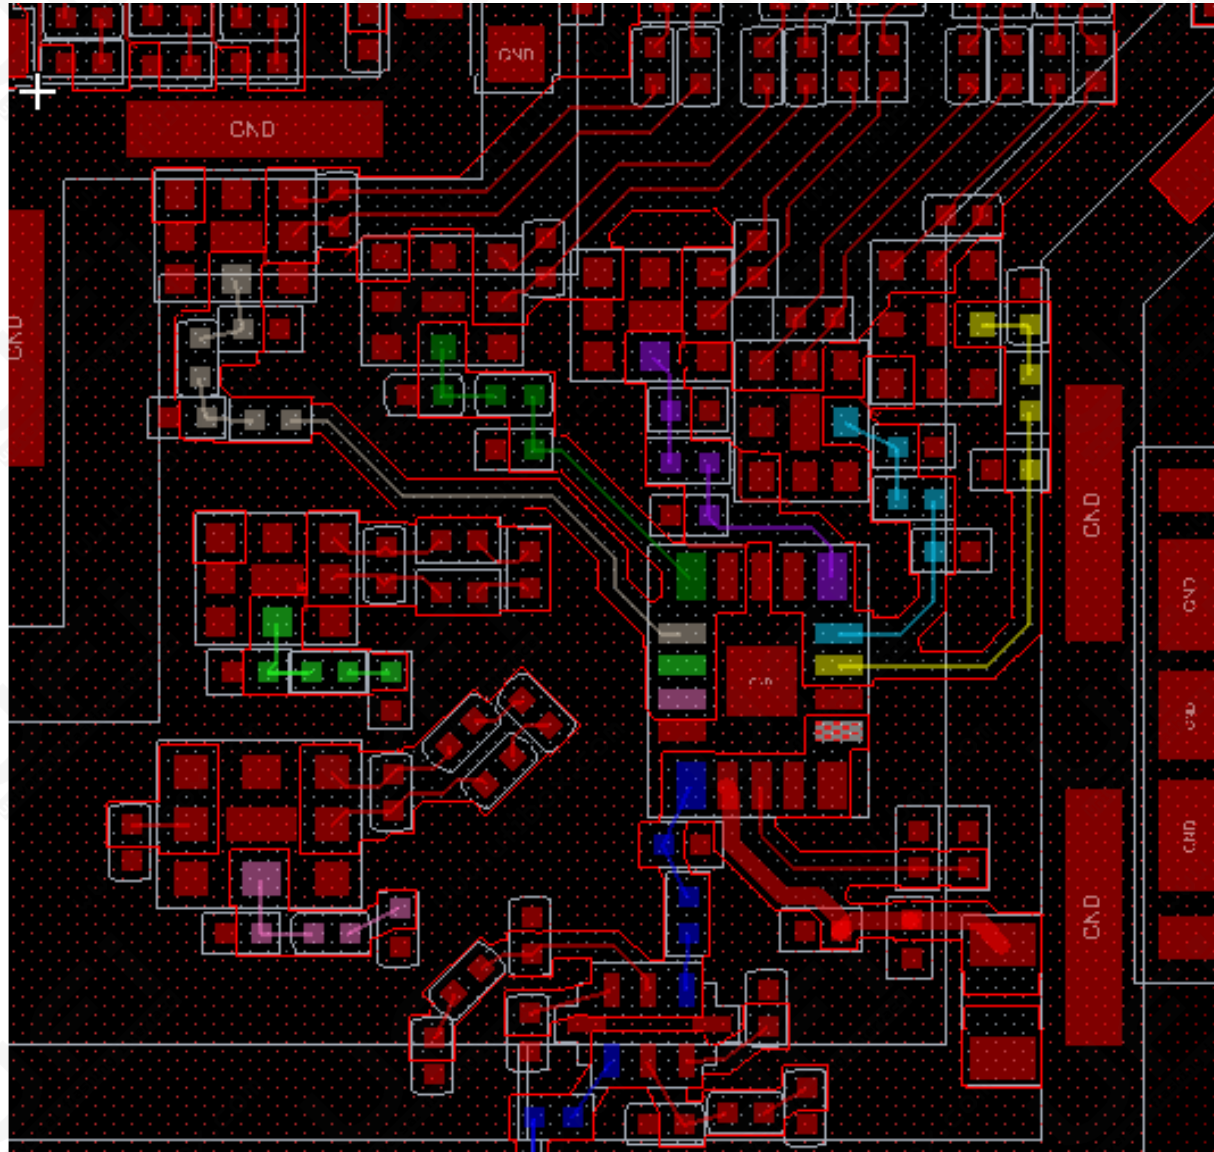

ME372CL RF Brief

EU (WW)SKU:

2G: 850/900/1800/1900

3G: 1/5/8

LTE: 3/7/8/20

diversity: N/A

diversity: 1/8

diversity: 3/7/8/20

JP SKU:

2G: 850/900/1800/1900

3G: 1/6/8

LTE: 1/3/19

diversity: N/A

diversity: 1/6

diversity: 1/3/19

Diversity Antenna

Main Antenna

BT WiFi RF

- BT/WiFi TX and RX 路徑
- 2.4G WiFi /BT TX and RX 路徑
- 5G WiFi TX and RX路徑
- 5G WiFi RX路徑
- 5G WiFi TX路徑

GPS RF

■ GPS RF路徑

EU JP 2G/WCDMA/LTE TRX

- 2G/3G/LTE RF 路徑
- Band 7 TRX 路徑
- Band 1 TRX 路徑
- PCS1900 RX 路徑
- Band 3 TRX
and DCS1800 RX 路徑
- Band 5/6/19 TRX 路徑
- Band 8 TRX 路徑
- Band 20 TRX 路徑

2G/WCDMA/LTE MMPA

LTE Band 7 PA

EU/JP Diversity

- 3G/LTE RX Diversity 路徑
- Band 7 RX Diversity 路徑
- Band 1 RX Diversity 路徑
- Band 3 RX Diversity 路徑
- Band 5/6/8/19 RX Diversity 路徑
- Band 20 RX Diversity 路徑