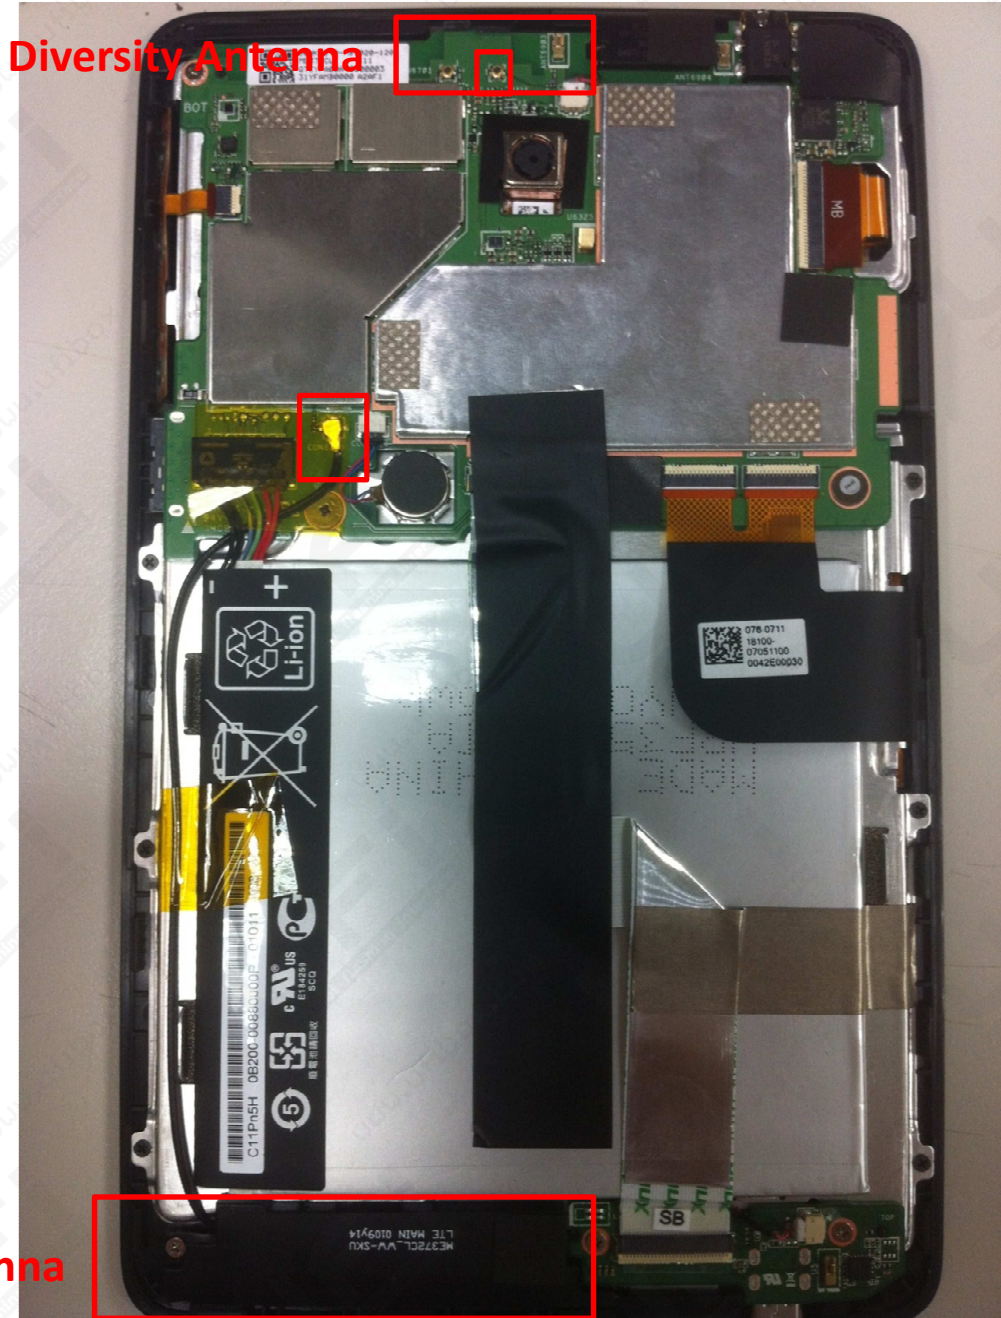

ME372CL RF Brief

EU (WW)SKU:

2G: 850/900/1800/1900

3G: 1/5/8

LTE: 3/7/8/20

diversity: N/A

diversity: 1/8

diversity: 3/7/8/20

JP SKU:

2G: 850/900/1800/1900

3G: 1/6/8

LTE: 1/3/19

diversity: N/A

diversity: 1/6

diversity: 1/3/19

Diversity Antenna

Main Antenna

BT WiFi RF

- BT/WiFi TX and RX 路徑
- 2.4G WiFi /BT TX and RX 路徑
- 5G WiFi TX and RX路徑
- 5G WiFi RX路徑
- 5G WiFi TX路徑

GPS RF

■ GPS RF路徑

EU JP 2G/WCDMA/LTE TRX

- 2G/3G/LTE RF 路徑
- Band 7 TRX 路徑
- Band 1 TRX 路徑
- PCS1900 RX 路徑
- Band 3 TRX
and DCS1800 RX 路徑
- Band 5/6/19 TRX 路徑
- Band 8 TRX 路徑
- Band 20 TRX 路徑