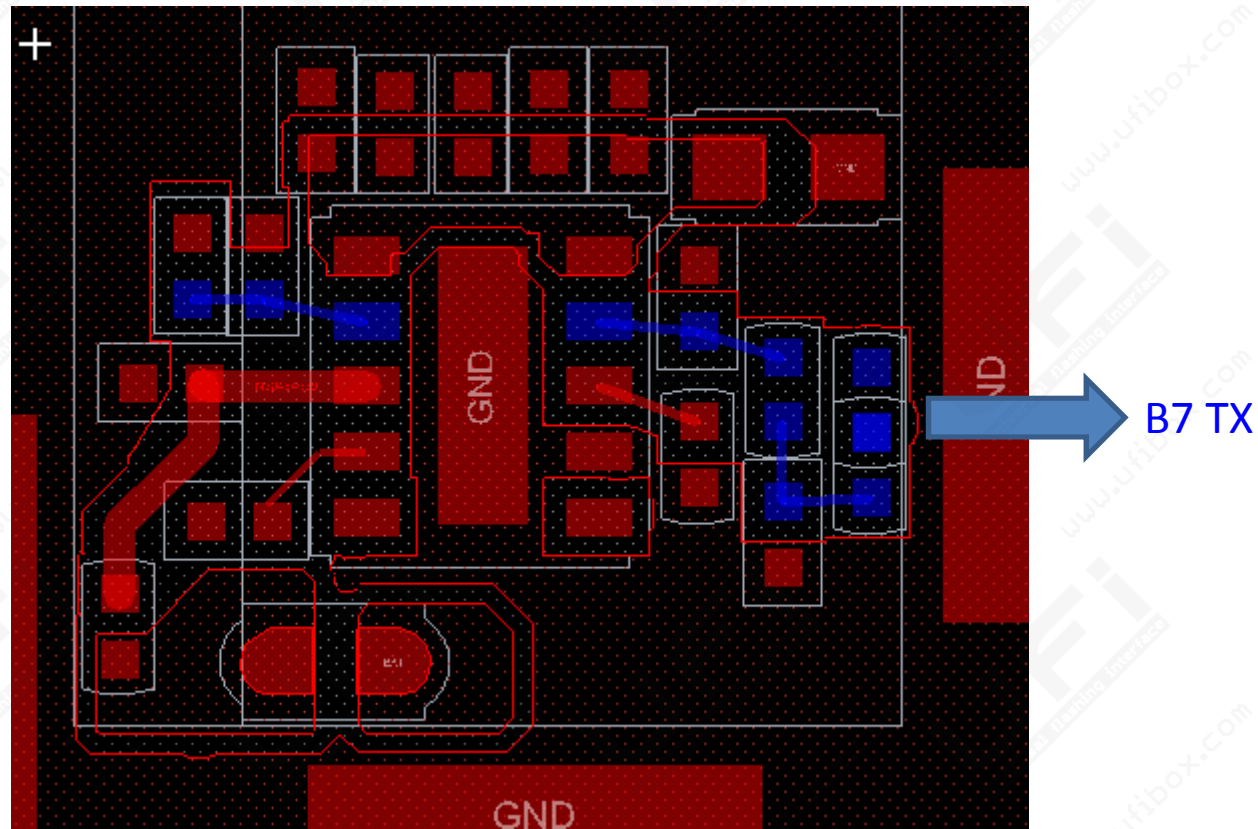

Main Antenna

BT WiFi RF

- BT/WiFi TX and RX 路徑
- 2.4G WiFi /BT TX and RX 路徑
- 5G WiFi TX and RX路徑
- 5G WiFi RX路徑
- 5G WiFi TX路徑

GPS RF

■ GPS RF路徑

EU JP 2G/WCDMA/LTE TRX

- 2G/3G/LTE RF 路徑
- Band 7 TRX 路徑
- Band 1 TRX 路徑
- PCS1900 RX 路徑
- Band 3 TRX
and DCS1800 RX 路徑
- Band 5/6/19 TRX 路徑
- Band 8 TRX 路徑
- Band 20 TRX 路徑

2G/WCDMA/LTE MMPA

LTE Band 7 PA

EU/JP Diversity

- 3G/LTE RX Diversity 路徑
- Band 7 RX Diversity 路徑
- Band 1 RX Diversity 路徑
- Band 3 RX Diversity 路徑
- Band 5/6/8/19 RX Diversity 路徑
- Band 20 RX Diversity 路徑