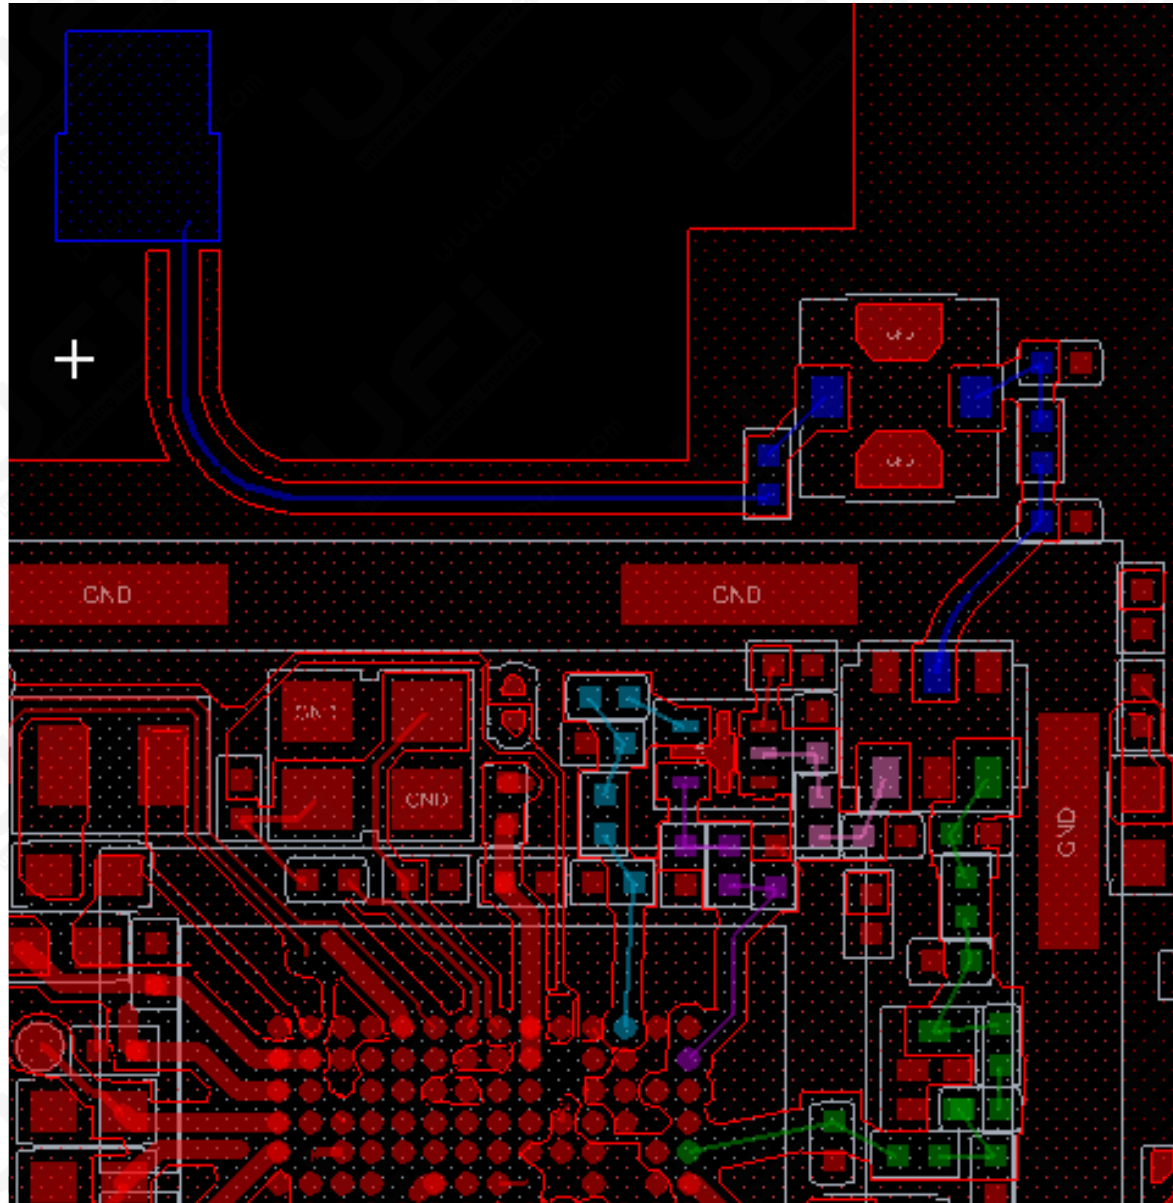

ME372CL RF Brief

EU (WW)SKU:

2G: 850/900/1800/1900

3G: 1/5/8

LTE: 3/7/8/20

diversity: N/A

diversity: 1/8

diversity: 3/7/8/20

JP SKU:

2G: 850/900/1800/1900

3G: 1/6/8

LTE: 1/3/19

diversity: N/A

diversity: 1/6

diversity: 1/3/19

Diversity Antenna

Main Antenna

BT WiFi RF

- BT/WiFi TX and RX 路徑
- 2.4G WiFi /BT TX and RX 路徑
- 5G WiFi TX and RX路徑
- 5G WiFi RX路徑
- 5G WiFi TX路徑

GPS RF

■ GPS RF路徑

EU JP 2G/WCDMA/LTE TRX

- 2G/3G/LTE RF 路徑
- Band 7 TRX 路徑
- Band 1 TRX 路徑
- PCS1900 RX 路徑
- Band 3 TRX
and DCS1800 RX 路徑
- Band 5/6/19 TRX 路徑
- Band 8 TRX 路徑
- Band 20 TRX 路徑

2G/WCDMA/LTE MMPA

LTE Band 7 PA

EU/JP Diversity

- 3G/LTE RX Diversity 路徑
- Band 7 RX Diversity 路徑
- Band 1 RX Diversity 路徑
- Band 3 RX Diversity 路徑
- Band 5/6/8/19 RX Diversity 路徑
- Band 20 RX Diversity 路徑