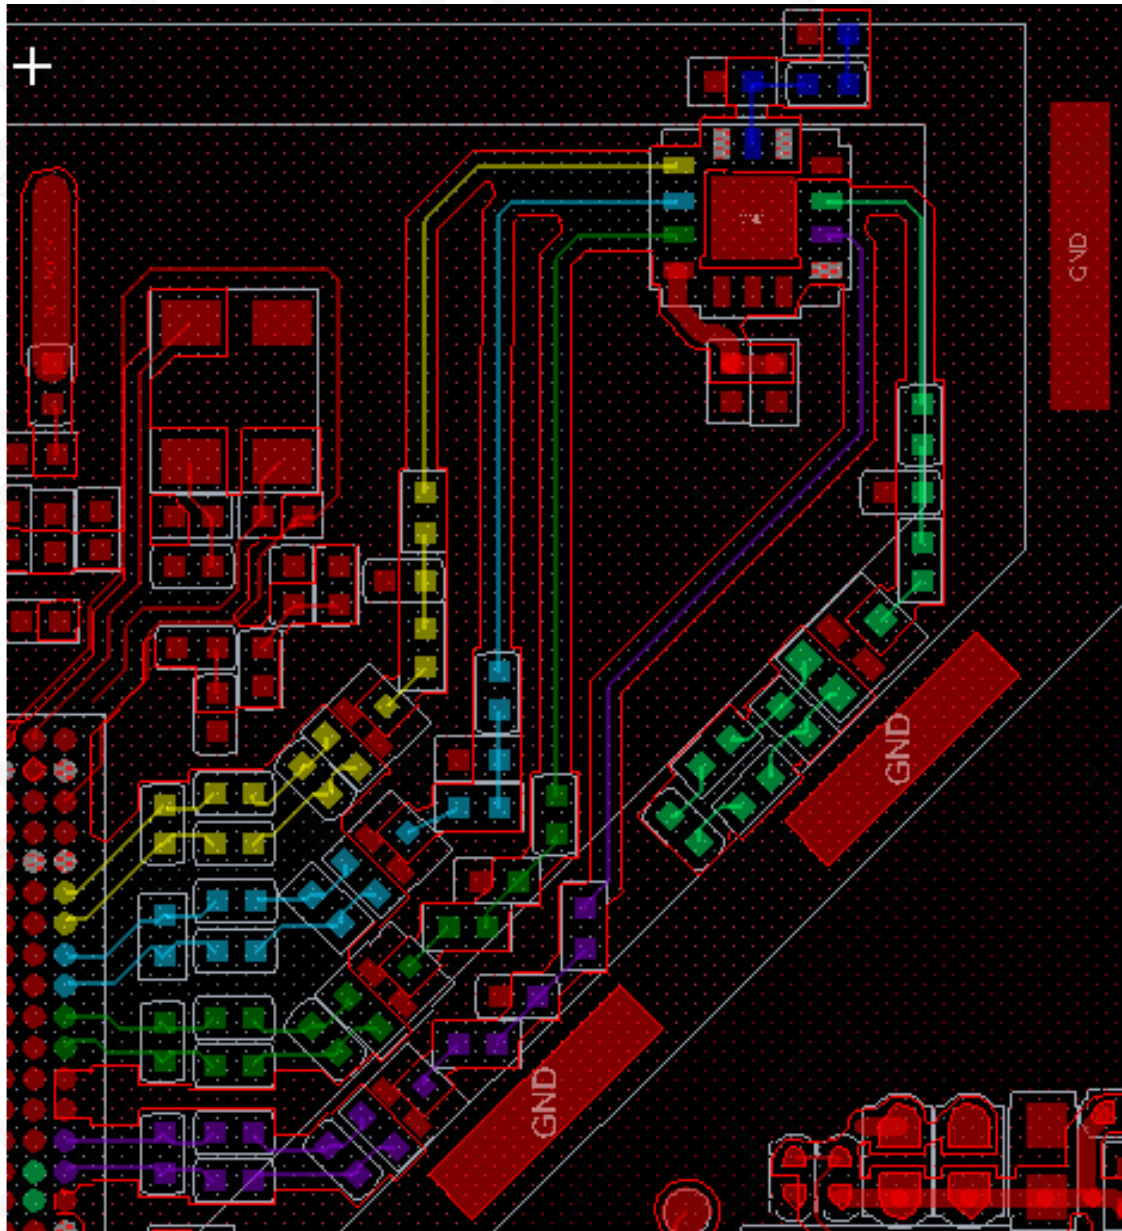

ME372CL RF Brief

EU (WW)SKU:

2G: 850/900/1800/1900

3G: 1/5/8

LTE: 3/7/8/20

diversity: N/A

diversity: 1/8

diversity: 3/7/8/20

JP SKU:

2G: 850/900/1800/1900

3G: 1/6/8

LTE: 1/3/19

diversity: N/A

diversity: 1/6

diversity: 1/3/19

Diversity Antenna

Main Antenna

BT WiFi RF

- BT/WiFi TX and RX 路徑
- 2.4G WiFi /BT TX and RX 路徑
- 5G WiFi TX and RX路徑
- 5G WiFi RX路徑
- 5G WiFi TX路徑

GPS RF

■ GPS RF路徑

EU JP 2G/WCDMA/LTE TRX

- 2G/3G/LTE RF 路徑
- Band 7 TRX 路徑
- Band 1 TRX 路徑
- PCS1900 RX 路徑
- Band 3 TRX
and DCS1800 RX 路徑
- Band 5/6/19 TRX 路徑
- Band 8 TRX 路徑
- Band 20 TRX 路徑

2G/WCDMA/LTE MMPA

LTE Band 7 PA

EU/JP Diversity

- 3G/LTE RX Diversity 路徑
- Band 7 RX Diversity 路徑
- Band 1 RX Diversity 路徑
- Band 3 RX Diversity 路徑
- Band 5/6/8/19 RX Diversity 路徑
- Band 20 RX Diversity 路徑