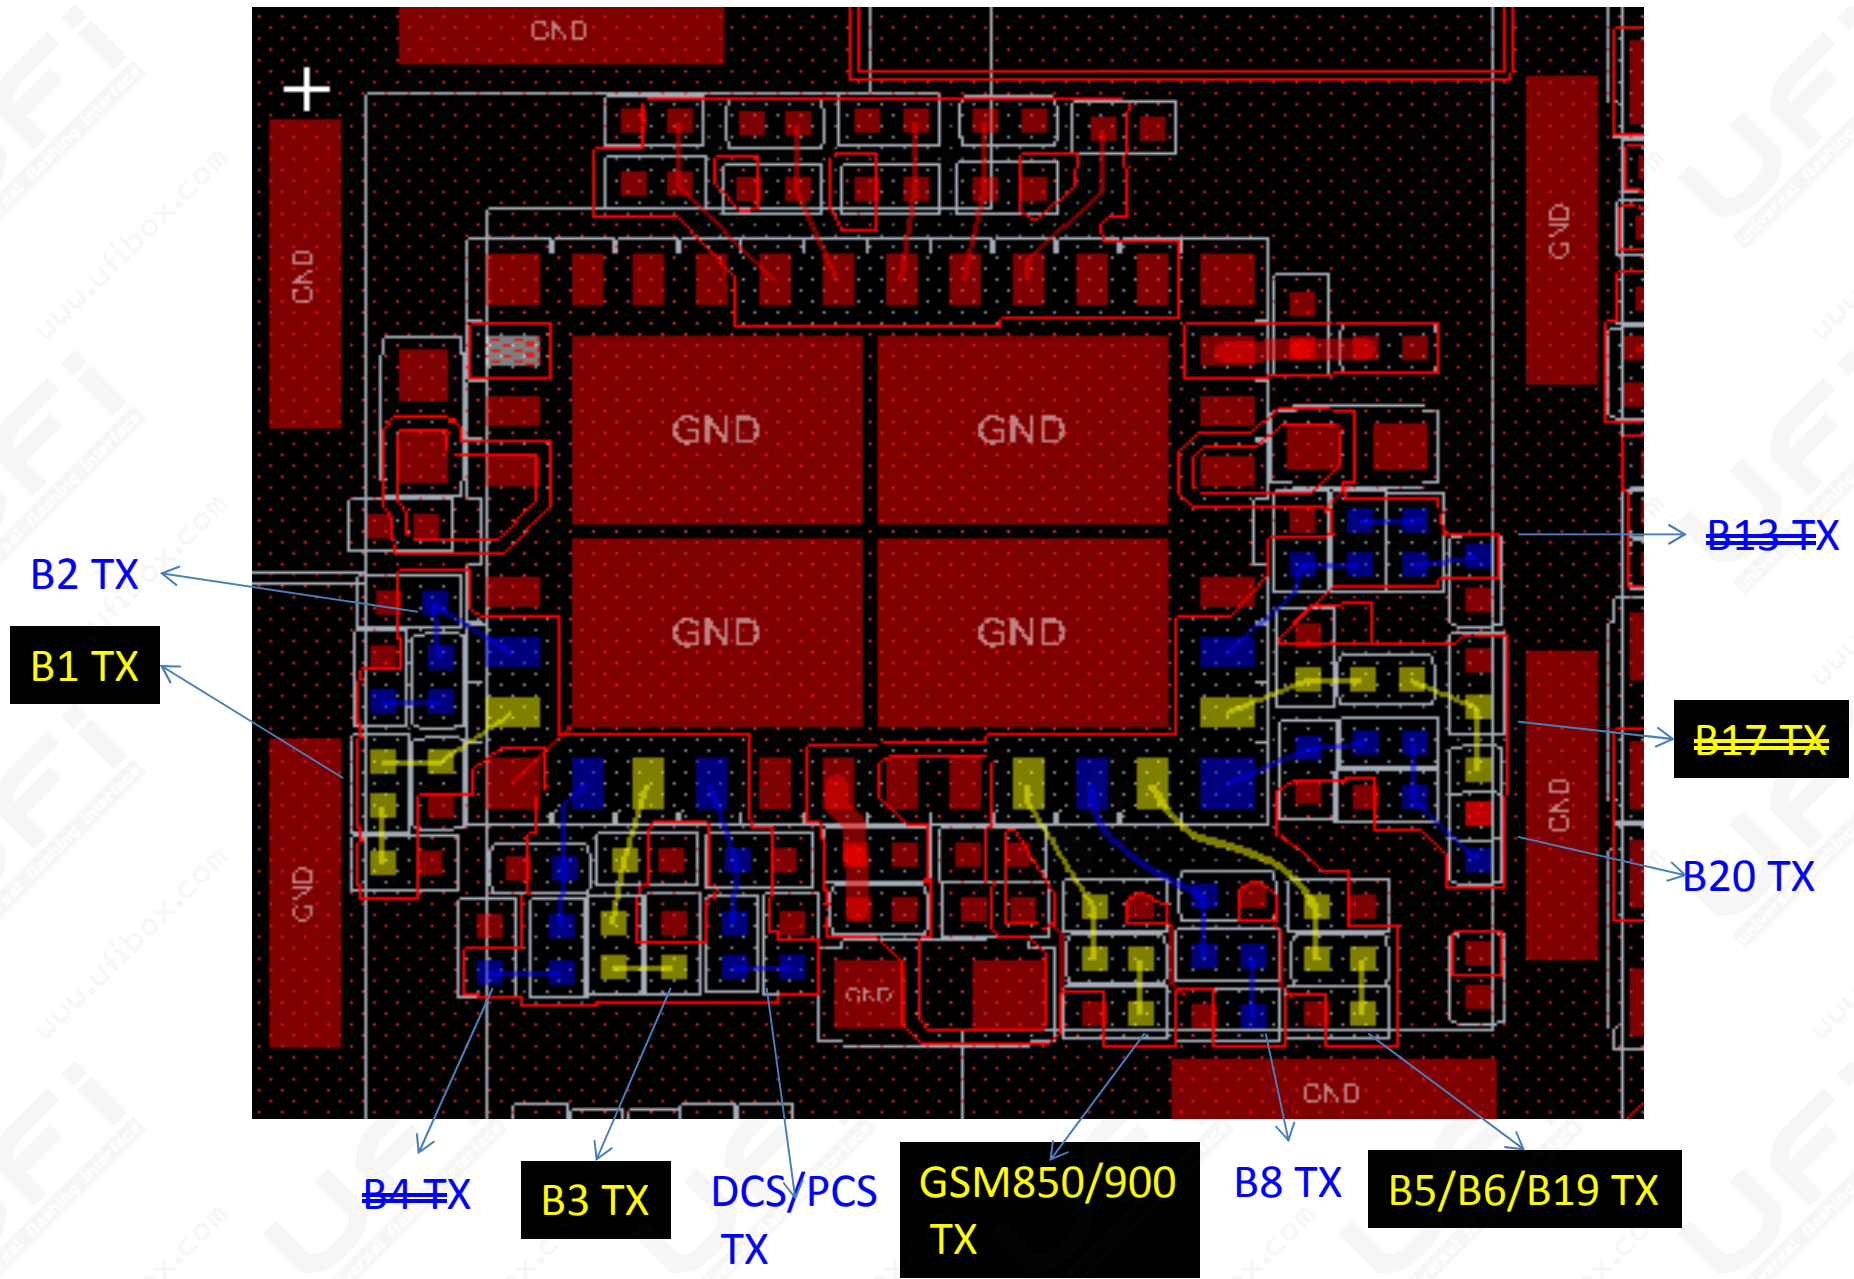

Main Antenna

BT WiFi RF

- BT/WiFi TX and RX 路徑
- 2.4G WiFi /BT TX and RX 路徑
- 5G WiFi TX and RX路徑
- 5G WiFi RX路徑
- 5G WiFi TX路徑

GPS RF

■ GPS RF路徑

EU JP 2G/WCDMA/LTE TRX

- 2G/3G/LTE RF 路徑
- Band 7 TRX 路徑
- Band 1 TRX 路徑
- PCS1900 RX 路徑
- Band 3 TRX
and DCS1800 RX 路徑
- Band 5/6/19 TRX 路徑
- Band 8 TRX 路徑
- Band 20 TRX 路徑

2G/WCDMA/LTE MMPA

LTE Band 7 PA

EU/JP Diversity

- 3G/LTE RX Diversity 路徑
- Band 7 RX Diversity 路徑
- Band 1 RX Diversity 路徑
- Band 3 RX Diversity 路徑
- Band 5/6/8/19 RX Diversity 路徑
- Band 20 RX Diversity 路徑