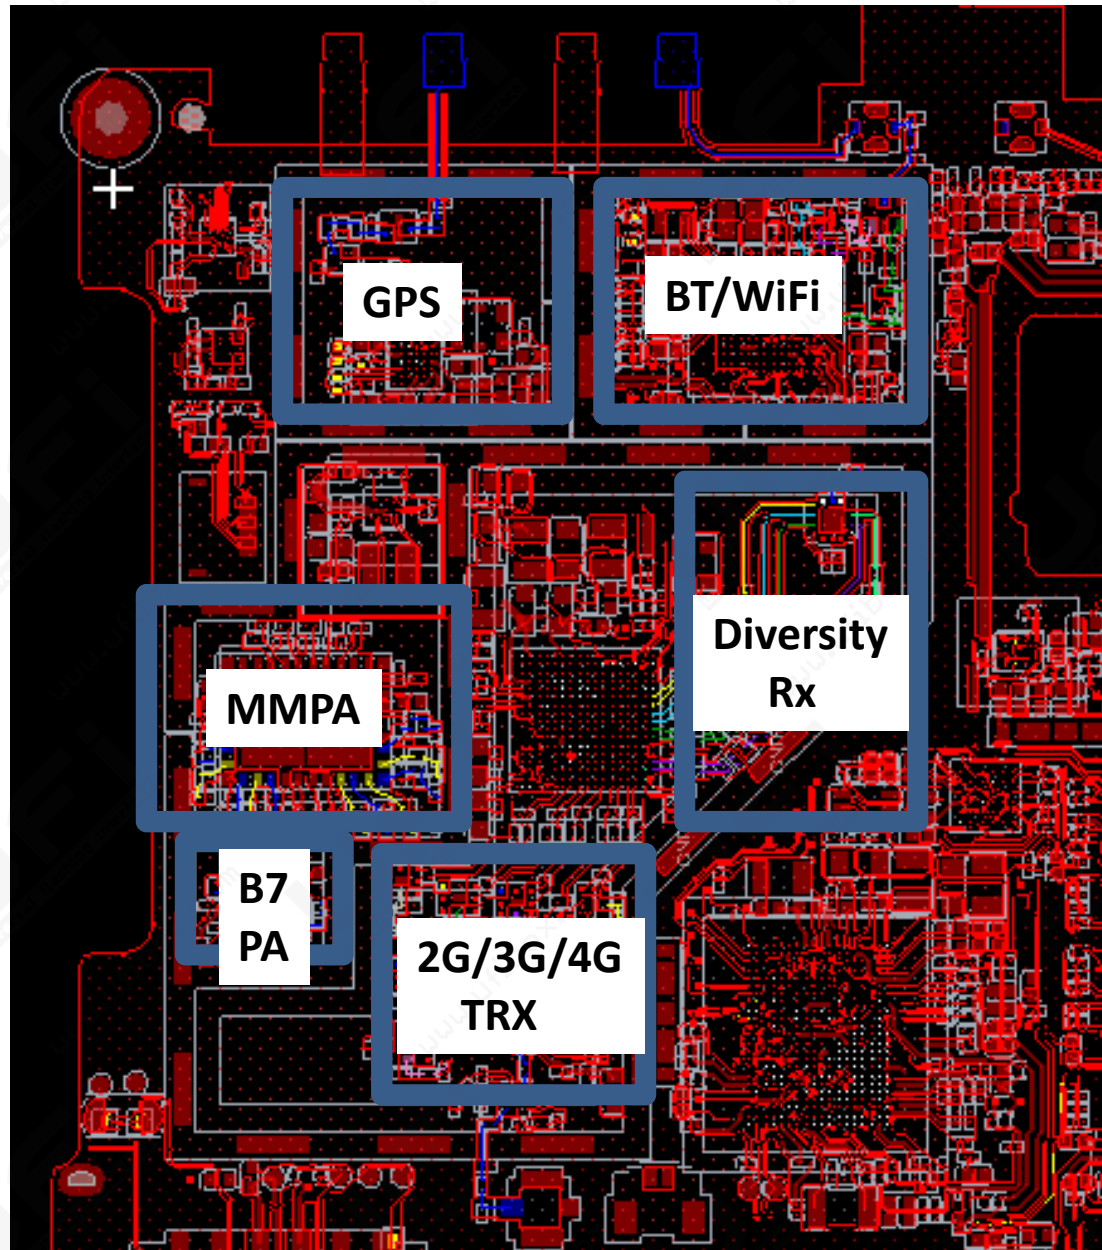

ME372CL RF Brief

EU (WW)SKU:

2G: 850/900/1800/1900

3G: 1/5/8

LTE: 3/7/8/20

diversity: N/A

diversity: 1/8

diversity: 3/7/8/20

JP SKU:

2G: 850/900/1800/1900

3G: 1/6/8

LTE: 1/3/19

diversity: N/A

diversity: 1/6

diversity: 1/3/19

Diversity Antenna

Main Antenna

BT WiFi RF

- BT/WiFi TX and RX 路徑
- 2.4G WiFi /BT TX and RX 路徑
- 5G WiFi TX and RX路徑
- 5G WiFi RX路徑
- 5G WiFi TX路徑

GPS RF

■ GPS RF路徑

EU JP 2G/WCDMA/LTE TRX

- 2G/3G/LTE RF 路徑
- Band 7 TRX 路徑
- Band 1 TRX 路徑
- PCS1900 RX 路徑
- Band 3 TRX
and DCS1800 RX 路徑
- Band 5/6/19 TRX 路徑
- Band 8 TRX 路徑
- Band 20 TRX 路徑

2G/WCDMA/LTE MMPA

LTE Band 7 PA

EU/JP Diversity

- 3G/LTE RX Diversity 路徑
- Band 7 RX Diversity 路徑
- Band 1 RX Diversity 路徑
- Band 3 RX Diversity 路徑
- Band 5/6/8/19 RX Diversity 路徑
- Band 20 RX Diversity 路徑