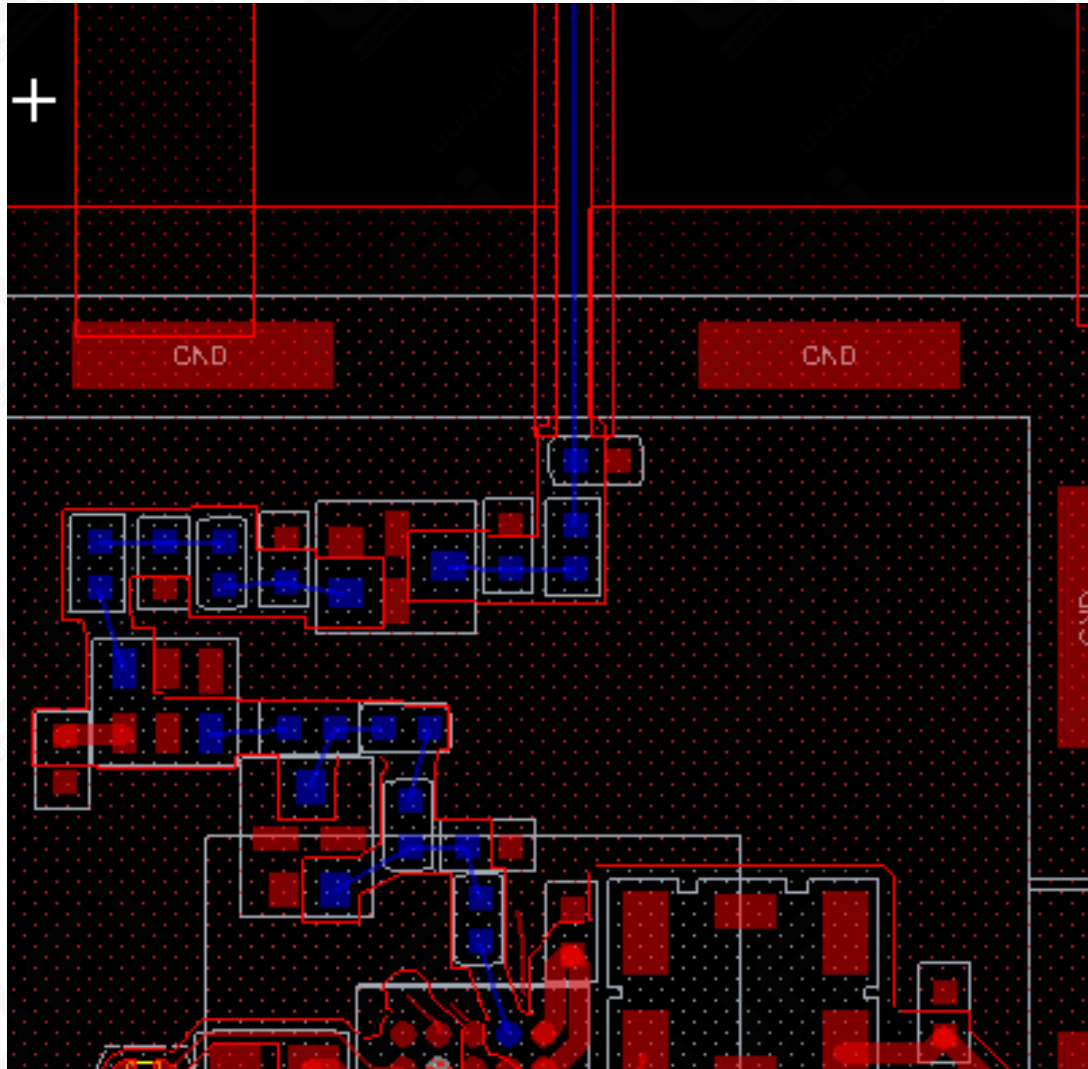

Main Antenna

BT WiFi RF

- BT/WiFi TX and RX 路徑
- 2.4G WiFi /BT TX and RX 路徑
- 5G WiFi TX and RX路徑
- 5G WiFi RX路徑
- 5G WiFi TX路徑

GPS RF

■ GPS RF路徑

EU JP 2G/WCDMA/LTE TRX

- 2G/3G/LTE RF 路徑
- Band 7 TRX 路徑
- Band 1 TRX 路徑
- PCS1900 RX 路徑
- Band 3 TRX
and DCS1800 RX 路徑
- Band 5/6/19 TRX 路徑
- Band 8 TRX 路徑
- Band 20 TRX 路徑

2G/WCDMA/LTE MMPA

LTE Band 7 PA

EU/JP Diversity

- 3G/LTE RX Diversity 路徑
- Band 7 RX Diversity 路徑
- Band 1 RX Diversity 路徑
- Band 3 RX Diversity 路徑
- Band 5/6/8/19 RX Diversity 路徑
- Band 20 RX Diversity 路徑