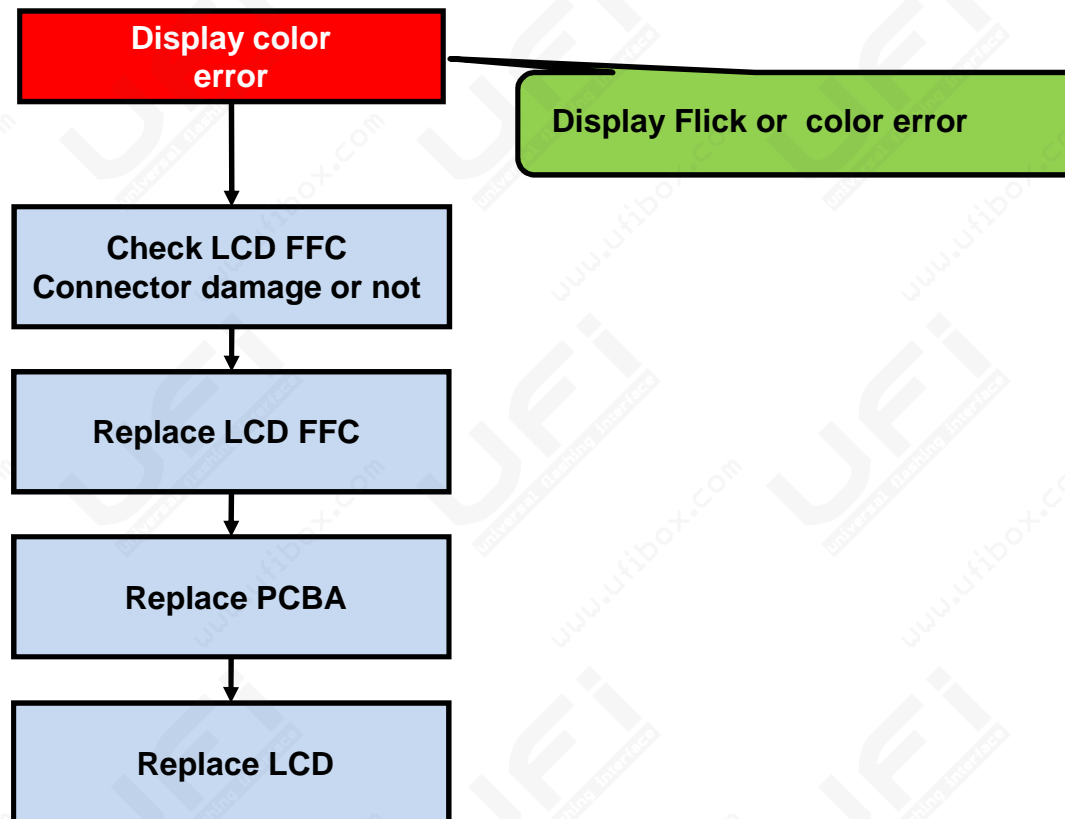

Display Error