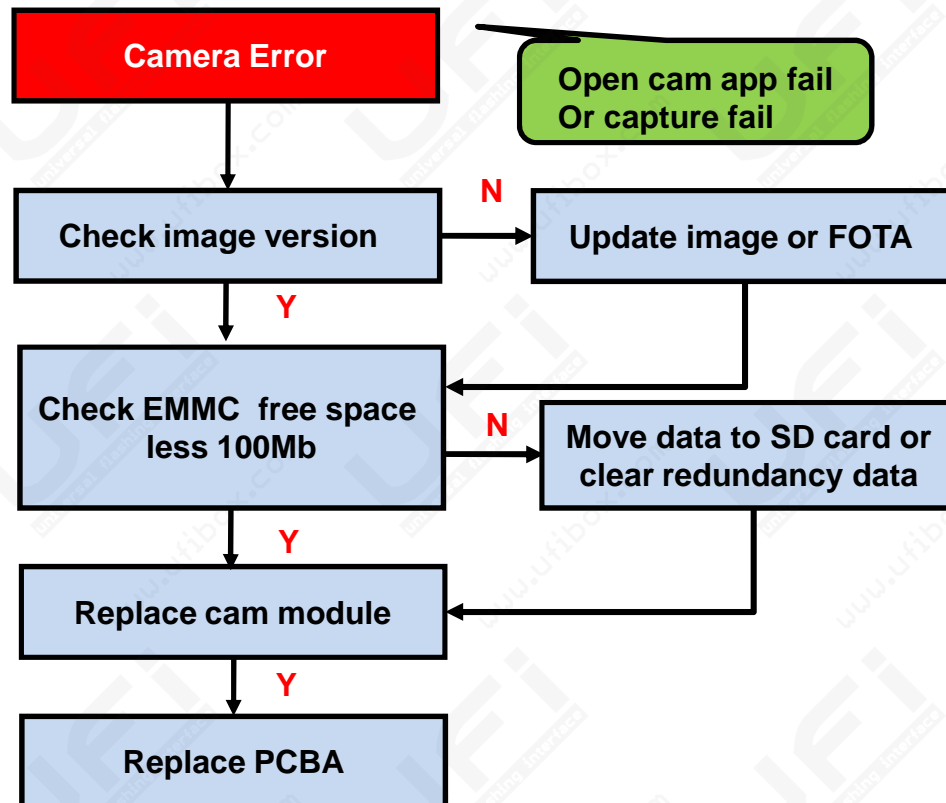

Camera Error

Open cam app fail
Or capture fail