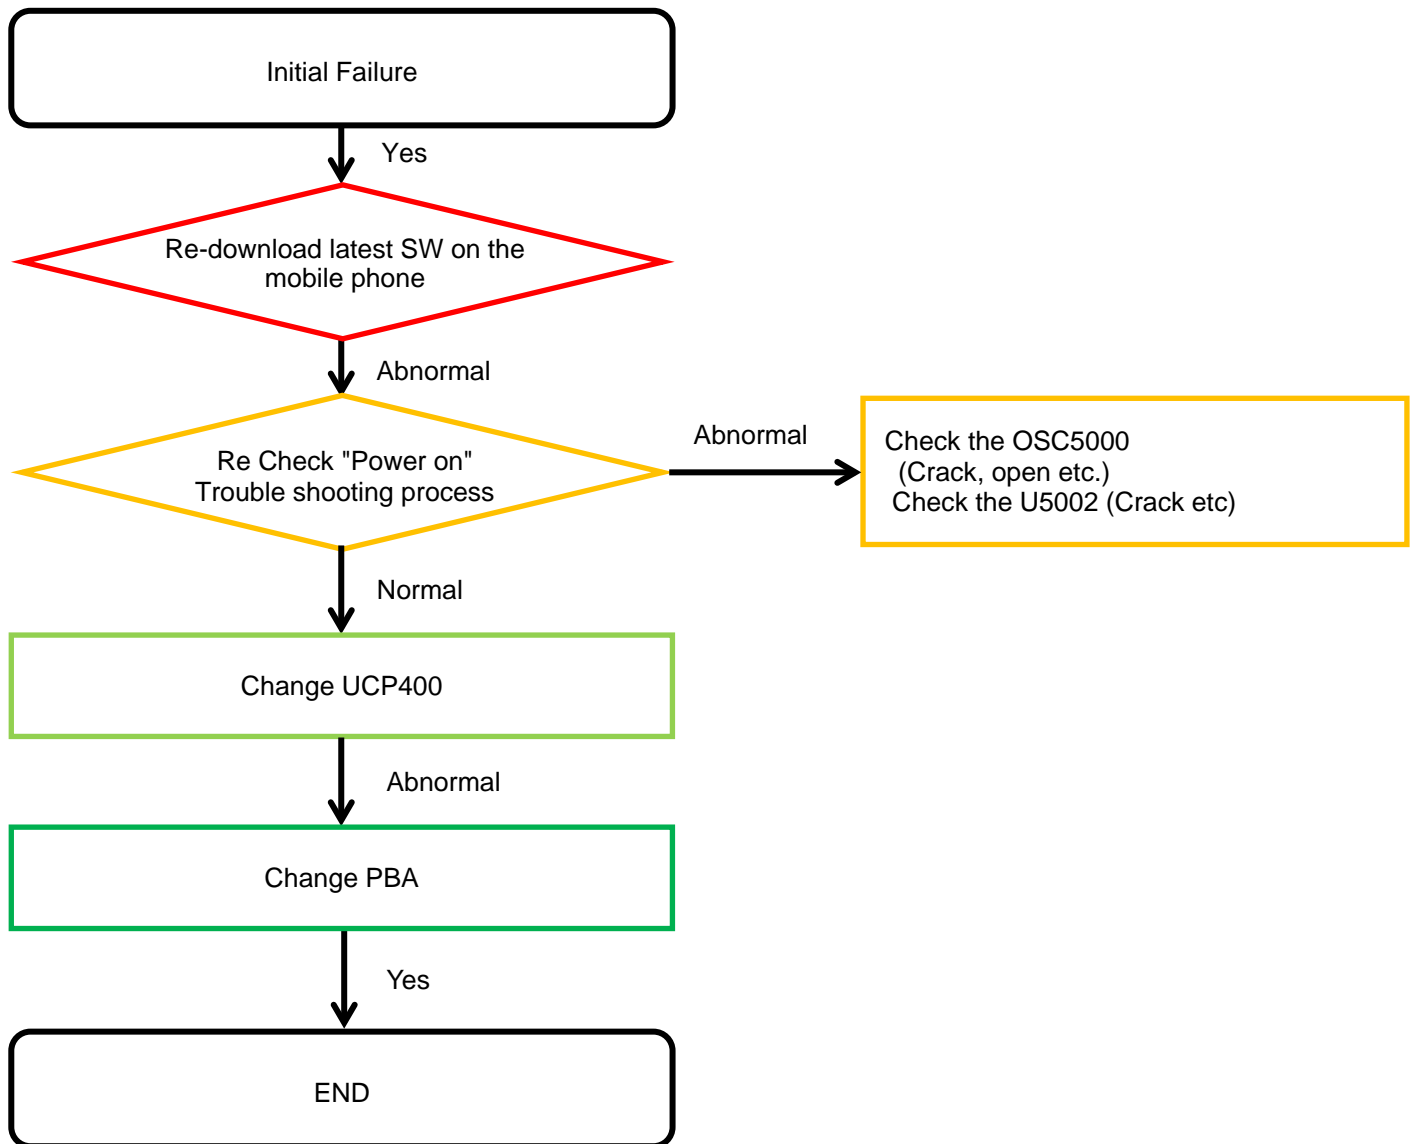

[지원밴드]
 2G: GSM900/DCS/PCS/GSM850
 3G: B1/B2/B4/B5/B8
 4G_FDD: B1/B2/B3/B4/B5/B7/B8/B12
 /B13/B17/B20/B28/B66
 4G_TDD: B38/B40/B41

Confidential

8. Level 3 Repair

8-3. Flow chart of Troubleshooting.

	
<p>Oscilloscope</p>	<p>Digital Multimeter</p>
	
<p>Power Supply</p>	<p>+ driver, ESD Safe Tweezer</p>
	
<p>8960 & Spectrum Analyzer</p>	<p>Soldering iron</p>

8. Level 3 Repair

8-4-1. Power On

8. Level 3 Repair

8-4-2. Initial

8. Level 3 Repair

8-4-3. No Service

8. Level 3 Repair

8-4-4. SIM Part