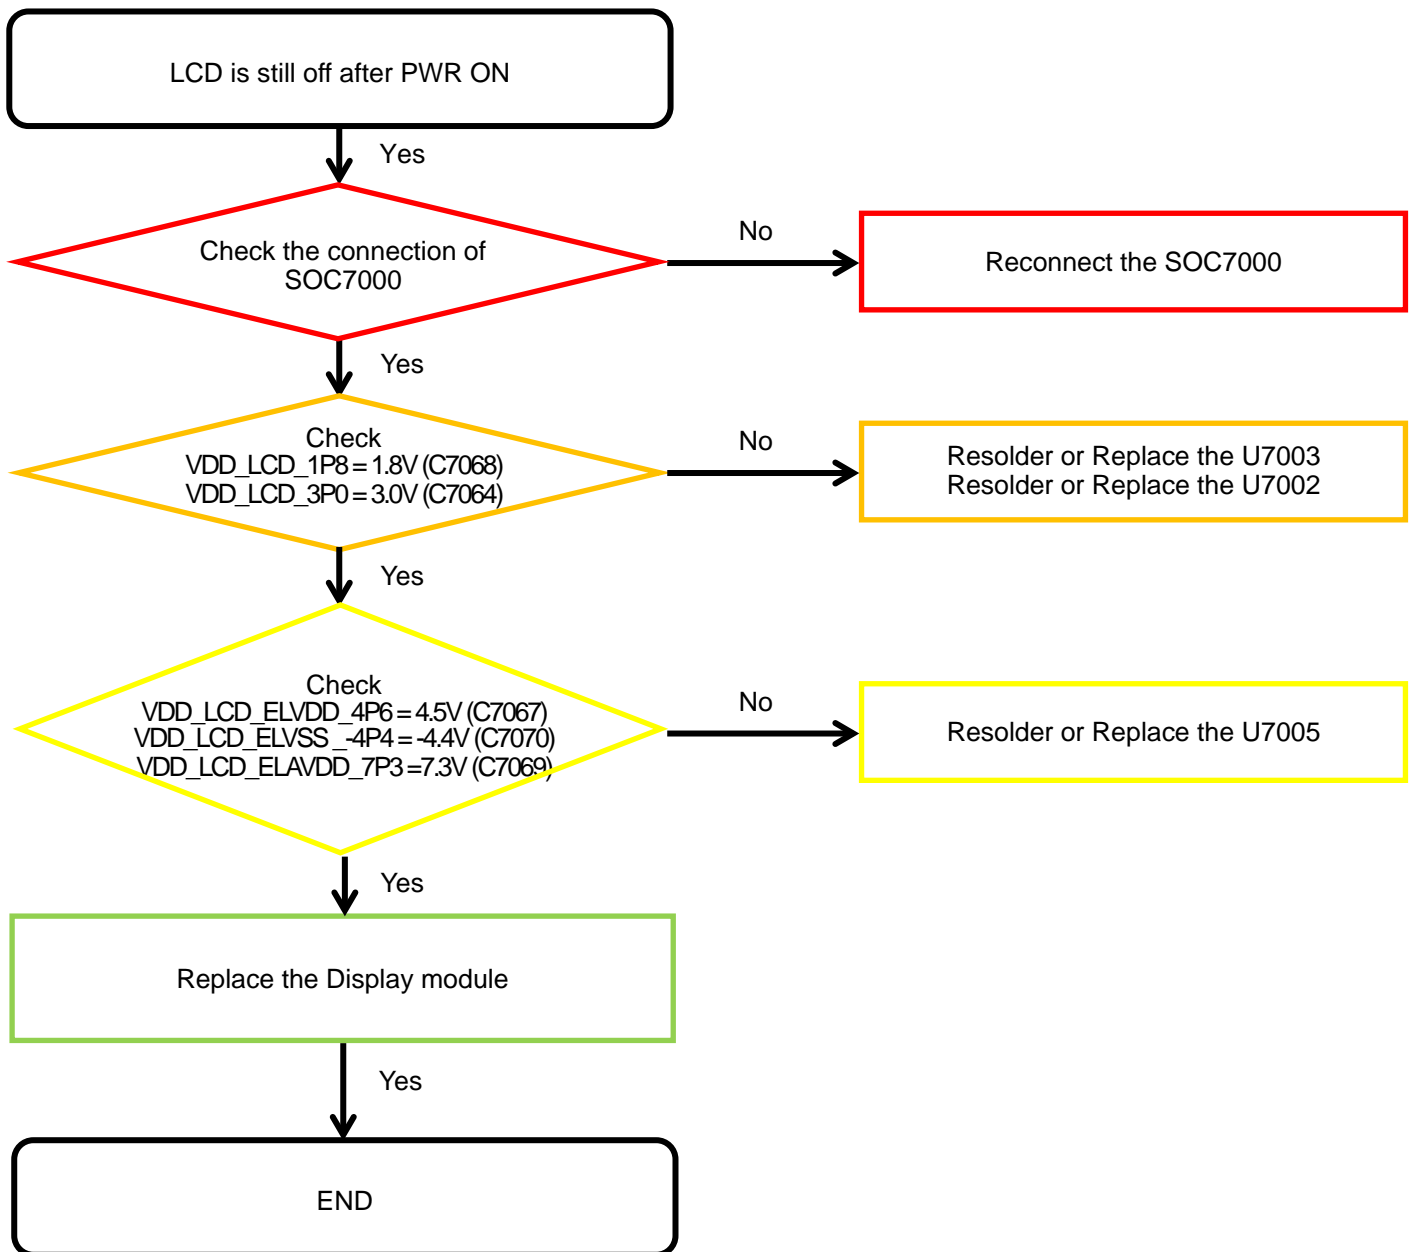

8. Level 3 Repair

8-4-7-3. Magnetic sensor

8. Level 3 Repair

8-4-7-4. Finger Print sensor

8. Level 3 Repair

8-4-8-1. Microphone Part - Main MIC

8. Level 3 Repair

8-4-8-2. Microphone Part - Sub MIC

8. Level 3 Repair

8-4-9. Speaker Part

8. Level 3 Repair

8-4-10. Receiver Part

8. Level 3 Repair

8-4-11. Display

8. Level 3 Repair

8-4-12-1. 13M AF Rear CAMERA