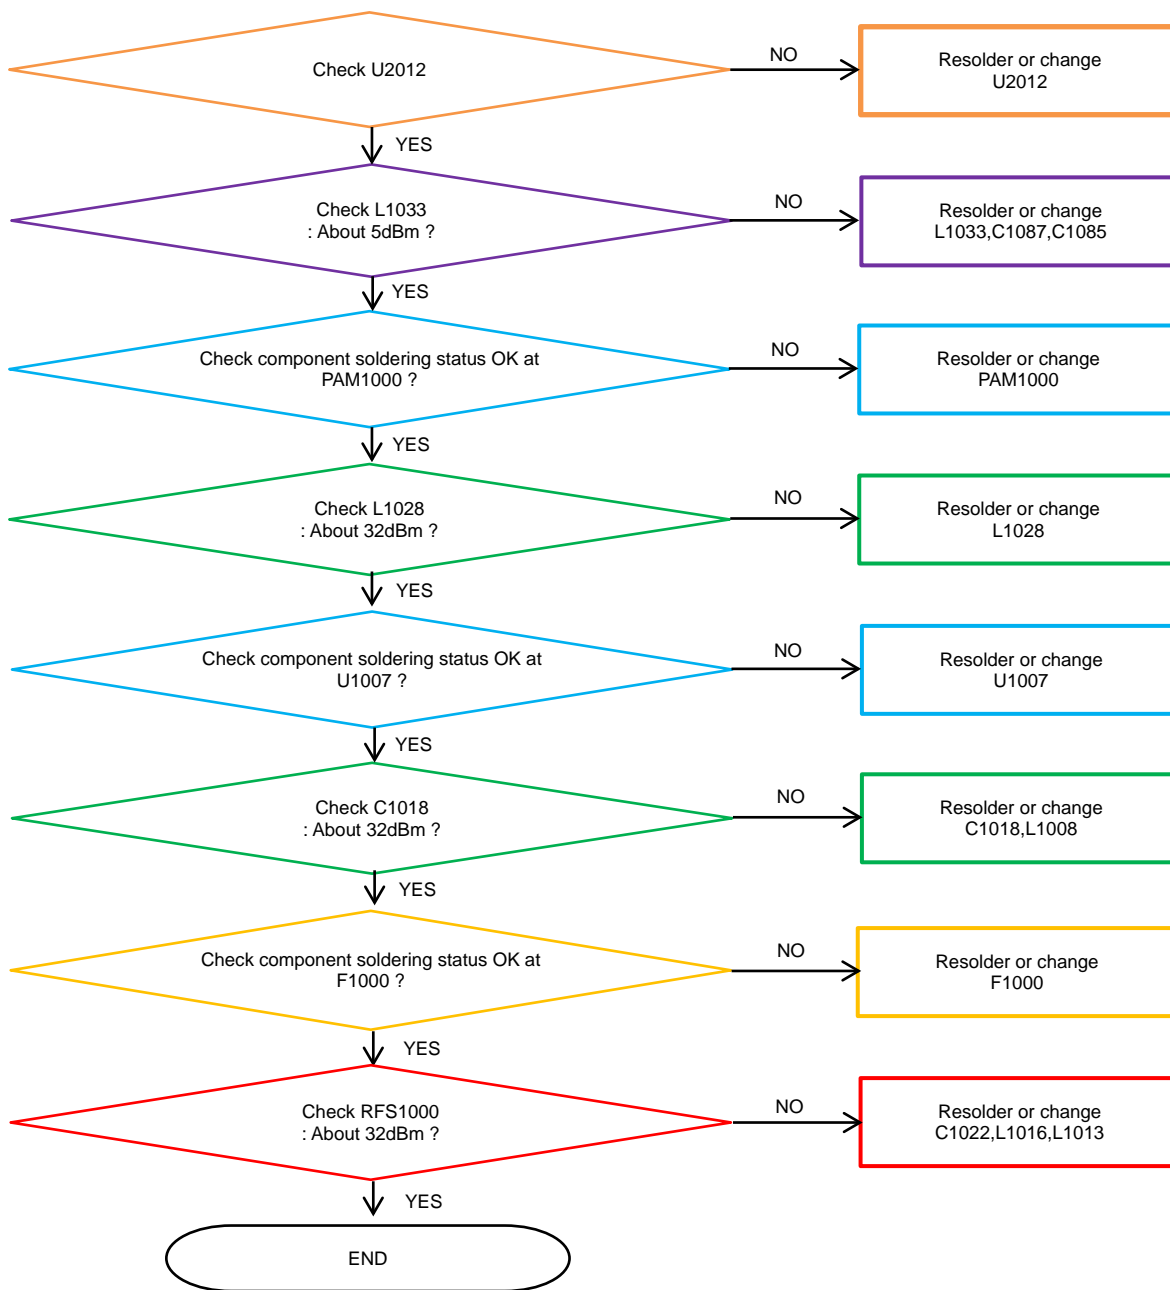

8. Level 3 Repair

8-4-27. LTE B12, 17 RX

8. Level 3 Repair

8-4-28. LTE B13 RX [SM-A205G/GN]

8. Level 3 Repair

8-4-29. LTE B28 RX [SM-A205G/GN]

8. Level 3 Repair

8-4-30. LTE B7 RX

8. Level 3 Repair

8-4-31. LTE B38_41 RX

8. Level 3 Repair

8-4-32. LTE B40 RX

8. Level 3 Repair

8-4-33. GSM 850 / GSM900 TX

8. Level 3 Repair

8-4-34. GSM1800/ GSM1900 TX