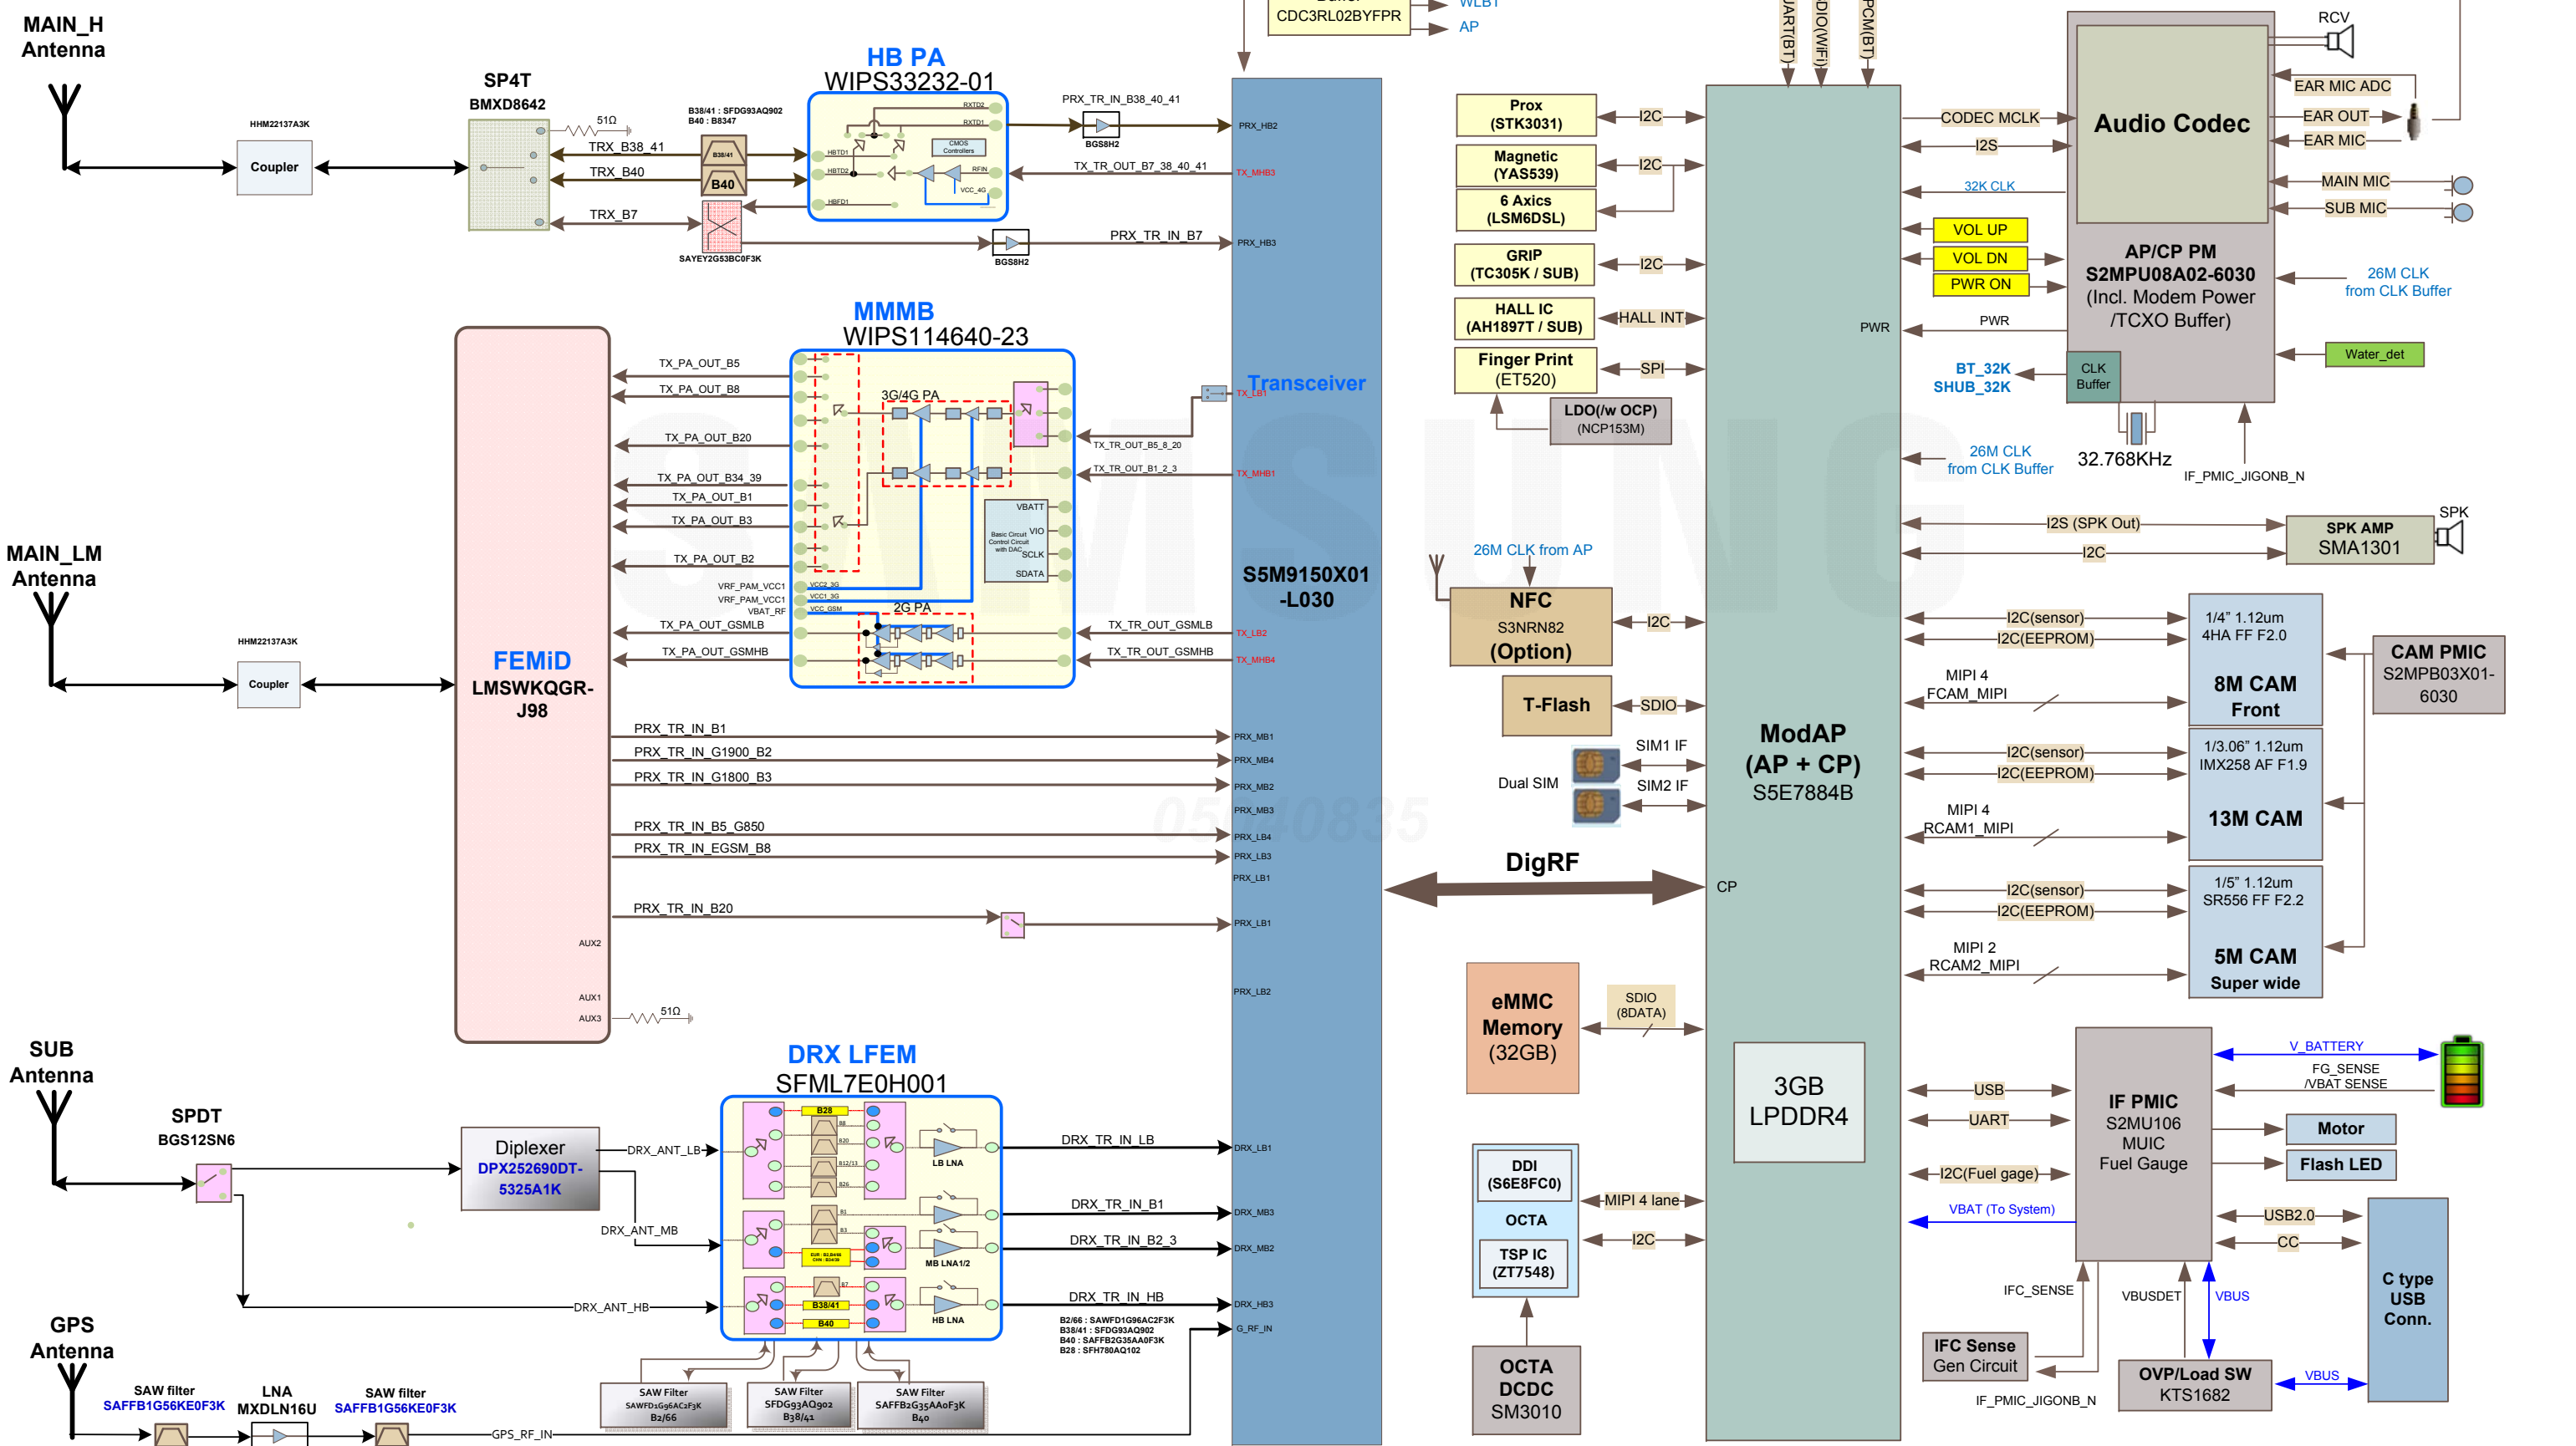

8. Level 3 Repair

8-1. Components Layout

8. Level 3 Repair

A205FN Block Diagram

[지원밴드]
 2G: GSM900/DCS/PCS/GSM850
 3G: B1/B2/B5/B8
 4G_FDD: B1/B3/B5/B7/B20
 4G_TDD: B38/B40/B41

Confidential

SM-A205FN

U3016

SIM4UP

SIM3

SIM1

SIM2

HDC7003

SC6005

UCP400

HDC7001