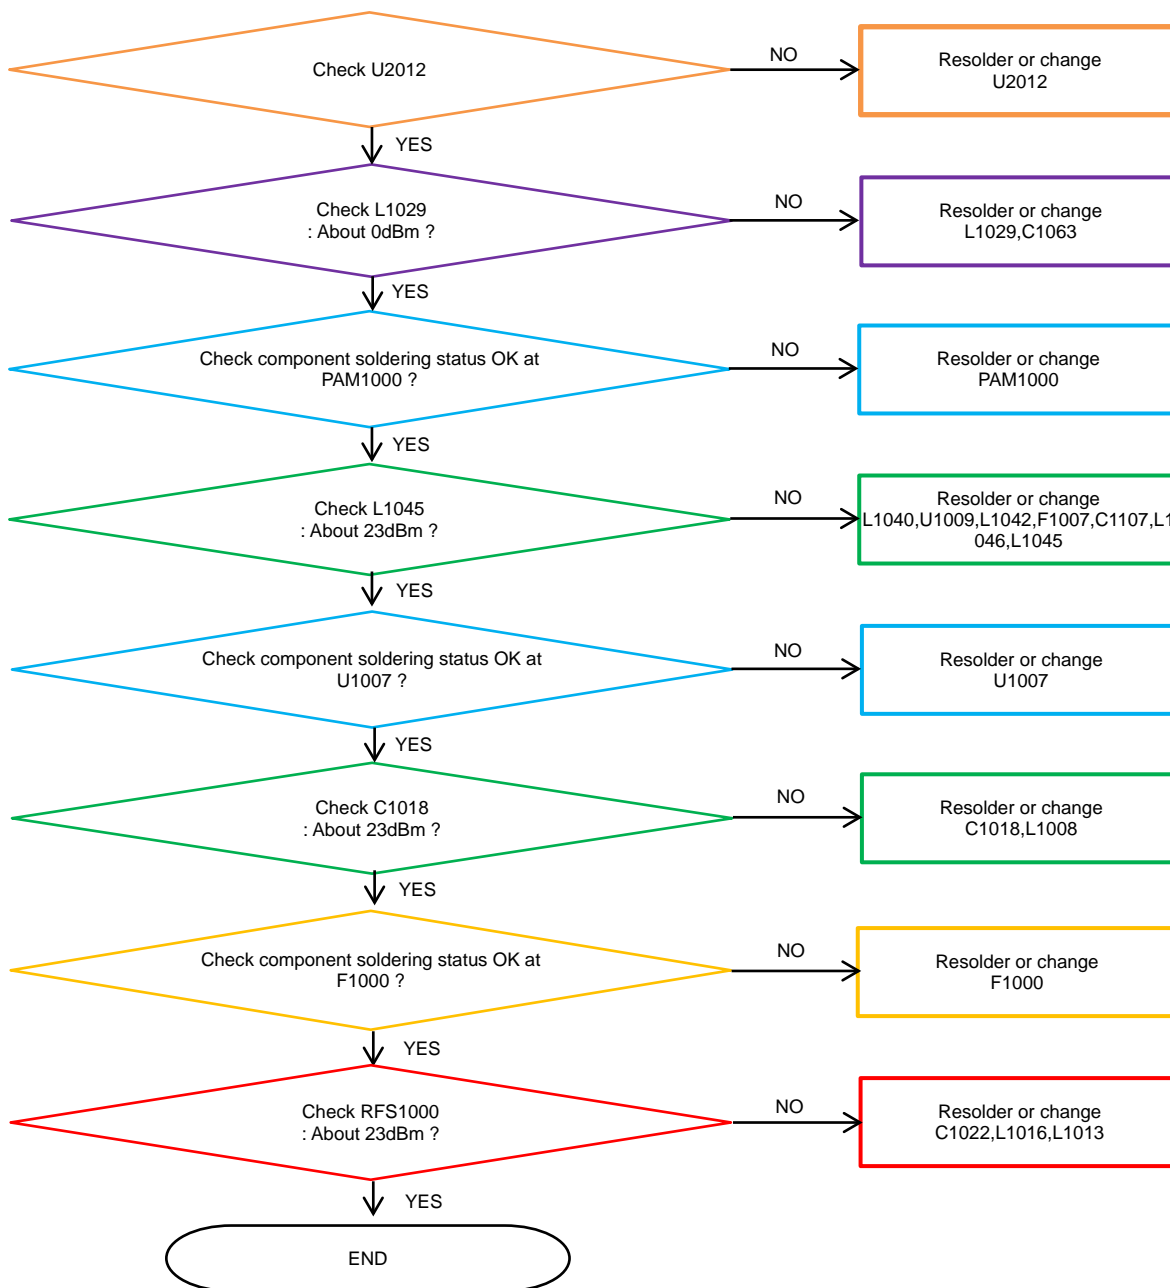

8. Level 3 Repair

8-4-43. LTE B40 TX

8. Level 3 Repair

8-4-44. WCDMA B4, LTE B4/B66 TX [SM-A205G/GN]

8. Level 3 Repair

8-4-45. LTE B12/B17 TX [SM-A205G/GN]

8. Level 3 Repair

8-4-46. LTE B13 TX [SM-A205G/GN]

8. Level 3 Repair

8-4-47. LTE B28 TX [SM-A205G/GN]