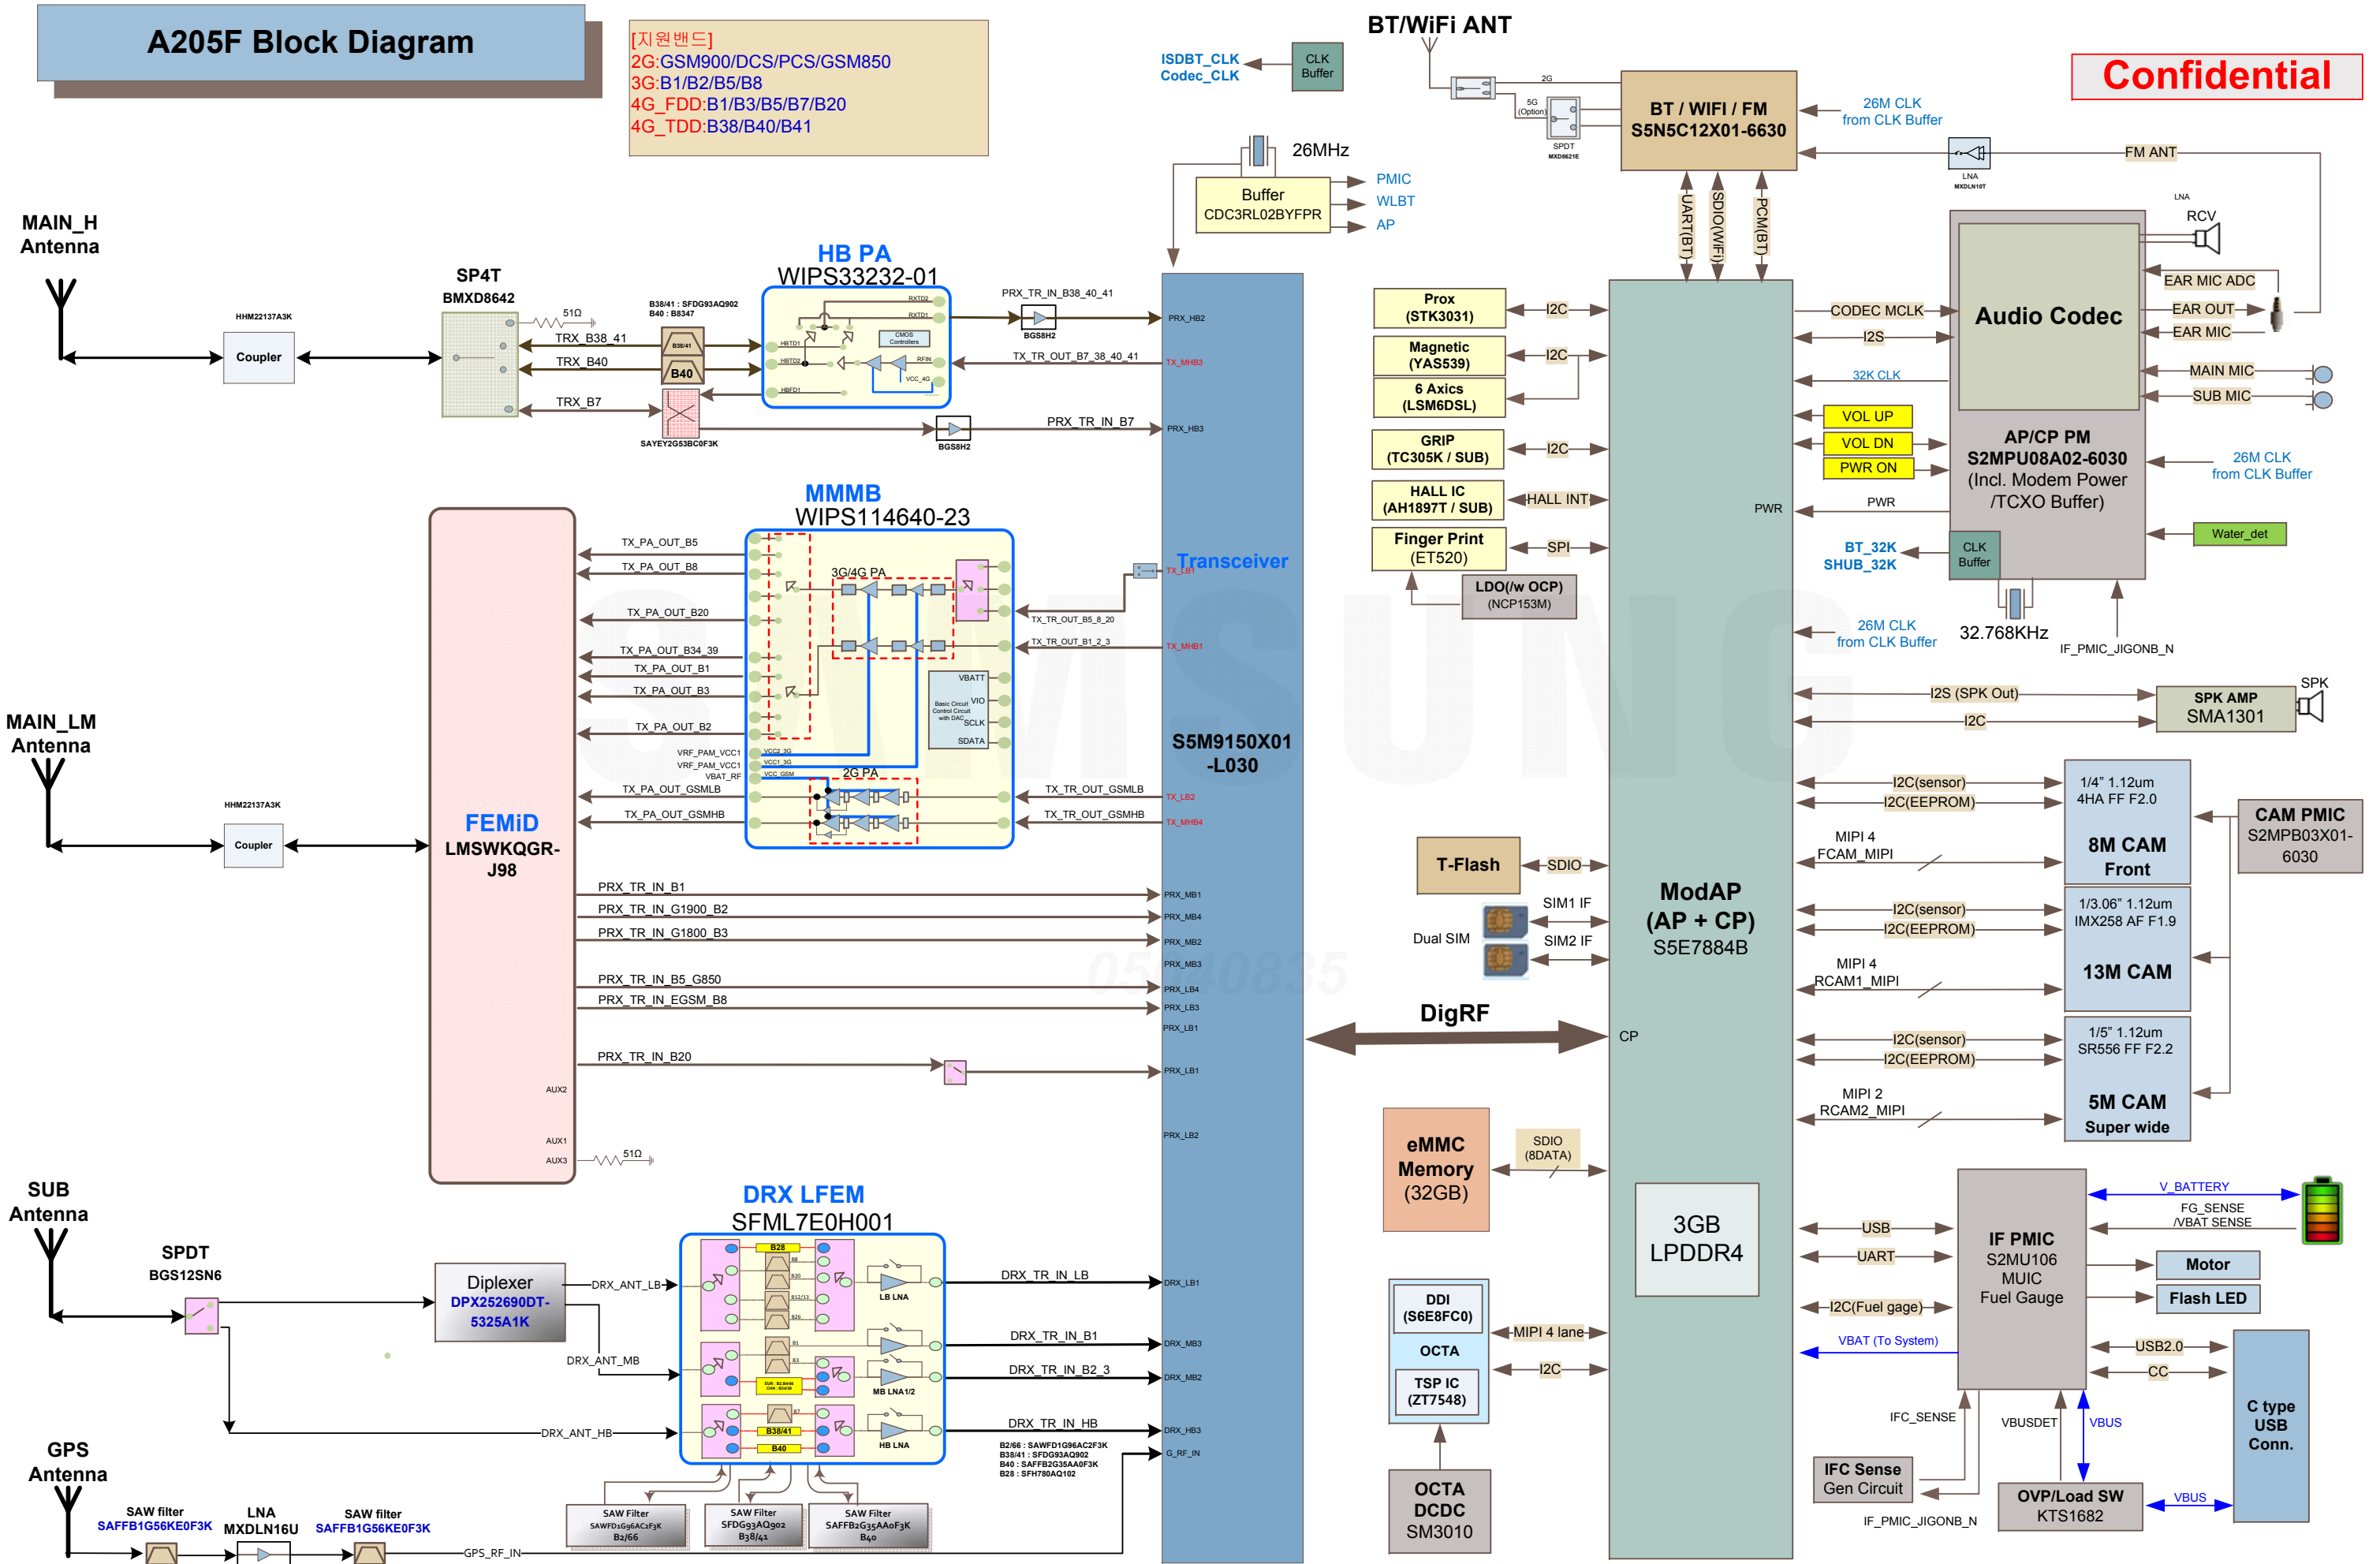

RNT2002

RNT2000

A205F Block Diagram

[지원밴드]
 2G: GSM900/DCS/PCS/GSM850
 3G: B1/B2/B5/B8
 4G_FDD: B1/B3/B5/B7/B20
 4G_TDD: B38/B40/B41

Confidential

SM-A205F

U3016

SIM4UP

SIM3

SIM1

SIM2

HDC7003

SC6005

HDC7001

UCP400

UME5000