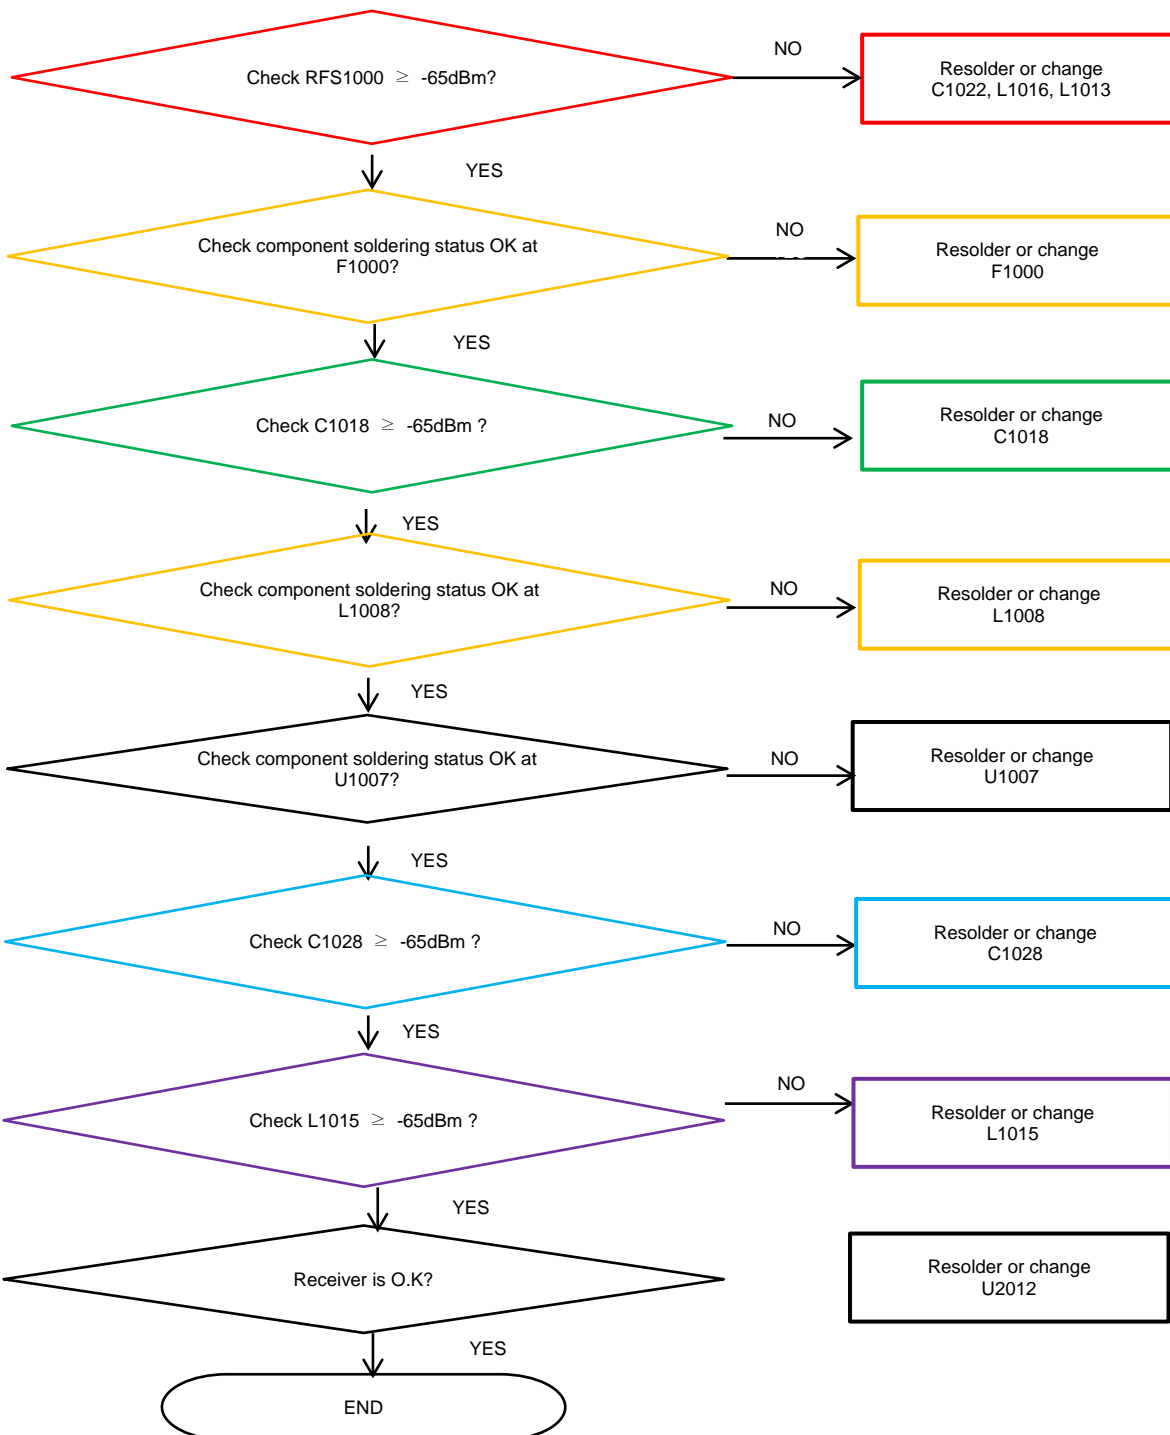

8. Level 3 Repair

8-4-23. LTE B4(B66) / WCDMA B4 RX [SM-A205G/GN]

8. Level 3 Repair

8-4-24. LTE, WCDMA B5 / GSM850 RX

8. Level 3 Repair

8-4-25. LTE B8, WCDMA B8 / EGSM RX

8. Level 3 Repair

8-4-26. LTE B20 RX

8. Level 3 Repair

8-4-27. LTE B12, 17 RX

8. Level 3 Repair

8-4-28. LTE B13 RX [SM-A205G/GN]

8. Level 3 Repair

8-4-29. LTE B28 RX [SM-A205G/GN]

8. Level 3 Repair

8-4-30. LTE B7 RX