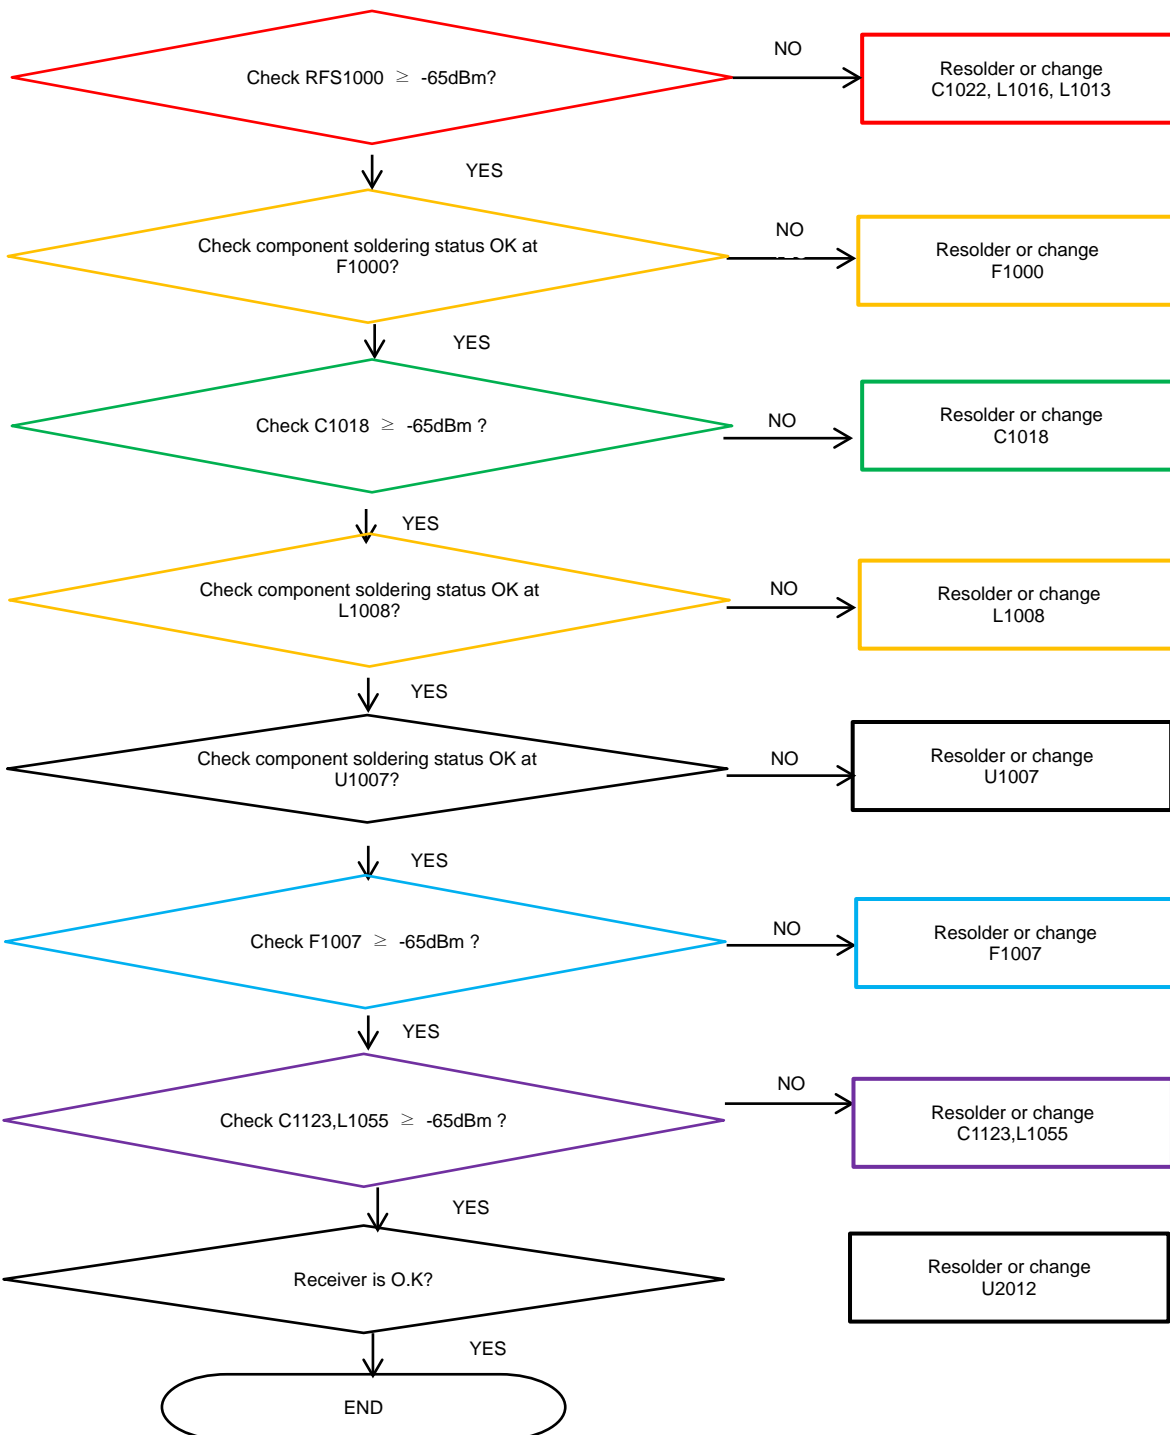

8. Level 3 Repair

8-4-23. LTE B4(B66) / WCDMA B4 RX [SM-A205G/GN]

8. Level 3 Repair

8-4-24. LTE, WCDMA B5 / GSM850 RX

8. Level 3 Repair

8-4-25. LTE B8, WCDMA B8 / EGSM RX

8. Level 3 Repair

8-4-26. LTE B20 RX

8. Level 3 Repair

8-4-27. LTE B12, 17 RX

8. Level 3 Repair

8-4-28. LTE B13 RX [SM-A205G/GN]

8. Level 3 Repair

8-4-29. LTE B28 RX [SM-A205G/GN]

8. Level 3 Repair

8-4-30. LTE B7 RX