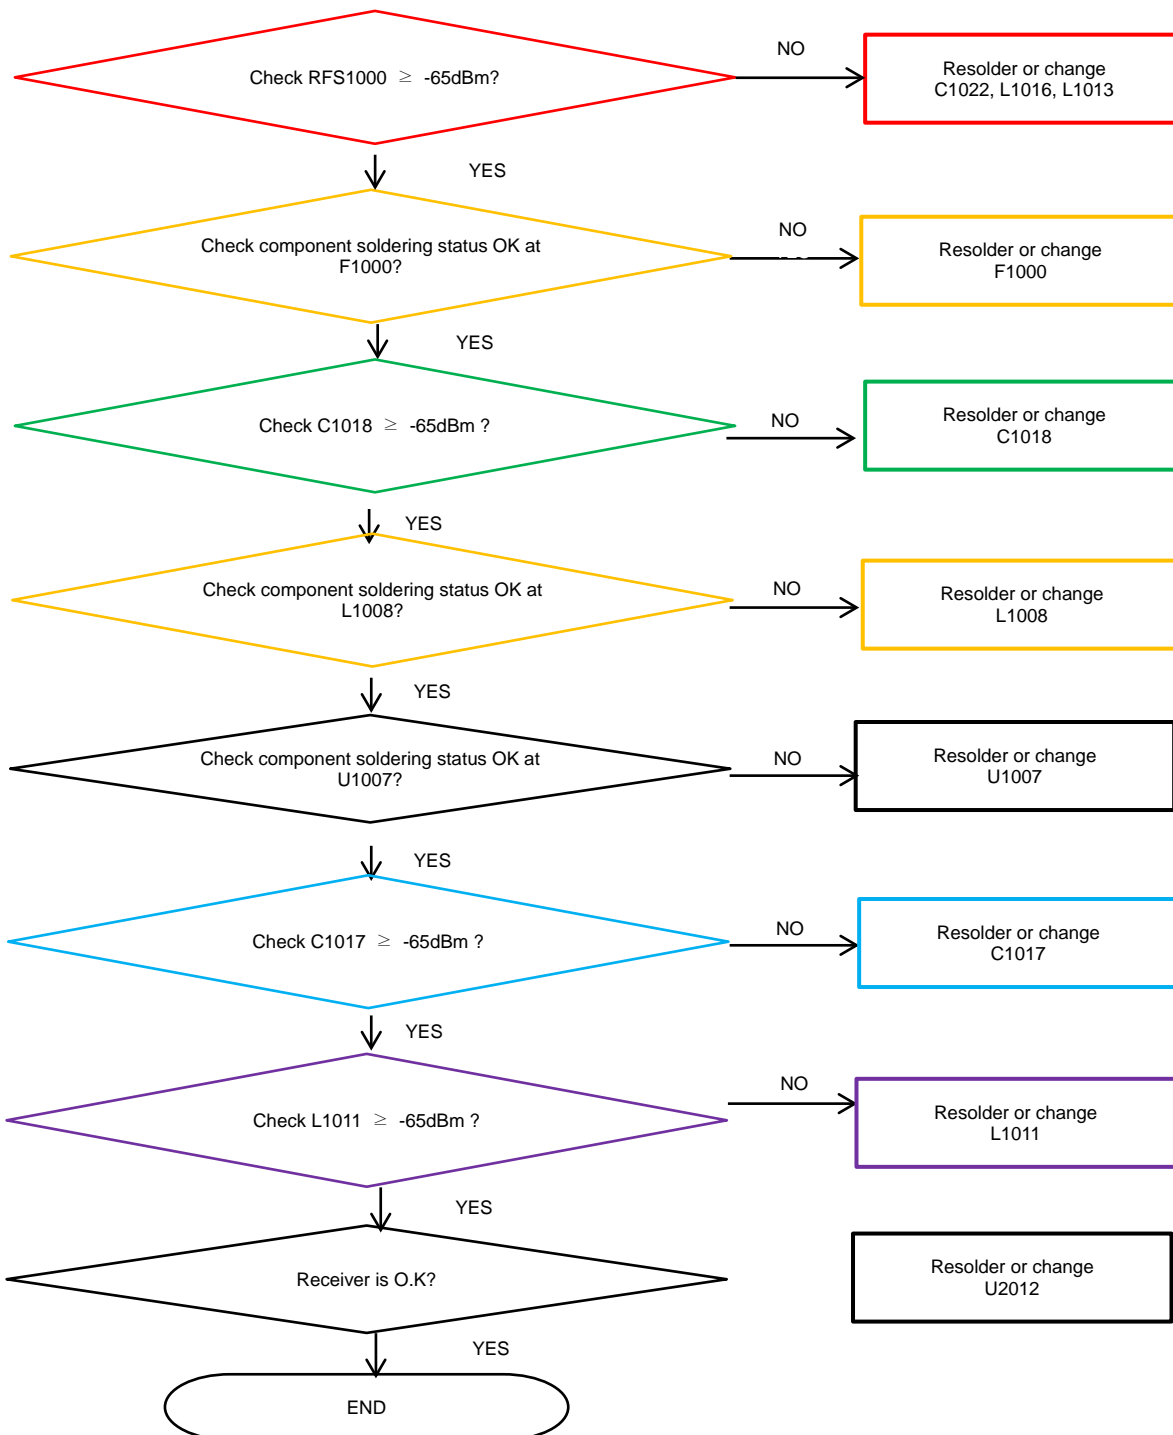

8. Level 3 Repair

8-4-23. LTE B4(B66) / WCDMA B4 RX [SM-A205G/GN]

8. Level 3 Repair

8-4-24. LTE, WCDMA B5 / GSM850 RX

8. Level 3 Repair

8-4-25. LTE B8, WCDMA B8 / EGSM RX

8. Level 3 Repair

8-4-26. LTE B20 RX

8. Level 3 Repair

8-4-27. LTE B12, 17 RX

8. Level 3 Repair

8-4-28. LTE B13 RX [SM-A205G/GN]

8. Level 3 Repair

8-4-29. LTE B28 RX [SM-A205G/GN]

8. Level 3 Repair

8-4-30. LTE B7 RX