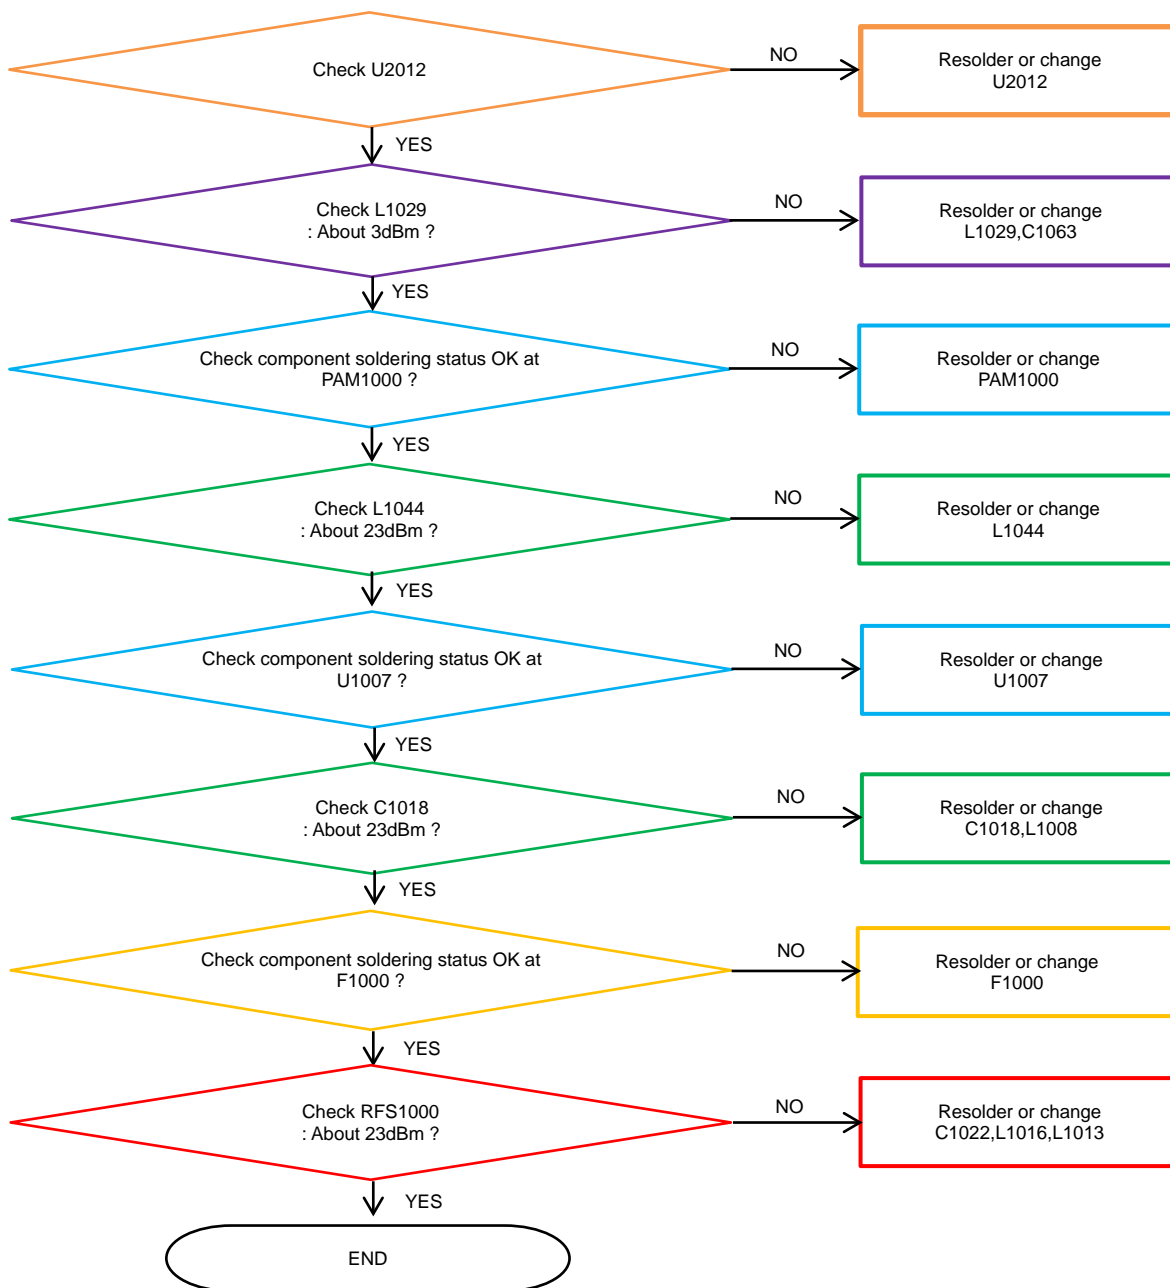

8. Level 3 Repair

8-4-39. LTE, WCDMA B8 TX