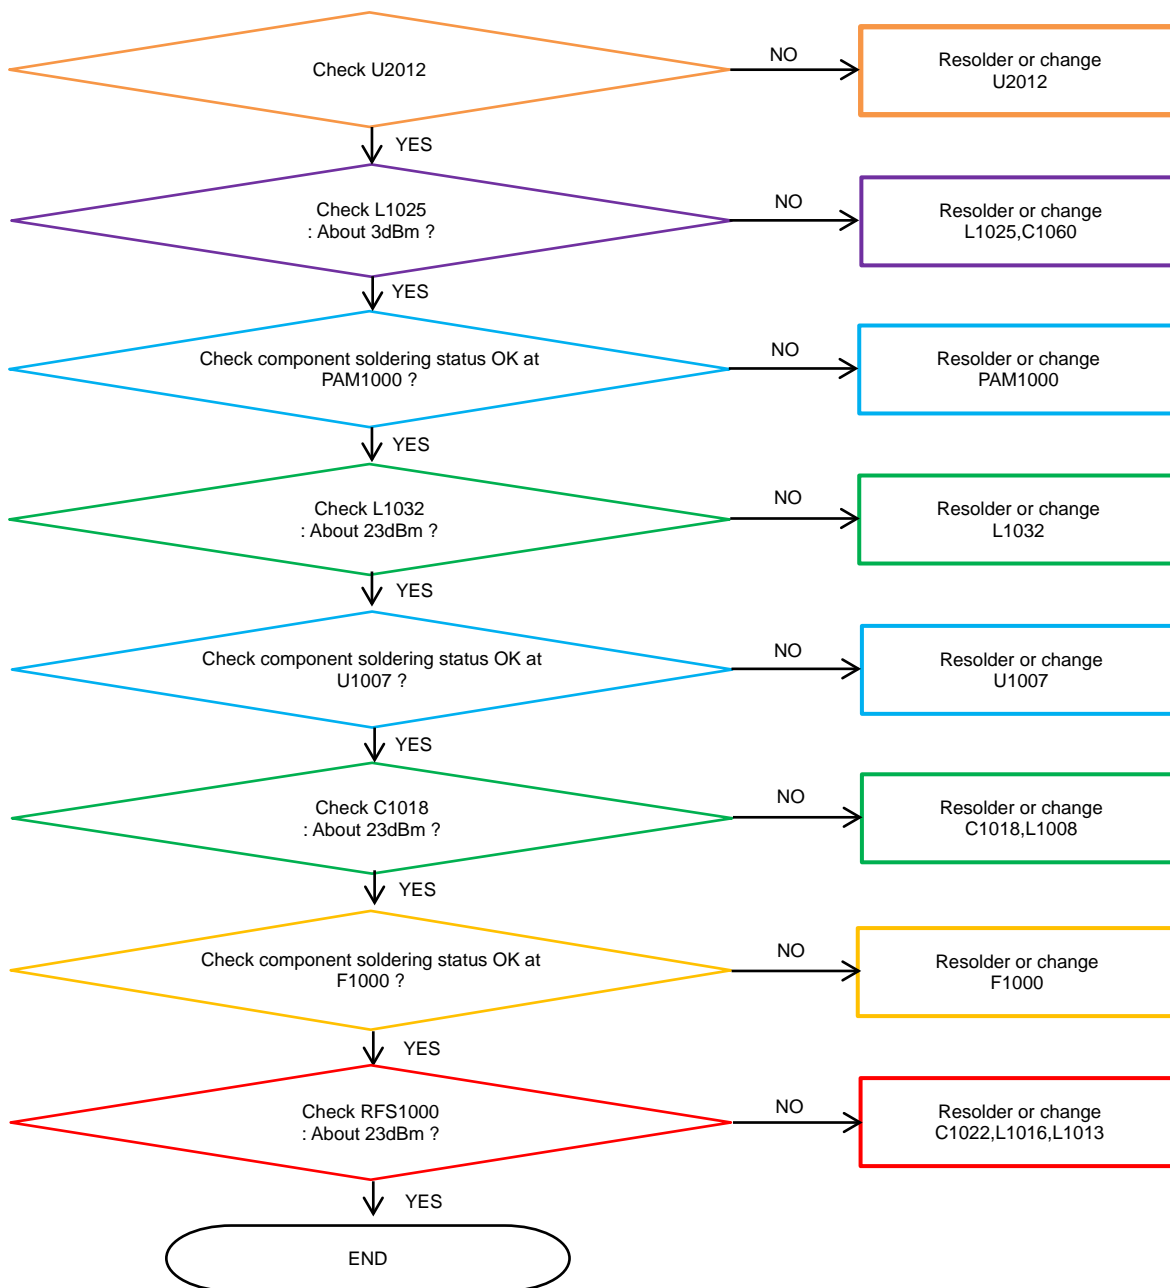

8. Level 3 Repair

8-4-35. LTE, WCDMA B1 TX

8. Level 3 Repair

8-4-36. WCDMA B2 TX, LTE B2 [SM-A205G/GN]

8. Level 3 Repair

8-4-37. LTE B3 TX

8. Level 3 Repair

8-4-38. LTE, WCDMA B5 TX