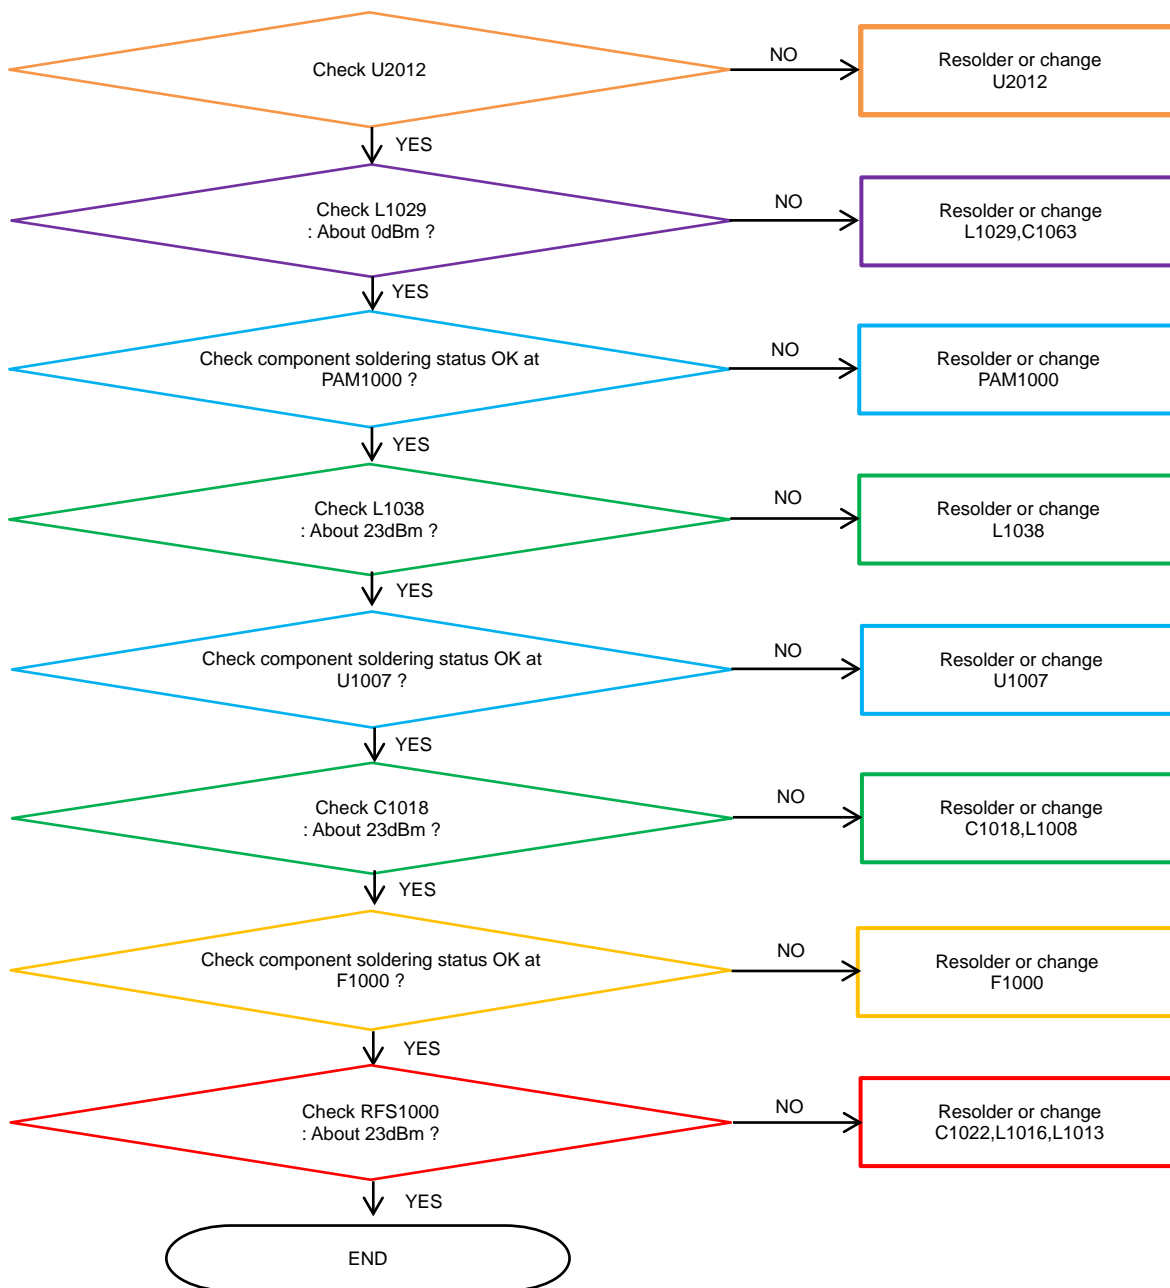

8. Level 3 Repair

8-4-35. LTE, WCDMA B1 TX

8. Level 3 Repair

8-4-36. WCDMA B2 TX, LTE B2 [SM-A205G/GN]

8. Level 3 Repair

8-4-37. LTE B3 TX

8. Level 3 Repair

8-4-38. LTE, WCDMA B5 TX