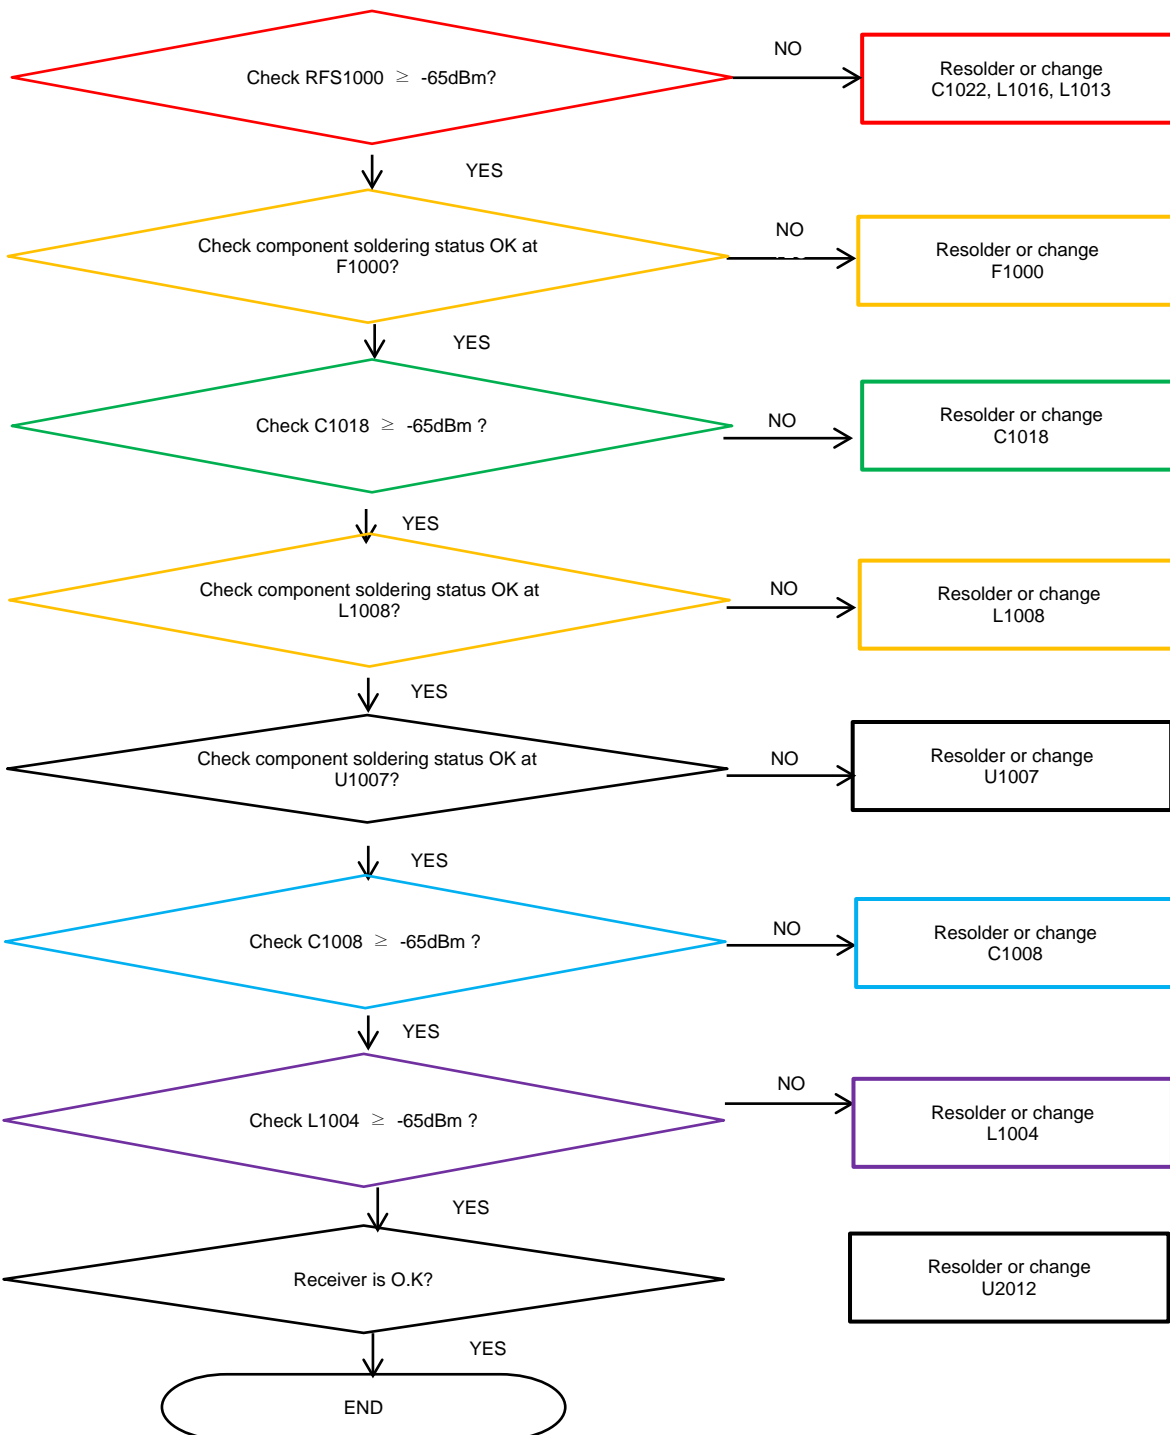

8. Level 3 Repair

8-4-19. FM RADIO

8. Level 3 Repair

8-4-20. LTE B1, WCDMA B1 Rx

8. Level 3 Repair

8-4-21. WCDMA B2 / PCS RX, LTEB2 [SM-A205G/GN]

8. Level 3 Repair

8-4-22. LTE B3 / DCS RX