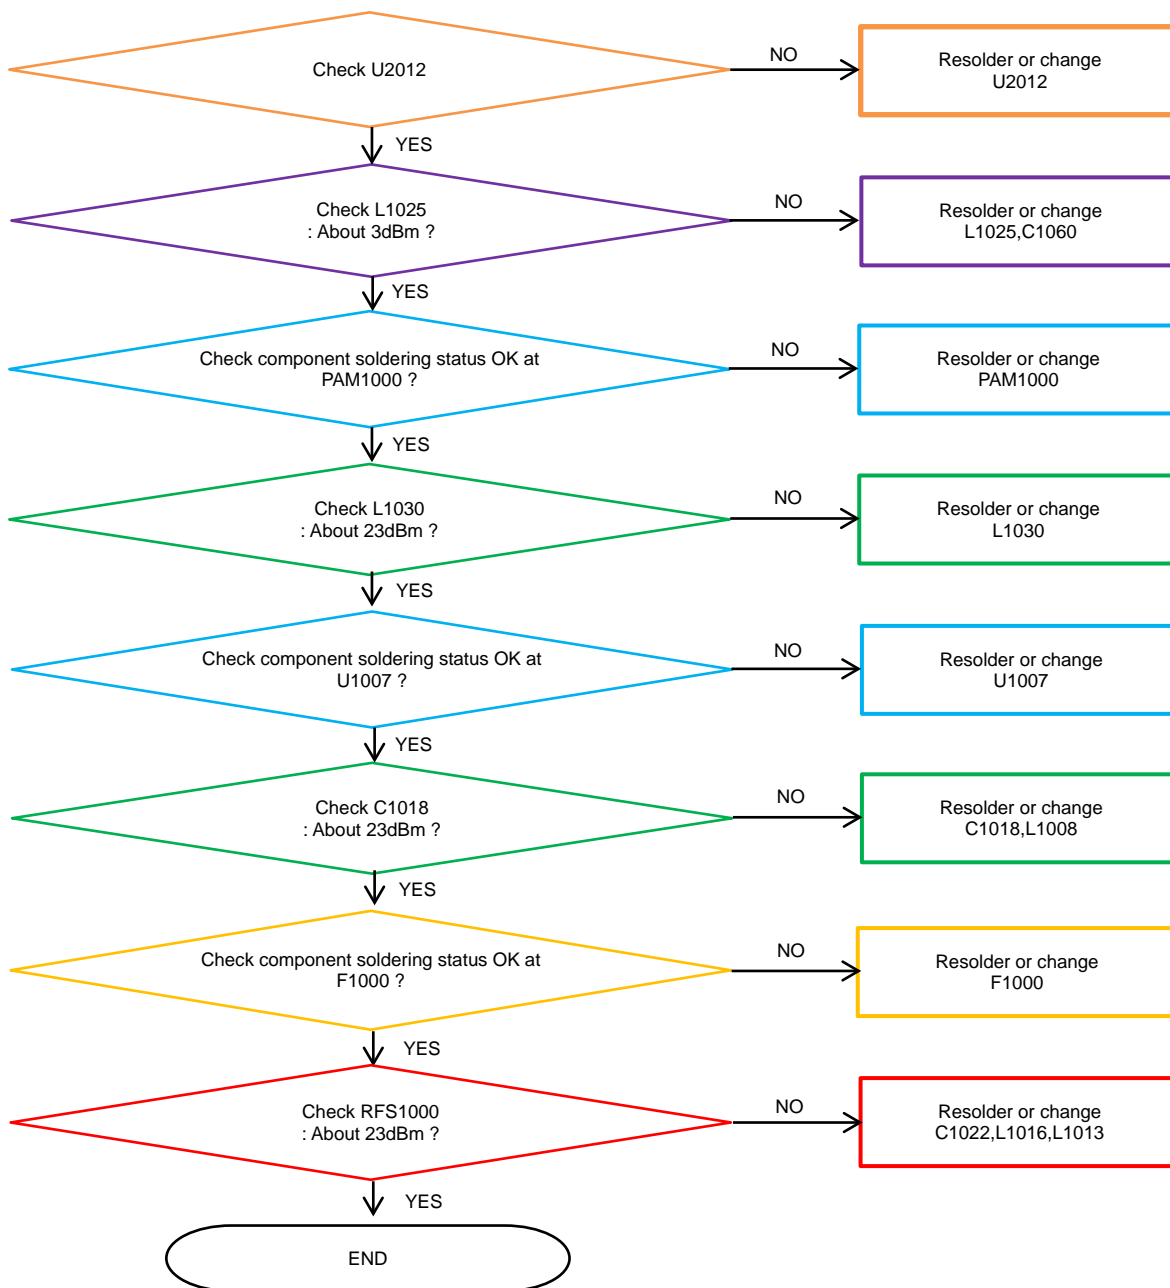

8. Level 3 Repair

8-4-35. LTE, WCDMA B1 TX