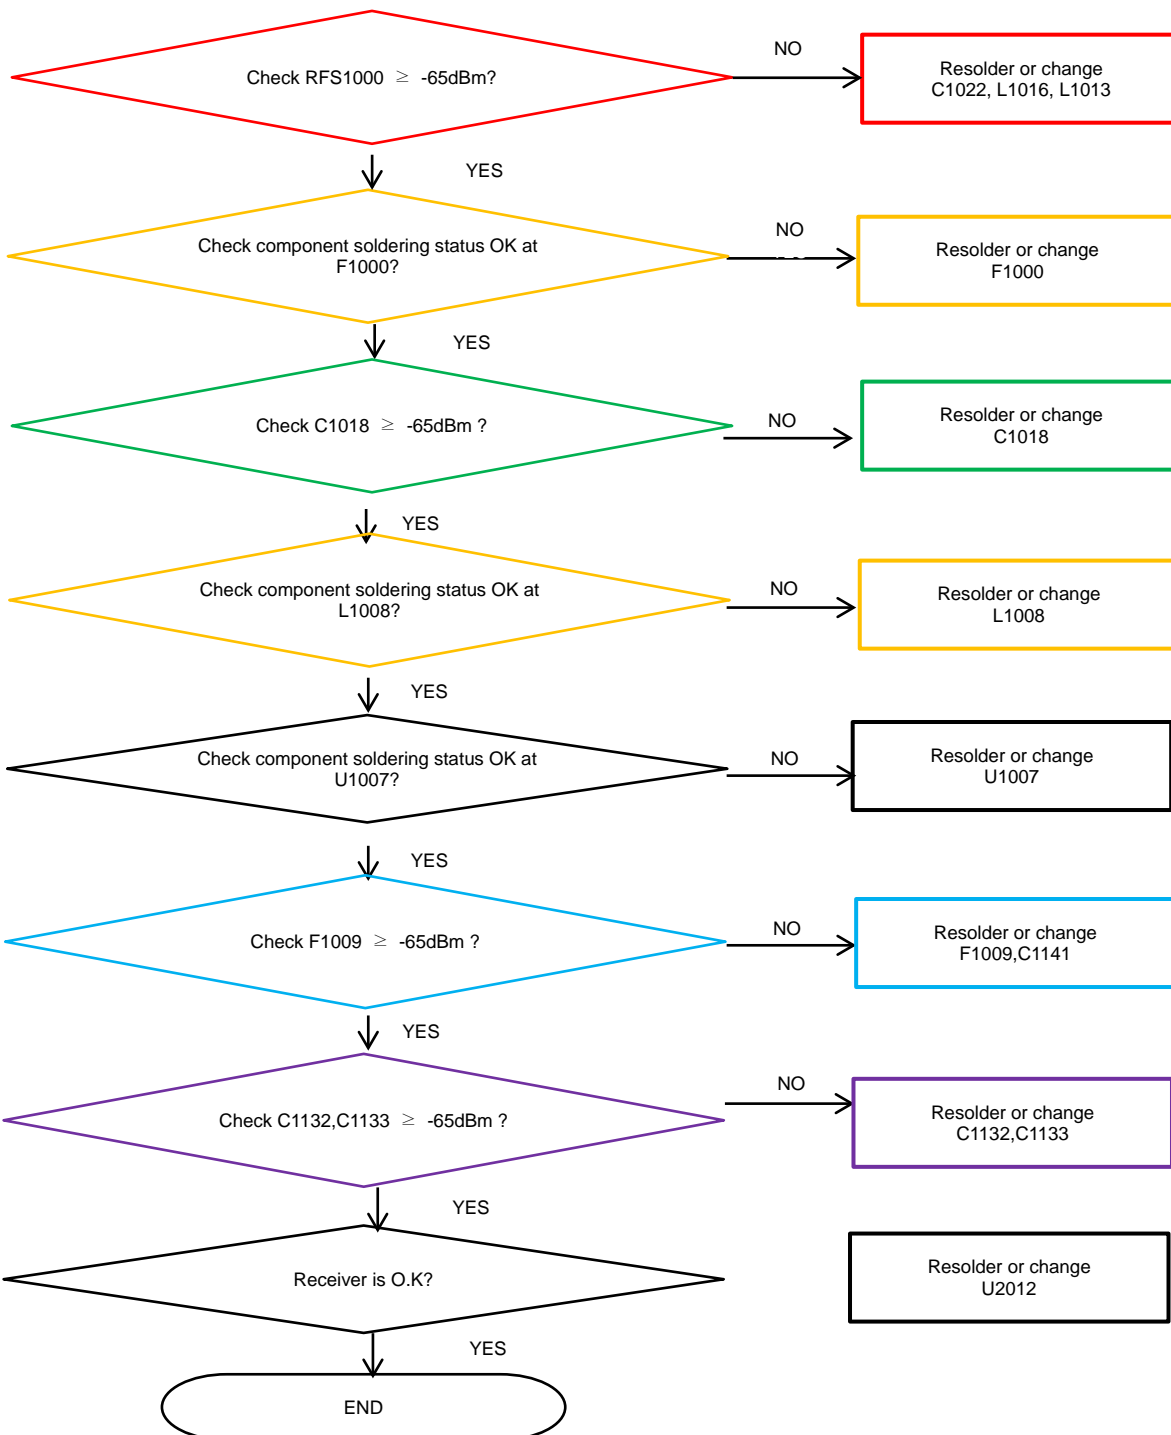

8. Level 3 Repair

8-4-27. LTE B12, 17 RX

8. Level 3 Repair

8-4-28. LTE B13 RX [SM-A205G/GN]

8. Level 3 Repair

8-4-29. LTE B28 RX [SM-A205G/GN]

8. Level 3 Repair

8-4-30. LTE B7 RX