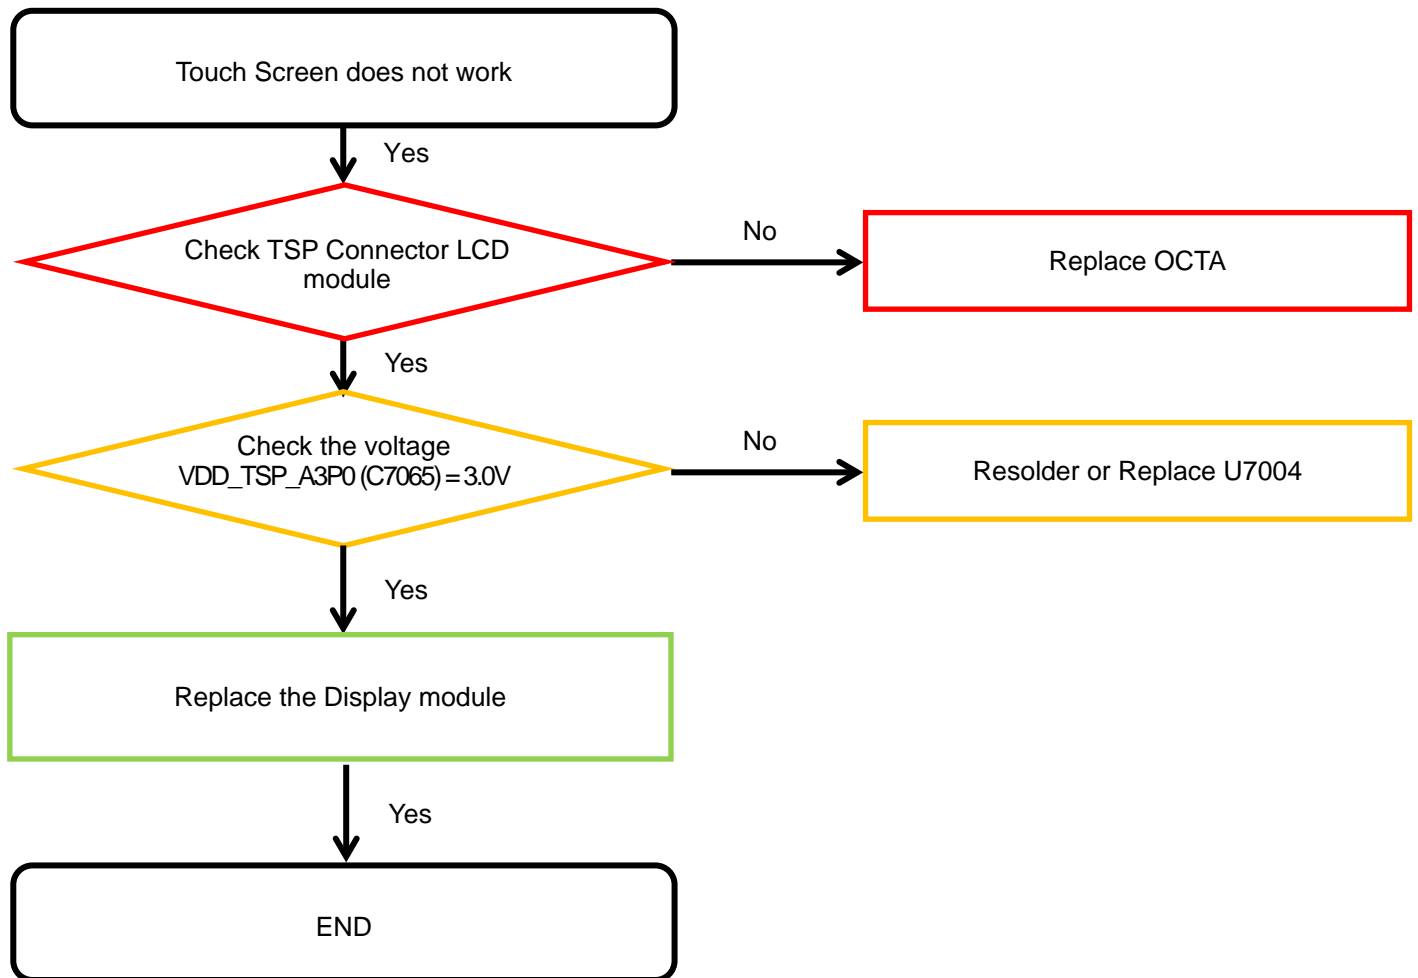

8. Level 3 Repair

8-4-12-2. 5M FF Rear CAMERA

tamiraat.com منبع مقاله

8. Level 3 Repair

8-4-13. 8M FF Front CAMERA

tamiraat.com منبع مقاله

8. Level 3 Repair

8-4-14. TSP