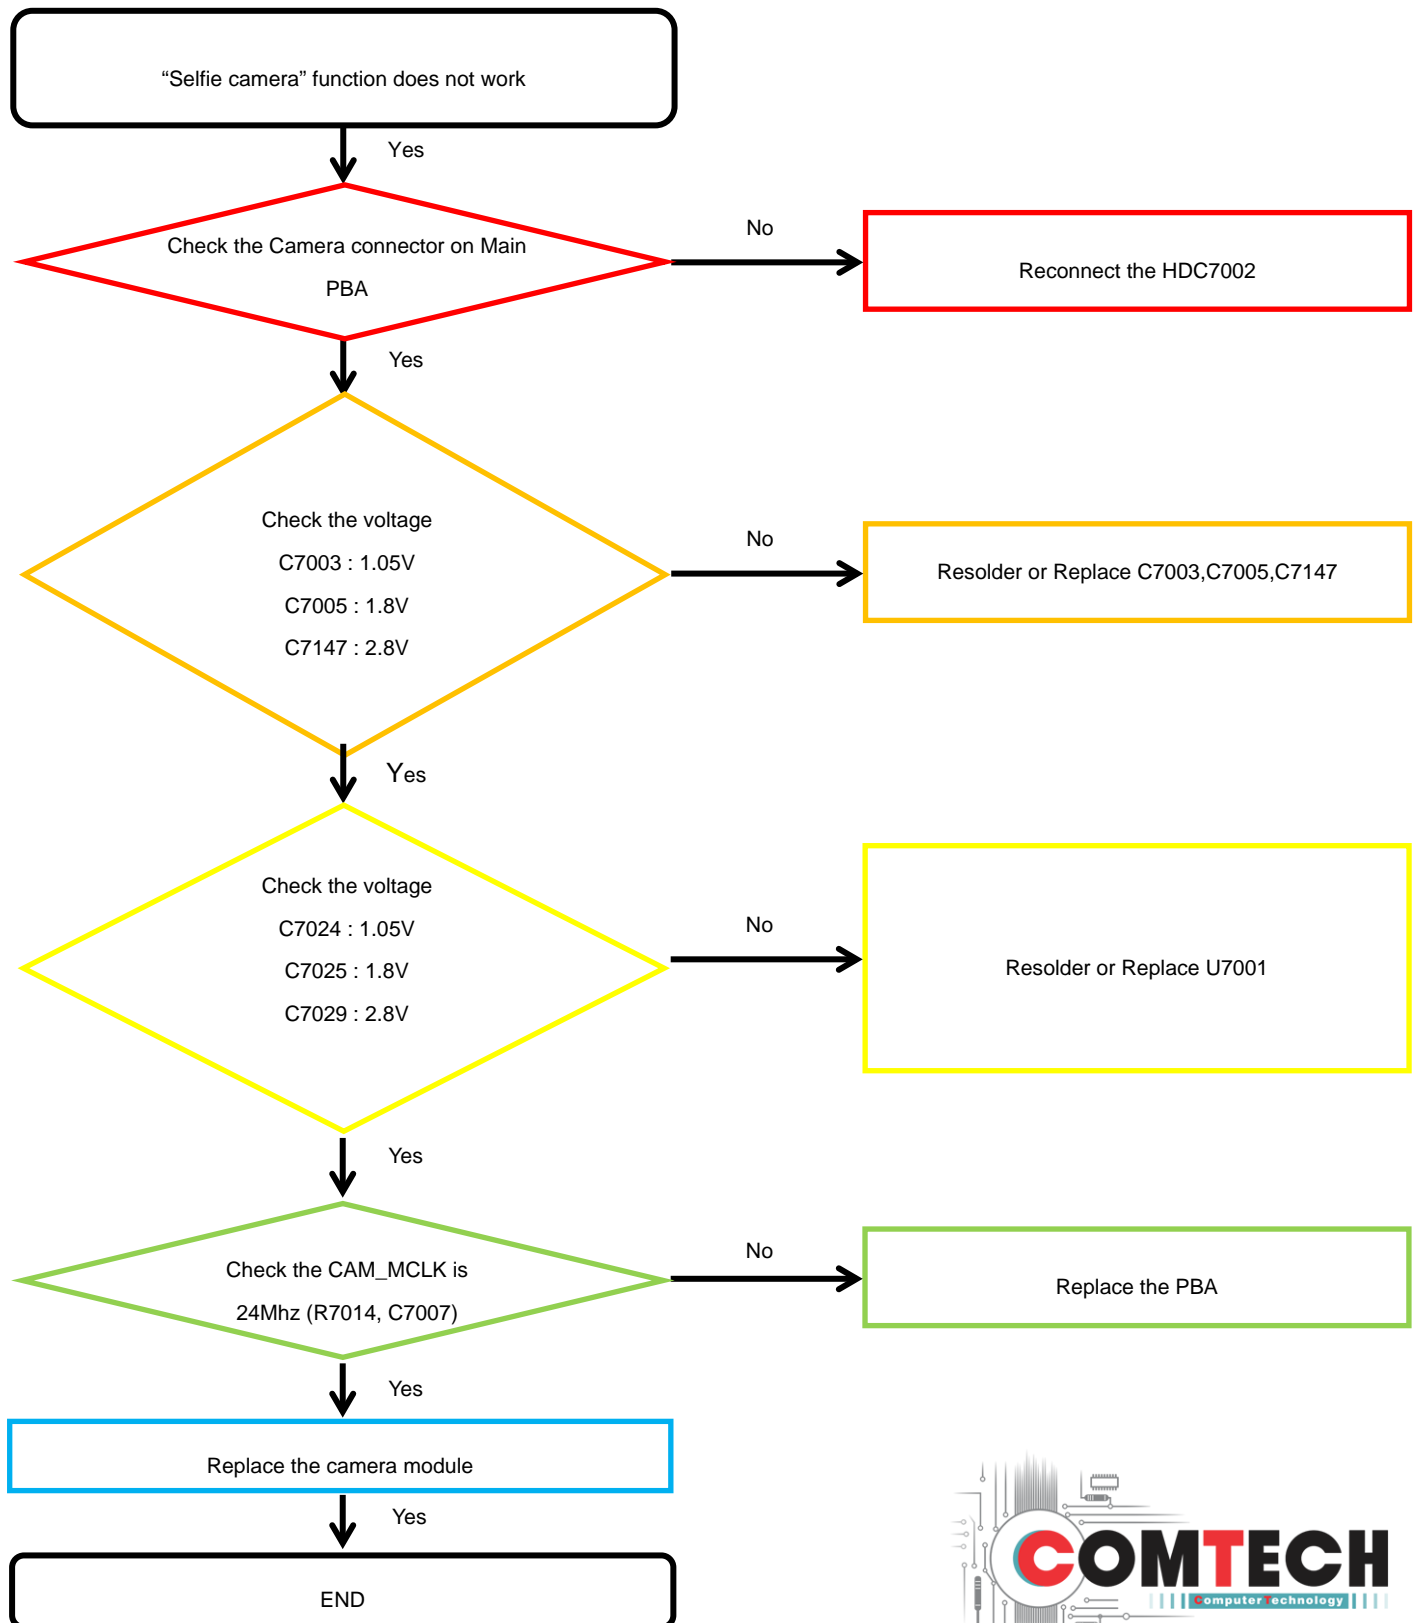

8. Level 3 Repair

8-4-12-2. 5M FF Rear CAMERA

tamiraat.com منبع مقاله

8. Level 3 Repair

8-4-13. 8M FF Front CAMERA

tamiraat.com منبع مقاله

8. Level 3 Repair

8-4-14. TSP