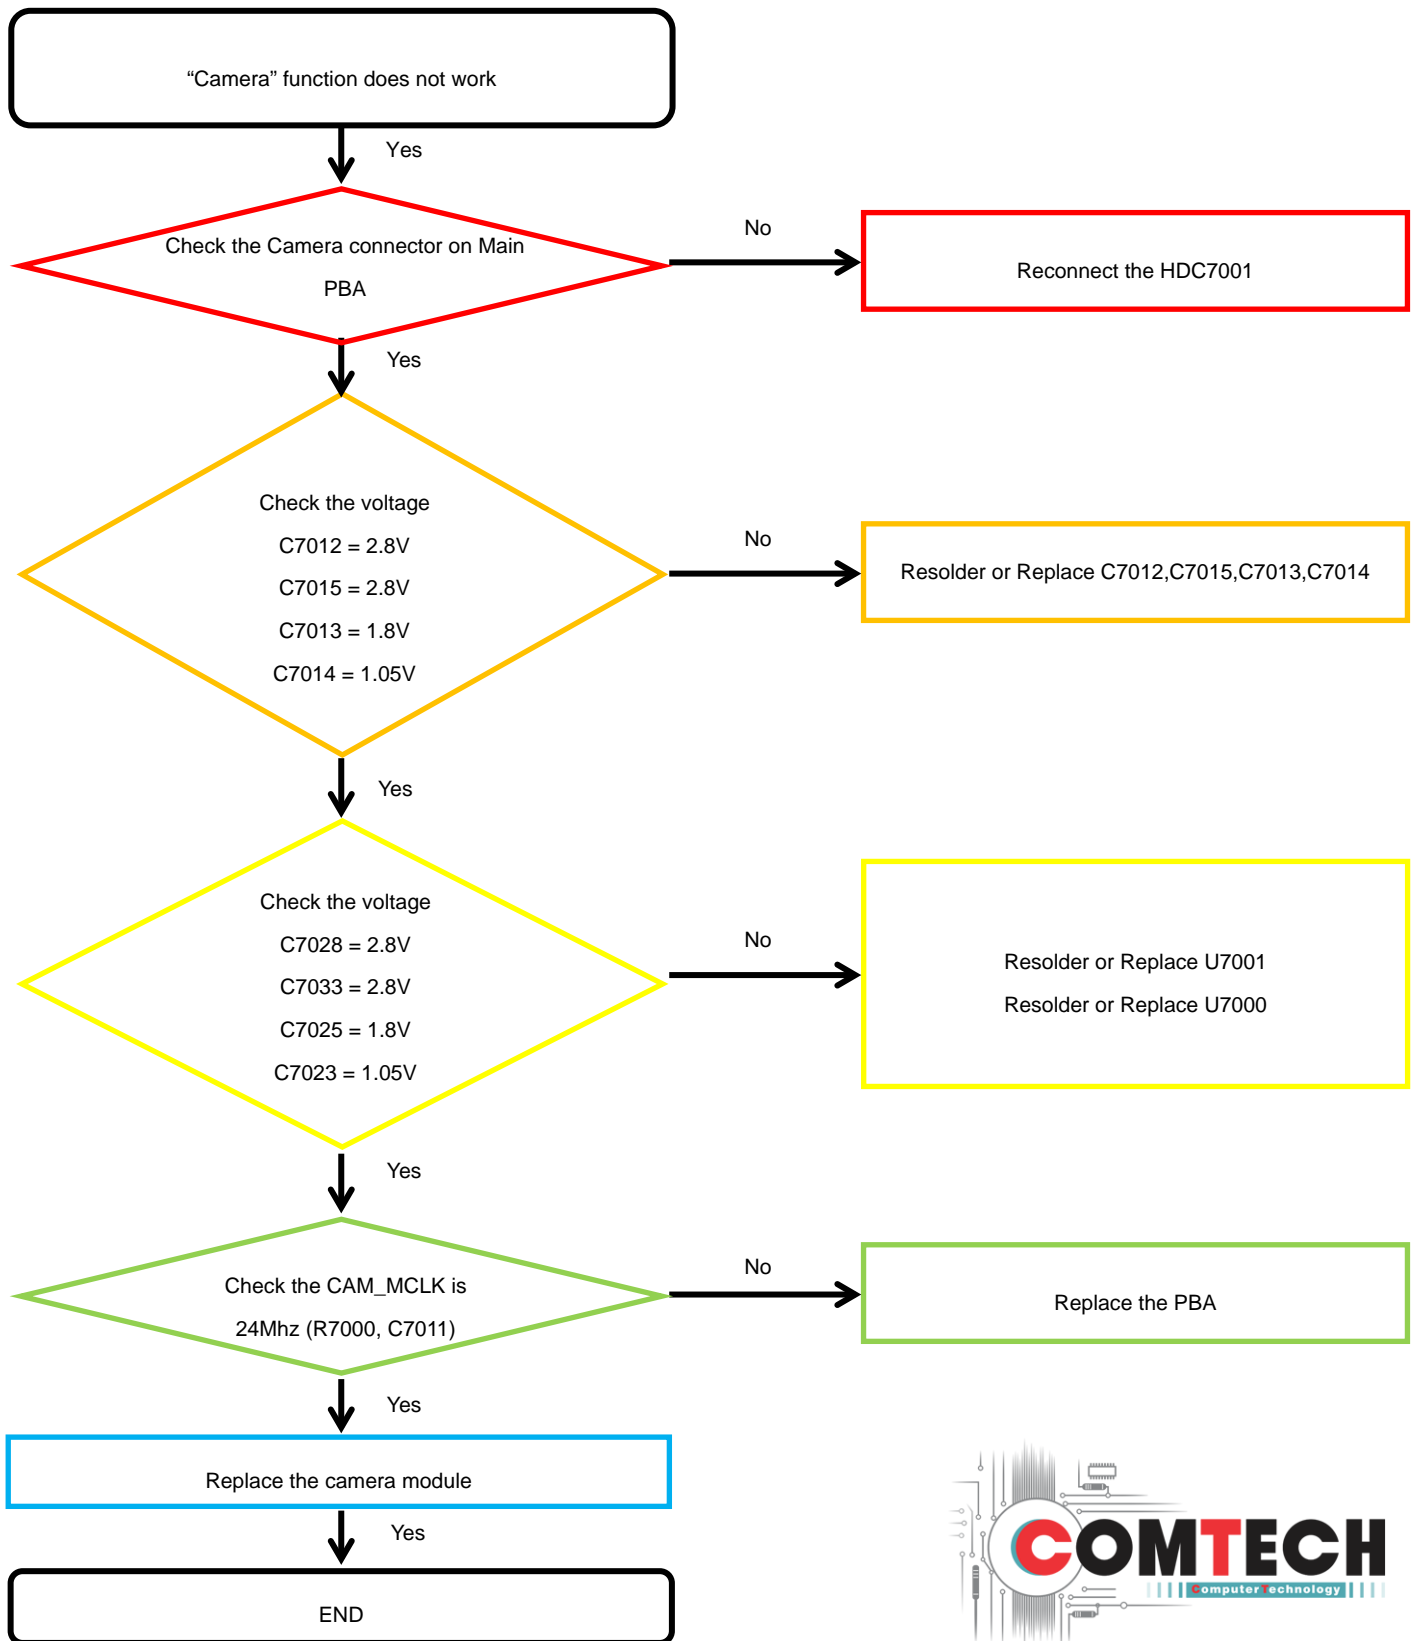

8. Level 3 Repair

8-4-9. Speaker Part

8. Level 3 Repair

8-4-10. Receiver Part

8. Level 3 Repair

8-4-11. Display

8. Level 3 Repair

8-4-12-1. 13M AF Rear CAMERA