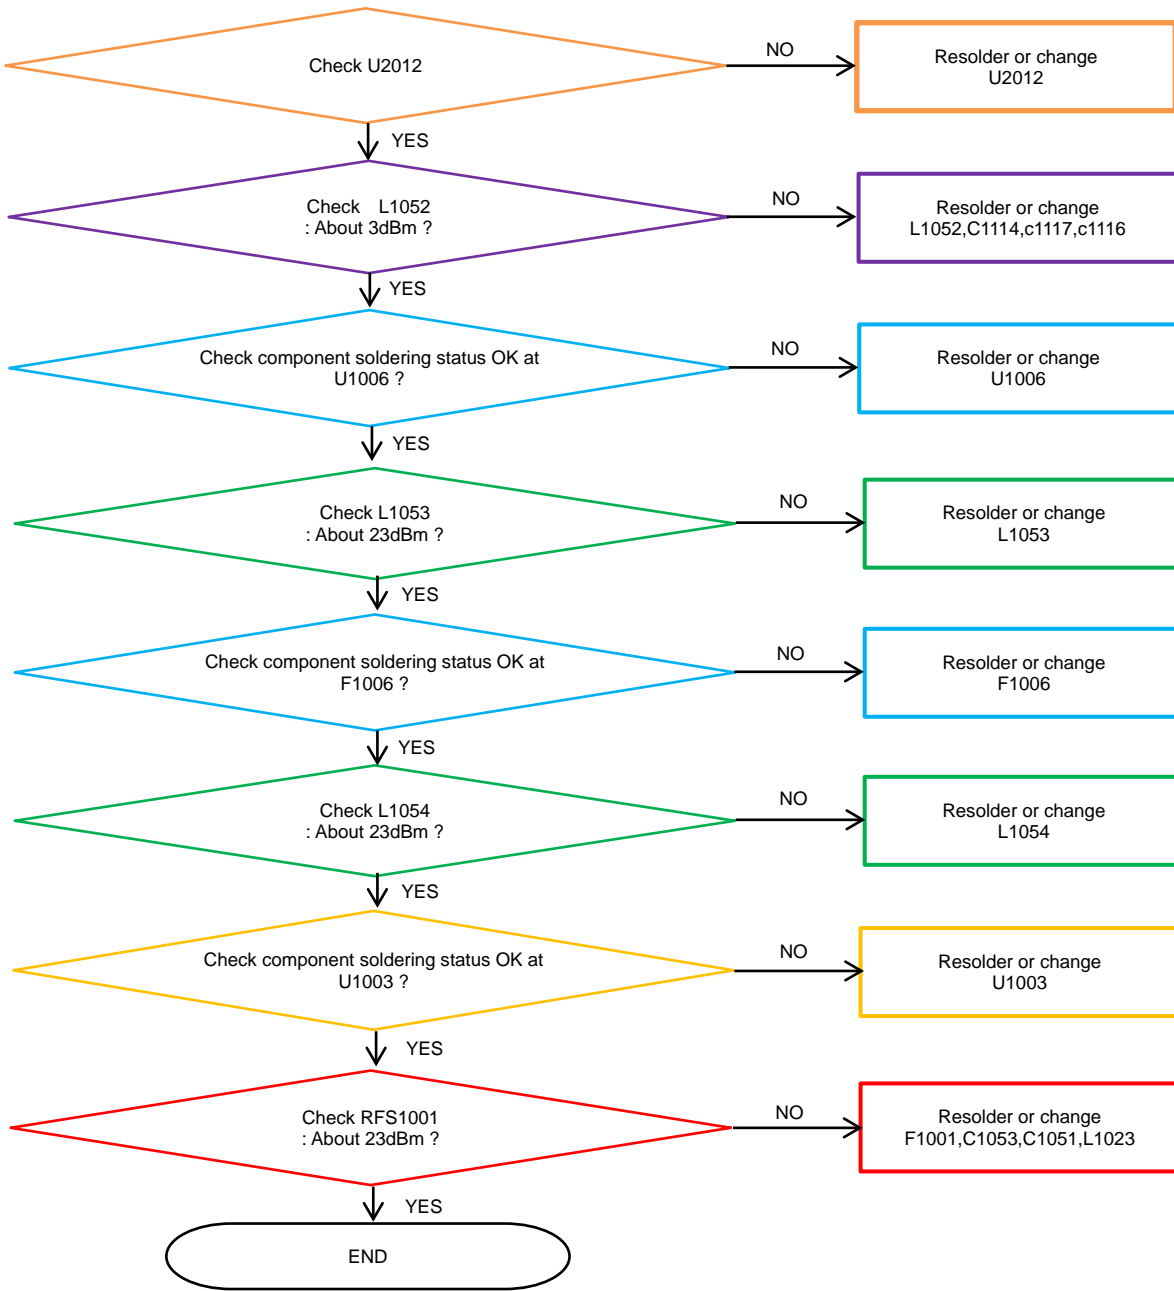

8. Level 3 Repair

8-4-39. LTE, WCDMA B8 TX

8. Level 3 Repair

8-4-40. LTE B20 TX

8. Level 3 Repair

8-4-41. LTE B7 TX

8. Level 3 Repair

8-4-42. LTE B38, 41 TX