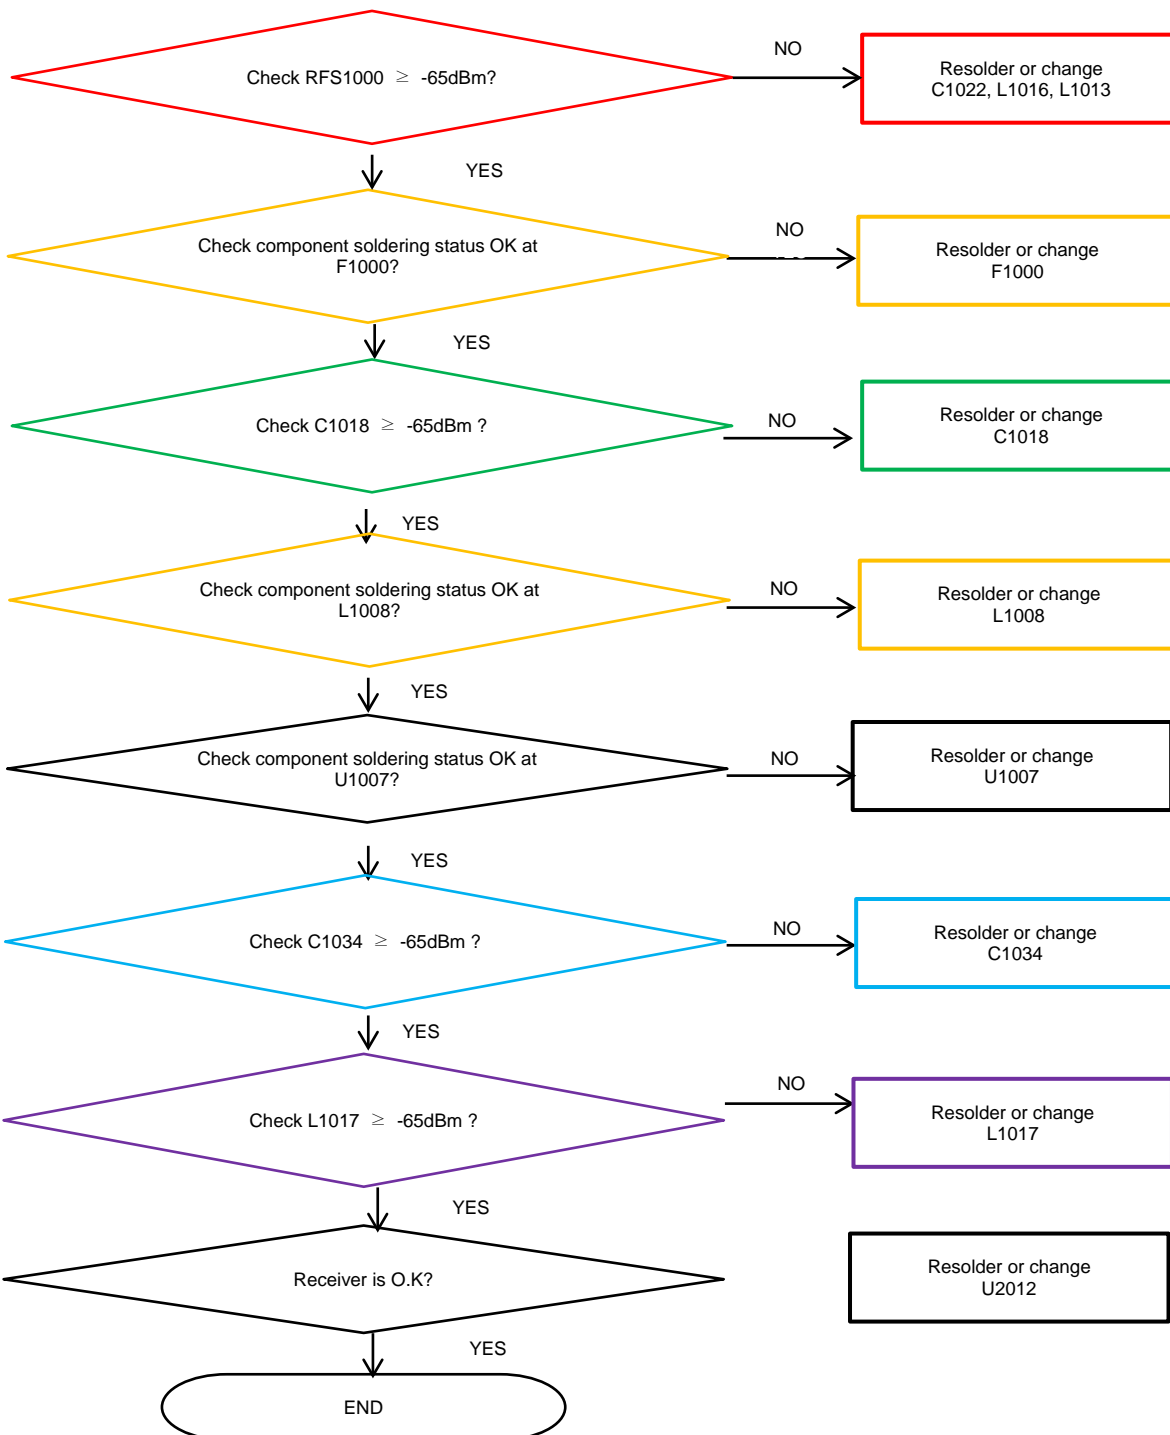

8. Level 3 Repair

8-4-23. LTE B4(B66) / WCDMA B4 RX [SM-A205G/GN]

8. Level 3 Repair

8-4-24. LTE, WCDMA B5 / GSM850 RX

8. Level 3 Repair

8-4-25. LTE B8, WCDMA B8 / EGSM RX

8. Level 3 Repair

8-4-26. LTE B20 RX

8. Level 3 Repair

8-4-27. LTE B12, 17 RX

8. Level 3 Repair

8-4-28. LTE B13 RX [SM-A205G/GN]

8. Level 3 Repair

8-4-29. LTE B28 RX [SM-A205G/GN]

8. Level 3 Repair

8-4-30. LTE B7 RX