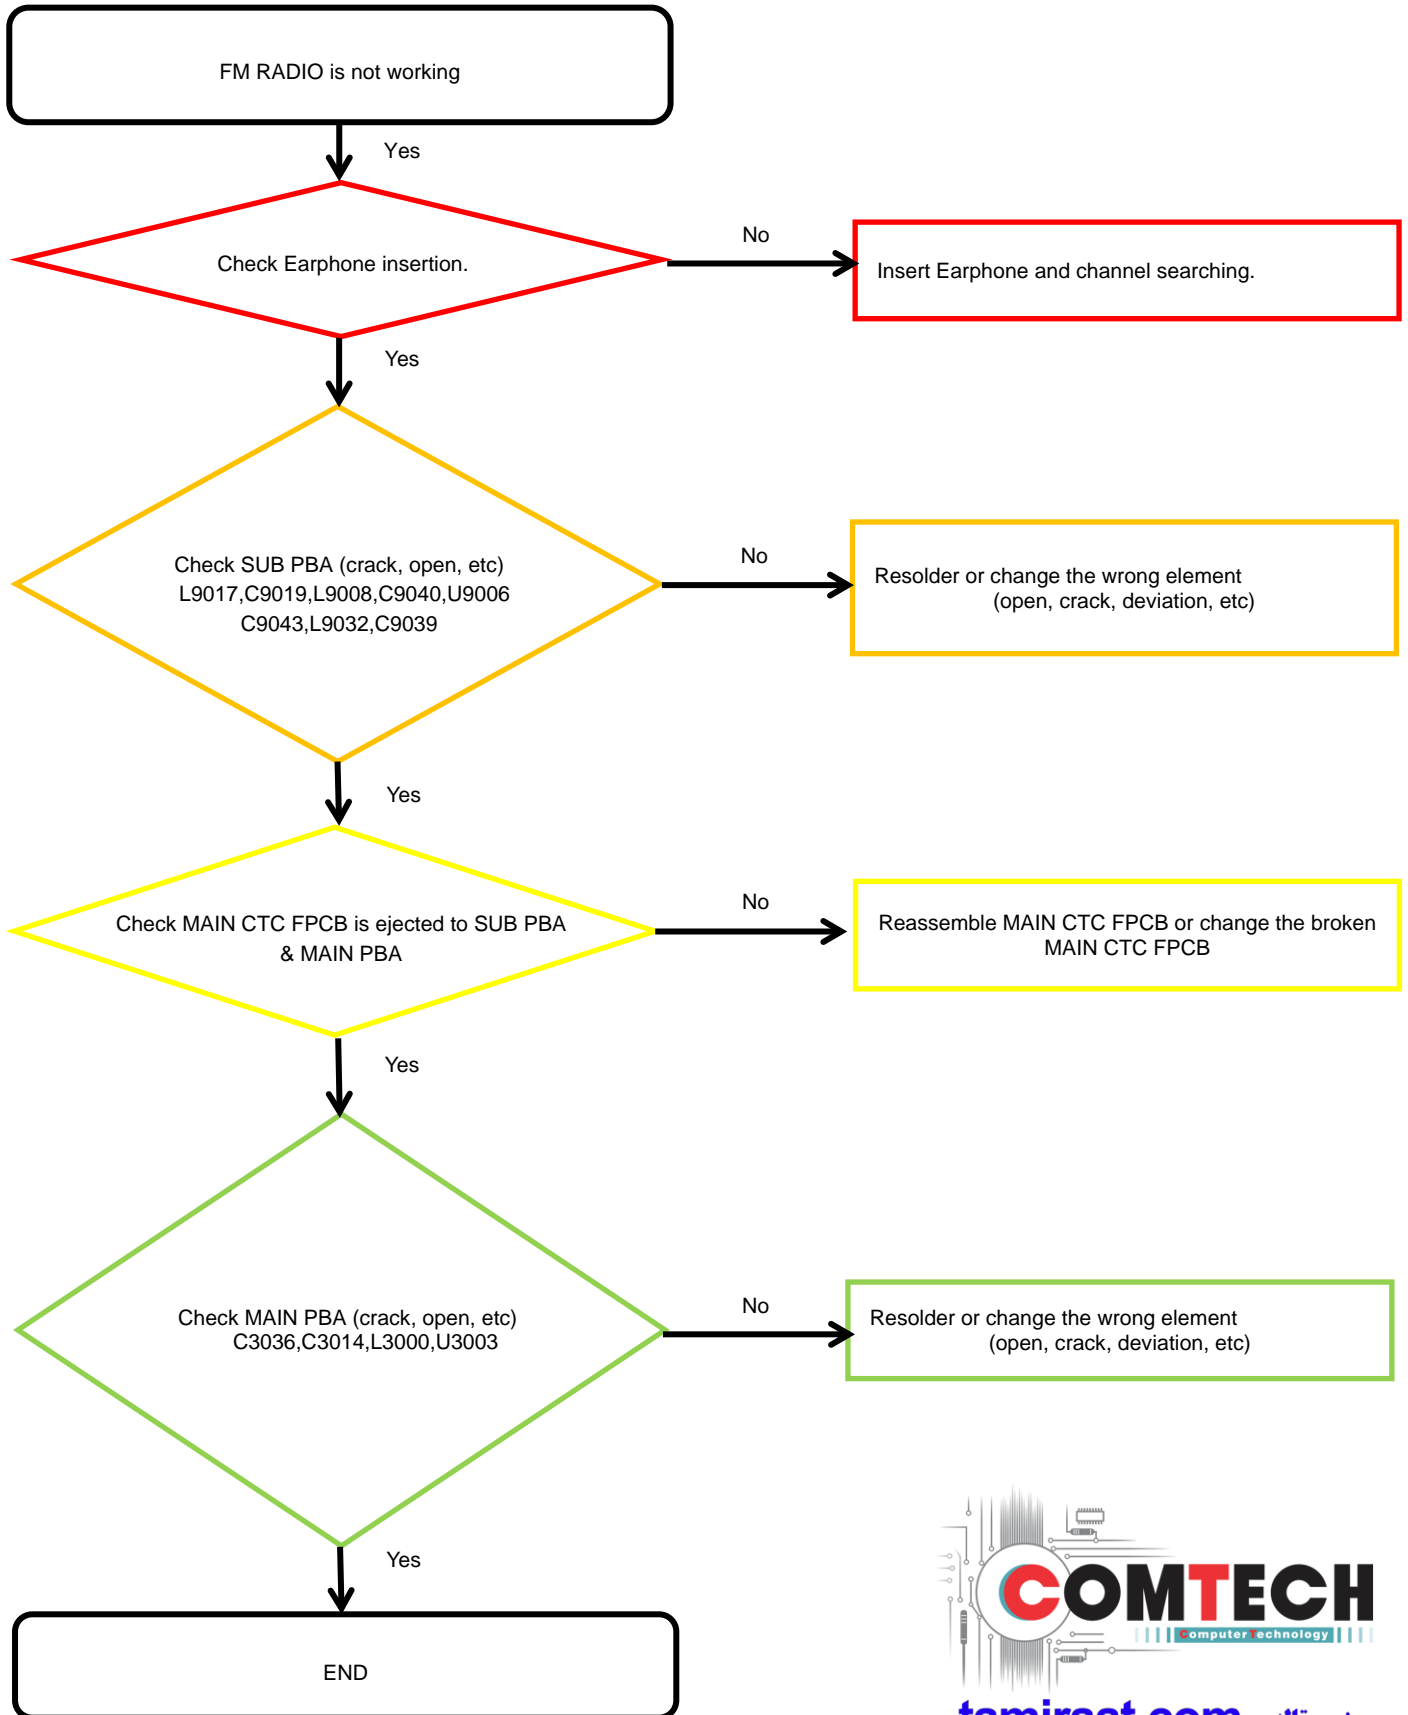

8. Level 3 Repair

8-4-19. FM RADIO