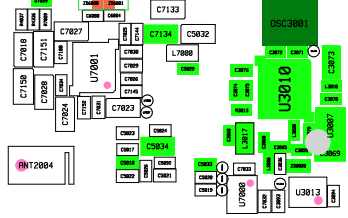

8. Level 3 Repair

8-1. Components Layout

8. Level 3 Repair

A205FN Block Diagram

[지원밴드]
 2G: GSM900/DCS/PCS/GSM850
 3G: B1/B2/B5/B8
 4G_FDD: B1/B3/B5/B7/B20
 4G_TDD: B38/B40/B41

Confidential

SM-A205FN

U3016

SIM4UP

SIM3

SIM1

SIM2

HDC7003

SC6005

UCP400

HDC7001