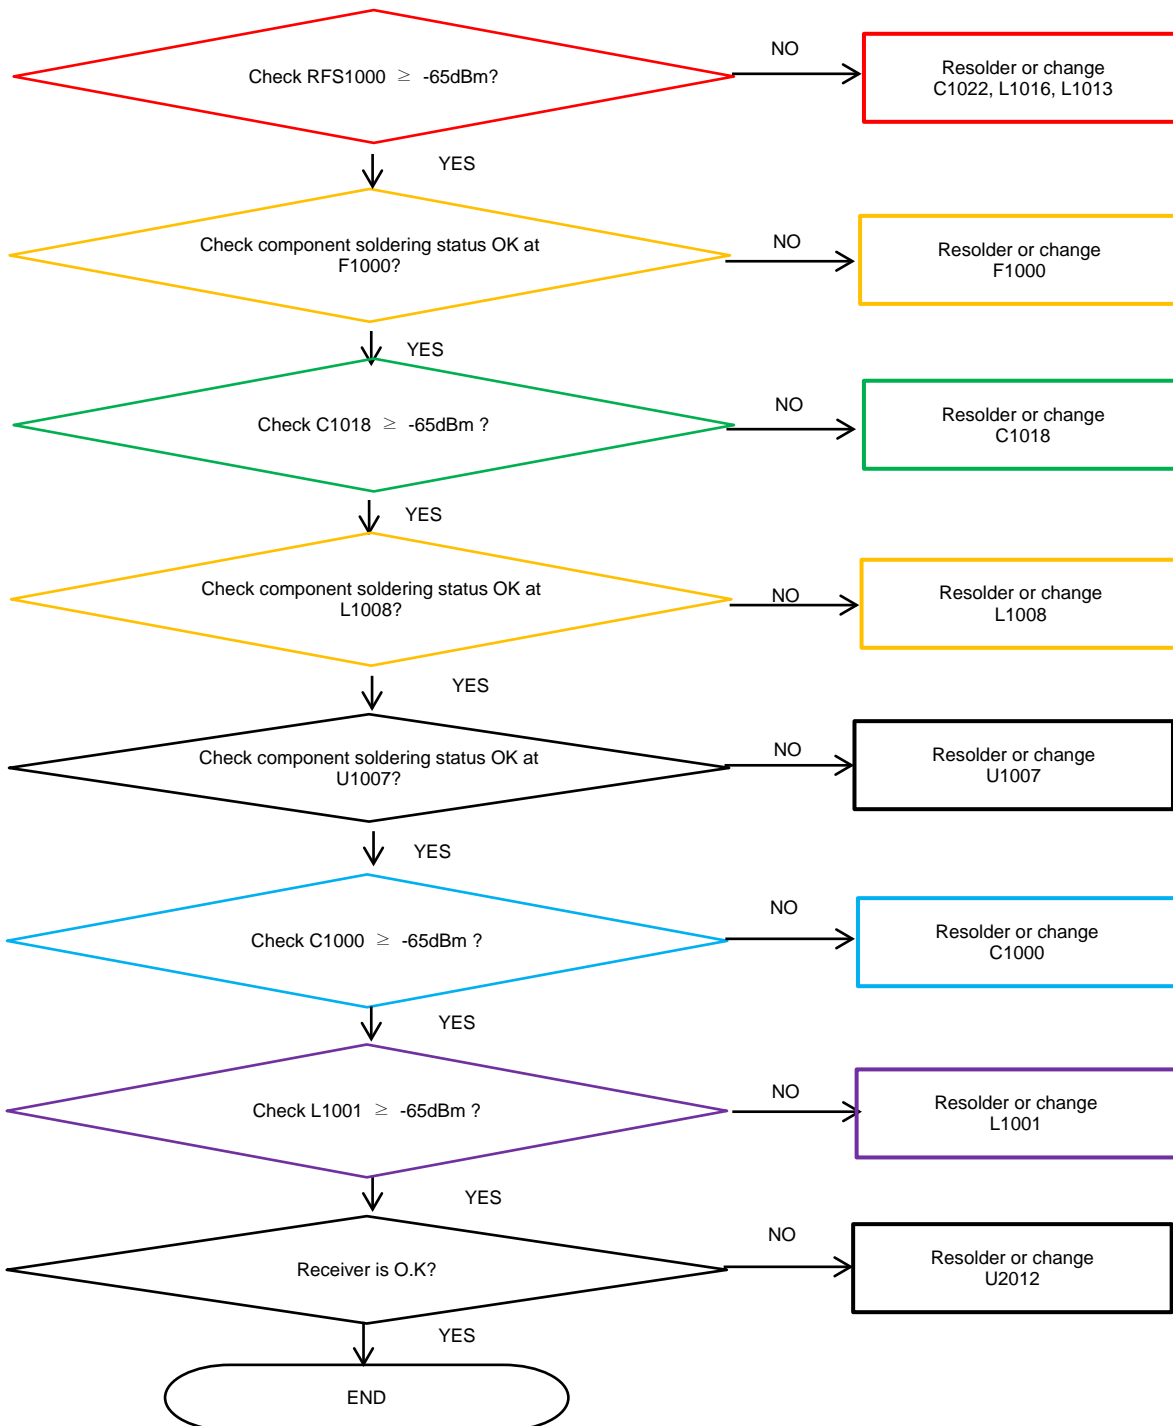

8. Level 3 Repair

8-4-20. LTE B1, WCDMA B1 Rx