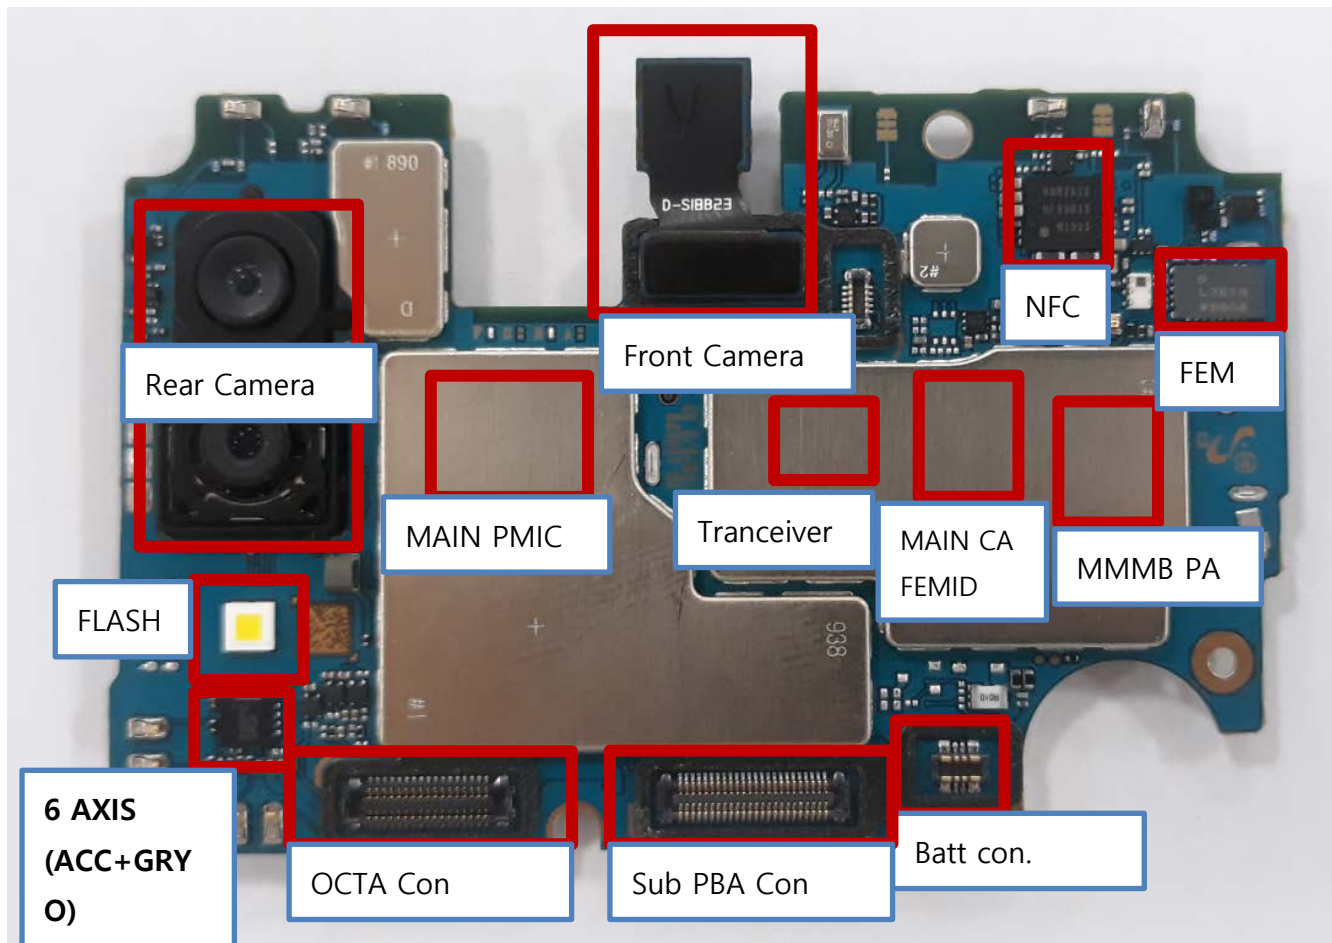

8. Level 3 Repair

8-1. Components Layout

8. Level 3 Repair

A205FN Block Diagram

[지원밴드]
 2G: GSM900/DCS/PCS/GSM850
 3G: B1/B2/B5/B8
 4G_FDD: B1/B3/B5/B7/B20
 4G_TDD: B38/B40/B41

Confidential

SM-A205FN

U3016

SIM4UP

SIM3

SIM1

SIM2

HDC7003

SC6005

UCP400

HDC7001