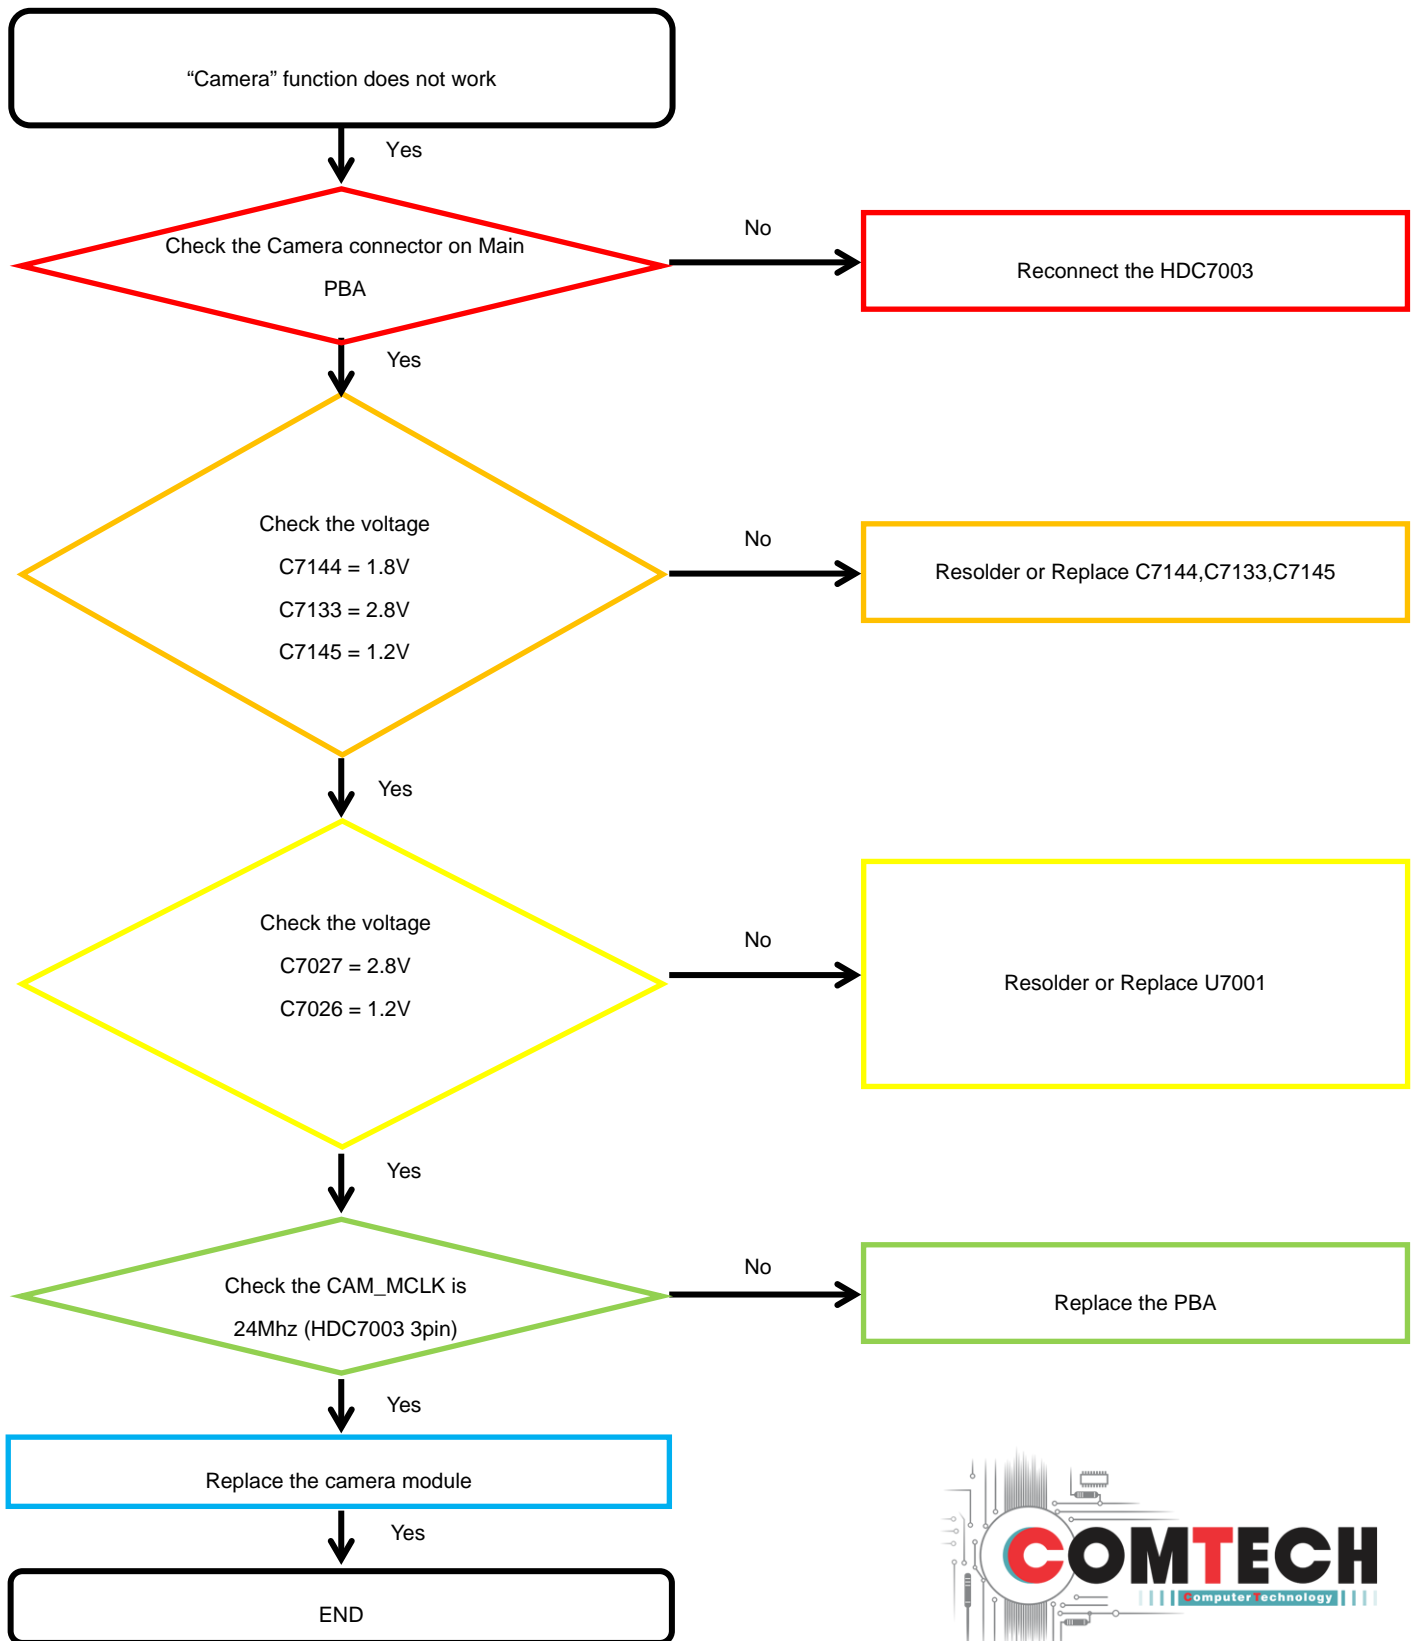

8. Level 3 Repair

8-4-12-2. 5M FF Rear CAMERA

tamiraat.com منبع مقاله