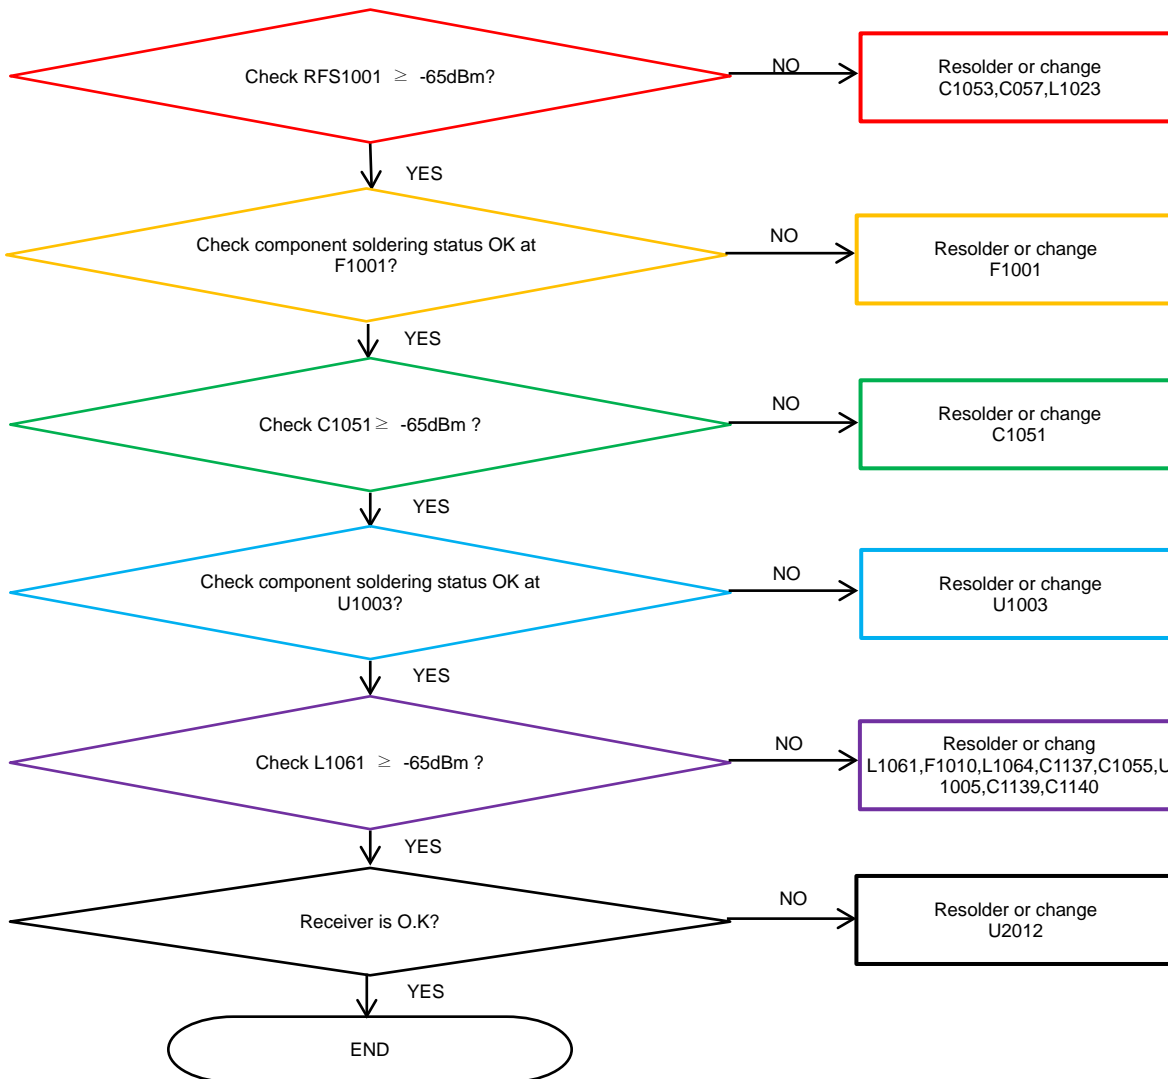

8. Level 3 Repair

8-4-27. LTE B12, 17 RX

8. Level 3 Repair

8-4-28. LTE B13 RX [SM-A205G/GN]

8. Level 3 Repair

8-4-29. LTE B28 RX [SM-A205G/GN]

8. Level 3 Repair

8-4-30. LTE B7 RX