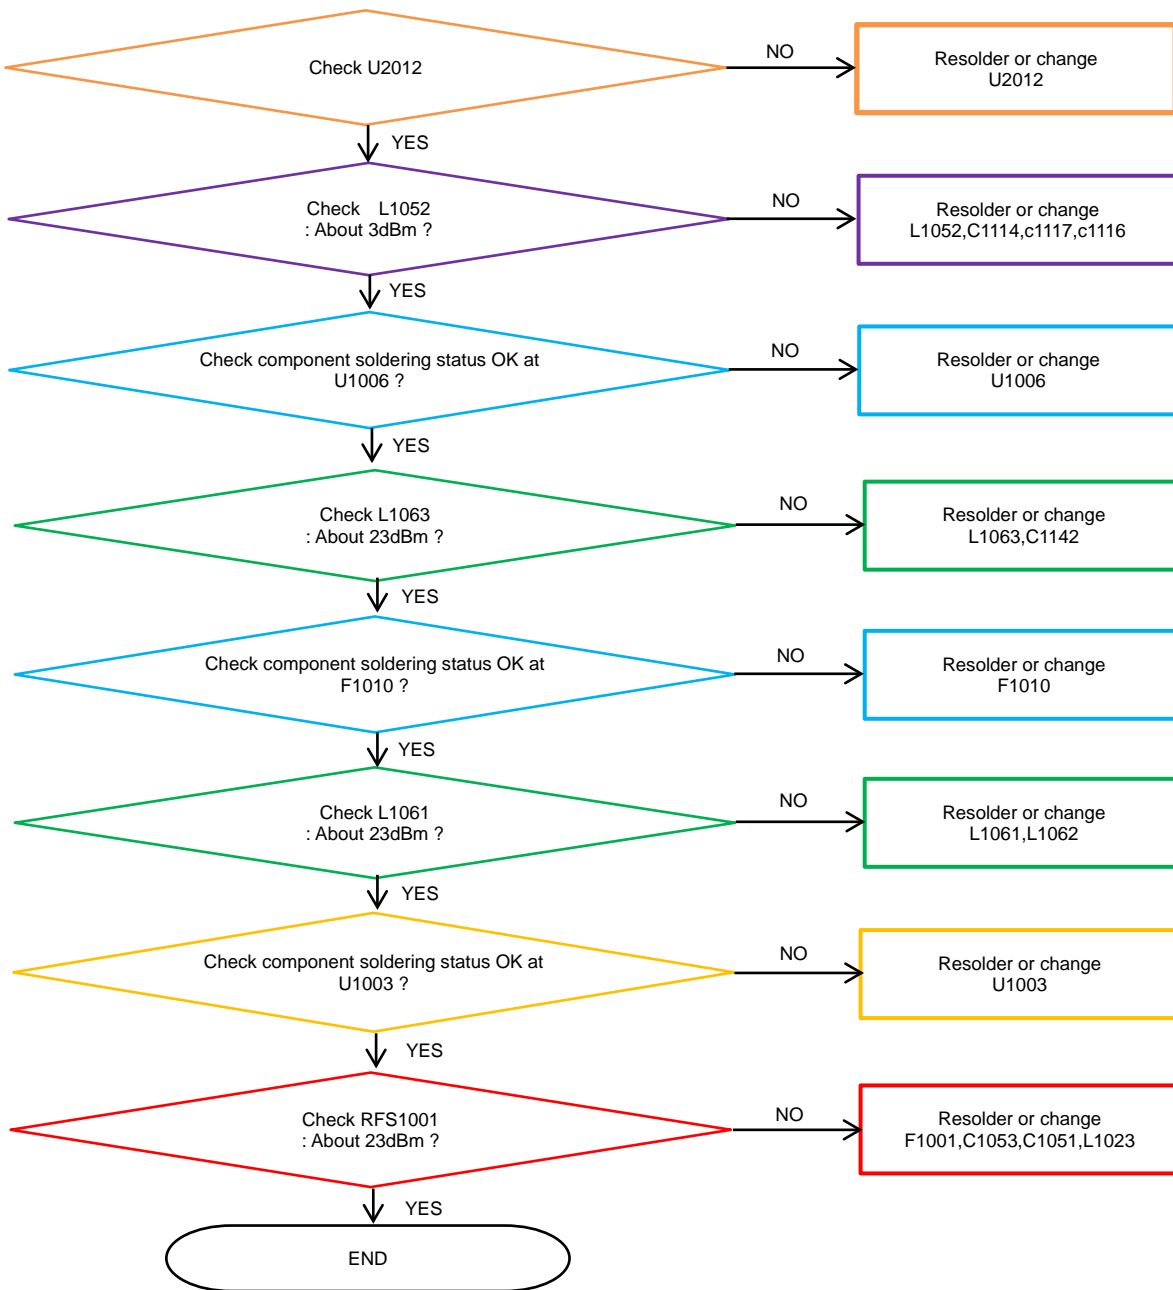

8. Level 3 Repair

8-4-39. LTE, WCDMA B8 TX

8. Level 3 Repair

8-4-40. LTE B20 TX

8. Level 3 Repair

8-4-41. LTE B7 TX

8. Level 3 Repair

8-4-42. LTE B38, 41 TX