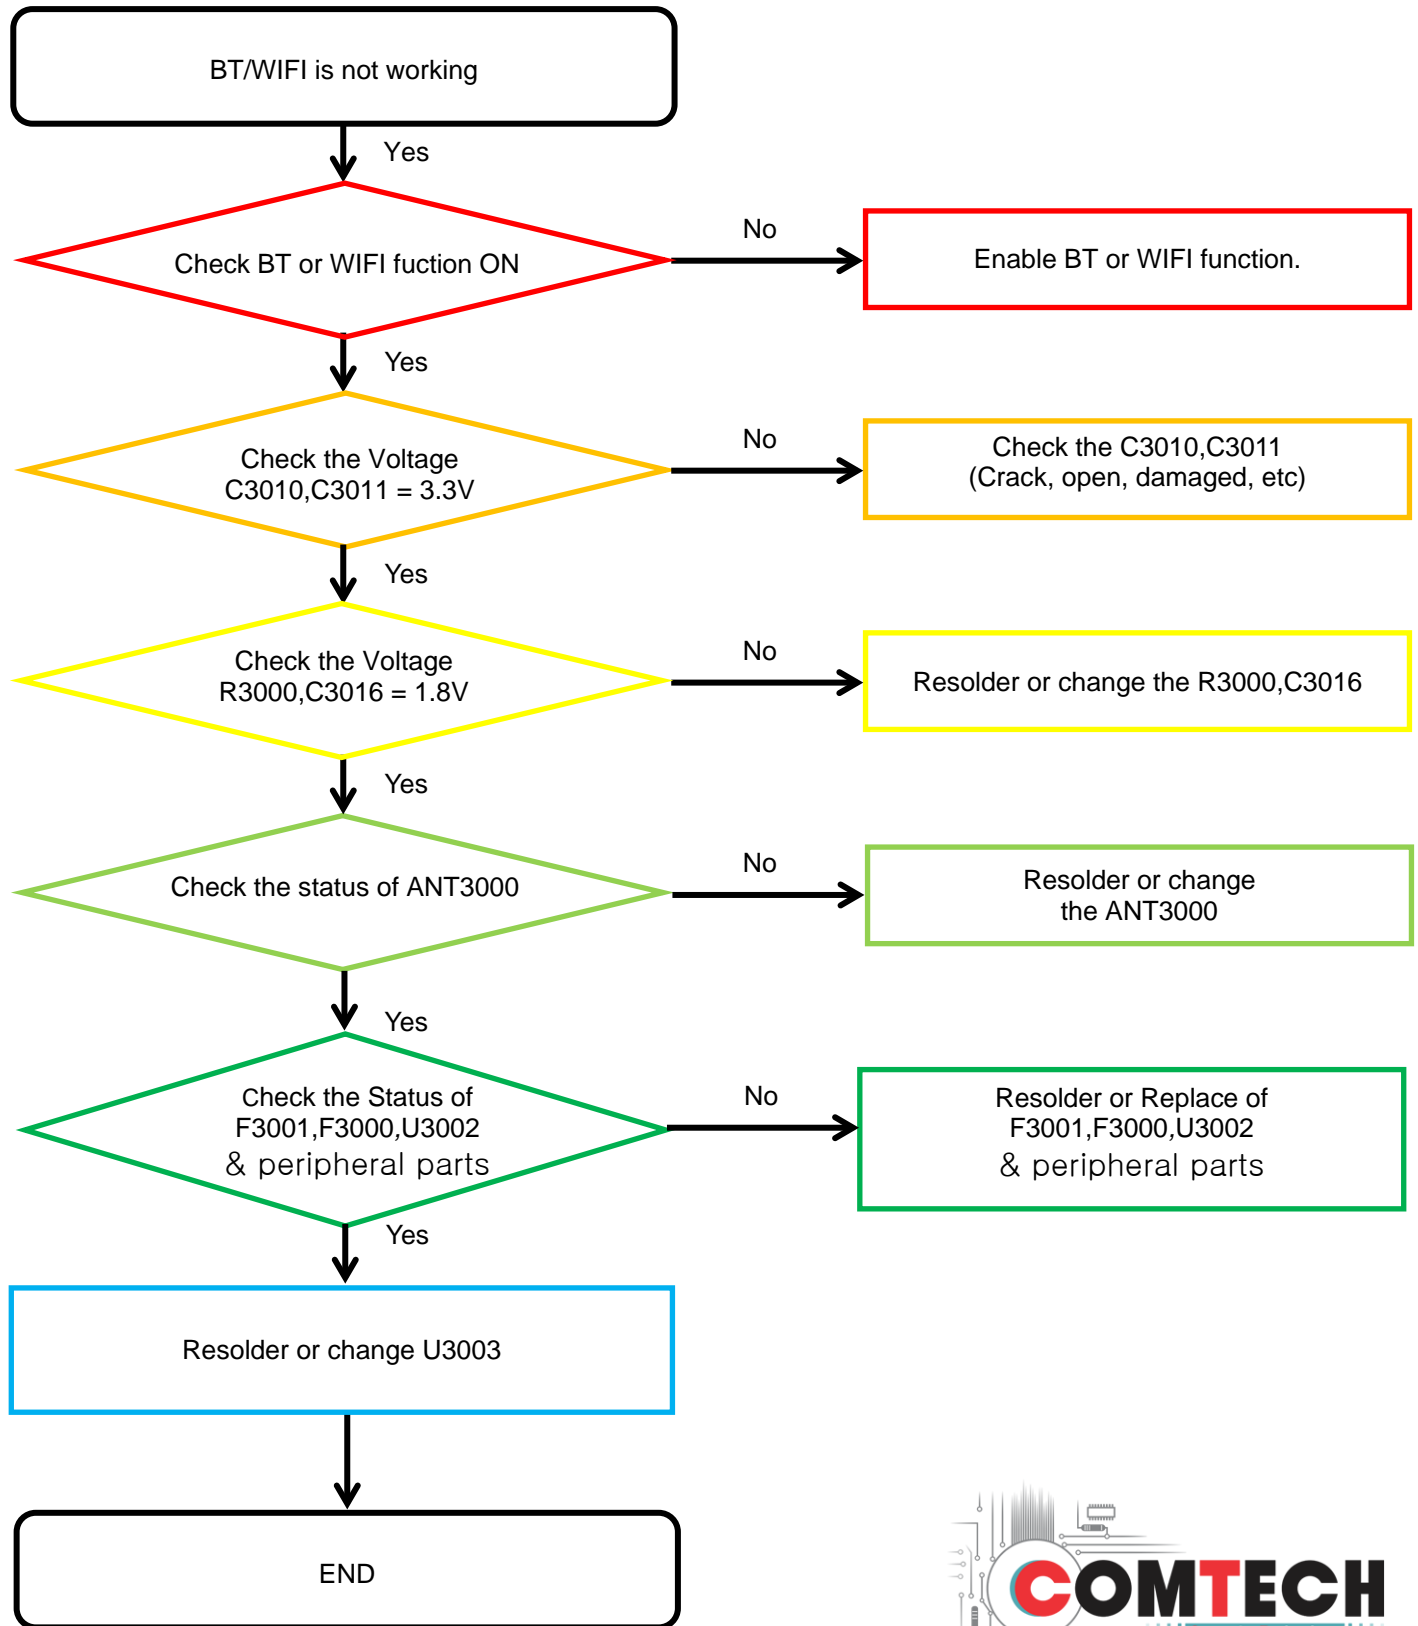

8. Level 3 Repair

8-4-16. BT/WIFI