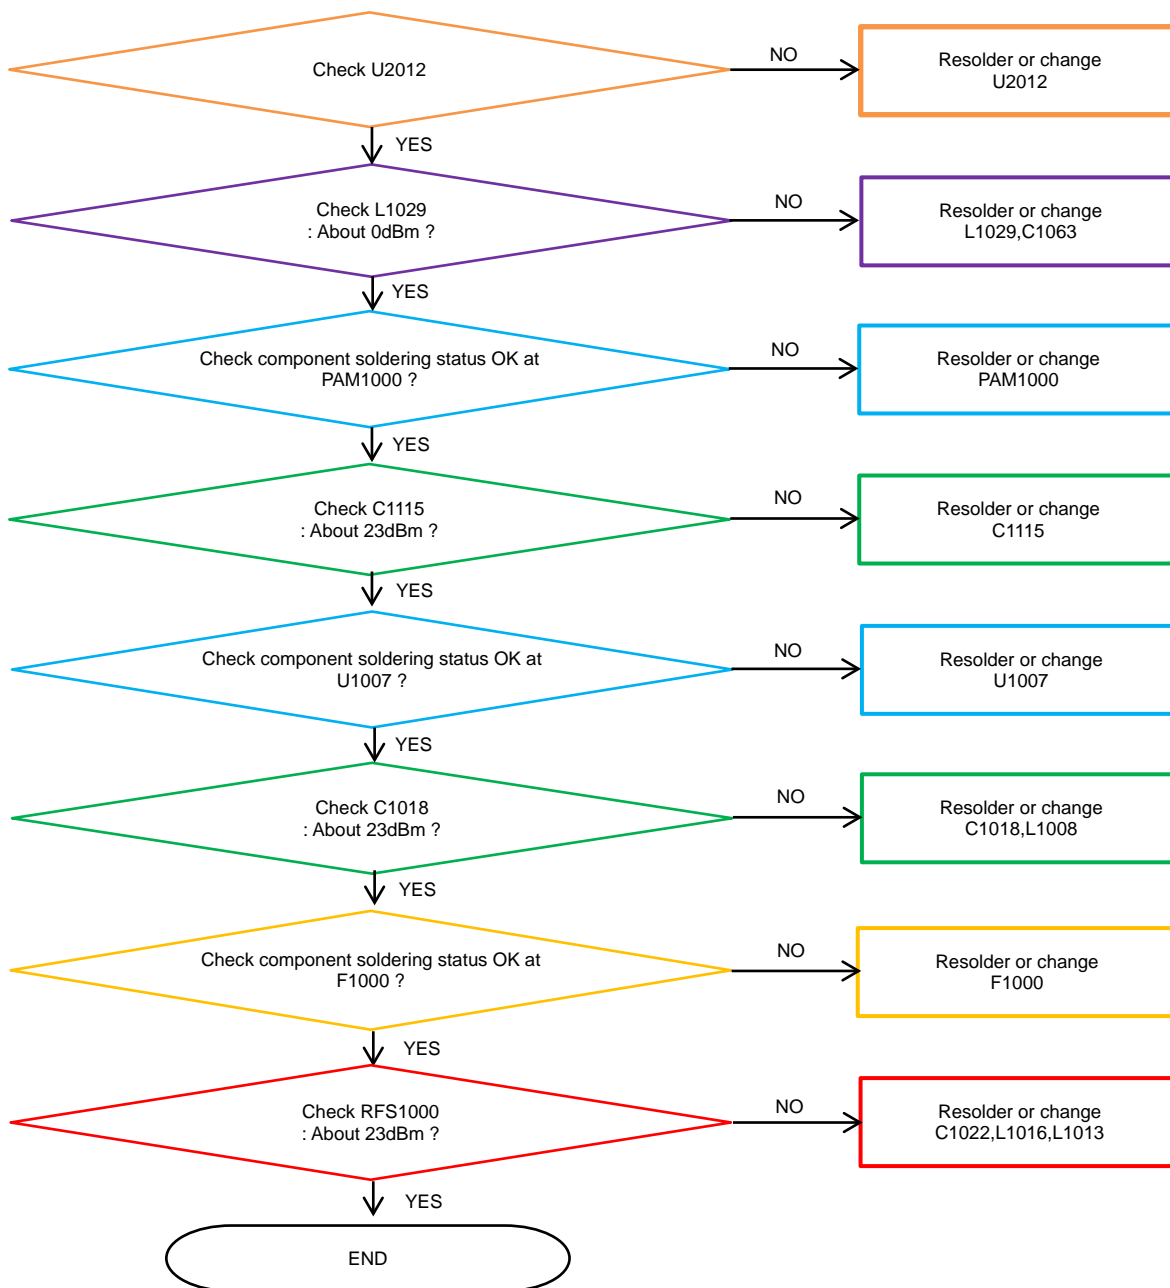

8. Level 3 Repair

8-4-43. LTE B40 TX

8. Level 3 Repair

8-4-44. WCDMA B4, LTE B4/B66 TX [SM-A205G/GN]

8. Level 3 Repair

8-4-45. LTE B12/B17 TX [SM-A205G/GN]

8. Level 3 Repair

8-4-46. LTE B13 TX [SM-A205G/GN]

8. Level 3 Repair

8-4-47. LTE B28 TX [SM-A205G/GN]