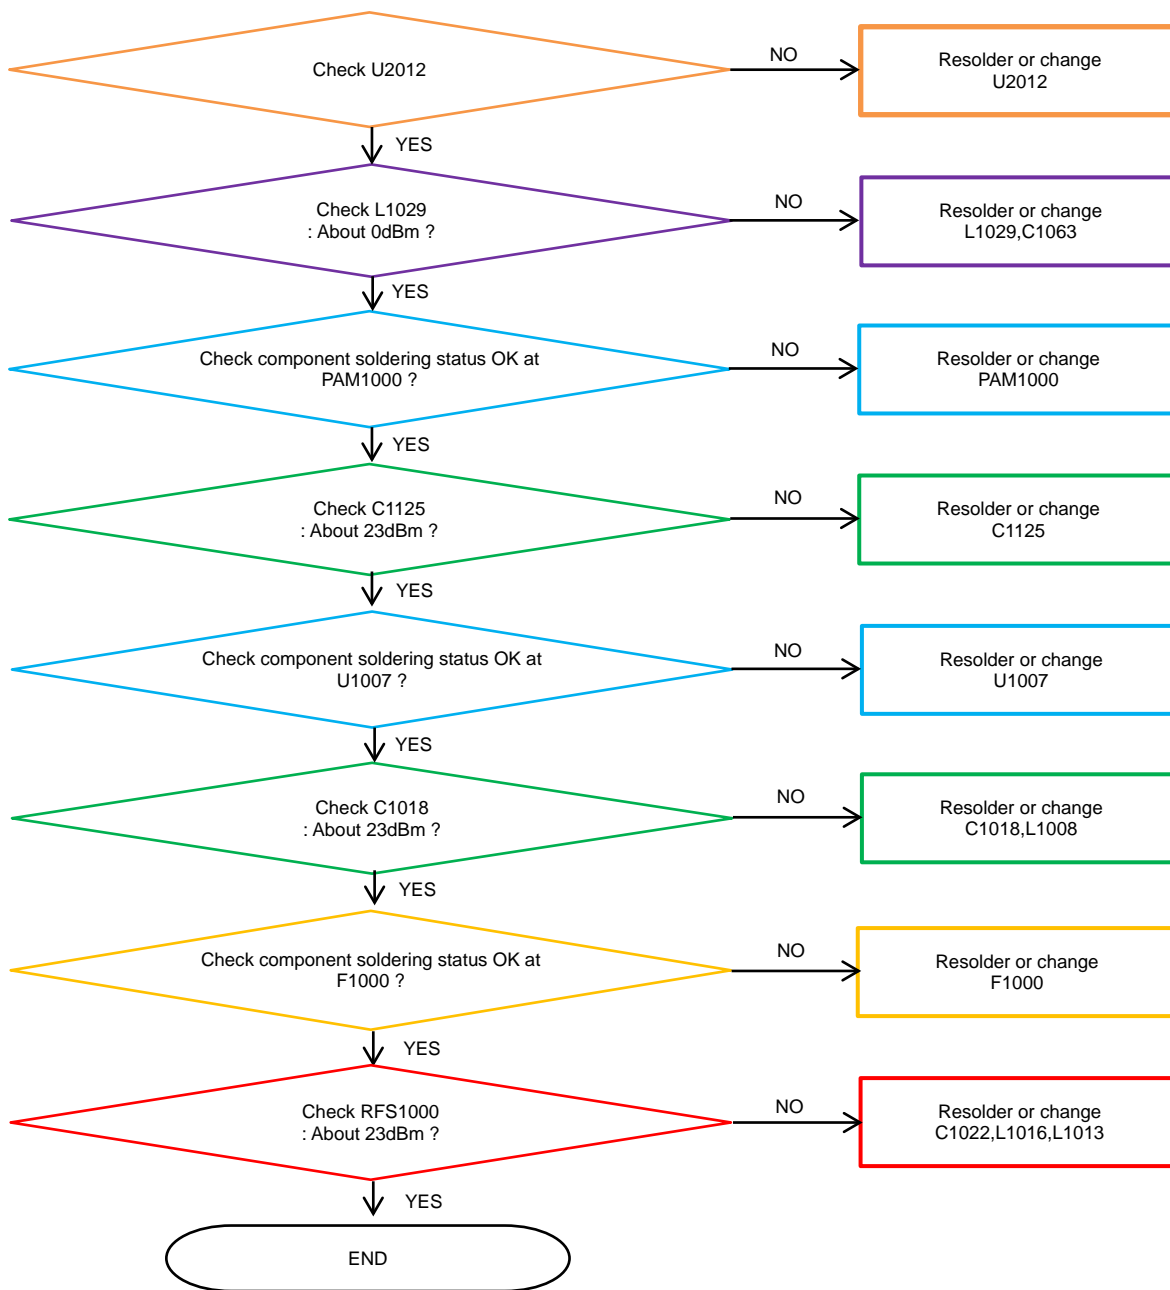

8. Level 3 Repair

8-4-40. LTE B20 TX