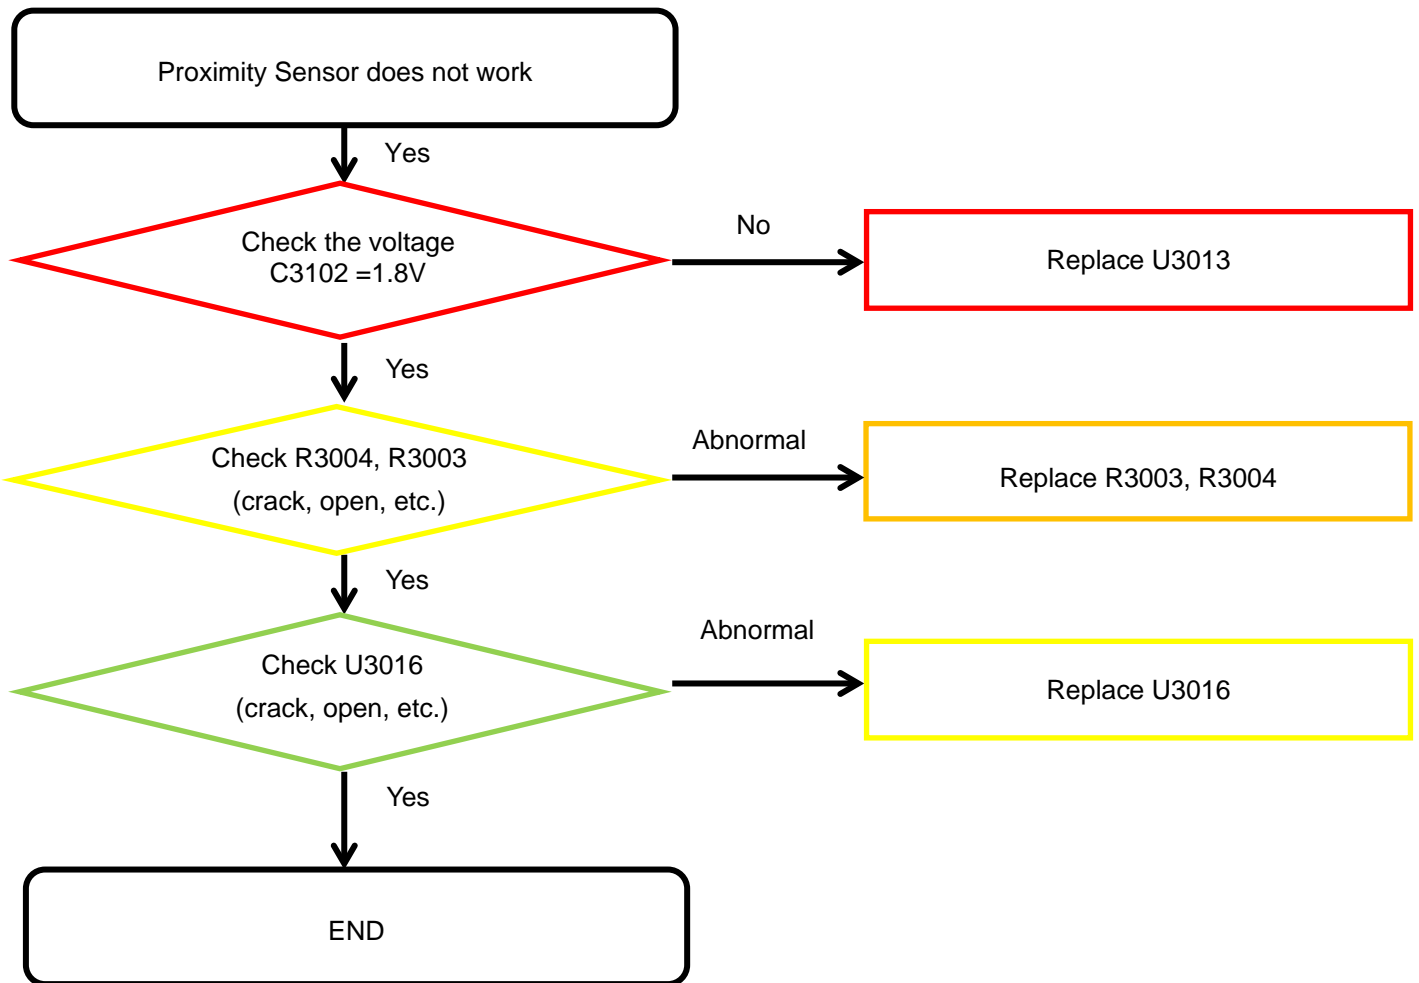

8. Level 3 Repair

8-4-1. Power On

8. Level 3 Repair

8-4-2. Initial

8. Level 3 Repair

8-4-3. No Service

8. Level 3 Repair

8-4-4. SIM Part

8. Level 3 Repair

8-4-5. T-Flash Part

8. Level 3 Repair

8-4-6. Cable Charging Part

8. Level 3 Repair

8-4-7-1. 6AXIS (Accelerator+Gyro) Sensor

8. Level 3 Repair

8-4-7-2. Proximity sensor