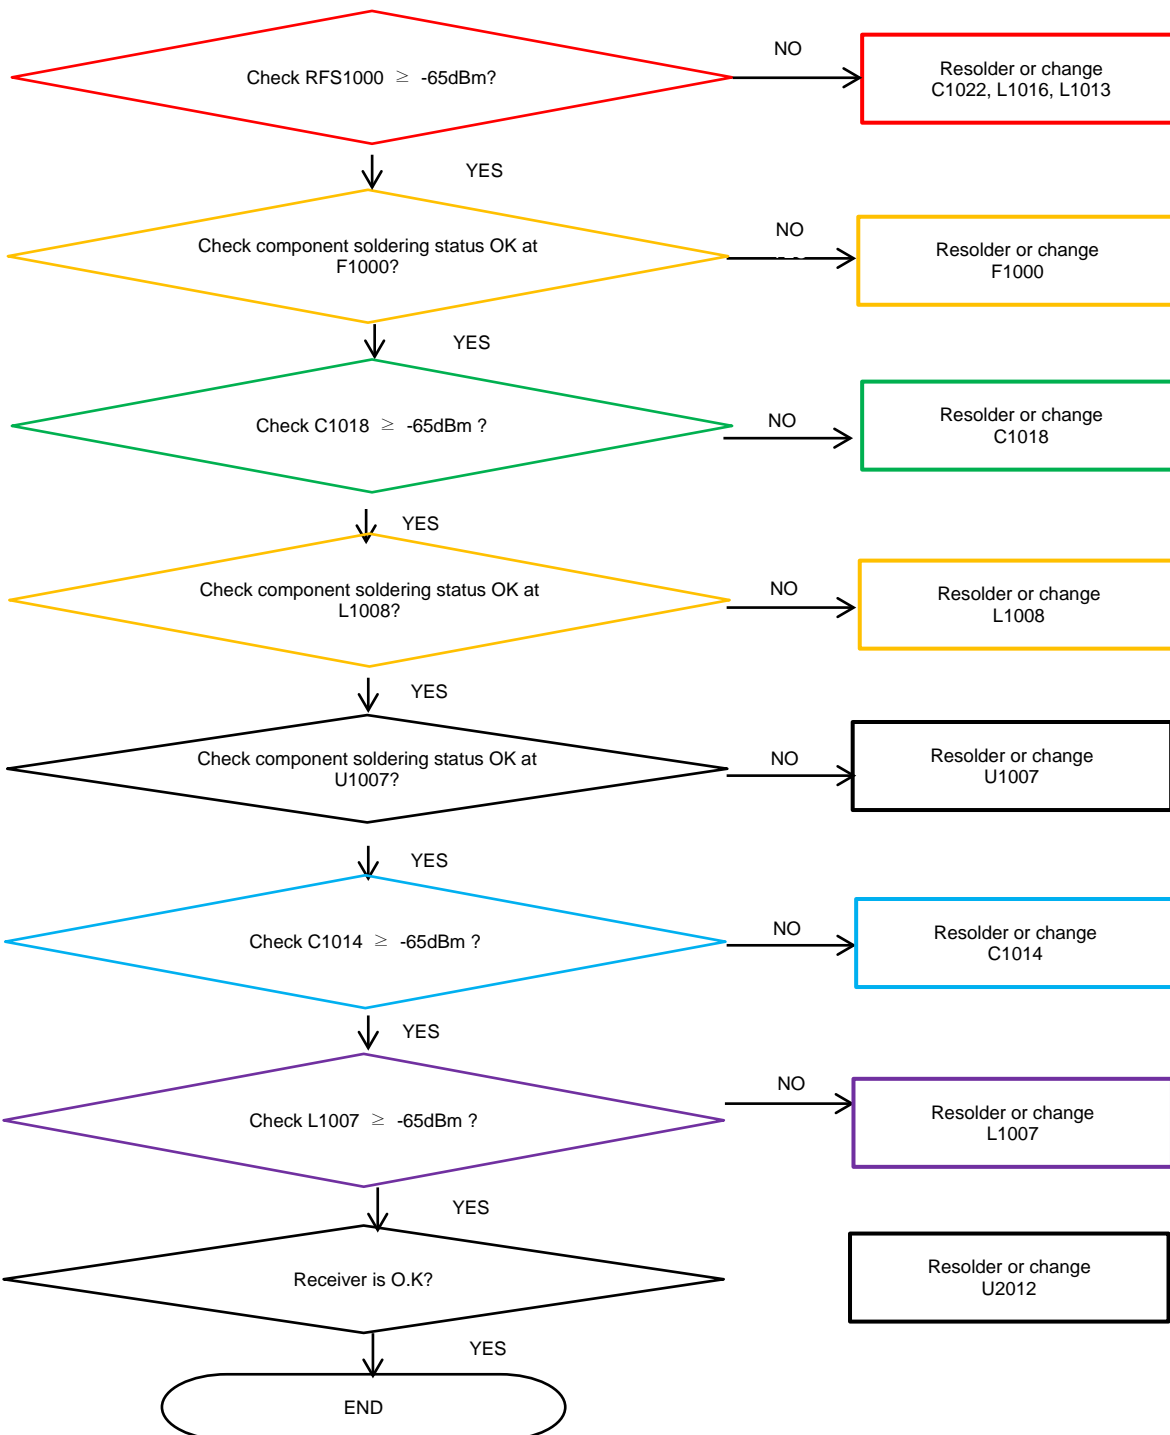

8. Level 3 Repair

8-4-19. FM RADIO

8. Level 3 Repair

8-4-20. LTE B1, WCDMA B1 Rx

8. Level 3 Repair

8-4-21. WCDMA B2 / PCS RX, LTEB2 [SM-A205G/GN]

8. Level 3 Repair

8-4-22. LTE B3 / DCS RX