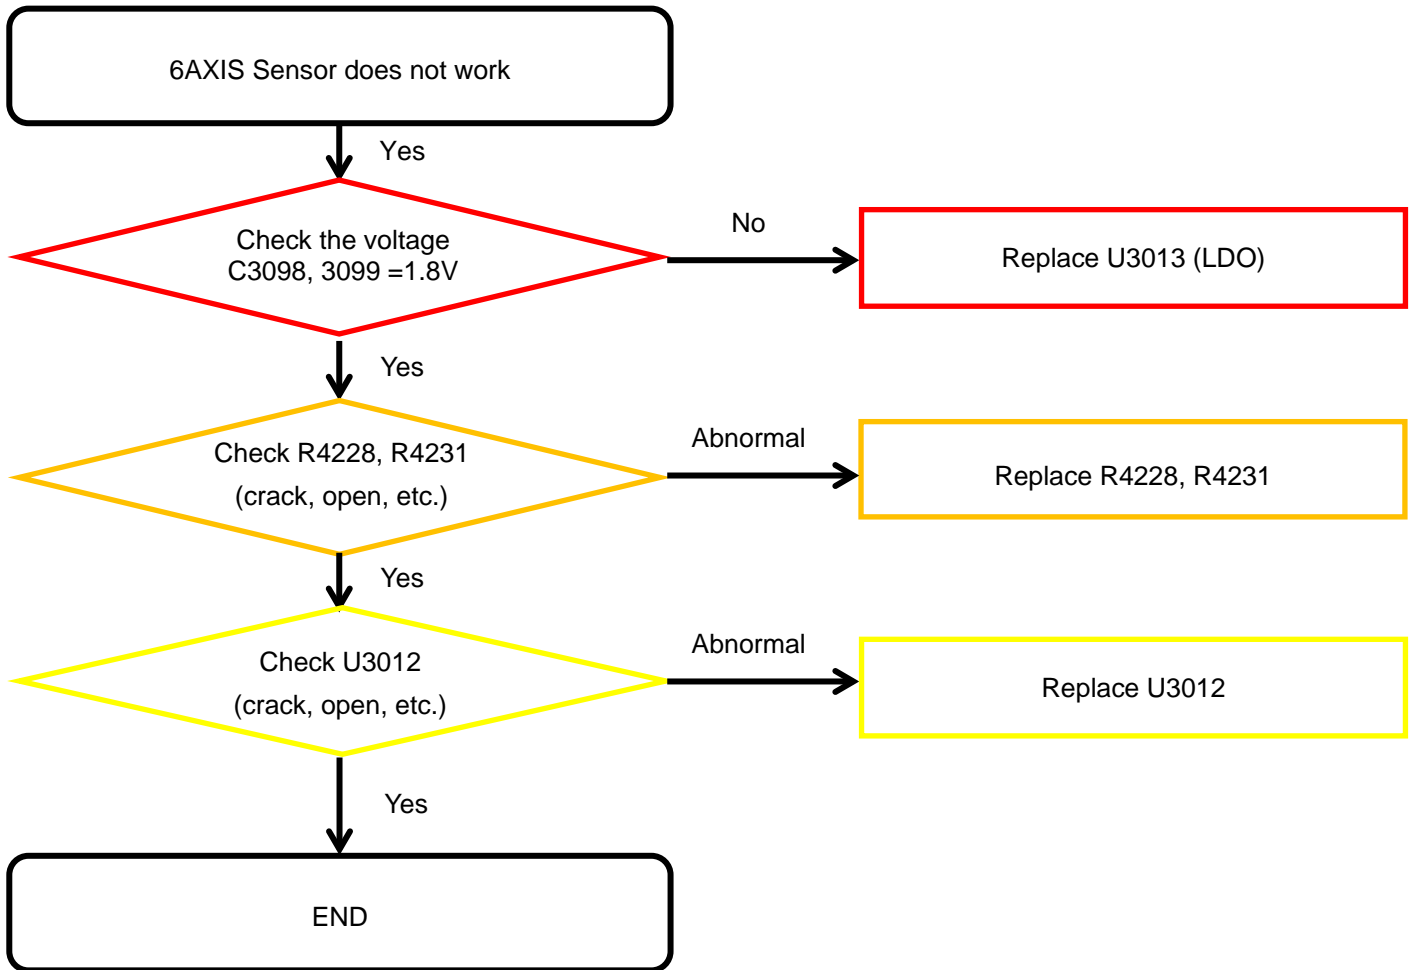

8. Level 3 Repair

8-4-1. Power On

8. Level 3 Repair

8-4-2. Initial

8. Level 3 Repair

8-4-3. No Service

8. Level 3 Repair

8-4-4. SIM Part

8. Level 3 Repair

8-4-5. T-Flash Part

8. Level 3 Repair

8-4-6. Cable Charging Part

8. Level 3 Repair

8-4-7-1. 6AXIS (Accelerator+Gyro) Sensor

8. Level 3 Repair

8-4-7-2. Proximity sensor