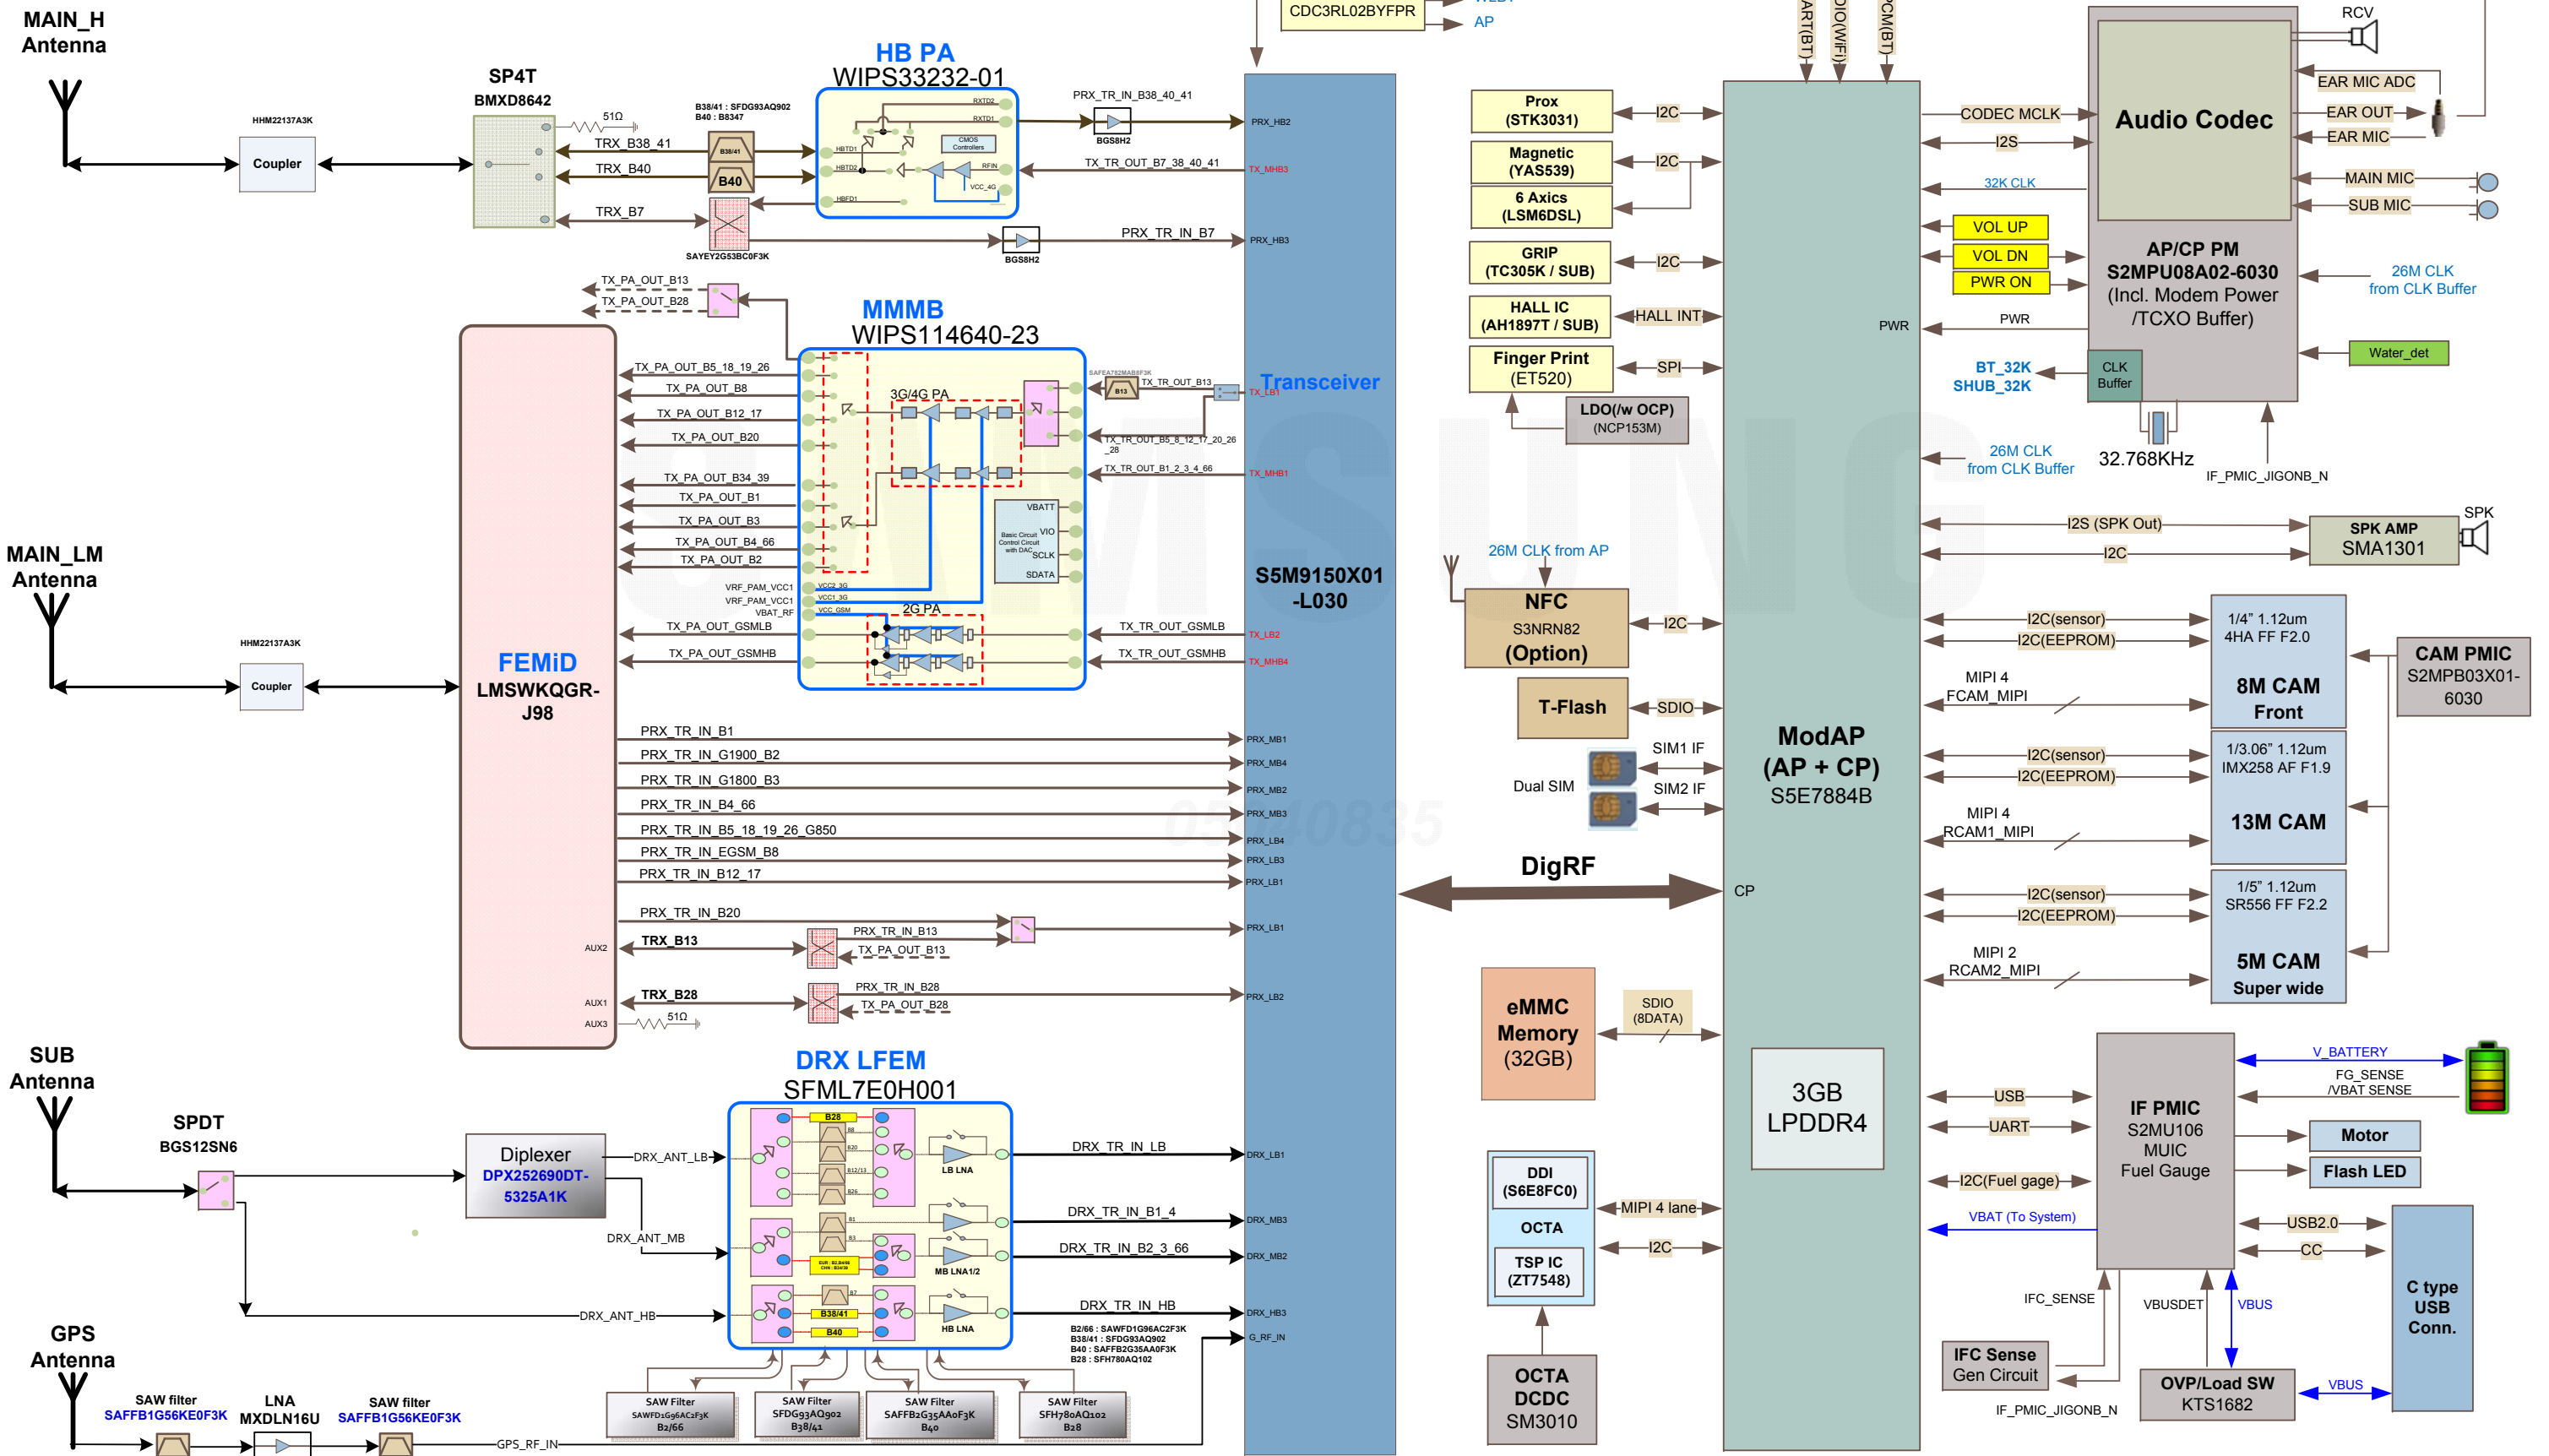

ANT2000

SM-A205F

A205G Block Diagram(Global)

[지원밴드]
 2G: GSM900/DCS/PCS/GSM850
 3G: B1/B2/B4/B5/B8
 4G_FDD: B1/B2/B3/B4/B5/B7/B8/B12
 /B13/B17/B20/B28/B66
 4G_TDD: B38/B40/B41

Confidential

A20GN Block Diagram(Global)

[지원밴드]
 2G: GSM900/DCS/PCS/GSM850
 3G: B1/B2/B4/B5/B8
 4G_FDD: B1/B2/B3/B4/B5/B7/B8/B12
 /B13/B17/B20/B28/B66
 4G_TDD: B38/B40/B41

Confidential

8. Level 3 Repair

8-3. Flow chart of Troubleshooting.

	
<p>Oscilloscope</p>	<p>Digital Multimeter</p>
	
<p>Power Supply</p>	<p>+ driver, ESD Safe Tweezer</p>
	
<p>8960 & Spectrum Analyzer</p>	<p>Soldering iron</p>

8. Level 3 Repair

8-4-1. Power On

8. Level 3 Repair

8-4-2. Initial

8. Level 3 Repair

8-4-3. No Service

8. Level 3 Repair

8-4-4. SIM Part