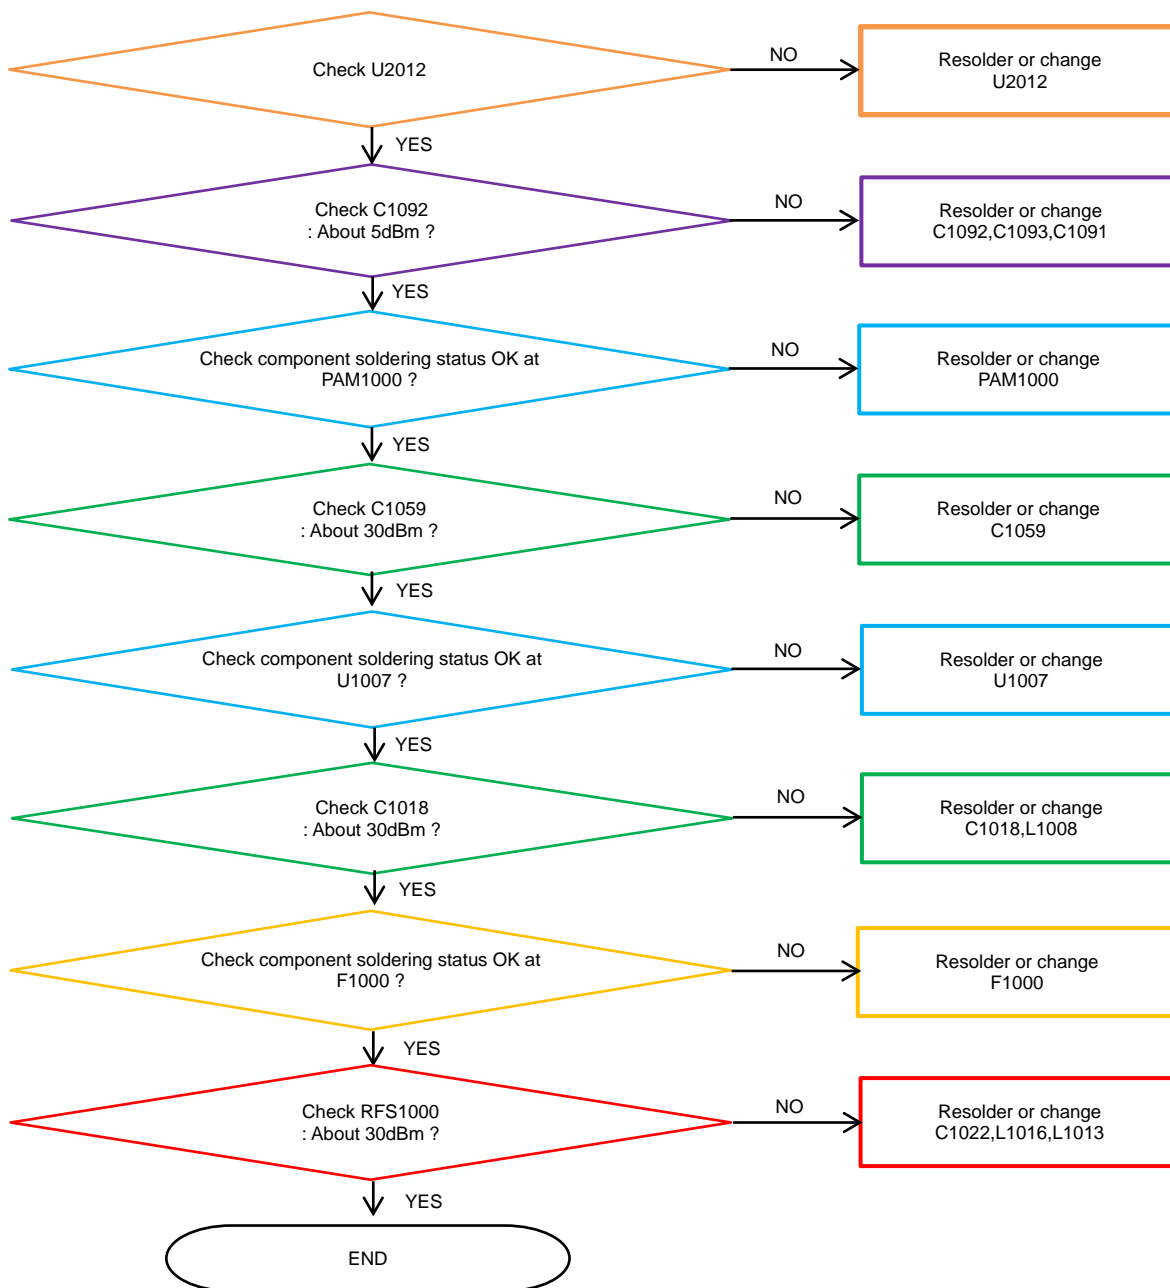

8. Level 3 Repair

8-4-27. LTE B12, 17 RX

8. Level 3 Repair

8-4-28. LTE B13 RX [SM-A205G/GN]

8. Level 3 Repair

8-4-29. LTE B28 RX [SM-A205G/GN]

8. Level 3 Repair

8-4-30. LTE B7 RX

8. Level 3 Repair

8-4-31. LTE B38_41 RX

8. Level 3 Repair

8-4-32. LTE B40 RX

8. Level 3 Repair

8-4-33. GSM 850 / GSM900 TX

8. Level 3 Repair

8-4-34. GSM1800/ GSM1900 TX