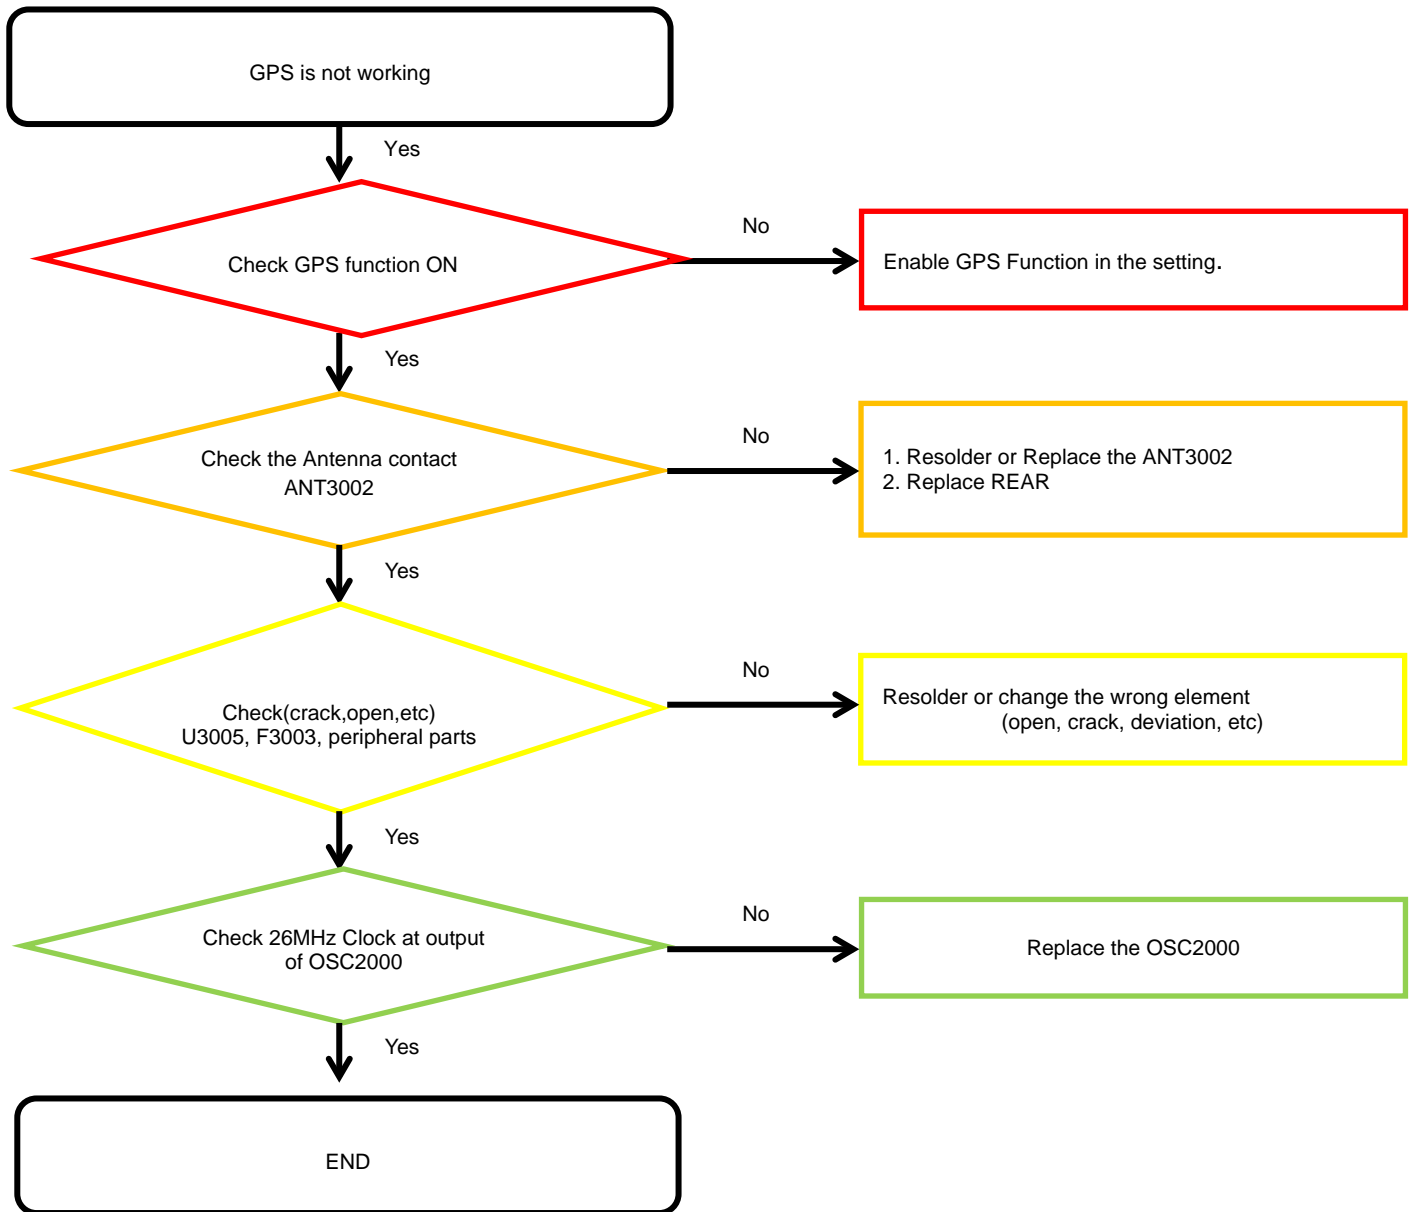

8. Level 3 Repair

8-4-15. Motor

8. Level 3 Repair

8-4-16. BT/WIFI

8. Level 3 Repair

8-4-17. GPS

8. Level 3 Repair

8-4-18. NFC [SM-A205FN/GN]