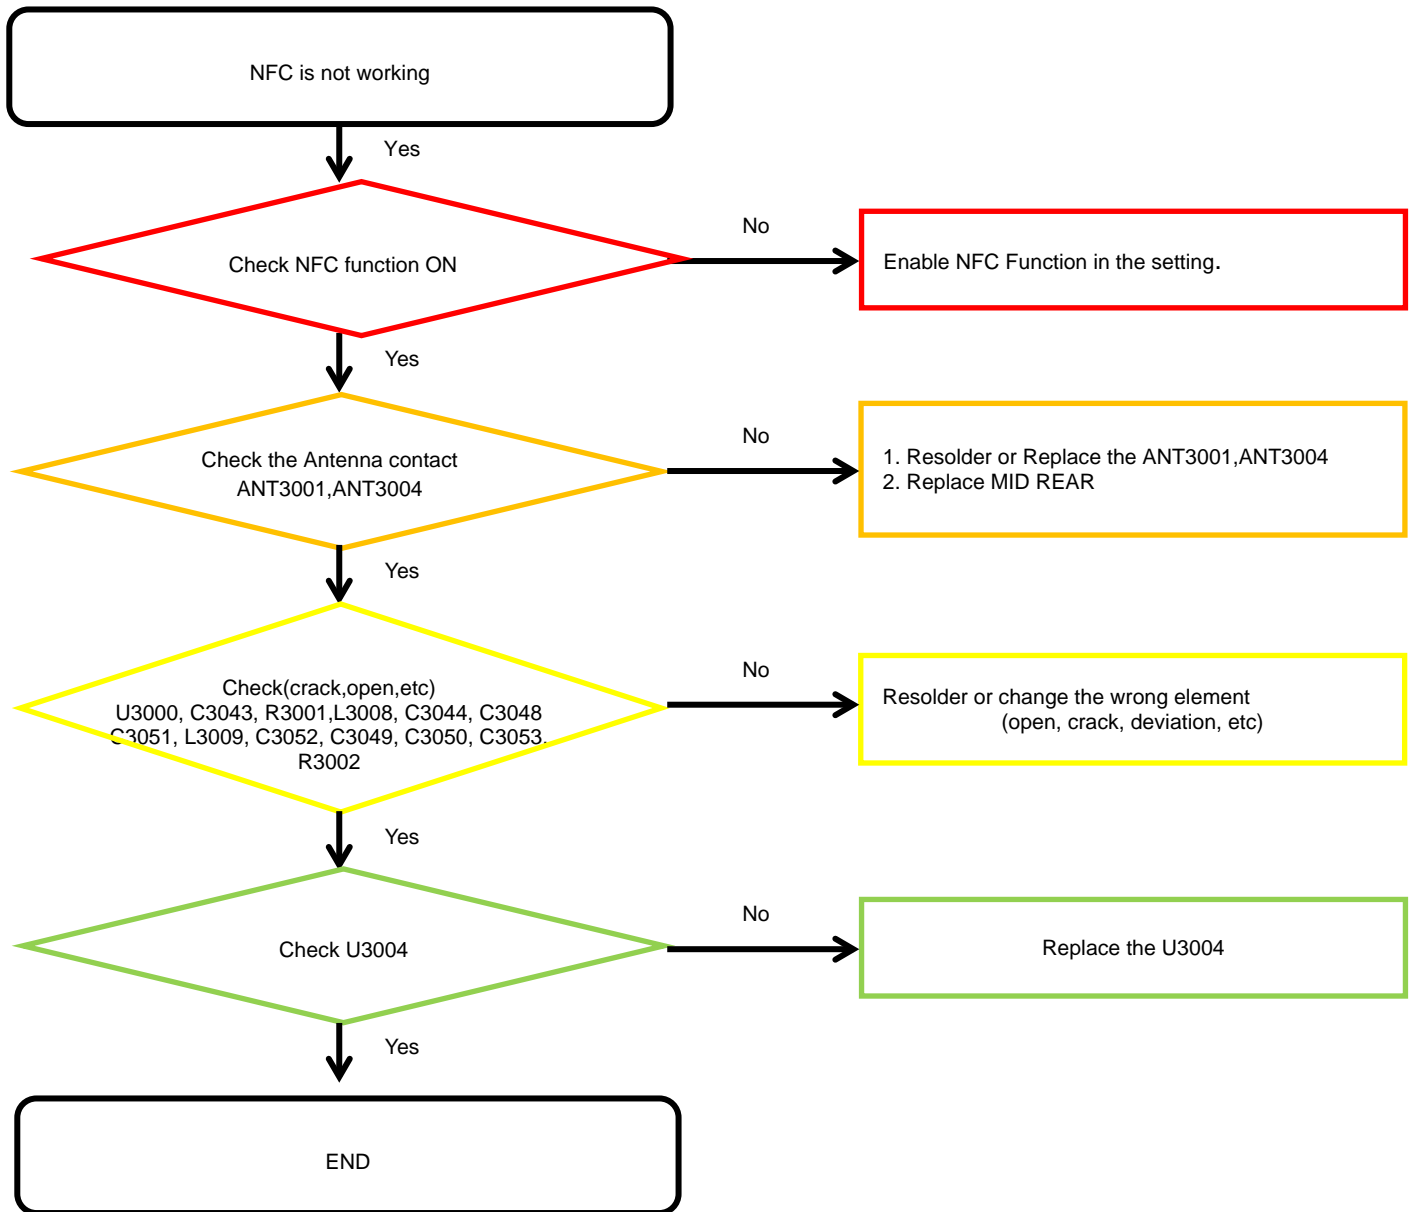

8. Level 3 Repair

8-4-15. Motor

8. Level 3 Repair

8-4-16. BT/WIFI

8. Level 3 Repair

8-4-17. GPS

8. Level 3 Repair

8-4-18. NFC [SM-A205FN/GN]