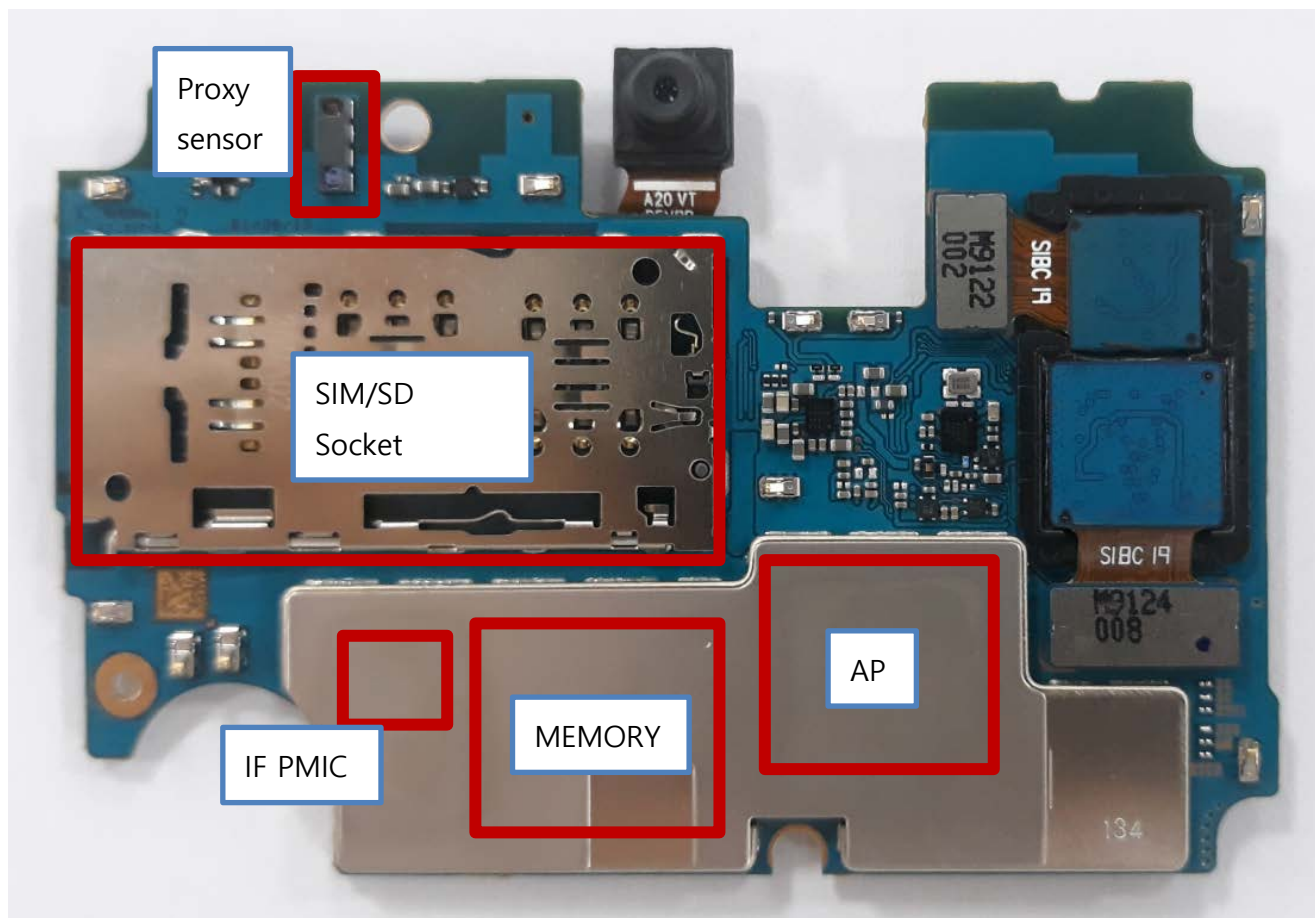

8. Level 3 Repair

8-1. Components Layout

8. Level 3 Repair

A205FN Block Diagram

[지원밴드]
 2G: GSM900/DCS/PCS/GSM850
 3G: B1/B2/B5/B8
 4G_FDD: B1/B3/B5/B7/B20
 4G_TDD: B38/B40/B41

Confidential

SM-A205FN

U3016

SIM4UP

SIM3

SIM1

SIM2

HDC7003

SC6005

UCP400

HDC7001