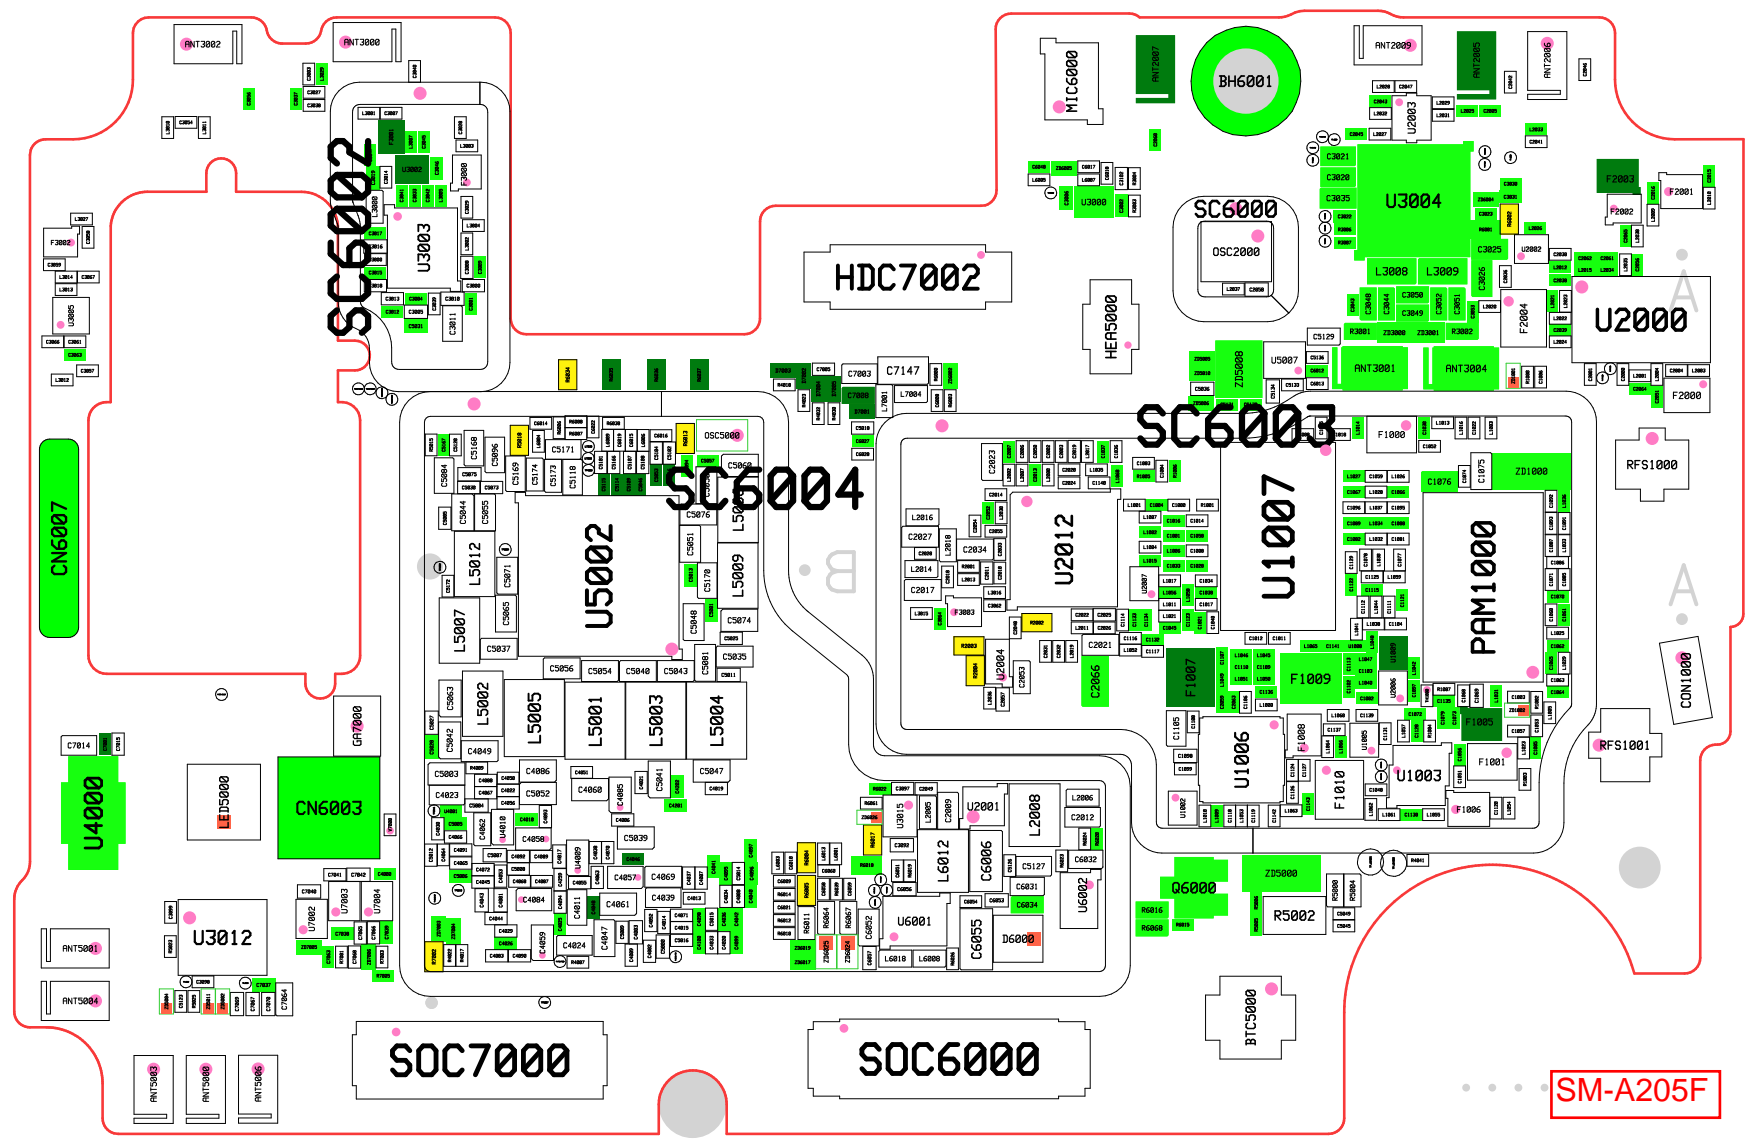

ANT2000

SM-A205F

A205G Block Diagram(Global)

[지원밴드]
 2G: GSM900/DCS/PCS/GSM850
 3G: B1/B2/B4/B5/B8
 4G_FDD: B1/B2/B3/B4/B5/B7/B8/B12
 /B13/B17/B20/B28/B66
 4G_TDD: B38/B40/B41

Confidential

A20GN Block Diagram(Global)