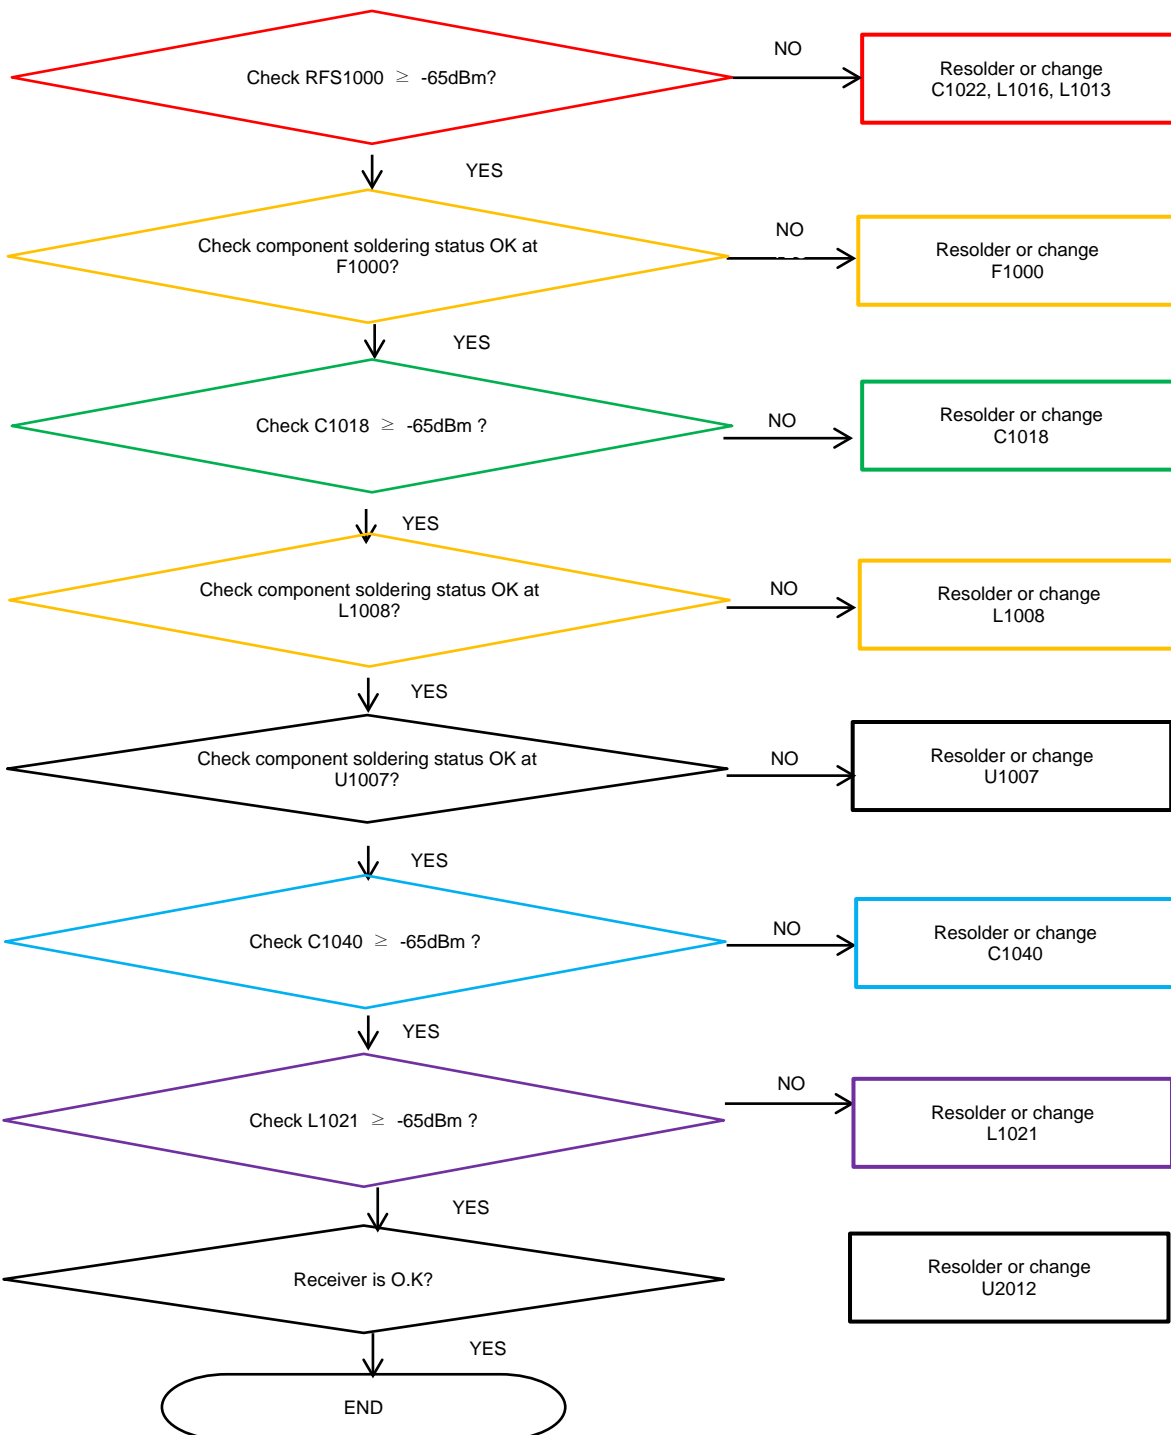

8. Level 3 Repair

8-4-24. LTE, WCDMA B5 / GSM850 RX