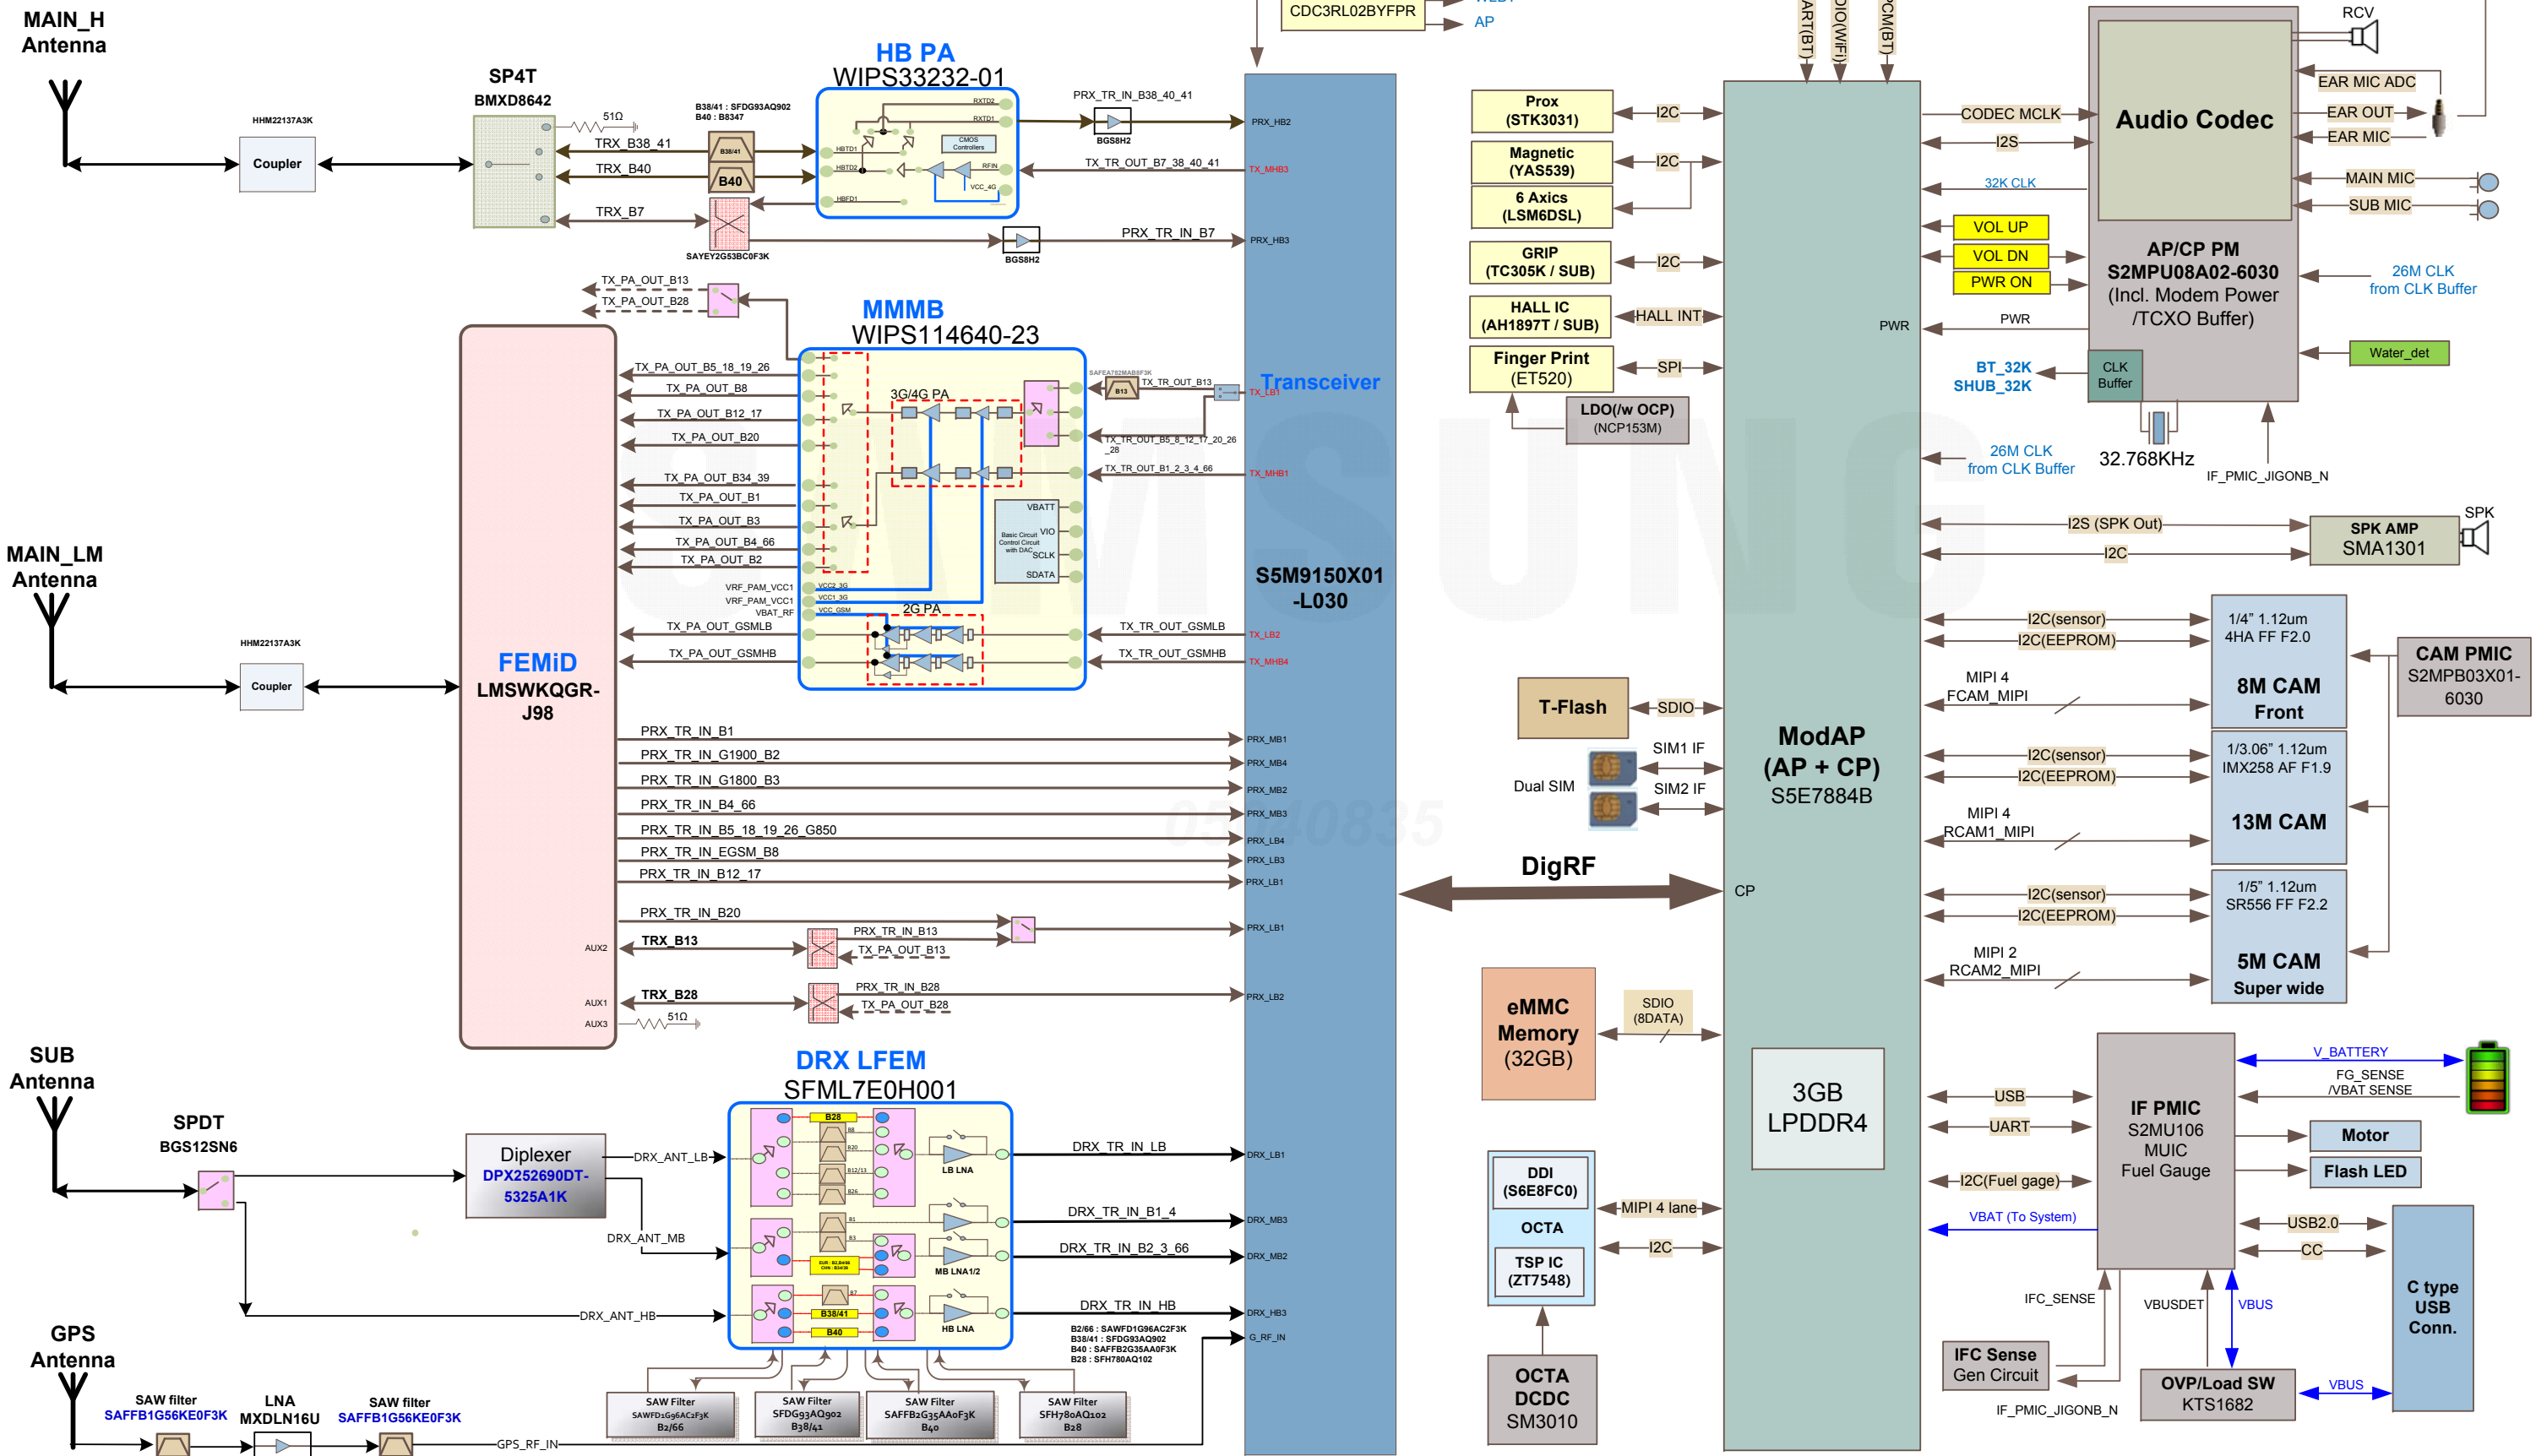

ANT2000

SM-A205F

A205G Block Diagram(Global)

[지원밴드]
 2G: GSM900/DCS/PCS/GSM850
 3G: B1/B2/B4/B5/B8
 4G_FDD: B1/B2/B3/B4/B5/B7/B8/B12
 /B13/B17/B20/B28/B66
 4G_TDD: B38/B40/B41

Confidential

A20GN Block Diagram(Global)

[지원밴드]
 2G: GSM900/DCS/PCS/GSM850
 3G: B1/B2/B4/B5/B8
 4G_FDD: B1/B2/B3/B4/B5/B7/B8/B12
 /B13/B17/B20/B28/B66
 4G_TDD: B38/B40/B41

Confidential

8. Level 3 Repair

8-3. Flow chart of Troubleshooting.

	
<p>Oscilloscope</p>	<p>Digital Multimeter</p>
	
<p>Power Supply</p>	<p>+ driver, ESD Safe Tweezer</p>
	
<p>8960 & Spectrum Analyzer</p>	<p>Soldering iron</p>

8. Level 3 Repair

8-4-1. Power On

8. Level 3 Repair

8-4-2. Initial

8. Level 3 Repair

8-4-3. No Service

8. Level 3 Repair

8-4-4. SIM Part