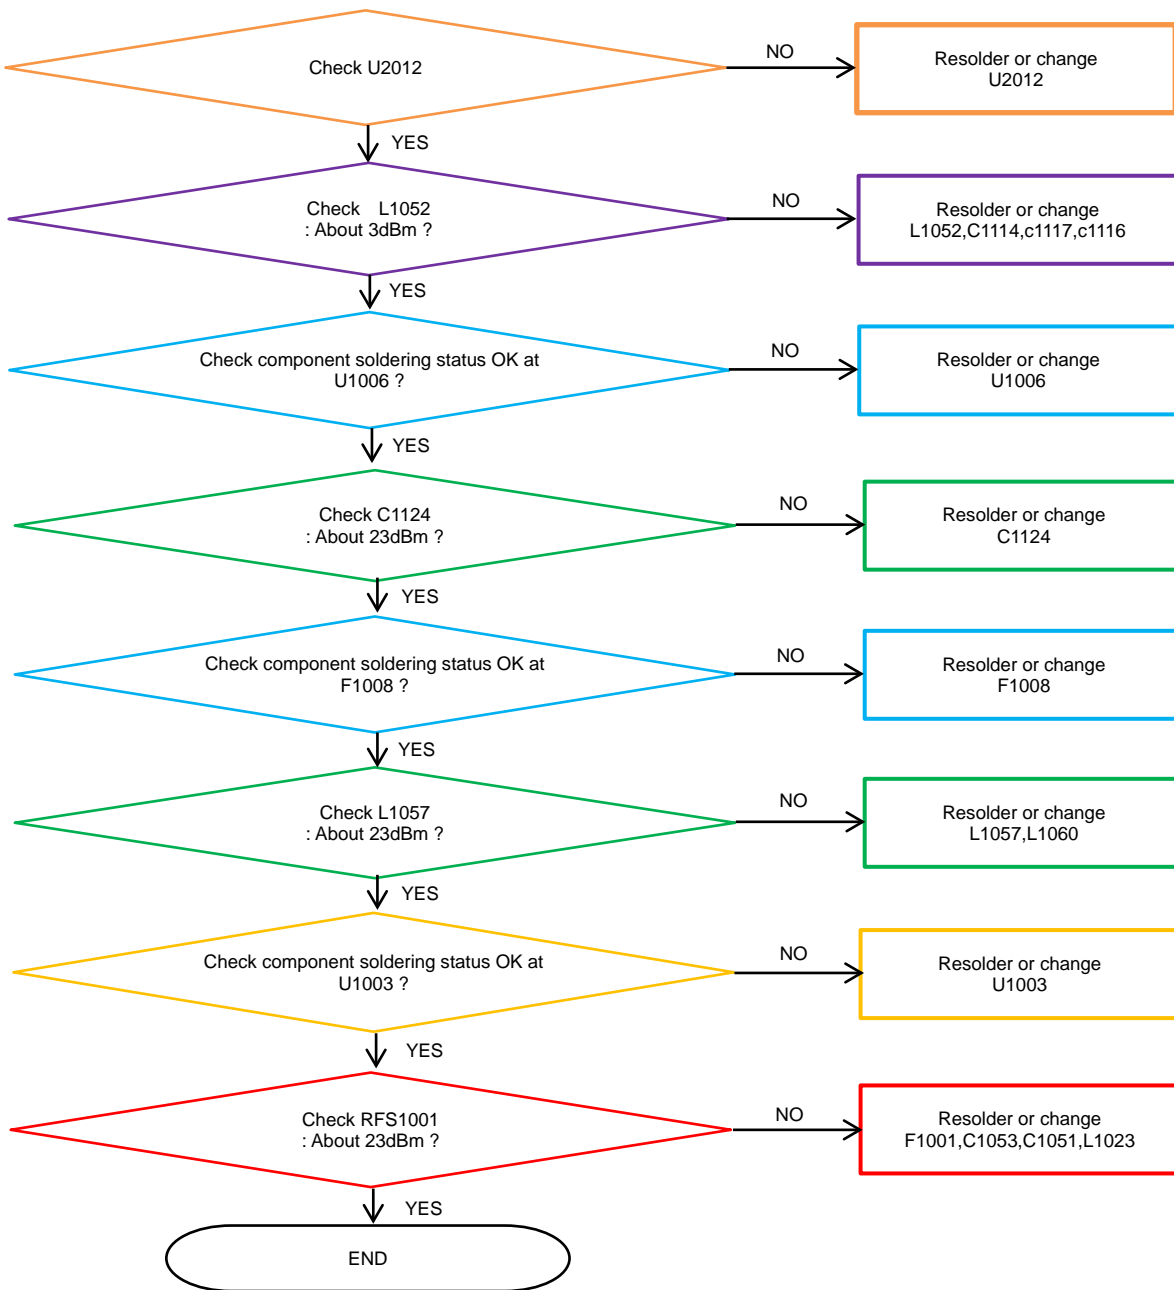

8. Level 3 Repair

8-4-43. LTE B40 TX