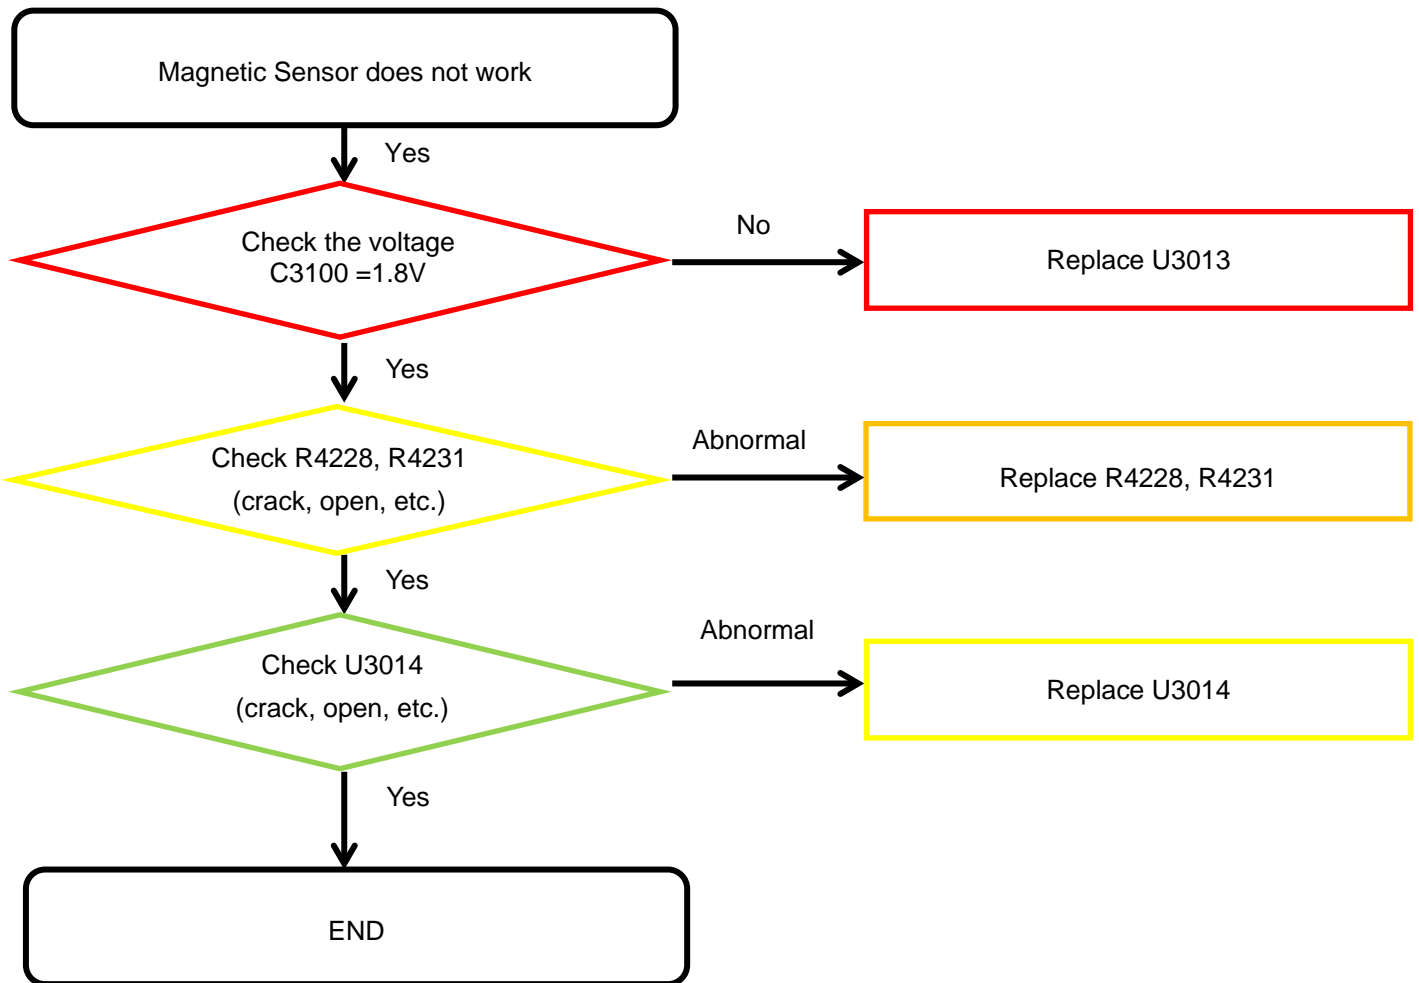

---

8. Level 3 Repair

8-4-7-3. Magnetic sensor