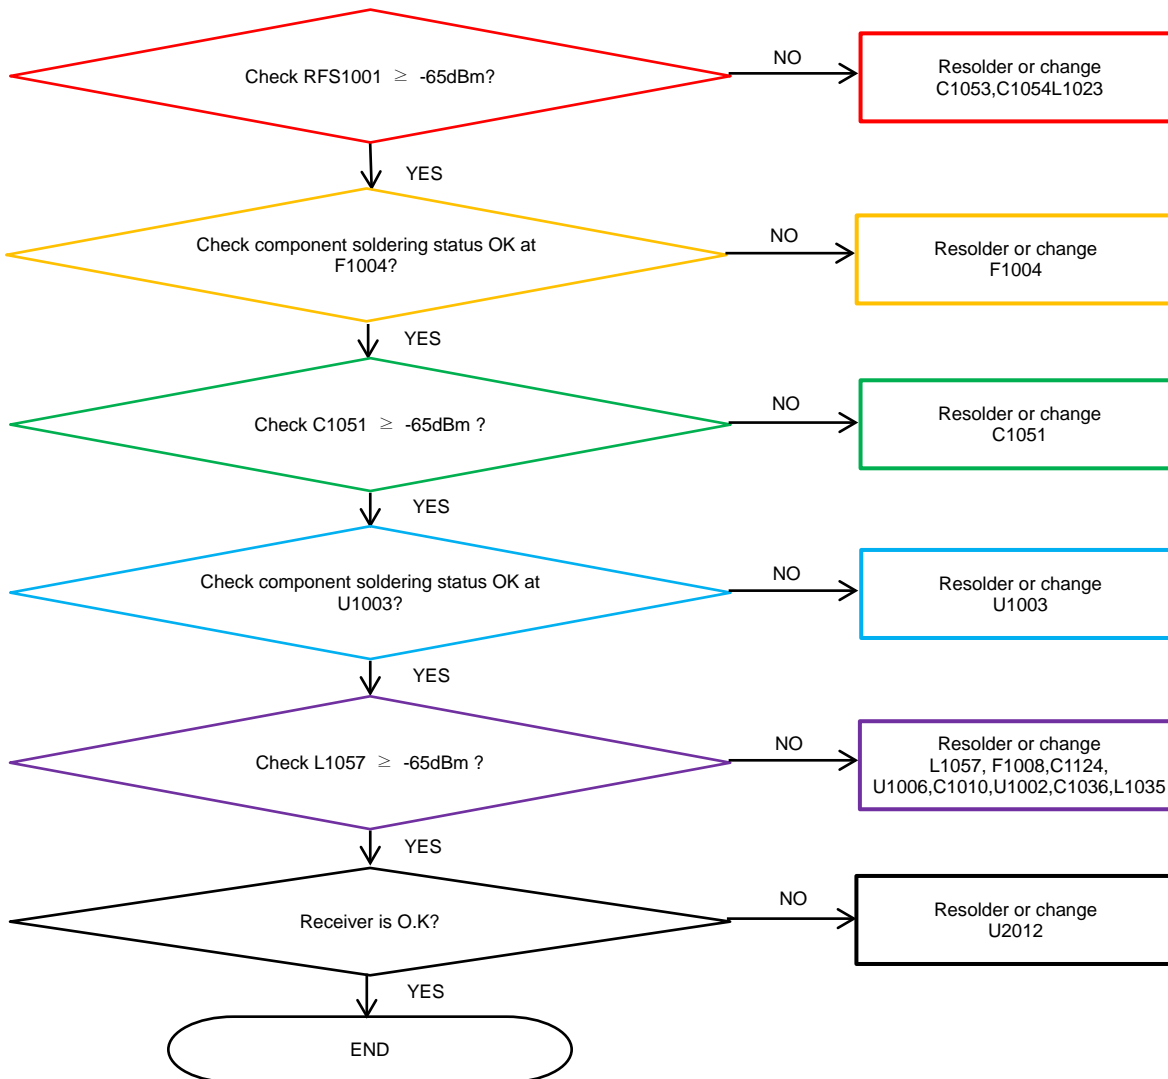

8. Level 3 Repair

8-4-32. LTE B40 RX