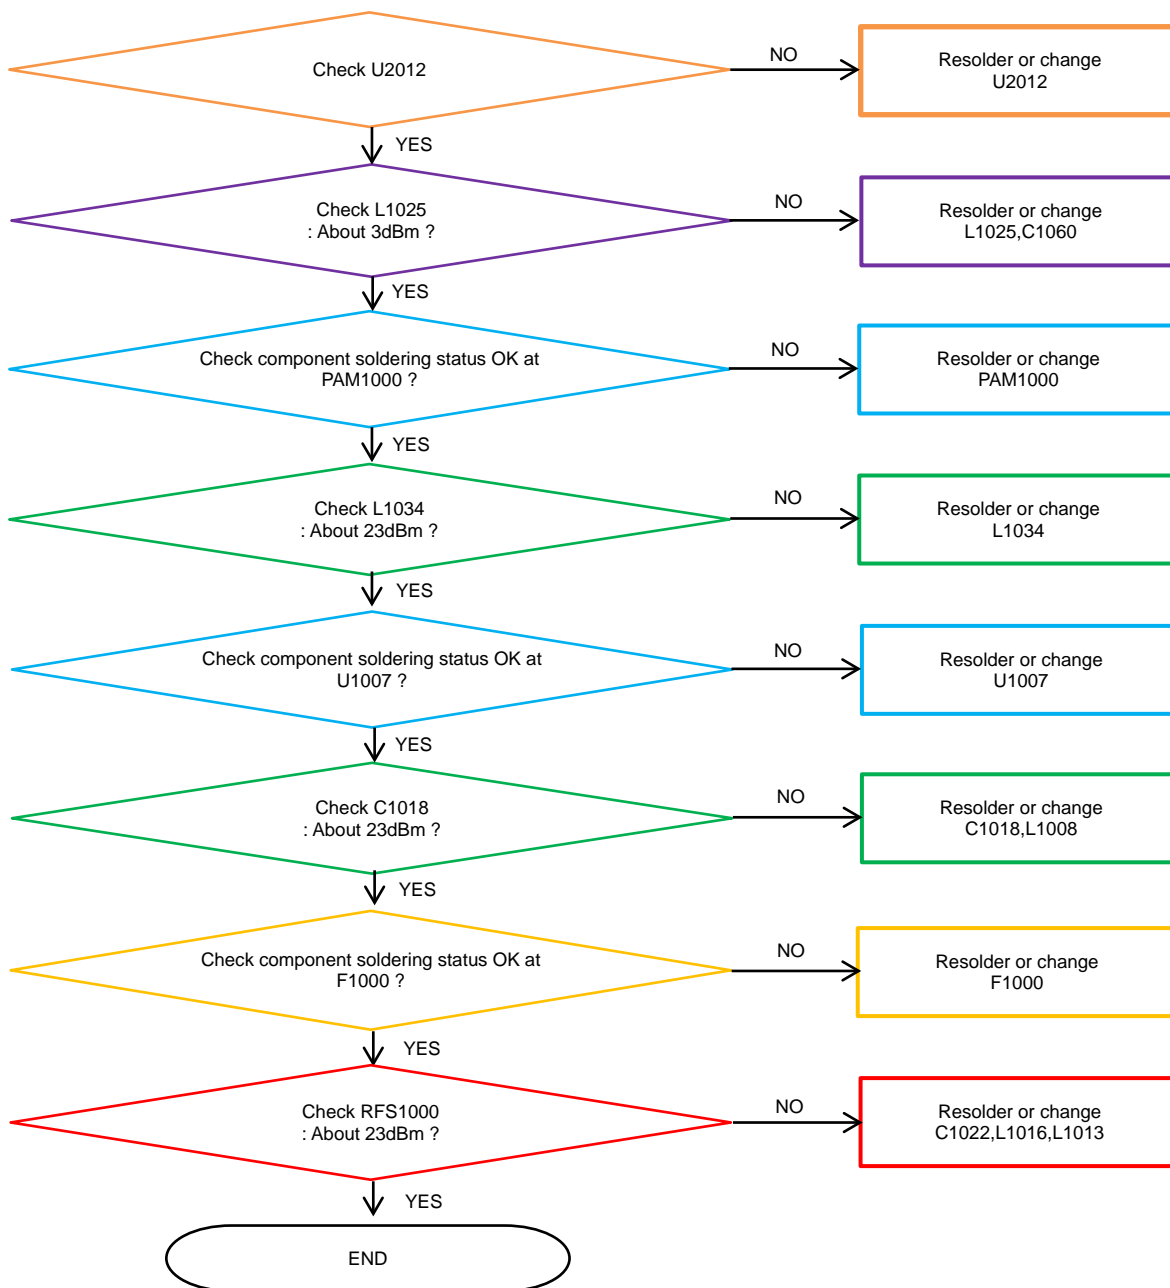

8. Level 3 Repair

8-4-44. WCDMA B4, LTE B4/B66 TX [SM-A205G/GN]