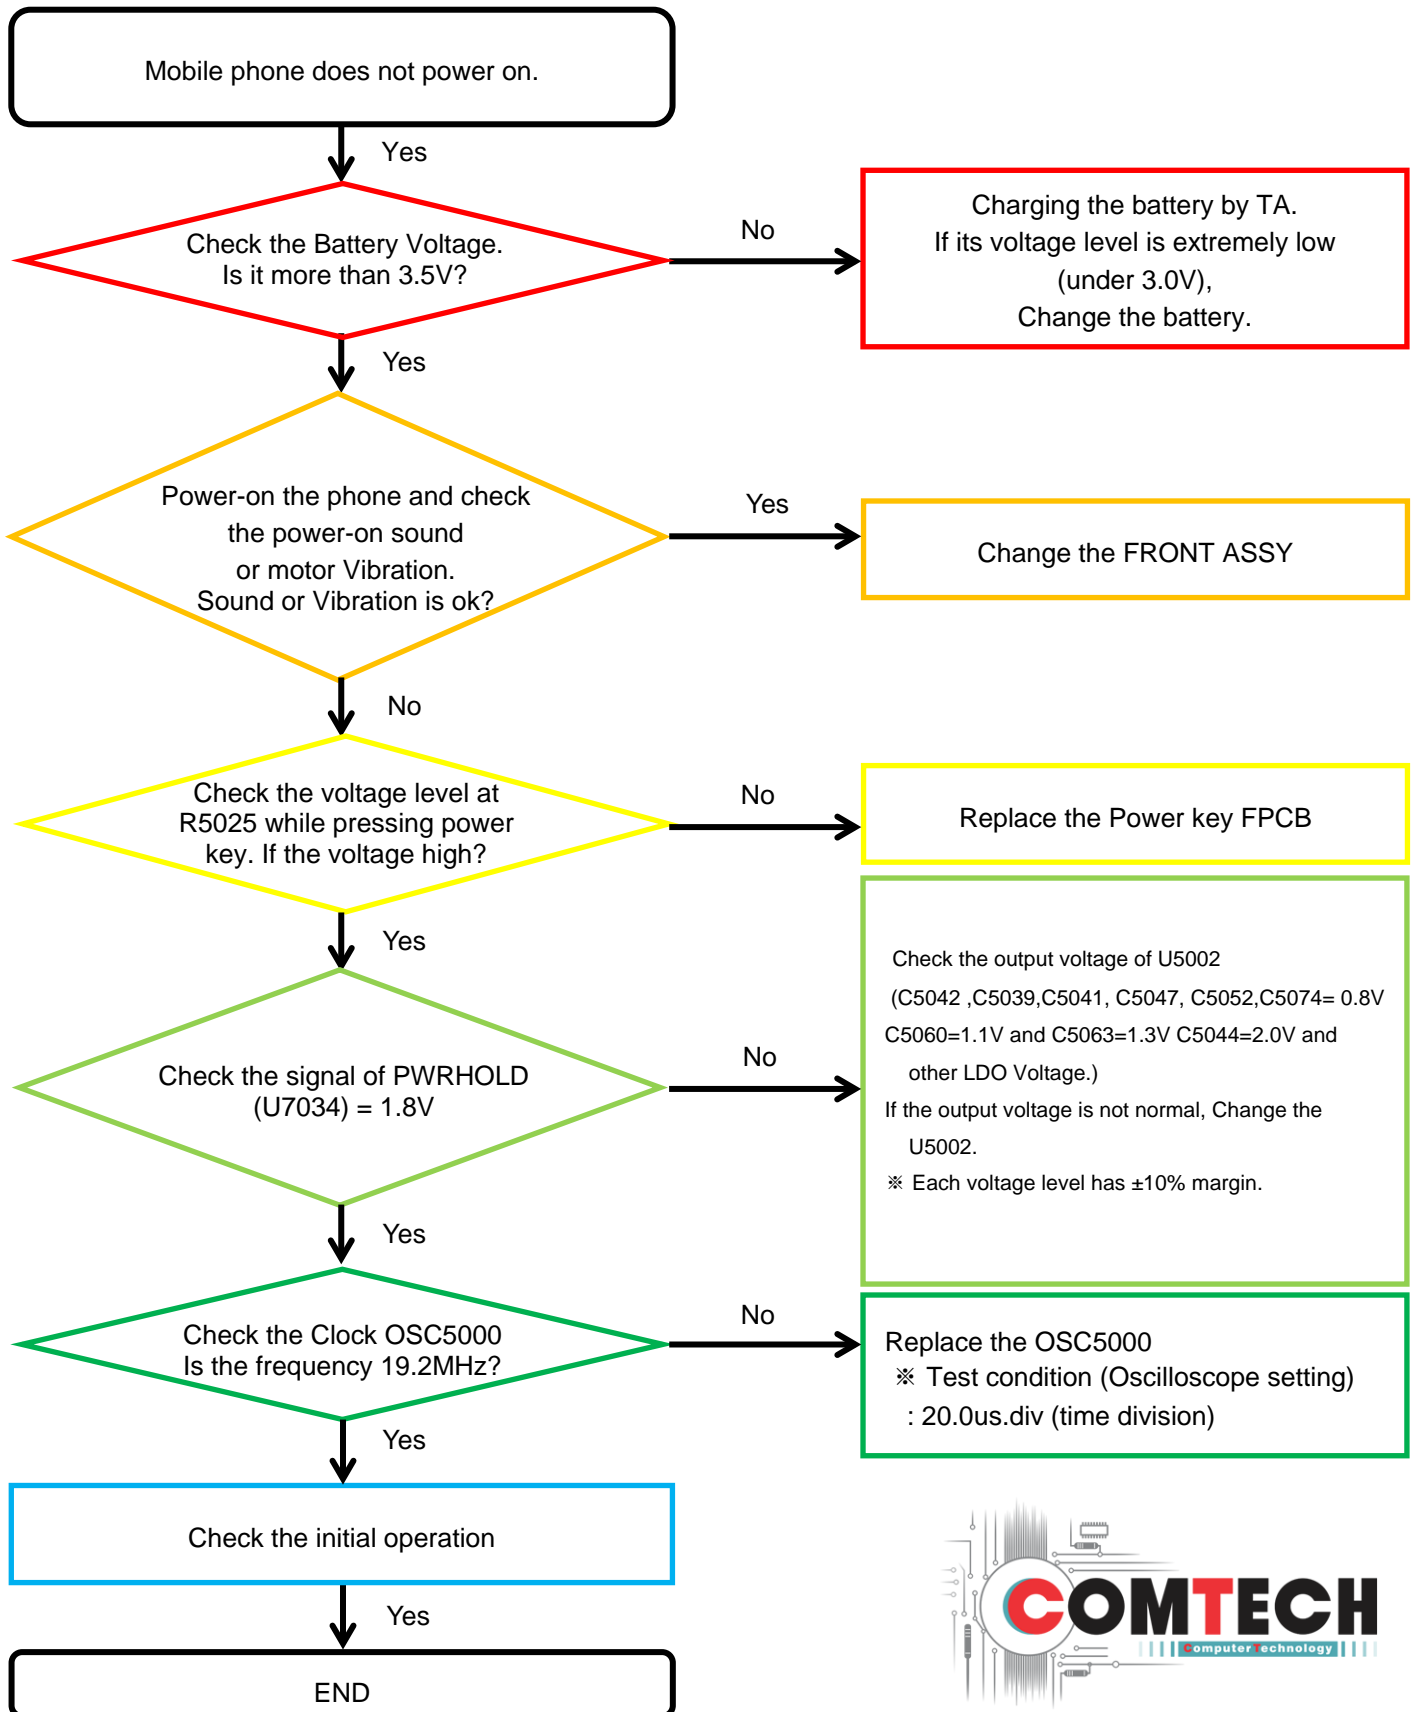

[지원밴드]
 2G: GSM900/DCS/PCS/GSM850
 3G: B1/B2/B4/B5/B8
 4G_FDD: B1/B2/B3/B4/B5/B7/B8/B12
 /B13/B17/B20/B28/B66
 4G_TDD: B38/B40/B41

Confidential

8. Level 3 Repair

8-3. Flow chart of Troubleshooting.

	
<p>Oscilloscope</p>	<p>Digital Multimeter</p>
	
<p>Power Supply</p>	<p>+ driver, ESD Safe Tweezer</p>
	
<p>8960 & Spectrum Analyzer</p>	<p>Soldering iron</p>

8. Level 3 Repair

8-4-1. Power On

8. Level 3 Repair

8-4-2. Initial

8. Level 3 Repair

8-4-3. No Service

8. Level 3 Repair

8-4-4. SIM Part