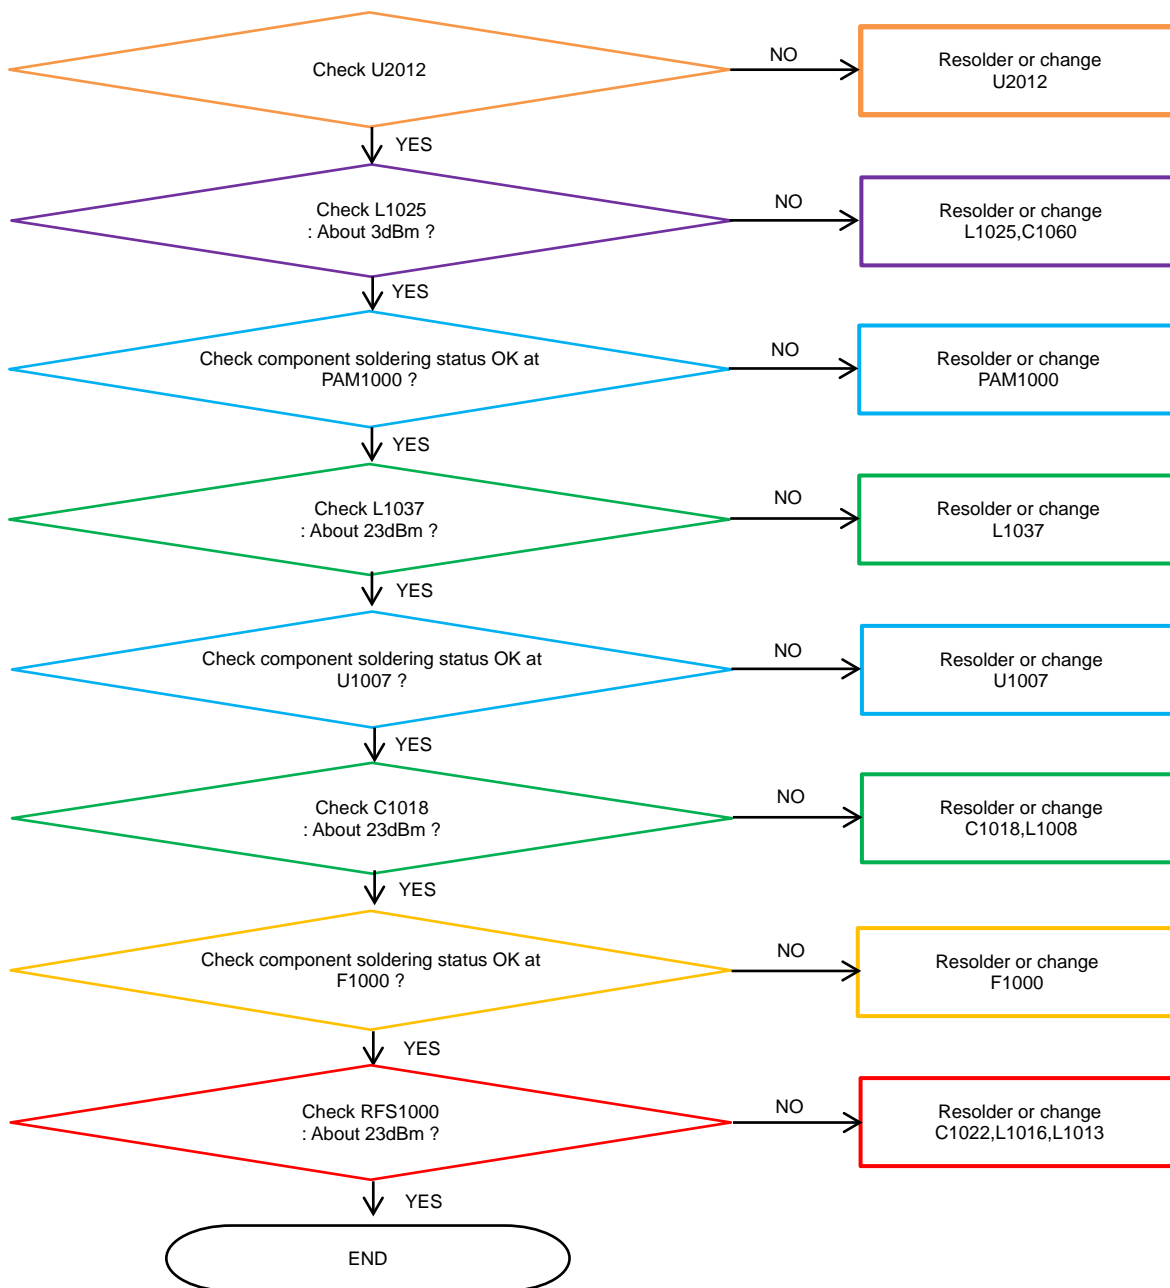

8. Level 3 Repair

8-4-36. WCDMA B2 TX, LTE B2 [SM-A205G/GN]