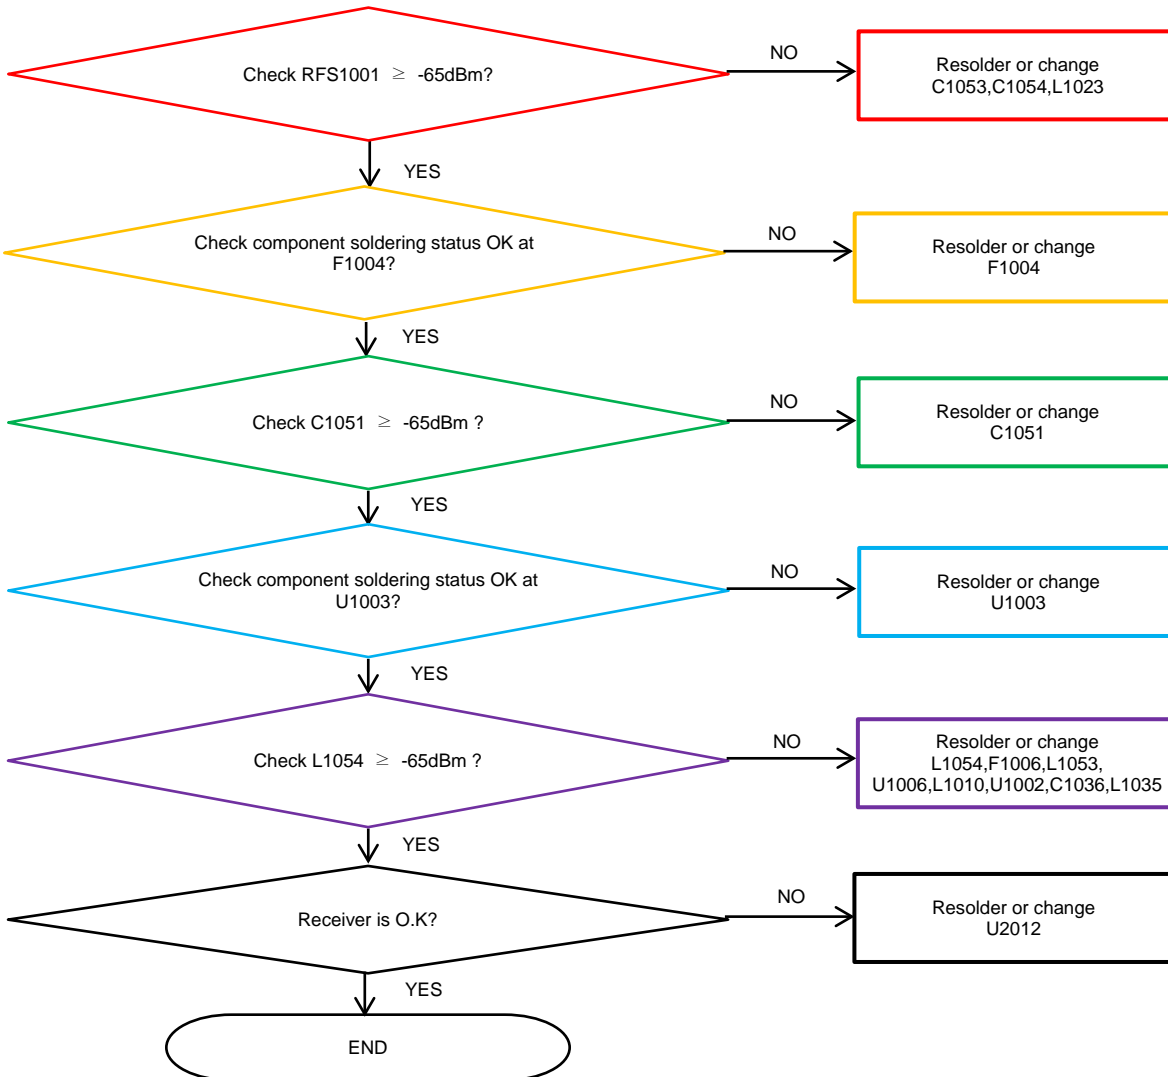

8. Level 3 Repair

8-4-31. LTE B38_41 RX