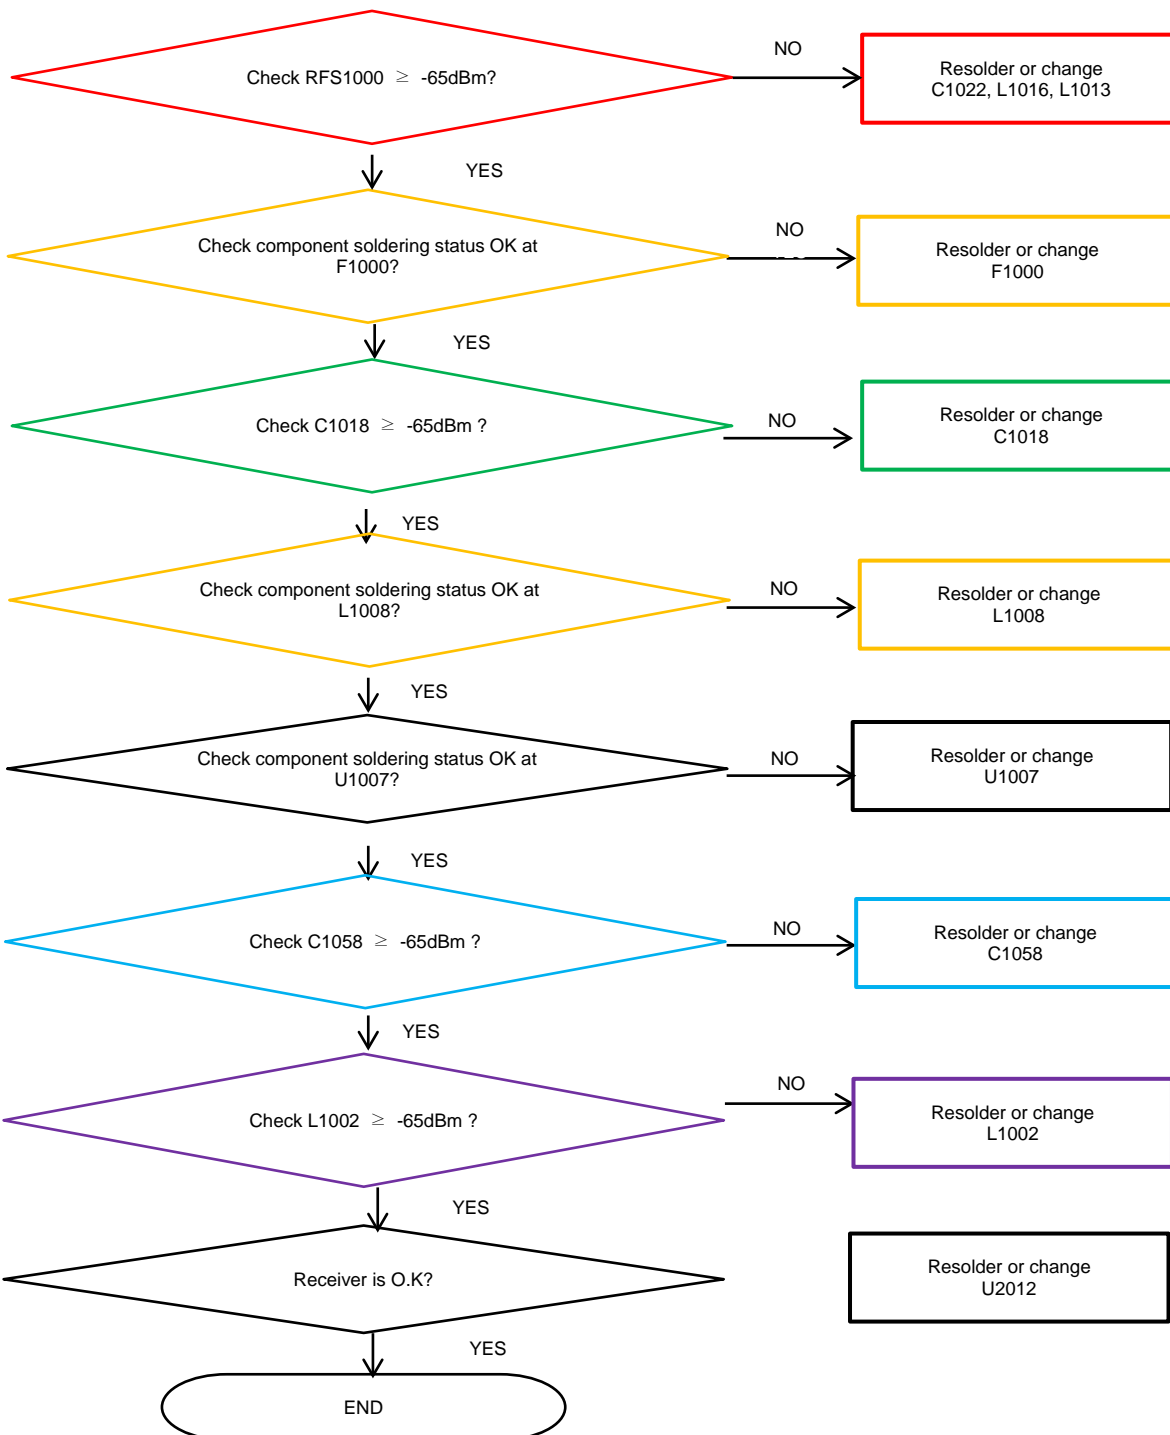

8. Level 3 Repair

8-4-23. LTE B4(B66) / WCDMA B4 RX [SM-A205G/GN]