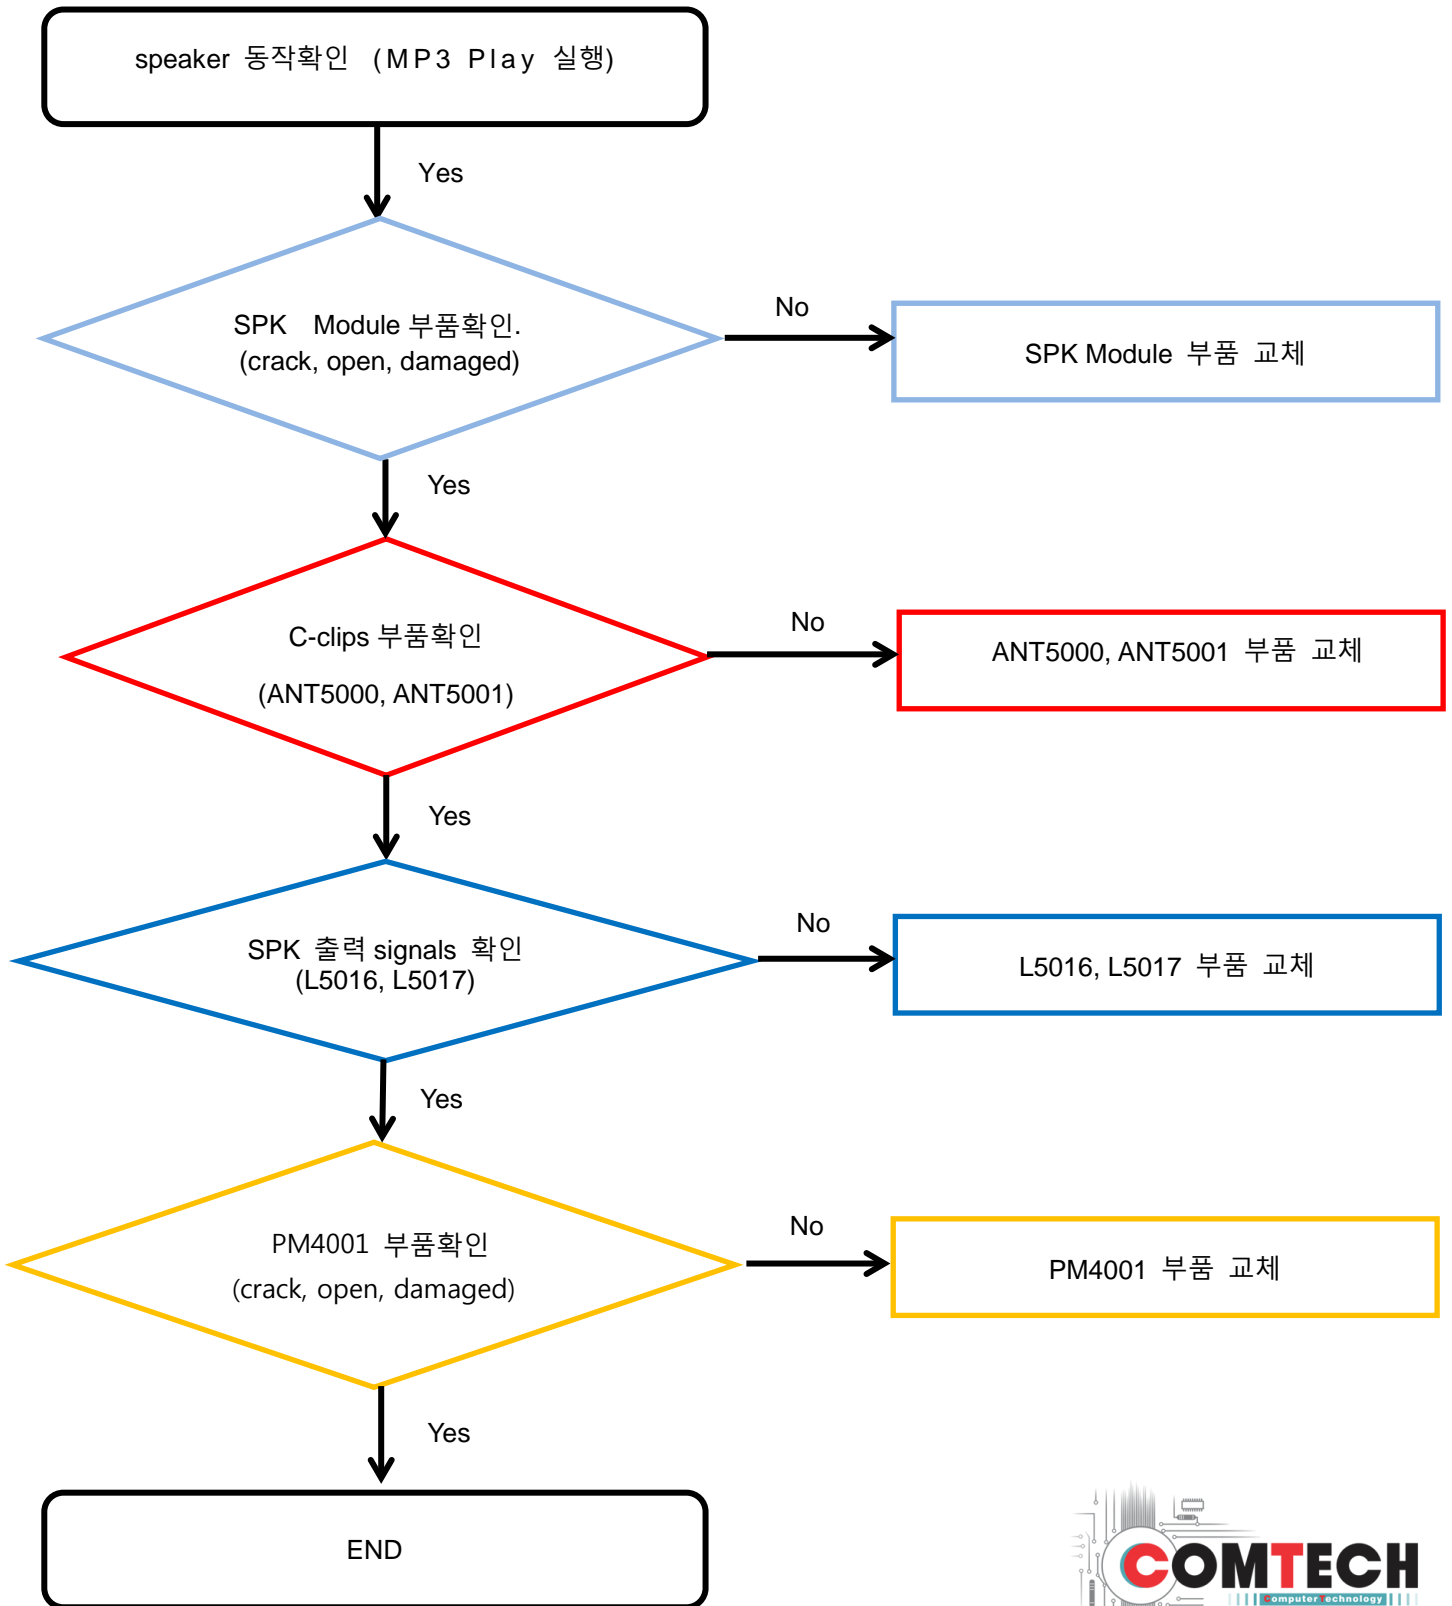

8. Level 3 Repair

8-4-9. Speaker Part