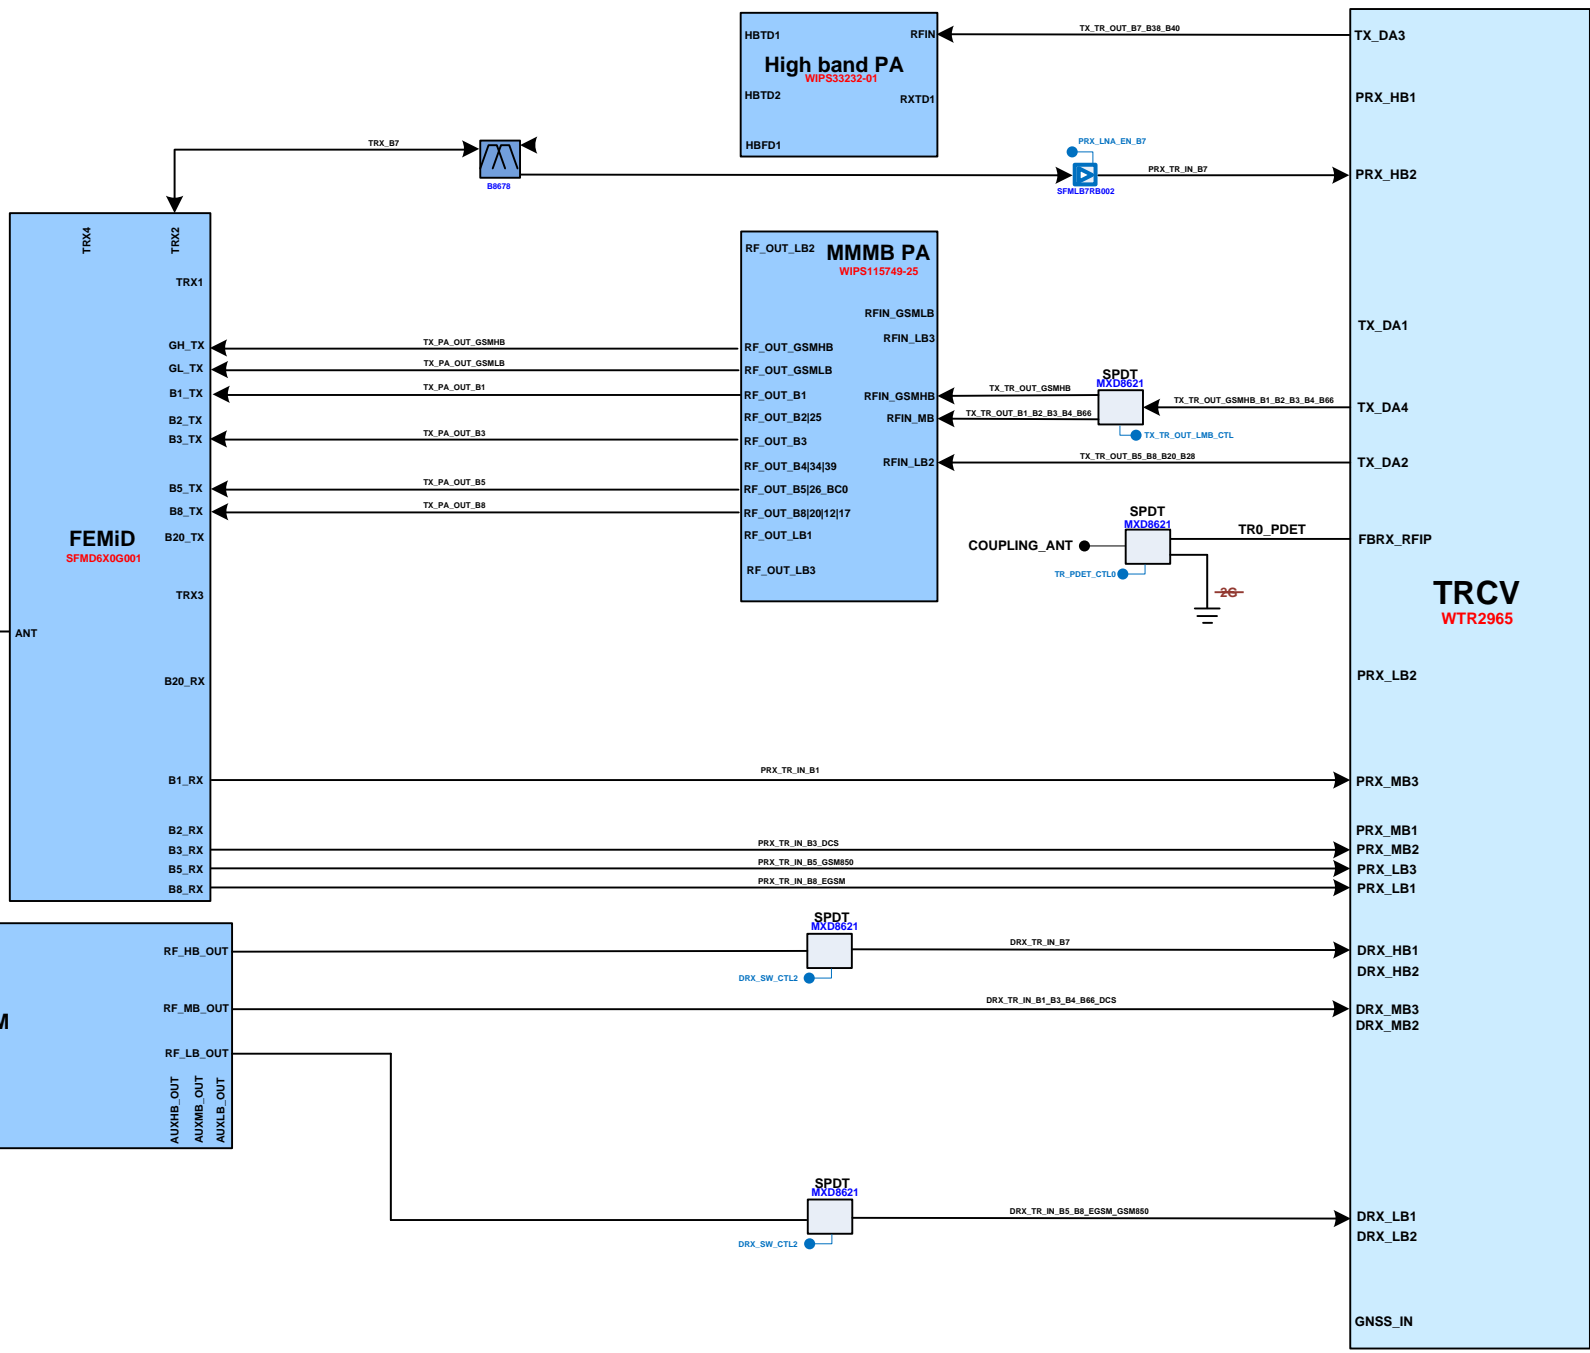

SM-J250N Logic Block Diagram

SM-J250N
 LTE B1,3,5,7,8 TX / PRX & DRX
 WCDMA 1/5 TX/PRX & DRX
 GSM 900/1800 TX/PRX & DRX

Main ANT 1
 LTE 1/3/5/7/8
 WCDMA 1/5
 GSM 900/1800

Sub ANT 1
 LTE 1/3/5/7/8
 WCDMA 1/5
 GSM 900/1800

COMTECH
 computer technology

tamiraat.com

منبع مقاله

منبع مقاله

8. Level 3 Repair

8-3. Flow chart of Troubleshooting.

Oscilloscope

Digital Multimeter

Power Supply

+ driver, ESD Safe Tweezer

8960 & Spectrum Analyzer

Soldering iron

삼성전자주식회사

이 문서는 삼성전자의 기술 자산으로, 허가 받은 사람만 사용할 수 있습니다.

8. Level 3 Repair

8-4-1. Power On

8. Level 3 Repair

8-4-6. OTG

8. Level 3 Repair

8-4-7-1. Accel Sensor

8. Level 3 Repair

8-4-7-2. Proximity sensor

8. Level 3 Repair

8-4-8. Microphone Part - Main MIC