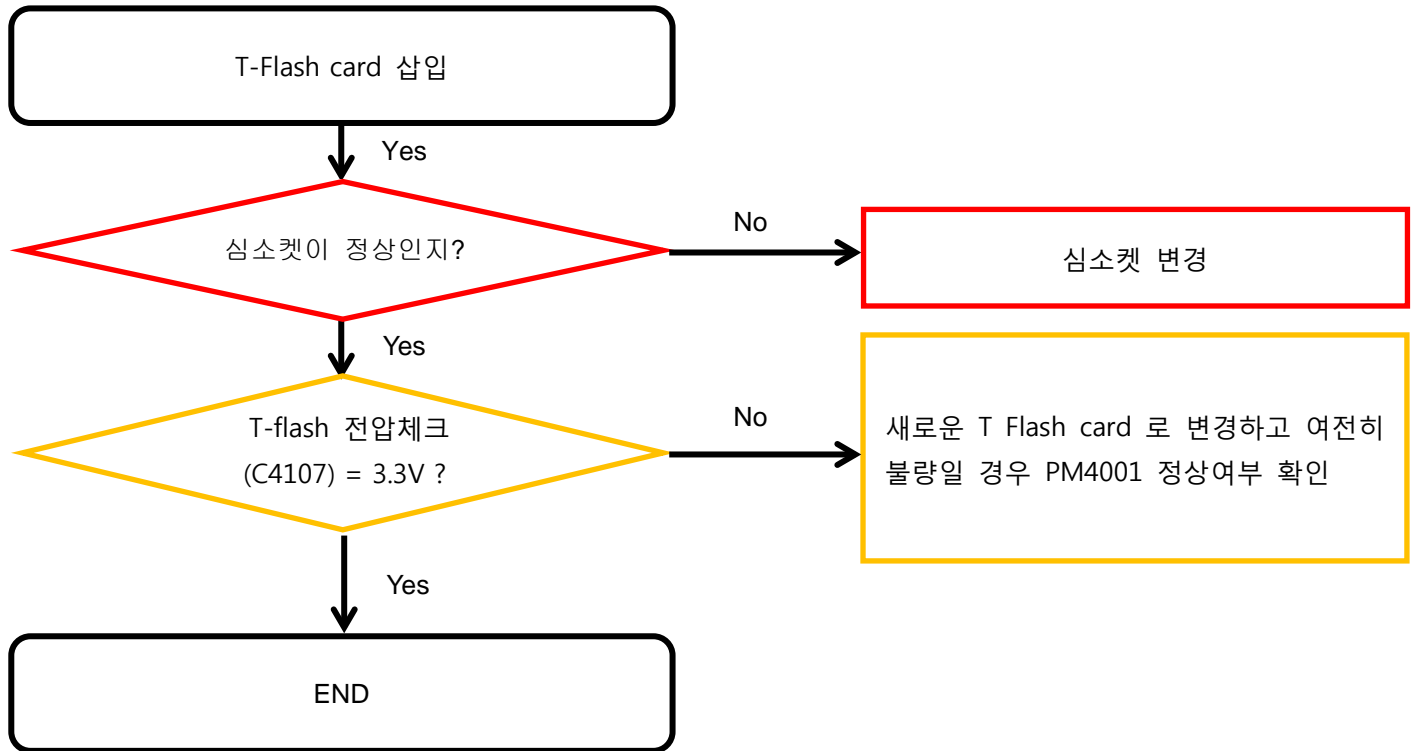

8. Level 3 Repair

8-4-2. 초기화

8. Level 3 Repair

8-4-3. SIM Part

8. Level 3 Repair

8-4-4. T-Flash Part

8. Level 3 Repair

8-4-5. 충전