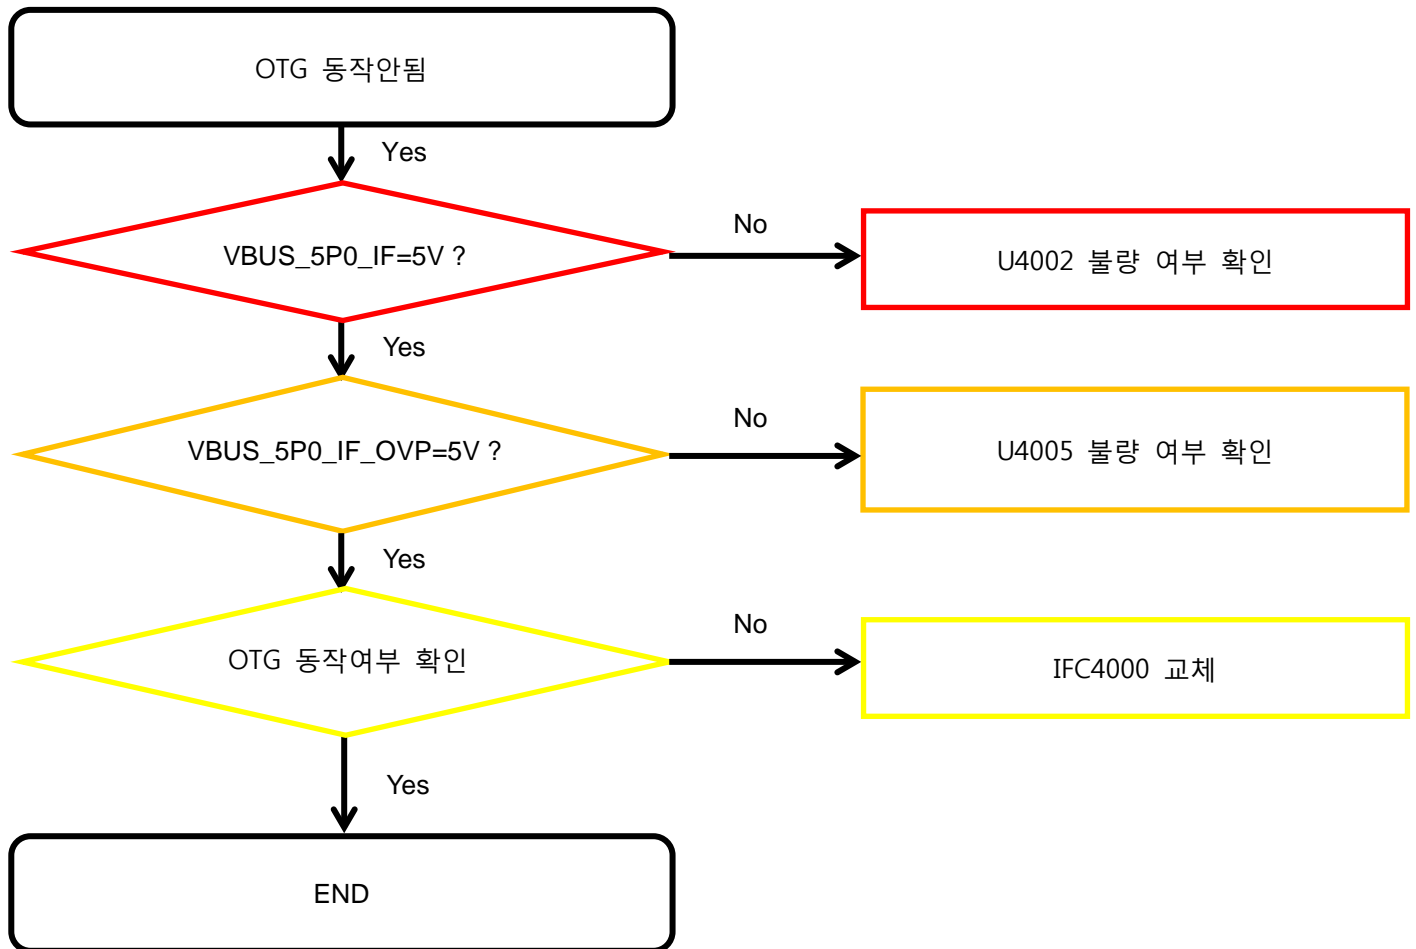

8. Level 3 Repair

8-4-6. OTG