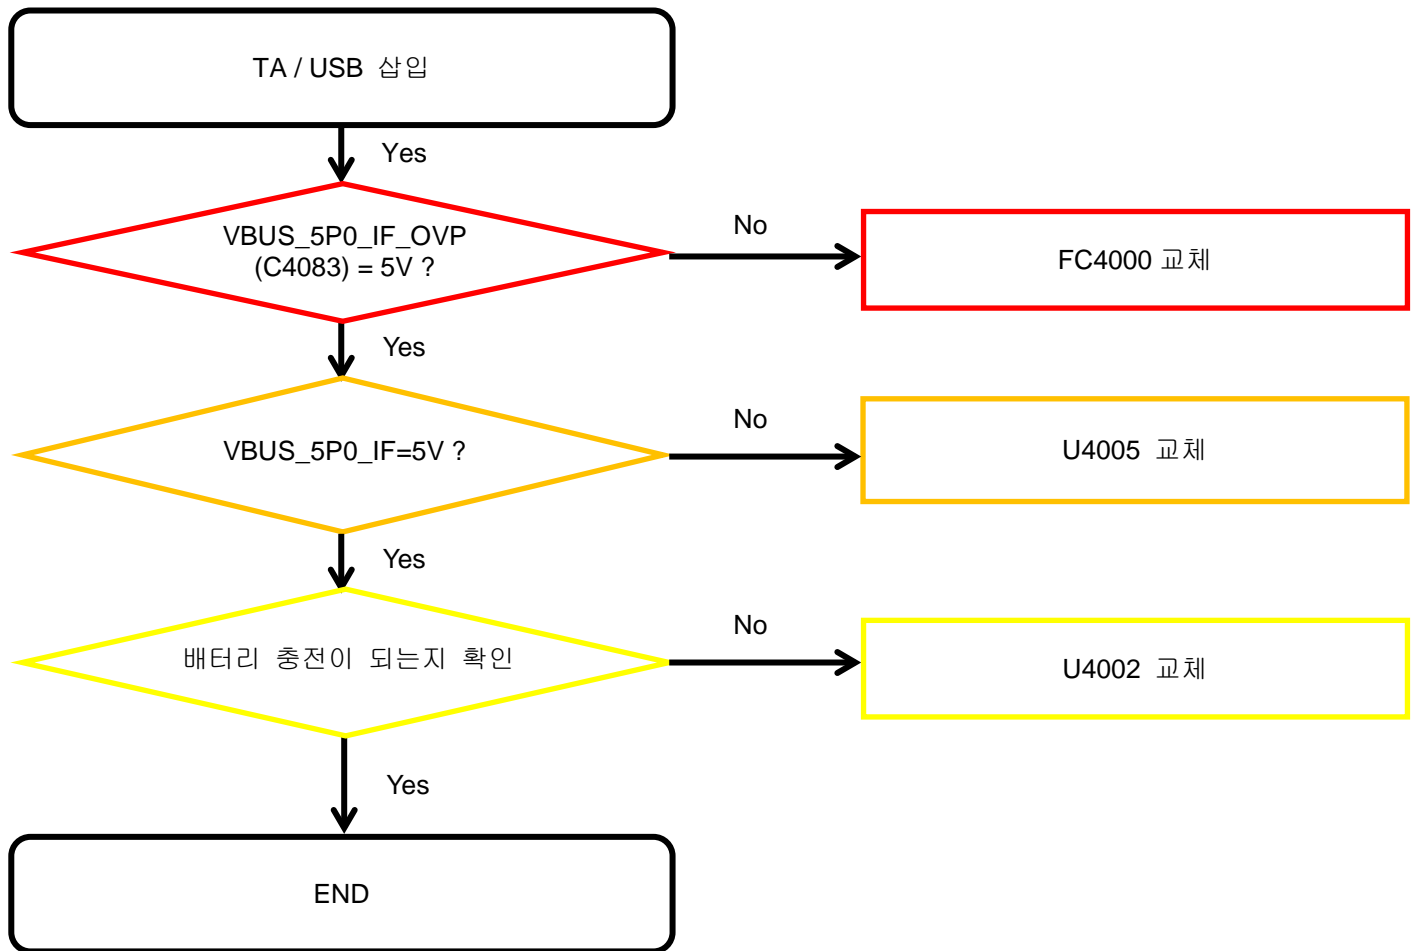

8. Level 3 Repair

8-4-2. 초기화

8. Level 3 Repair

8-4-3. SIM Part

8. Level 3 Repair

8-4-4. T-Flash Part

8. Level 3 Repair

8-4-5. 충전

8. Level 3 Repair

8-4-6. OTG

8. Level 3 Repair

8-4-7-1. Accel Sensor

8. Level 3 Repair

8-4-7-2. Proximity sensor

8. Level 3 Repair

8-4-8. Microphone Part - Main MIC