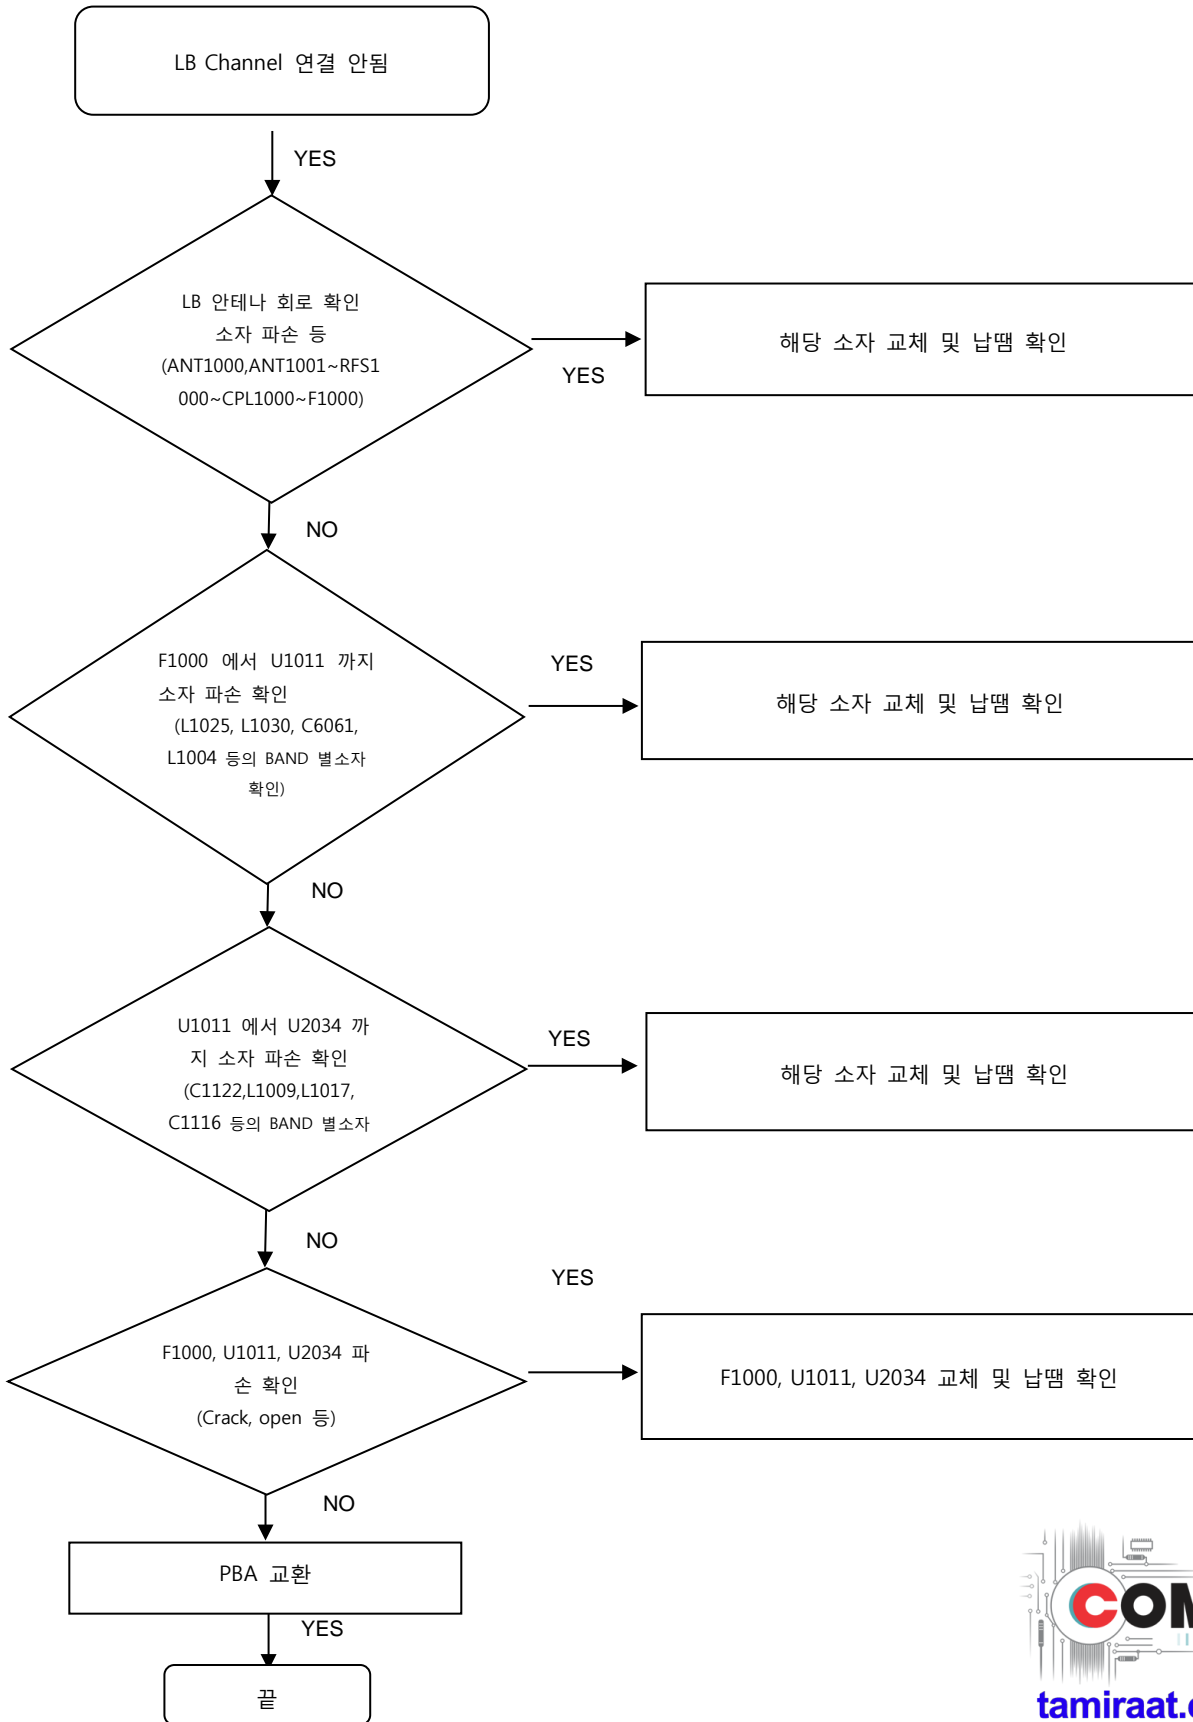

8. Level 3 Repair

8-4-18. MID BAND RX (DCS, W1, LTE 1,3)

8. Level 3 Repair

8-4-19. HIGH BAND RX (LTE 7)

8. Level 3 Repair

8-4-20. LOW BAND TX (GSM900, W5, LTE5, 8)

8. Level 3 Repair

8-4-21. MID BAND TX (DCS, W1, LTE 1, 3)

8. Level 3 Repair

8-4-22. HIGH BAND TX (LTE 7)