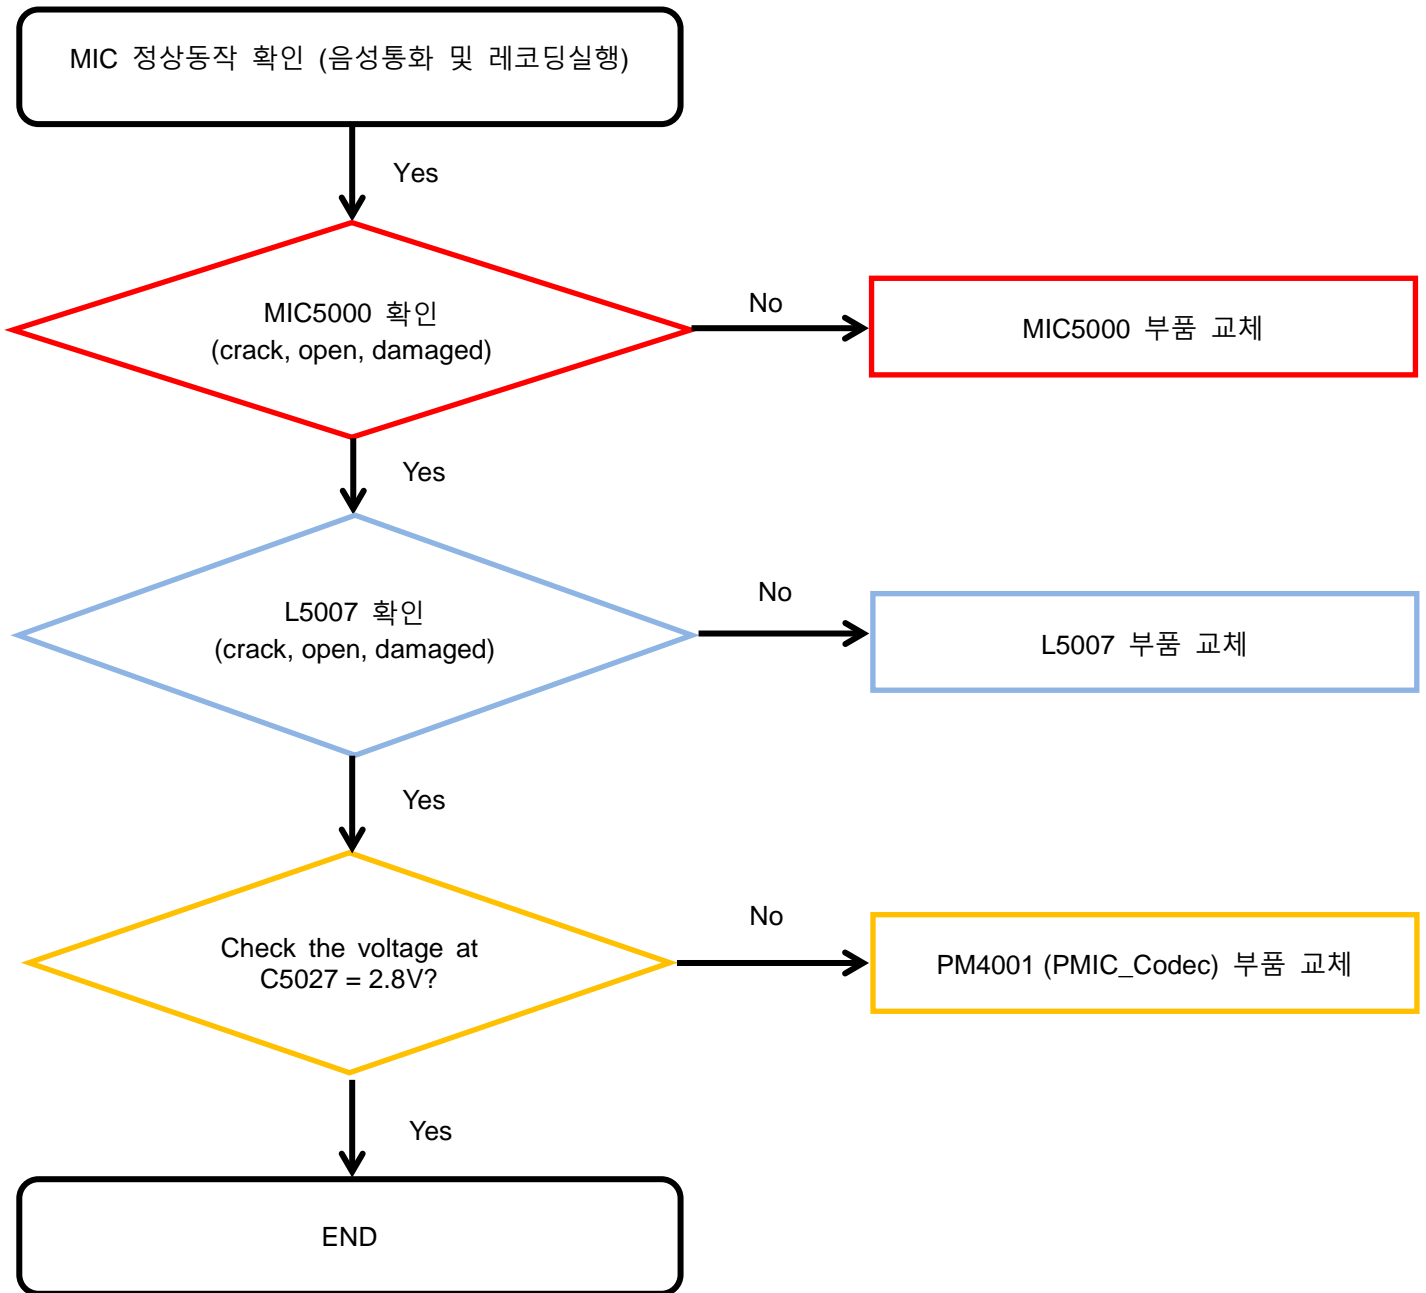

8. Level 3 Repair

8-4-2. 초기화

8. Level 3 Repair

8-4-3. SIM Part

8. Level 3 Repair

8-4-4. T-Flash Part

8. Level 3 Repair

8-4-5. 충전

8. Level 3 Repair

8-4-6. OTG

8. Level 3 Repair

8-4-7-1. Accel Sensor

8. Level 3 Repair

8-4-7-2. Proximity sensor

8. Level 3 Repair

8-4-8. Microphone Part - Main MIC