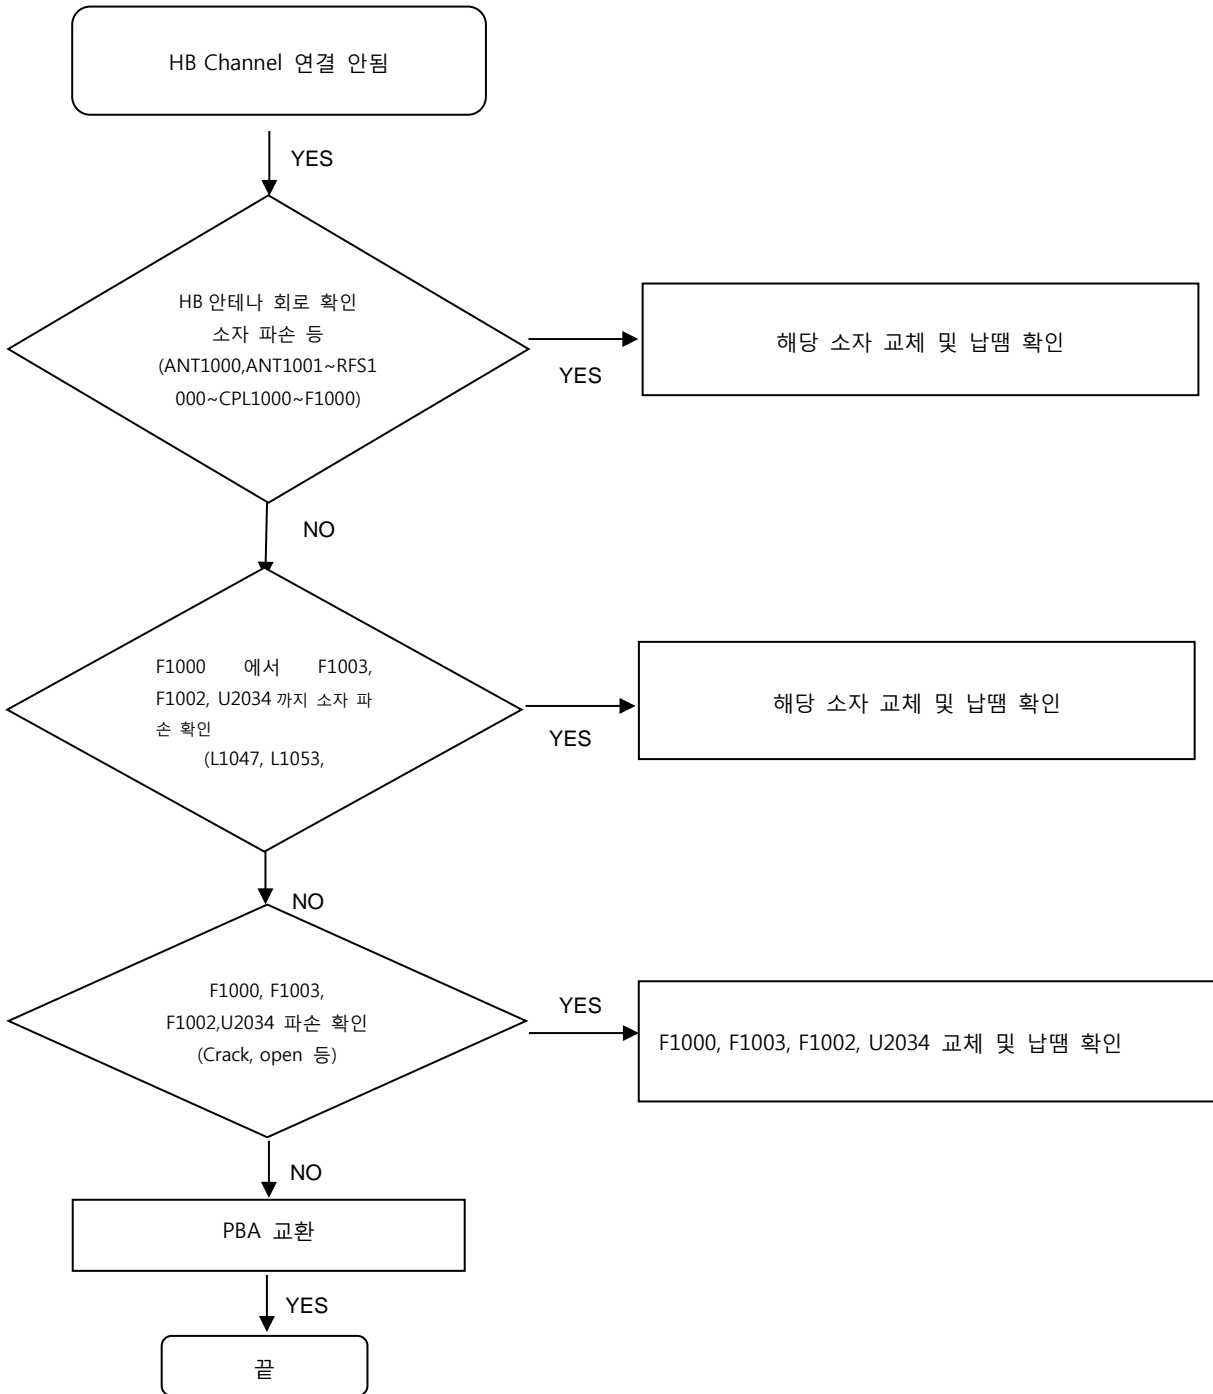

8. Level 3 Repair

8-4-19. HIGH BAND RX (LTE 7)