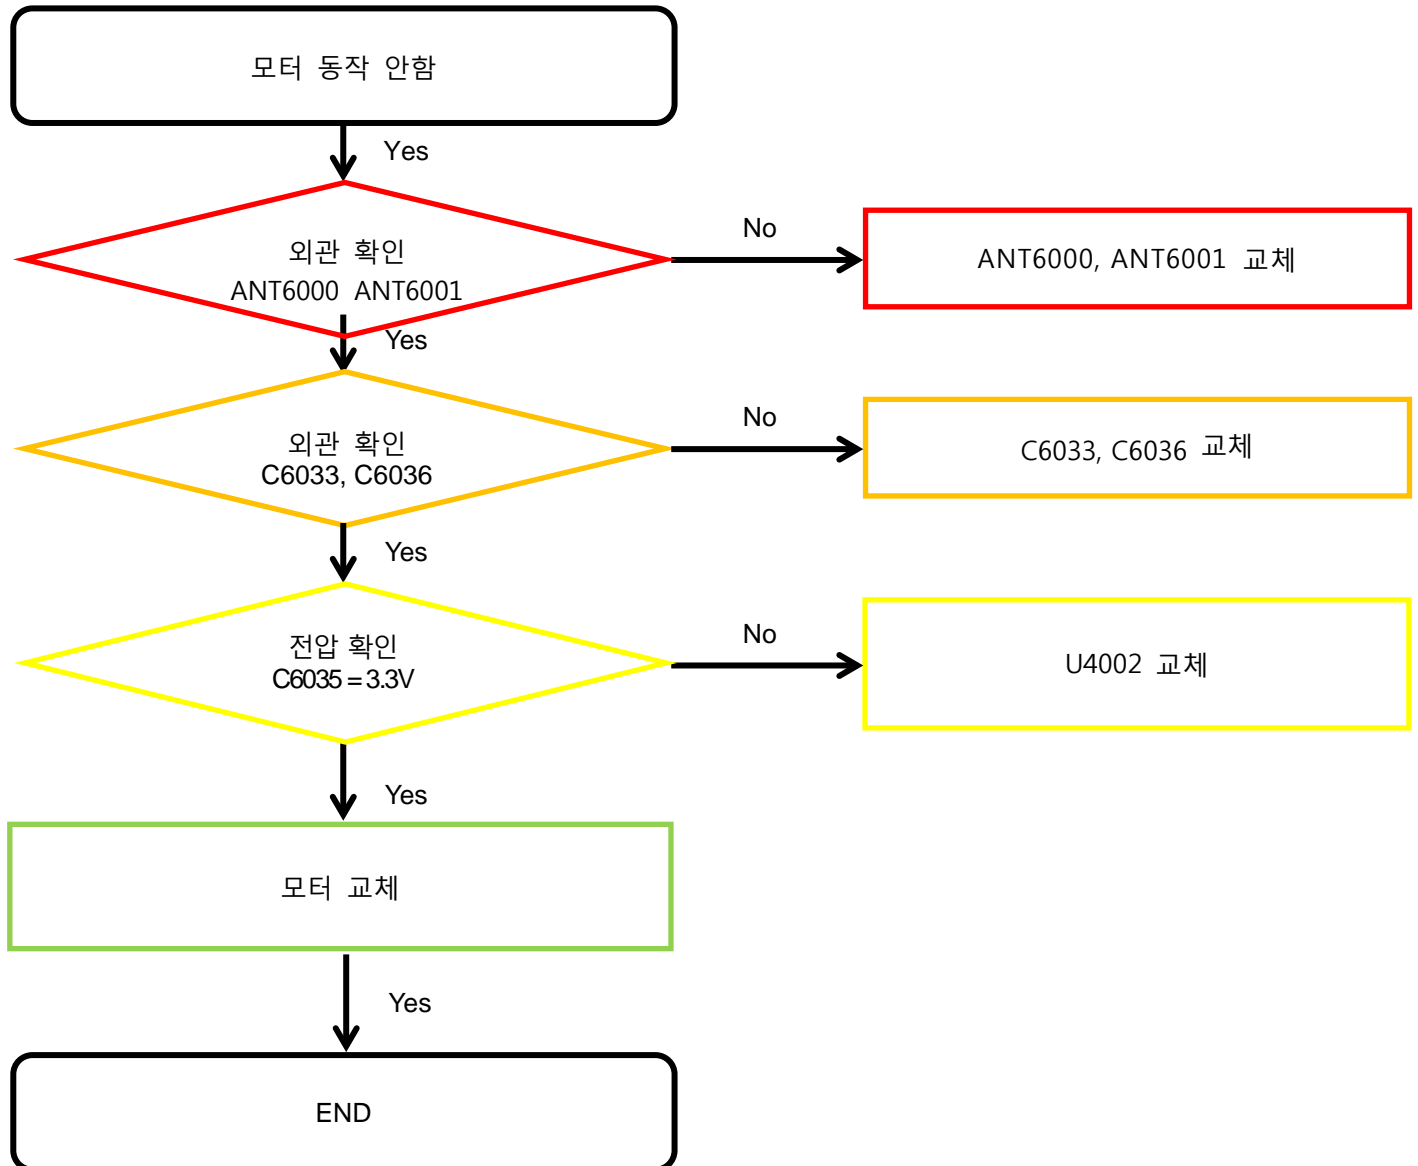

8. Level 3 Repair

8-4-9. Speaker Part

8. Level 3 Repair

8-4-10. Receiver Part

8. Level 3 Repair

8-4-11. BT

8. Level 3 Repair

8-4-12. 화면

8. Level 3 Repair

8-4-13. Rear CAMERA

8. Level 3 Repair

8-4-14. Front CAMERA

8. Level 3 Repair

8-4-16. Motor

8. Level 3 Repair

8-4-17. LOW BAND RX (GSM900, W5, LTE5, 8)

8. Level 3 Repair

8-4-18. MID BAND RX (DCS, W1, LTE 1,3)

8. Level 3 Repair

8-4-19. HIGH BAND RX (LTE 7)

8. Level 3 Repair

8-4-20. LOW BAND TX (GSM900, W5, LTE5, 8)

8. Level 3 Repair

8-4-21. MID BAND TX (DCS, W1, LTE 1, 3)