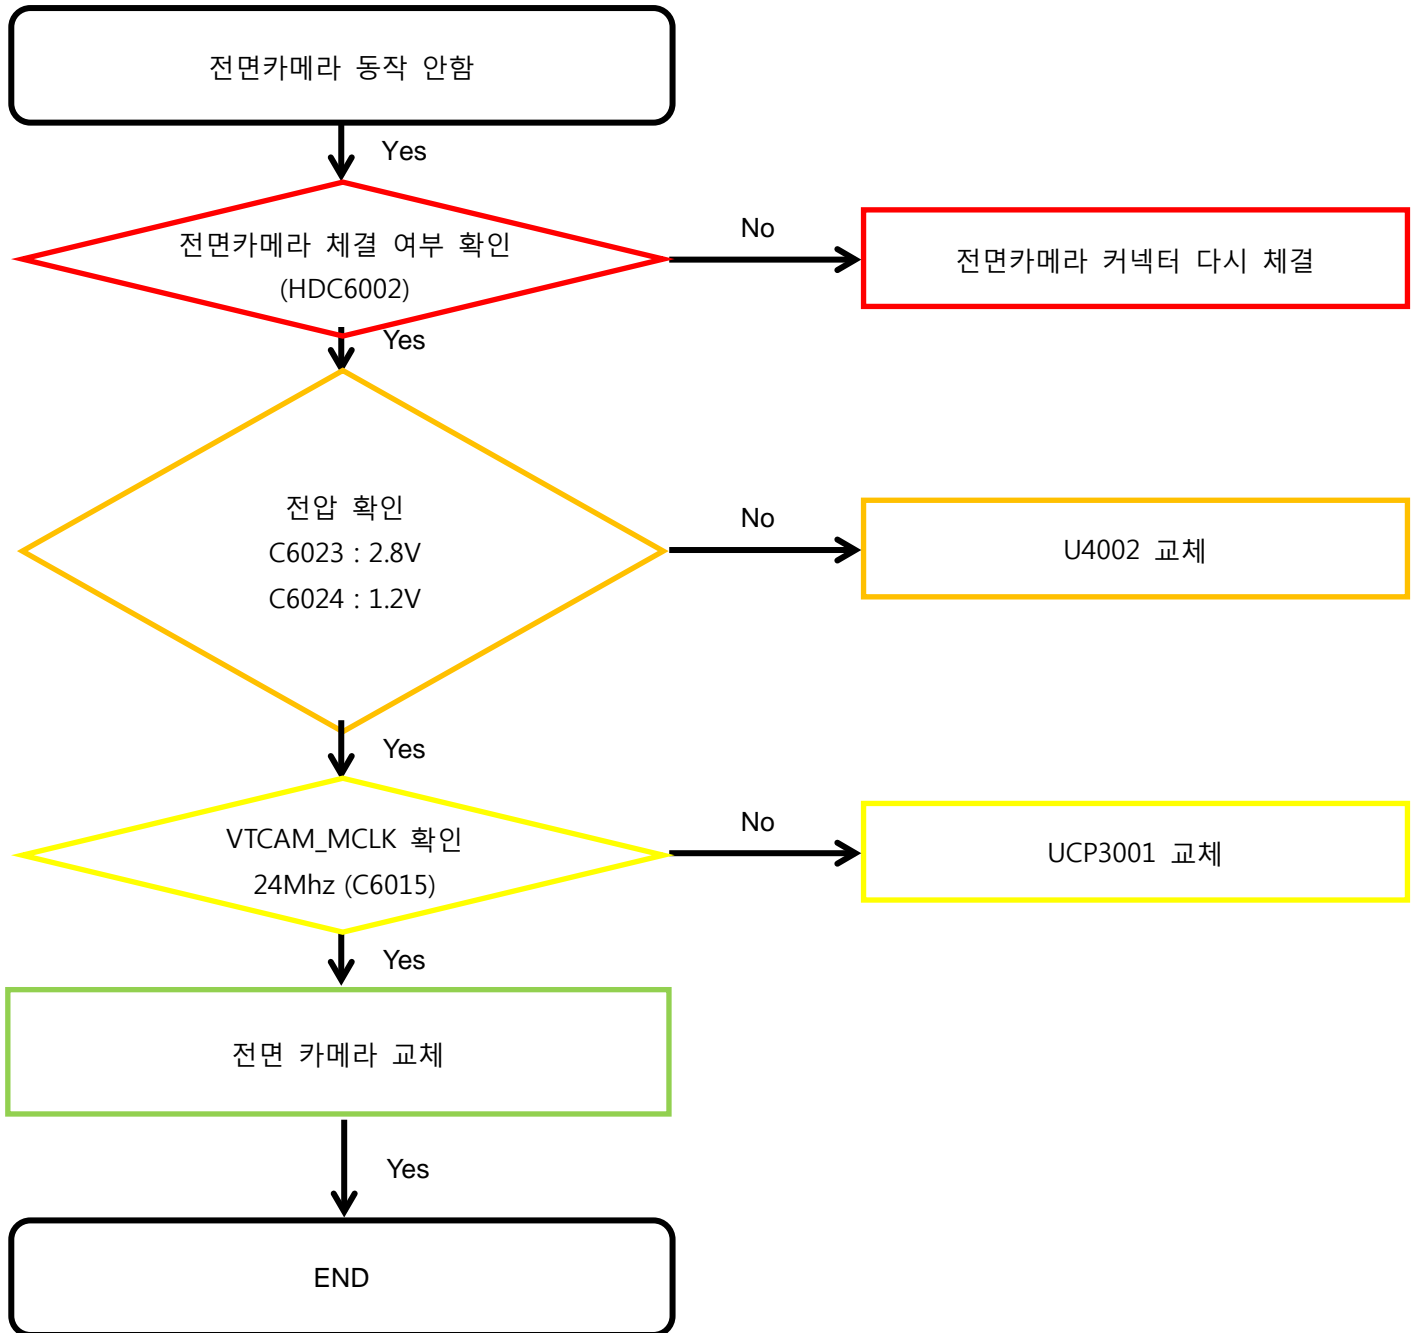

8. Level 3 Repair

8-4-6. OTG

8. Level 3 Repair

8-4-7-1. Accel Sensor

8. Level 3 Repair

8-4-7-2. Proximity sensor

8. Level 3 Repair

8-4-8. Microphone Part - Main MIC

8. Level 3 Repair

8-4-9. Speaker Part

8. Level 3 Repair

8-4-10. Receiver Part

8. Level 3 Repair

8-4-11. BT

8. Level 3 Repair

8-4-12. 화면

8. Level 3 Repair

8-4-13. Rear CAMERA

8. Level 3 Repair

8-4-14. Front CAMERA

8. Level 3 Repair

8-4-16. Motor

8. Level 3 Repair

8-4-17. LOW BAND RX (GSM900, W5, LTE5, 8)