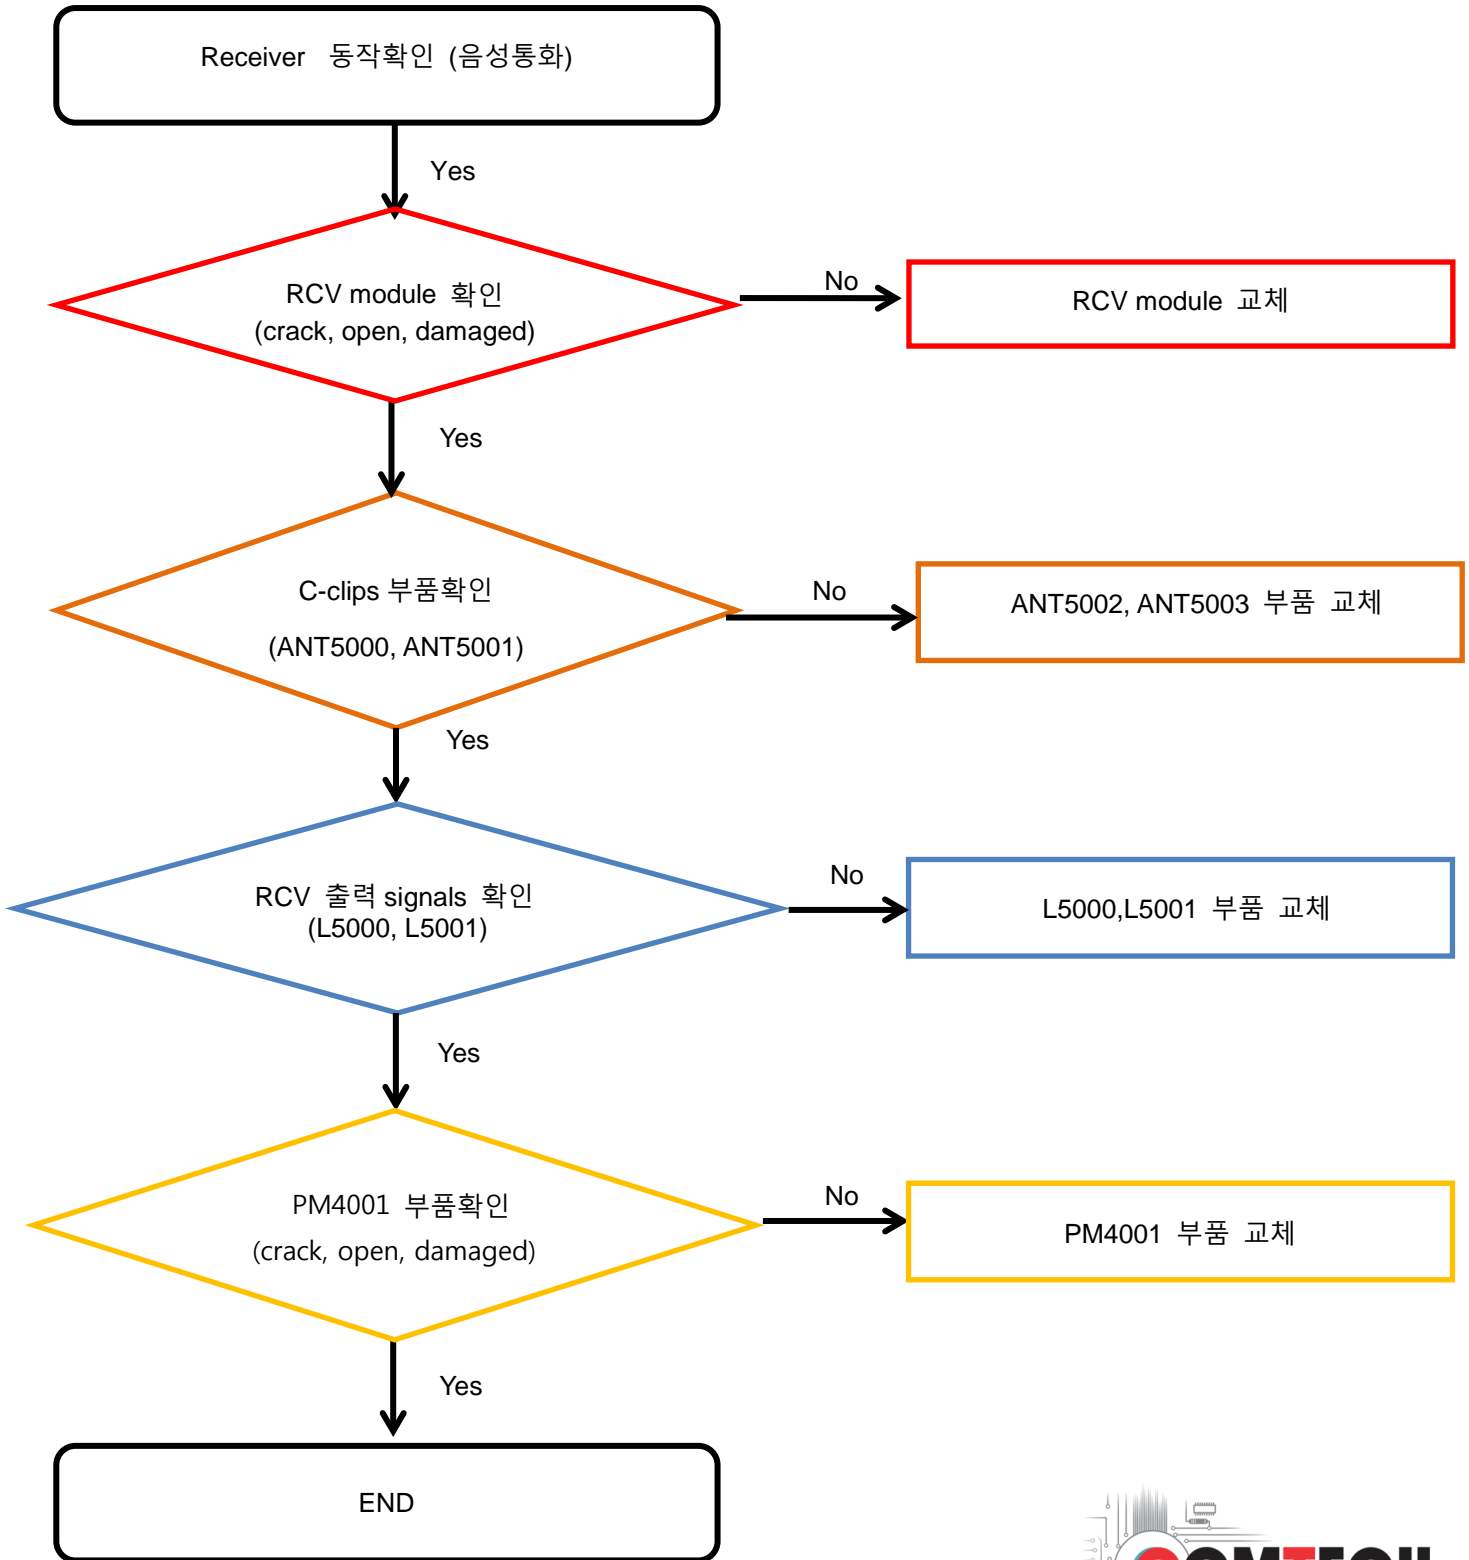

8. Level 3 Repair

8-4-2. 초기화

8. Level 3 Repair

8-4-3. SIM Part

8. Level 3 Repair

8-4-4. T-Flash Part

8. Level 3 Repair

8-4-5. 충전

8. Level 3 Repair

8-4-6. OTG

8. Level 3 Repair

8-4-7-1. Accel Sensor

8. Level 3 Repair

8-4-7-2. Proximity sensor

8. Level 3 Repair

8-4-8. Microphone Part - Main MIC

8. Level 3 Repair

8-4-9. Speaker Part

8. Level 3 Repair

8-4-10. Receiver Part

8. Level 3 Repair

8-4-11. BT

8. Level 3 Repair

8-4-12. 화면