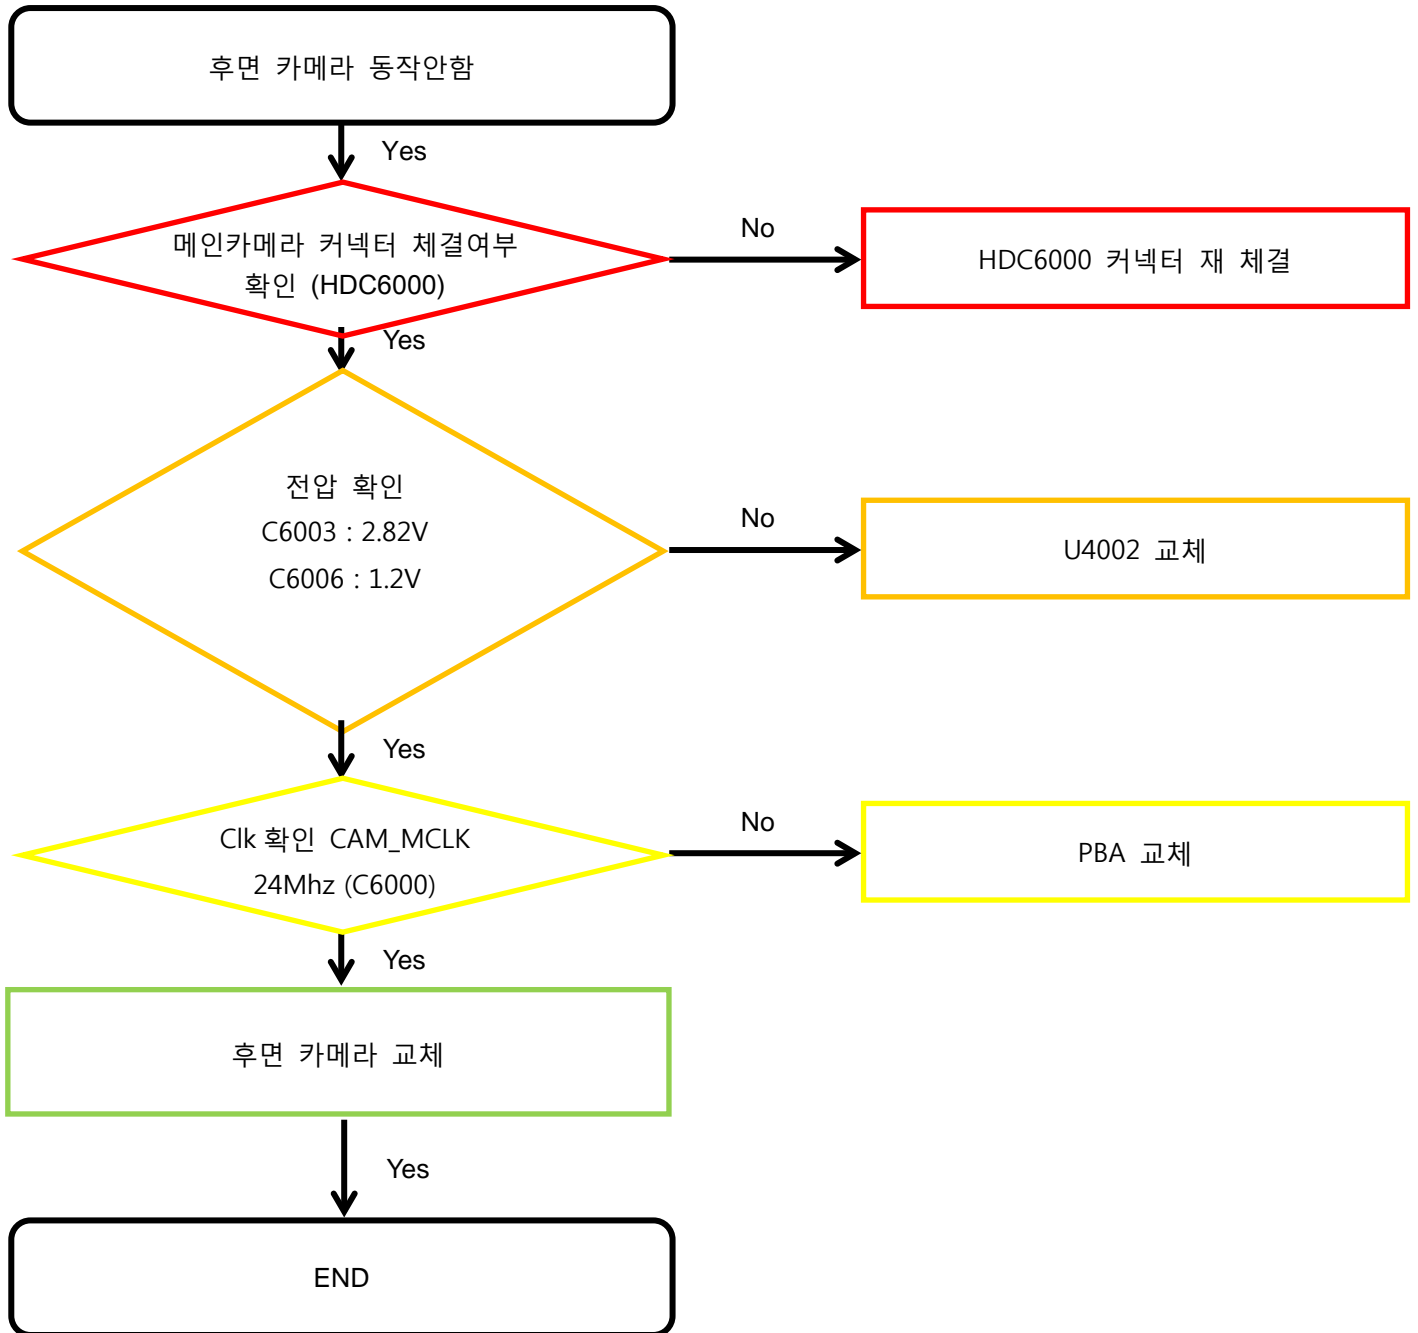

8. Level 3 Repair

8-4-6. OTG

8. Level 3 Repair

8-4-7-1. Accel Sensor

8. Level 3 Repair

8-4-7-2. Proximity sensor

8. Level 3 Repair

8-4-8. Microphone Part - Main MIC

8. Level 3 Repair

8-4-9. Speaker Part

8. Level 3 Repair

8-4-10. Receiver Part

8. Level 3 Repair

8-4-11. BT

8. Level 3 Repair

8-4-12. 화면

8. Level 3 Repair

8-4-13. Rear CAMERA

8. Level 3 Repair

8-4-14. Front CAMERA

8. Level 3 Repair

8-4-16. Motor

8. Level 3 Repair

8-4-17. LOW BAND RX (GSM900, W5, LTE5, 8)

8. Level 3 Repair

8-4-22. HIGH BAND TX (LTE 7)