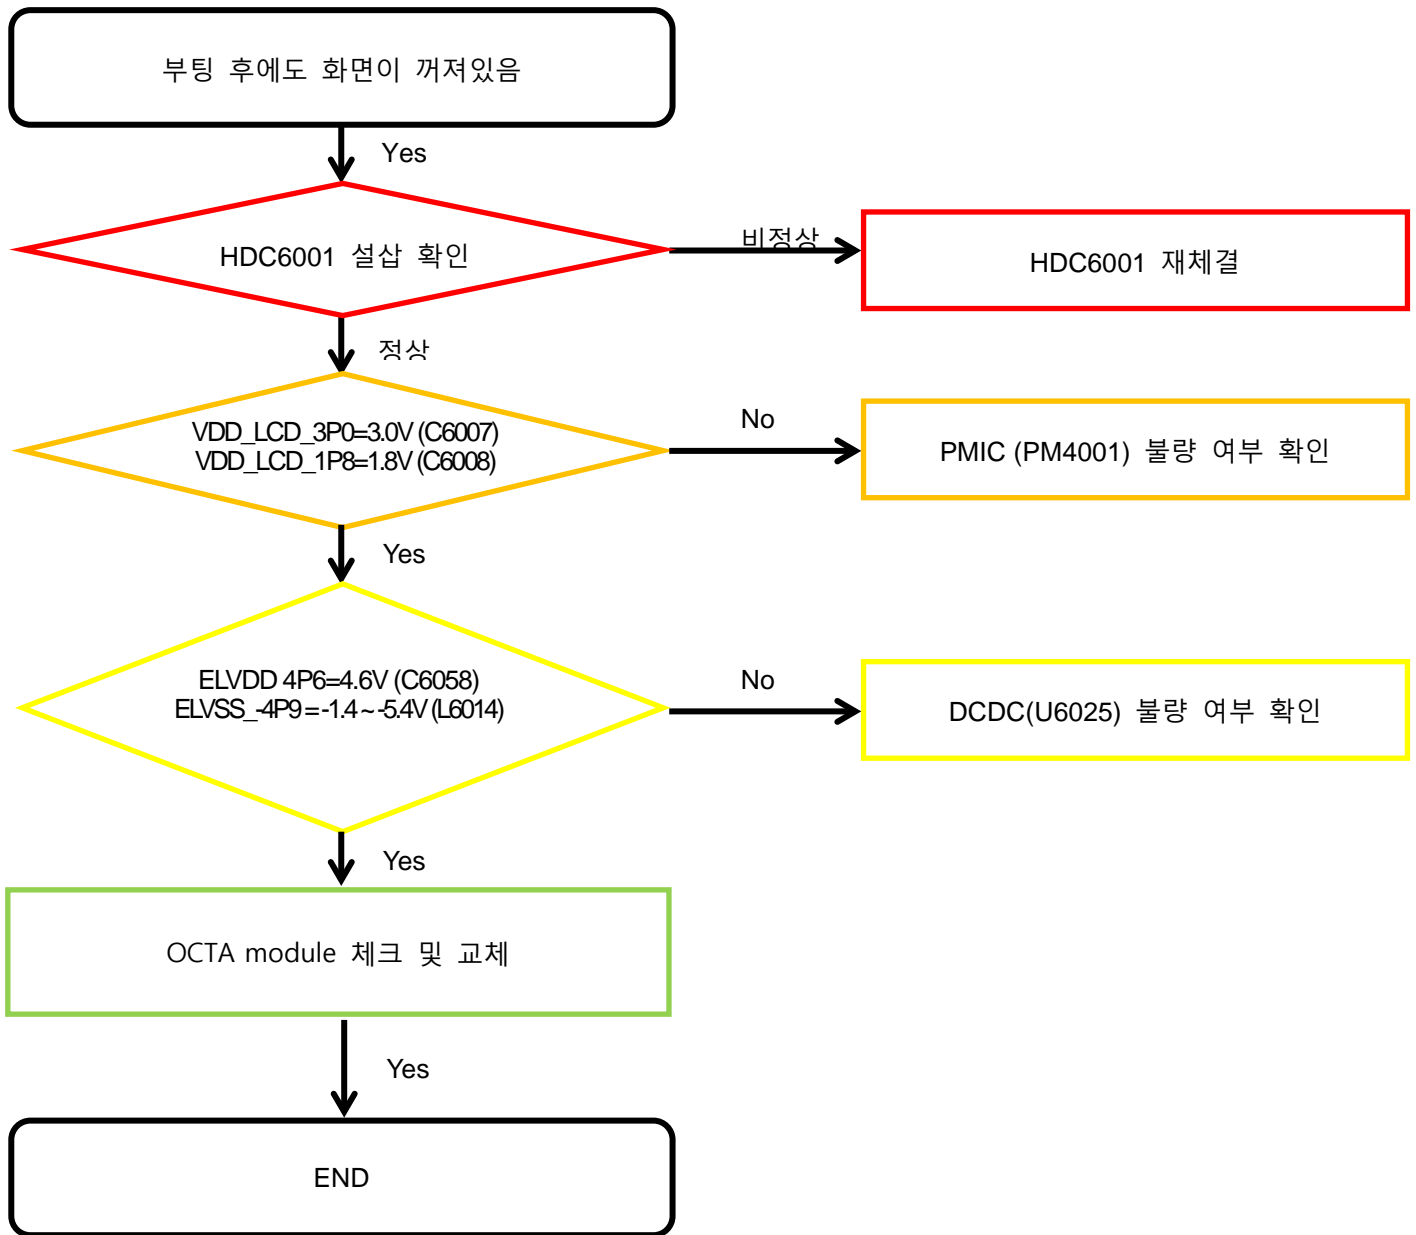

8. Level 3 Repair

8-4-6. OTG

8. Level 3 Repair

8-4-7-1. Accel Sensor

8. Level 3 Repair

8-4-7-2. Proximity sensor

8. Level 3 Repair

8-4-8. Microphone Part - Main MIC

8. Level 3 Repair

8-4-9. Speaker Part

8. Level 3 Repair

8-4-10. Receiver Part

8. Level 3 Repair

8-4-11. BT

8. Level 3 Repair

8-4-12. 화면

8. Level 3 Repair

8-4-13. Rear CAMERA

8. Level 3 Repair

8-4-14. Front CAMERA

8. Level 3 Repair

8-4-16. Motor

8. Level 3 Repair

8-4-17. LOW BAND RX (GSM900, W5, LTE5, 8)