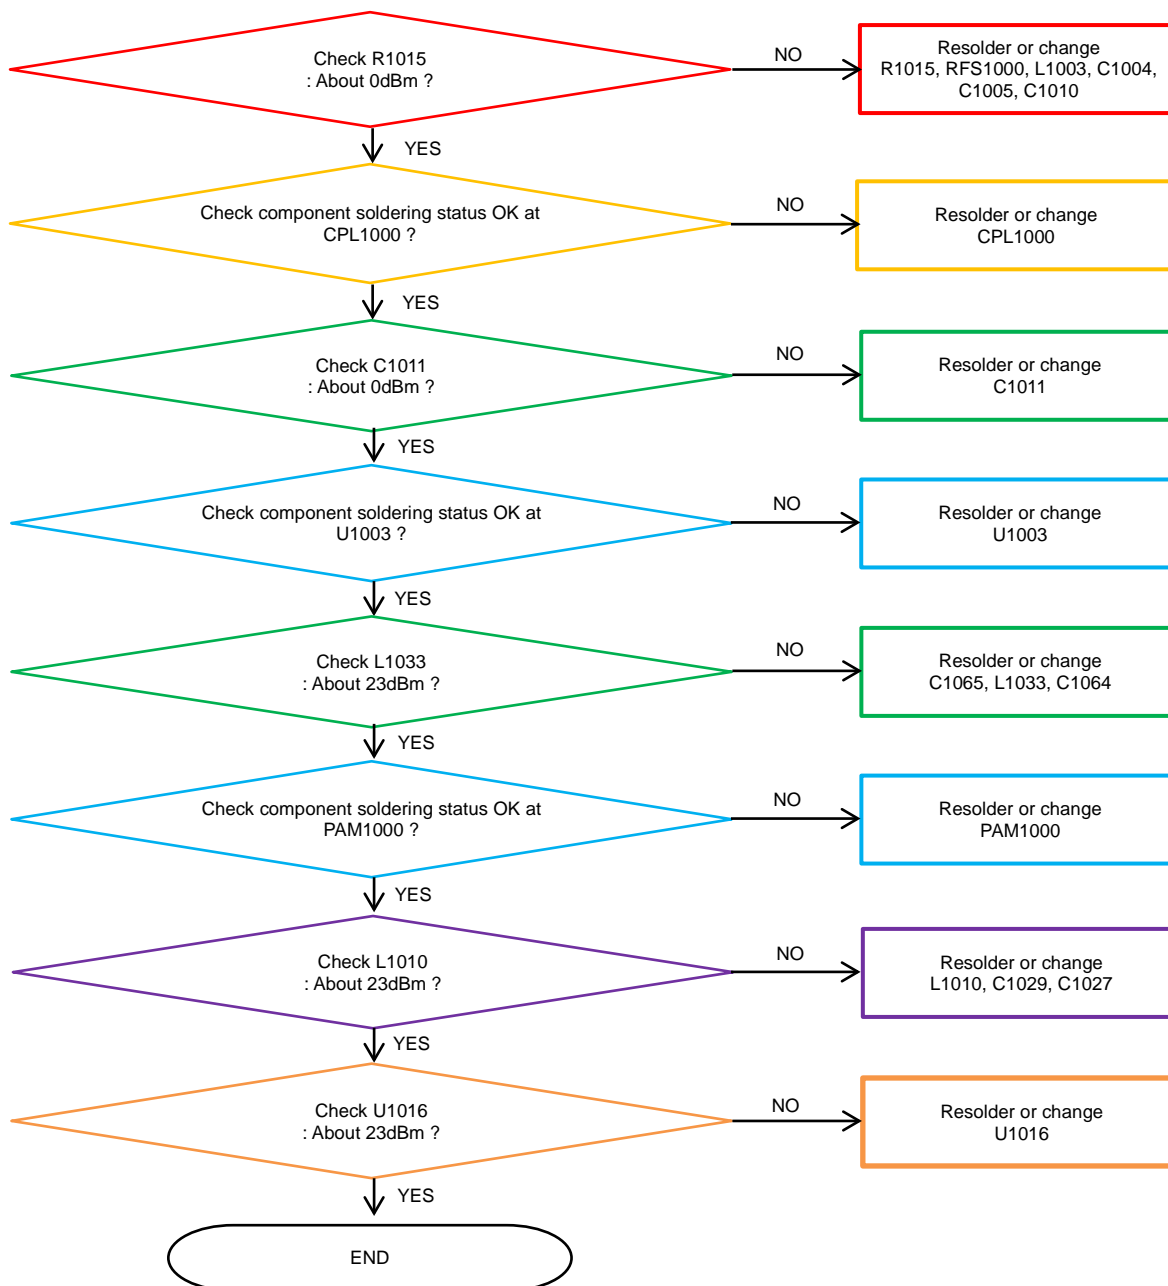

8. Level 3 Repair

8-4-35. LTE, WCDMA B5 TX