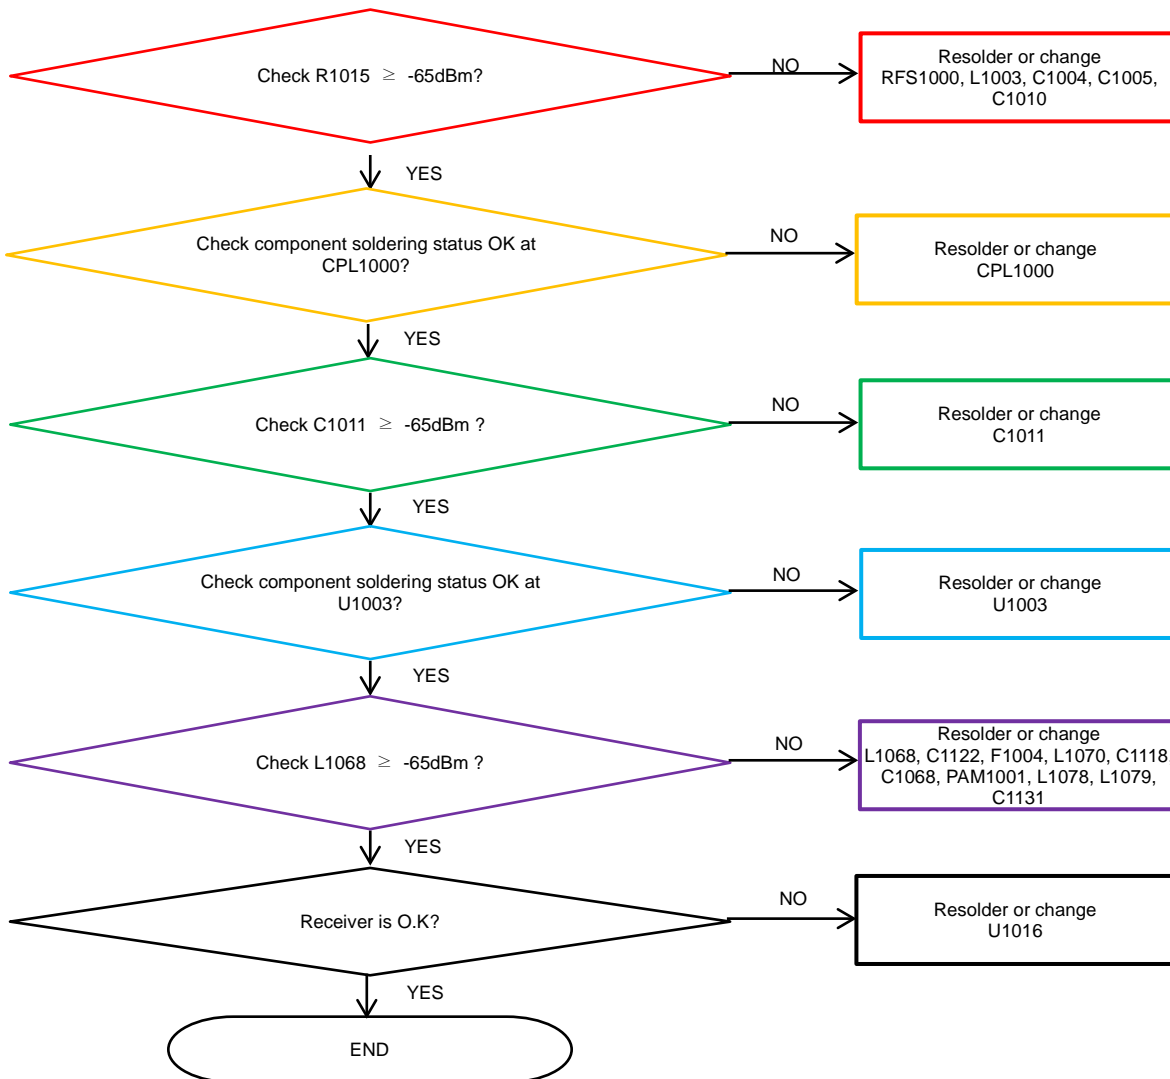

8. Level 3 Repair

8-4-29. LTE B38_41 RX [SM-J610F/FN]