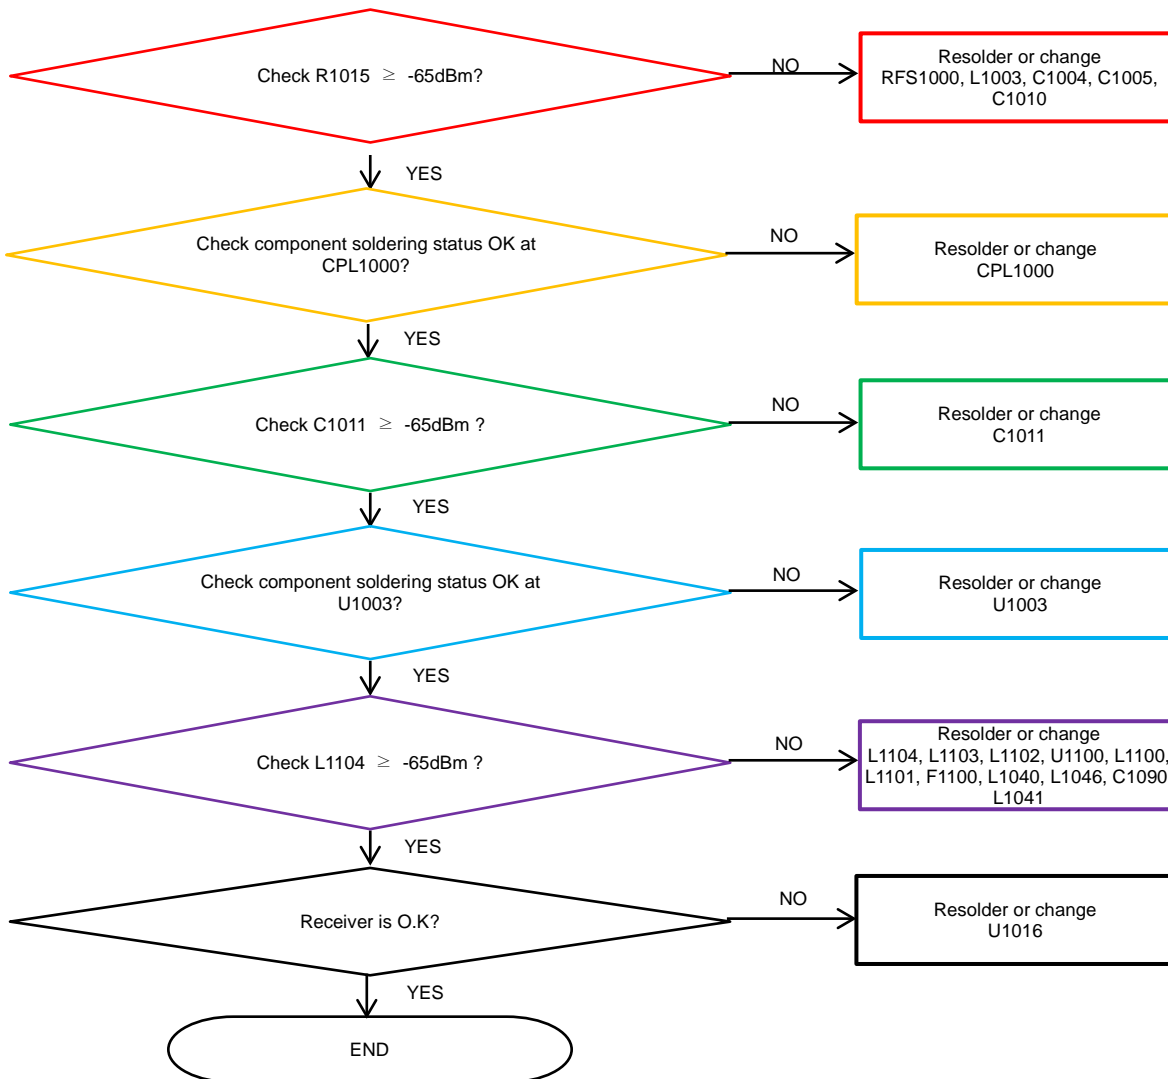

8. Level 3 Repair

8-4-24. LTE, WCDMA B8 / EGSM RX