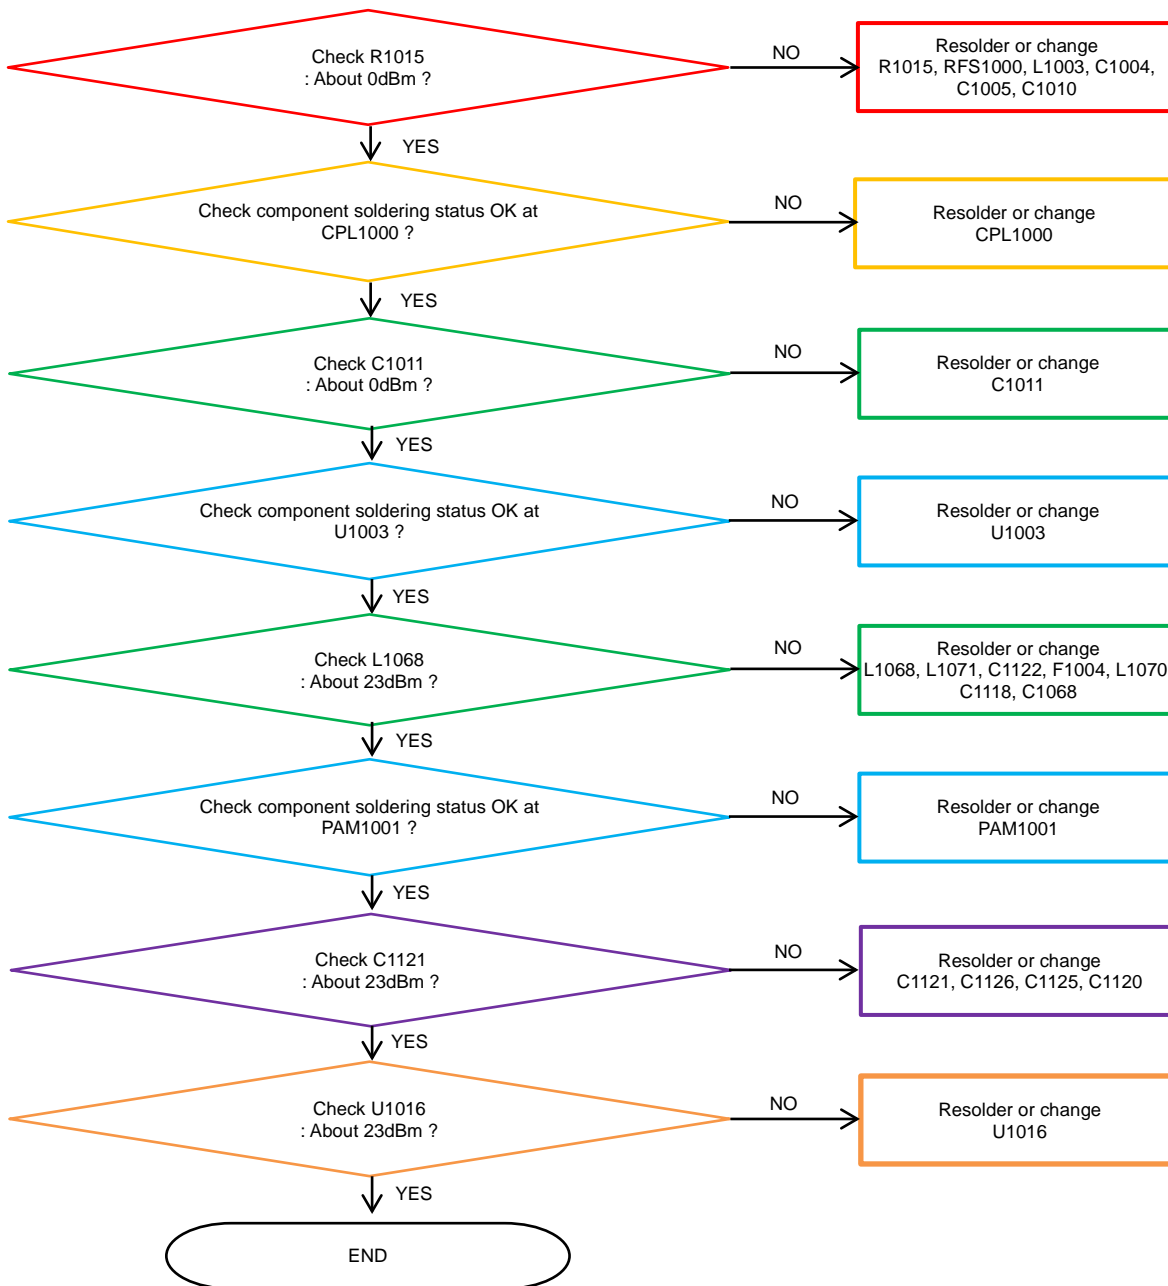

8. Level 3 Repair

8-4-39. LTE B38,41 TX [SM-J610F/FN]