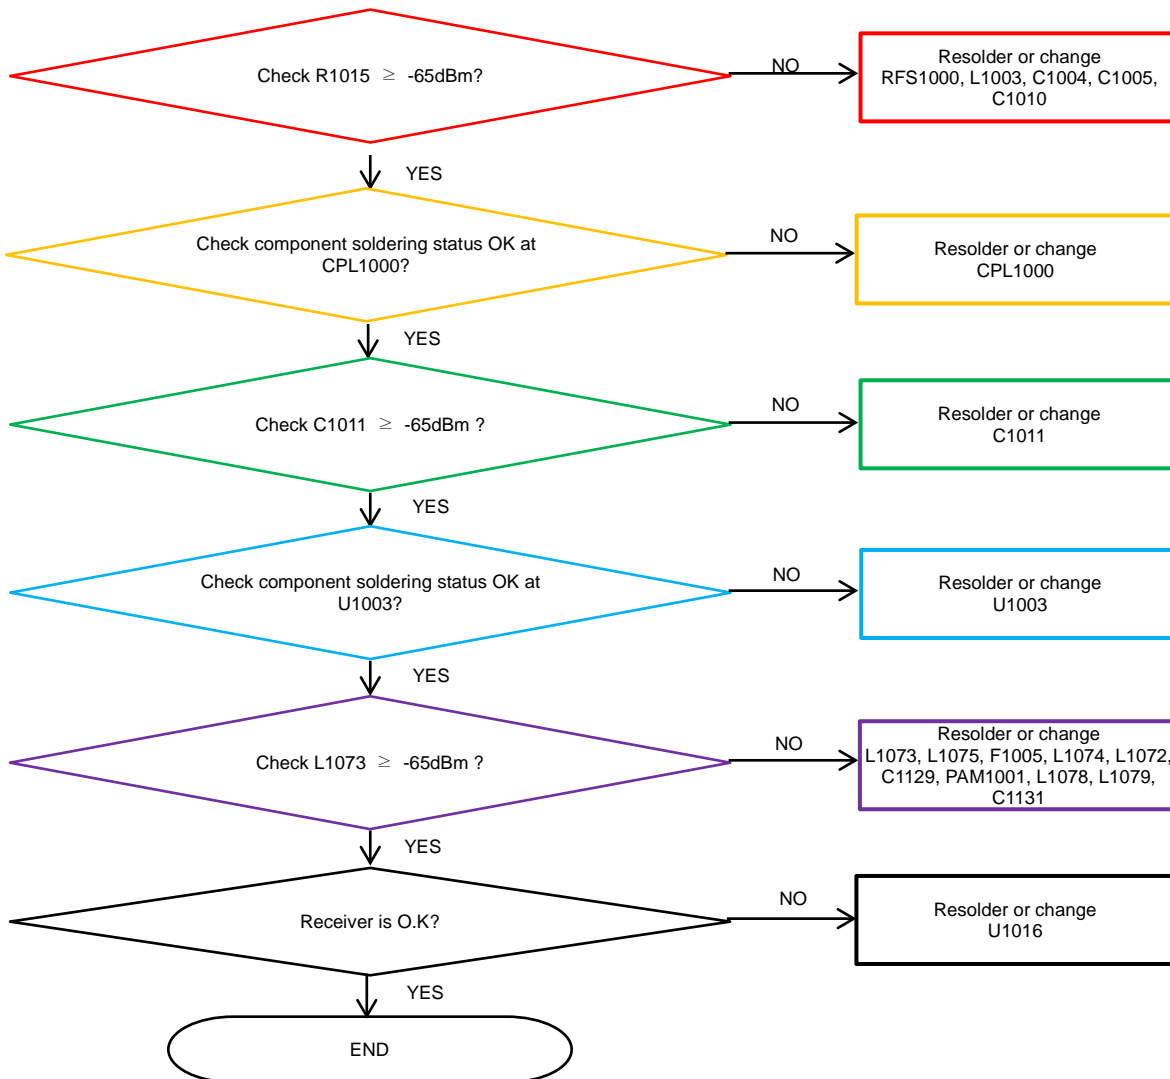

8. Level 3 Repair

8-4-30. LTE B40 RX [SM-J610F/FN]