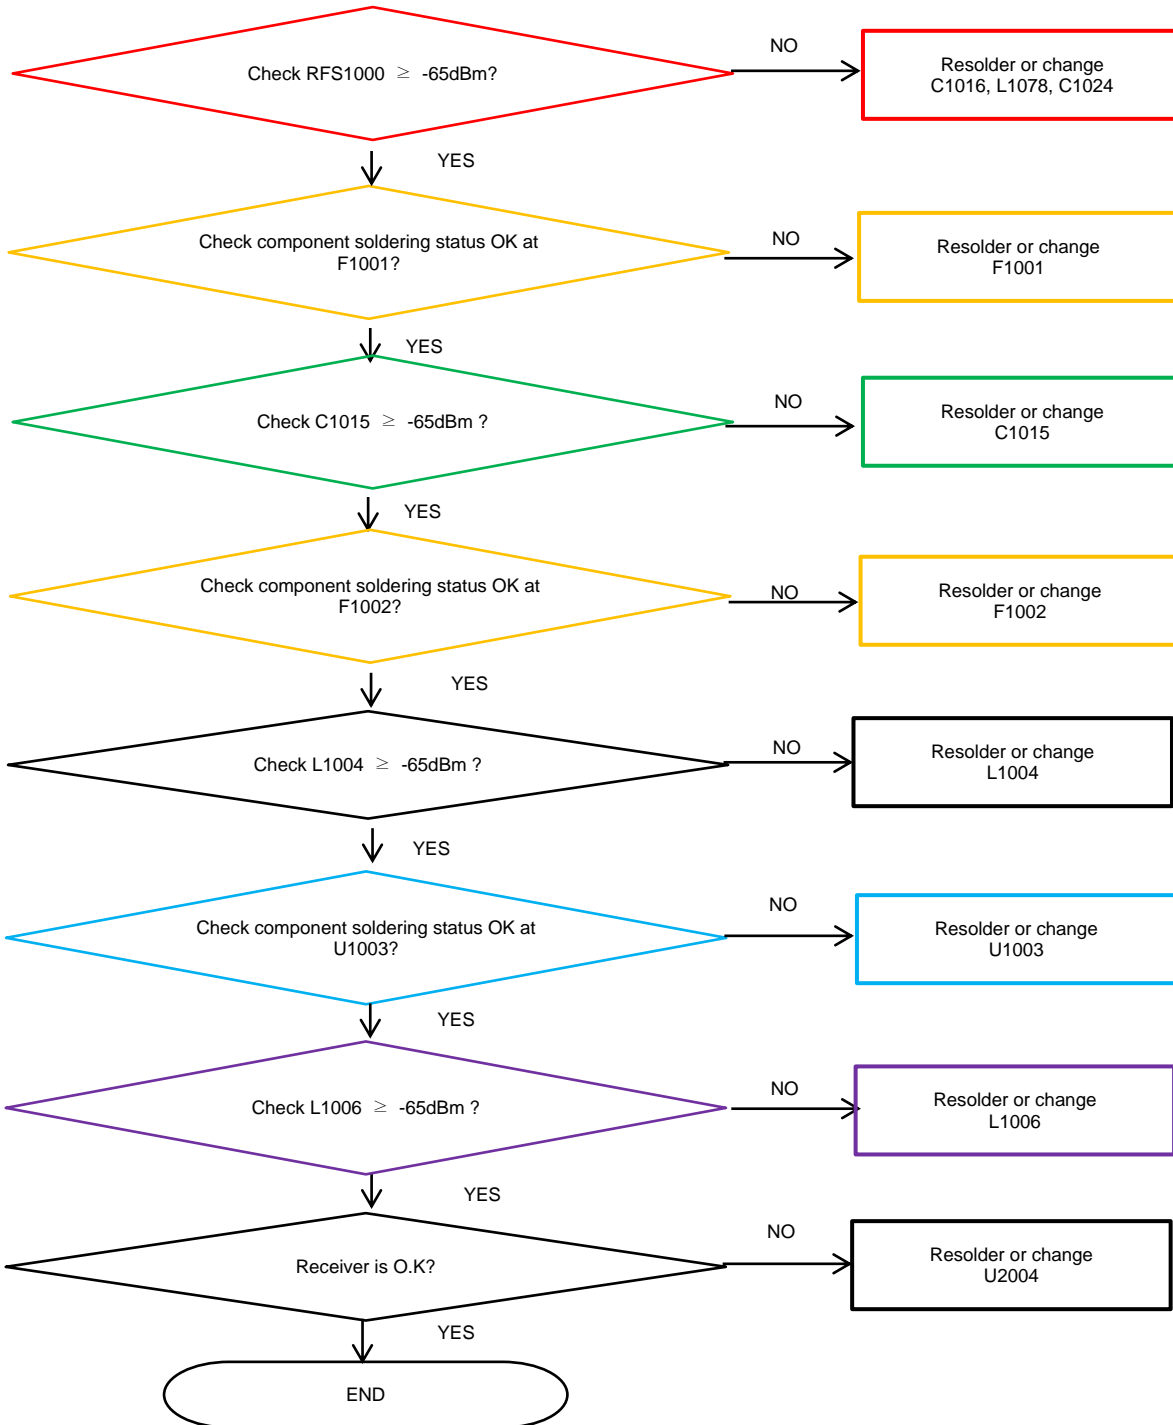

8-4-15. Motor

8. Level 3 Repair

8-4-16. BT/WIFI

8. Level 3 Repair

8-4-17. GPS

8. Level 3 Repair

8-4-18. NFC

8. Level 3 Repair

8-4-20. LTE B1, WCDMA B1 Rx

8. Level 3 Repair

8-4-21. WCDMA B2 / PCS RX, LTEB2

8. Level 3 Repair

8-4-22. LTE B3 / DCS RX

8. Level 3 Repair

8-4-24. LTE, WCDMA B5 / GSM850 RX

8. Level 3 Repair