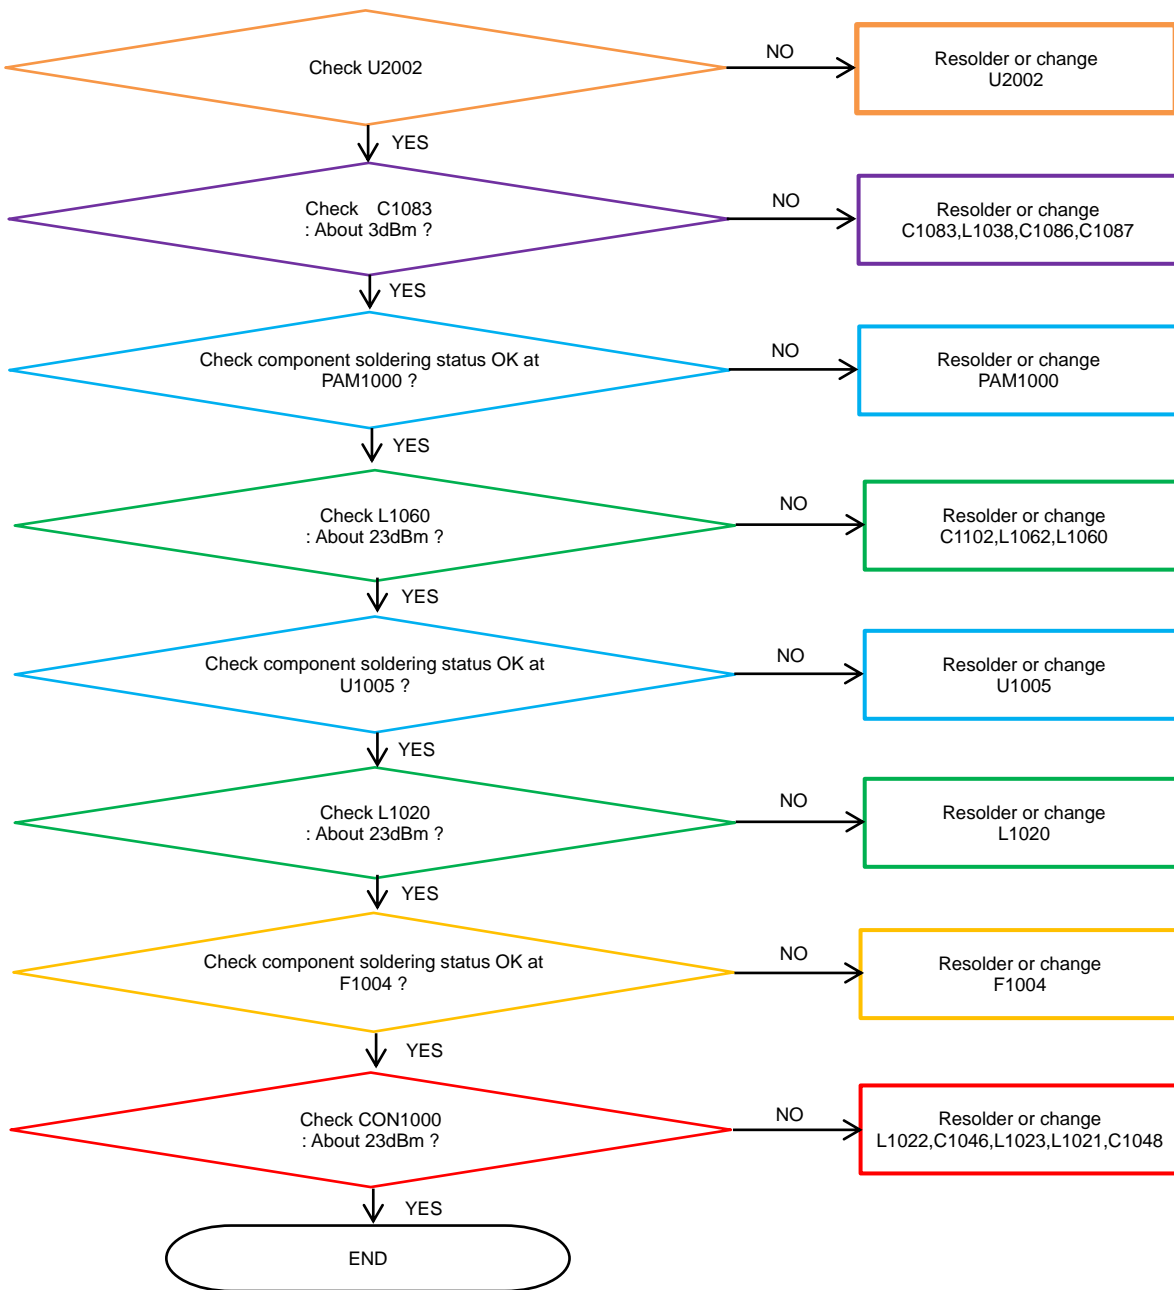

8-4-36. WCDMA B2 TX

8. Level 3 Repair

8-4-37. LTE B3 TX

8. Level 3 Repair

8-4-38. LTE, WCDMA B5 TX

8. Level 3 Repair

8-4-39. LTE, WCDMA B8 TX

8. Level 3 Repair

8-4-40. LTE B20 TX

8. Level 3 Repair

8-4-41. LTE B7 TX

8. Level 3 Repair

8-4-42. LTE B38, 41 TX

8. Level 3 Repair

8-4-43. LTE B40 TX