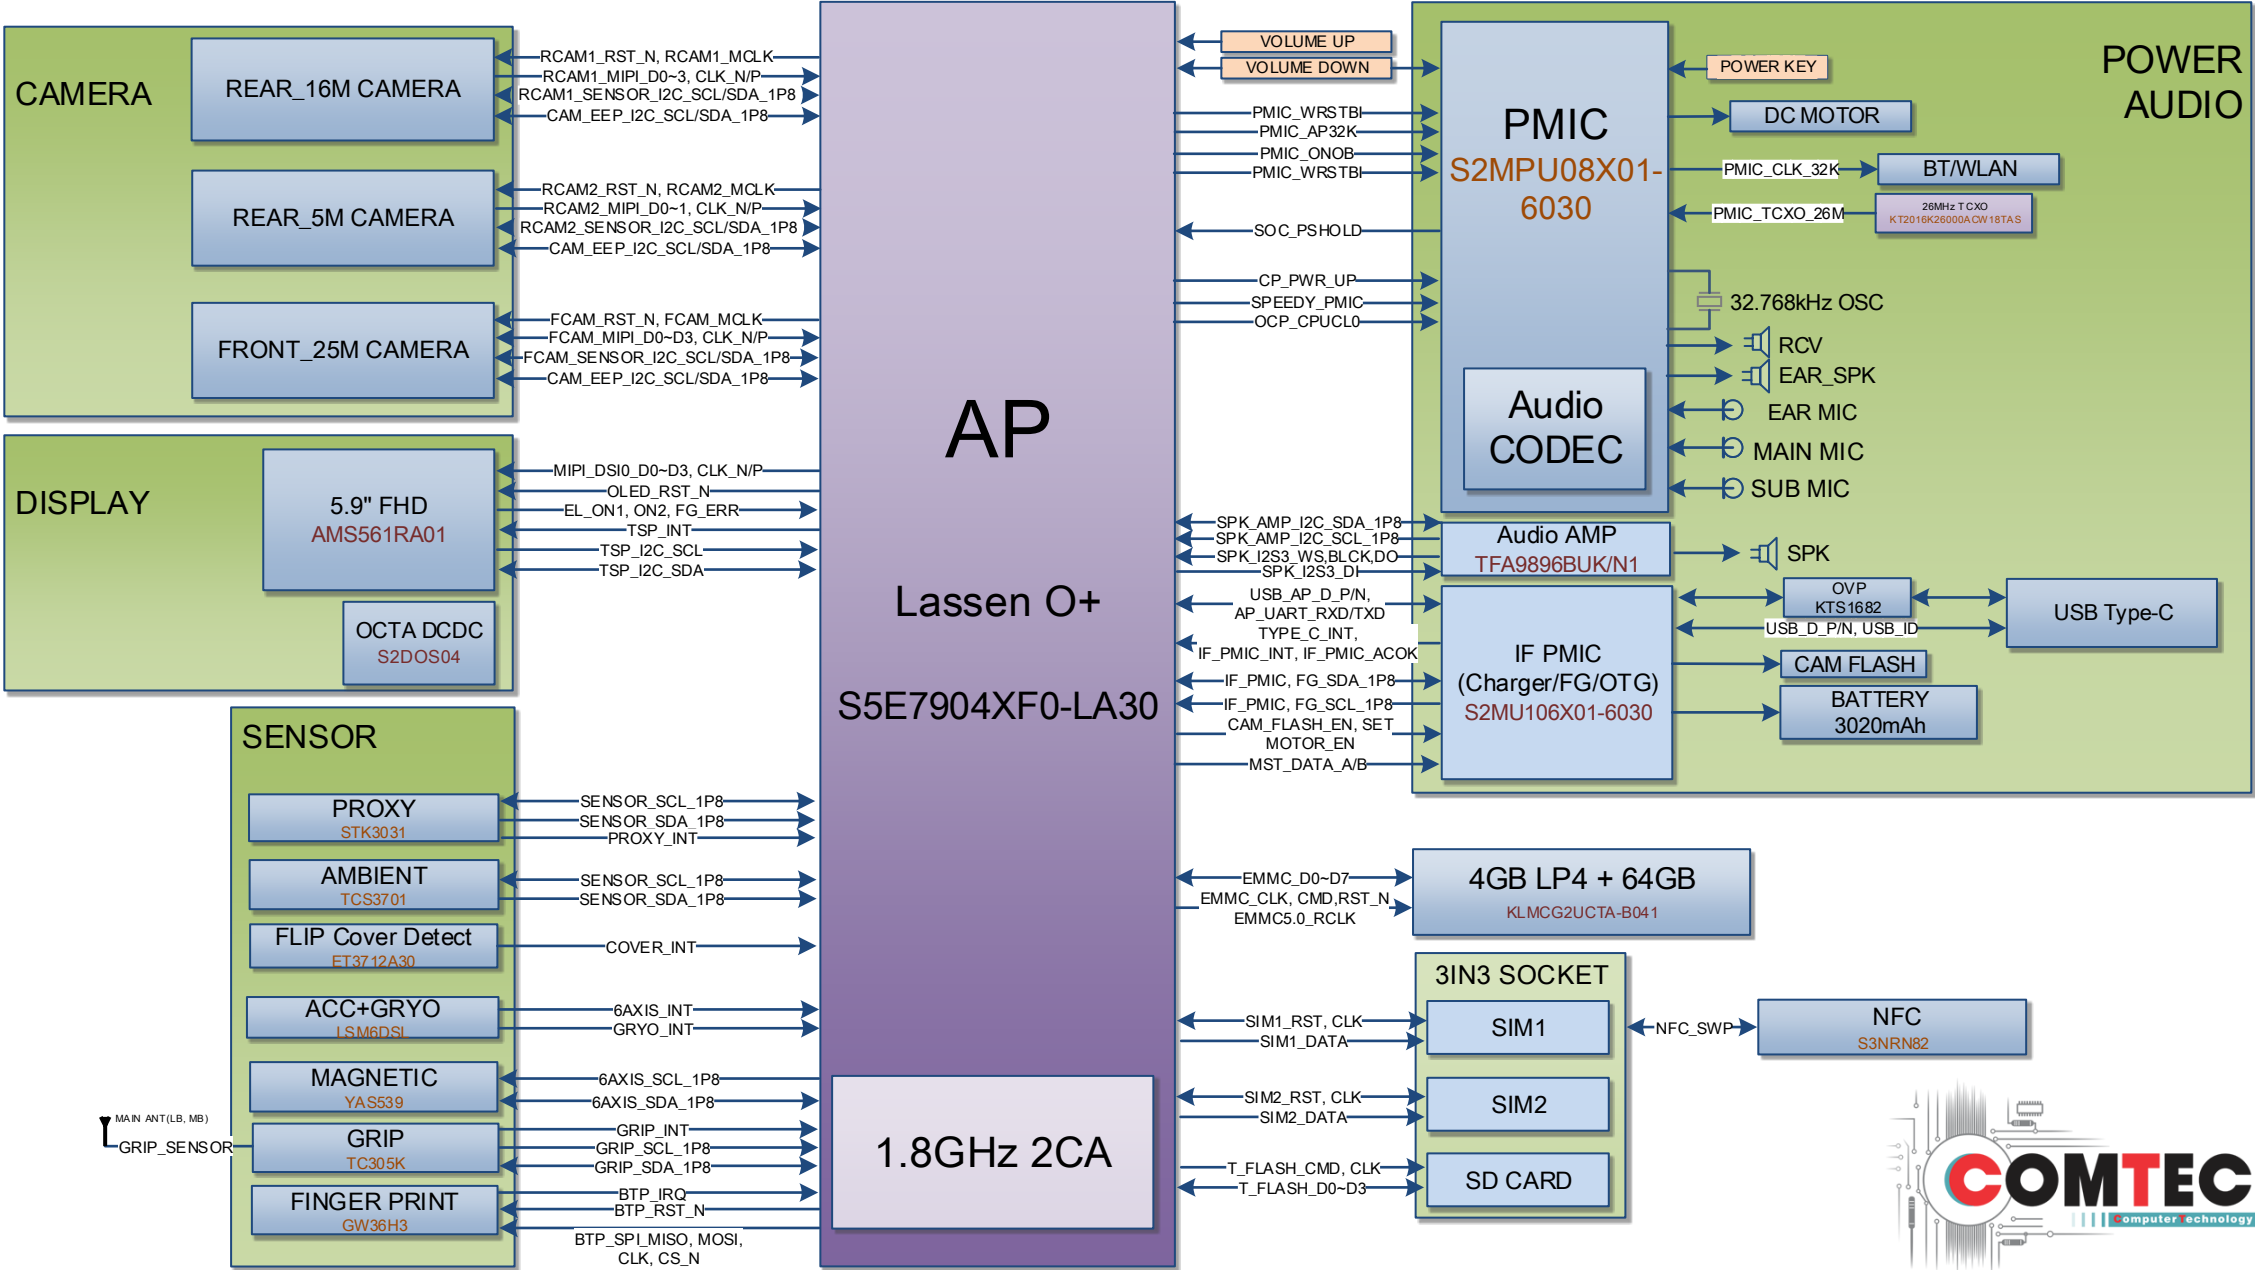

SM-A405FN Block Diagram

Confidential

SM-A405FN Block Diagram

SM-A405FN Block Diagram

Confidential

SM-A405FM Block Diagram

8. Level 3 Repair

8-3. Flow chart of Troubleshooting.

Oscilloscope

Digital Multimeter

Power Supply

+ driver, ESD Safe Tweezer

8960 & Spectrum Analyzer

Soldering iron

8. Level 3 Repair

8-4-1. Power On

tamiraat.com منبع مقاله

8. Level 3 Repair

8-4-2. Initial

8. Level 3 Repair

8-4-3. No Service

8. Level 3 Repair

8-4-4. SIM Part

8. Level 3 Repair