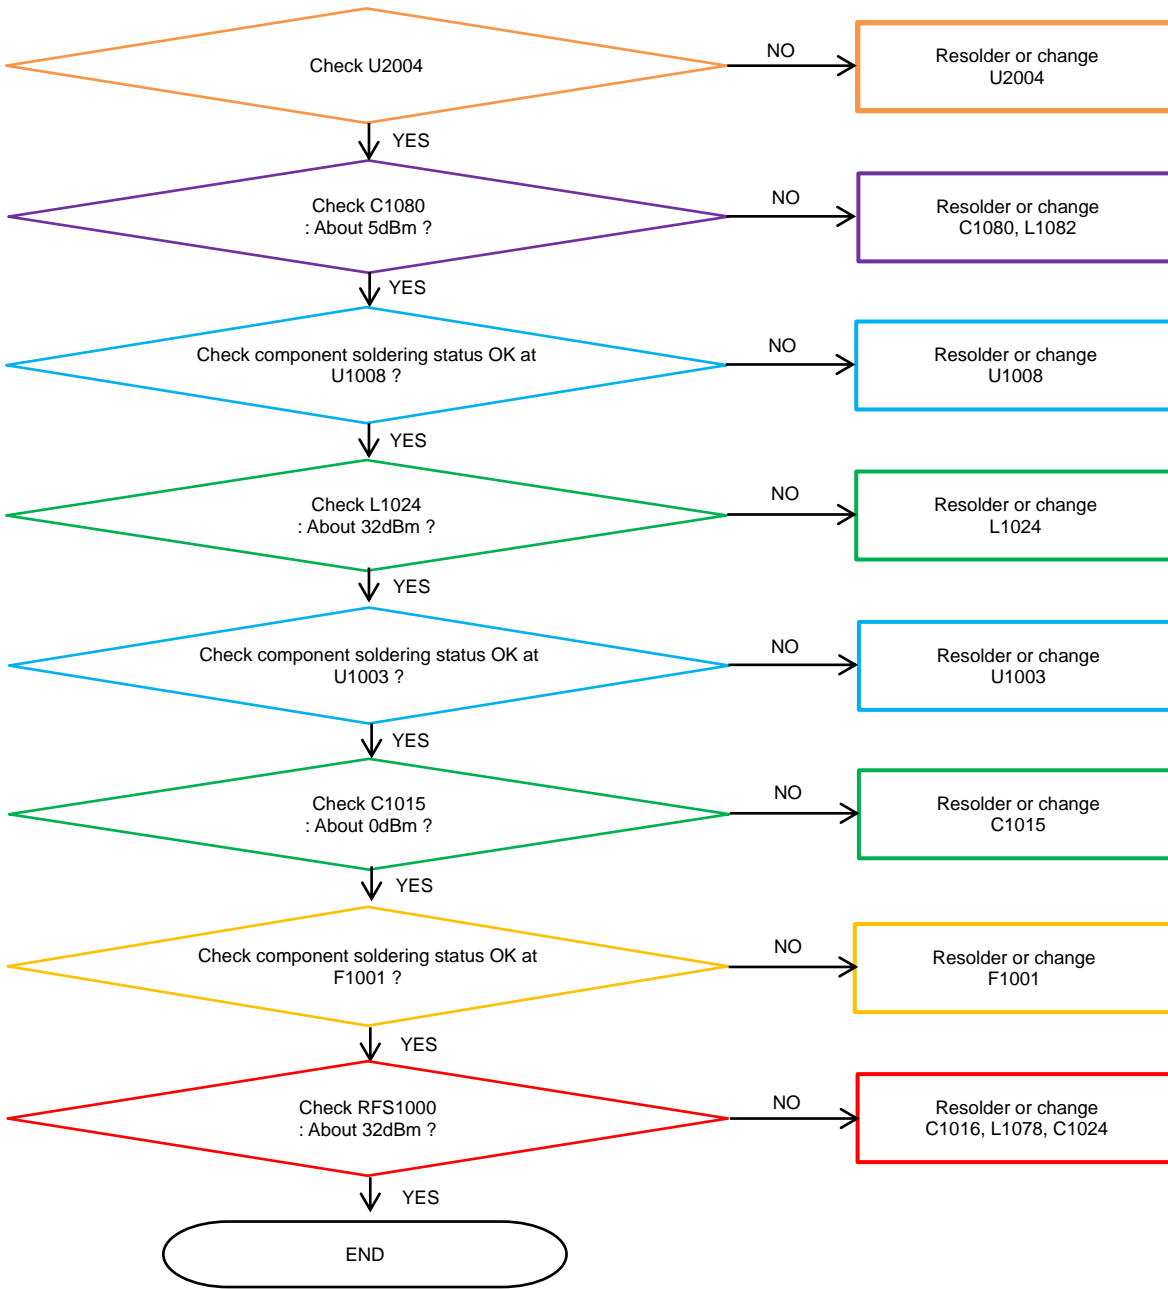

8-4-25. LTE B8, WCDMA B8 / EGSM RX

8. Level 3 Repair

8-4-26. LTE B20 RX

8. Level 3 Repair

8-4-30. LTE B7 RX

8. Level 3 Repair

8-4-31. LTE B38_41 RX

8. Level 3 Repair

8-4-32. LTE B40 RX

8. Level 3 Repair

8-4-33. GSM 850 / GSM900 TX

8. Level 3 Repair

8-4-34. GSM1800/ GSM1900 TX

8. Level 3 Repair

8-4-35. LTE, WCDMA B1 TX

8. Level 3 Repair

8-4-36. WCDMA B2 TX

8. Level 3 Repair

8-4-37. LTE B3 TX

8. Level 3 Repair

8-4-38. LTE, WCDMA B5 TX

8. Level 3 Repair

8-4-39. LTE, WCDMA B8 TX

8. Level 3 Repair

8-4-40. LTE B20 TX

8. Level 3 Repair

8-4-41. LTE B7 TX

8. Level 3 Repair

8-4-42. LTE B38, 41 TX

8. Level 3 Repair

8-4-43. LTE B40 TX