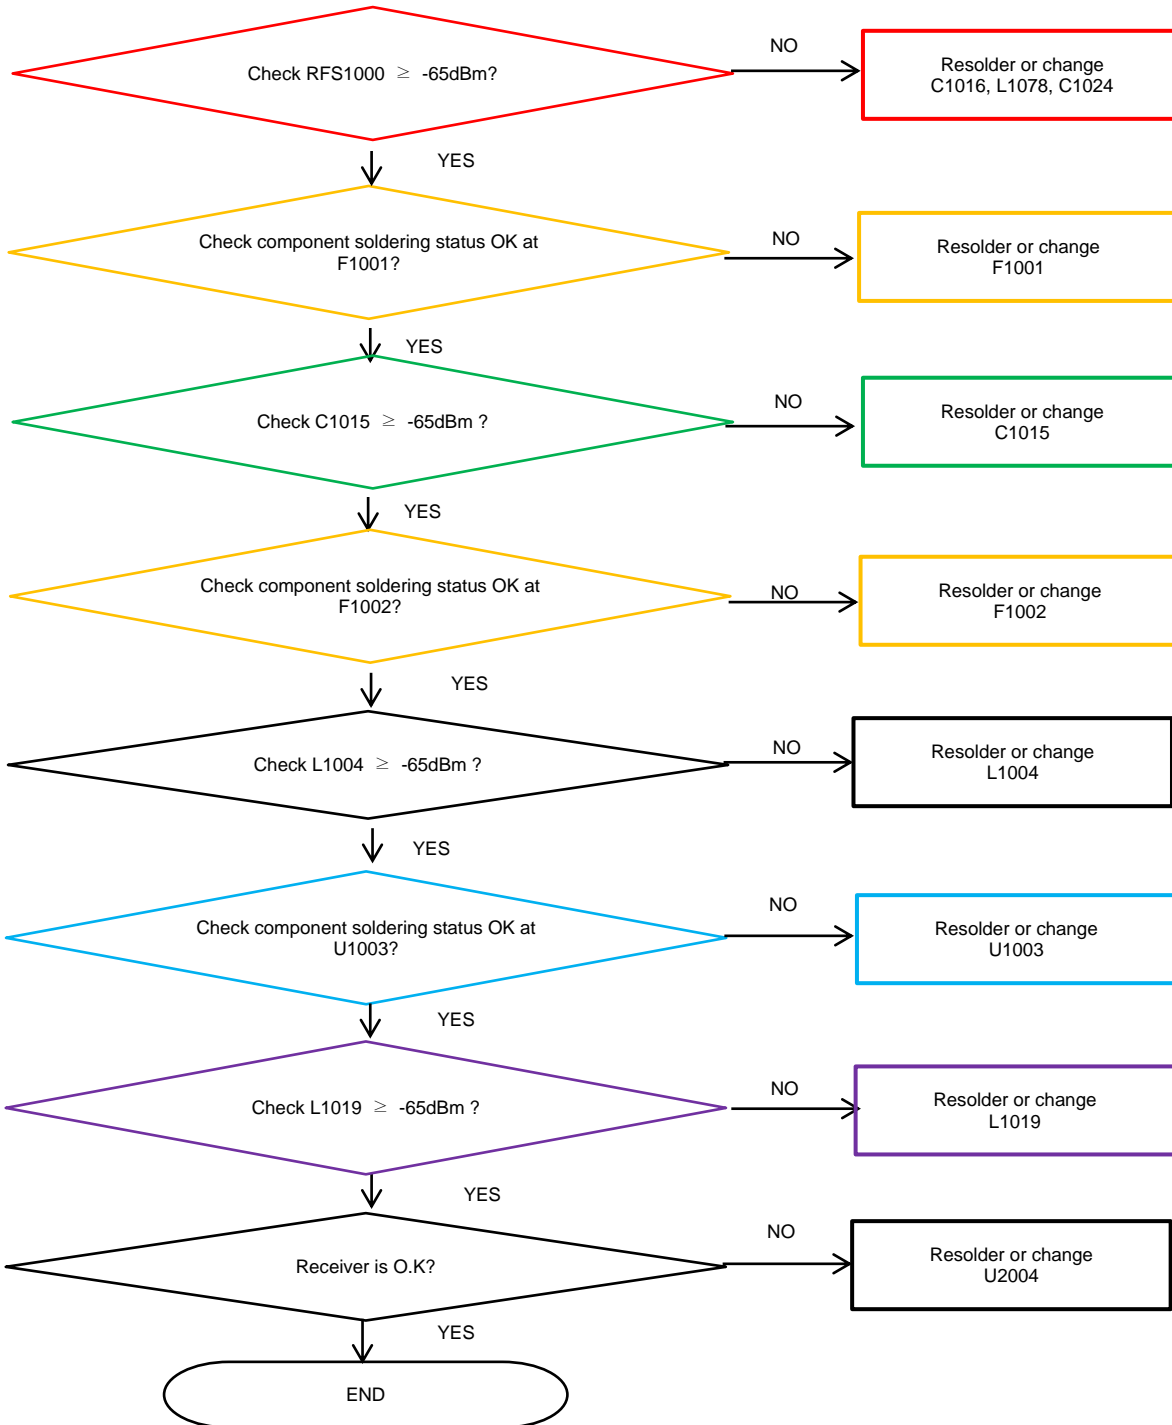

8-4-20. LTE B1, WCDMA B1 Rx

8. Level 3 Repair

8-4-21. WCDMA B2 / PCS RX, LTEB2

8. Level 3 Repair

8-4-22. LTE B3 / DCS RX

8. Level 3 Repair

8-4-24. LTE, WCDMA B5 / GSM850 RX

8. Level 3 Repair

8-4-25. LTE B8, WCDMA B8 / EGSM RX

8. Level 3 Repair

8-4-26. LTE B20 RX

8. Level 3 Repair

8-4-30. LTE B7 RX

8. Level 3 Repair

8-4-31. LTE B38_41 RX

8. Level 3 Repair