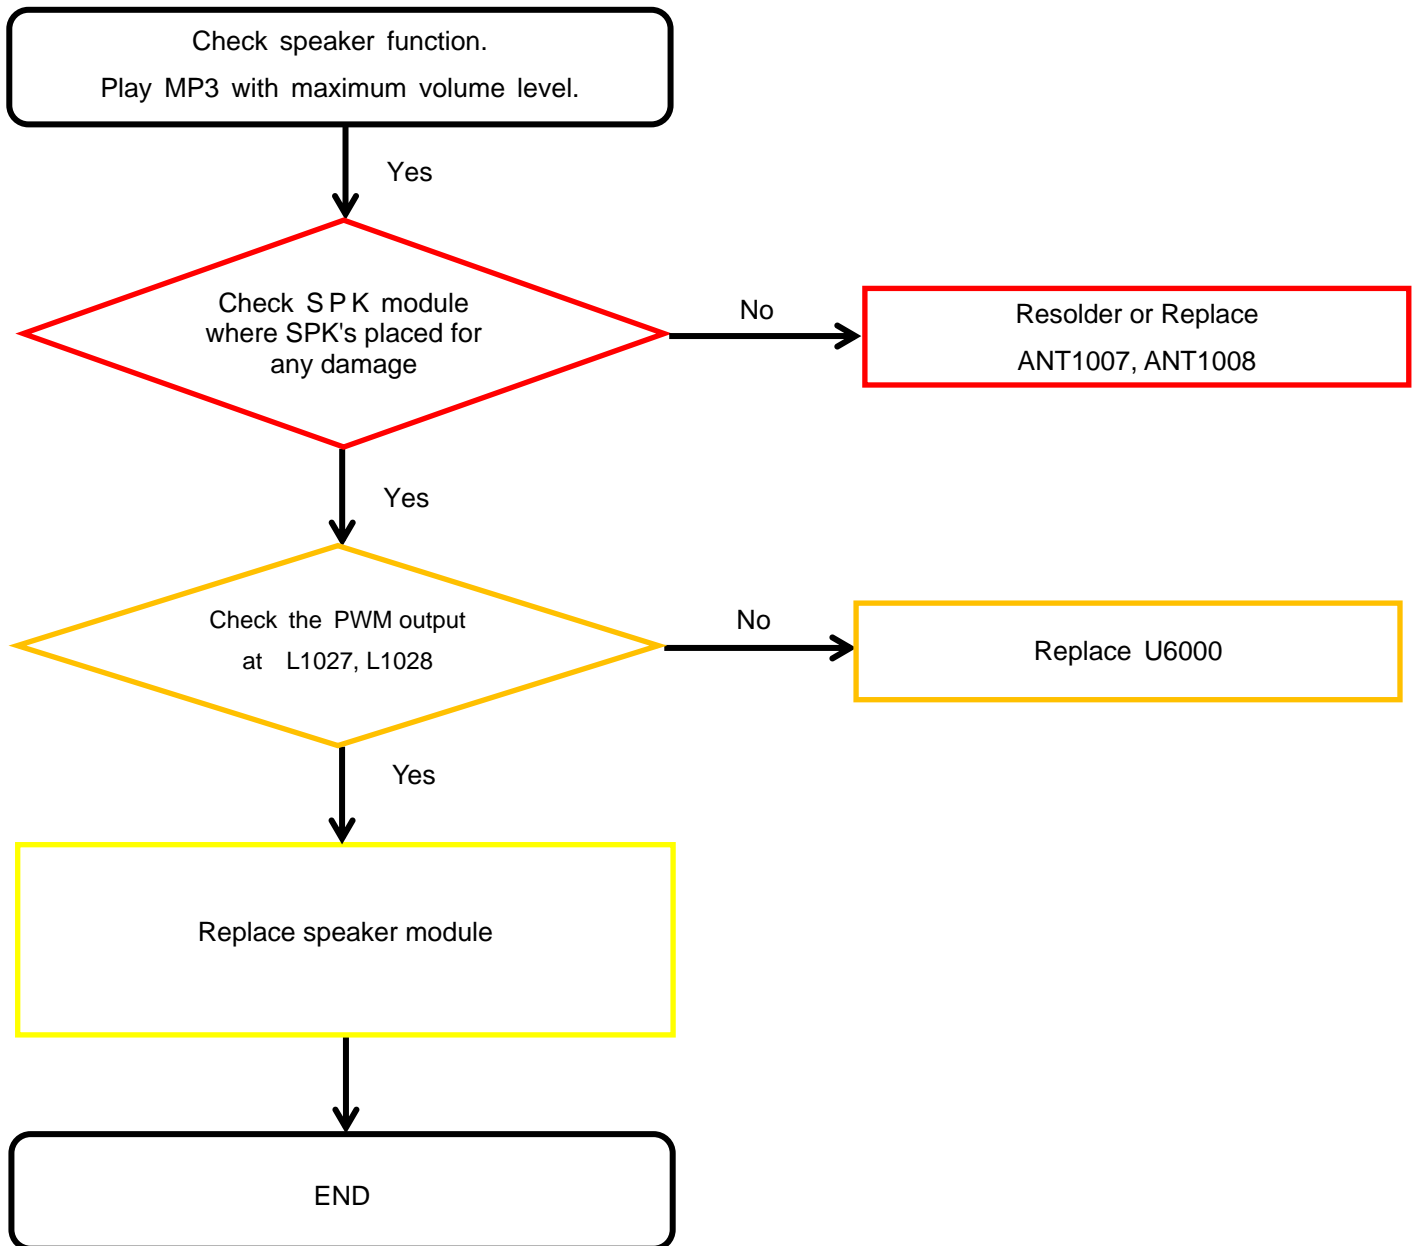

---

8. Level 3 Repair

8-4-9. Speaker Part