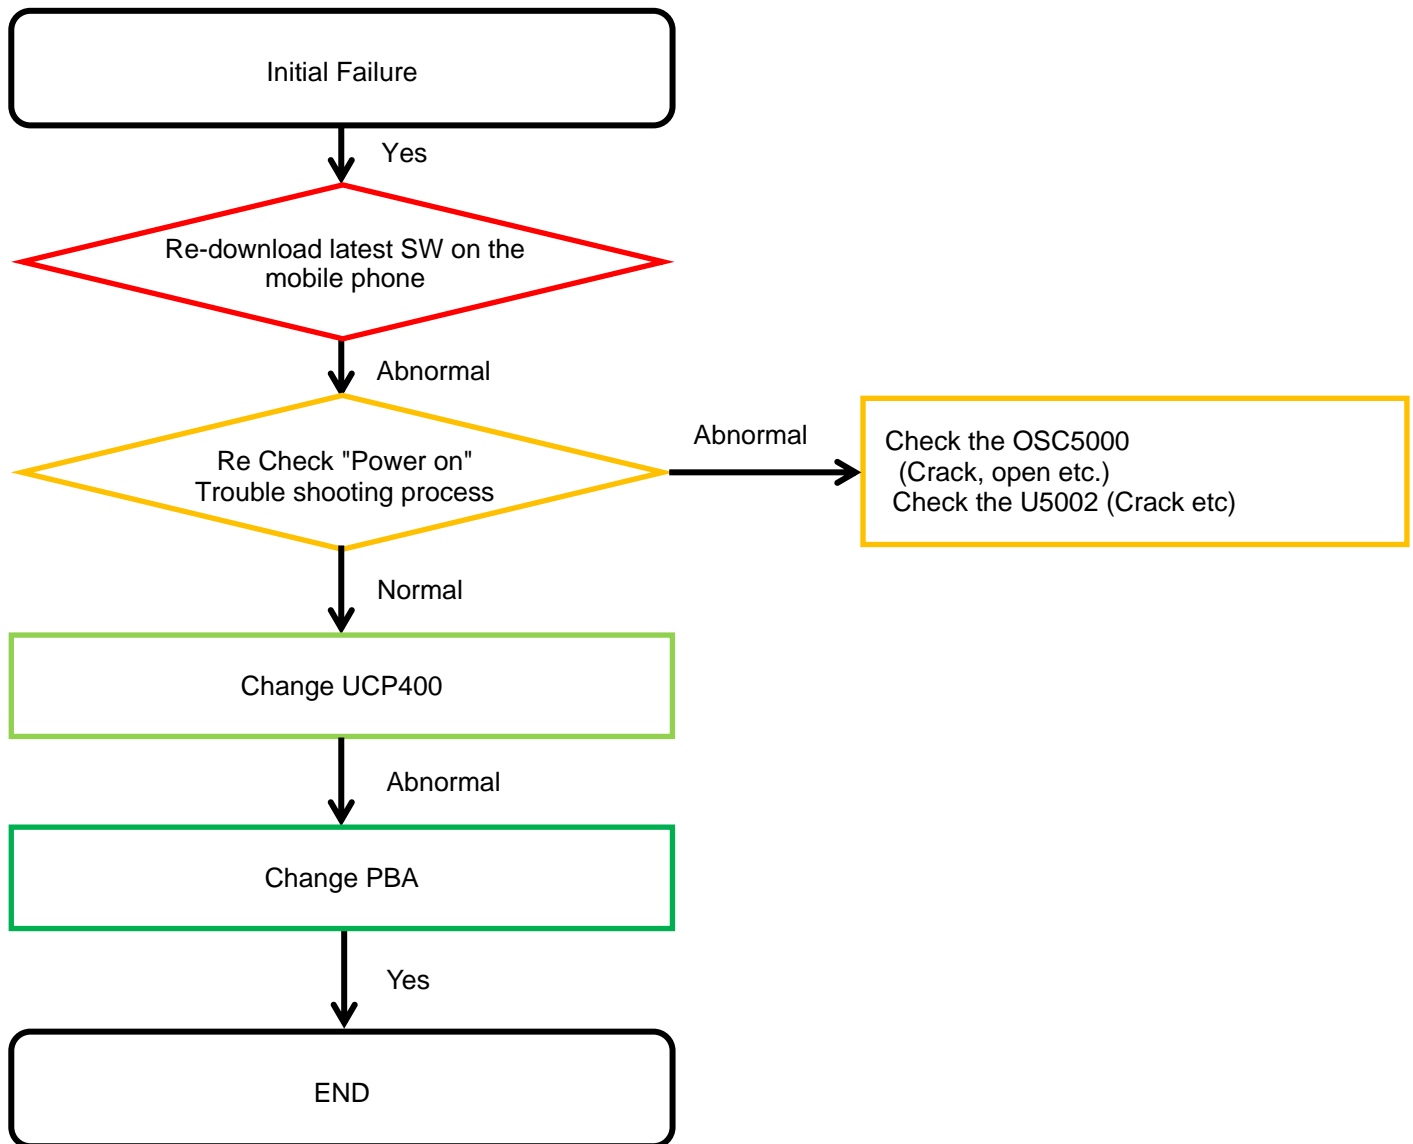

Oscilloscope

Digital Multimeter

Power Supply

+ driver, ESD Safe Tweezer

8960 & Spectrum Analyzer

Soldering iron

8. Level 3 Repair

8-4-1. Power On

tamiraat.com منبع مقاله

8. Level 3 Repair

8-4-2. Initial

8. Level 3 Repair

8-4-3. No Service

8. Level 3 Repair

8-4-4. SIM Part

8. Level 3 Repair