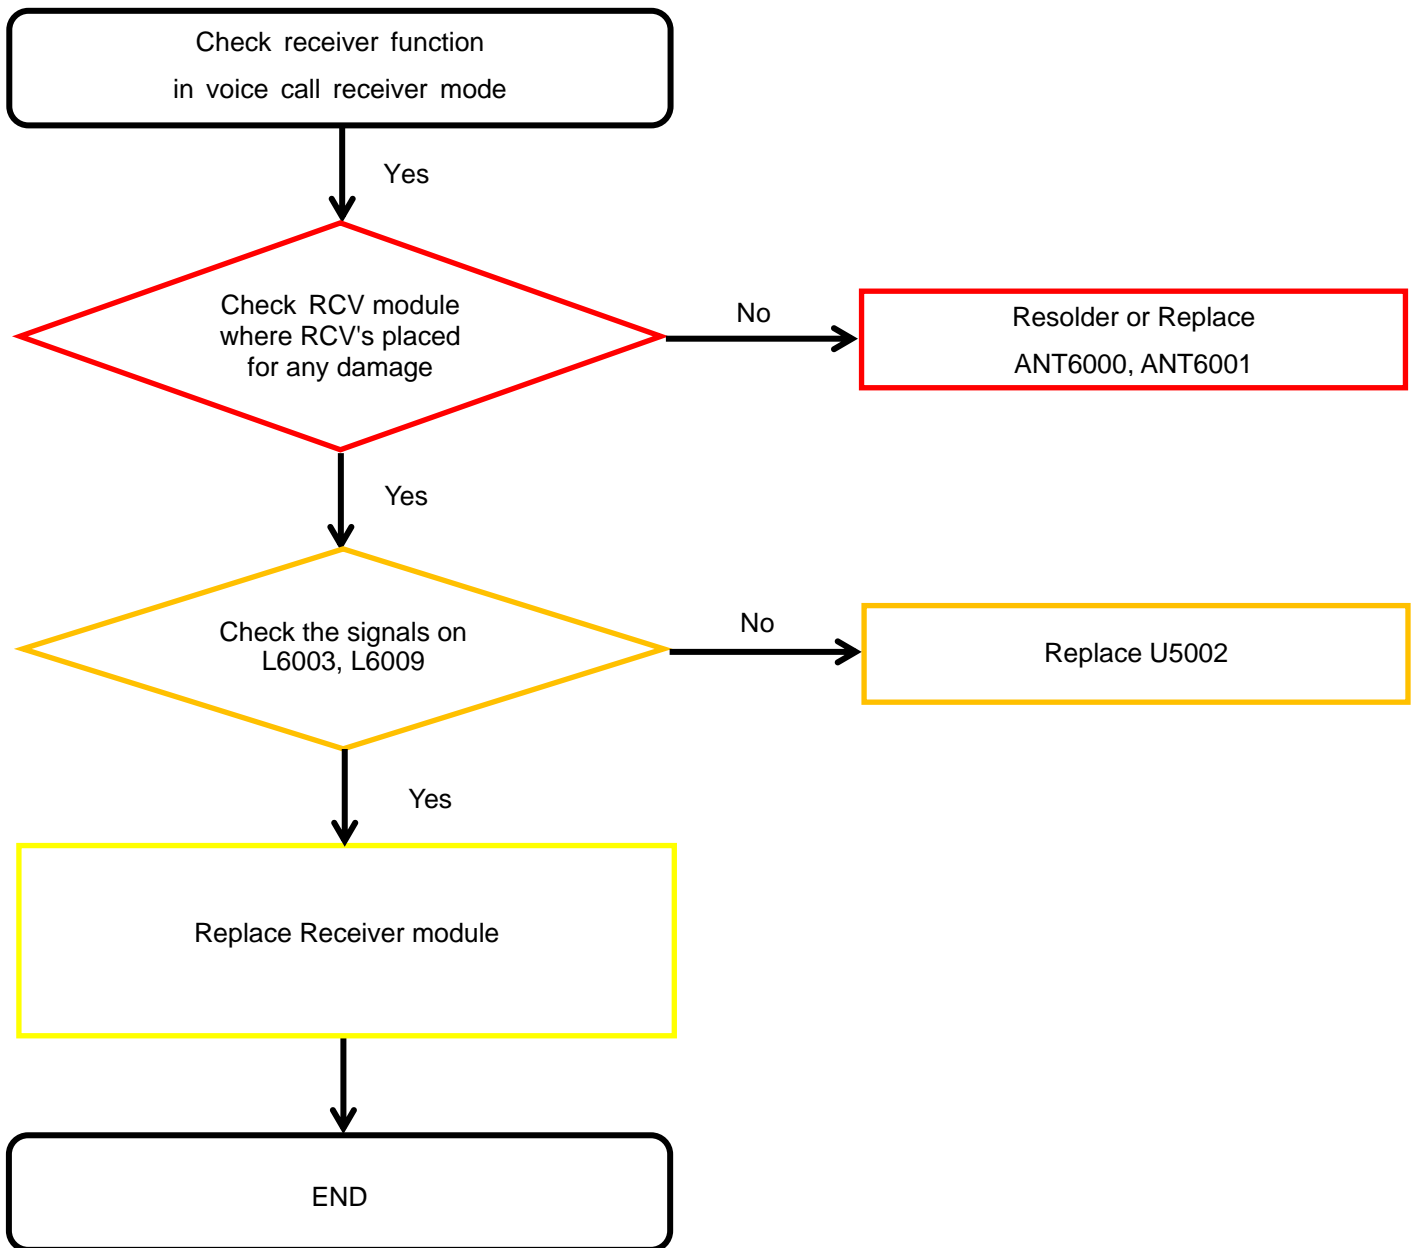

8-4-7-3. Magnetic sensor

8. Level 3 Repair

8-4-7-4. Ambient sensor(RGB sensor)

8. Level 3 Repair

8-4-7-5. Finger Print sensor

8. Level 3 Repair

8-4-8-1. Microphone Part - Main MIC

8. Level 3 Repair

8-4-8-2. Microphone Part - Sub MIC

8. Level 3 Repair

8-4-9. Speaker Part

8. Level 3 Repair

8-4-10. Receiver Part

8. Level 3 Repair

8-4-11. Display

8. Level 3 Repair