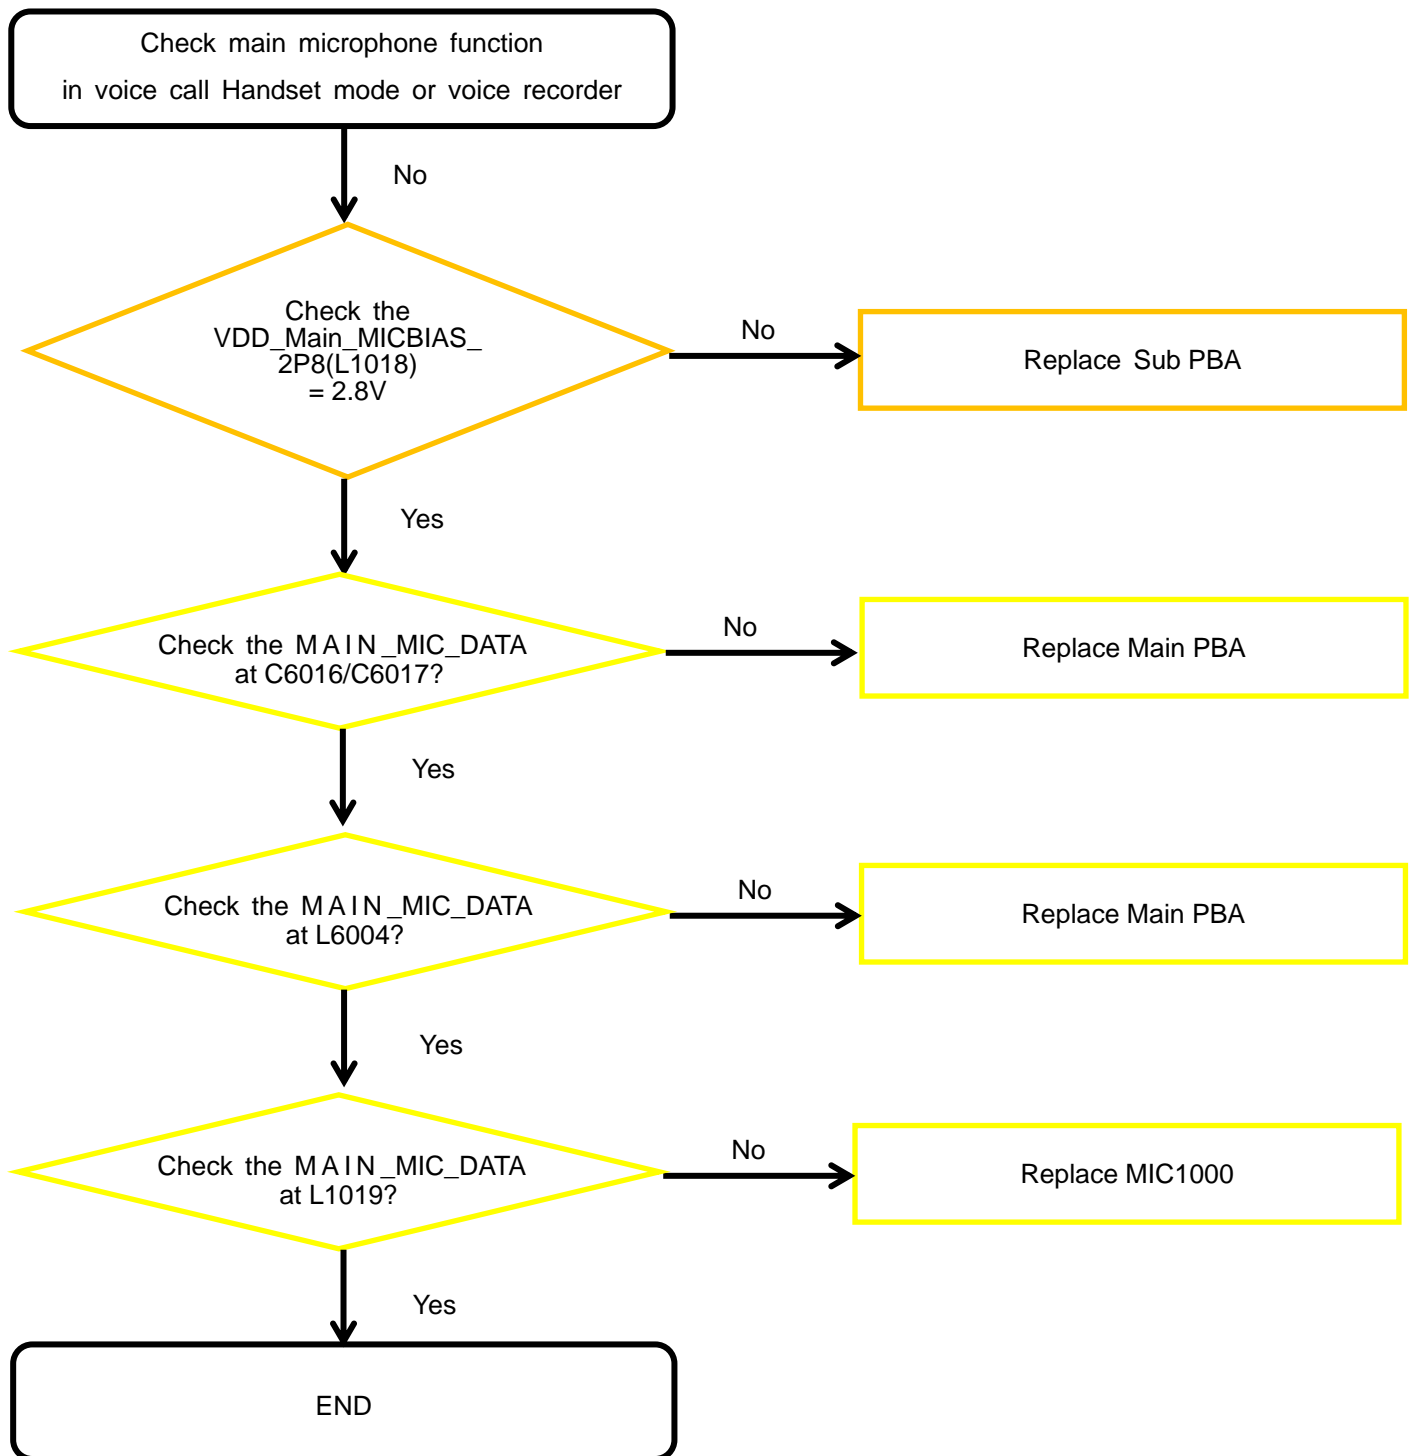

8-4-7-3. Magnetic sensor

8. Level 3 Repair

8-4-7-4. Ambient sensor(RGB sensor)

8. Level 3 Repair

8-4-7-5. Finger Print sensor

8. Level 3 Repair

8-4-8-1. Microphone Part - Main MIC

8. Level 3 Repair

8-4-8-2. Microphone Part - Sub MIC

8. Level 3 Repair

8-4-9. Speaker Part

8. Level 3 Repair

8-4-10. Receiver Part

8. Level 3 Repair

8-4-11. Display

8. Level 3 Repair