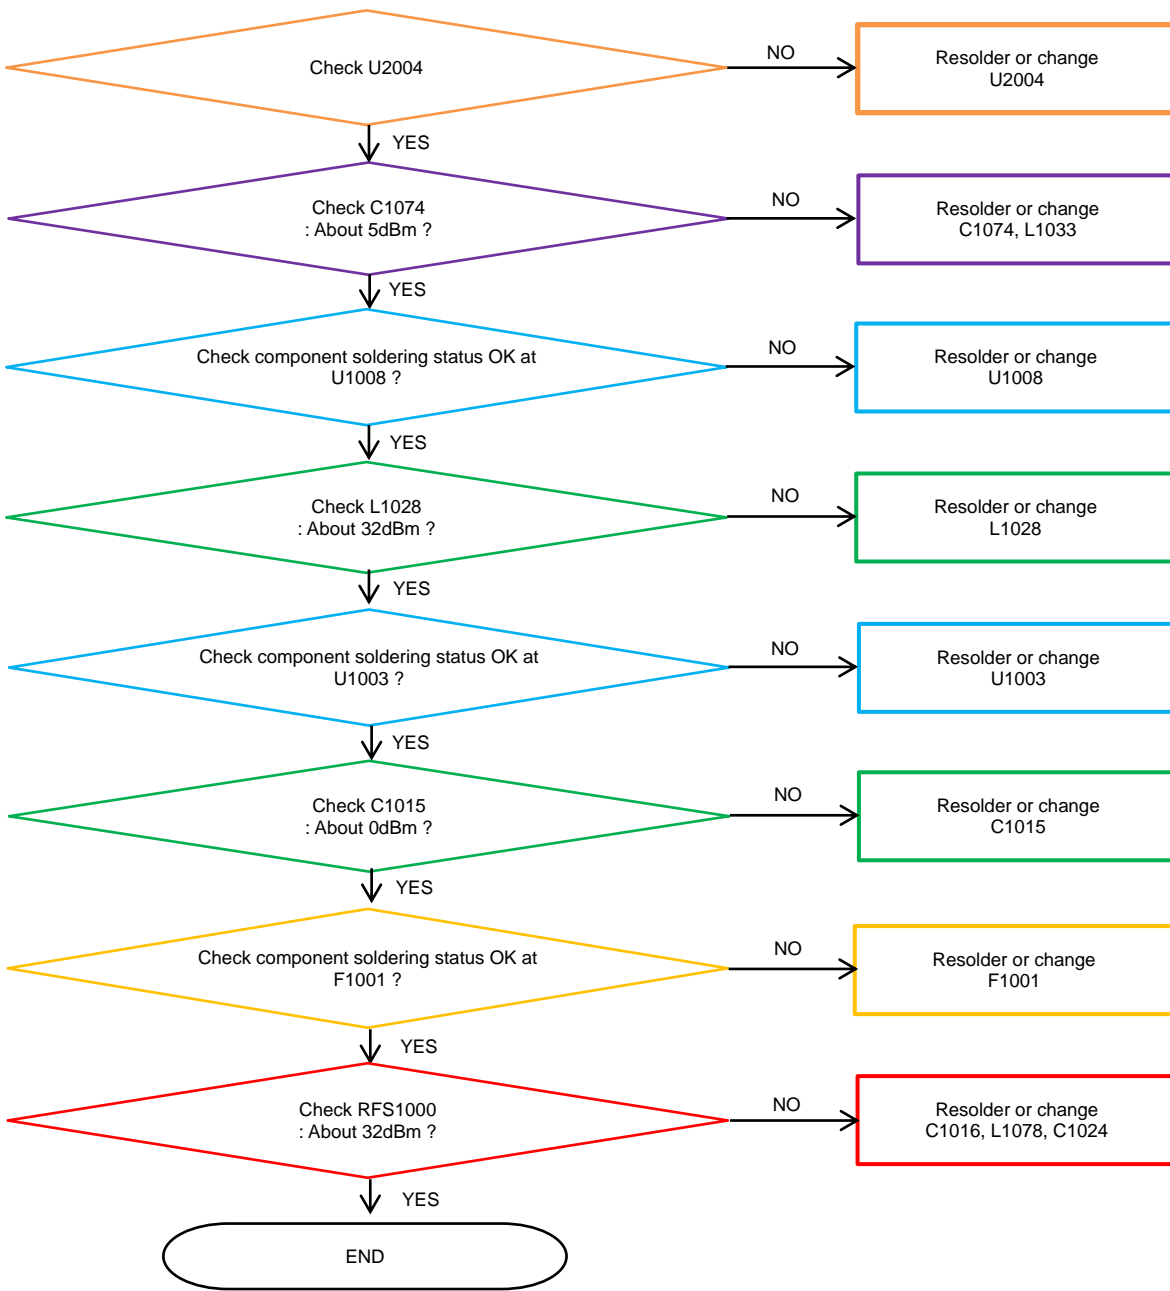

8-4-20. LTE B1, WCDMA B1 Rx

8. Level 3 Repair

8-4-21. WCDMA B2 / PCS RX, LTEB2

8. Level 3 Repair

8-4-22. LTE B3 / DCS RX

8. Level 3 Repair

8-4-24. LTE, WCDMA B5 / GSM850 RX

8. Level 3 Repair

8-4-25. LTE B8, WCDMA B8 / EGSM RX

8. Level 3 Repair

8-4-26. LTE B20 RX

8. Level 3 Repair

8-4-30. LTE B7 RX

8. Level 3 Repair

8-4-31. LTE B38_41 RX

8. Level 3 Repair

8-4-32. LTE B40 RX

8. Level 3 Repair

8-4-33. GSM 850 / GSM900 TX

8. Level 3 Repair

8-4-34. GSM1800/ GSM1900 TX

8. Level 3 Repair

8-4-35. LTE, WCDMA B1 TX

8. Level 3 Repair