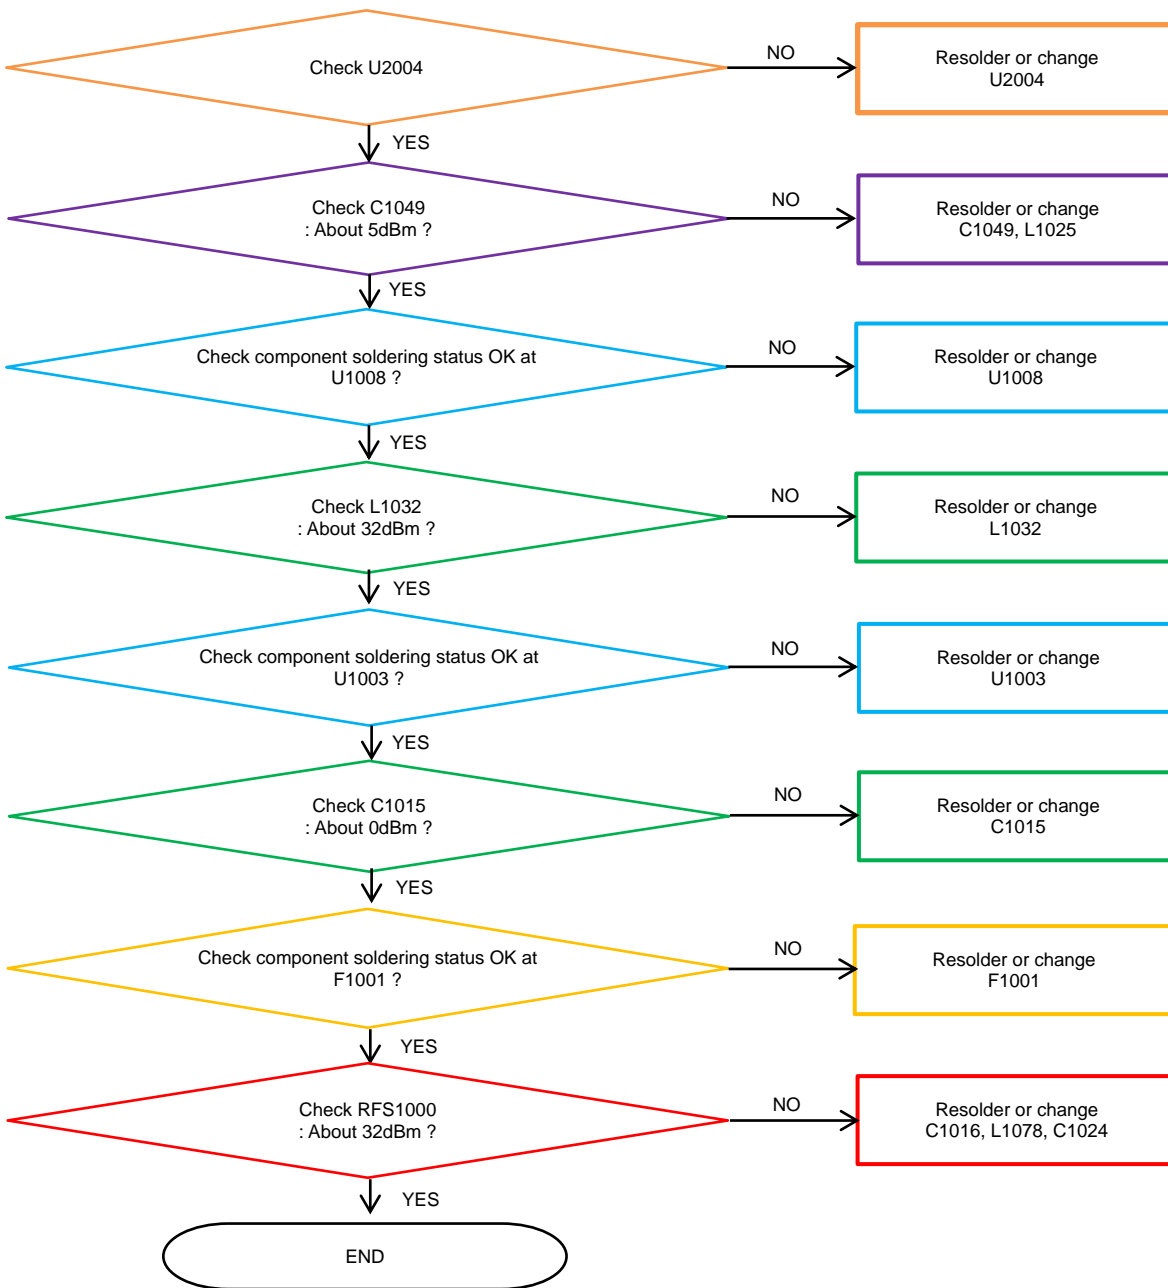

8-4-25. LTE B8, WCDMA B8 / EGSM RX

8. Level 3 Repair

8-4-26. LTE B20 RX

8. Level 3 Repair

8-4-30. LTE B7 RX

8. Level 3 Repair

8-4-31. LTE B38_41 RX

8. Level 3 Repair

8-4-32. LTE B40 RX

8. Level 3 Repair

8-4-33. GSM 850 / GSM900 TX

8. Level 3 Repair

8-4-34. GSM1800/ GSM1900 TX

8. Level 3 Repair

8-4-35. LTE, WCDMA B1 TX

8. Level 3 Repair

8-4-36. WCDMA B2 TX

8. Level 3 Repair

8-4-37. LTE B3 TX

8. Level 3 Repair

8-4-38. LTE, WCDMA B5 TX

8. Level 3 Repair

8-4-39. LTE, WCDMA B8 TX

8. Level 3 Repair

8-4-40. LTE B20 TX

8. Level 3 Repair

8-4-41. LTE B7 TX

8. Level 3 Repair

8-4-42. LTE B38, 41 TX

8. Level 3 Repair

8-4-43. LTE B40 TX