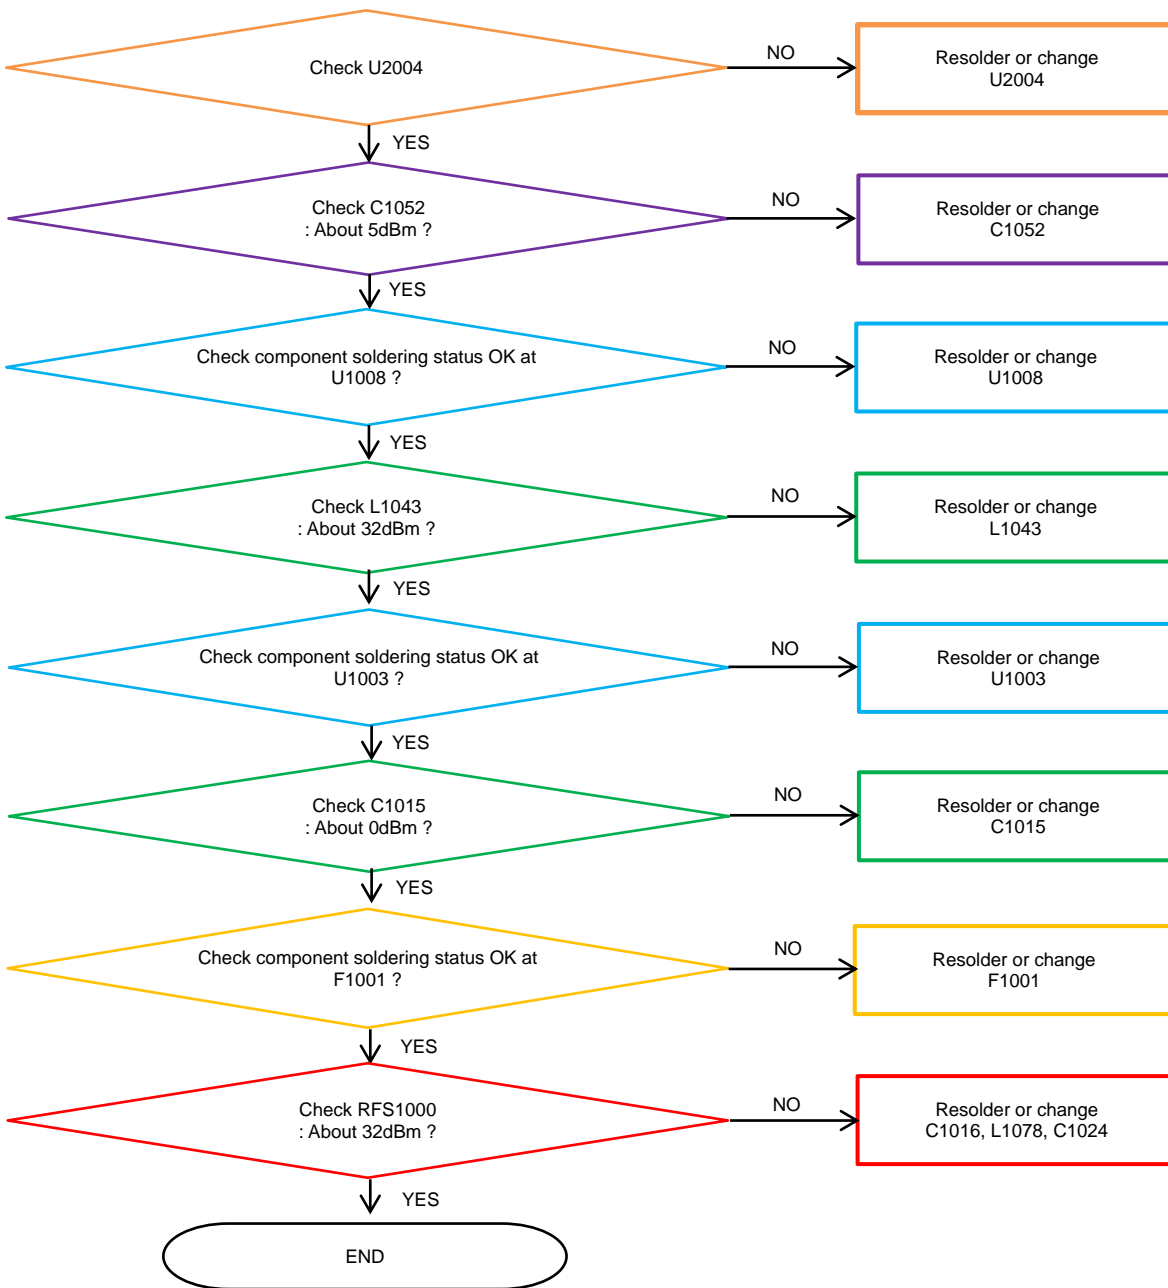

8-4-36. WCDMA B2 TX

8. Level 3 Repair

8-4-37. LTE B3 TX

8. Level 3 Repair

8-4-38. LTE, WCDMA B5 TX

8. Level 3 Repair

8-4-39. LTE, WCDMA B8 TX

8. Level 3 Repair

8-4-40. LTE B20 TX

8. Level 3 Repair

8-4-41. LTE B7 TX

8. Level 3 Repair

8-4-42. LTE B38, 41 TX

8. Level 3 Repair

8-4-43. LTE B40 TX