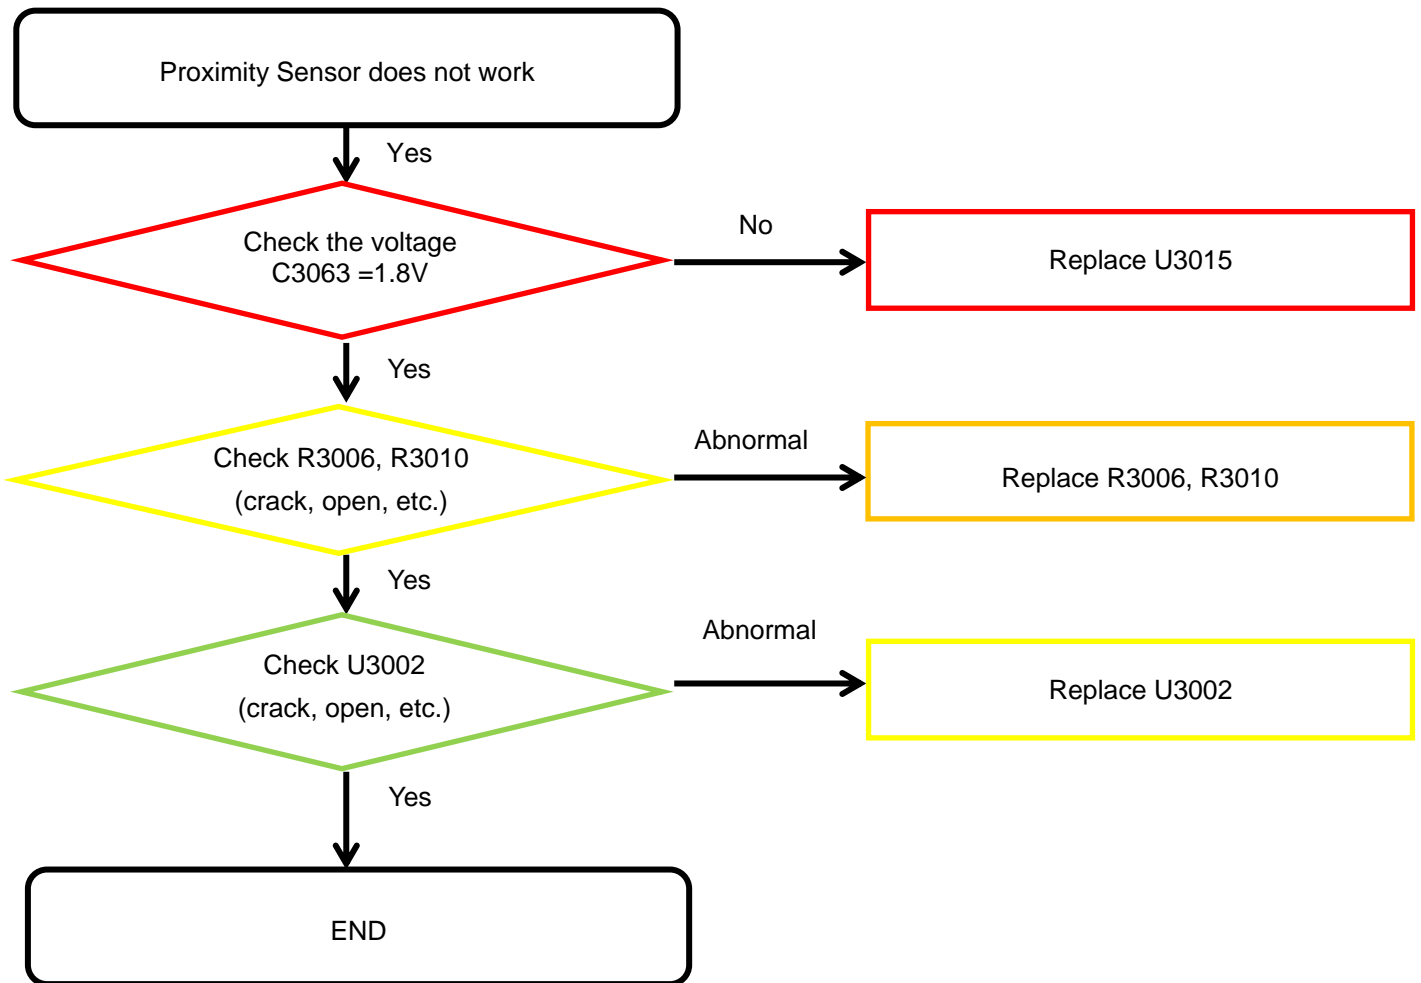

tamiraat.com منبع مقاله

8. Level 3 Repair

8-4-2. Initial

8. Level 3 Repair

8-4-3. No Service

8. Level 3 Repair

8-4-4. SIM Part

8. Level 3 Repair

8-4-5. T-Flash Part

8. Level 3 Repair

8-4-6. Cable Charging Part

8. Level 3 Repair

8-4-7-1. 6AXIS (Accelerator+Gyro) Sensor

8. Level 3 Repair

8-4-7-2. Proximity sensor

8. Level 3 Repair