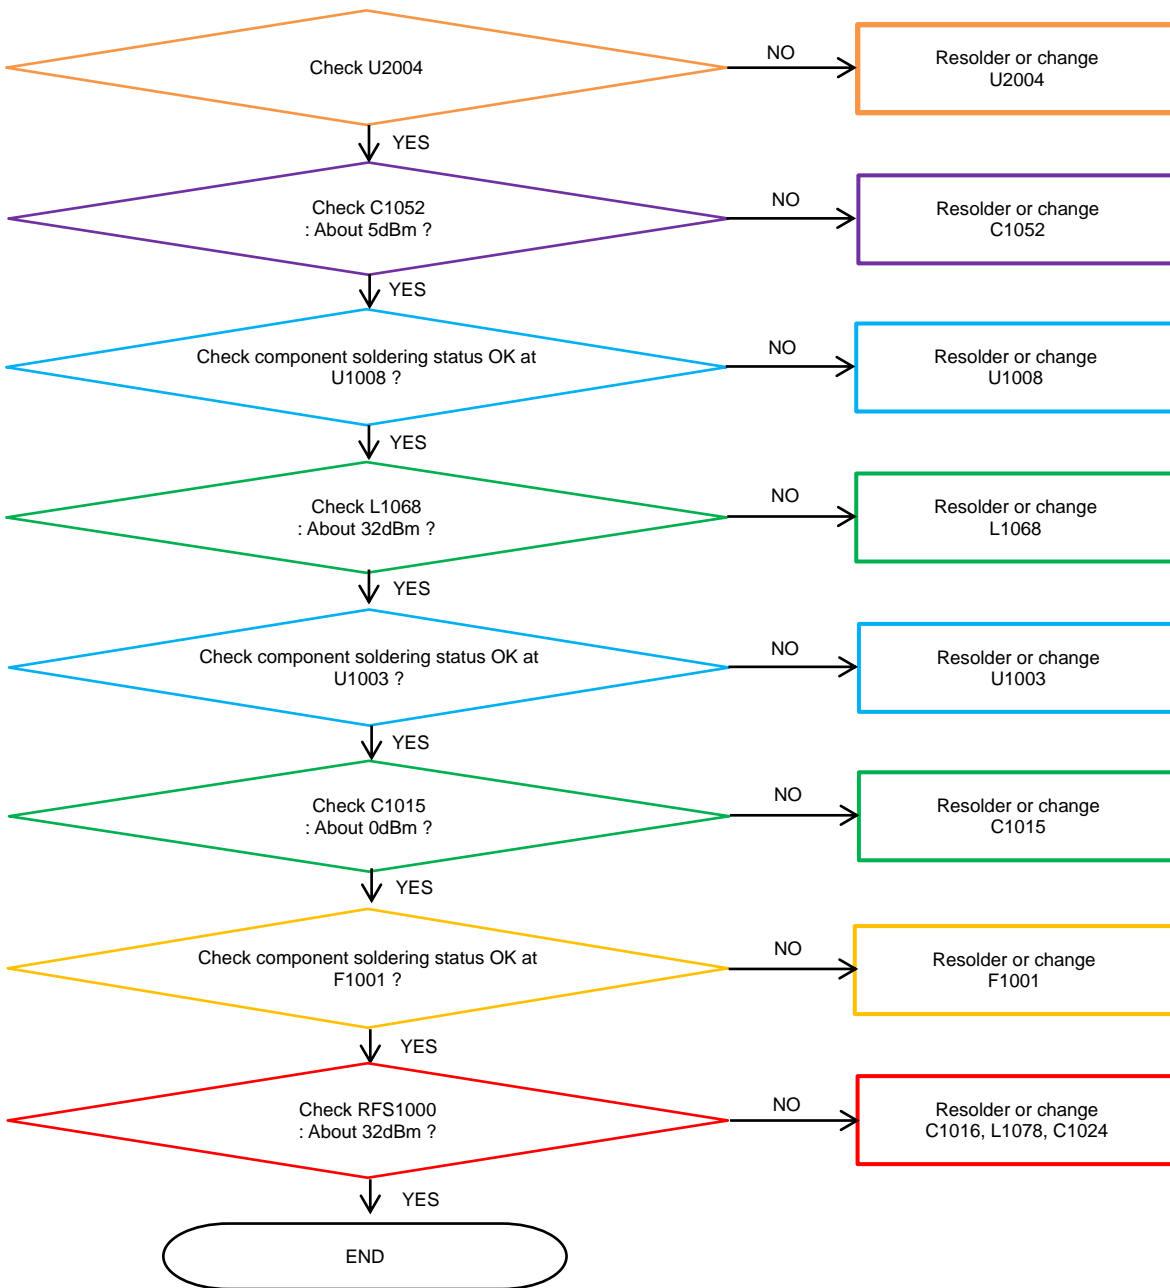

8-4-36. WCDMA B2 TX

8. Level 3 Repair

8-4-37. LTE B3 TX

8. Level 3 Repair

8-4-38. LTE, WCDMA B5 TX

8. Level 3 Repair

8-4-39. LTE, WCDMA B8 TX

8. Level 3 Repair

8-4-40. LTE B20 TX

8. Level 3 Repair

8-4-41. LTE B7 TX

8. Level 3 Repair

8-4-42. LTE B38, 41 TX

8. Level 3 Repair

8-4-43. LTE B40 TX