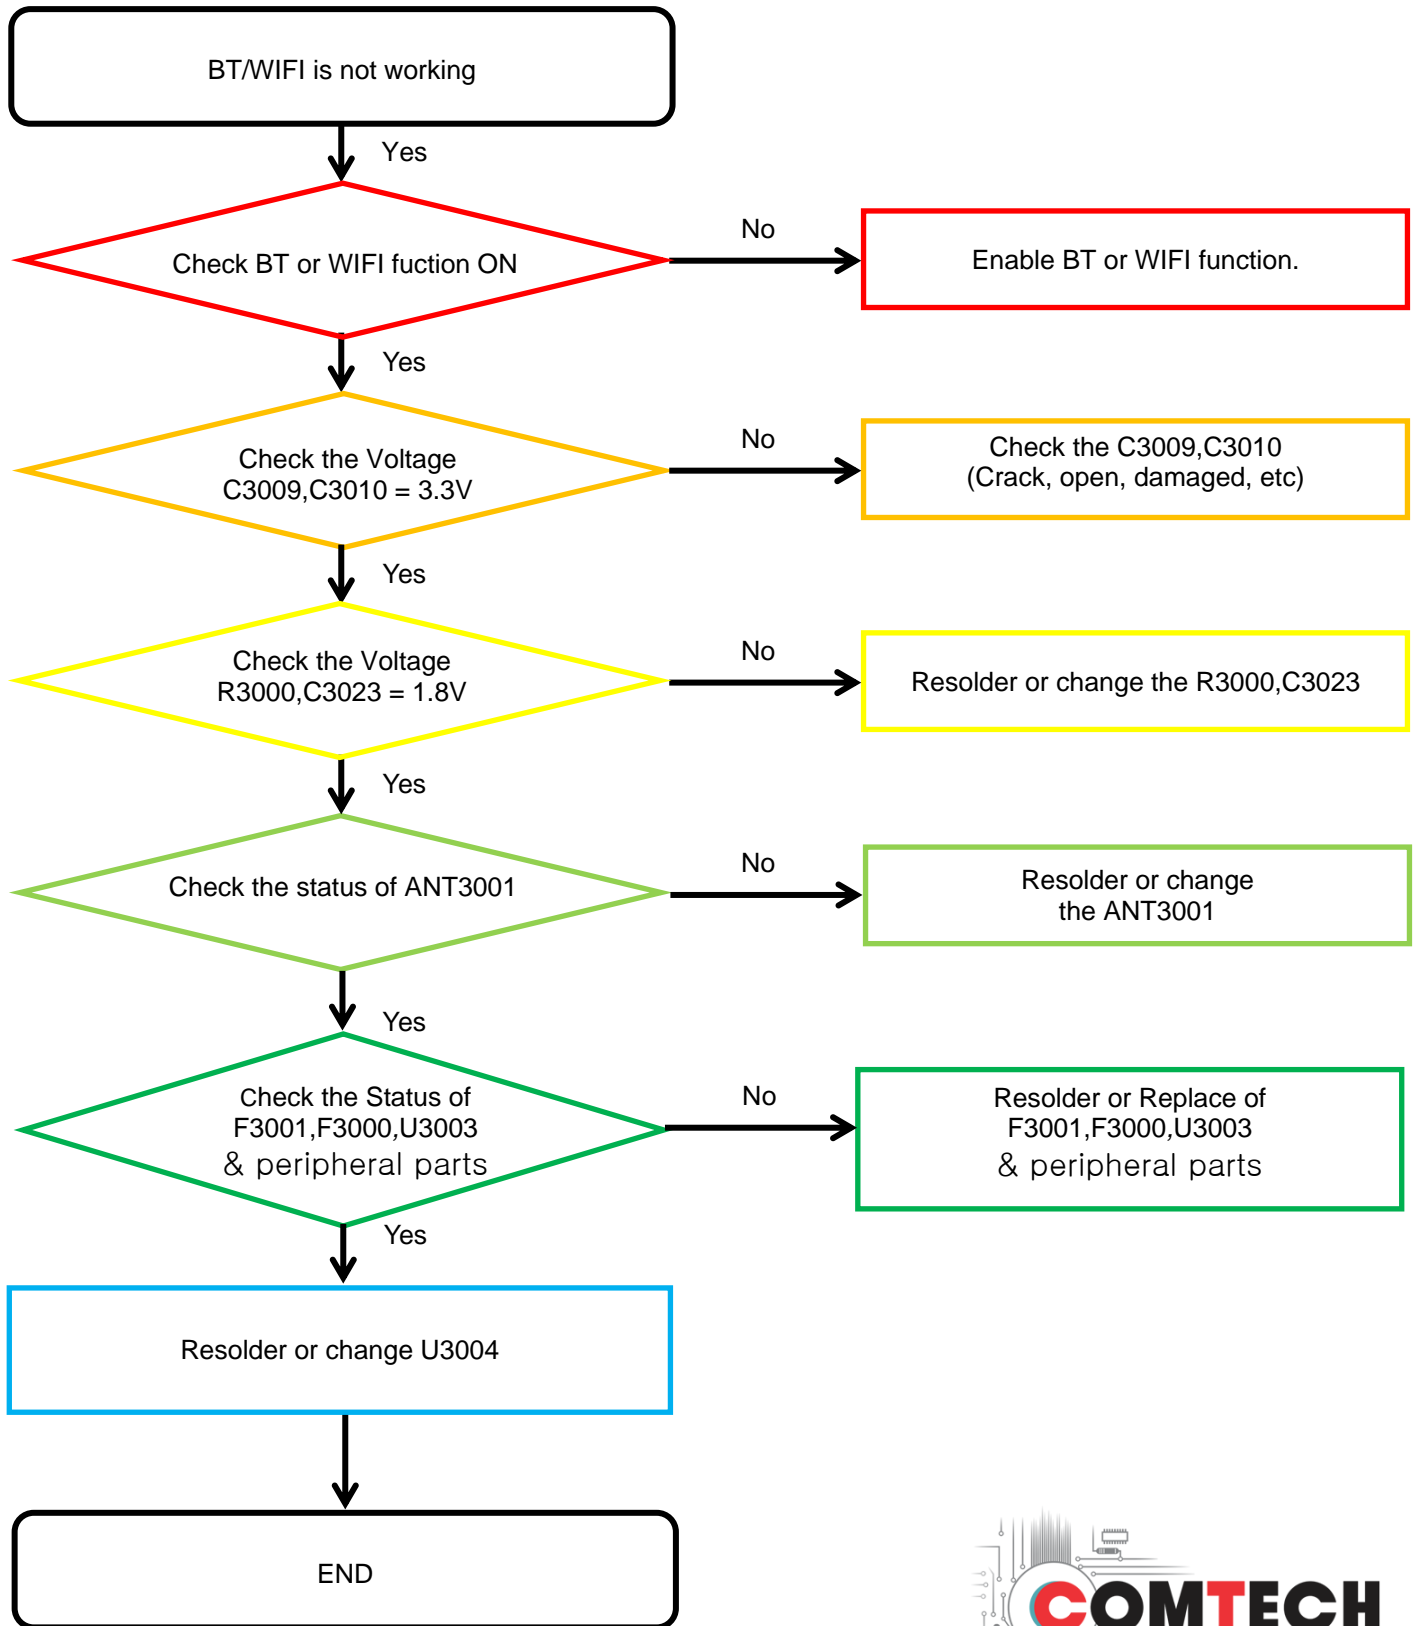

8. Level 3 Repair

8-4-16. BT/WIFI