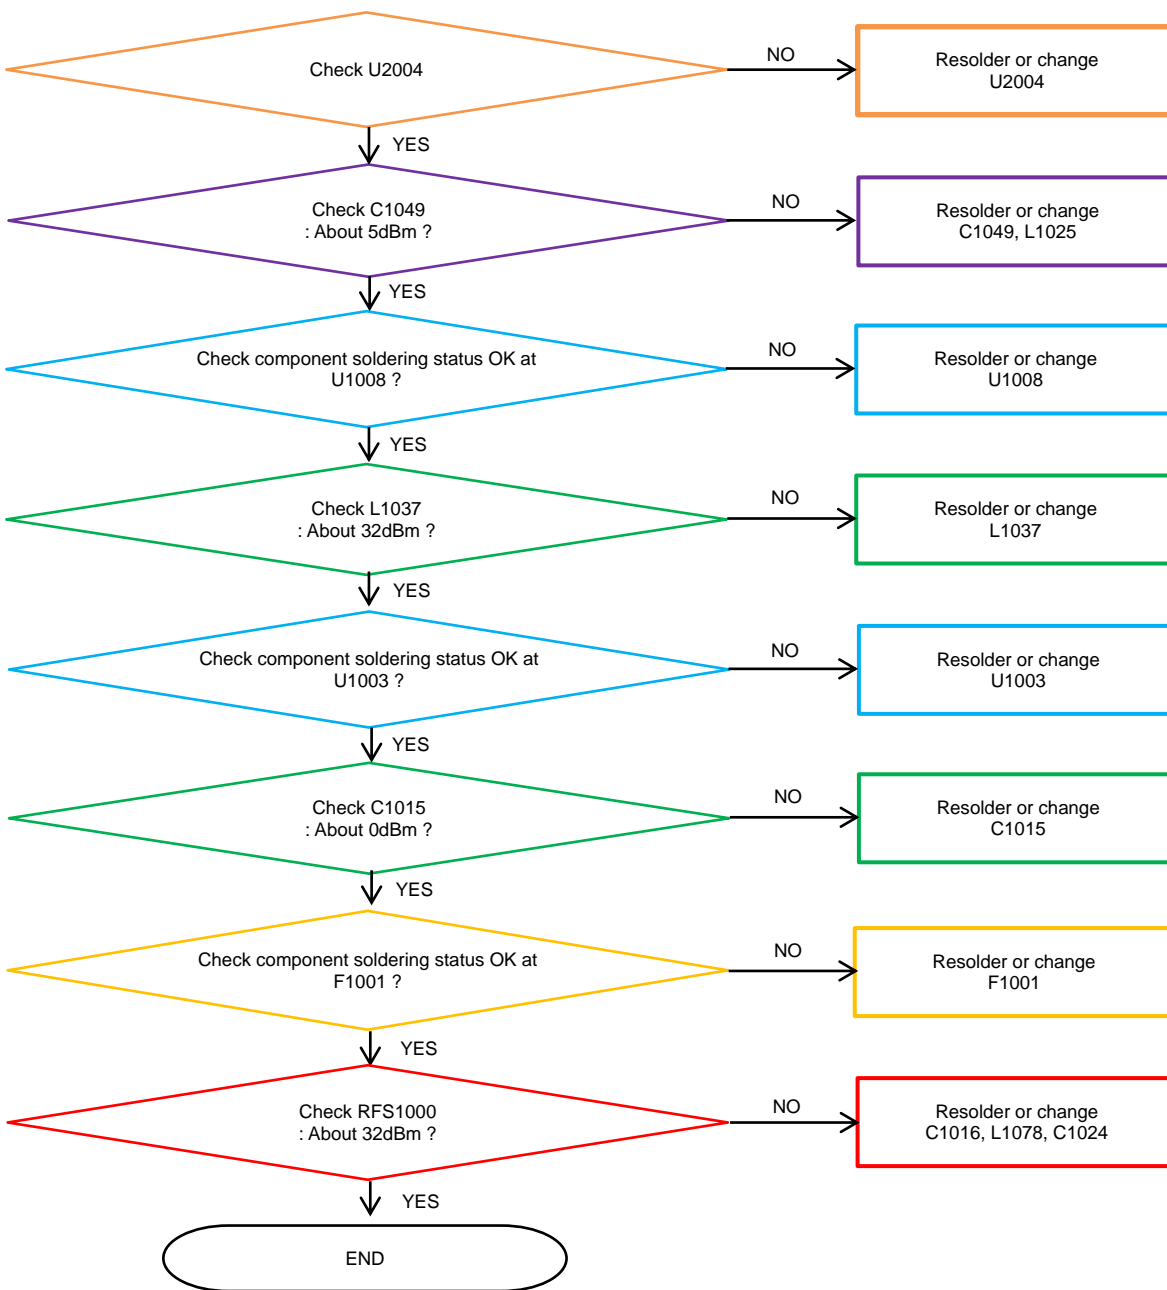

8-4-25. LTE B8, WCDMA B8 / EGSM RX

8. Level 3 Repair

8-4-26. LTE B20 RX

8. Level 3 Repair

8-4-30. LTE B7 RX

8. Level 3 Repair

8-4-31. LTE B38_41 RX

8. Level 3 Repair

8-4-32. LTE B40 RX

8. Level 3 Repair

8-4-33. GSM 850 / GSM900 TX

8. Level 3 Repair

8-4-34. GSM1800/ GSM1900 TX

8. Level 3 Repair

8-4-35. LTE, WCDMA B1 TX

8. Level 3 Repair

8-4-36. WCDMA B2 TX

8. Level 3 Repair

8-4-37. LTE B3 TX

8. Level 3 Repair

8-4-38. LTE, WCDMA B5 TX

8. Level 3 Repair

8-4-39. LTE, WCDMA B8 TX

8. Level 3 Repair

8-4-40. LTE B20 TX

8. Level 3 Repair

8-4-41. LTE B7 TX

8. Level 3 Repair

8-4-42. LTE B38, 41 TX

8. Level 3 Repair

8-4-43. LTE B40 TX