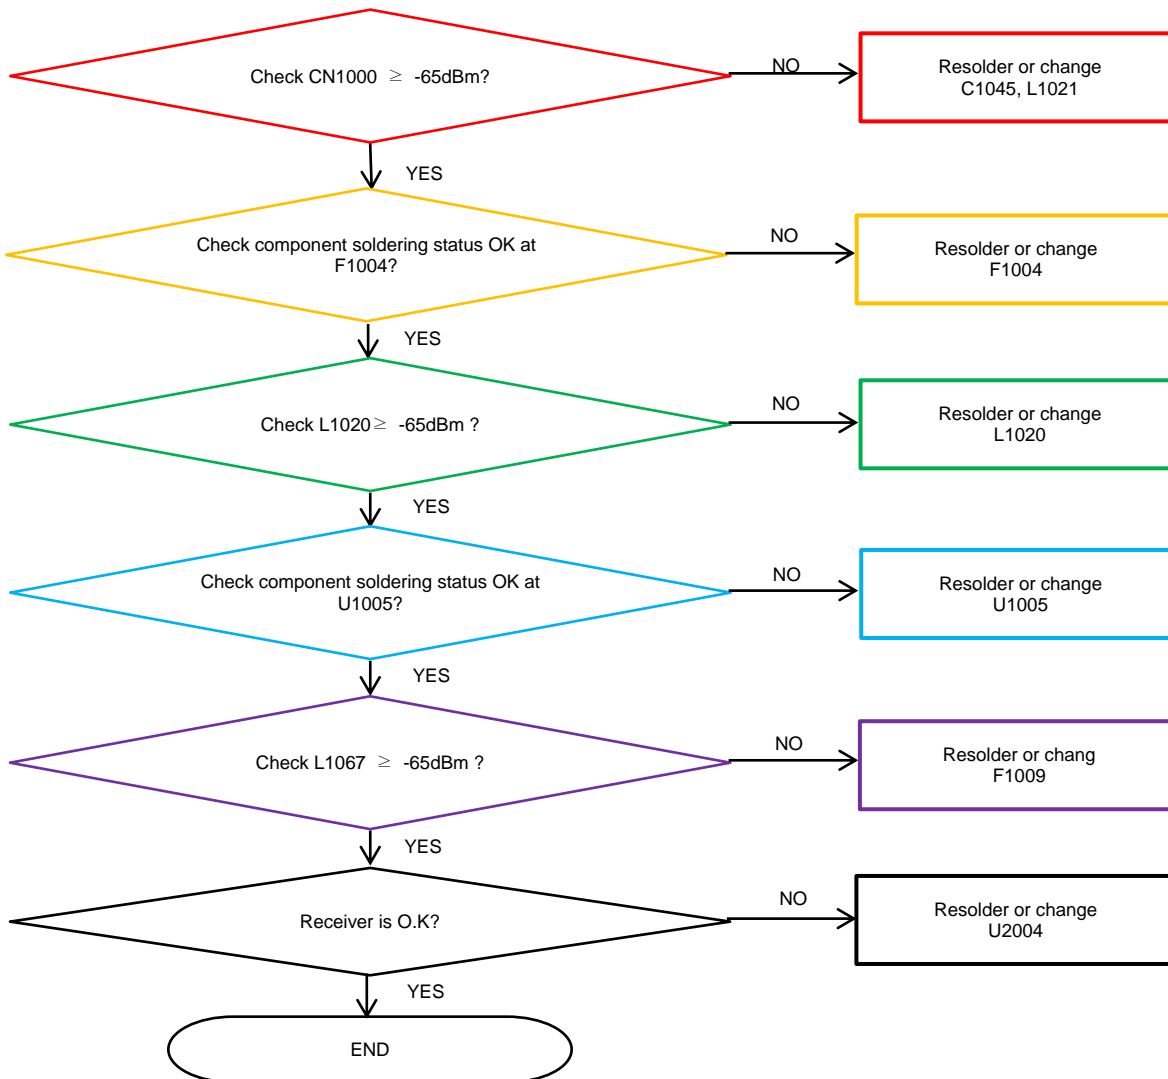

8-4-20. LTE B1, WCDMA B1 Rx

8. Level 3 Repair

8-4-21. WCDMA B2 / PCS RX, LTEB2

8. Level 3 Repair

8-4-22. LTE B3 / DCS RX

8. Level 3 Repair

8-4-24. LTE, WCDMA B5 / GSM850 RX

8. Level 3 Repair

8-4-25. LTE B8, WCDMA B8 / EGSM RX

8. Level 3 Repair

8-4-26. LTE B20 RX

8. Level 3 Repair

8-4-30. LTE B7 RX

8. Level 3 Repair

8-4-31. LTE B38_41 RX

8. Level 3 Repair