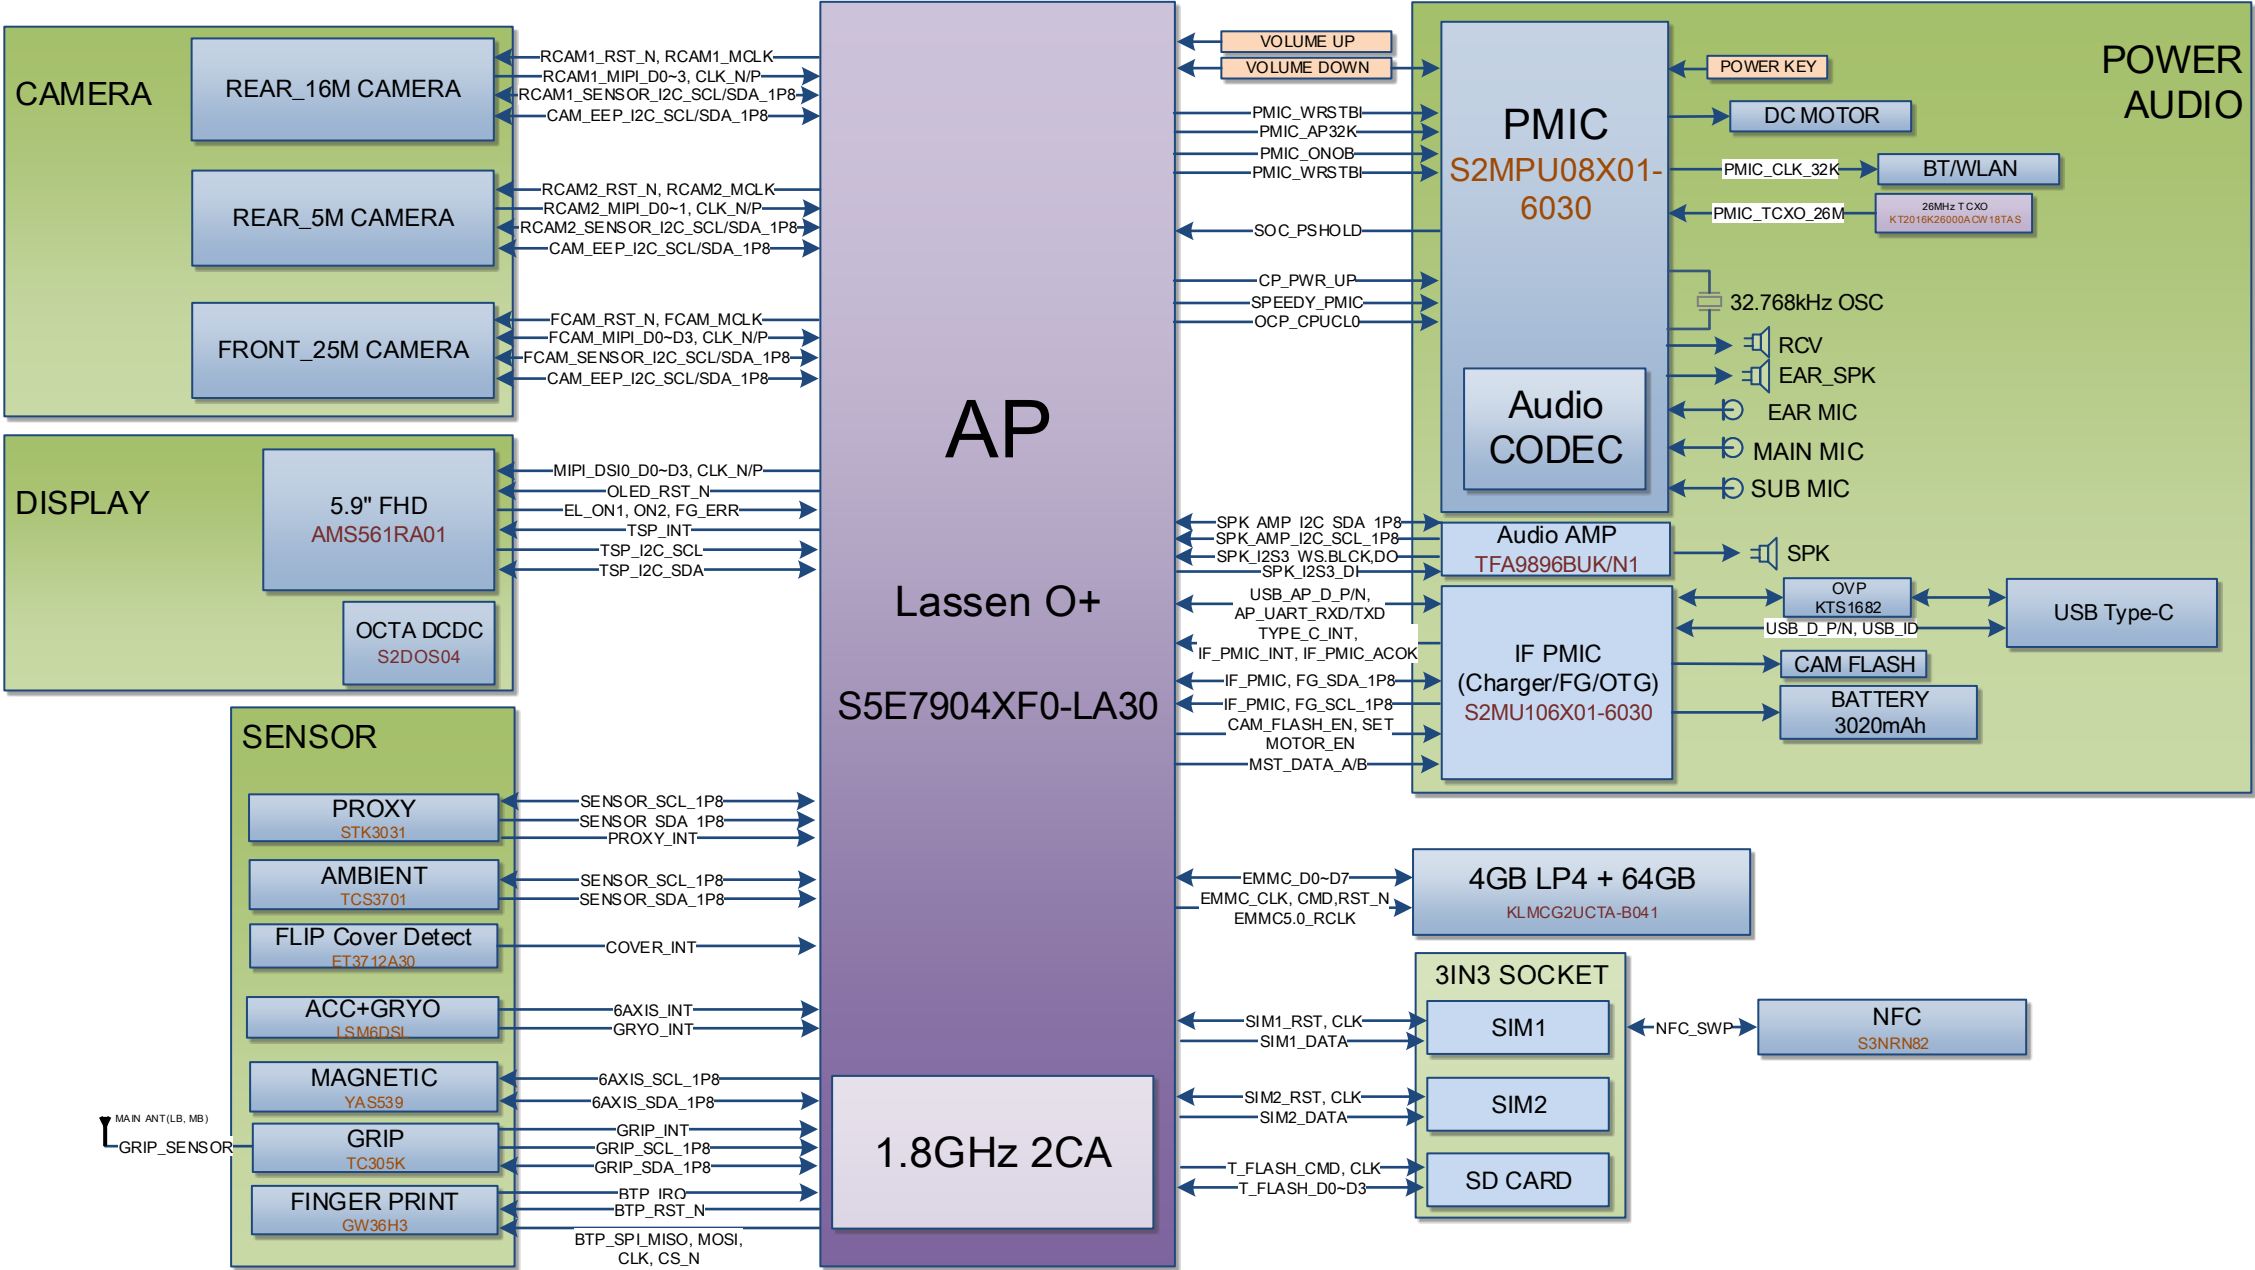

8. Level 3 Repair

8-1. Components Layout

Confidential and proprietary-the contents in this service guide subject to change without prior notice

Distribution, transmission, or infringement of any content or data from this document without Samsung's written authorization is strictly prohibited.

SM-A405FN Block Diagram

Confidential

SM-A405FN Block Diagram

SM-A405FN Block Diagram

Confidential

SM-A405FM Block Diagram

8. Level 3 Repair

8-3. Flow chart of Troubleshooting.

Oscilloscope

Digital Multimeter

Power Supply

+ driver, ESD Safe Tweezer

8960 & Spectrum Analyzer

Soldering iron

8. Level 3 Repair

8-4-1. Power On