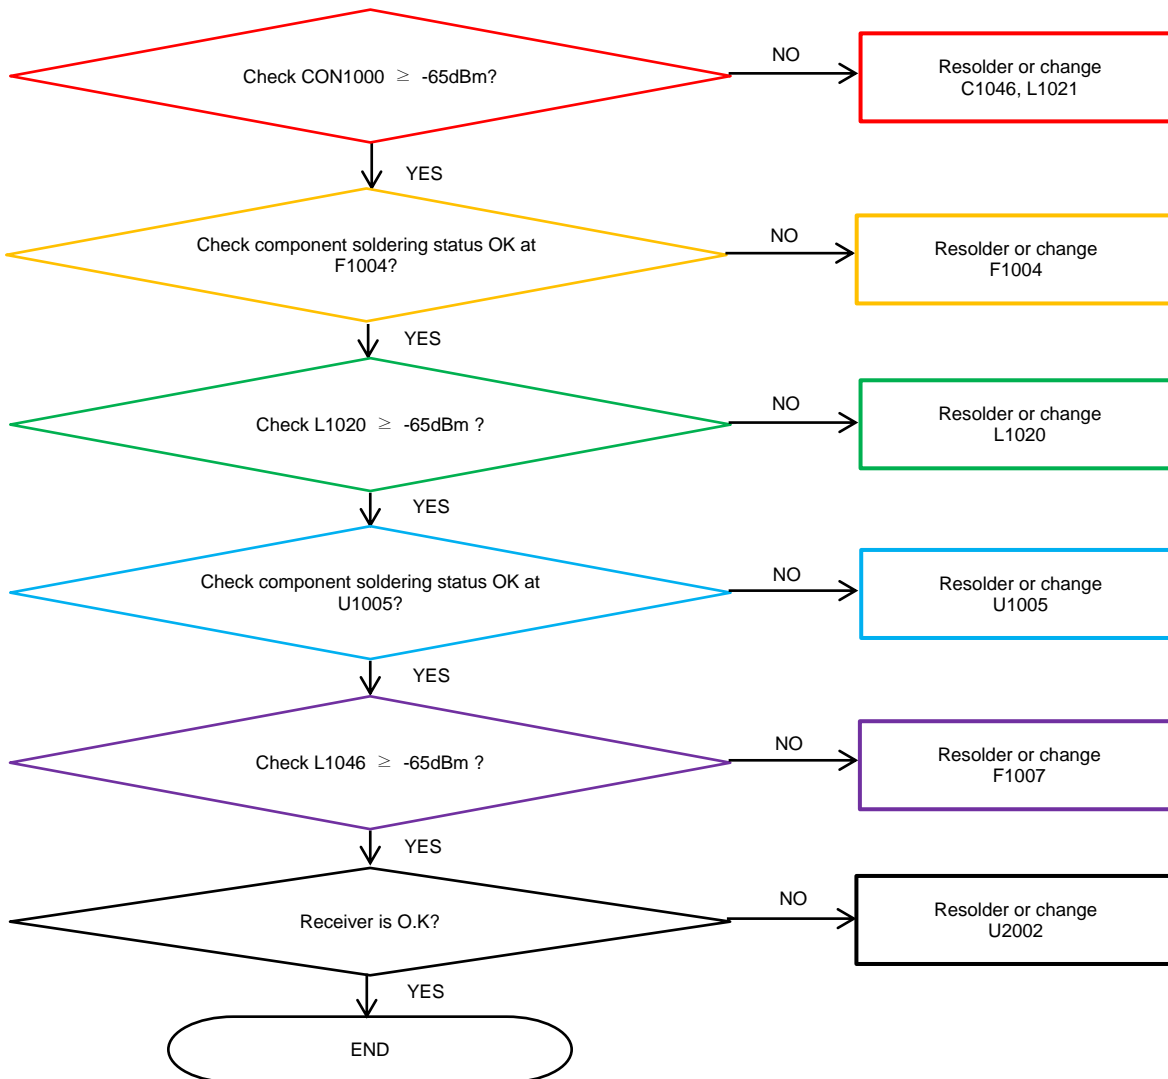

8-4-25. LTE B8, WCDMA B8 / EGSM RX

8. Level 3 Repair

8-4-26. LTE B20 RX

8. Level 3 Repair

8-4-30. LTE B7 RX

8. Level 3 Repair

8-4-31. LTE B38_41 RX

8. Level 3 Repair