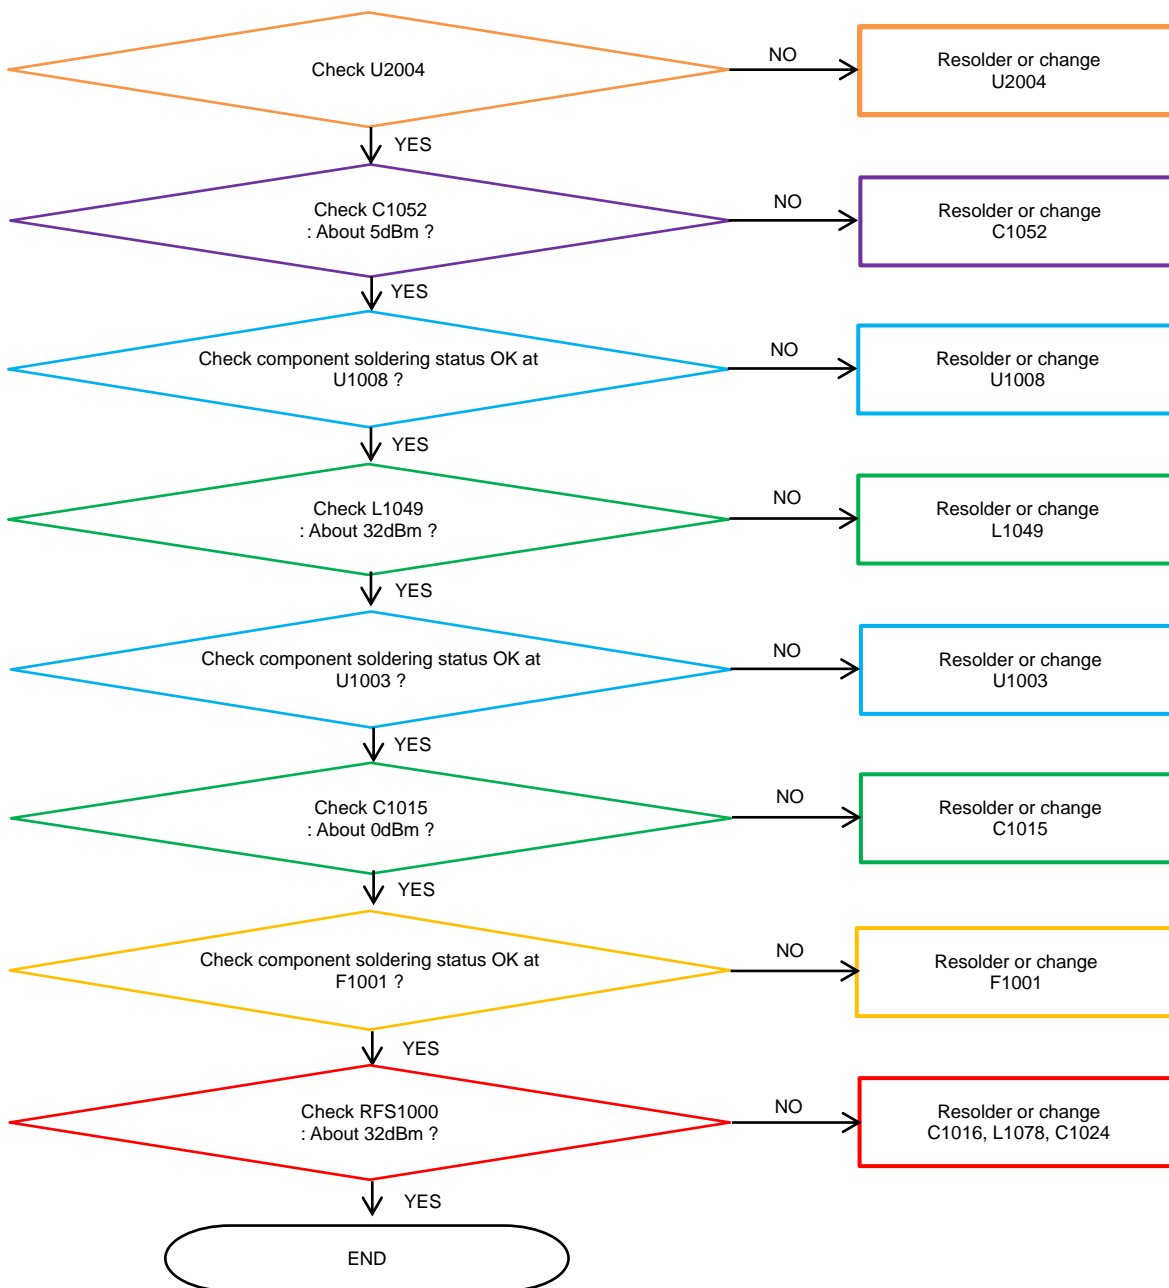

8-4-36. WCDMA B2 TX

8. Level 3 Repair

8-4-37. LTE B3 TX

8. Level 3 Repair

8-4-38. LTE, WCDMA B5 TX

8. Level 3 Repair

8-4-39. LTE, WCDMA B8 TX

8. Level 3 Repair

8-4-40. LTE B20 TX

8. Level 3 Repair

8-4-41. LTE B7 TX

8. Level 3 Repair

8-4-42. LTE B38, 41 TX

8. Level 3 Repair

8-4-43. LTE B40 TX