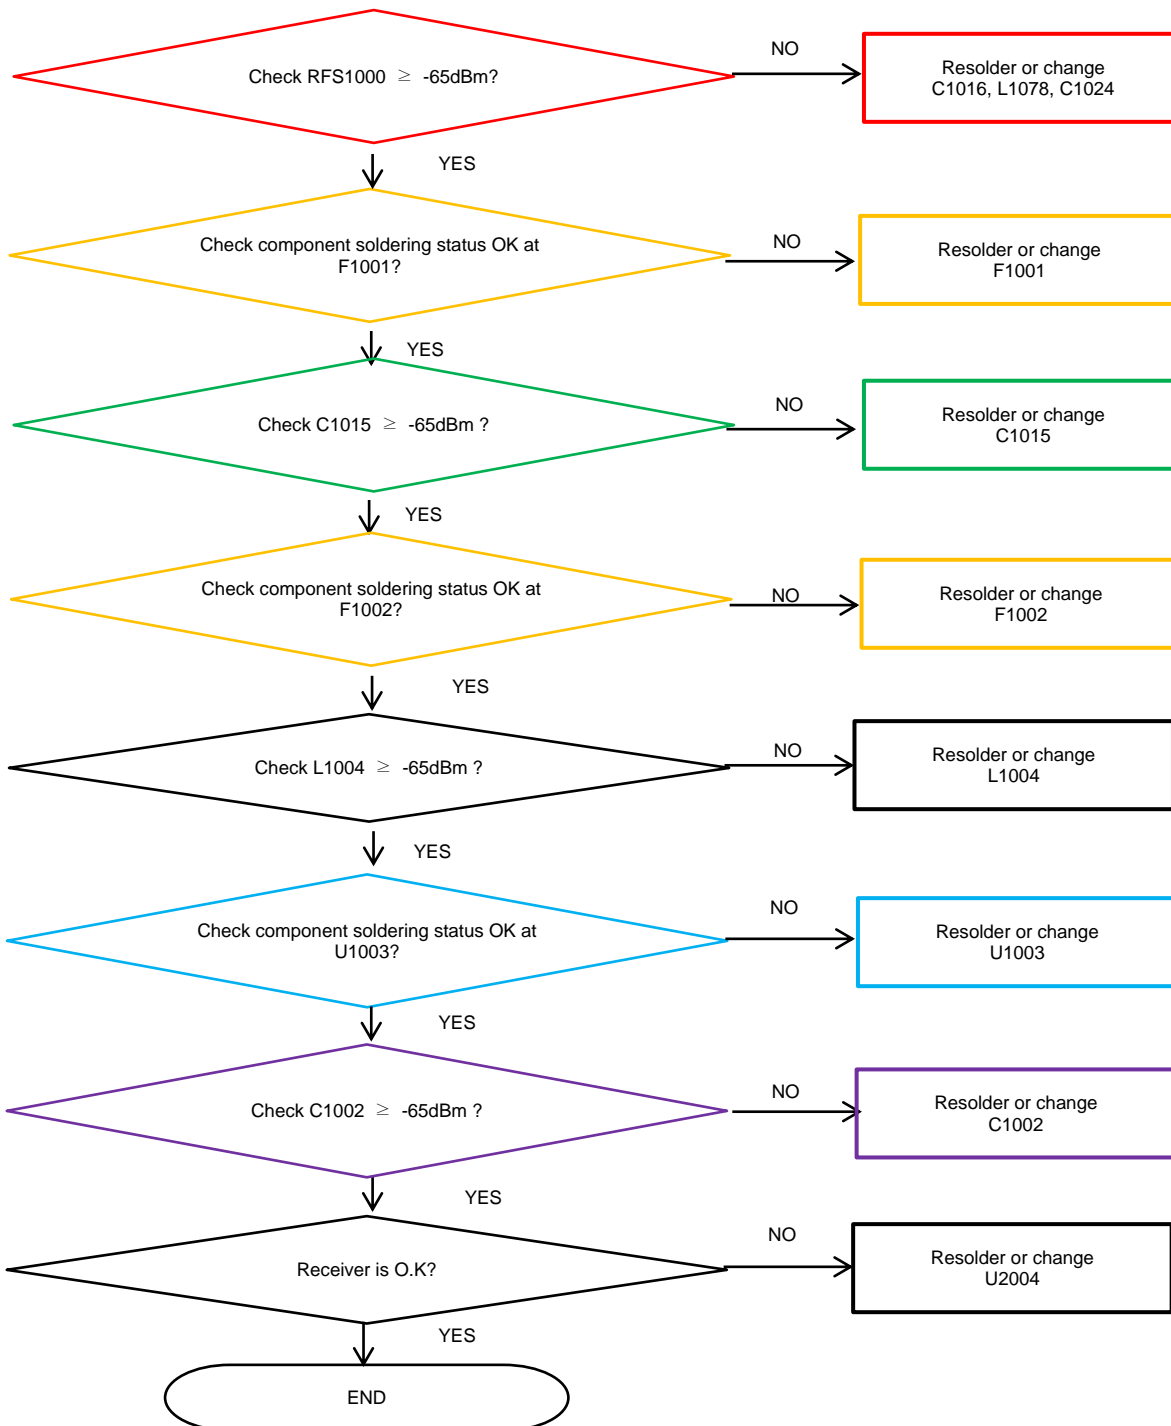

8-4-15. Motor

8. Level 3 Repair

8-4-16. BT/WIFI

8. Level 3 Repair

8-4-17. GPS

8. Level 3 Repair

8-4-18. NFC

8. Level 3 Repair

8-4-20. LTE B1, WCDMA B1 Rx

8. Level 3 Repair

8-4-21. WCDMA B2 / PCS RX, LTEB2

8. Level 3 Repair

8-4-22. LTE B3 / DCS RX

8. Level 3 Repair

8-4-24. LTE, WCDMA B5 / GSM850 RX

8. Level 3 Repair