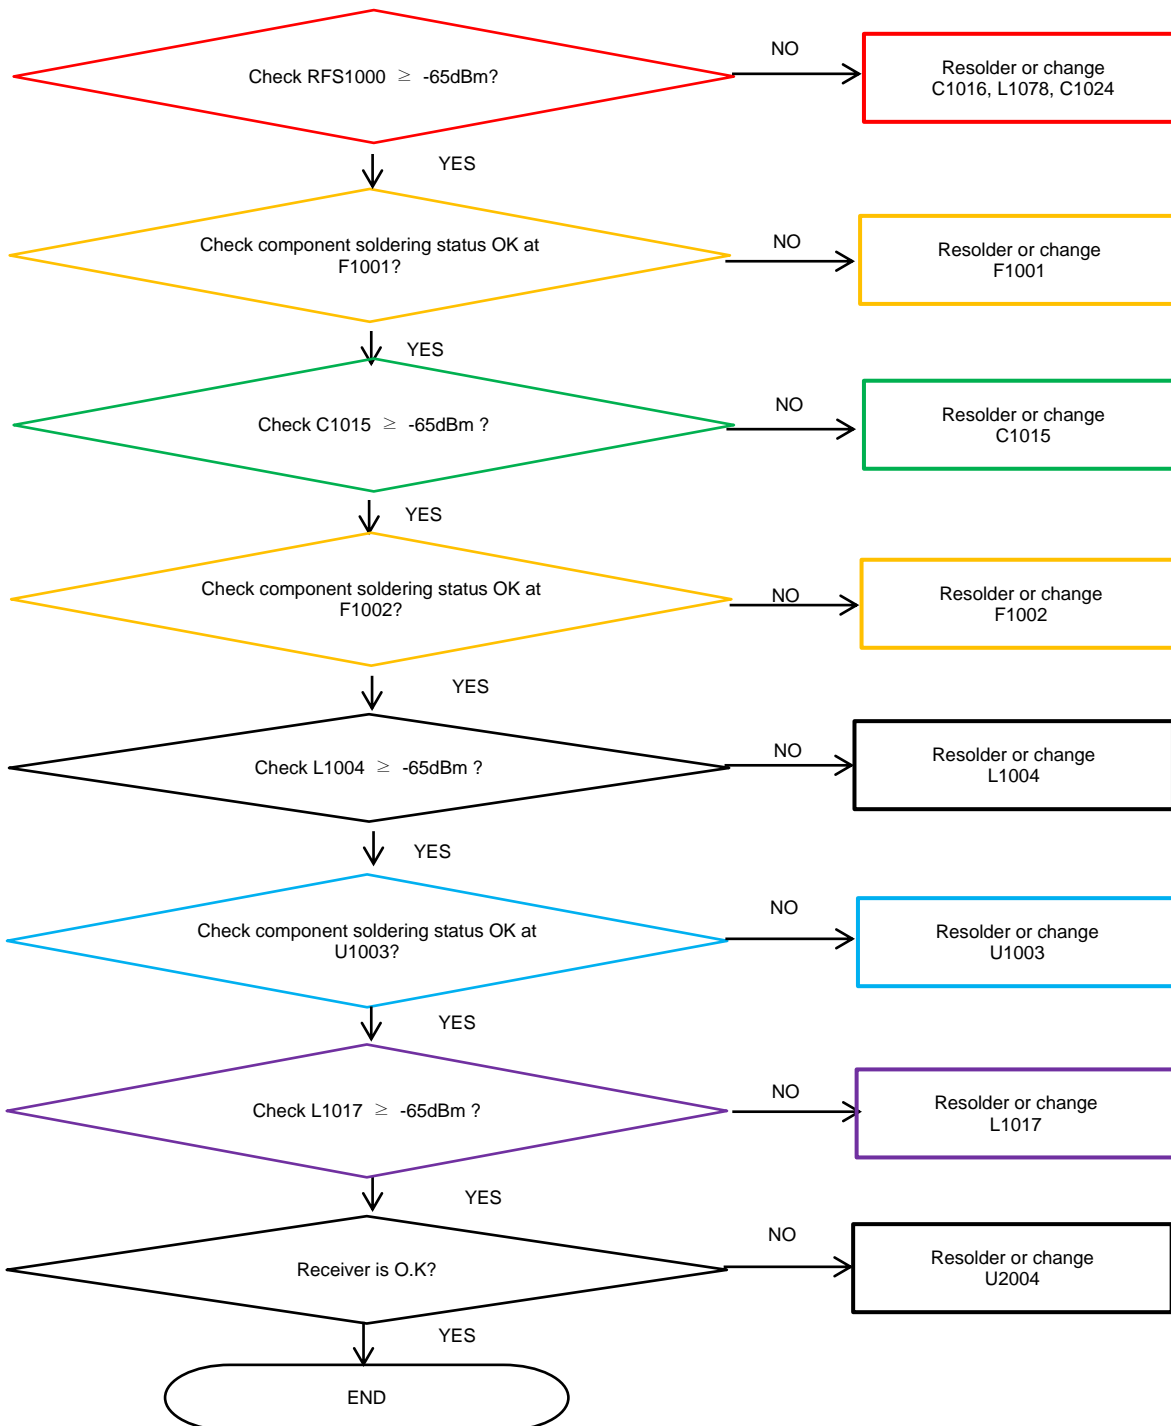

8-4-20. LTE B1, WCDMA B1 Rx

8. Level 3 Repair

8-4-21. WCDMA B2 / PCS RX, LTEB2

8. Level 3 Repair

8-4-22. LTE B3 / DCS RX

8. Level 3 Repair

8-4-24. LTE, WCDMA B5 / GSM850 RX

8. Level 3 Repair

8-4-25. LTE B8, WCDMA B8 / EGSM RX

8. Level 3 Repair

8-4-26. LTE B20 RX

8. Level 3 Repair

8-4-30. LTE B7 RX

8. Level 3 Repair

8-4-31. LTE B38_41 RX

8. Level 3 Repair