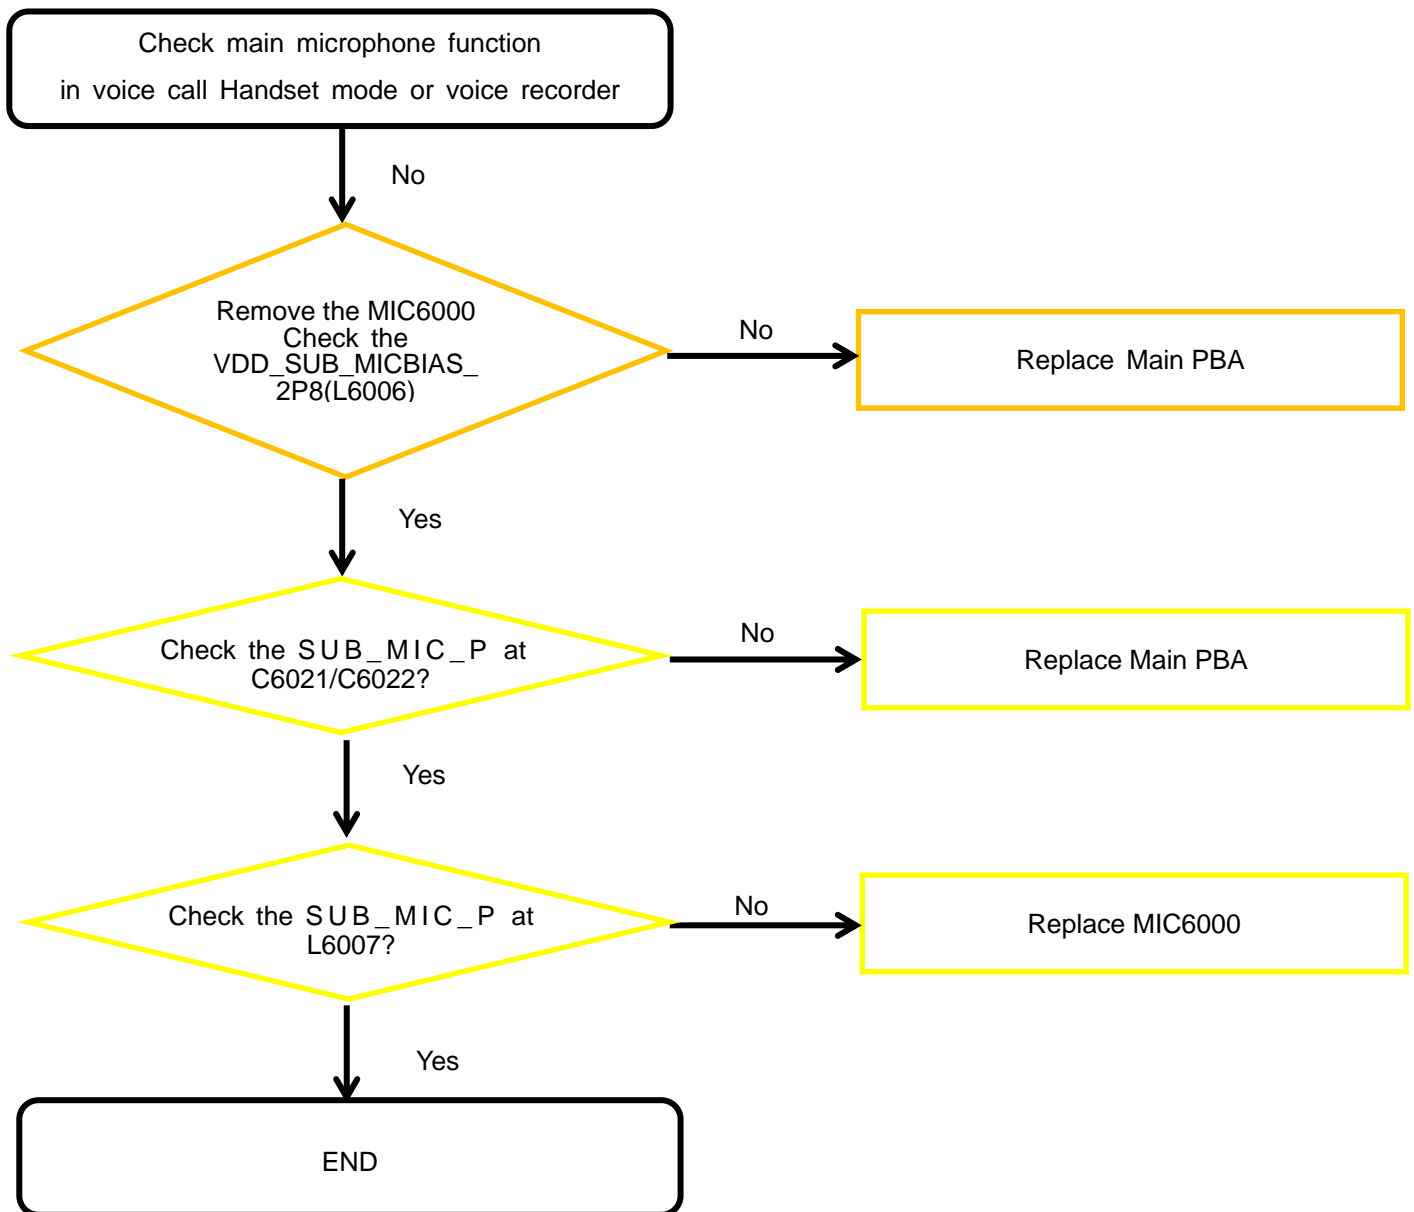

8. Level 3 Repair

8-4-8-2. Microphone Part - Sub MIC