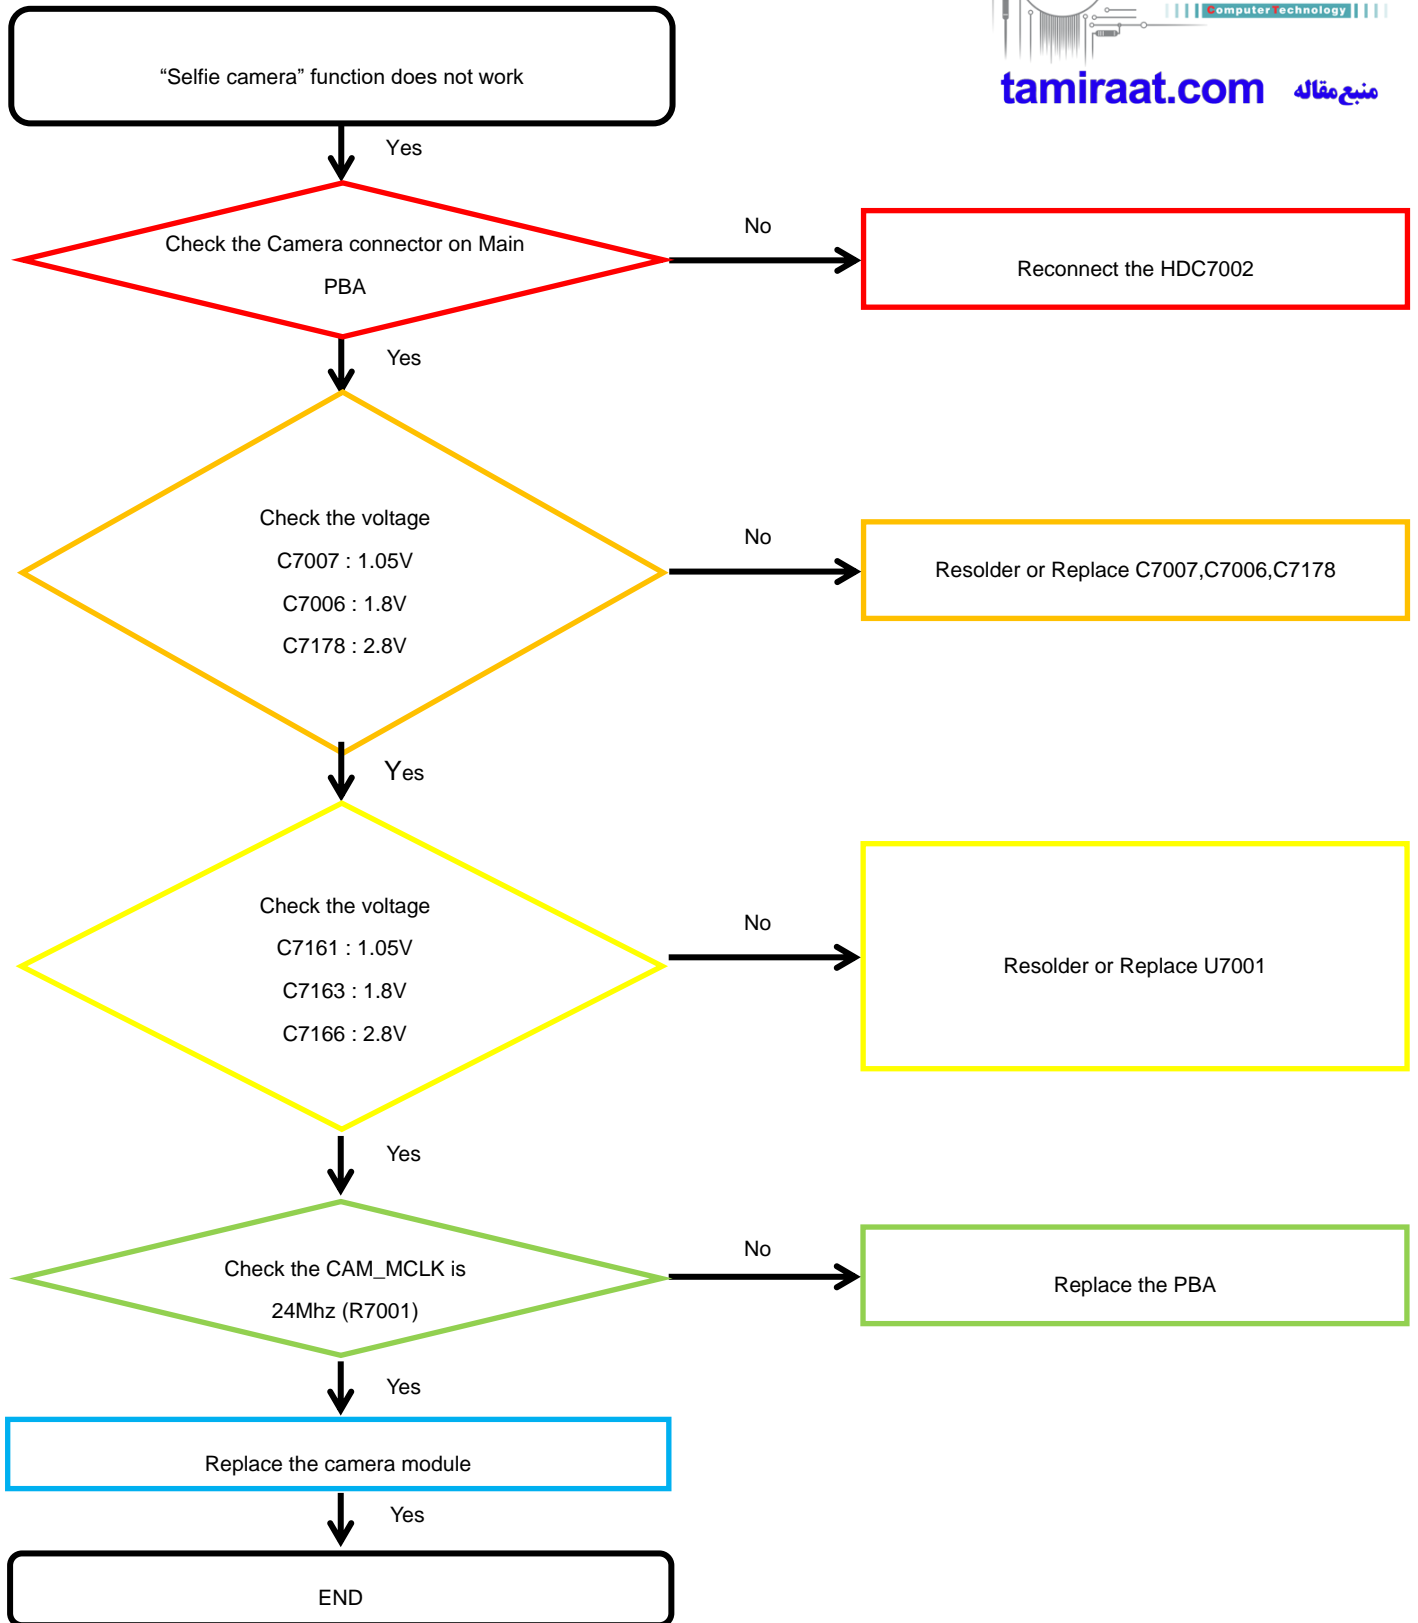

8-4-12-1. 16M AF Rear CAMERA

8. Level 3 Repair

8-4-12-2. 5M FF Rear CAMERA

8. Level 3 Repair

8-4-13. 25M FF Front CAMERA

8. Level 3 Repair

8-4-14. LCD

8. Level 3 Repair