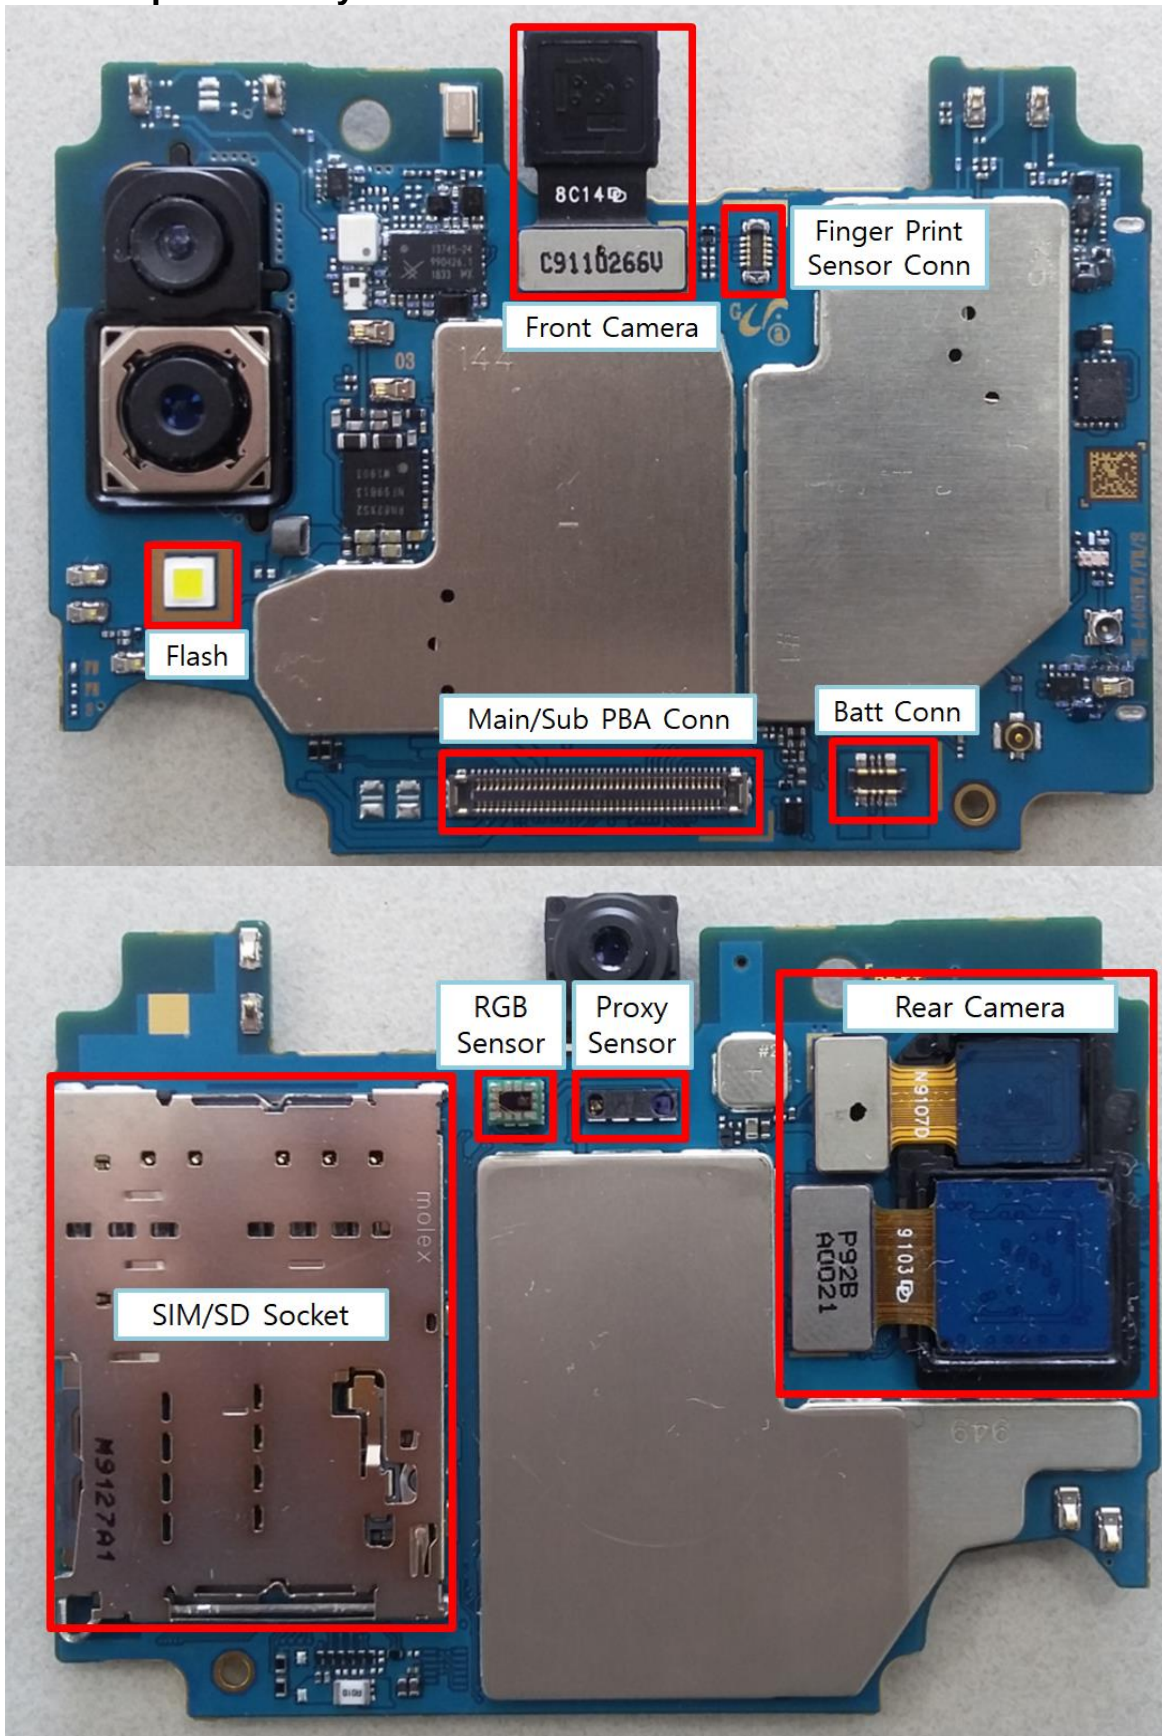

8. Level 3 Repair

8-1. Components Layout

Confidential and proprietary-the contents in this service guide subject to change without prior notice

Distribution, transmission, or infringement of any content or data from this document without Samsung's written authorization is strictly prohibited.

SM-A405FN Block Diagram

Confidential

SM-A405FN Block Diagram

SM-A405FN Block Diagram

Confidential

SM-A405FM Block Diagram

8. Level 3 Repair

8-3. Flow chart of Troubleshooting.

Oscilloscope

Digital Multimeter

Power Supply

+ driver, ESD Safe Tweezer

8960 & Spectrum Analyzer

Soldering iron

8. Level 3 Repair

8-4-1. Power On