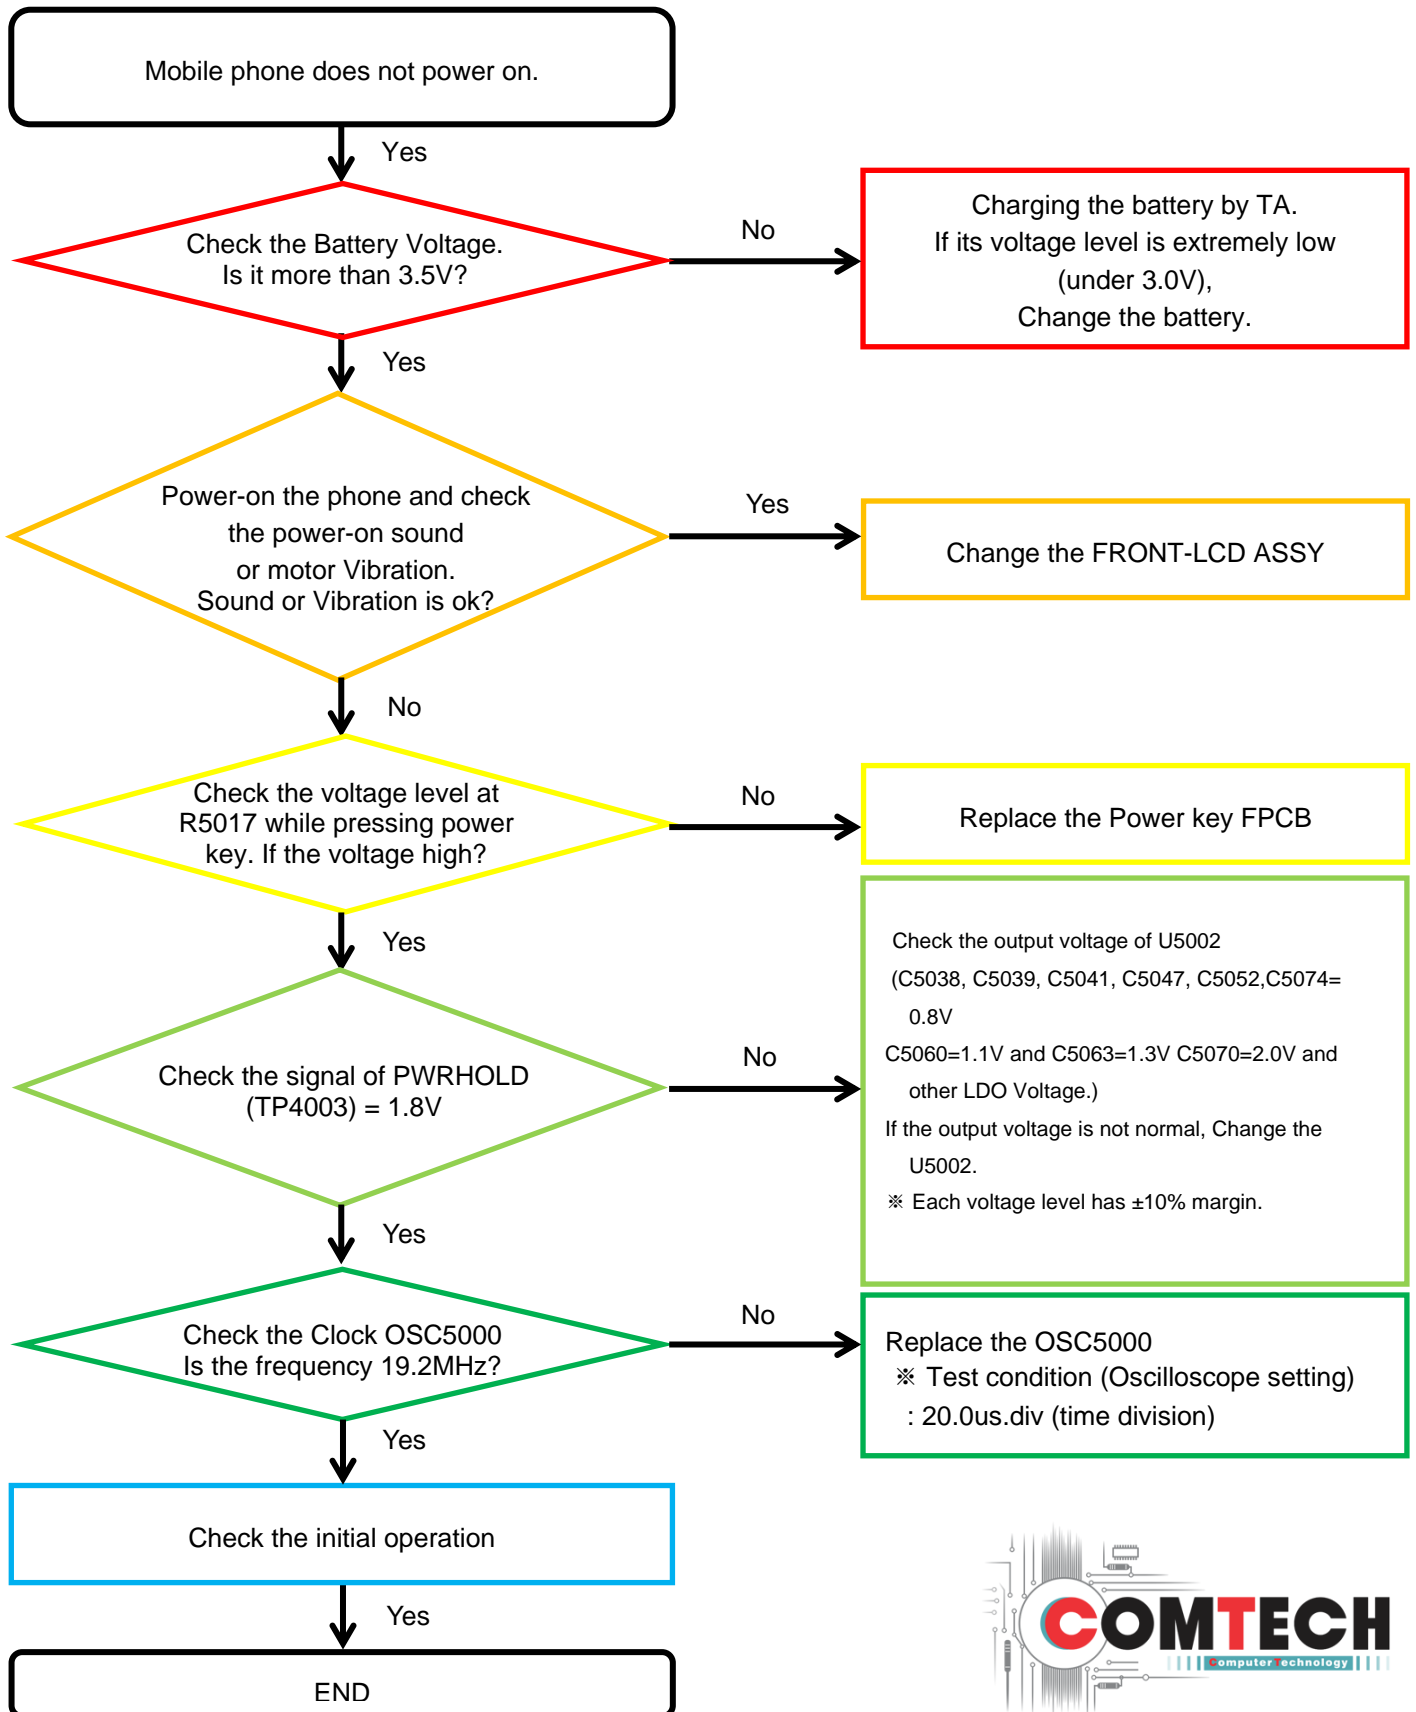

Oscilloscope

Digital Multimeter

Power Supply

+ driver, ESD Safe Tweezer

8960 & Spectrum Analyzer

Soldering iron

8. Level 3 Repair

8-4-1. Power On