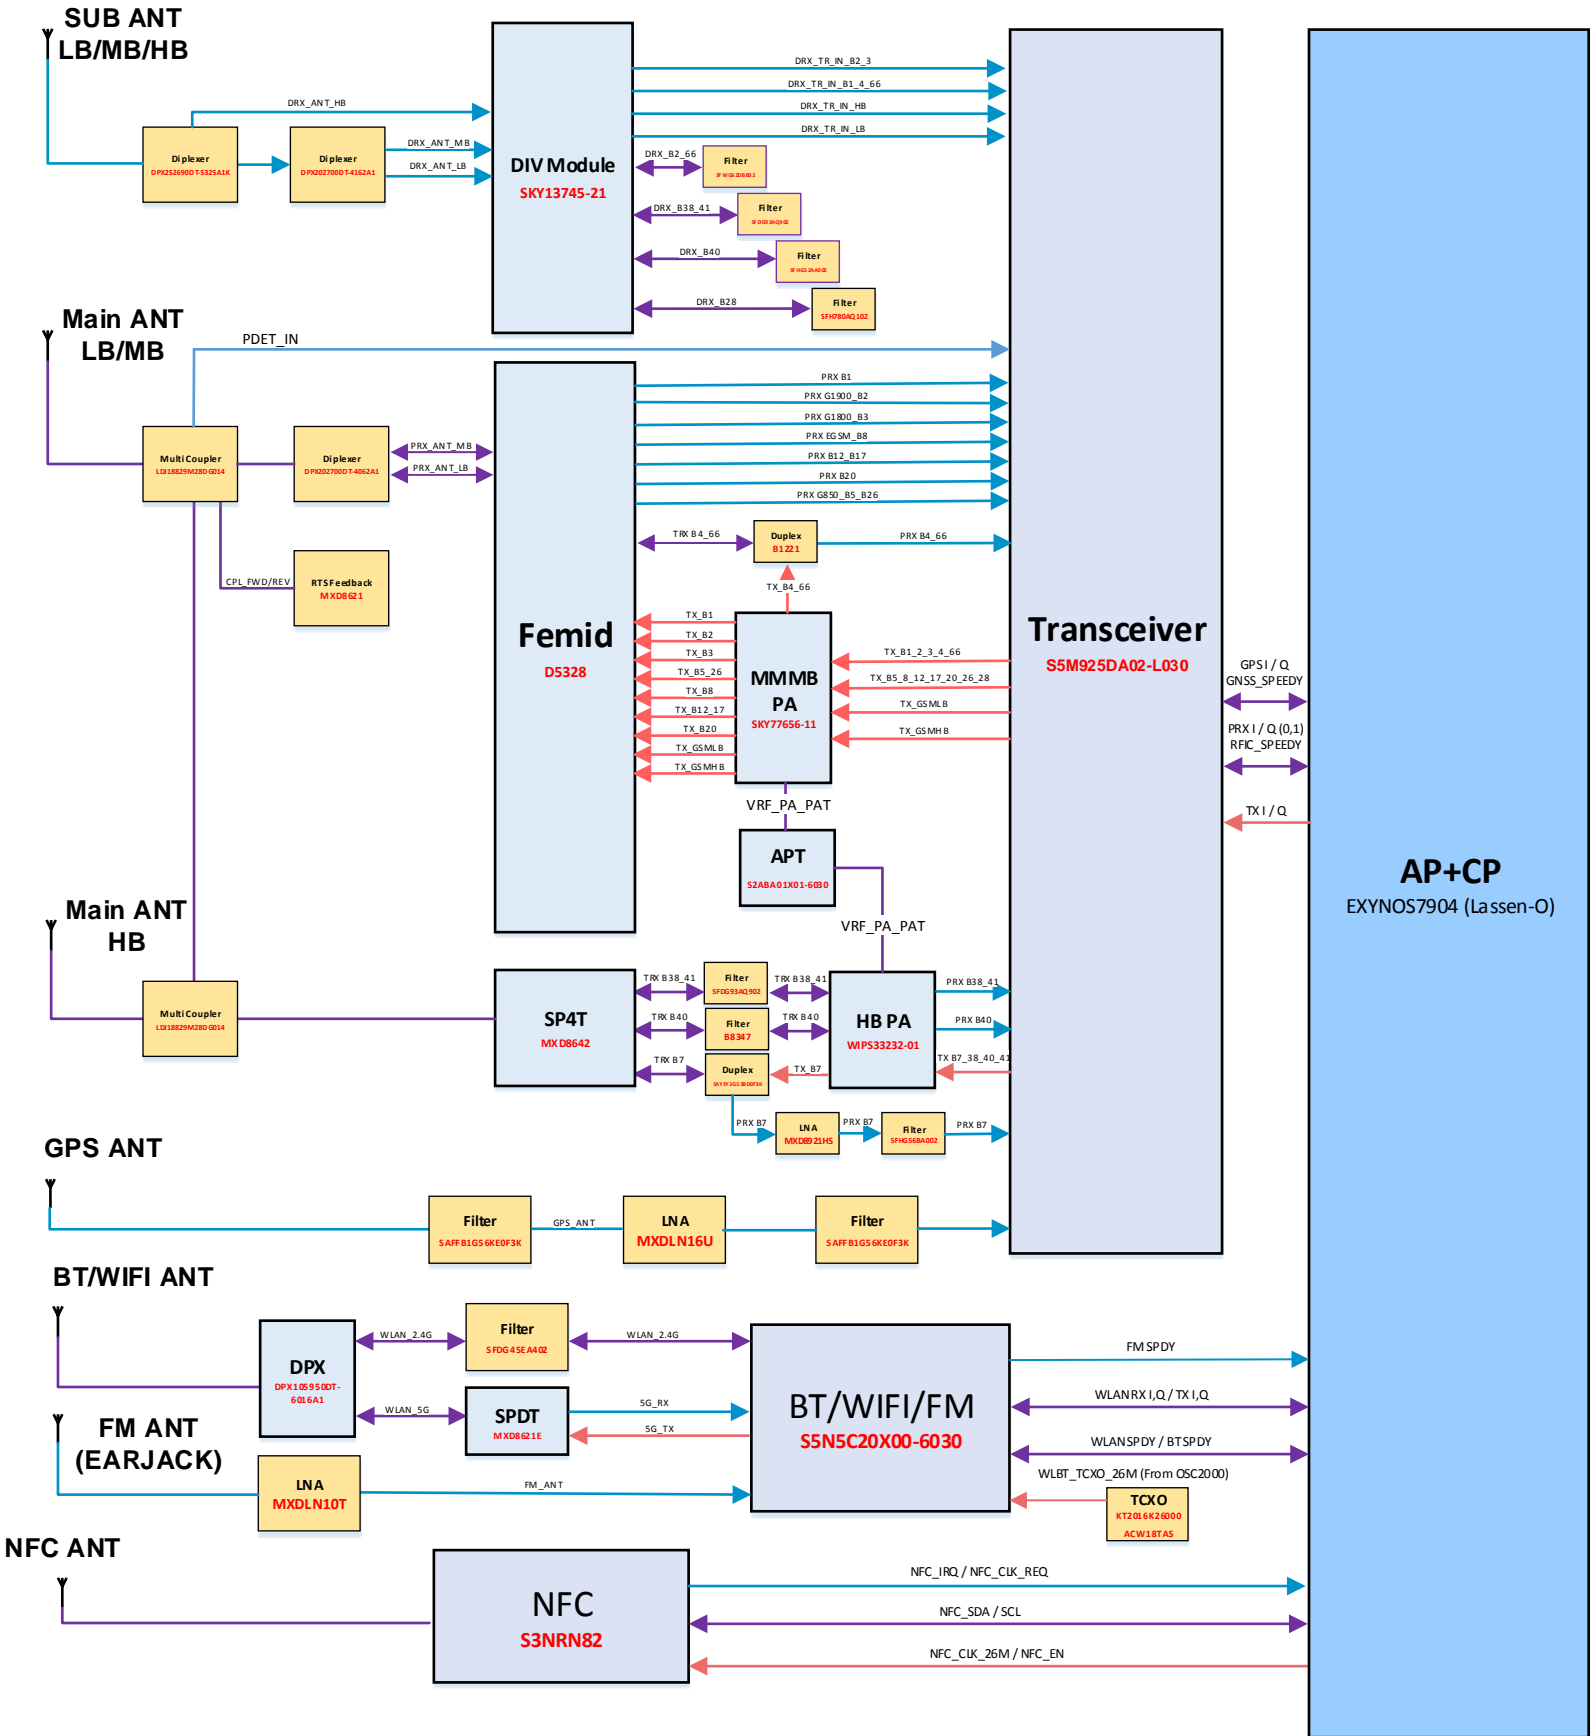

8. Level 3 Repair

8-1. Components Layout

Confidential and proprietary-the contents in this service guide subject to change without prior notice

Distribution, transmission, or infringement of any content or data from this document without Samsung's written authorization is strictly prohibited.

SM-A405FN Block Diagram

Confidential

SM-A405FN Block Diagram

SM-A405FN Block Diagram

Confidential

SM-A405FM Block Diagram

8. Level 3 Repair

8-3. Flow chart of Troubleshooting.

tamiraat.com منبع مقاله

8. Level 3 Repair

8-4-2. Initial

8. Level 3 Repair

8-4-3. No Service

8. Level 3 Repair

8-4-4. SIM Part

8. Level 3 Repair