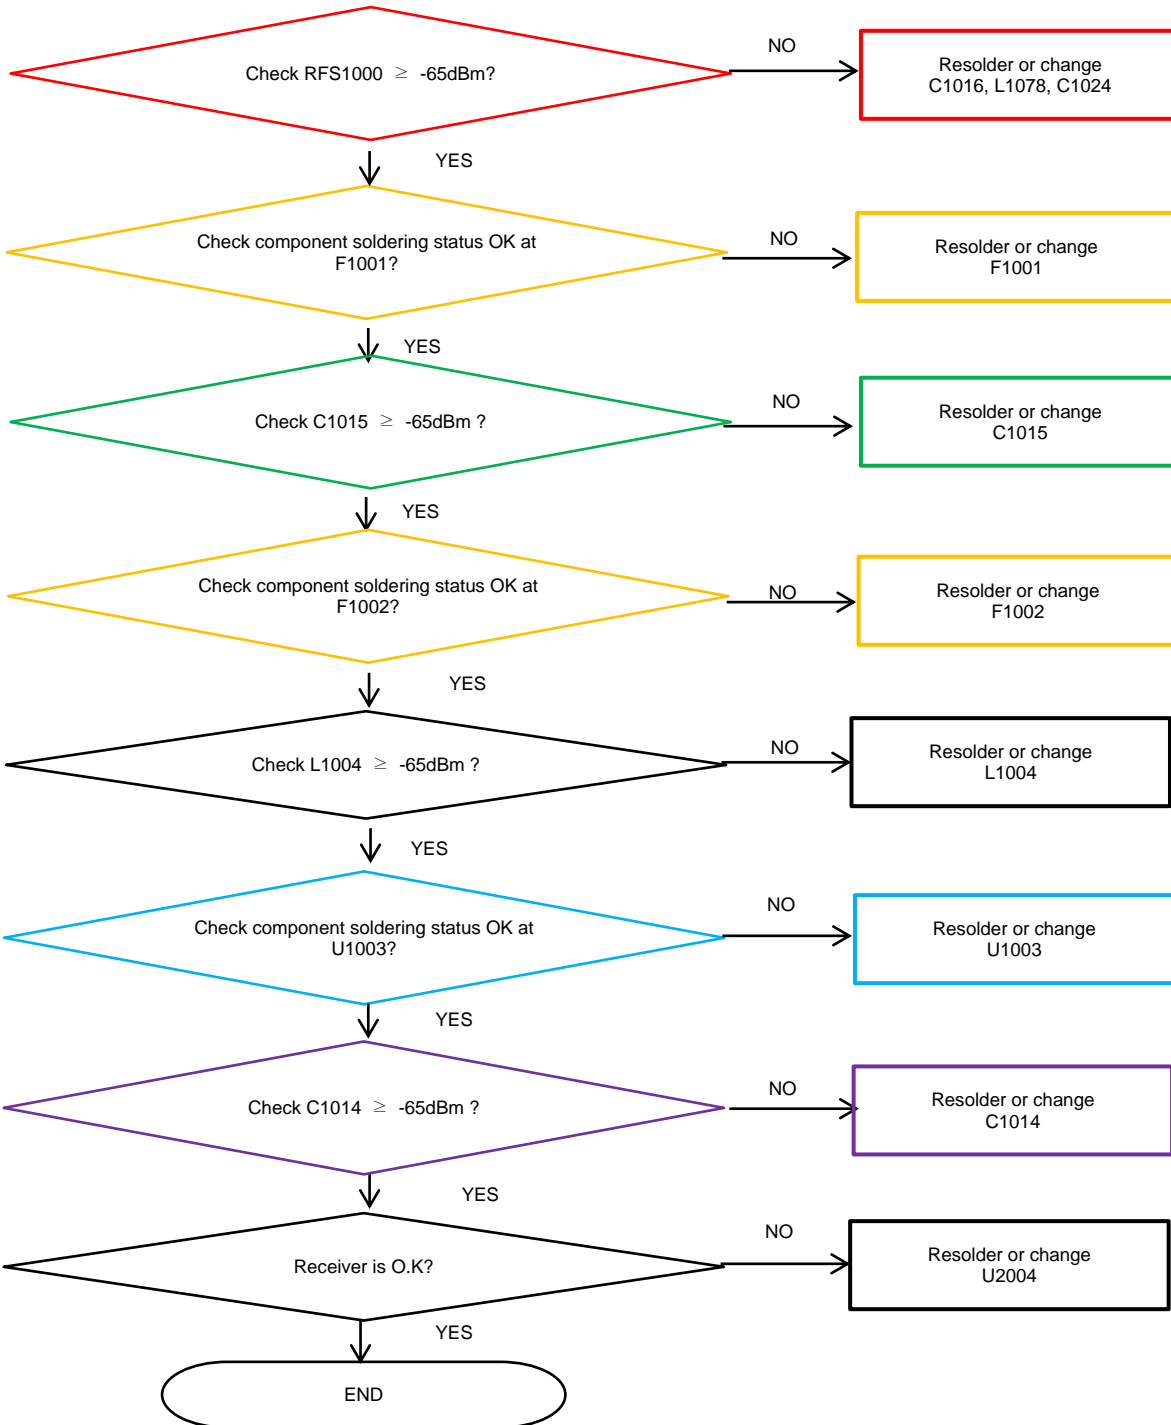

8-4-20. LTE B1, WCDMA B1 Rx

8. Level 3 Repair

8-4-21. WCDMA B2 / PCS RX, LTEB2

8. Level 3 Repair

8-4-22. LTE B3 / DCS RX

8. Level 3 Repair

8-4-24. LTE, WCDMA B5 / GSM850 RX

8. Level 3 Repair

8-4-25. LTE B8, WCDMA B8 / EGSM RX

8. Level 3 Repair

8-4-26. LTE B20 RX

8. Level 3 Repair

8-4-30. LTE B7 RX

8. Level 3 Repair

8-4-31. LTE B38_41 RX

8. Level 3 Repair