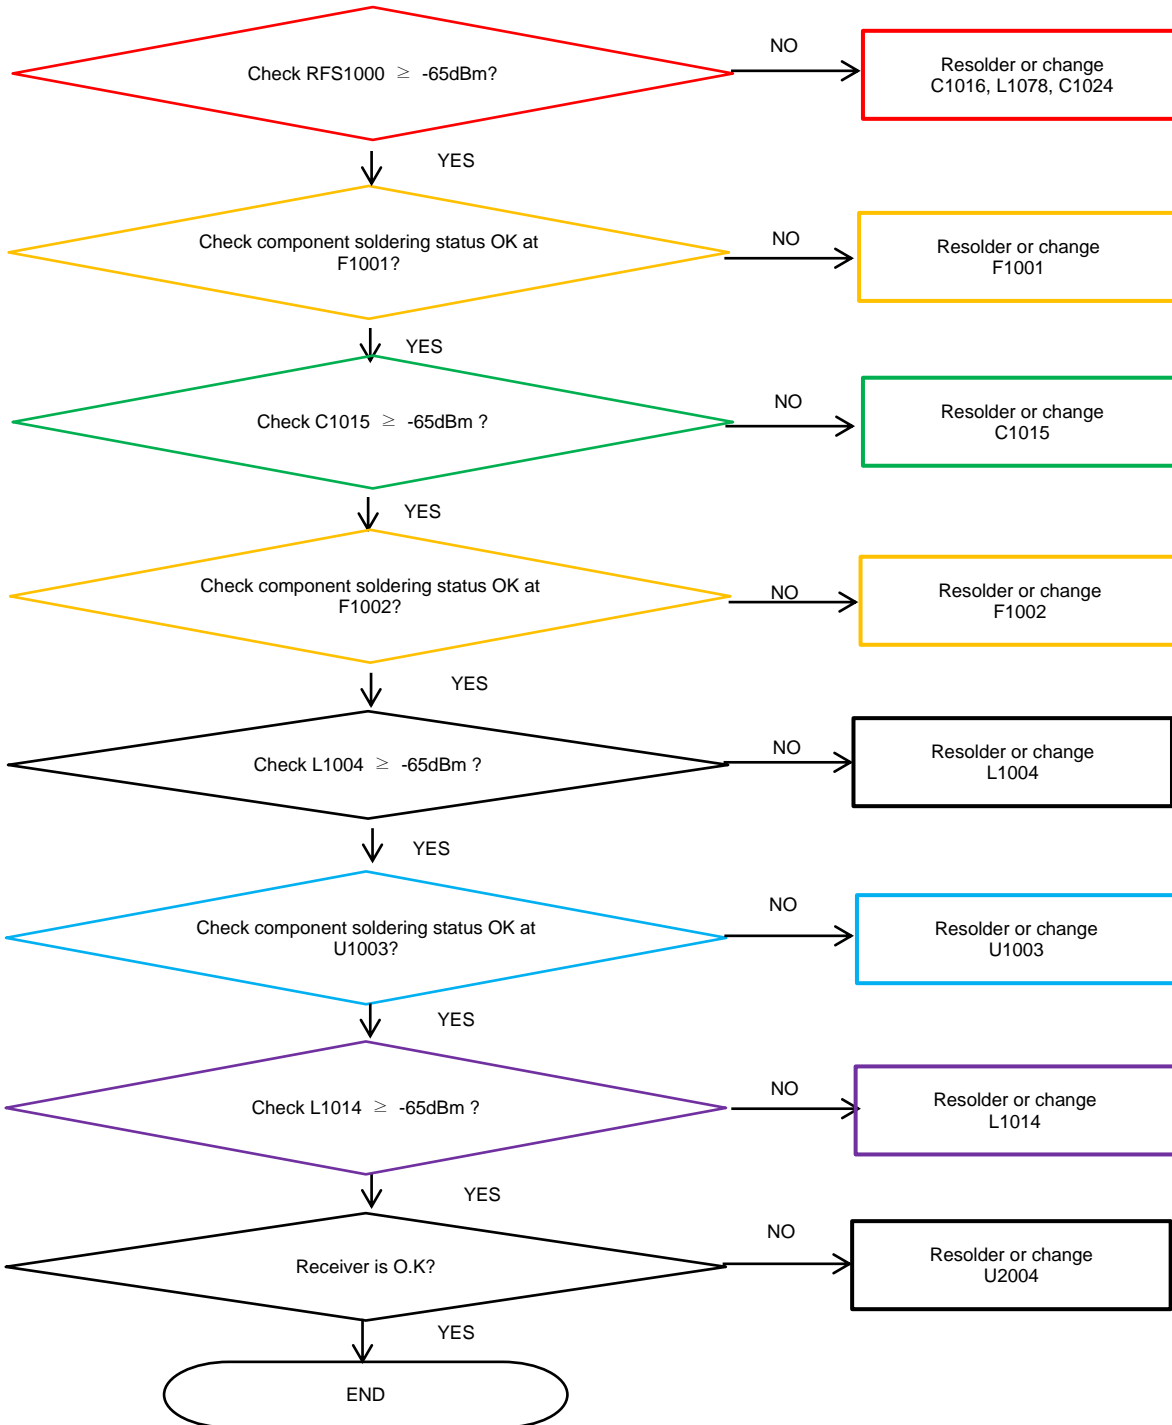

8-4-20. LTE B1, WCDMA B1 Rx

8. Level 3 Repair

8-4-21. WCDMA B2 / PCS RX, LTEB2

8. Level 3 Repair

8-4-22. LTE B3 / DCS RX

8. Level 3 Repair

8-4-24. LTE, WCDMA B5 / GSM850 RX

8. Level 3 Repair

8-4-25. LTE B8, WCDMA B8 / EGSM RX

8. Level 3 Repair

8-4-26. LTE B20 RX

8. Level 3 Repair

8-4-30. LTE B7 RX

8. Level 3 Repair

8-4-31. LTE B38_41 RX

8. Level 3 Repair