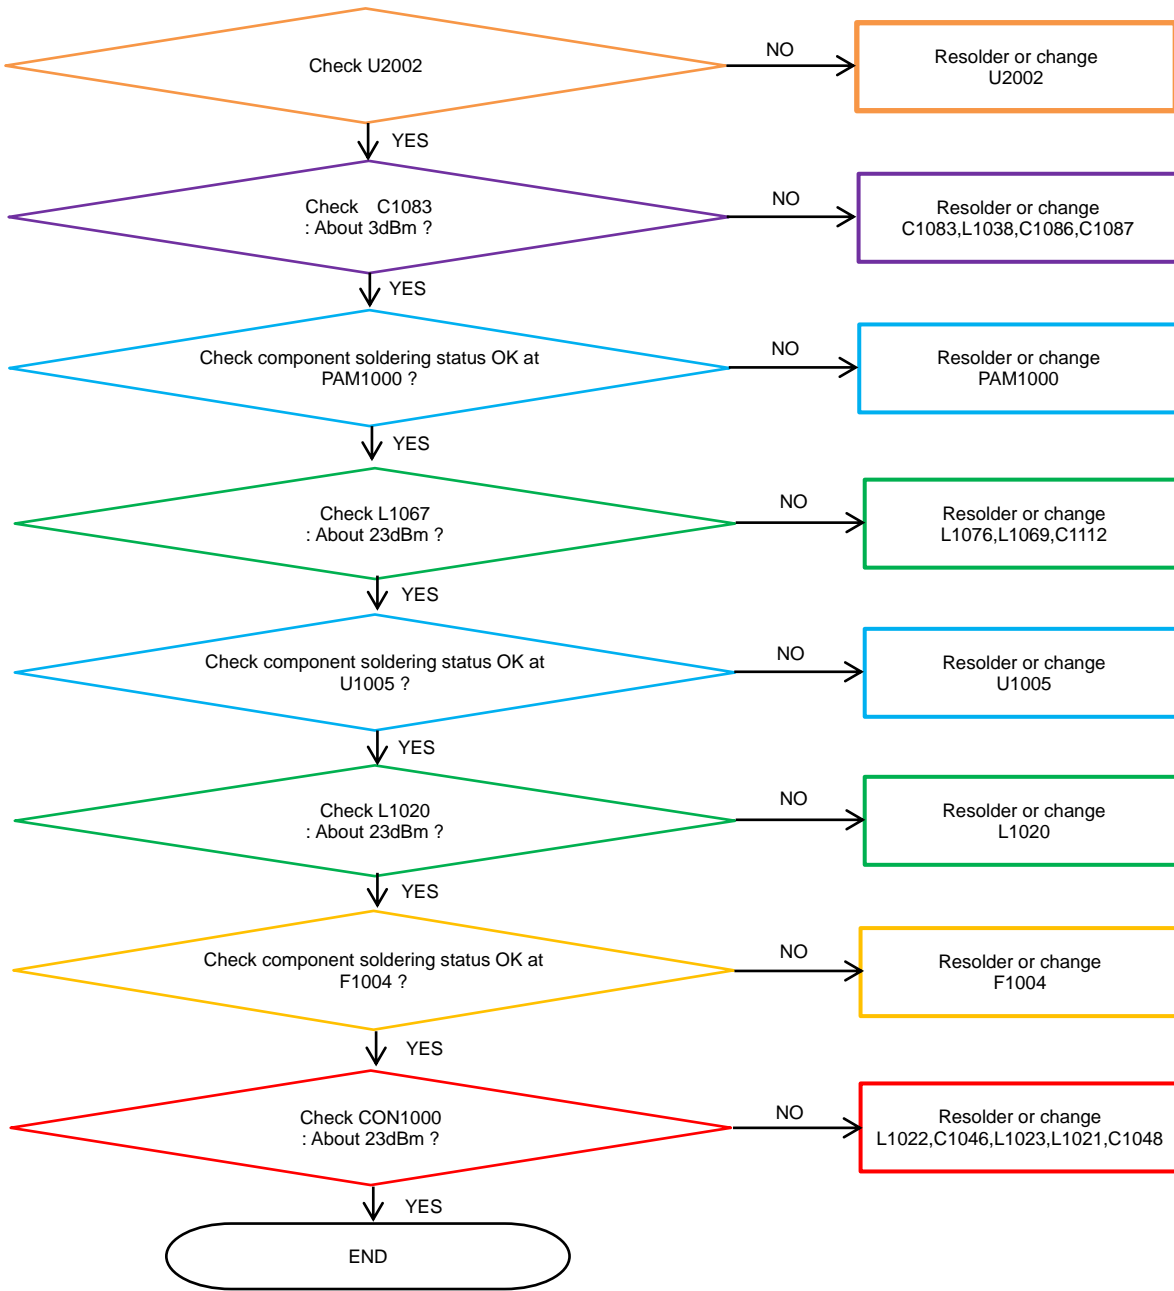

8-4-36. WCDMA B2 TX

8. Level 3 Repair

8-4-37. LTE B3 TX

8. Level 3 Repair

8-4-38. LTE, WCDMA B5 TX

8. Level 3 Repair

8-4-39. LTE, WCDMA B8 TX

8. Level 3 Repair

8-4-40. LTE B20 TX

8. Level 3 Repair

8-4-41. LTE B7 TX

8. Level 3 Repair

8-4-42. LTE B38, 41 TX

8. Level 3 Repair

8-4-43. LTE B40 TX