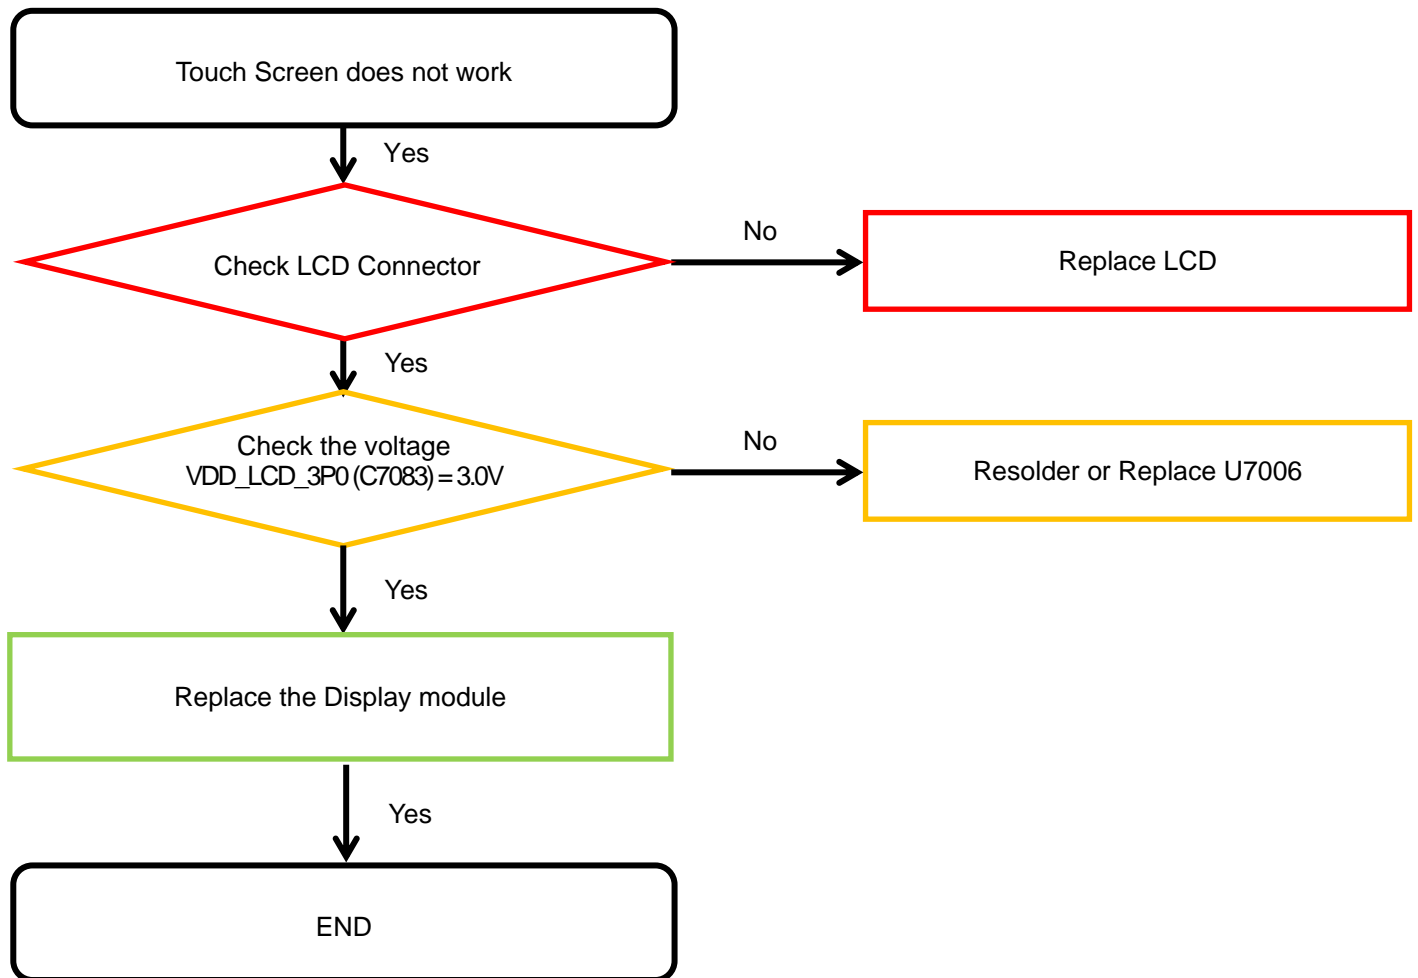

8-4-12-1. 16M AF Rear CAMERA

8. Level 3 Repair

8-4-12-2. 5M FF Rear CAMERA

8. Level 3 Repair

8-4-13. 25M FF Front CAMERA

8. Level 3 Repair

8-4-14. LCD

8. Level 3 Repair