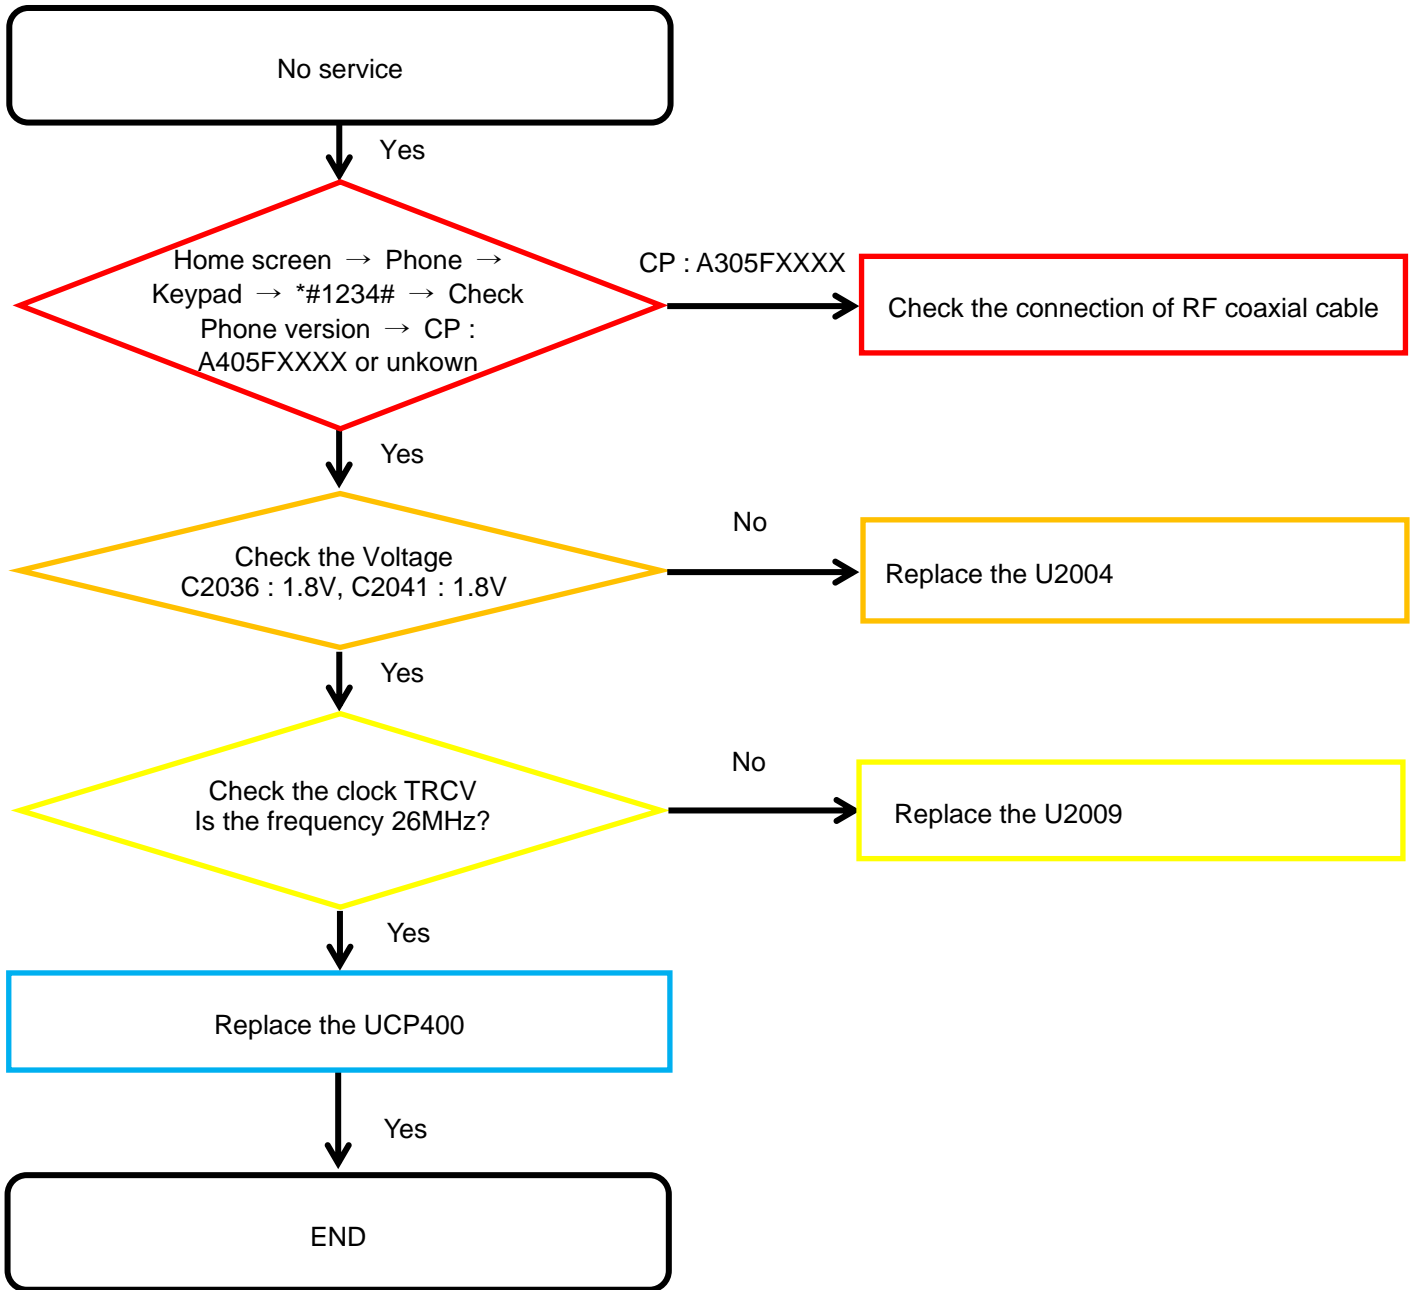

tamiraat.com منبع مقاله

8. Level 3 Repair

8-4-2. Initial

8. Level 3 Repair

8-4-3. No Service

8. Level 3 Repair

8-4-4. SIM Part

8. Level 3 Repair

8-4-5. T-Flash Part

8. Level 3 Repair

8-4-6. Cable Charging Part

8. Level 3 Repair

8-4-7-1. 6AXIS (Accelerator+Gyro) Sensor

8. Level 3 Repair

8-4-7-2. Proximity sensor

8. Level 3 Repair