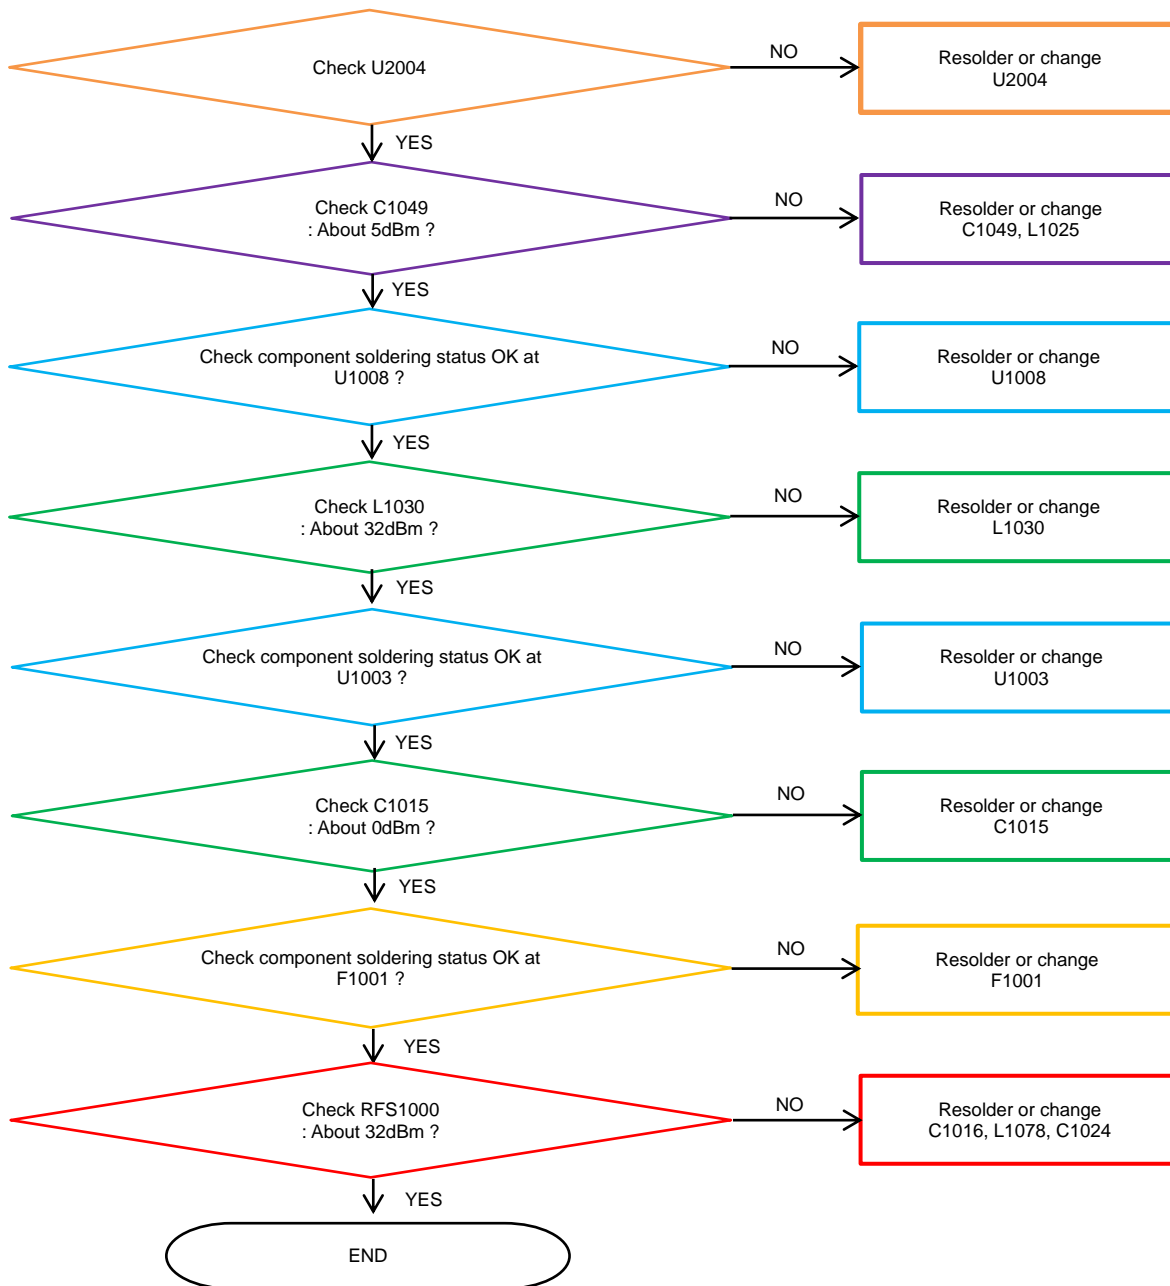

8-4-25. LTE B8, WCDMA B8 / EGSM RX

8. Level 3 Repair

8-4-26. LTE B20 RX

8. Level 3 Repair

8-4-30. LTE B7 RX

8. Level 3 Repair

8-4-31. LTE B38_41 RX

8. Level 3 Repair

8-4-32. LTE B40 RX

8. Level 3 Repair

8-4-33. GSM 850 / GSM900 TX

8. Level 3 Repair

8-4-34. GSM1800/ GSM1900 TX

8. Level 3 Repair

8-4-35. LTE, WCDMA B1 TX

8. Level 3 Repair