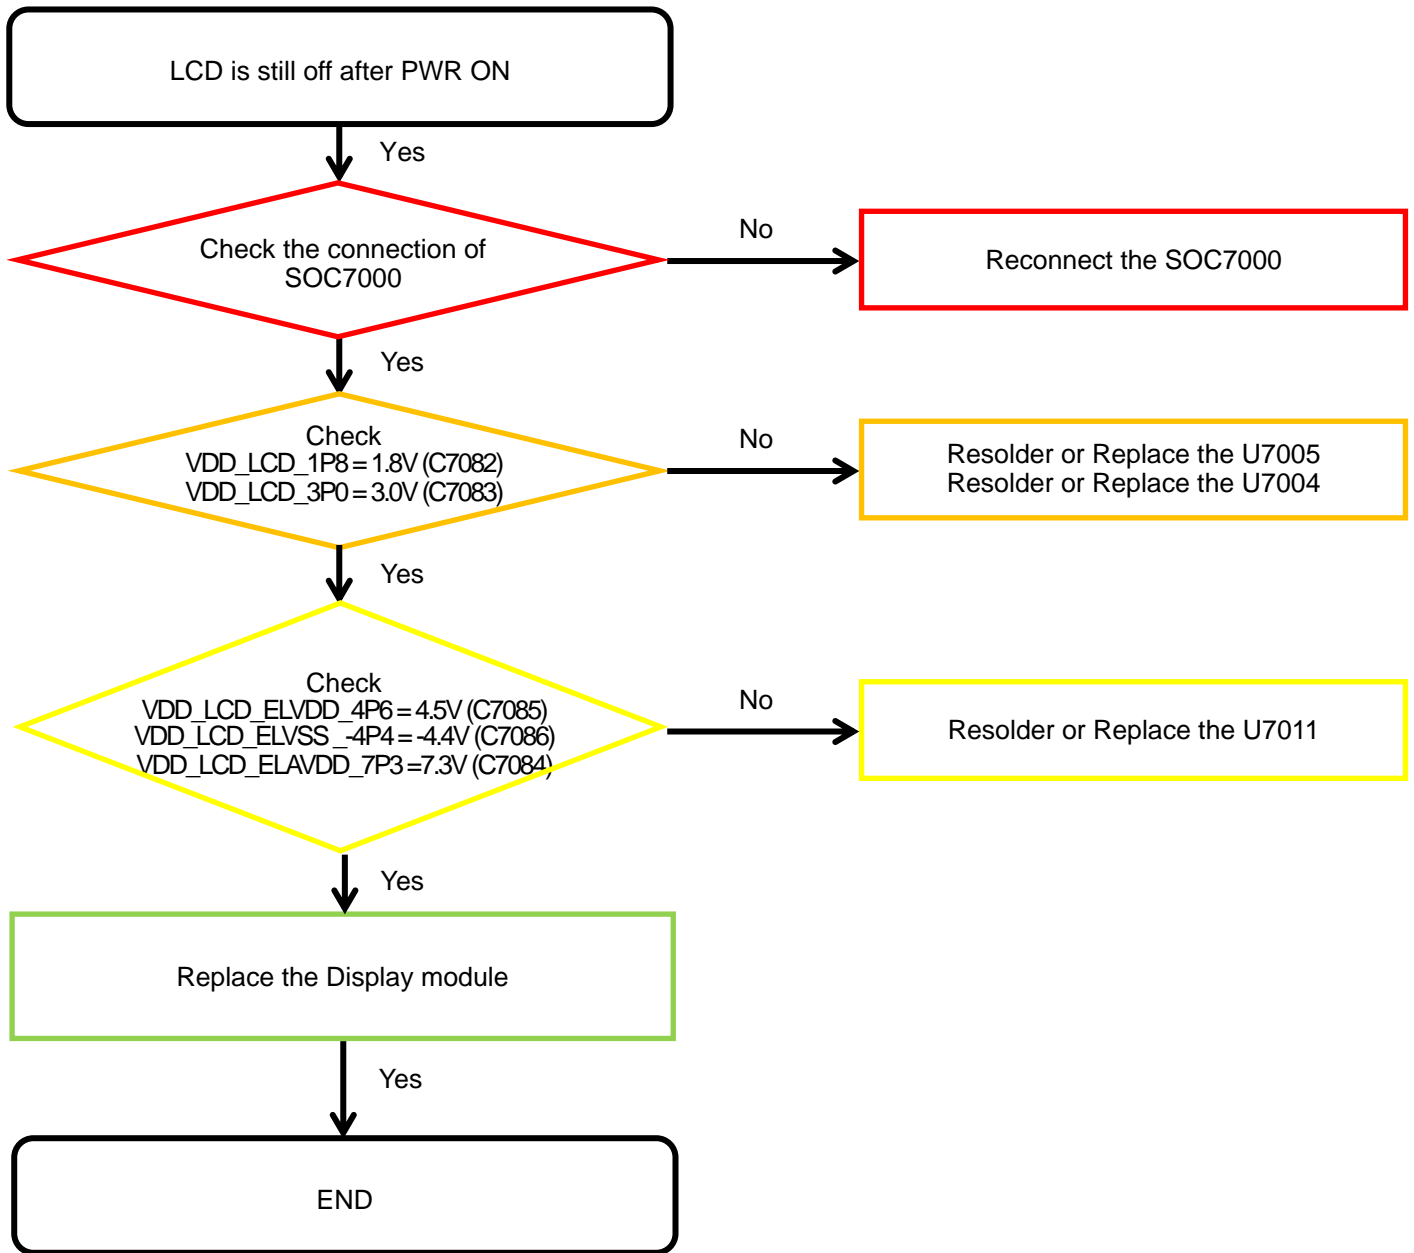

8-4-7-3. Magnetic sensor

8. Level 3 Repair

8-4-7-4. Ambient sensor(RGB sensor)

8. Level 3 Repair

8-4-7-5. Finger Print sensor

8. Level 3 Repair

8-4-8-1. Microphone Part - Main MIC

8. Level 3 Repair

8-4-8-2. Microphone Part - Sub MIC

8. Level 3 Repair

8-4-9. Speaker Part

8. Level 3 Repair

8-4-10. Receiver Part

8. Level 3 Repair

8-4-11. Display

8. Level 3 Repair