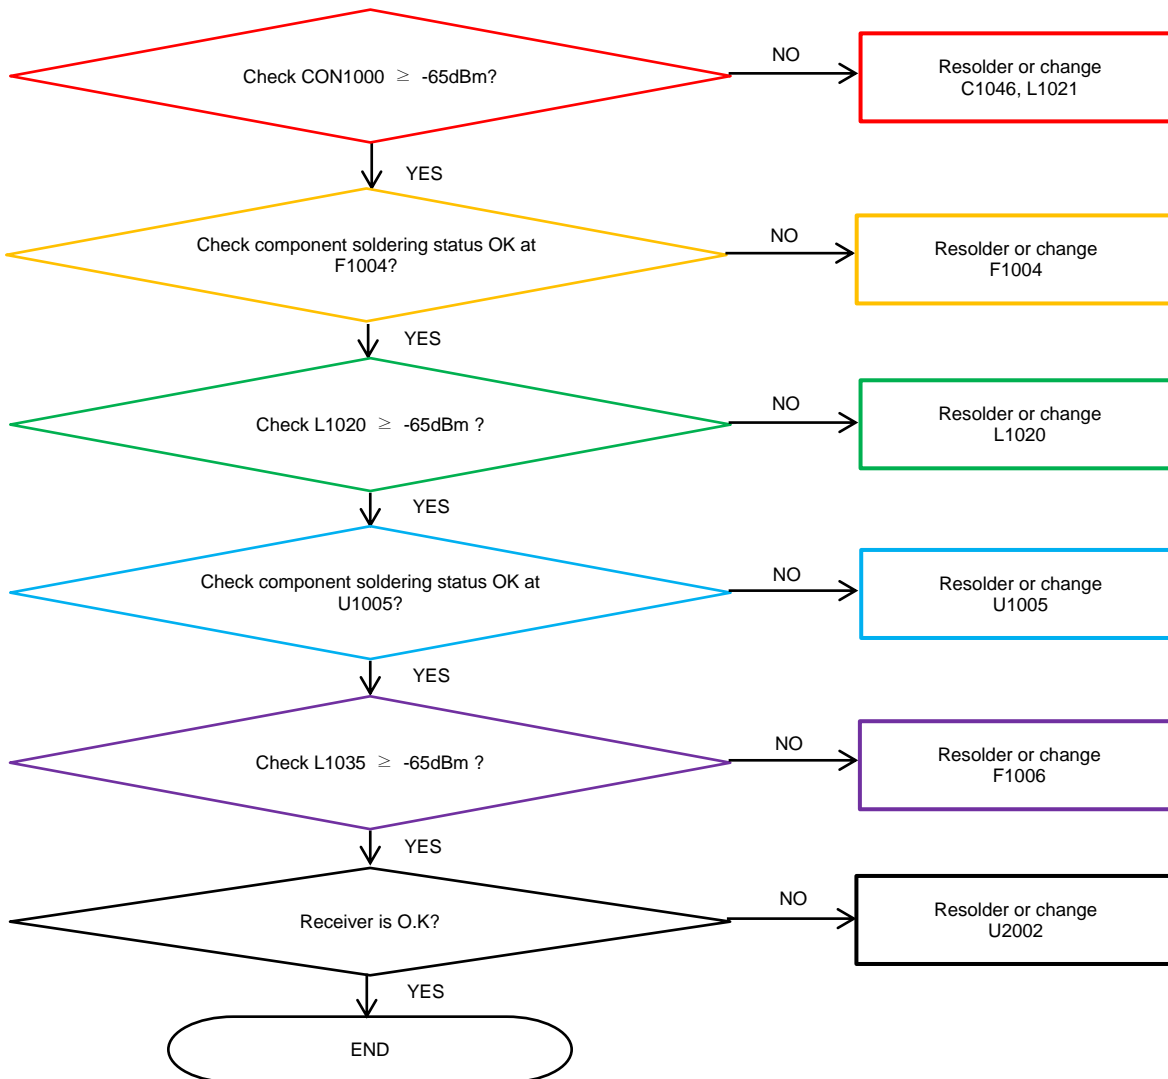

8. Level 3 Repair

8-4-32. LTE B40 RX