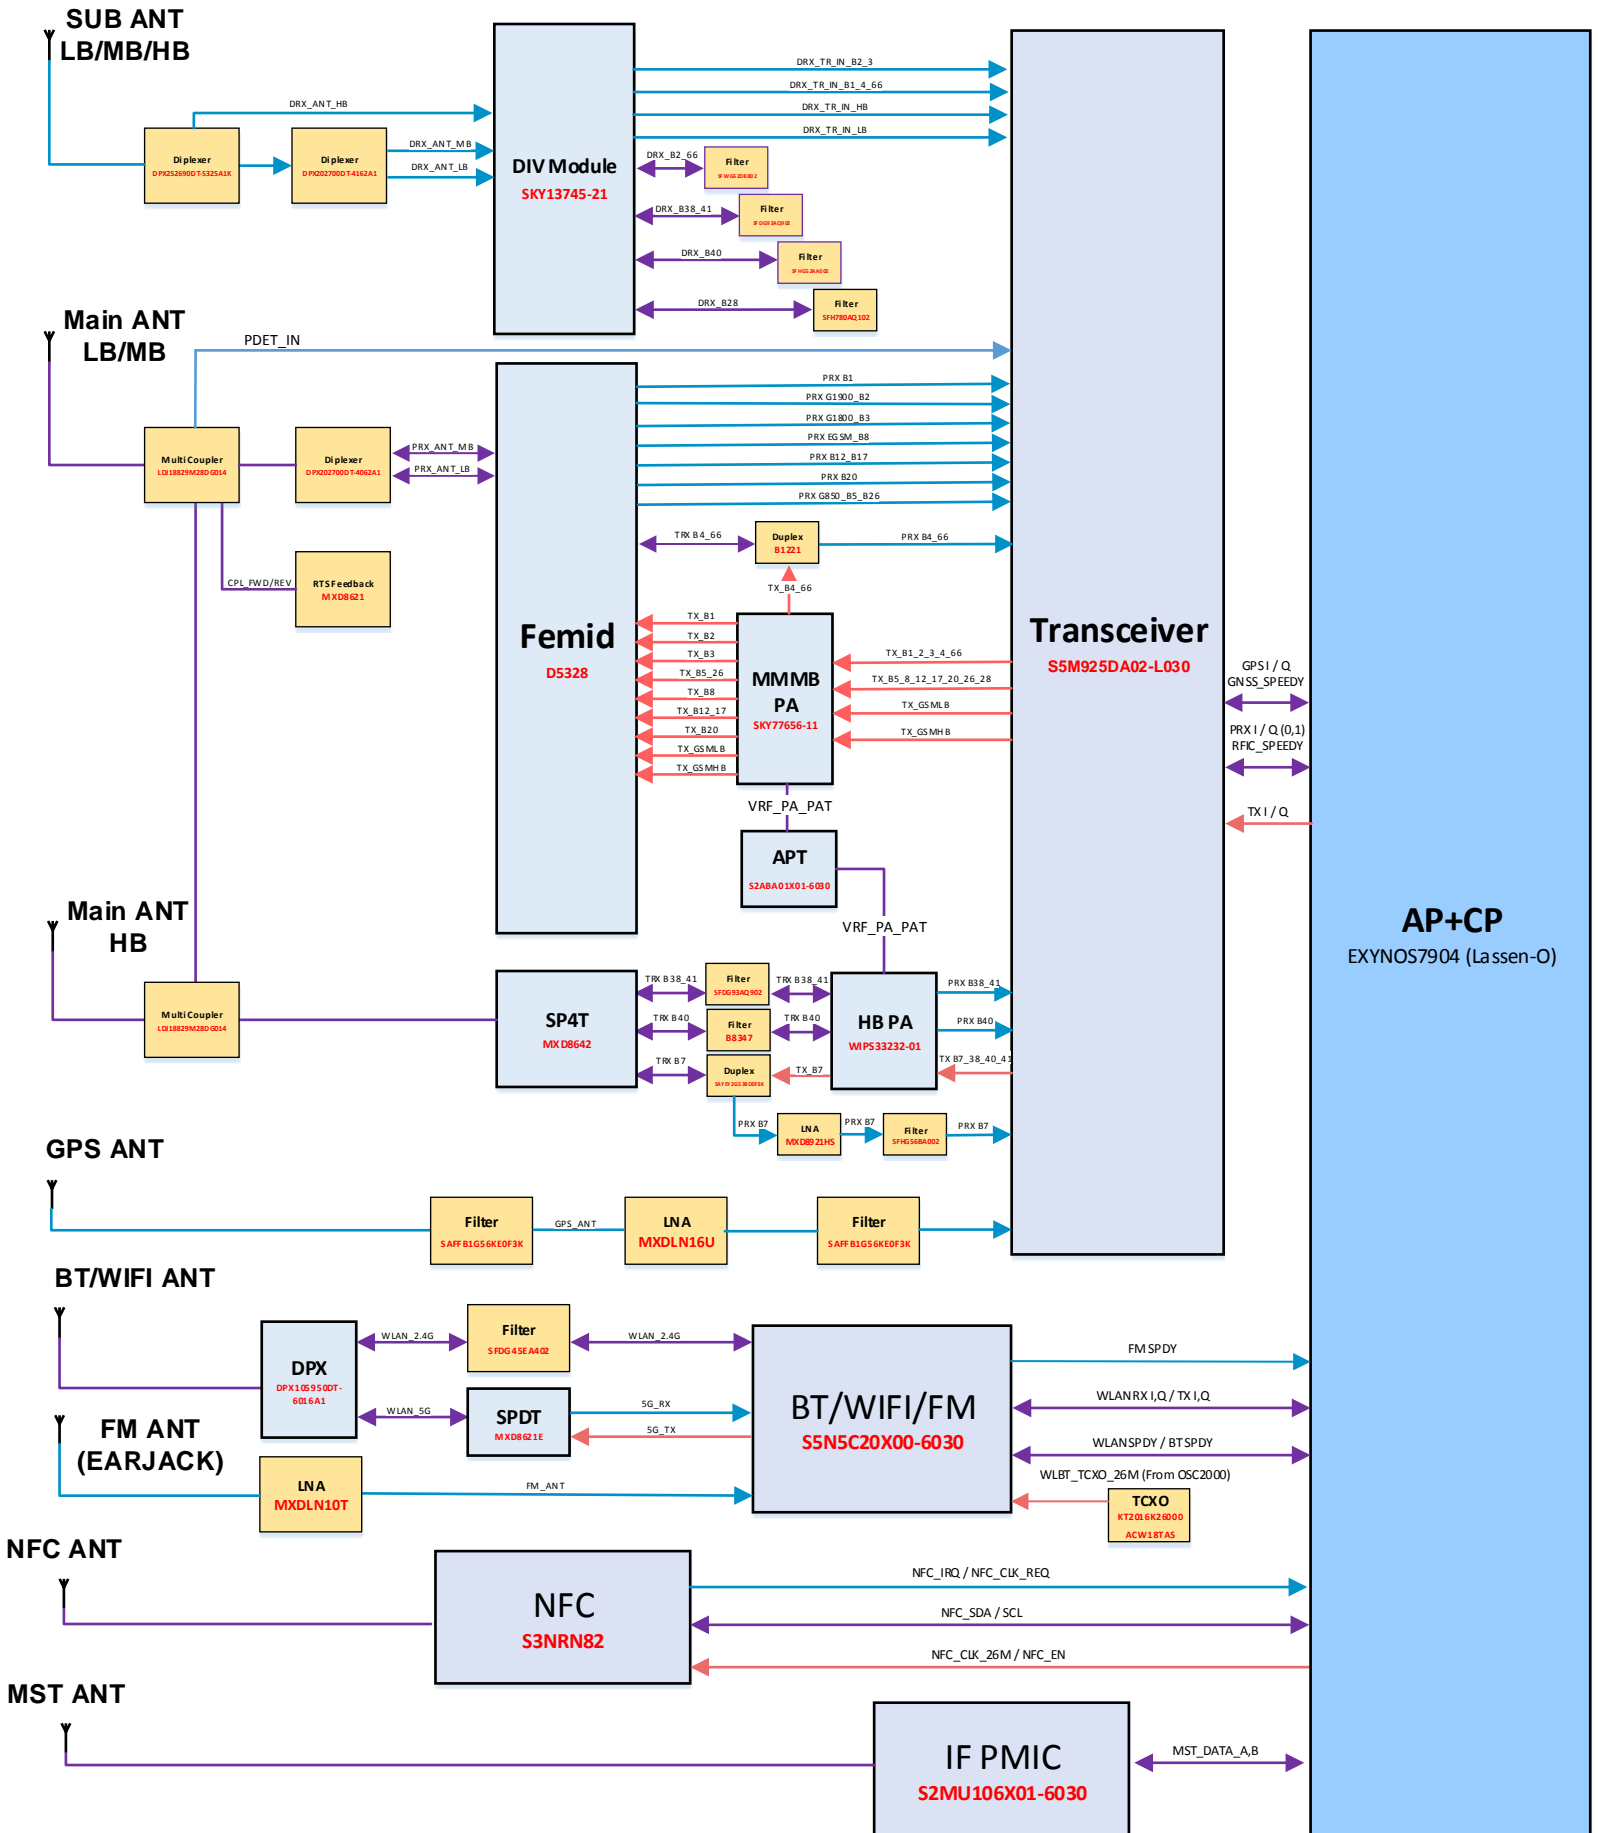

SM-A405FN Block Diagram

Confidential

SM-A405FN Block Diagram

SM-A405FN Block Diagram

Confidential

SM-A405FM Block Diagram

8. Level 3 Repair

8-3. Flow chart of Troubleshooting.

Oscilloscope

Digital Multimeter

Power Supply

+ driver, ESD Safe Tweezer

8960 & Spectrum Analyzer

Soldering iron

8. Level 3 Repair

8-4-1. Power On

tamiraat.com منبع مقاله

8. Level 3 Repair

8-4-2. Initial

8. Level 3 Repair

8-4-3. No Service

8. Level 3 Repair

8-4-4. SIM Part

8. Level 3 Repair