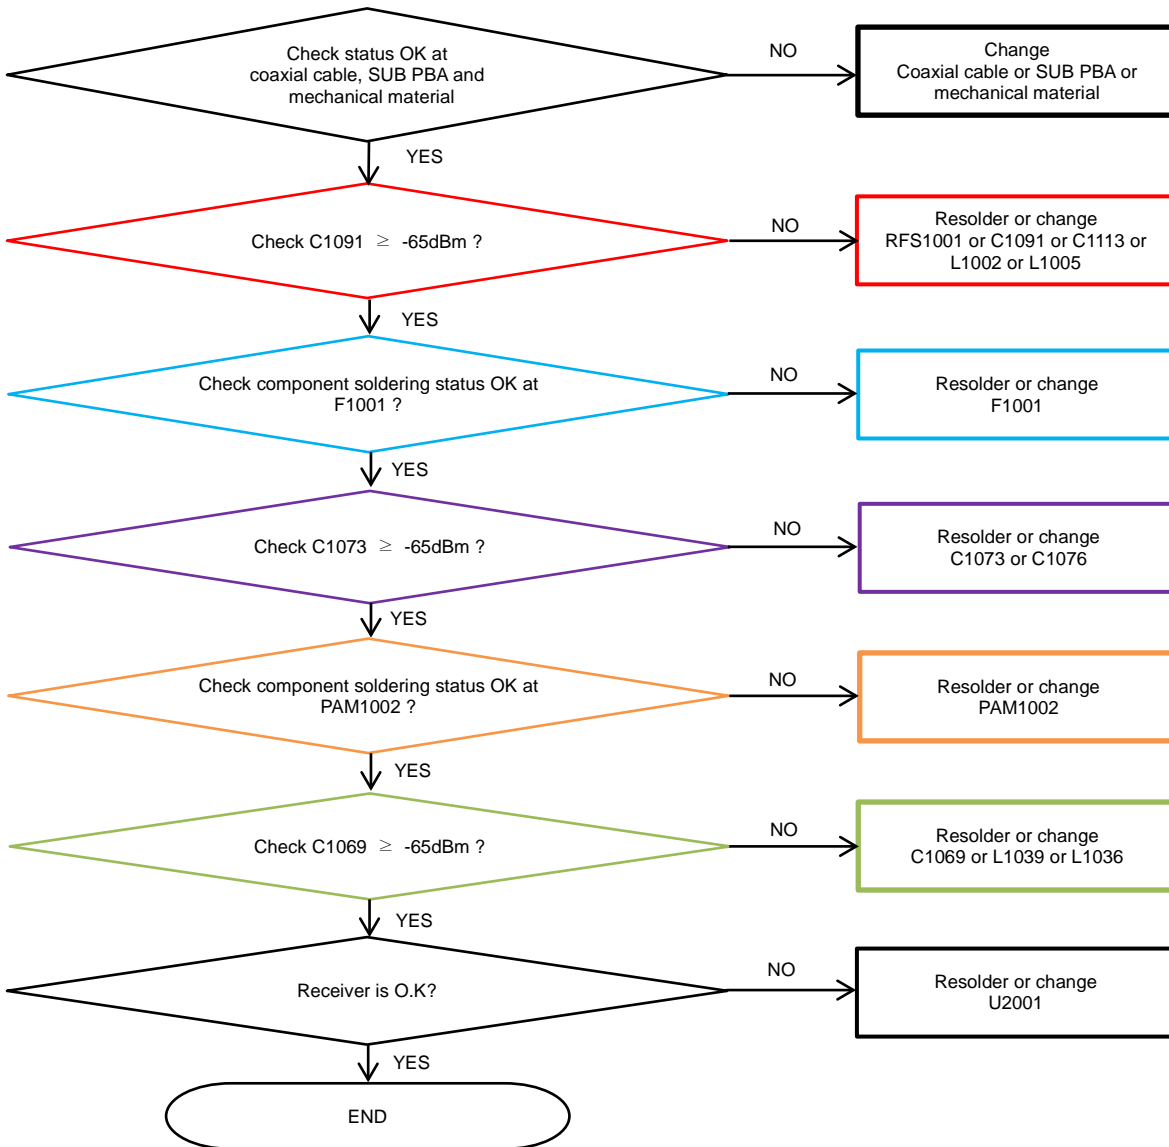

8. Level 3 Repair

8-4-31. LTE B3 4Rx_PRx