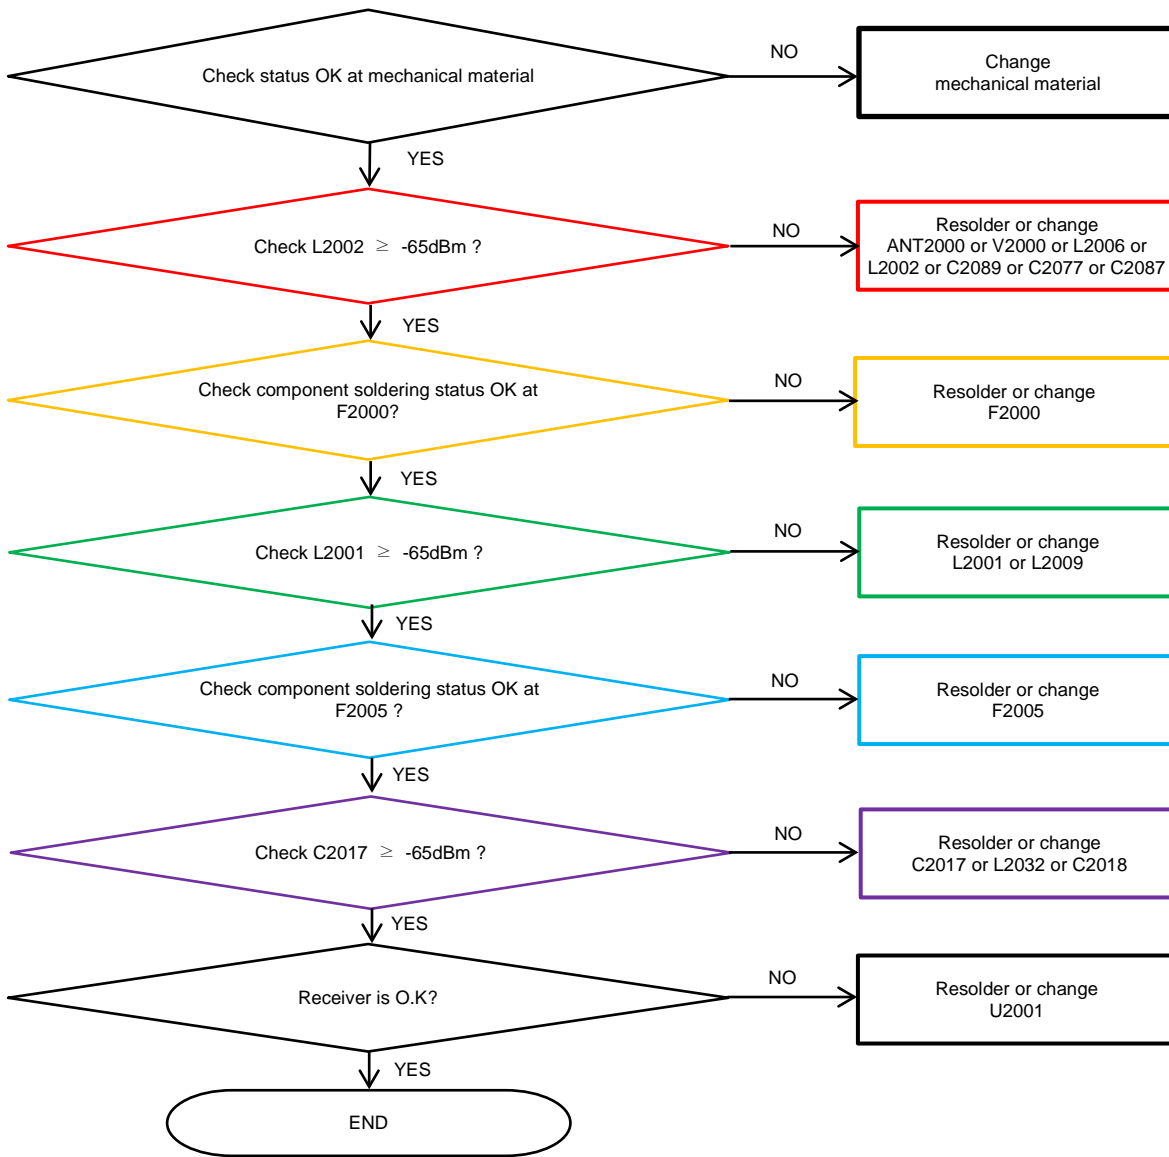

8. Level 3 Repair

8-4-38. LTE B1/4 4Rx_DRx