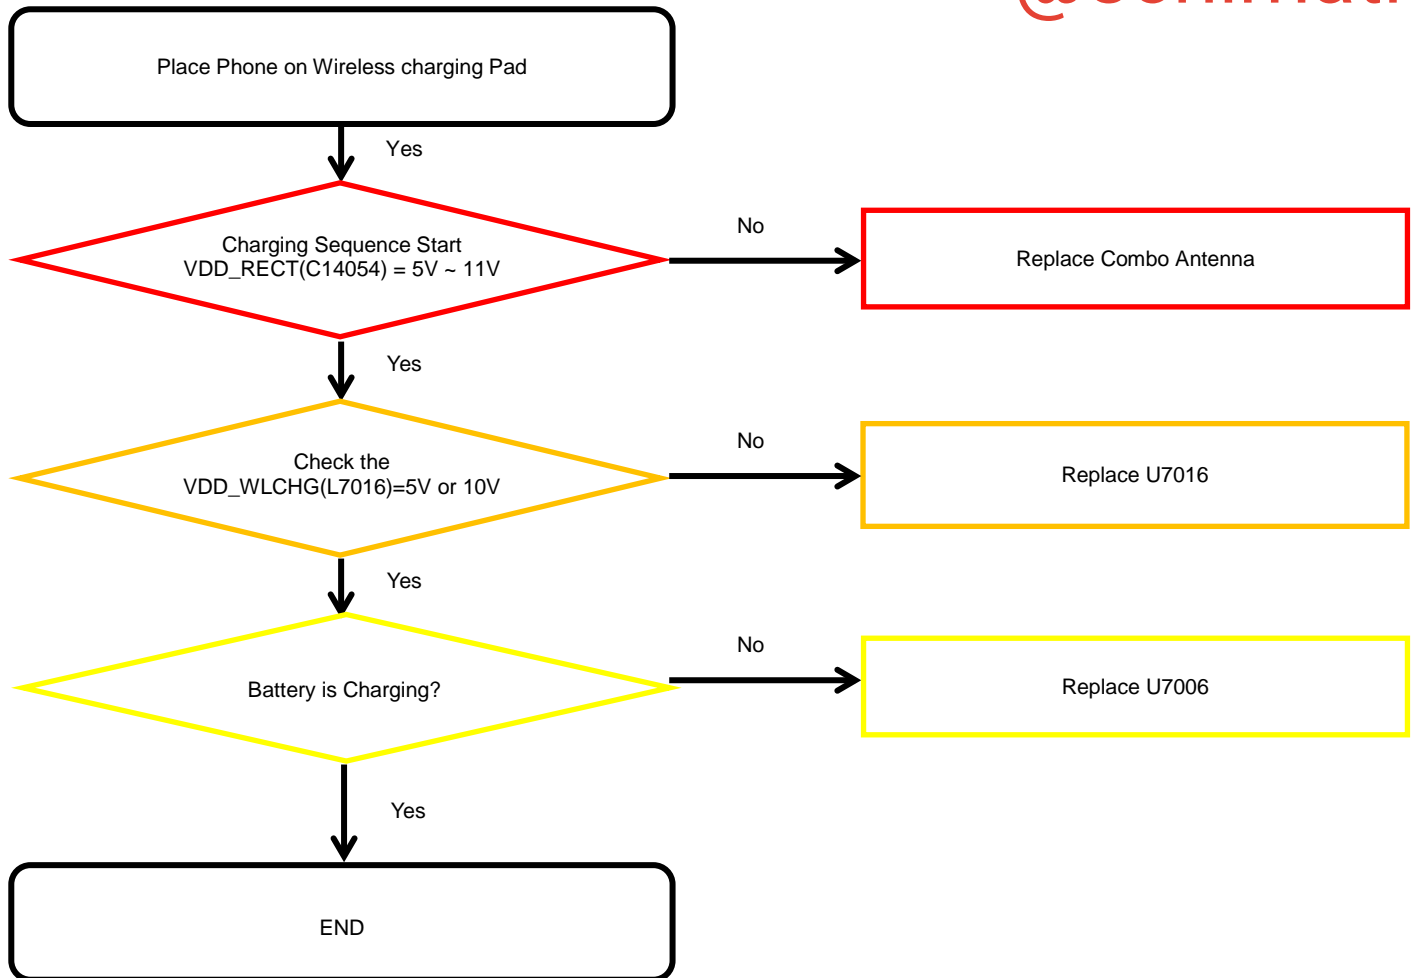

8. Level 3 Repair

8-4-6-2. Wireless Charging Part (Normal/Fast)

لینک کانال:
@schimatics