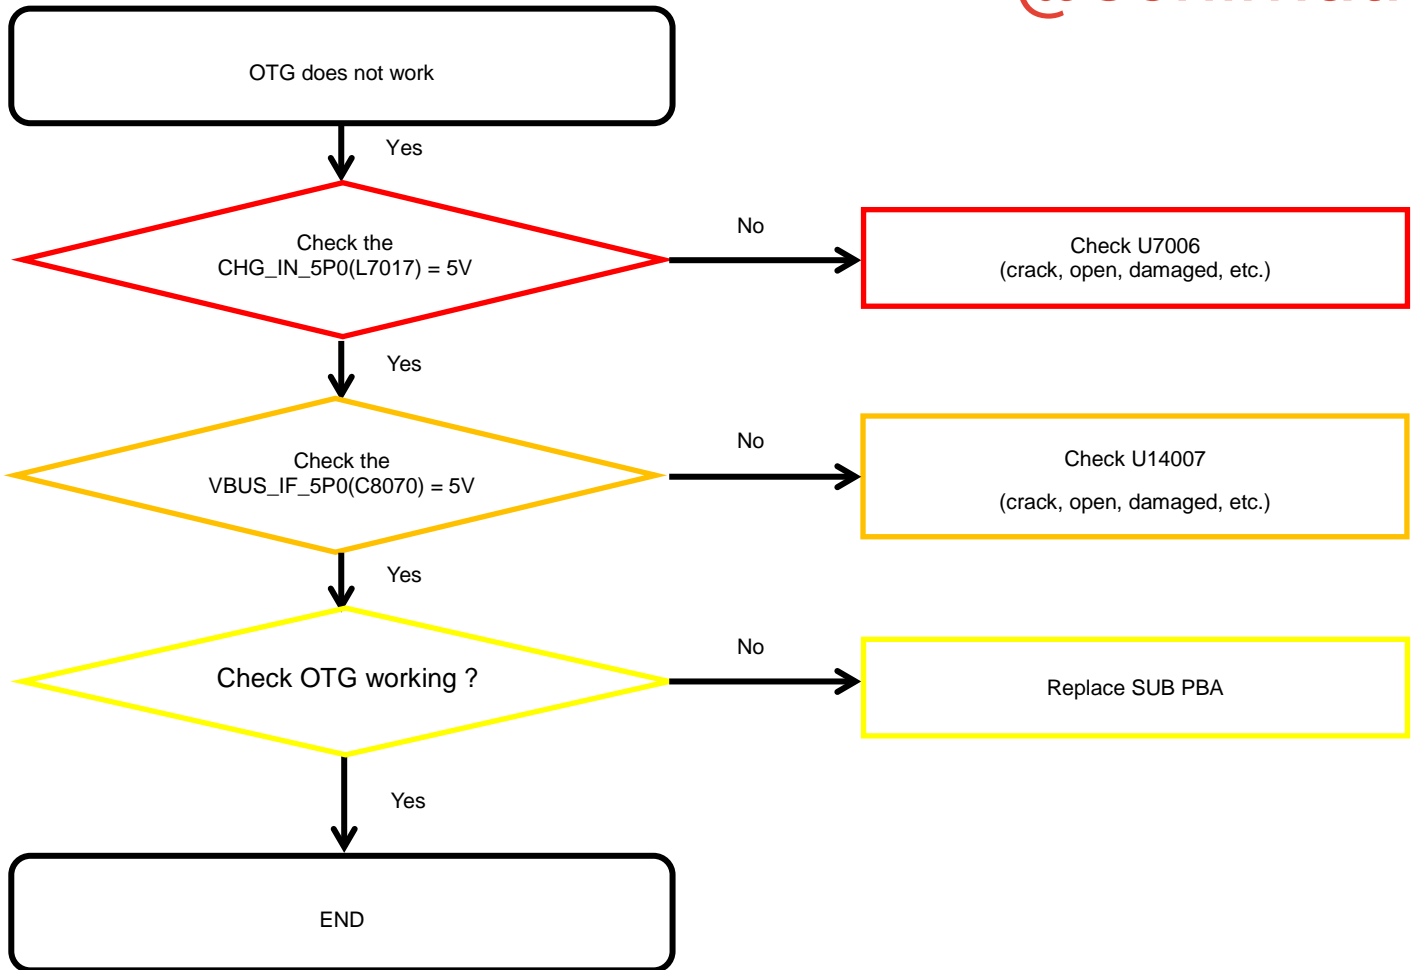

8. Level 3 Repair

8-4-7. OTG

لینک کانال:
@schimatics