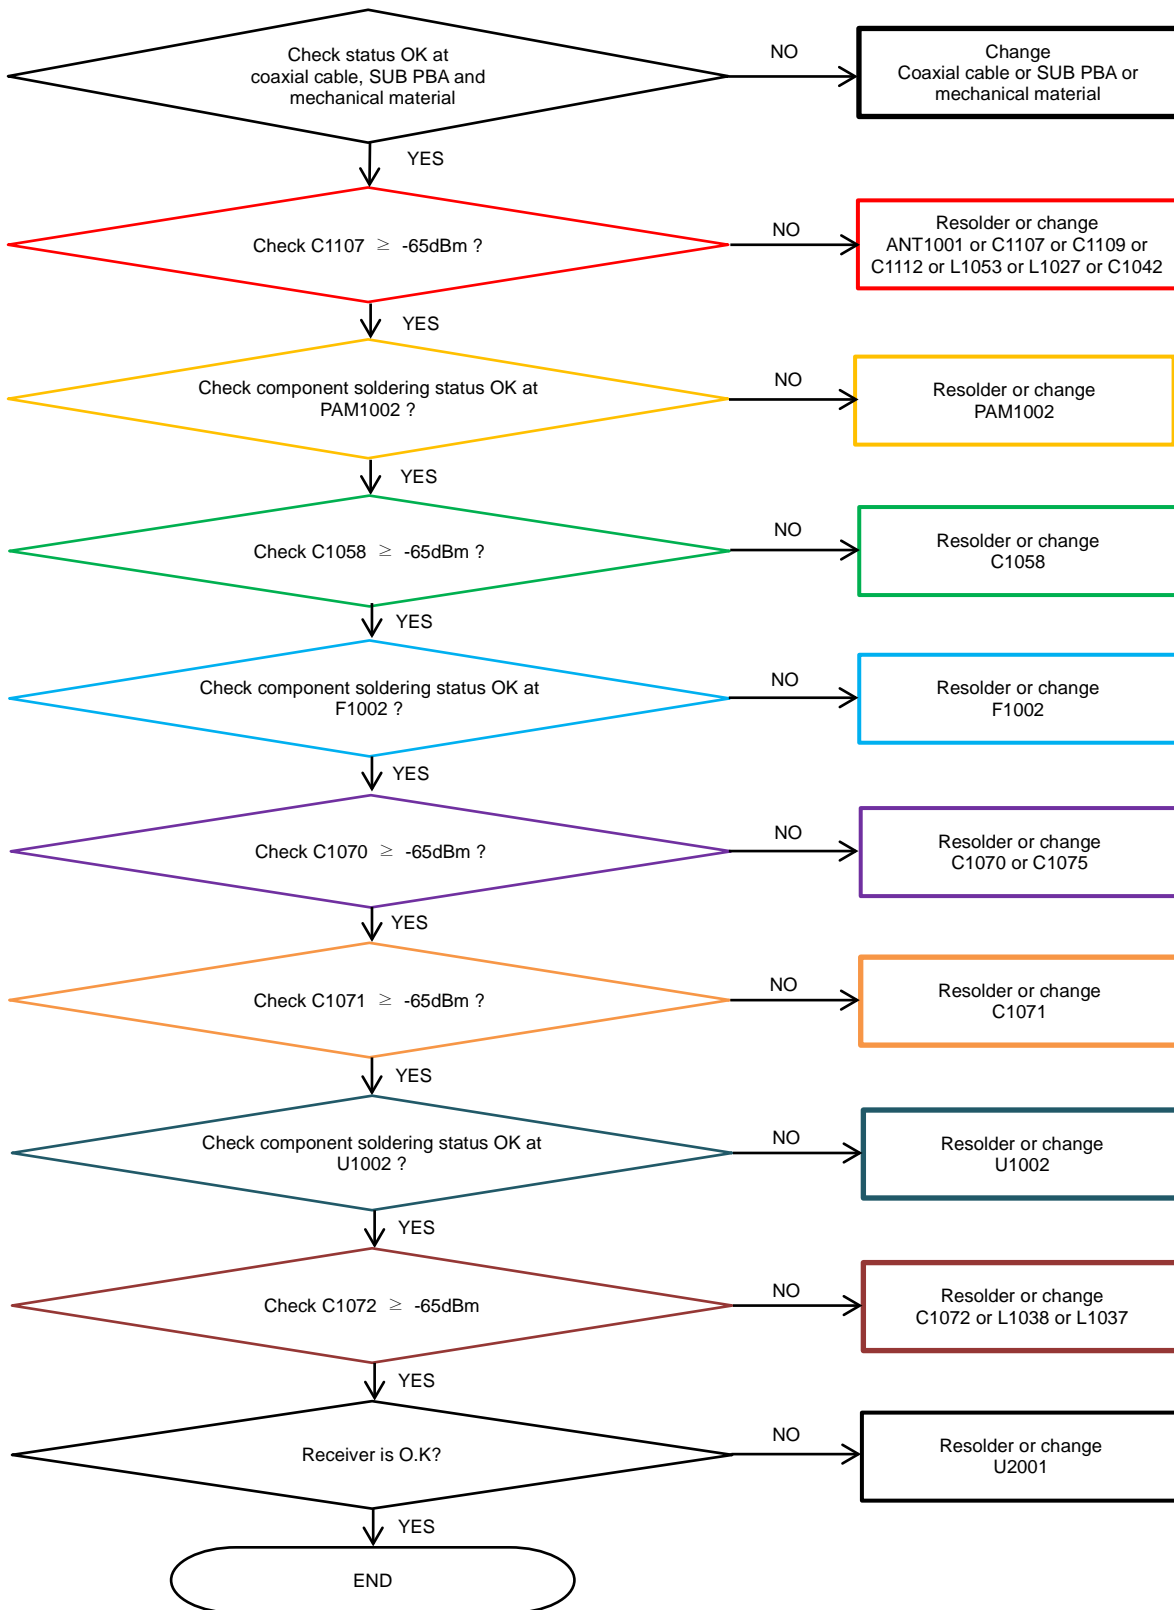

8. Level 3 Repair

8-4-30. LTE B1/4 4Rx_PRx