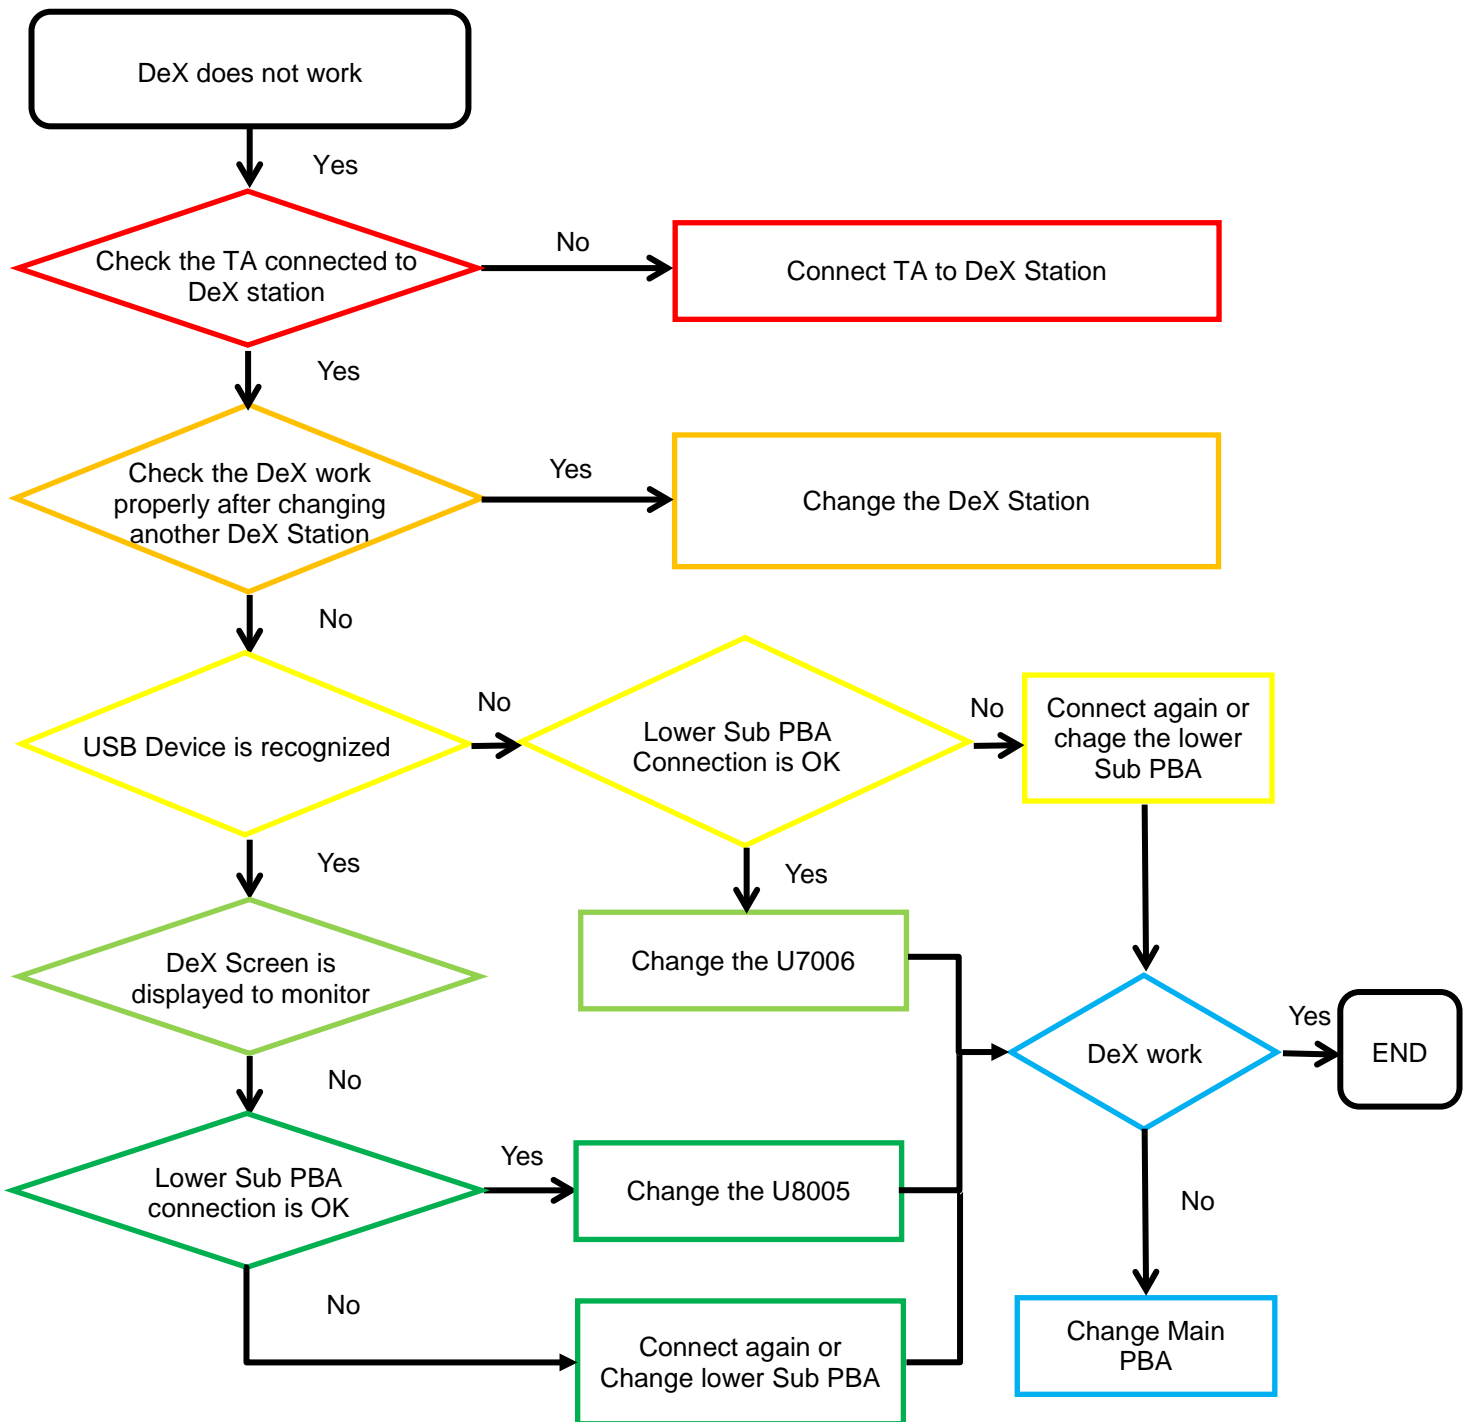

8. Level 3 Repair

8-4-23. DeX Station