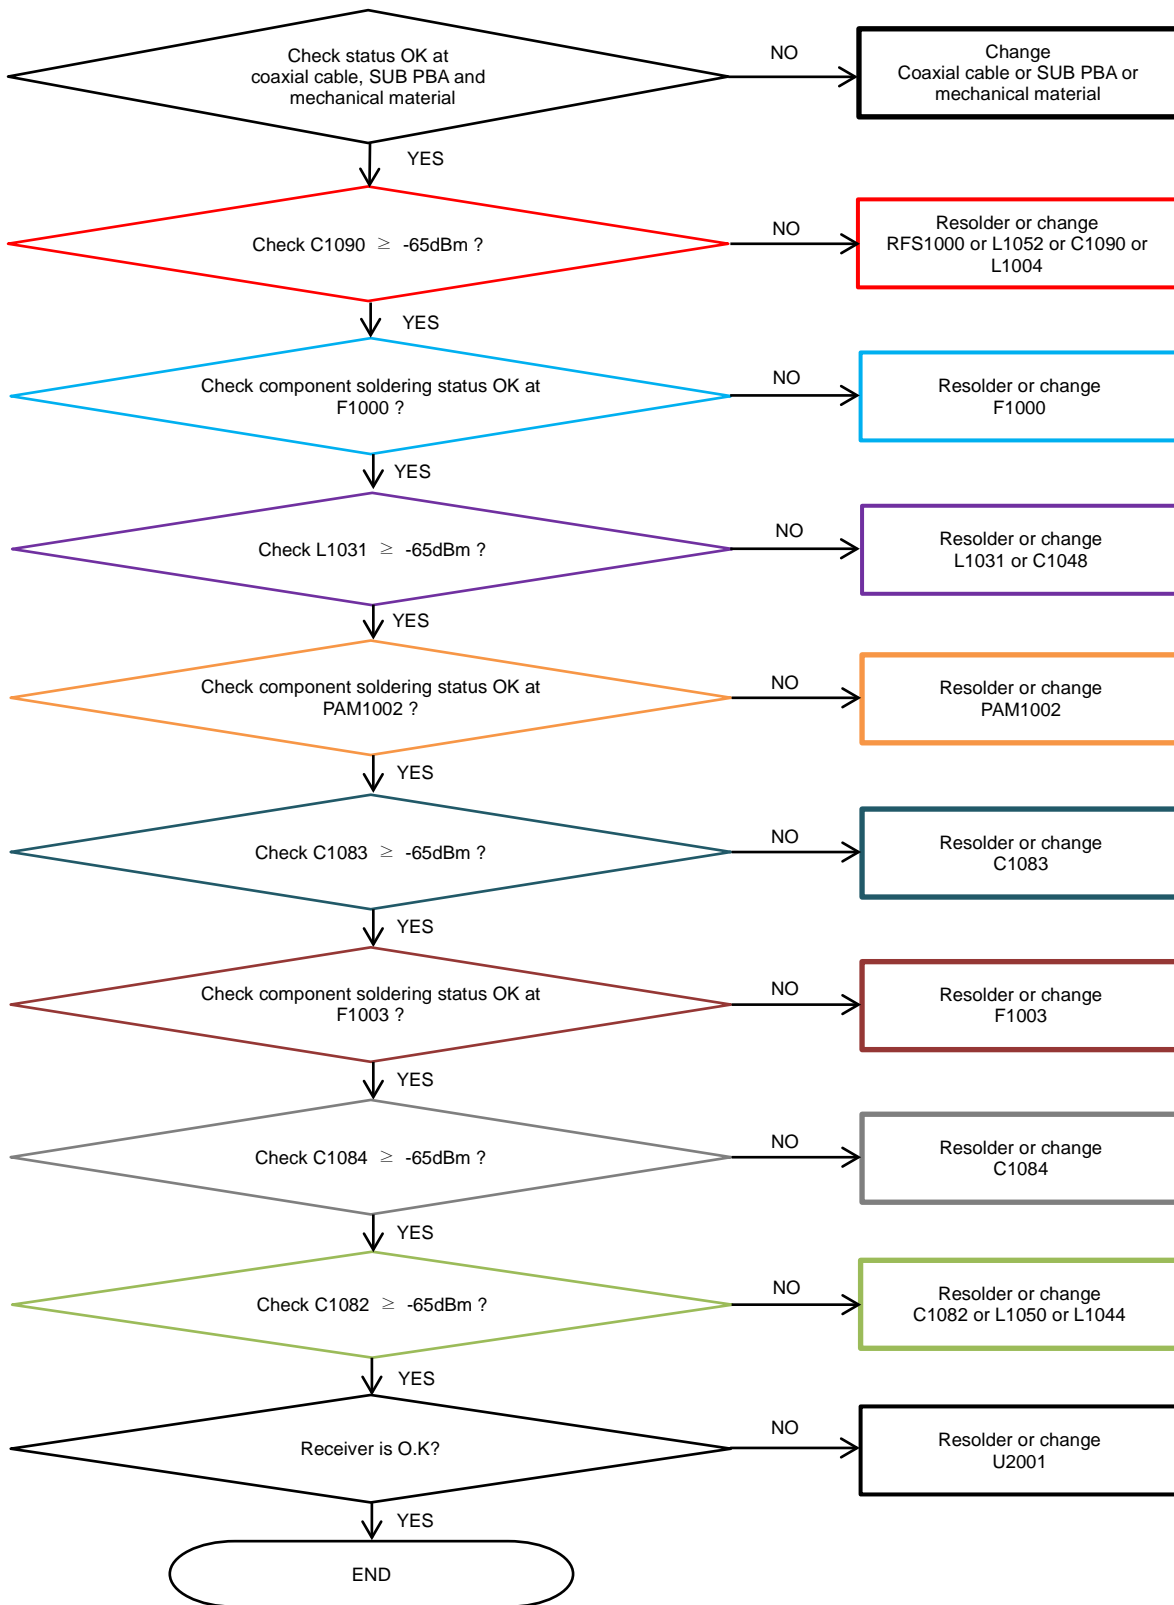

8. Level 3 Repair

8-4-28. TDSCDMA B34, LTE B34 PRx