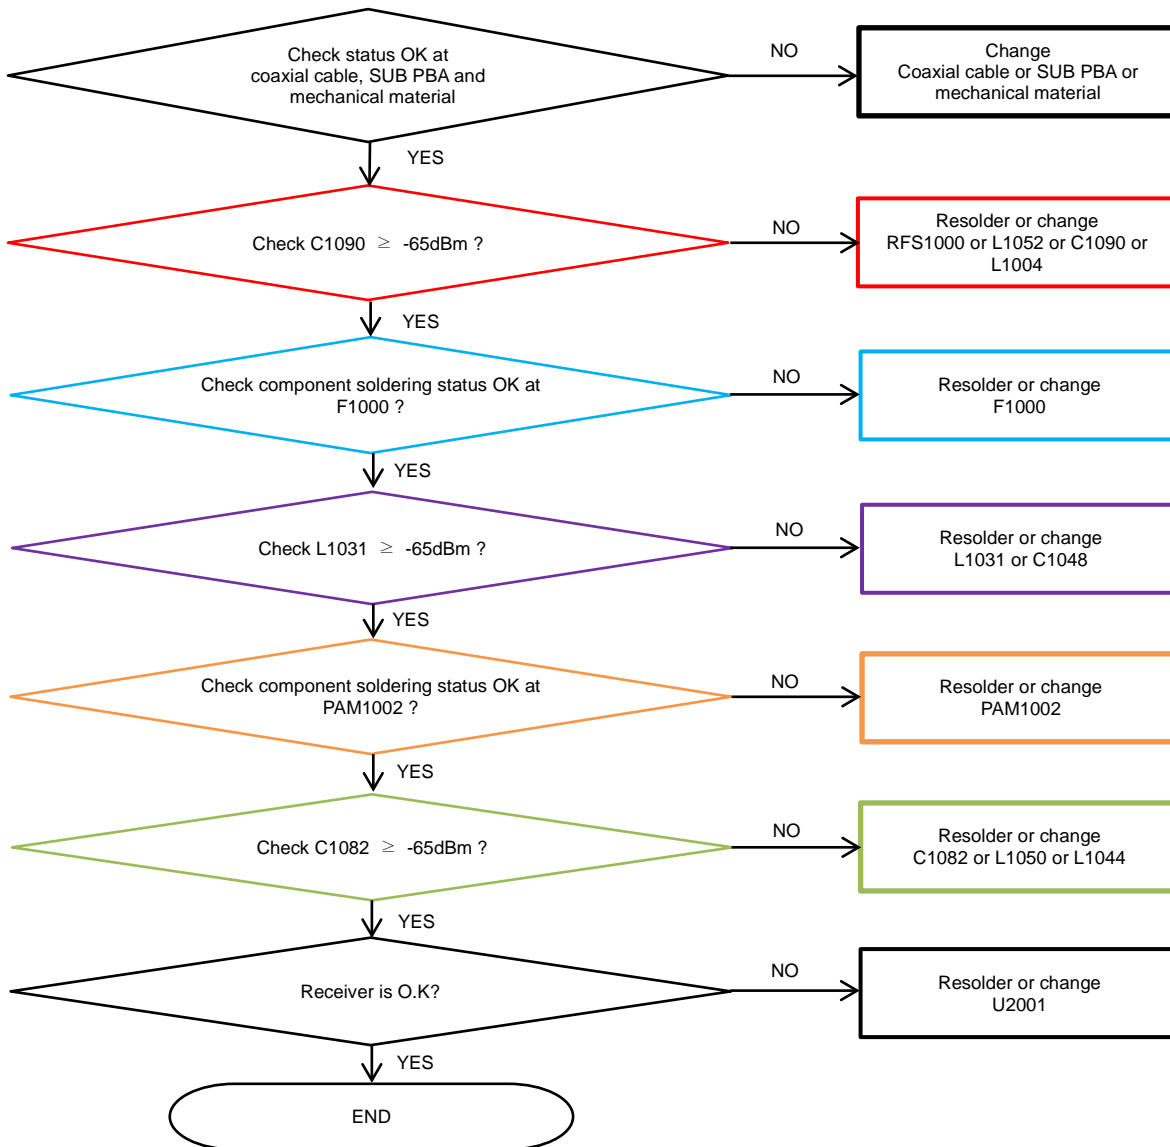

8. Level 3 Repair

8-4-27. WCDMA B1/4, TDSCDMA B39, LTE B1/4/39/66 PRx