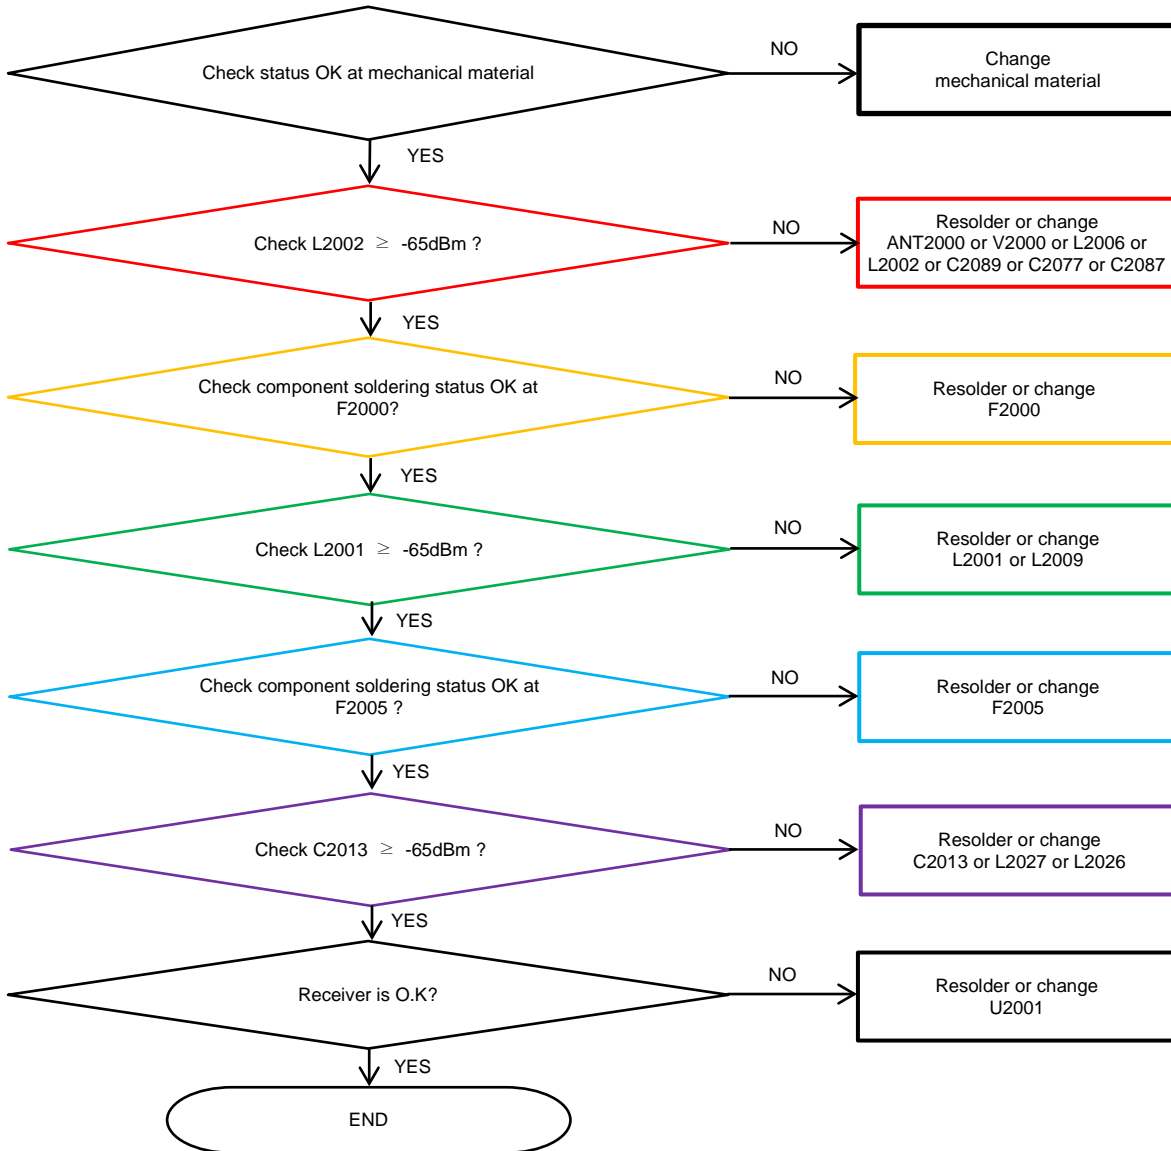

8. Level 3 Repair

8-4-39. LTE B3 4Rx_DRx