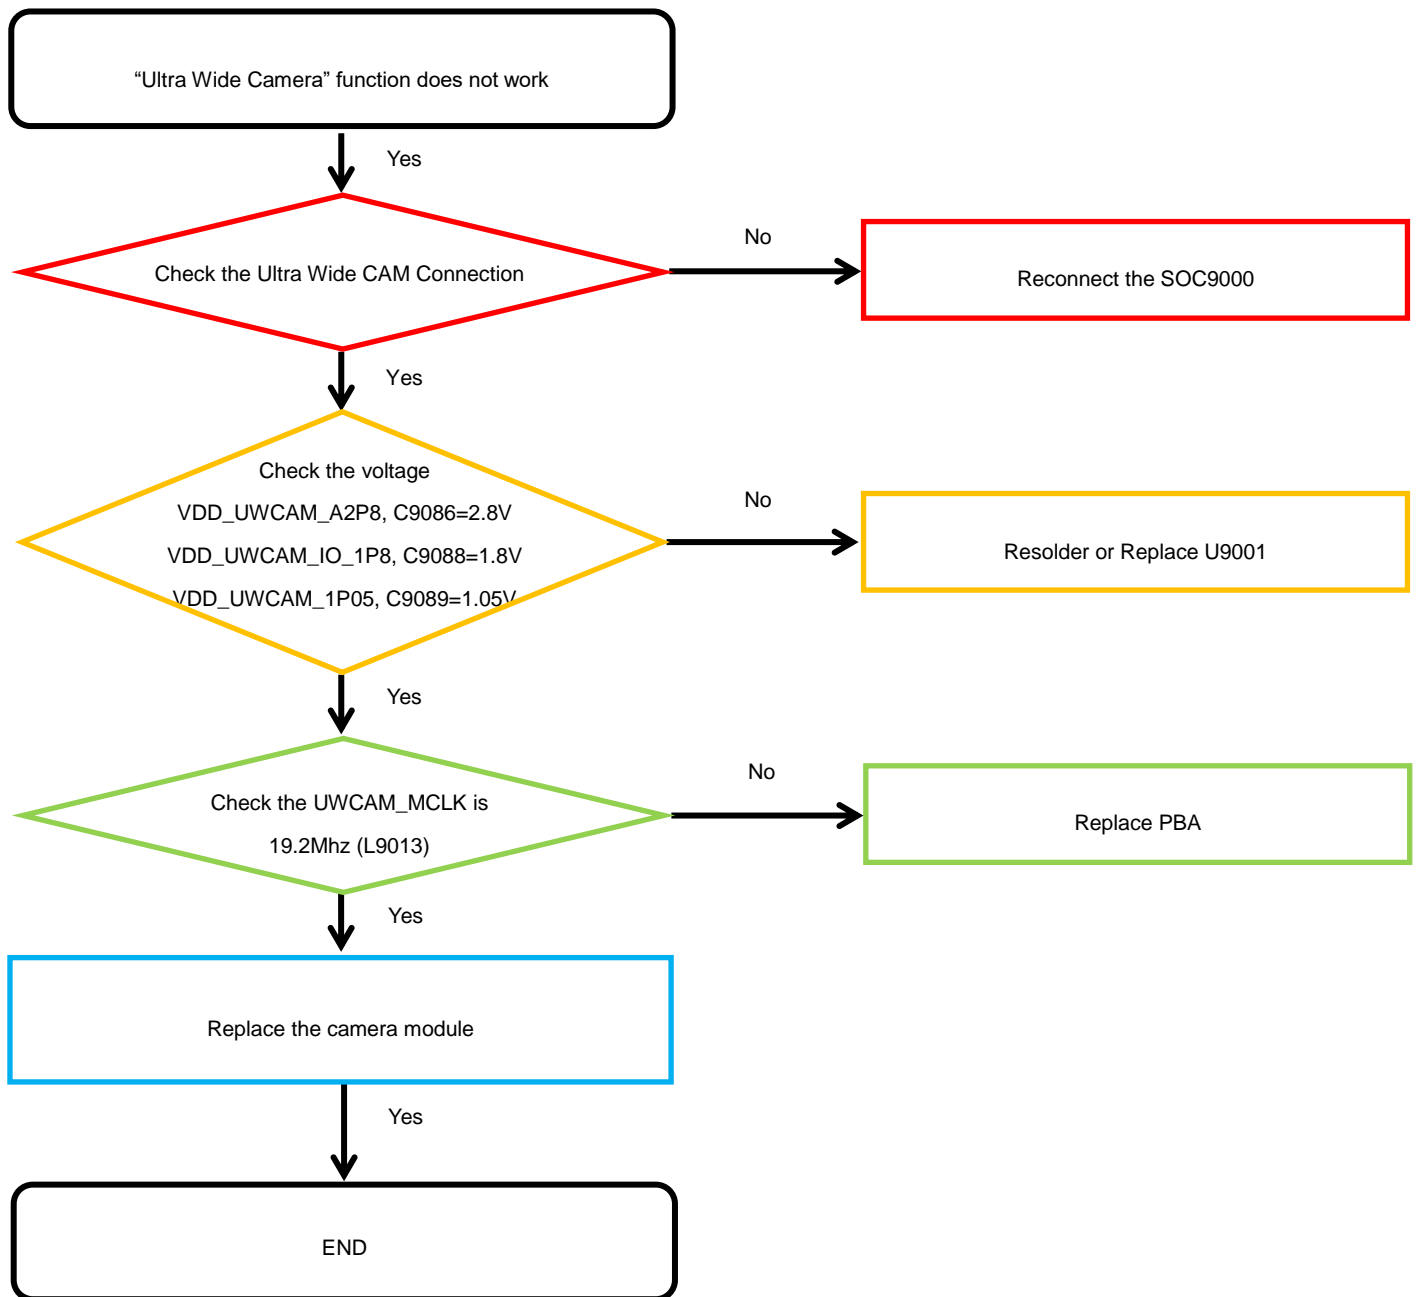

8. Level 3 Repair

8-4-9. Magnetic sensor

8. Level 3 Repair

8-4-10. Barometer sensor

8. Level 3 Repair

8-4-11. Proximity Sensor

8. Level 3 Repair

8-4-12. Display

8. Level 3 Repair

8-4-13. TSP

8. Level 3 Repair

8-4-14. DIGITIZER

8. Level 3 Repair

8-4-15. SPEN DETECTION

8. Level 3 Repair

8-4-16. VT CAMERA

8. Level 3 Repair

8-4-17-1. WIDE CAMERA

8. Level 3 Repair

8-4-17-2. 16M ULTRA WIDE CAMERA

8. Level 3 Repair

8-4-17-3. 13M TELE CAMERA

8. Level 3 Repair

8-4-17-4. VGA TOF CAMERA

8. Level 3 Repair

8-4-18. Finger Print

8. Level 3 Repair

8-4-19-1. Main MIC

8. Level 3 Repair

8-4-19-2. Sub(2nd) MIC

8-4-19-3. Sub(3rd) MIC

8. Level 3 Repair