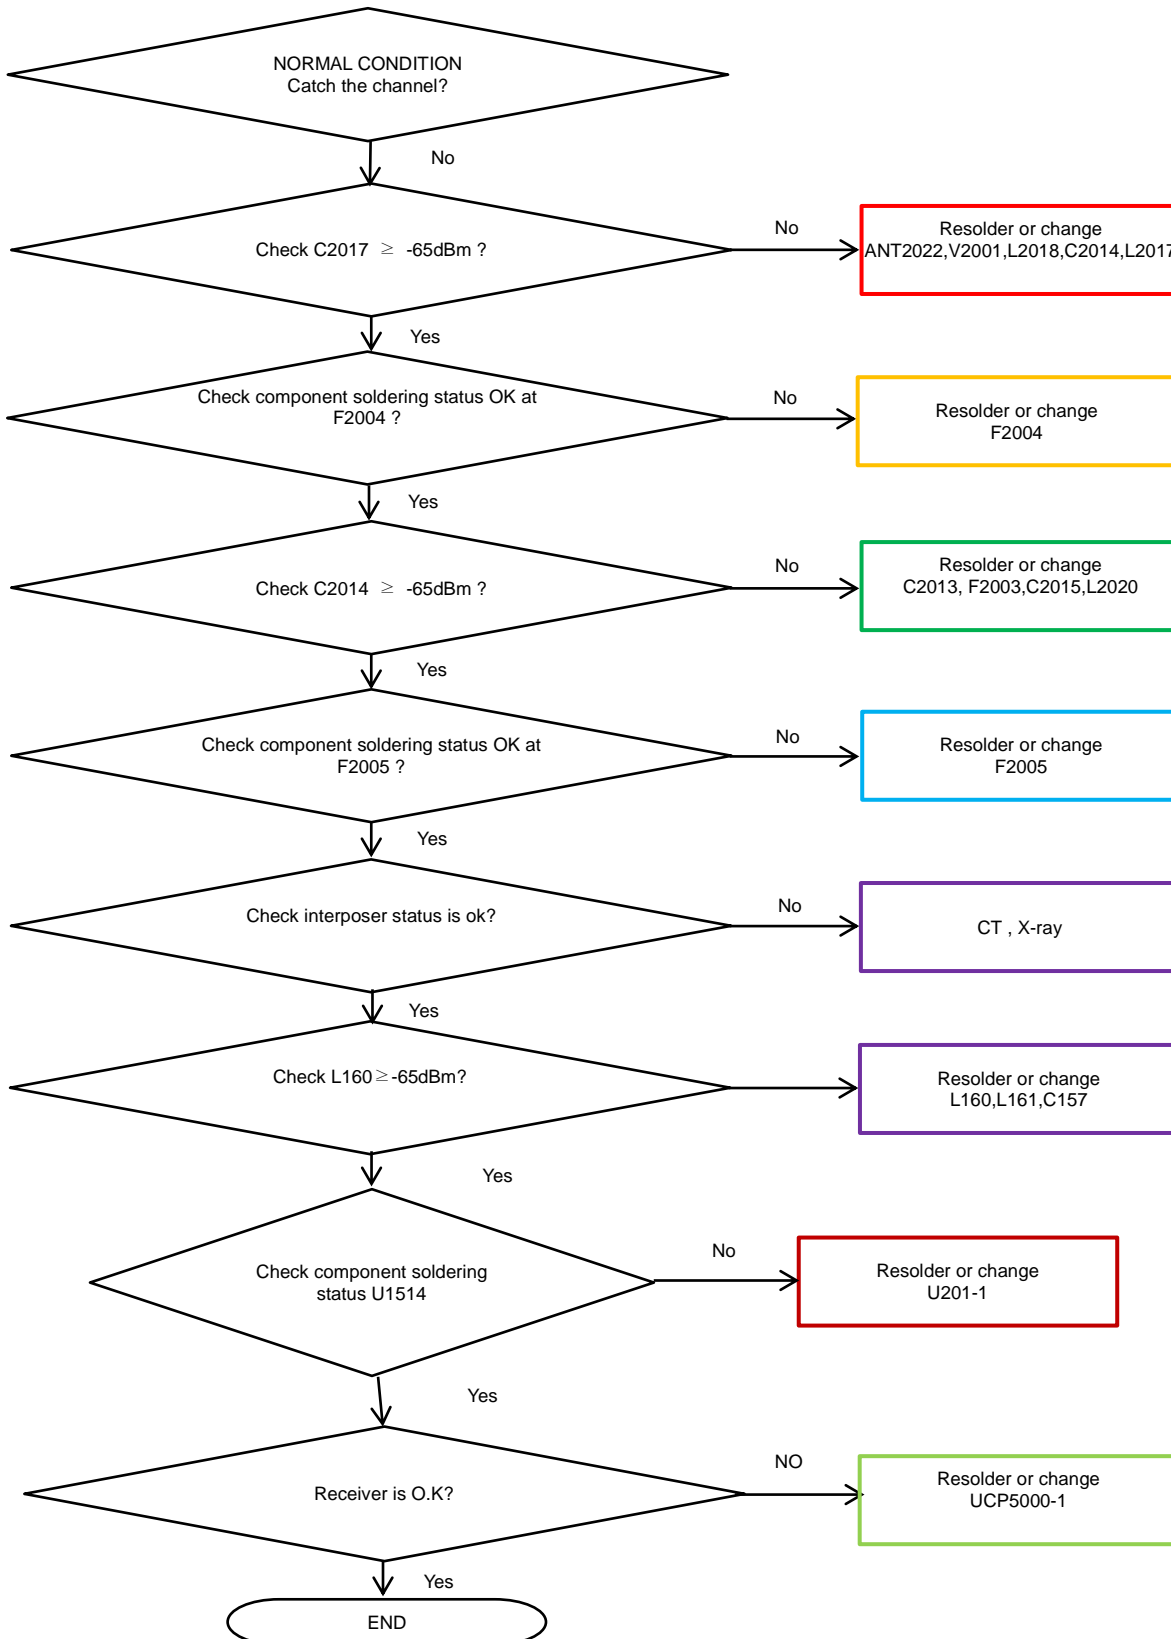

8. Level 3 Repair

8-4-31. GSM 850/900, WCDMA B5/8, LTE B5/8/12/13/17/18/19/20/26/28 DRX

8. Level 3 Repair

8-4-32. GSM1800/1900, WCDMA 1/2/4, LTE B1/2/3/4/25/32/66 DRX

8. Level 3 Repair

8-3-33. LTE 7/38/40/41 DRX