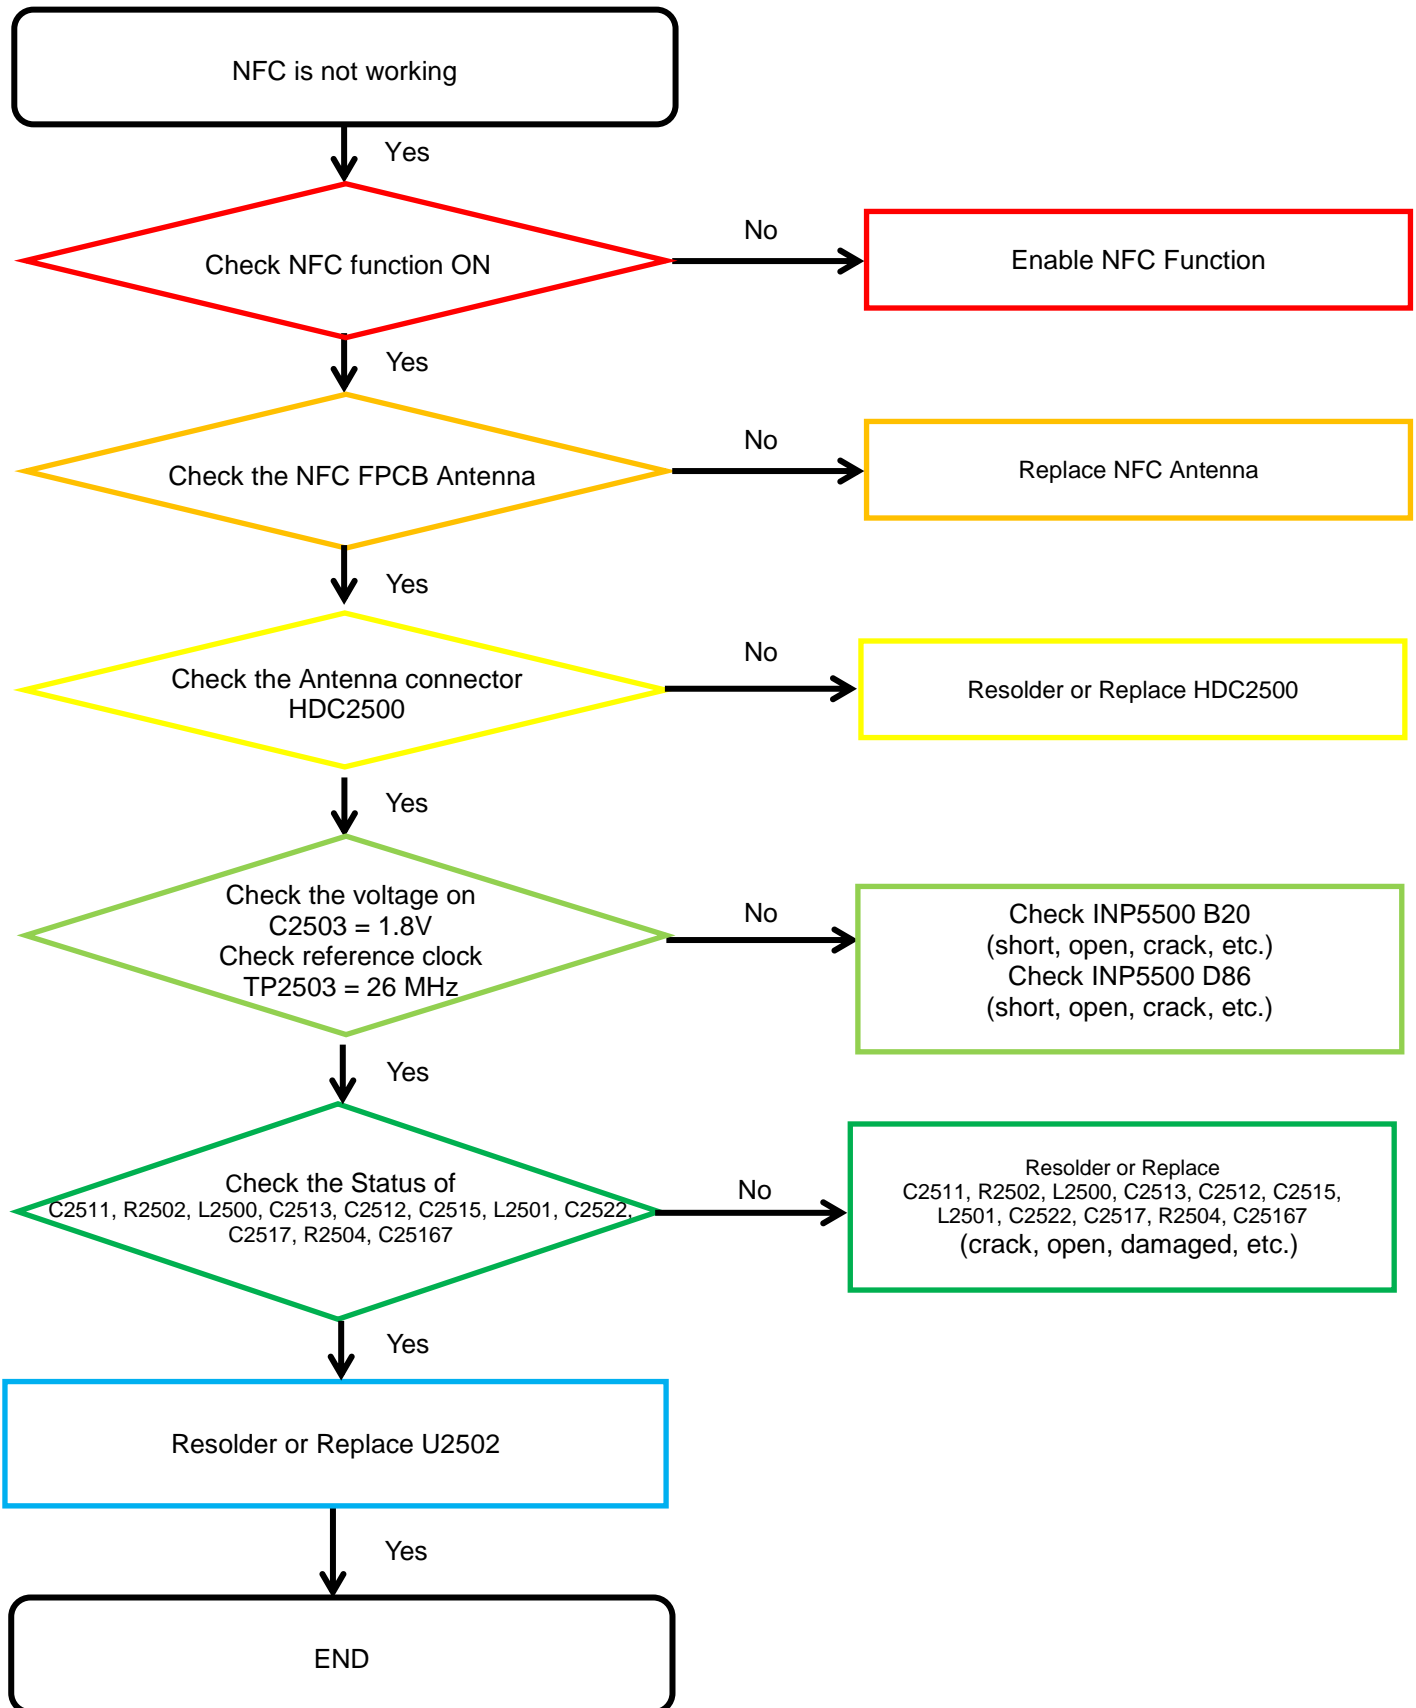

8. Level 3 Repair

8-4-18. Finger Print

8. Level 3 Repair

8-4-19-1. Main MIC

8. Level 3 Repair

8-4-19-2. Sub(2nd) MIC

8-4-19-3. Sub(3rd) MIC

8. Level 3 Repair

8-4-20. Speaker part

8. Level 3 Repair

8-4-21. Receiver part

8. Level 3 Repair

8-4-22. BT/WIFI

8. Level 3 Repair

8-4-23. GPS

8. Level 3 Repair

8-4-24. NFC

8. Level 3 Repair

8-4-25. MST

8. Level 3 Repair

8-4-26. Charging Part Wire Charging (Normal/Fast)

8. Level 3 Repair

8-4-27. Charging Part Wireless Charging (Normal/Fast)

8. Level 3 Repair