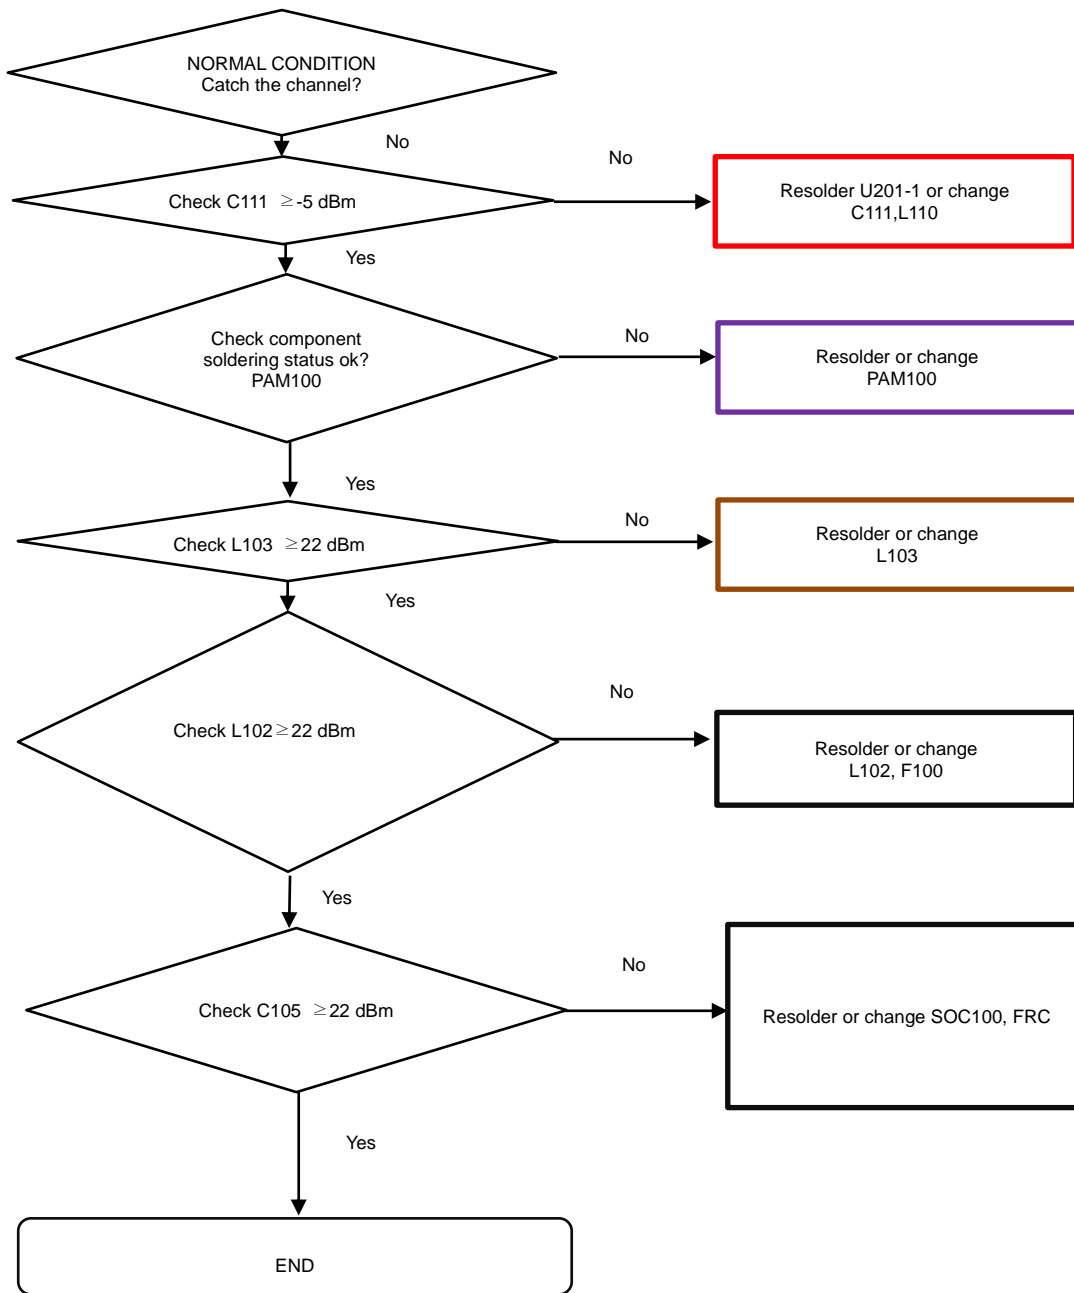

8. Level 3 Repair

8-4-34. GSM 850/900 TX

8. Level 3 Repair

8-4-35. GSM 1800/1900 TX

8. Level 3 Repair

8-4-36. WCDMA B5/8, LTE B5/8/12/13/17/18/19/20/26/28 TX

8. Level 3 Repair

8-4-37. WCDMA B1/2/4, TDSCDMA B34/39, LTE B1/2/3/4/25/66 TX

8. Level 3 Repair

8-4-38. LTE B7/38/40/41 TX

8. Level 3 Repair

8-4-39. N78 TX

8. Level 3 Repair

8-4-40. N78 RX