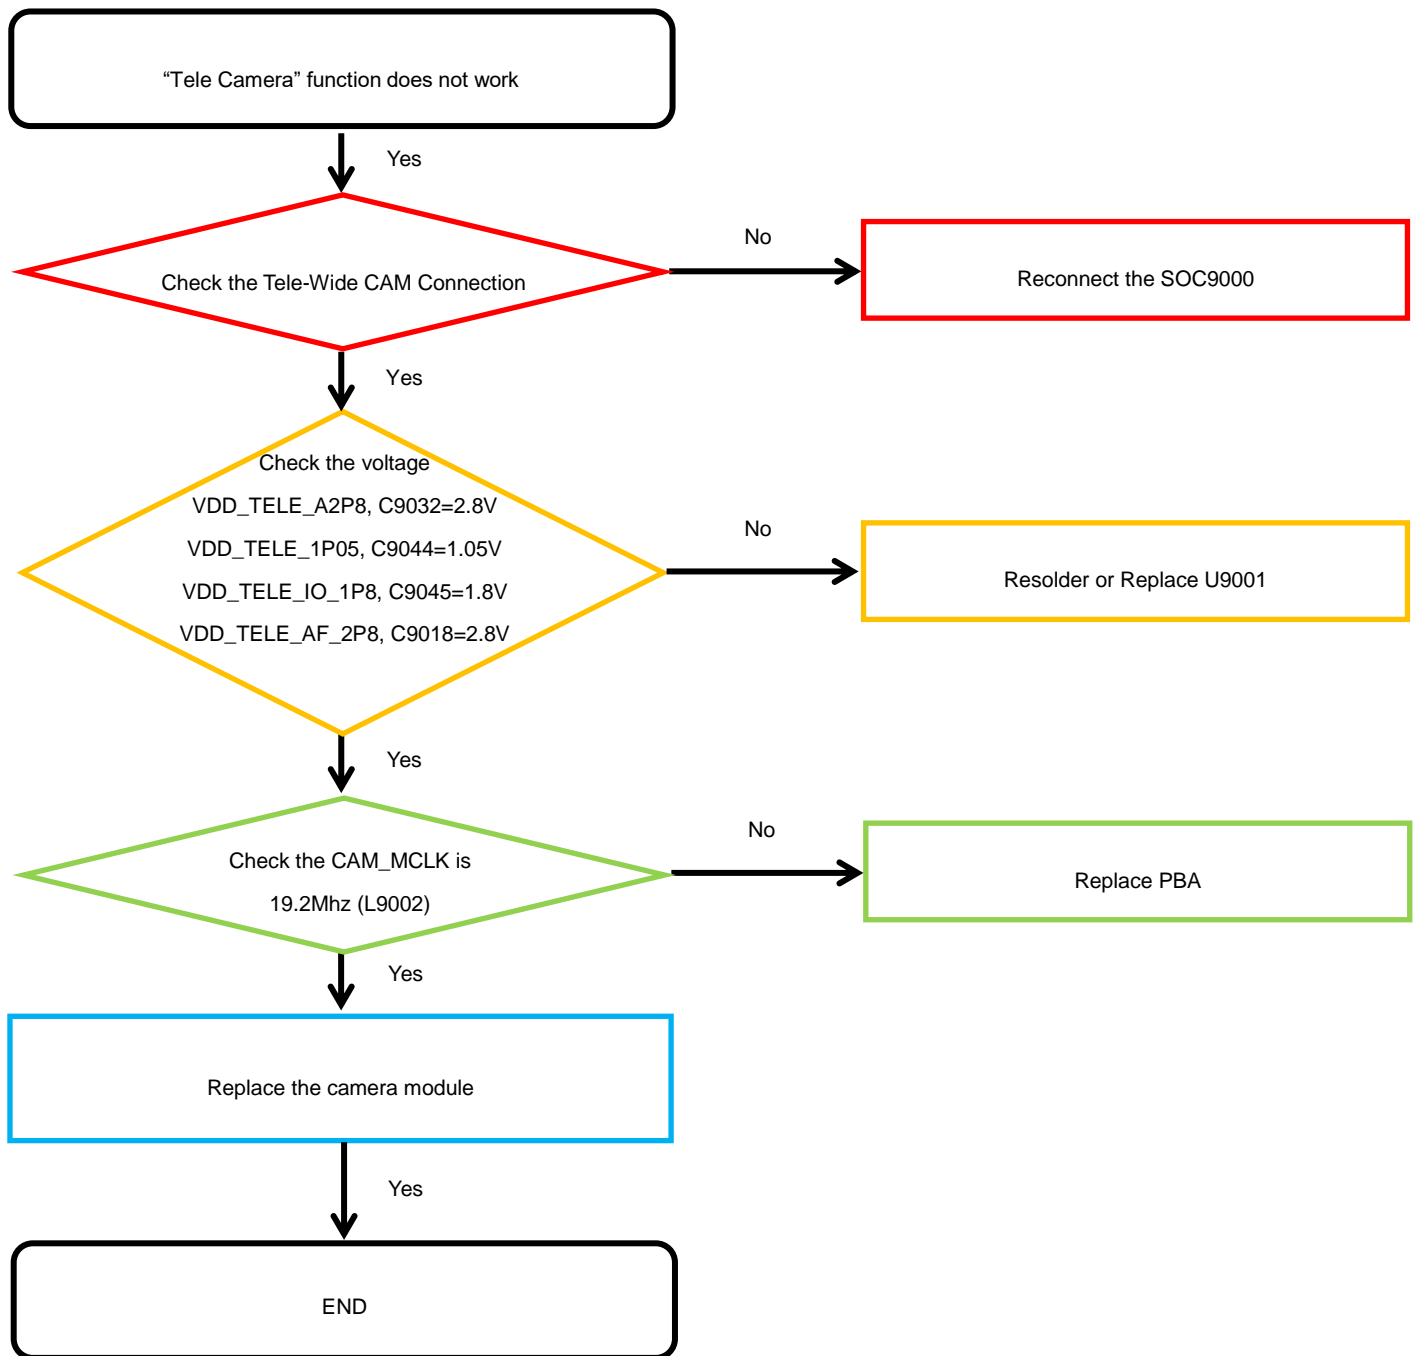

8. Level 3 Repair

8-4-17-1. WIDE CAMERA

8. Level 3 Repair

8-4-17-2. 16M ULTRA WIDE CAMERA

8. Level 3 Repair

8-4-17-3. 13M TELE CAMERA

8. Level 3 Repair

8-4-17-4. VGA TOF CAMERA

8. Level 3 Repair

8-4-18. Finger Print

8. Level 3 Repair

8-4-19-1. Main MIC

8. Level 3 Repair

8-4-19-2. Sub(2nd) MIC

8-4-19-3. Sub(3rd) MIC

8. Level 3 Repair