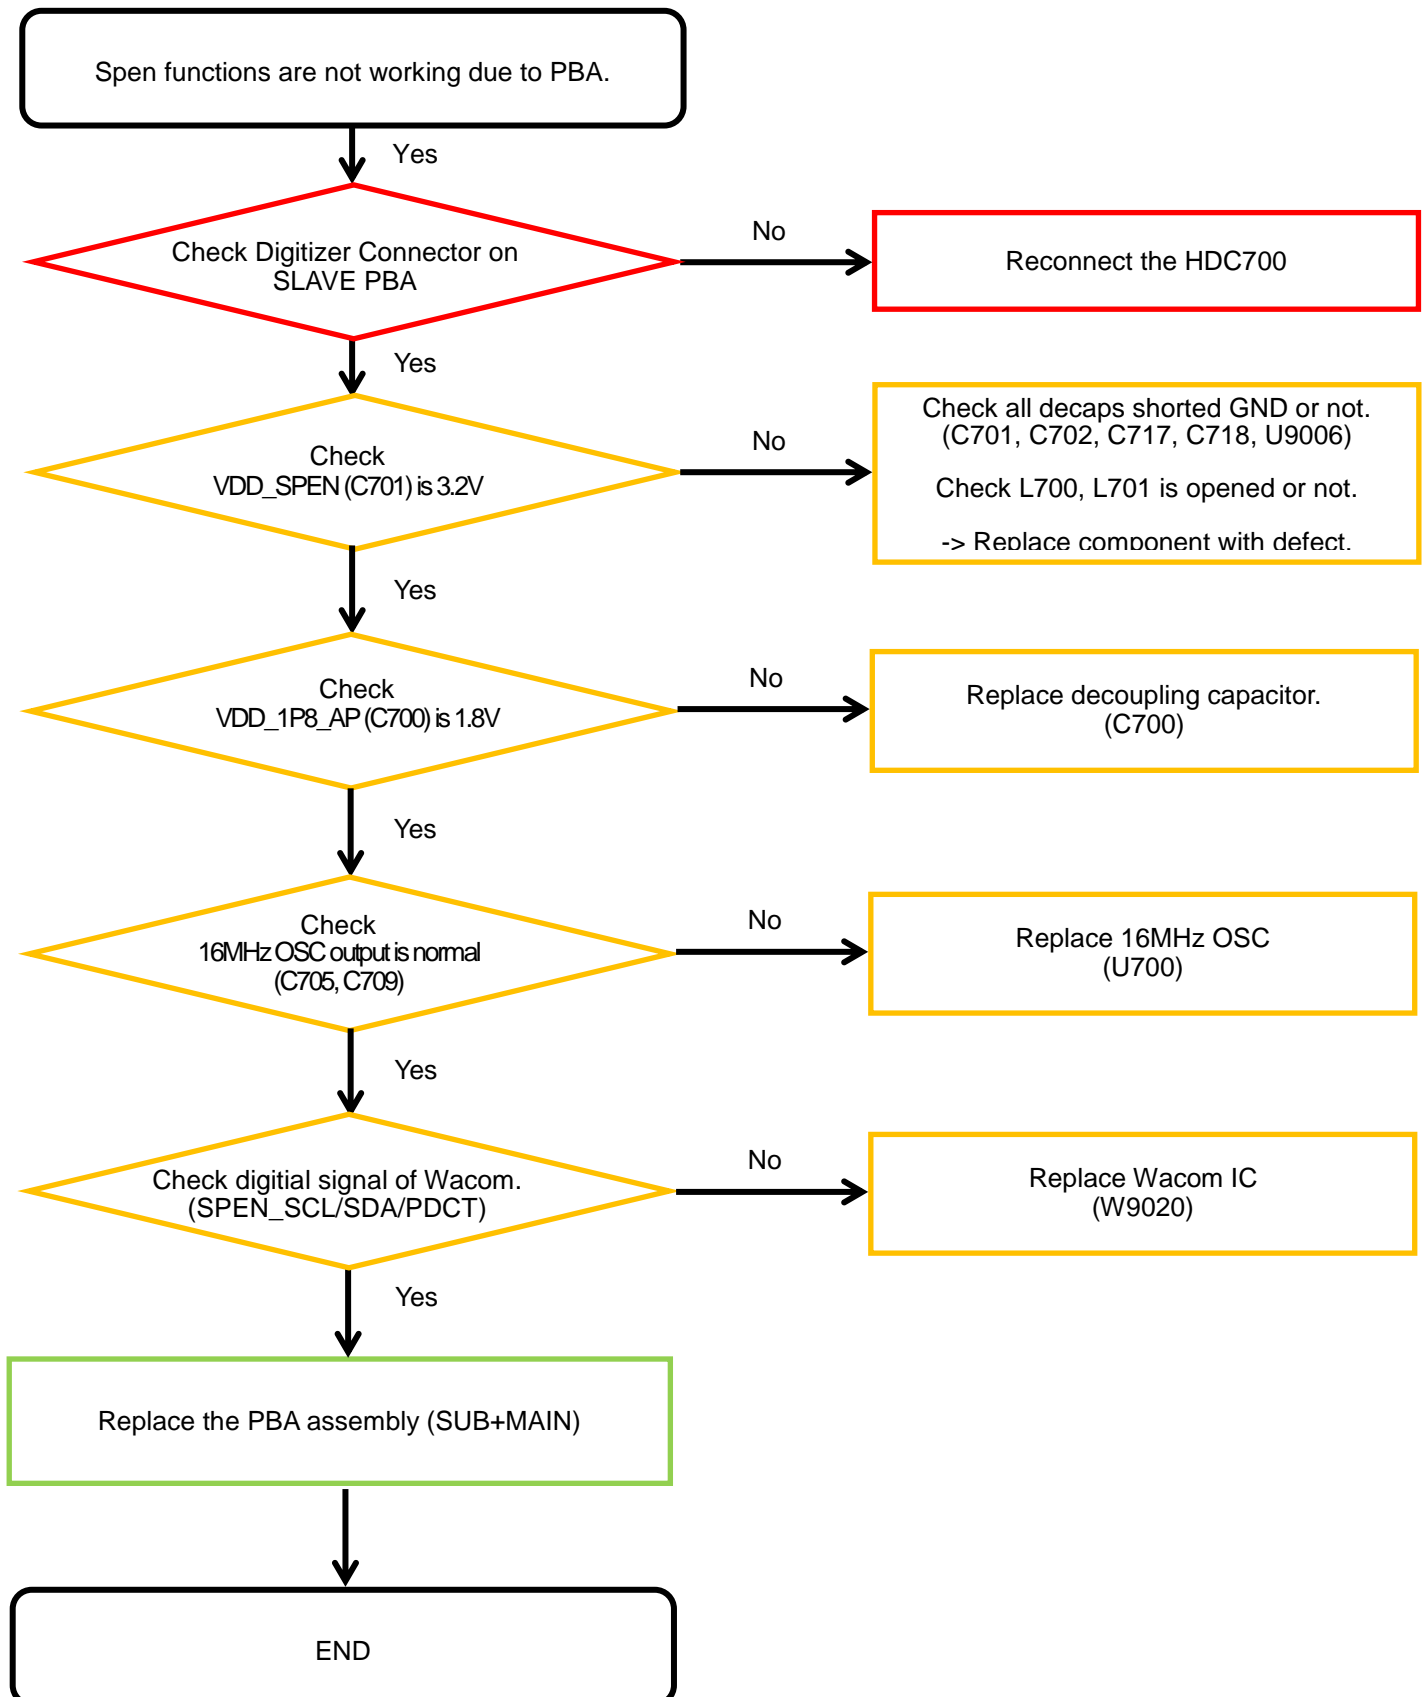

8. Level 3 Repair

8-4-5. SIM/SD PART

8. Level 3 Repair

8-4-6. OTG

8. Level 3 Repair

8-4-7. Hall IC

8. Level 3 Repair

8-4-8. 6Axis sensor

8. Level 3 Repair

8-4-9. Magnetic sensor

8. Level 3 Repair

8-4-10. Barometer sensor

8. Level 3 Repair

8-4-11. Proximity Sensor

8. Level 3 Repair

8-4-12. Display

8. Level 3 Repair

8-4-13. TSP

8. Level 3 Repair

8-4-14. DIGITIZER

8. Level 3 Repair

8-4-15. SPEN DETECTION

8. Level 3 Repair

8-4-16. VT CAMERA