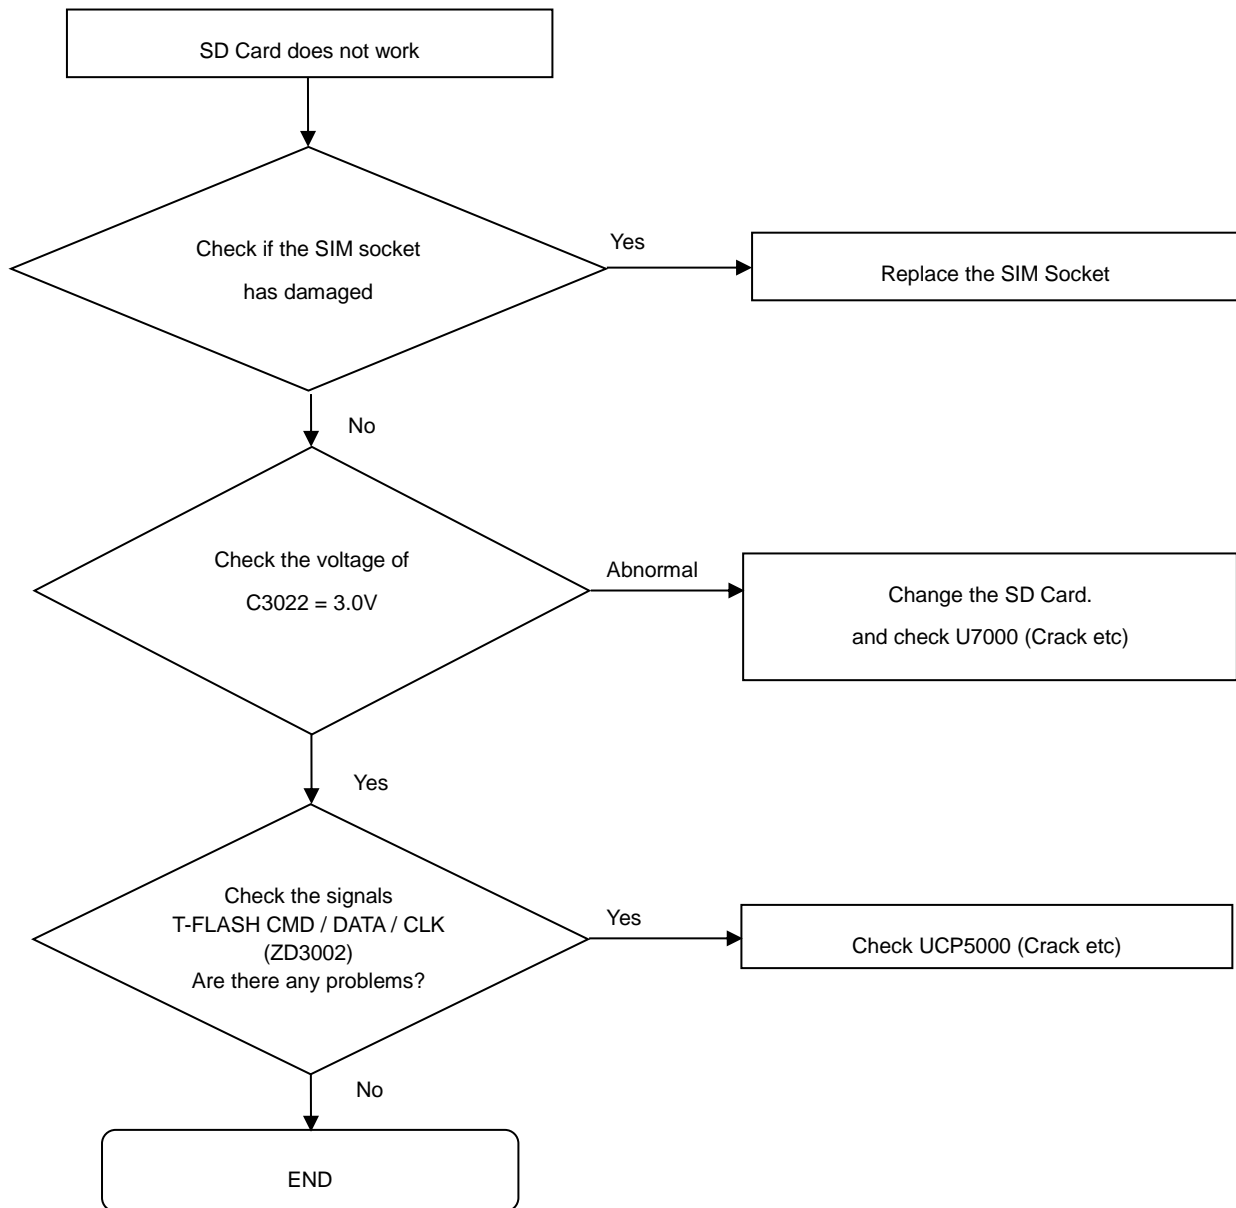

8. Level 3 Repair

8-4-5. SIM/SD PART