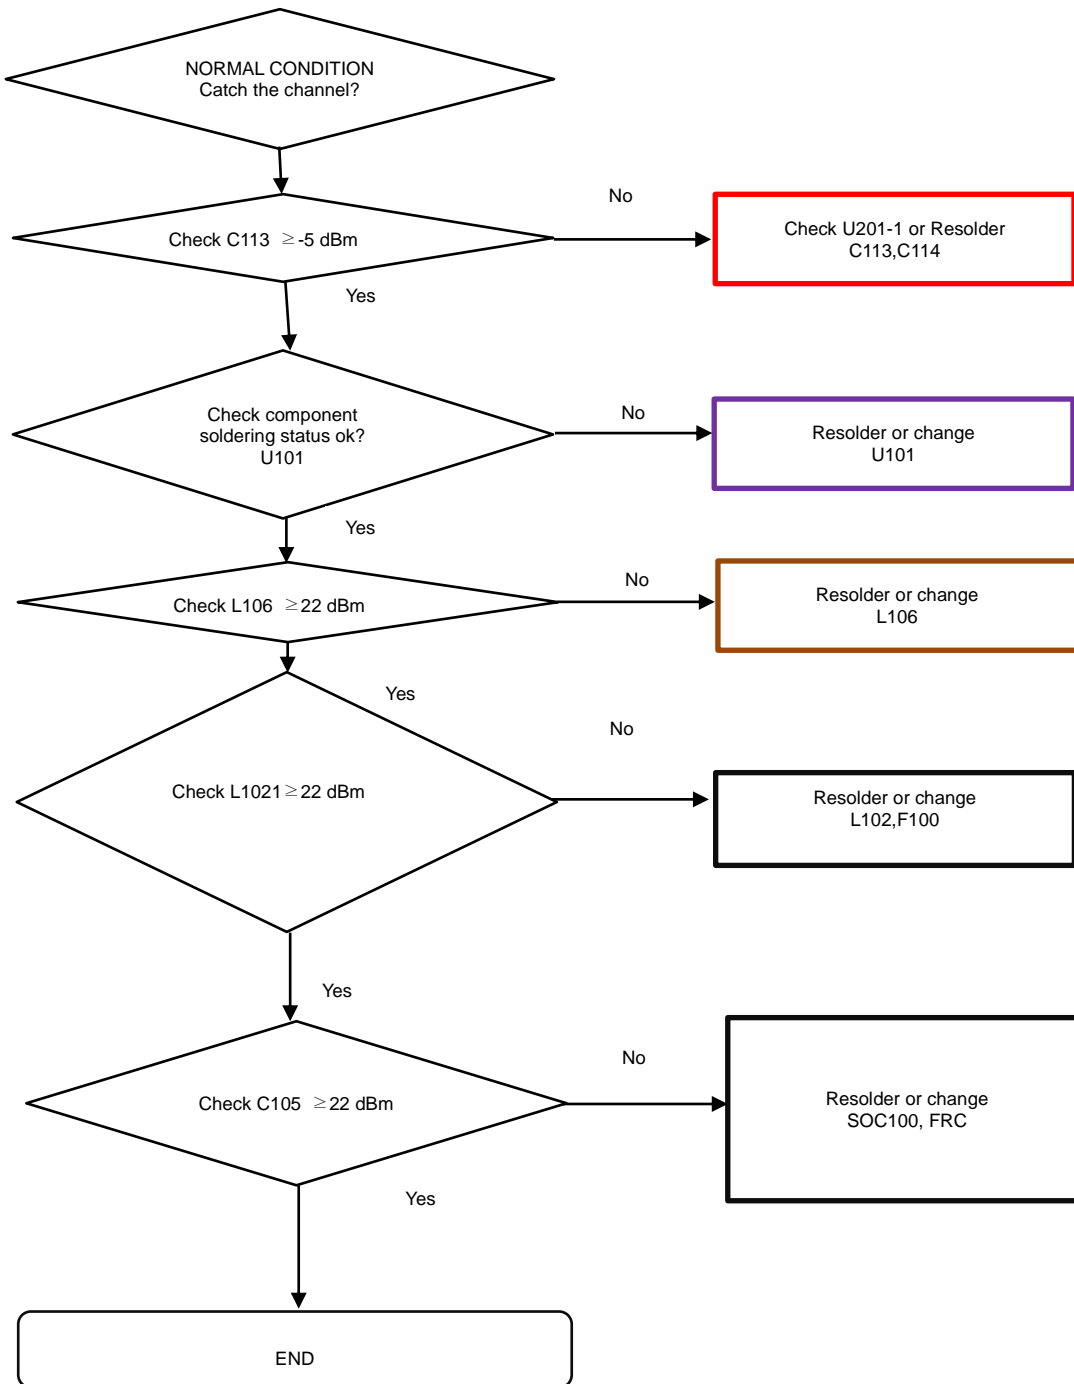

8. Level 3 Repair

8-4-38. LTE B7/38/40/41 TX

8. Level 3 Repair

8-4-39. N78 TX

8. Level 3 Repair

8-4-40. N78 RX