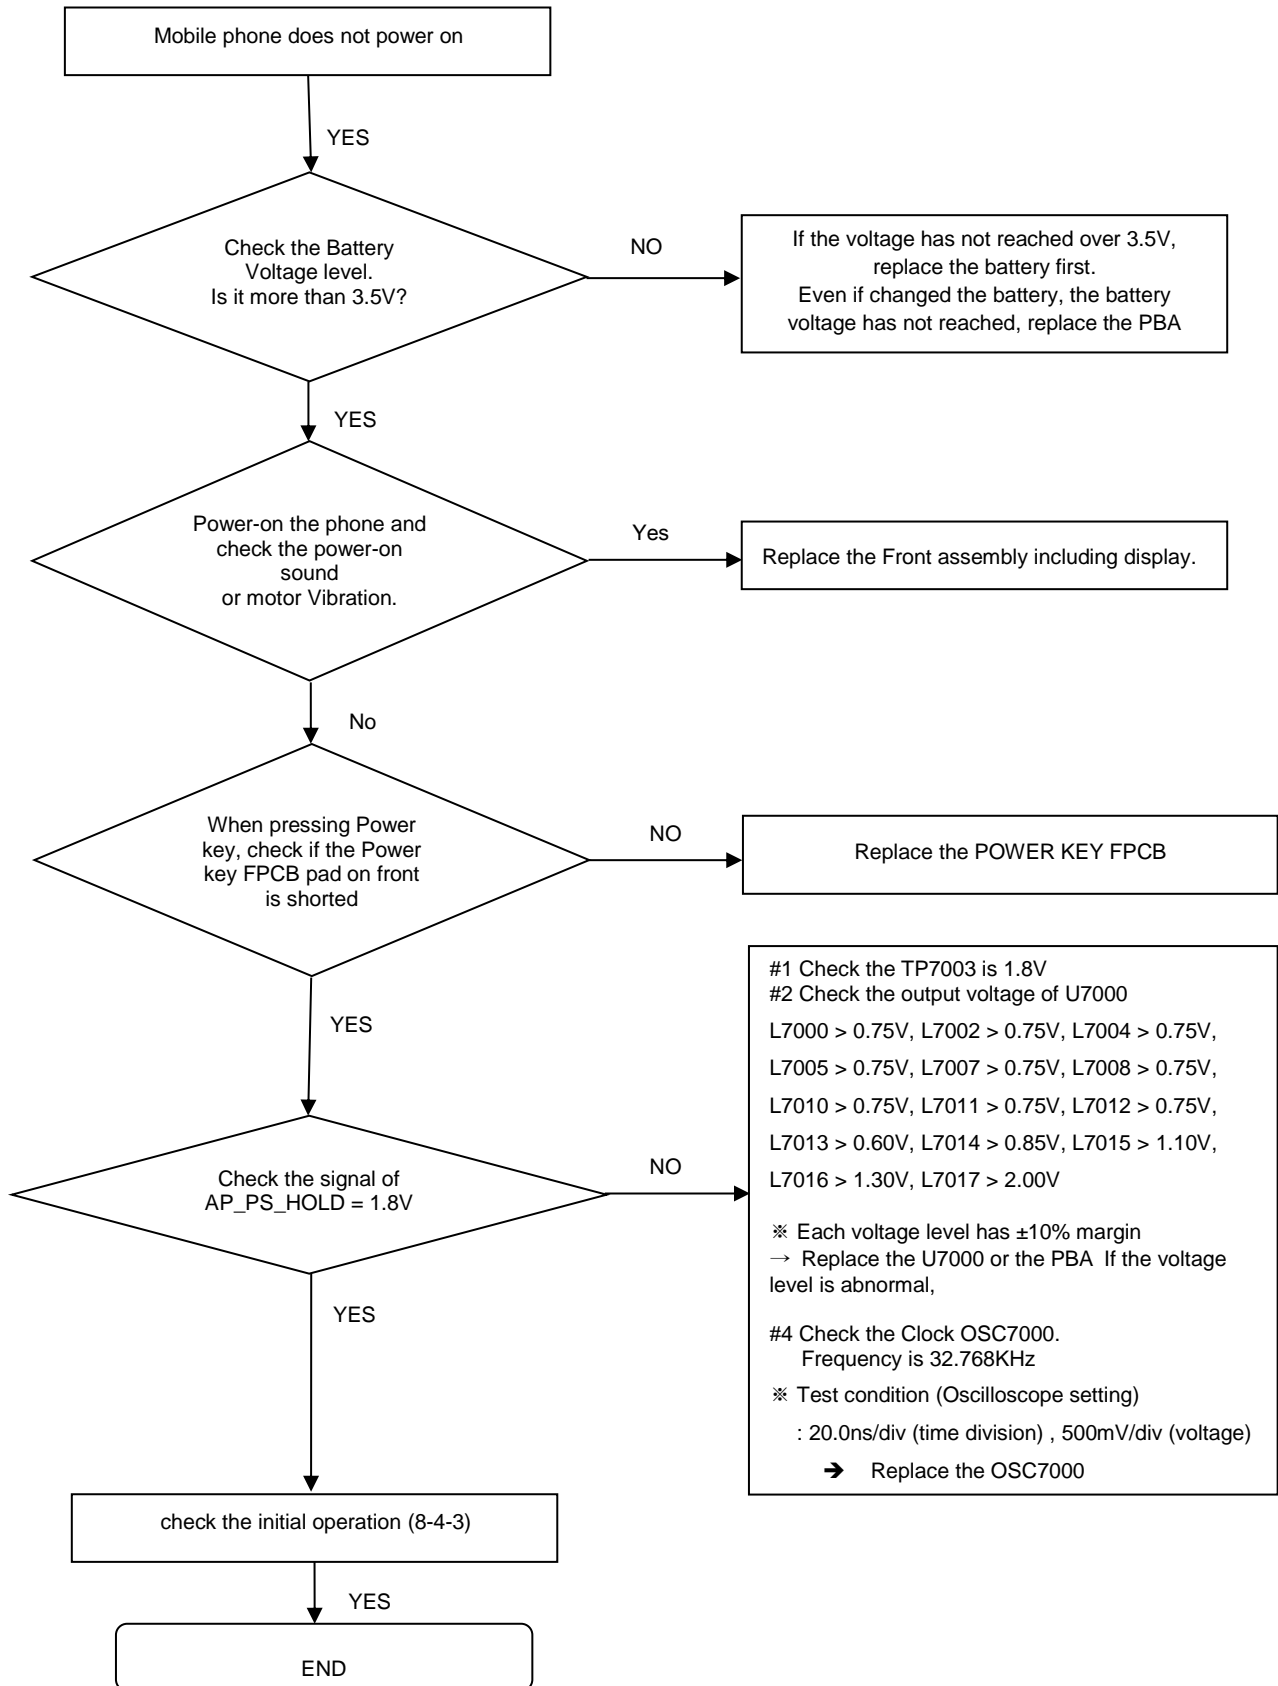

8. Level 3 Repair

8-4-1. Power on

8. Level 3 Repair

8-4-2. Mot

8. Level 3 Repair

8-4-3. initial

8. Level 3 Repair

8-4-4. SIM PART