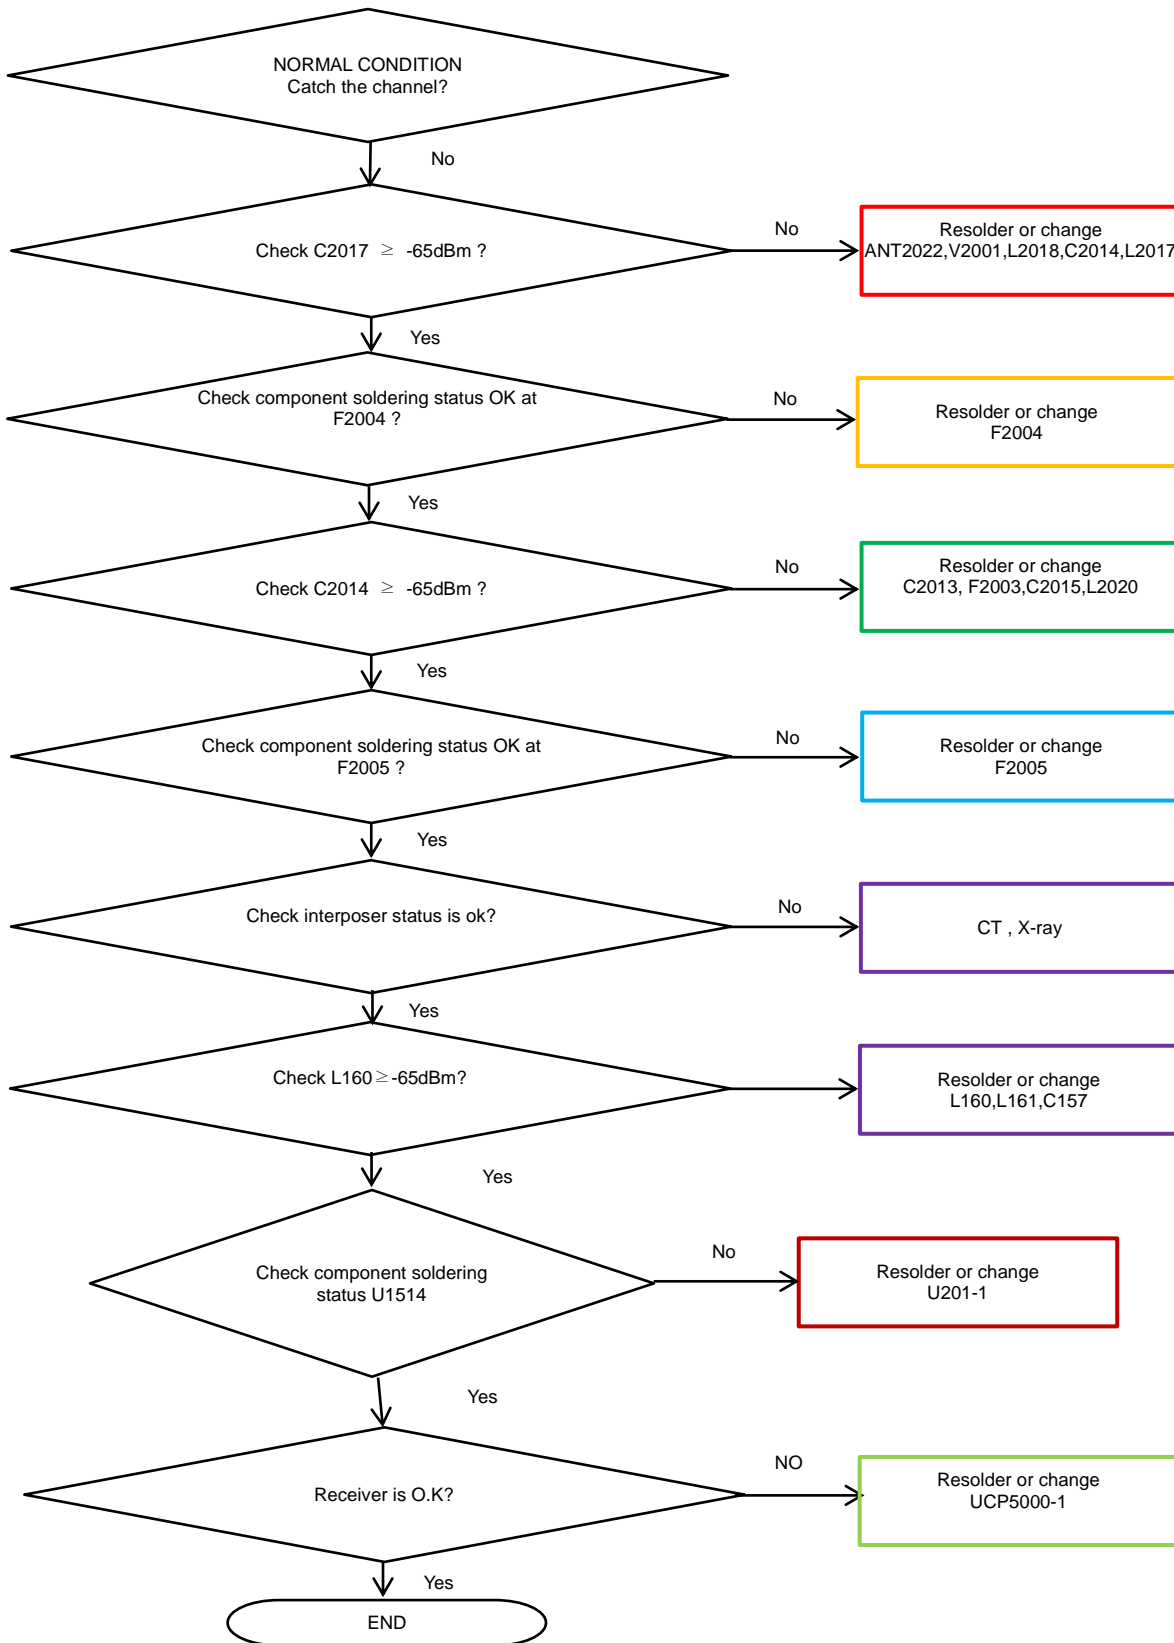

8-4-28. GSM 850/900, WCDMA B5/8, LTE B5/8/12/13/14/17/18/19/20/26/28 RX

8. Level 3 Repair

8-4-29.GSM 1800/1900, WCDMA B1/2/4, TDSCDMA B34/39, LTE B1/2/3/4/25/39/66 RX

8. Level 3 Repair

8-4-30. LTE B7/38/40/41 RX