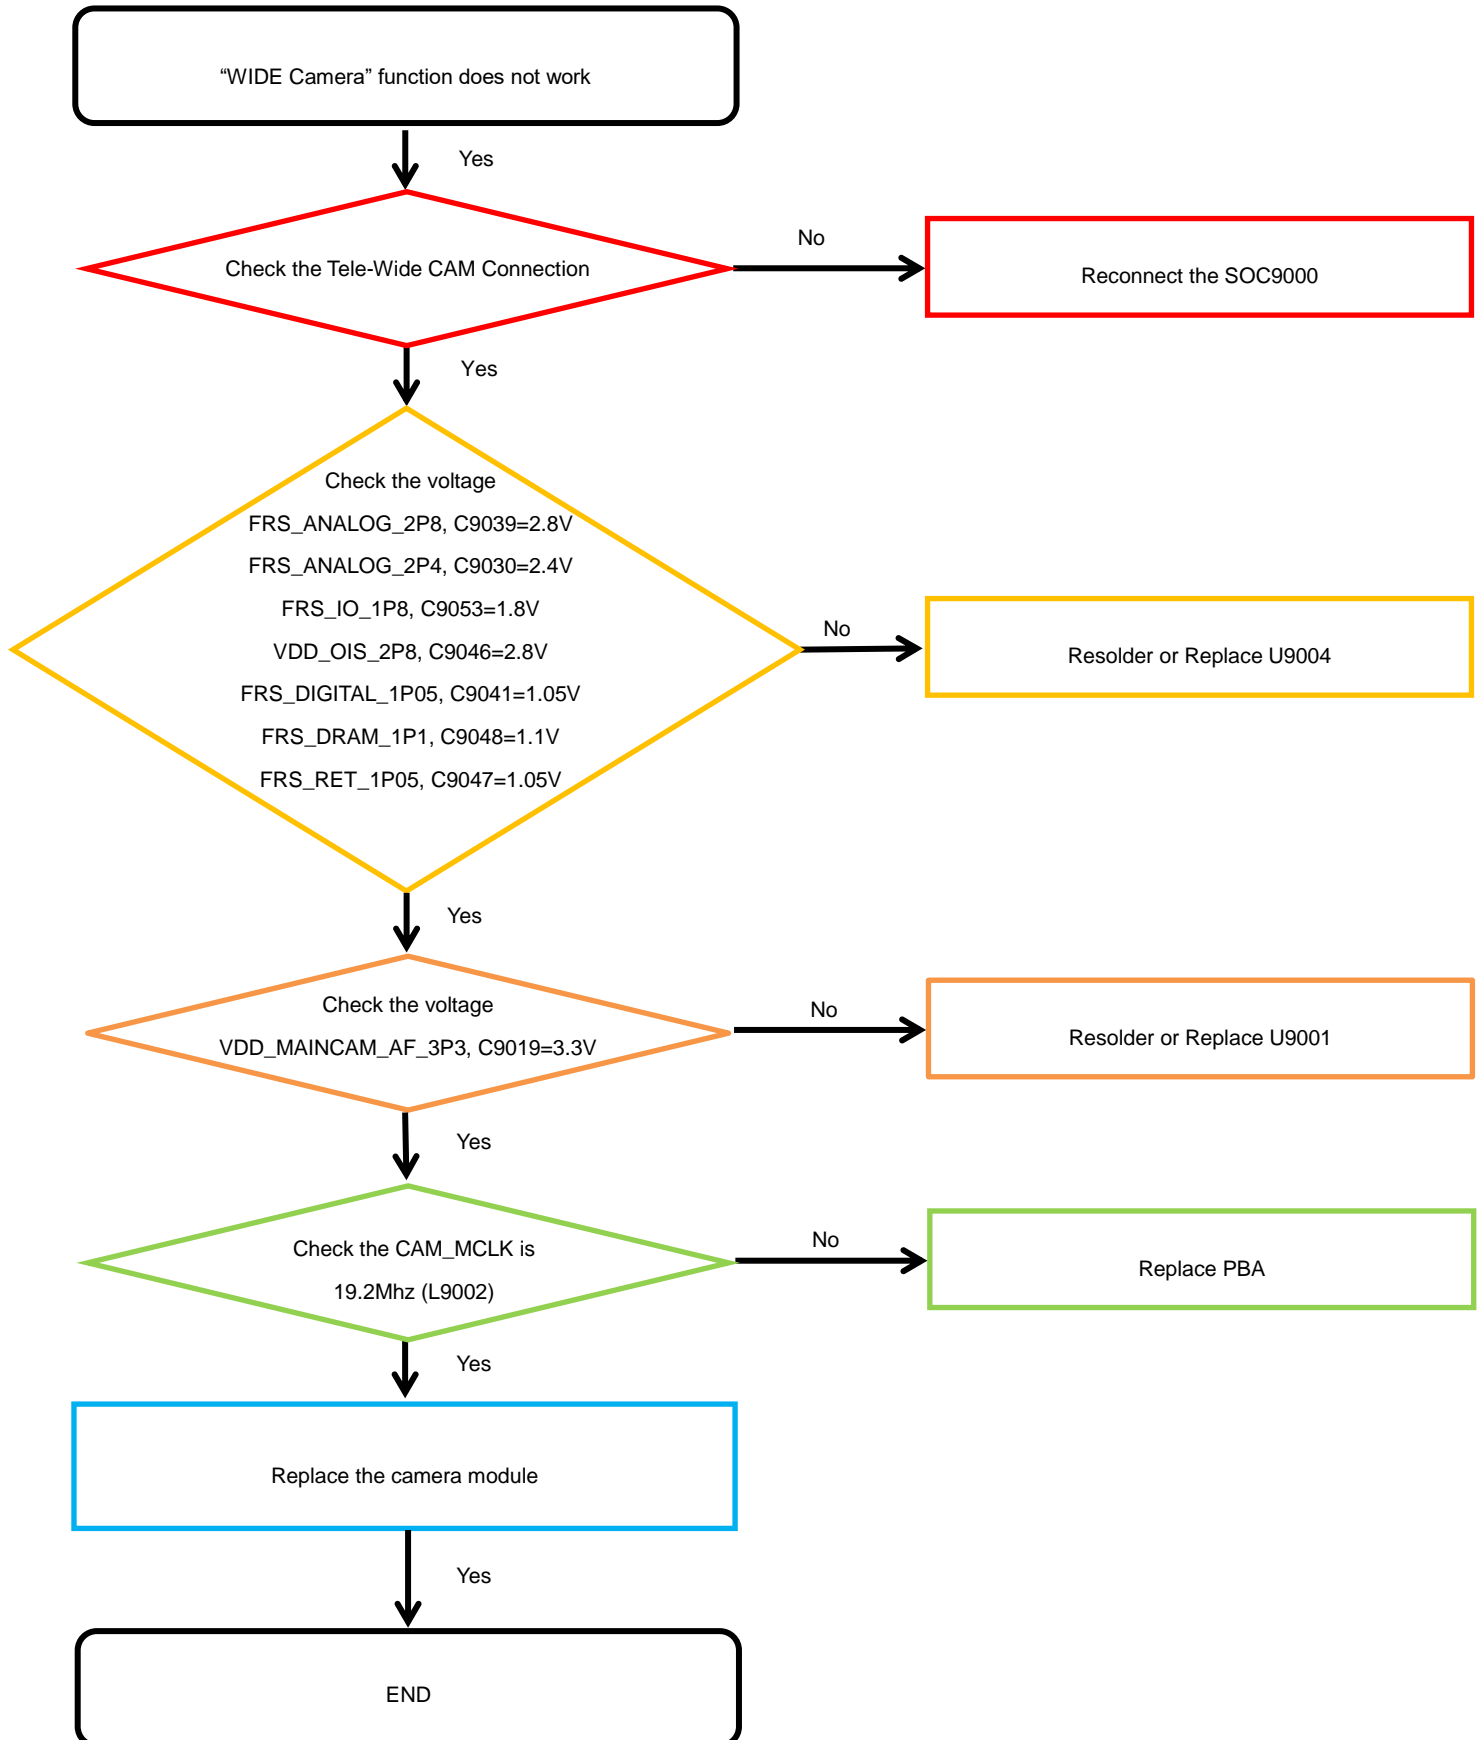

8. Level 3 Repair

8-4-9. Magnetic sensor

8. Level 3 Repair

8-4-10. Barometer sensor

8. Level 3 Repair

8-4-11. Proximity Sensor

8. Level 3 Repair

8-4-12. Display

8. Level 3 Repair

8-4-13. TSP

8. Level 3 Repair

8-4-14. DIGITIZER

8. Level 3 Repair

8-4-15. SPEN DETECTION

8. Level 3 Repair

8-4-16. VT CAMERA

8. Level 3 Repair

8-4-17-1. WIDE CAMERA

8. Level 3 Repair

8-4-17-2. 16M ULTRA WIDE CAMERA

8. Level 3 Repair

8-4-17-3. 13M TELE CAMERA

8. Level 3 Repair

8-4-17-4. VGA TOF CAMERA