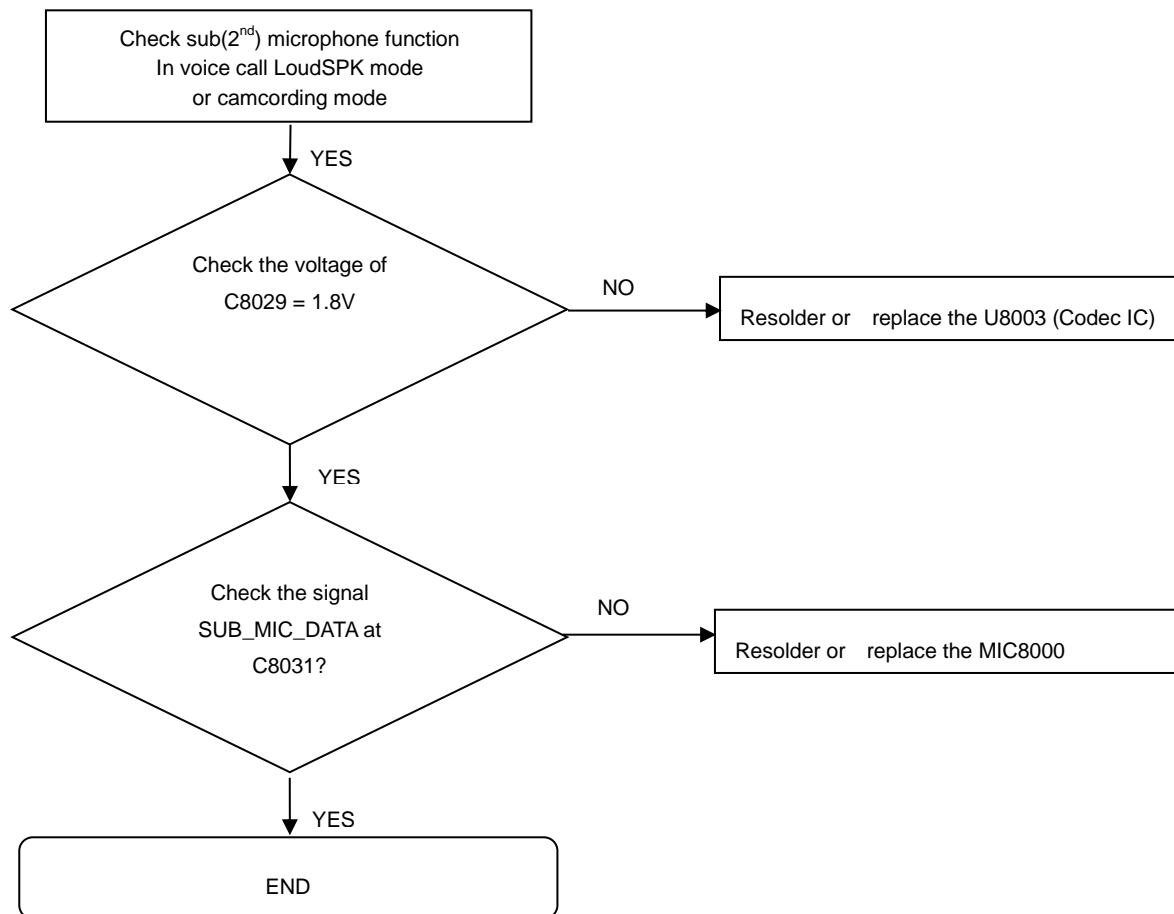

8. Level 3 Repair

8-4-17-1. WIDE CAMERA

8. Level 3 Repair

8-4-17-2. 16M ULTRA WIDE CAMERA

8. Level 3 Repair

8-4-17-3. 13M TELE CAMERA

8. Level 3 Repair

8-4-17-4. VGA TOF CAMERA

8. Level 3 Repair

8-4-18. Finger Print

8. Level 3 Repair

8-4-19-1. Main MIC

8. Level 3 Repair

8-4-19-2. Sub(2nd) MIC

8-4-19-3. Sub(3rd) MIC

8. Level 3 Repair

8-4-20. Speaker part

8. Level 3 Repair

8-4-21. Receiver part

8. Level 3 Repair

8-4-22. BT/WIFI

8. Level 3 Repair

8-4-23. GPS

8. Level 3 Repair