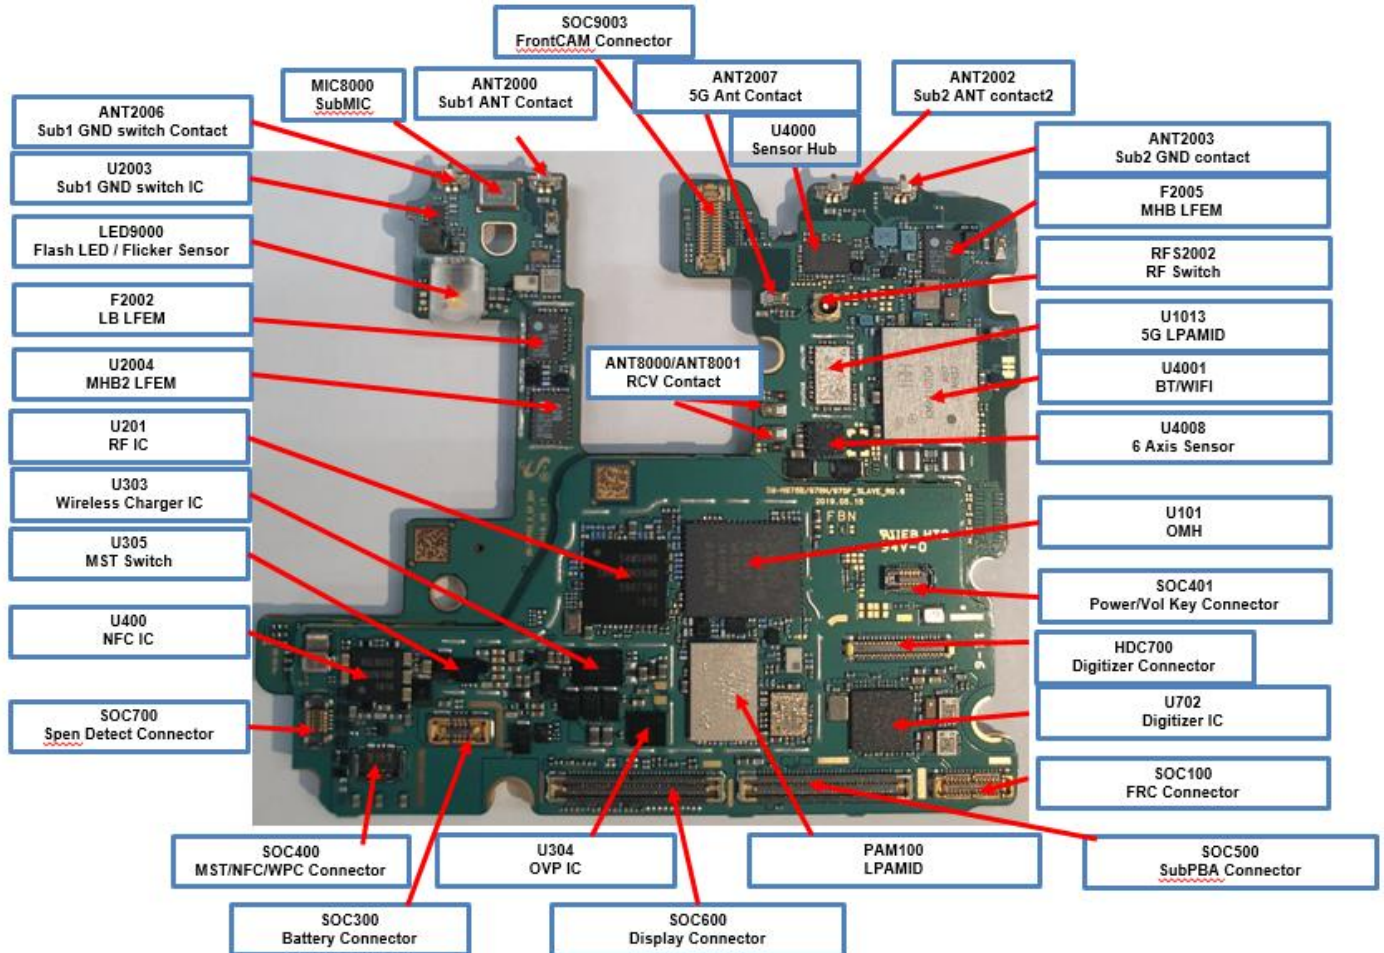

8. Level 3 Repair

8-1. Components Layout

8. Level 3 Repair

8. Level 3 Repair

SM-N976B

SM-N976B

-PP801

CON500

SM-N976B

M-N975F

BOTHHOLE500

BOTHHOLE501

BOTHHOLE501

-ΠΡ801

CON500

M-N975F

8. Level 3 Repair

8-4-1. Power on

8. Level 3 Repair

8-4-2. Mot

8. Level 3 Repair

8-4-3. initial

8. Level 3 Repair

8-4-4. SIM PART

8. Level 3 Repair

8-4-5. SIM/SD PART

8. Level 3 Repair

8-4-6. OTG

8. Level 3 Repair

8-4-7. Hall IC

8. Level 3 Repair

8-4-8. 6Axis sensor