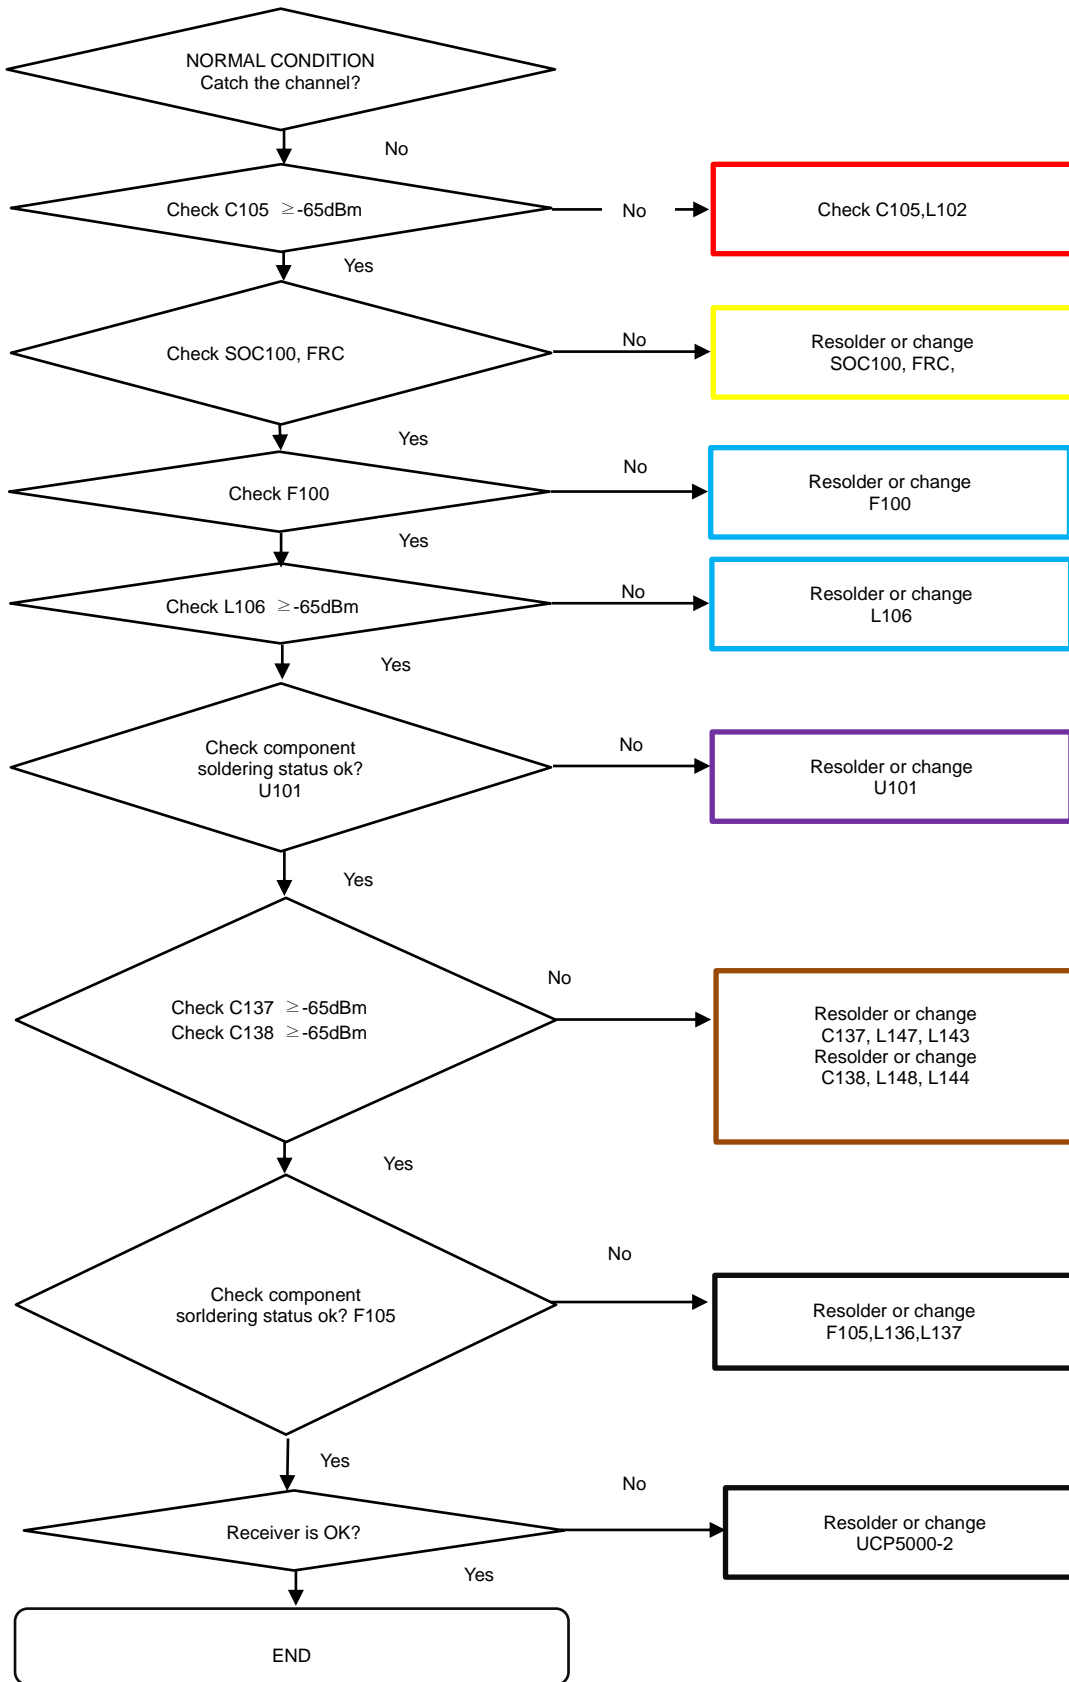

8. Level 3 Repair

8-4-29.GSM 1800/1900, WCDMA B1/2/4, TDSCDMA B34/39, LTE B1/2/3/4/25/39/66 RX