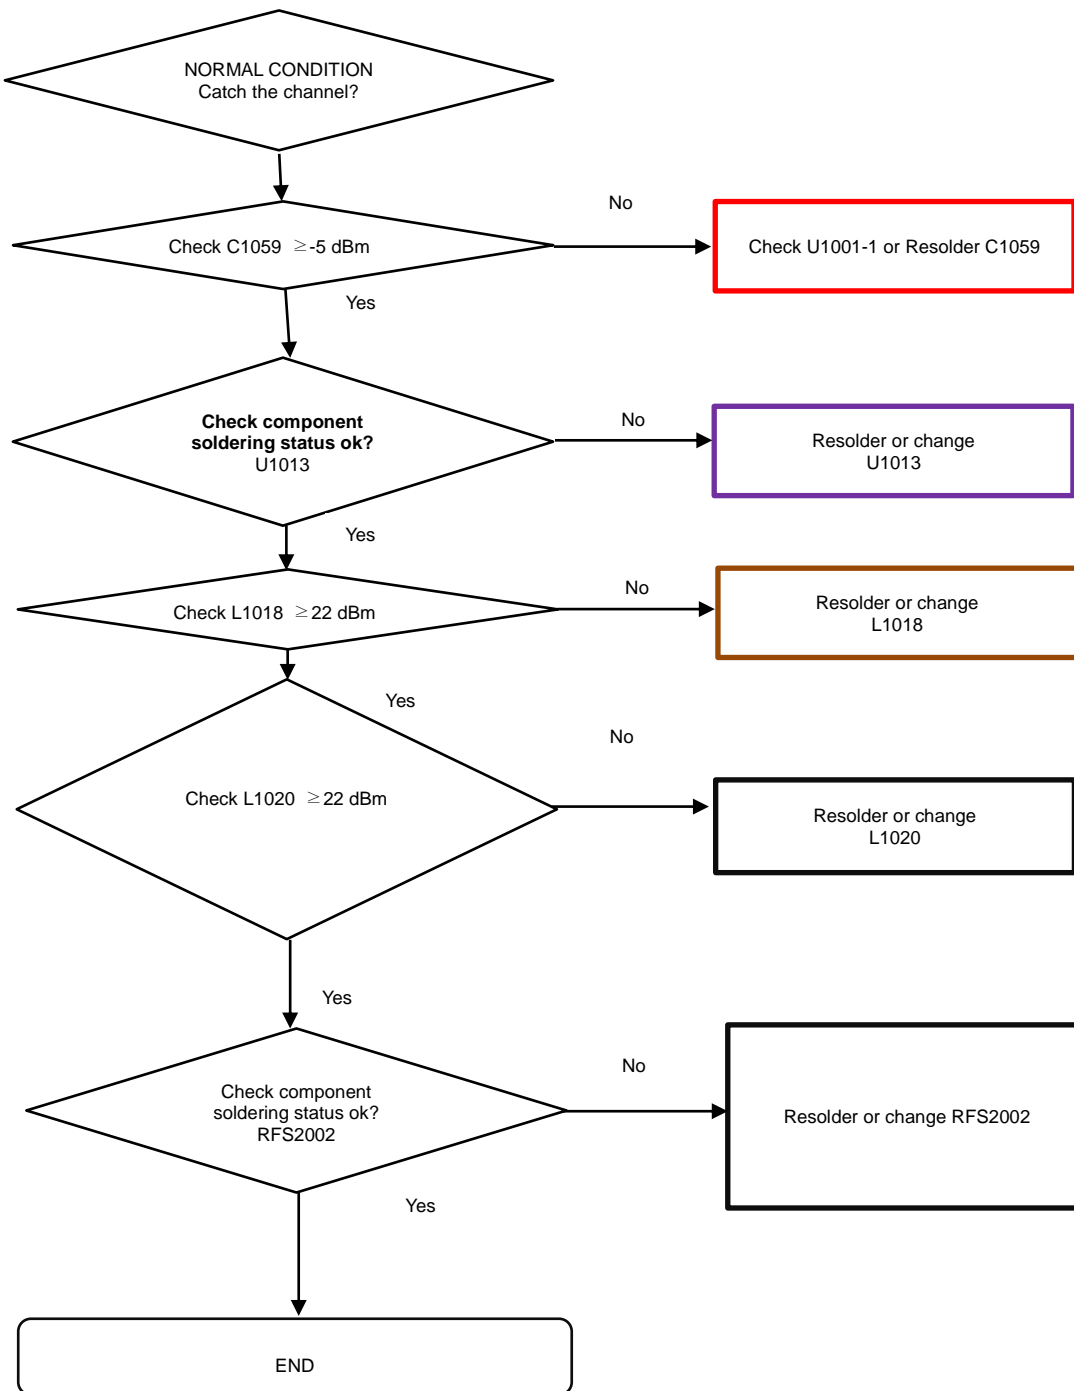

8. Level 3 Repair

8-4-38. LTE B7/38/40/41 TX

8. Level 3 Repair

8-4-39. N78 TX

8. Level 3 Repair

8-4-40. N78 RX