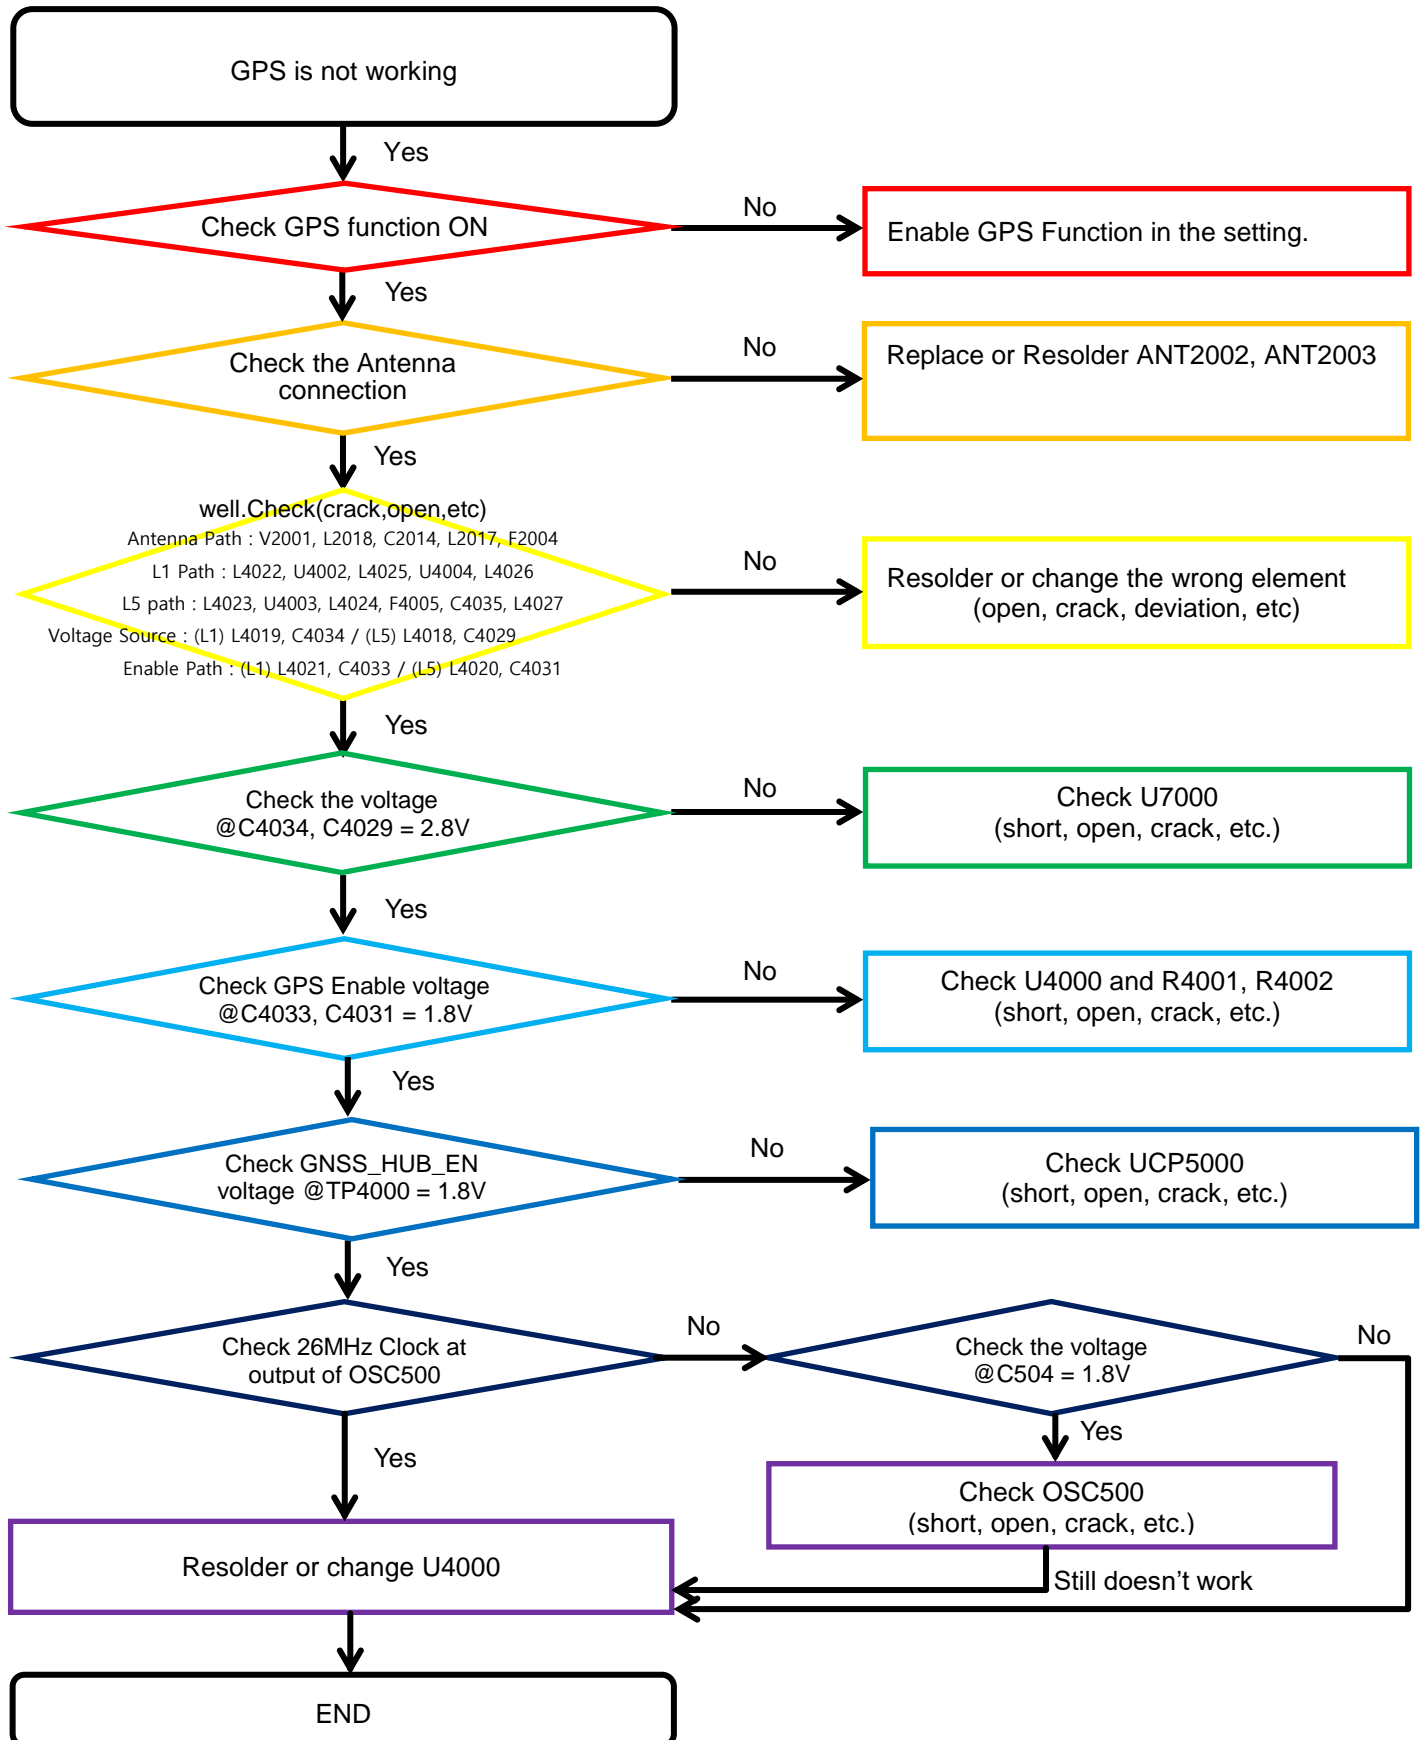

8. Level 3 Repair

8-4-18. Finger Print

8. Level 3 Repair

8-4-19-1. Main MIC

8. Level 3 Repair

8-4-19-2. Sub(2nd) MIC

8-4-19-3. Sub(3rd) MIC

8. Level 3 Repair

8-4-20. Speaker part

8. Level 3 Repair

8-4-21. Receiver part

8. Level 3 Repair

8-4-22. BT/WIFI

8. Level 3 Repair

8-4-23. GPS

8. Level 3 Repair