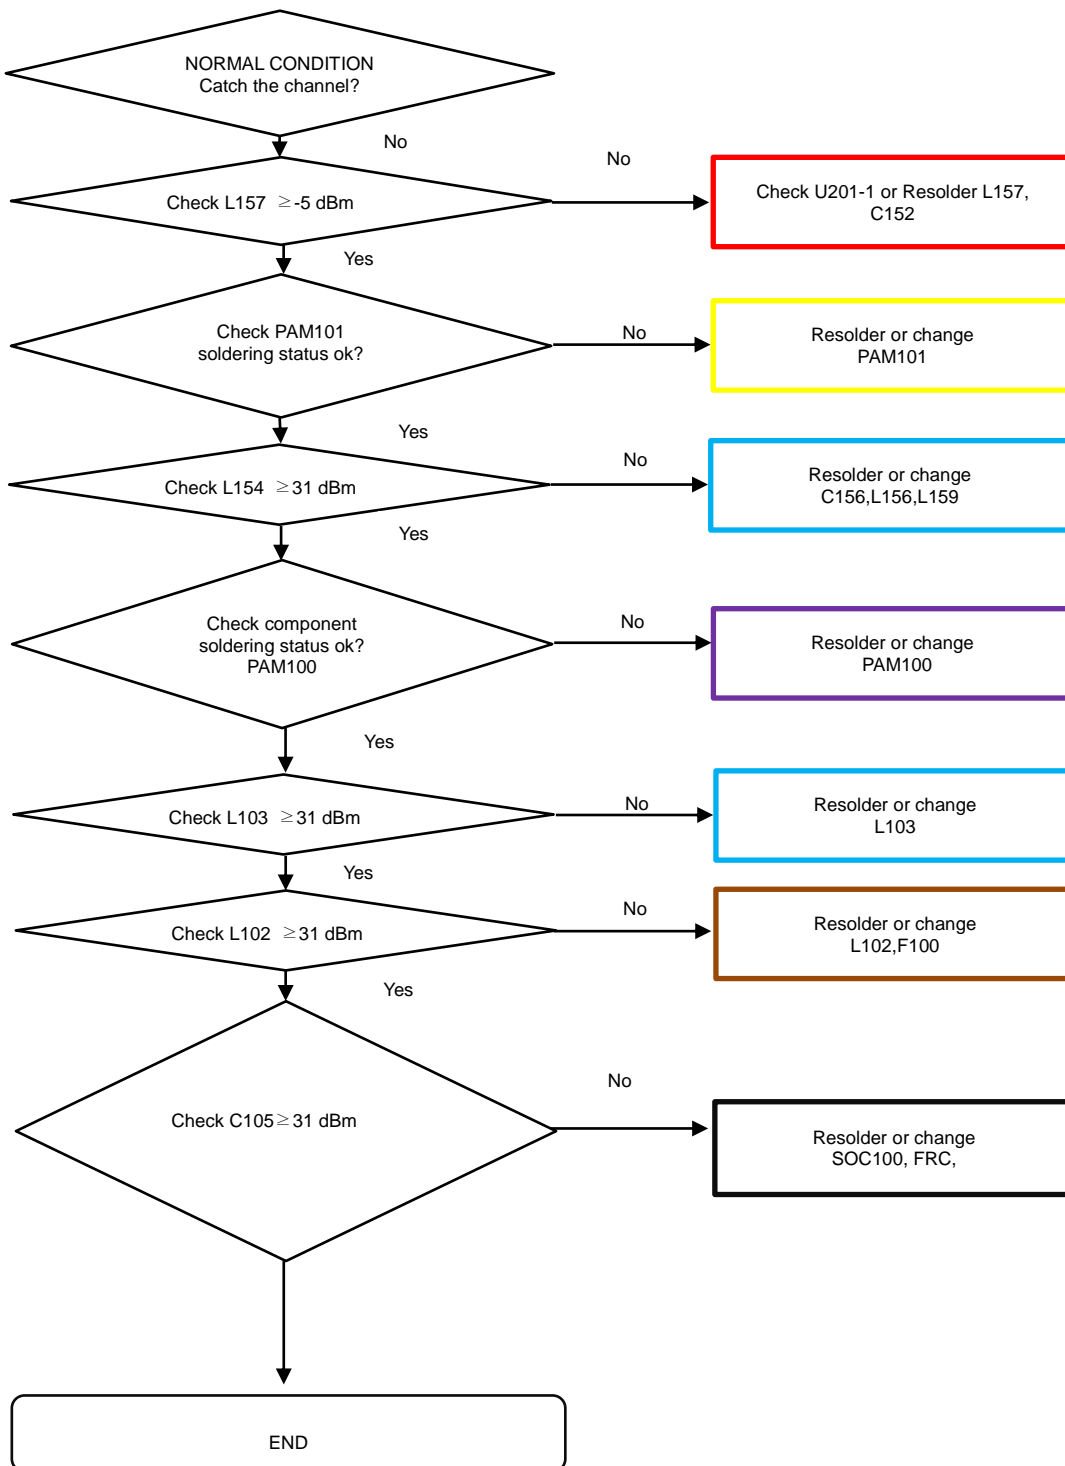

8. Level 3 Repair

8-4-34. GSM 850/900 TX