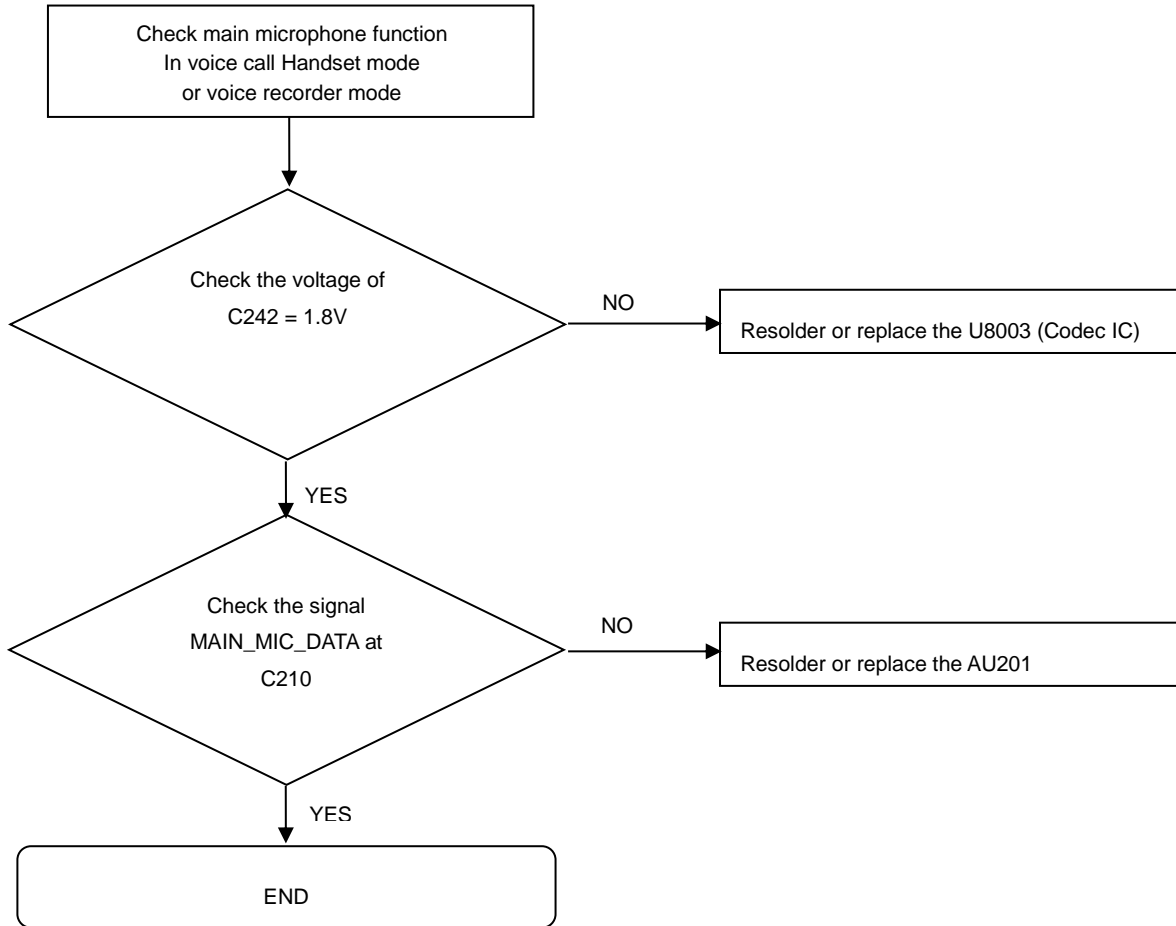

8. Level 3 Repair

8-4-17-1. WIDE CAMERA

8. Level 3 Repair

8-4-17-2. 16M ULTRA WIDE CAMERA

8. Level 3 Repair

8-4-17-3. 13M TELE CAMERA

8. Level 3 Repair

8-4-17-4. VGA TOF CAMERA

8. Level 3 Repair

8-4-18. Finger Print

8. Level 3 Repair

8-4-19-1. Main MIC

8. Level 3 Repair

8-4-19-2. Sub(2nd) MIC

8-4-19-3. Sub(3rd) MIC

8. Level 3 Repair