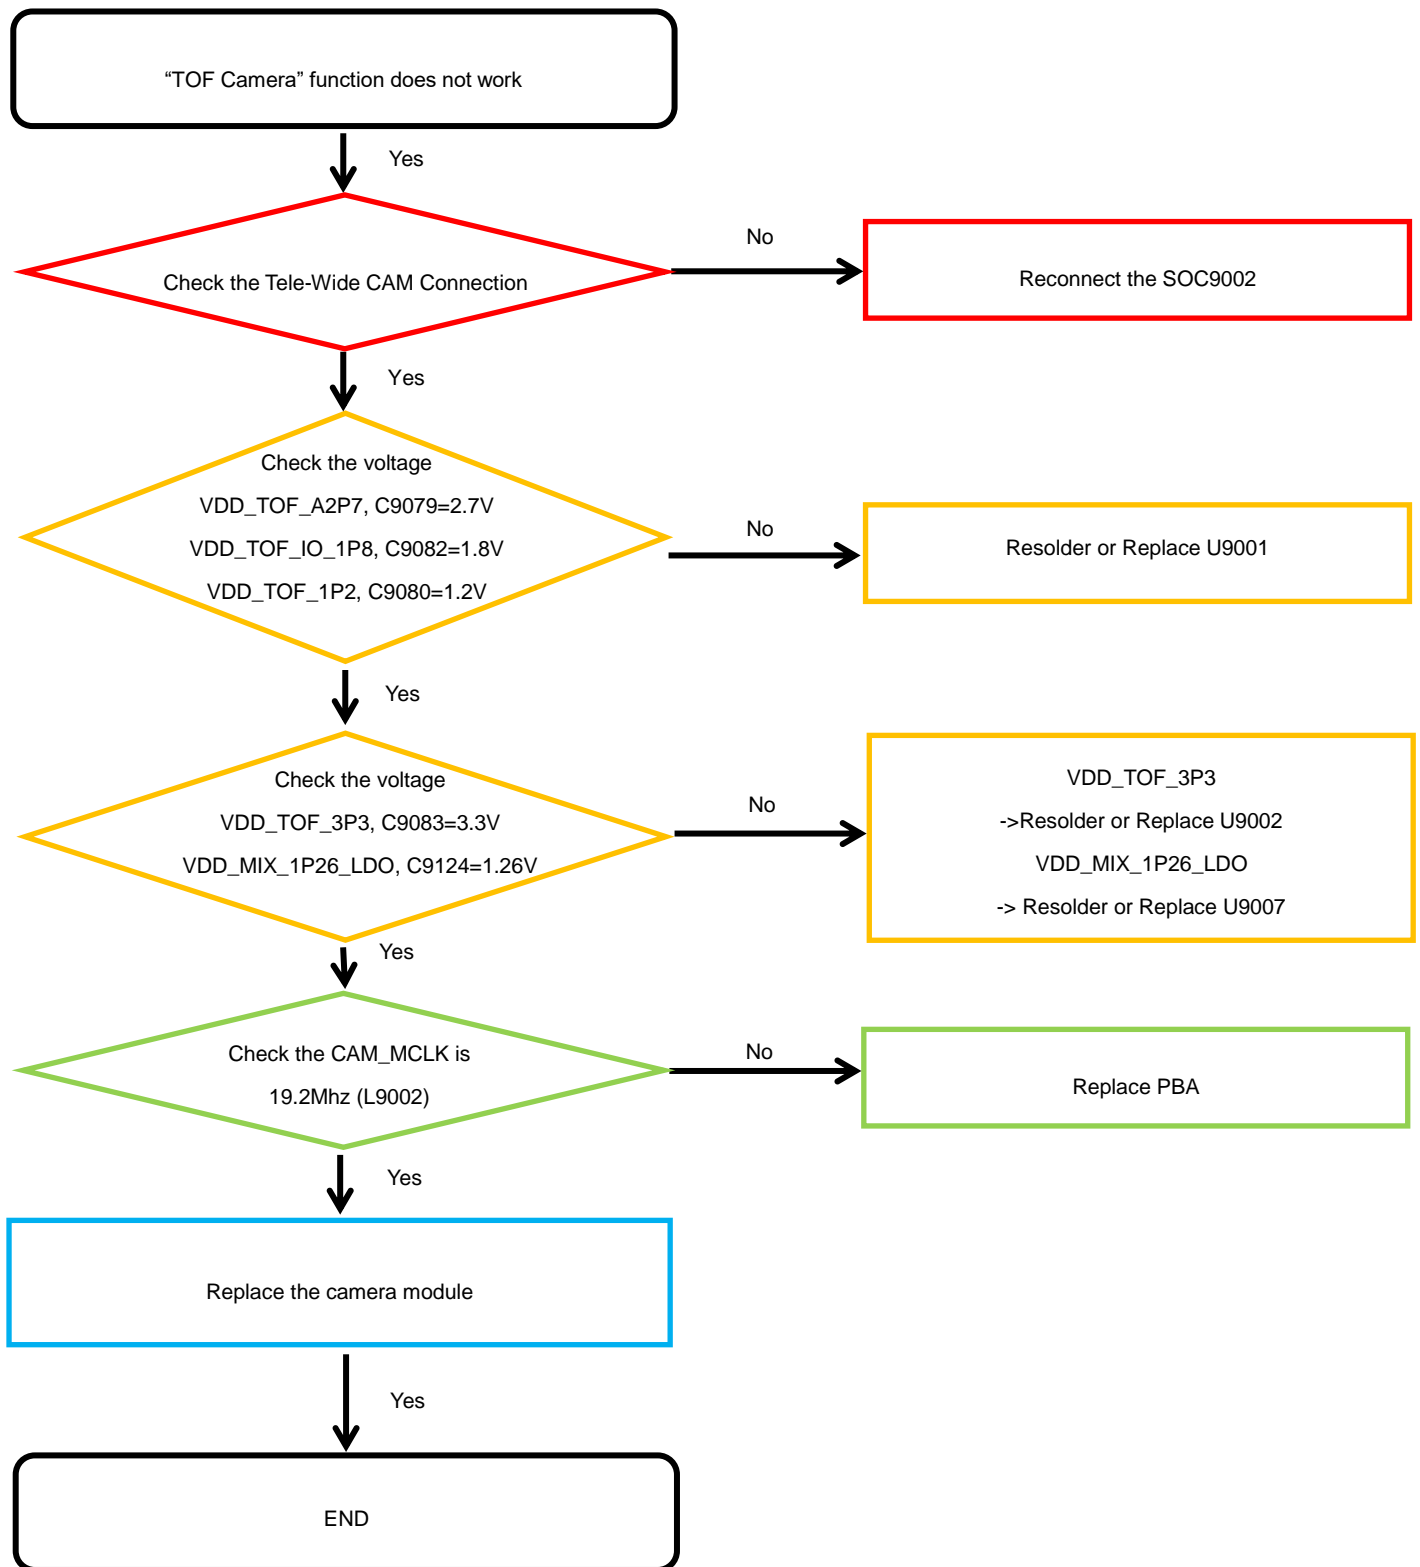

8. Level 3 Repair

8-4-17-1. WIDE CAMERA

8. Level 3 Repair

8-4-17-2. 16M ULTRA WIDE CAMERA

8. Level 3 Repair

8-4-17-3. 13M TELE CAMERA

8. Level 3 Repair

8-4-17-4. VGA TOF CAMERA

8. Level 3 Repair

8-4-18. Finger Print

8. Level 3 Repair

8-4-19-1. Main MIC

8. Level 3 Repair

8-4-19-2. Sub(2nd) MIC

8-4-19-3. Sub(3rd) MIC

8. Level 3 Repair