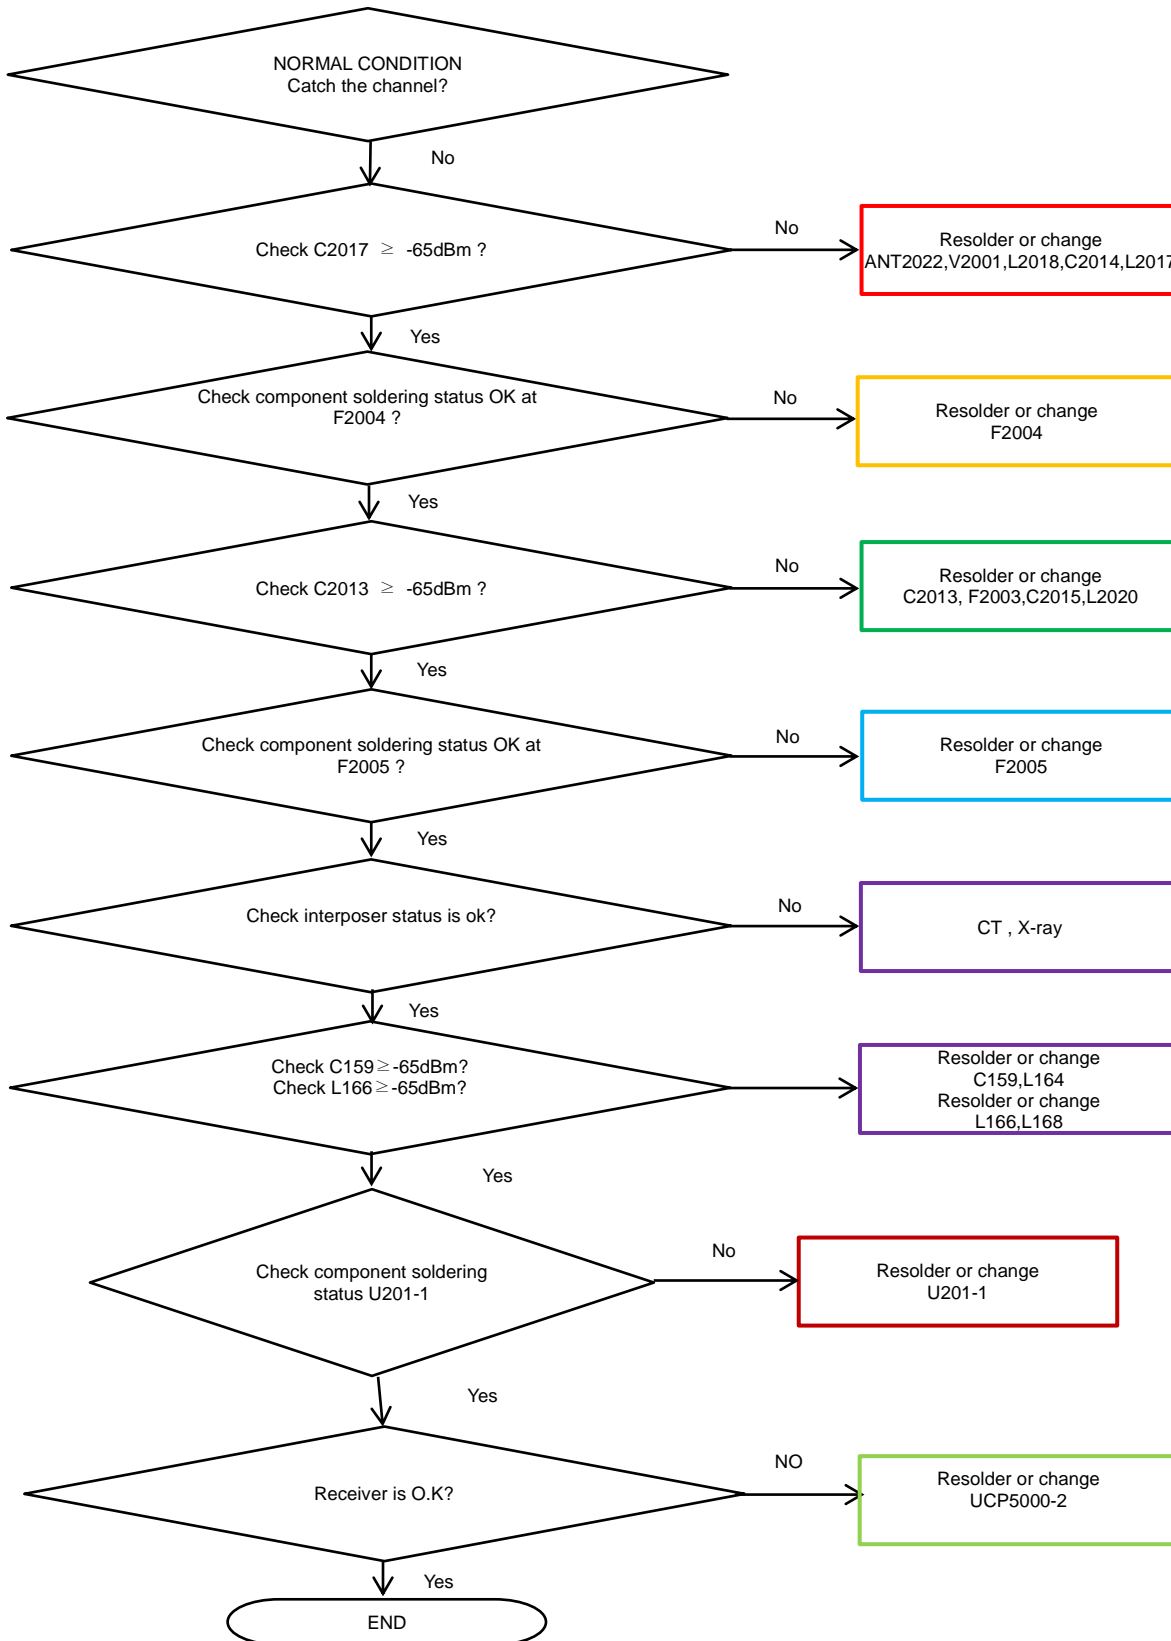

8. Level 3 Repair

8-4-32. GSM1800/1900, WCDMA 1/2/4, LTE B1/2/3/4/25/32/66 DRX