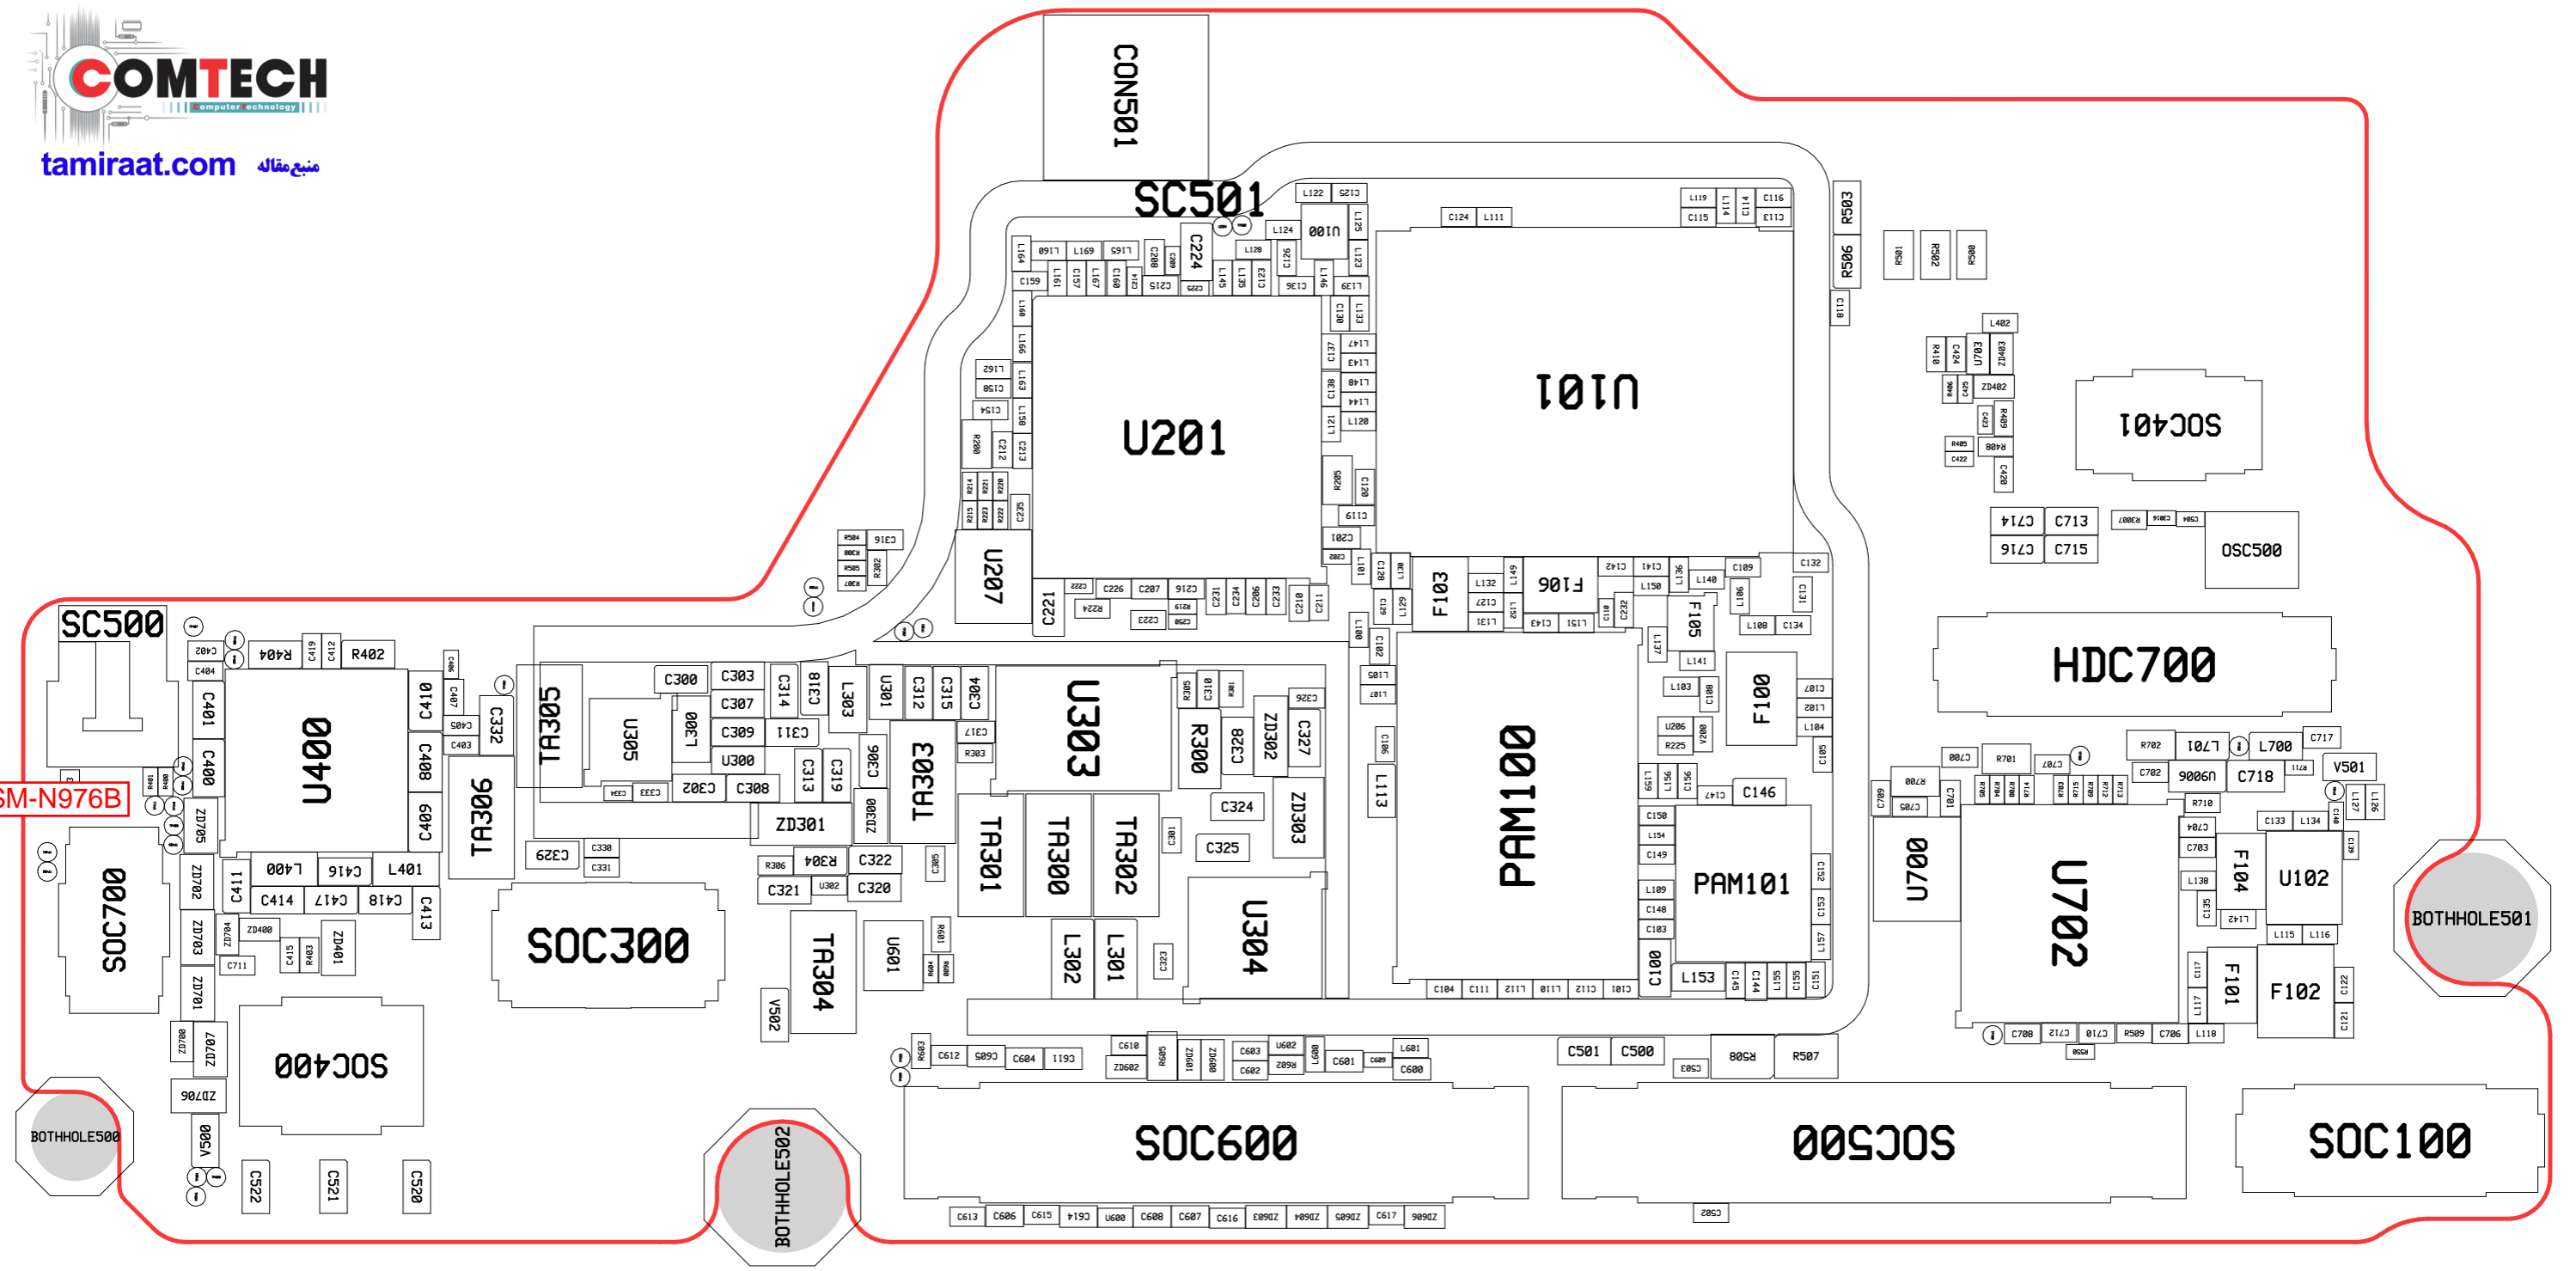

8. Level 3 Repair

8-1. Components Layout

8. Level 3 Repair

8. Level 3 Repair

SM-N976B

SM-N976B

-PP801

CON500

SM-N976B

M-N975F

BOTHHOLE500

BOTHHOLE501

BOTHHOLE501

-ΠΡ801

CON500

M-N975F