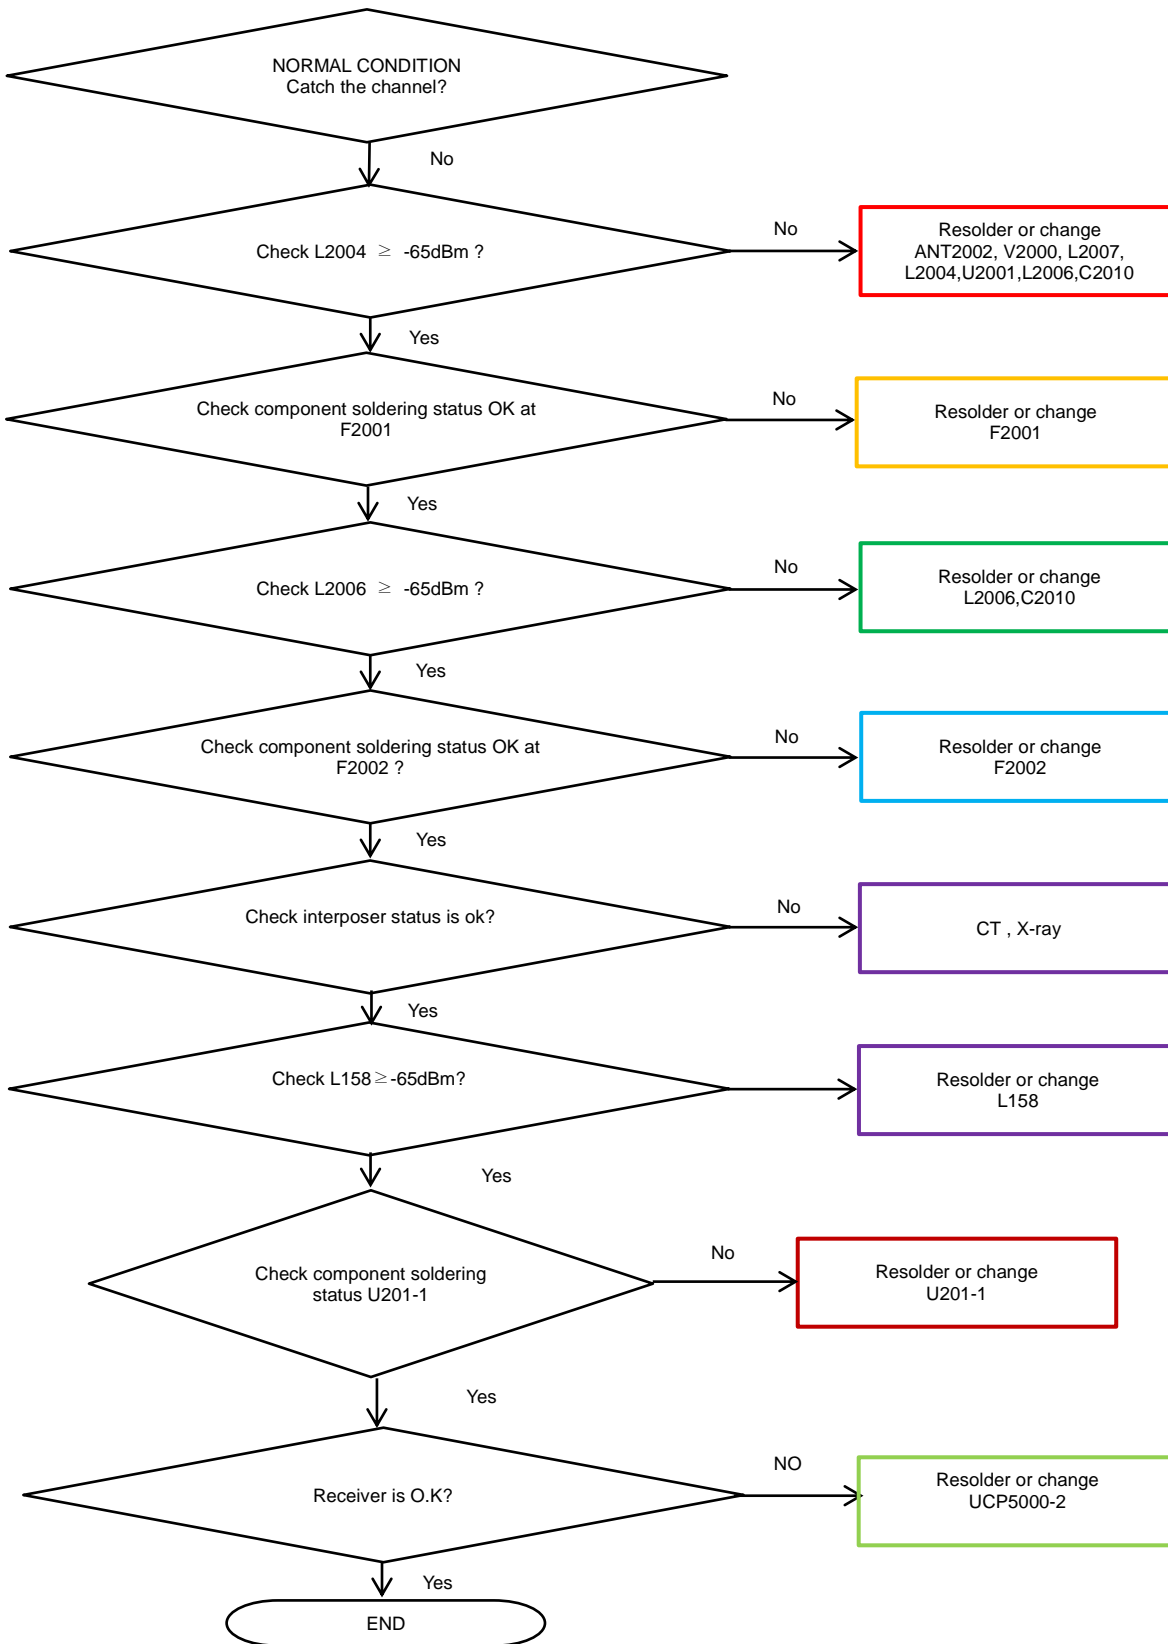

8. Level 3 Repair

8-4-31. GSM 850/900, WCDMA B5/8, LTE B5/8/12/13/17/18/19/20/26/28 DRX