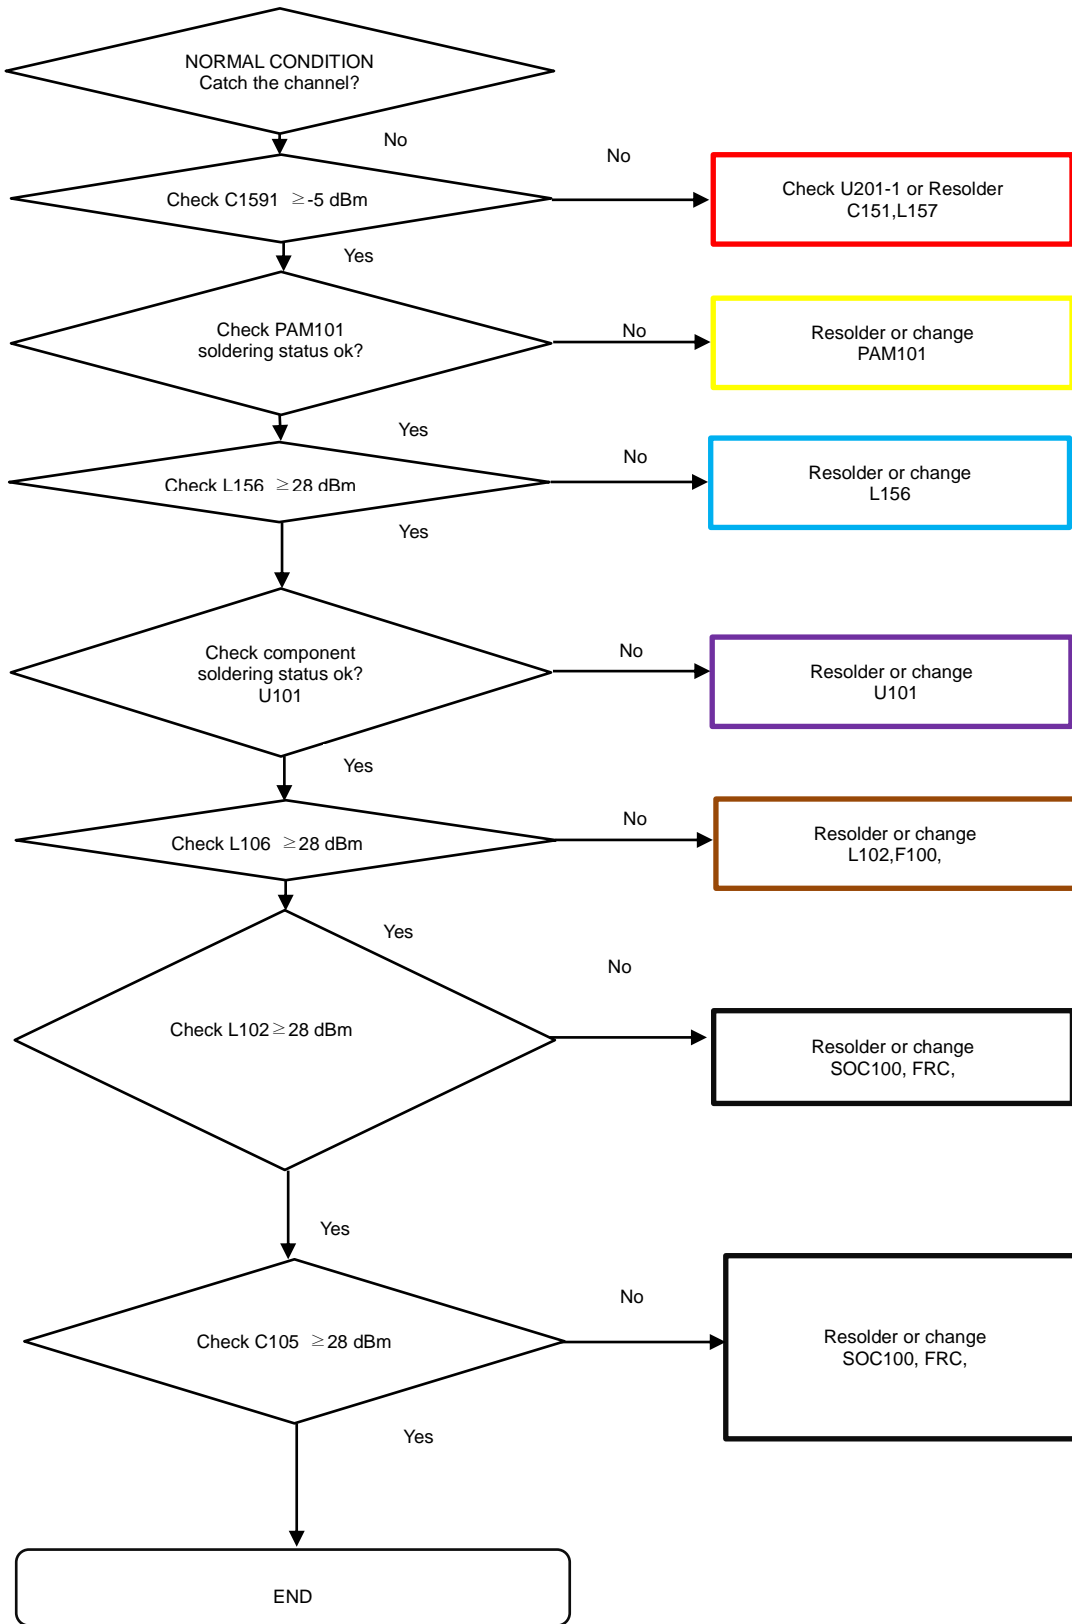

8. Level 3 Repair

8-4-35. GSM 1800/1900 TX