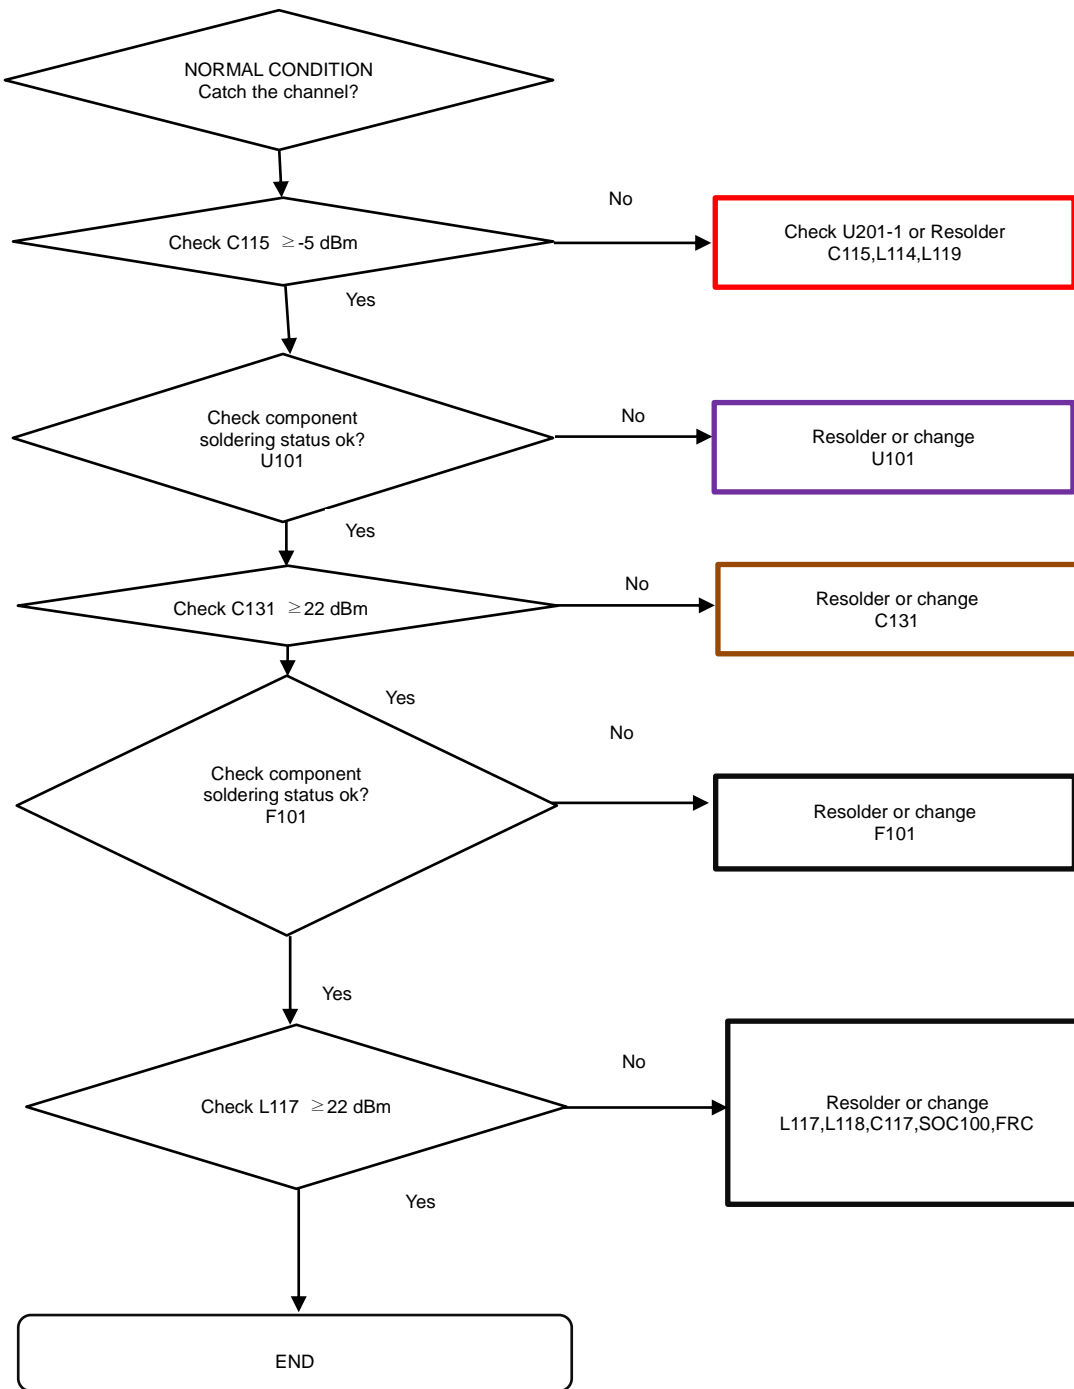

8. Level 3 Repair

8-4-38. LTE B7/38/40/41 TX

8. Level 3 Repair

8-4-39. N78 TX

8. Level 3 Repair

8-4-40. N78 RX