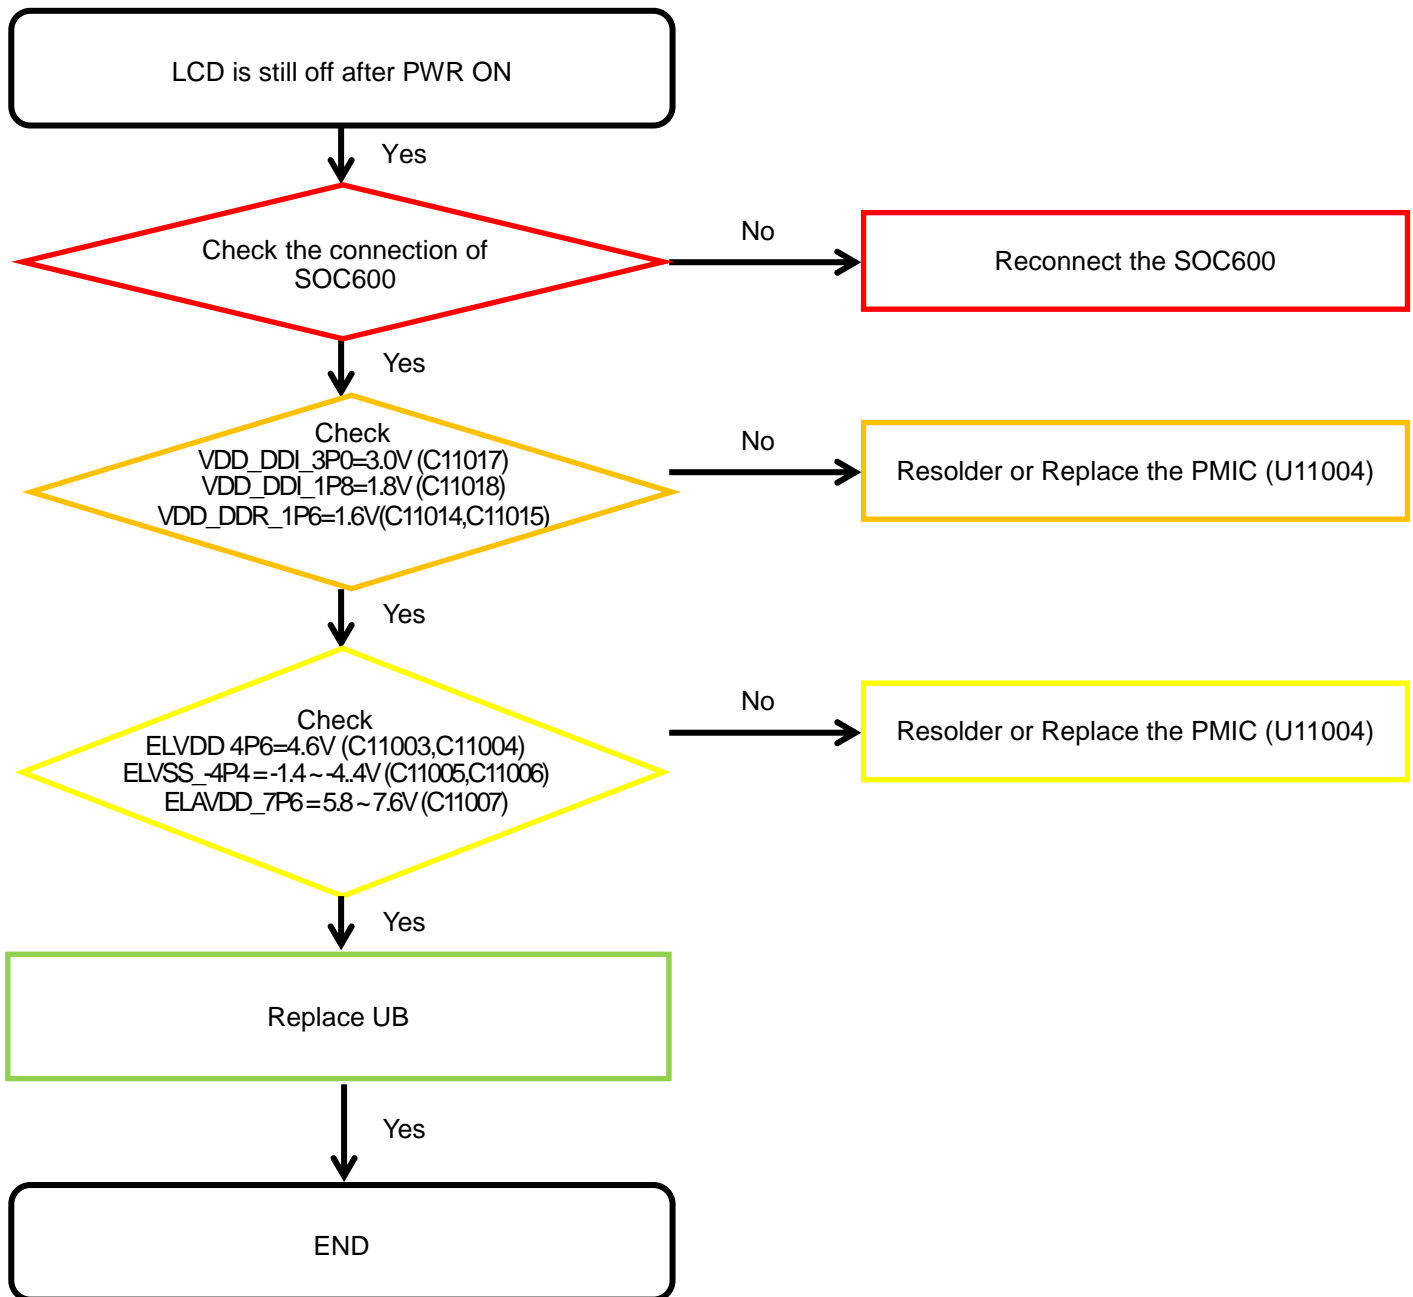

8. Level 3 Repair

8-4-5. SIM/SD PART

8. Level 3 Repair

8-4-6. OTG

8. Level 3 Repair

8-4-7. Hall IC

8. Level 3 Repair

8-4-8. 6Axis sensor

8. Level 3 Repair

8-4-9. Magnetic sensor

8. Level 3 Repair

8-4-10. Barometer sensor

8. Level 3 Repair

8-4-11. Proximity Sensor

8. Level 3 Repair

8-4-12. Display

8. Level 3 Repair

8-4-13. TSP

8. Level 3 Repair

8-4-14. DIGITIZER

8. Level 3 Repair

8-4-15. SPEN DETECTION

8. Level 3 Repair

8-4-16. VT CAMERA

8. Level 3 Repair

8-4-17-1. WIDE CAMERA

8. Level 3 Repair

8-4-17-2. 16M ULTRA WIDE CAMERA

8. Level 3 Repair

8-4-17-3. 13M TELE CAMERA

8. Level 3 Repair

8-4-17-4. VGA TOF CAMERA