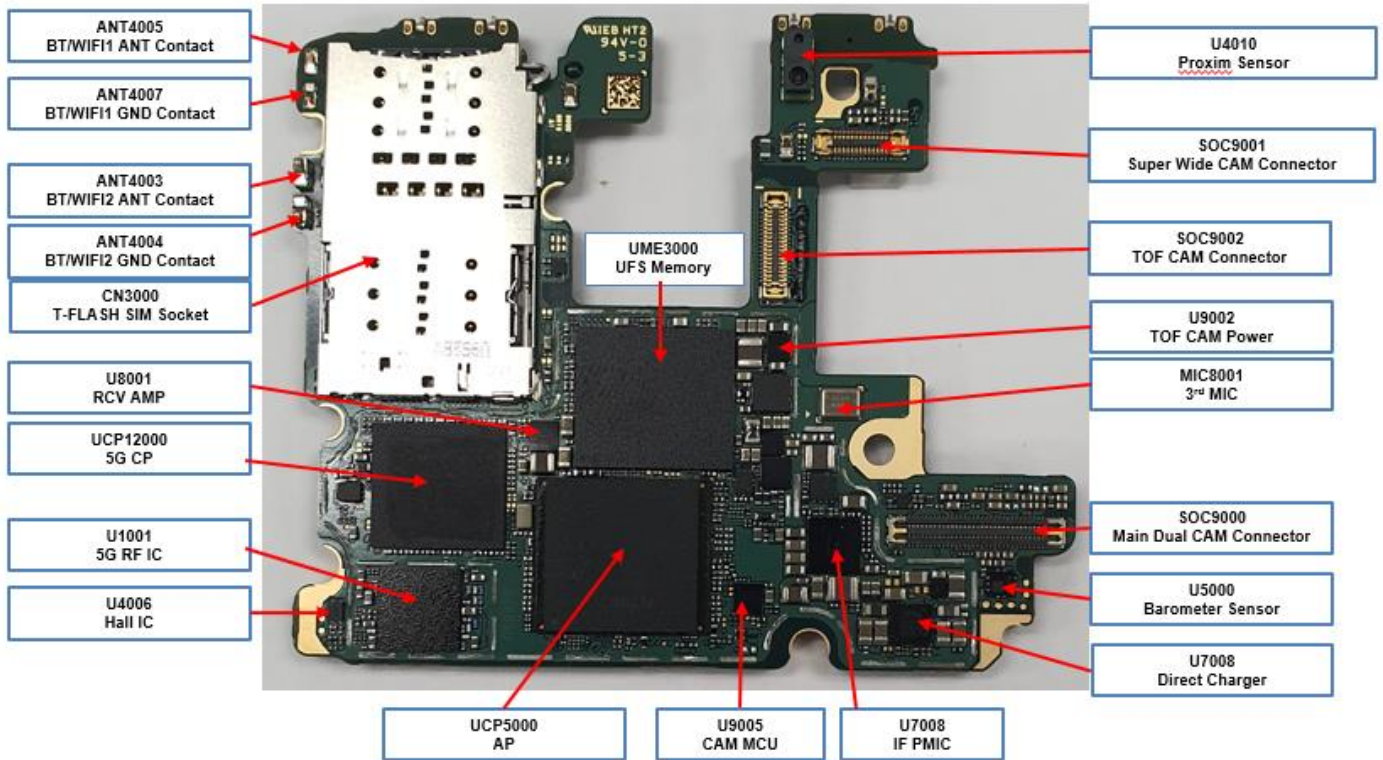

8. Level 3 Repair

8-1. Components Layout

8. Level 3 Repair

8. Level 3 Repair

SM-N976B

SM-N976B

-PP801

CON500

SM-N976B

M-N975F

BOTHHOLE500

BOTHHOLE501

BOTHHOLE501

-ΠΡ801

CON500

M-N975F

8. Level 3 Repair

8-4-1. Power on

8. Level 3 Repair

8-4-2. Mot

8. Level 3 Repair

8-4-3. initial

8. Level 3 Repair

8-4-4. SIM PART

8. Level 3 Repair

8-4-5. SIM/SD PART

8. Level 3 Repair

8-4-6. OTG

8. Level 3 Repair

8-4-7. Hall IC

8. Level 3 Repair

8-4-8. 6Axis sensor