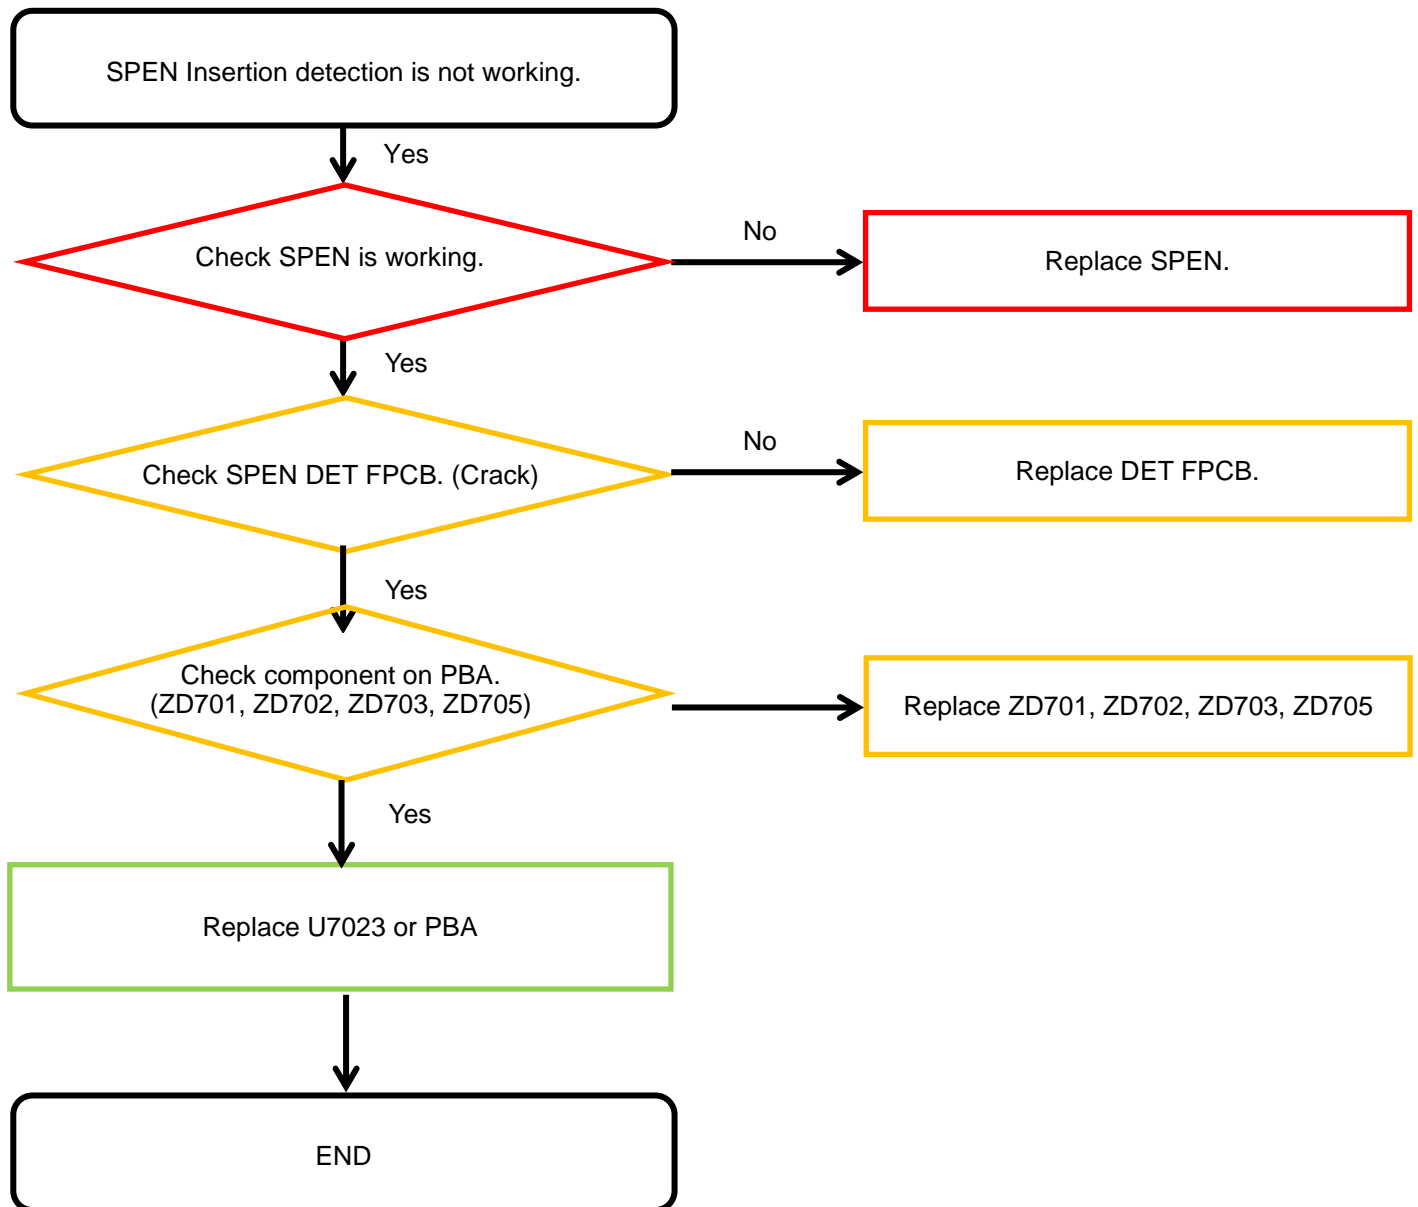

8. Level 3 Repair

8-4-13. TSP

8. Level 3 Repair

8-4-14. DIGITIZER

8. Level 3 Repair

8-4-15. SPEN DETECTION

8. Level 3 Repair

8-4-16. VT CAMERA

8. Level 3 Repair

8-4-17-1. WIDE CAMERA

8. Level 3 Repair

8-4-17-2. 16M ULTRA WIDE CAMERA

8. Level 3 Repair

8-4-17-3. 13M TELE CAMERA

8. Level 3 Repair

8-4-17-4. VGA TOF CAMERA