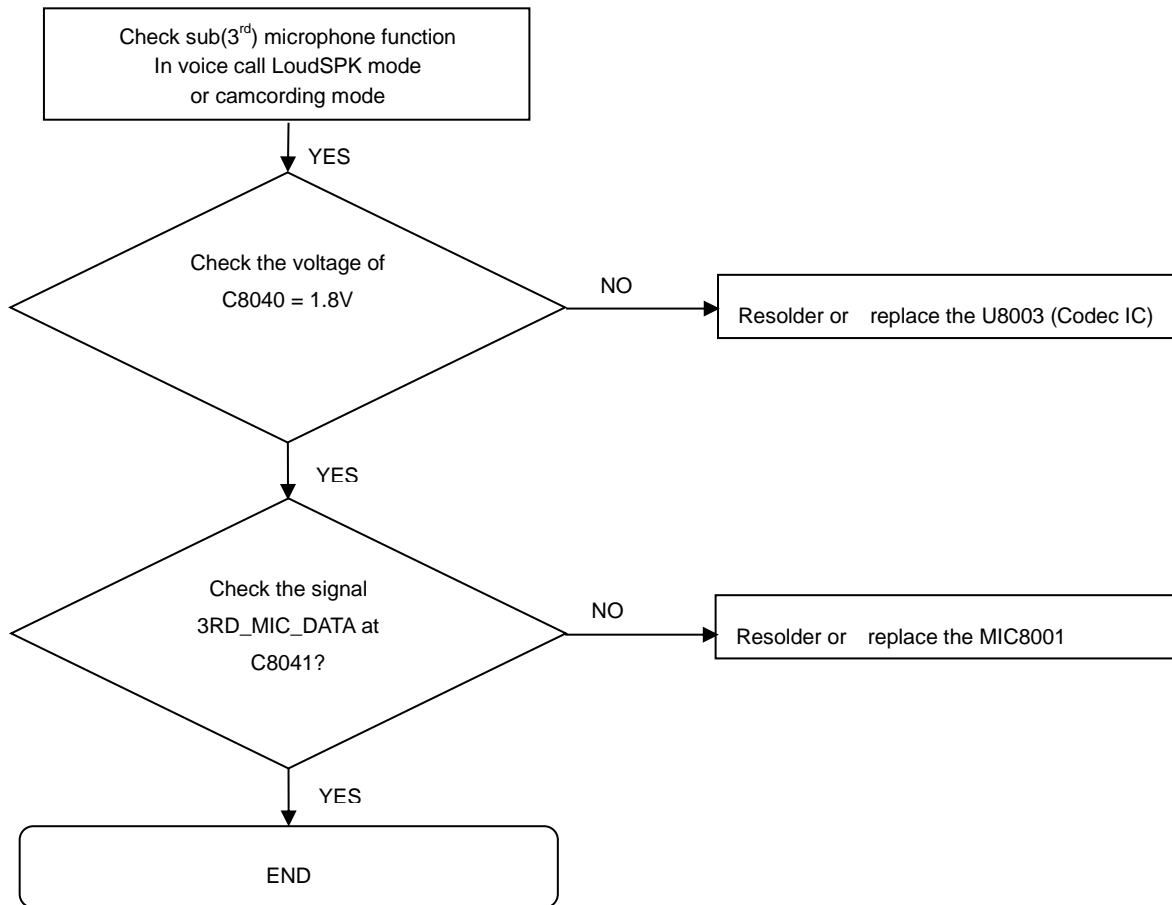

8. Level 3 Repair

8-4-17-1. WIDE CAMERA

8. Level 3 Repair

8-4-17-2. 16M ULTRA WIDE CAMERA

8. Level 3 Repair

8-4-17-3. 13M TELE CAMERA

8. Level 3 Repair

8-4-17-4. VGA TOF CAMERA

8. Level 3 Repair

8-4-18. Finger Print

8. Level 3 Repair

8-4-19-1. Main MIC

8. Level 3 Repair

8-4-19-2. Sub(2nd) MIC

8-4-19-3. Sub(3rd) MIC

8. Level 3 Repair

8-4-20. Speaker part

8. Level 3 Repair

8-4-21. Receiver part

8. Level 3 Repair

8-4-22. BT/WIFI

8. Level 3 Repair

8-4-23. GPS

8. Level 3 Repair