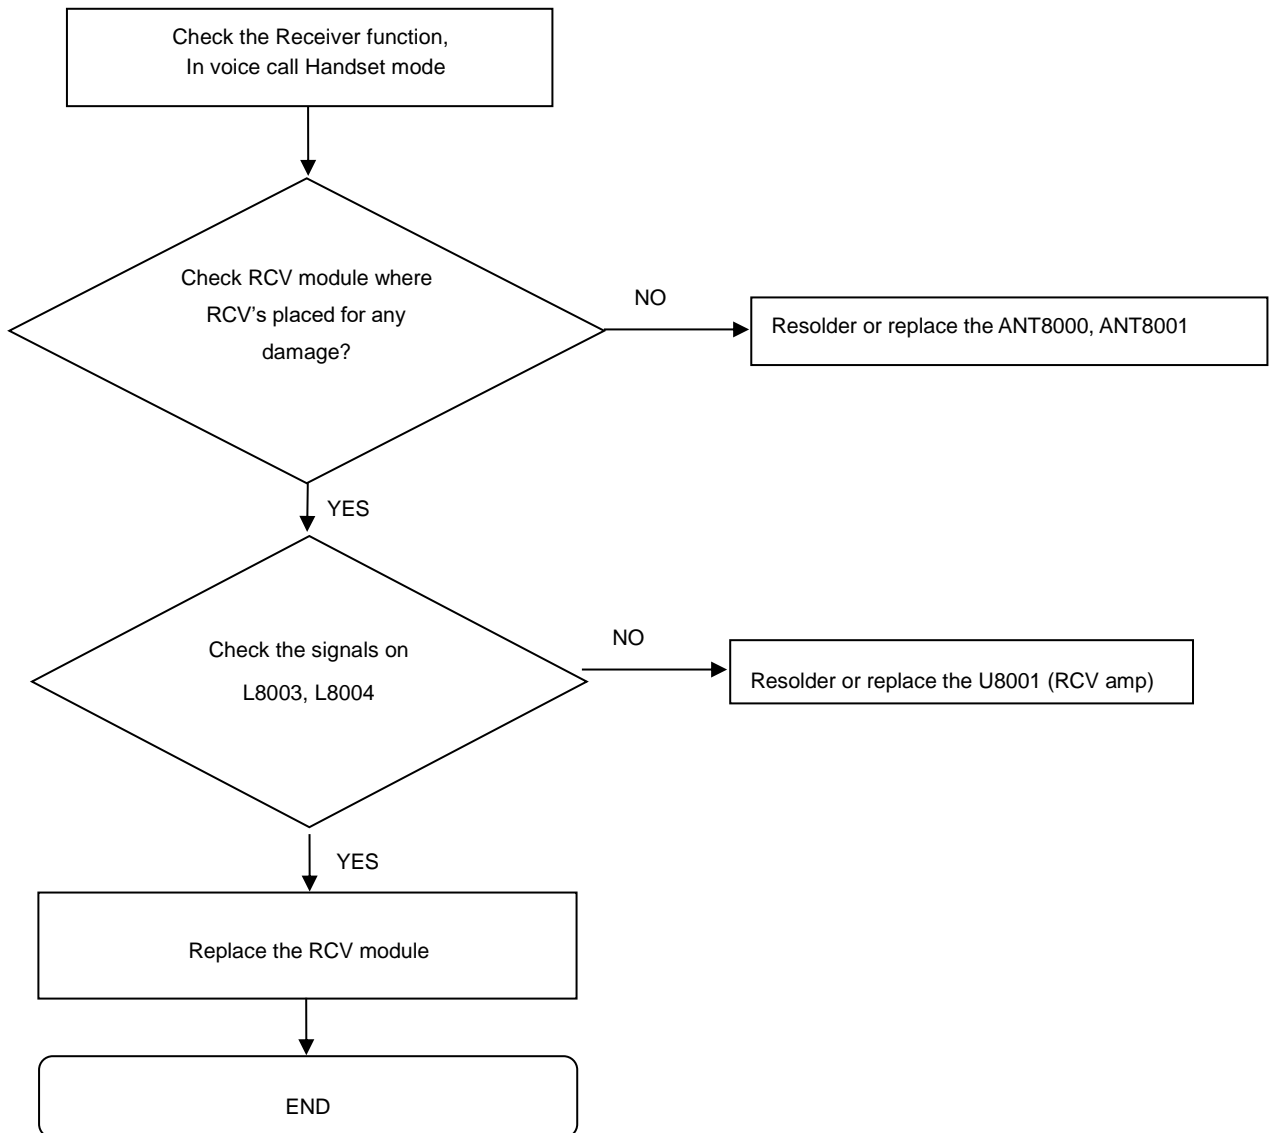

8. Level 3 Repair

8-4-21. Receiver part