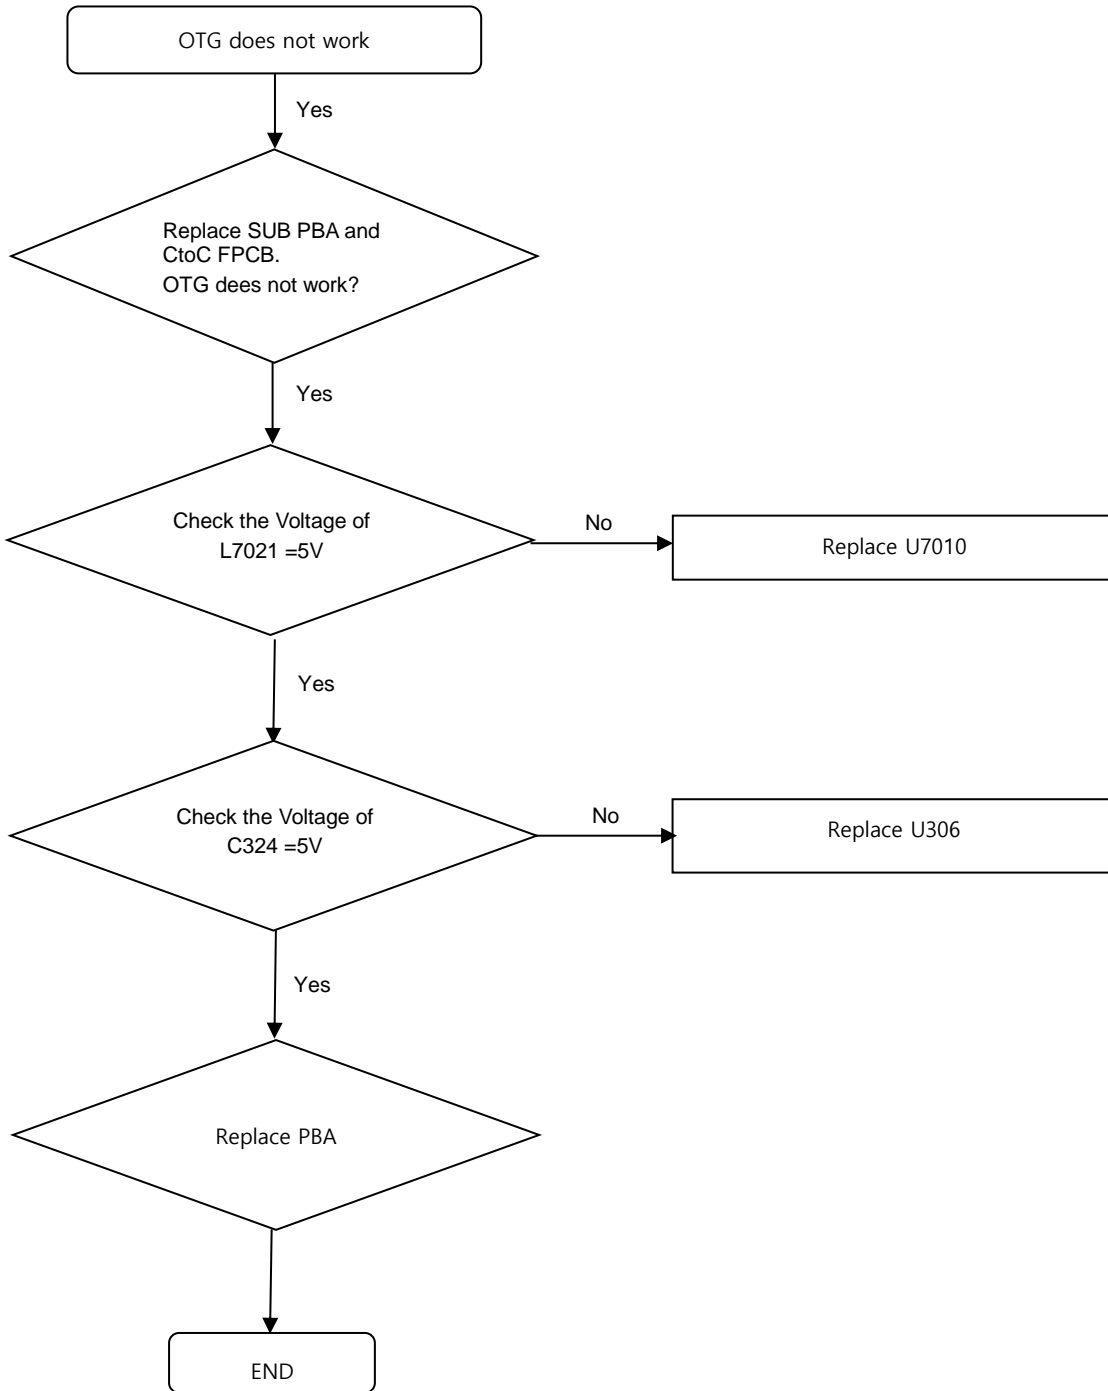

8. Level 3 Repair

8-4-1. Power on

8. Level 3 Repair

8-4-2. Mot

8. Level 3 Repair

8-4-3. initial

8. Level 3 Repair

8-4-4. SIM PART

8. Level 3 Repair

8-4-5. SIM/SD PART

8. Level 3 Repair

8-4-6. OTG

8. Level 3 Repair

8-4-7. Hall IC

8. Level 3 Repair

8-4-8. 6Axis sensor