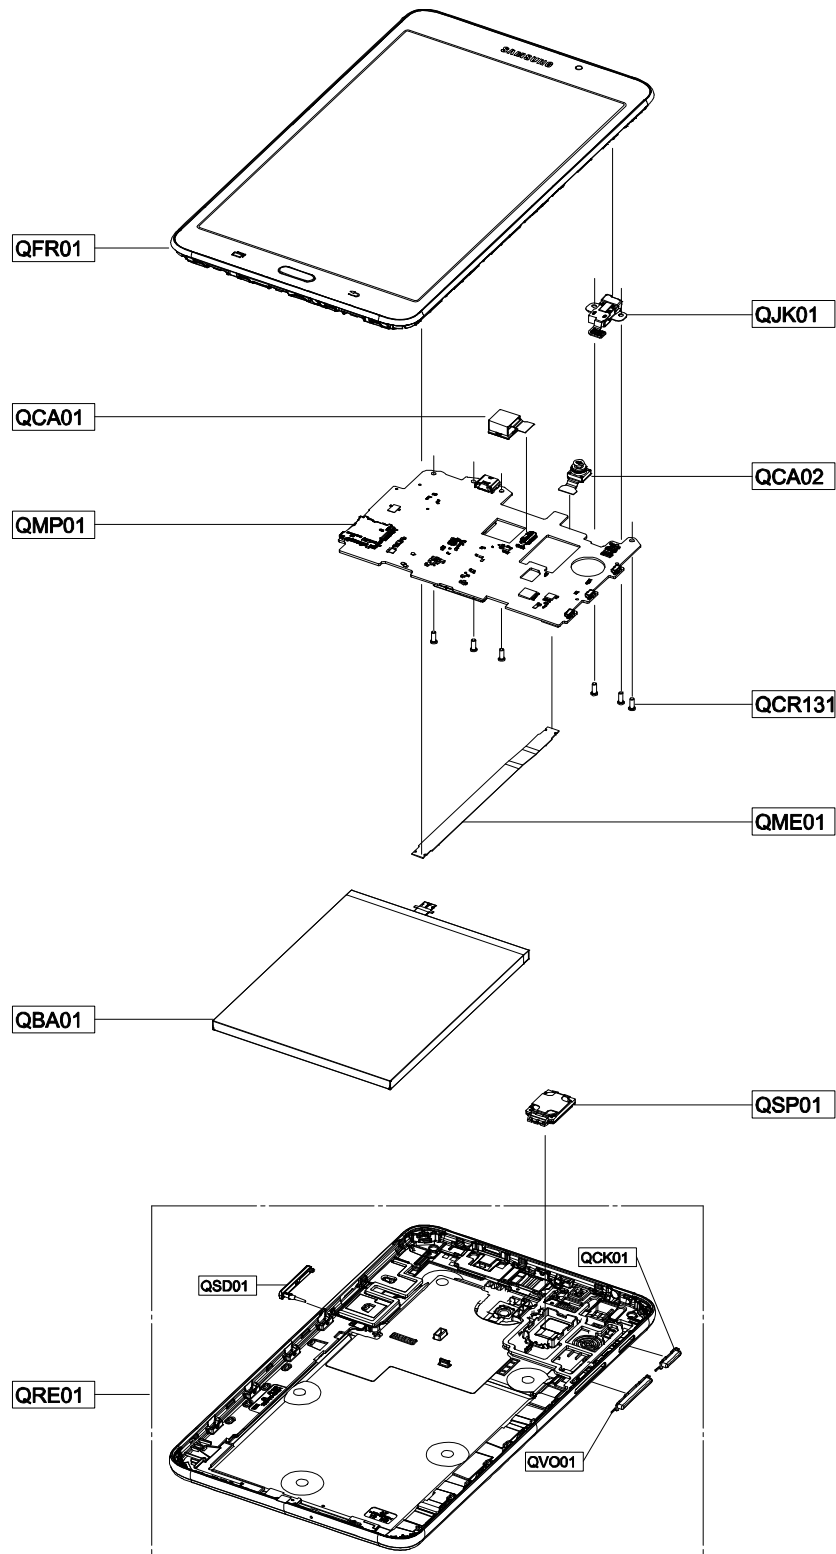

4. Exploded View and Parts List

4-1. Cellular phone Exploded View

4. Exploded View and Parts List

4-2. Cellular phone Parts list

Design LOC		Description	SEC CODE
QSP01		MICRO SPEAKER	3001-002824
QCR131		SCREW-TAPPING L4	6002-001612
QME01		FFC;SM-T280,1.0,PET,0.16,99X6.0MM	GH41-05042A
QBA01		INCELL BATTERY PACK-EB-BT280ABE,4000MAH	GH43-04588A
QJK01		MODULE-EAR JACK FPCB (SM-T280)	GH59-14606A
QMP01		A/S ASSY-PBA MAIN(COMM),SM-T280/M8;SVC	GH82-11570A
QCA01		ASSY CAMERA-MODULE_5M_1/4"_SM-G388F	GH96-09502A
QCA02		ASSY CAMERA-MODULE_2M_1/5"_SM-T280	GH96-09673A
QFR01		SVC LCD ASSY-LCD,(E/BLK),SM-T280	GH97-18734A
QRE01		ASSY CASE-REAR_SVC	GH98-39558A
	QVO01	KEY-VOL_BLACK	GH64-05664A
	QCK01	KEY-PWR_BLACK	GH64-05665A
	QSD01	ASSY COVER-USB SUS	GH98-39500A