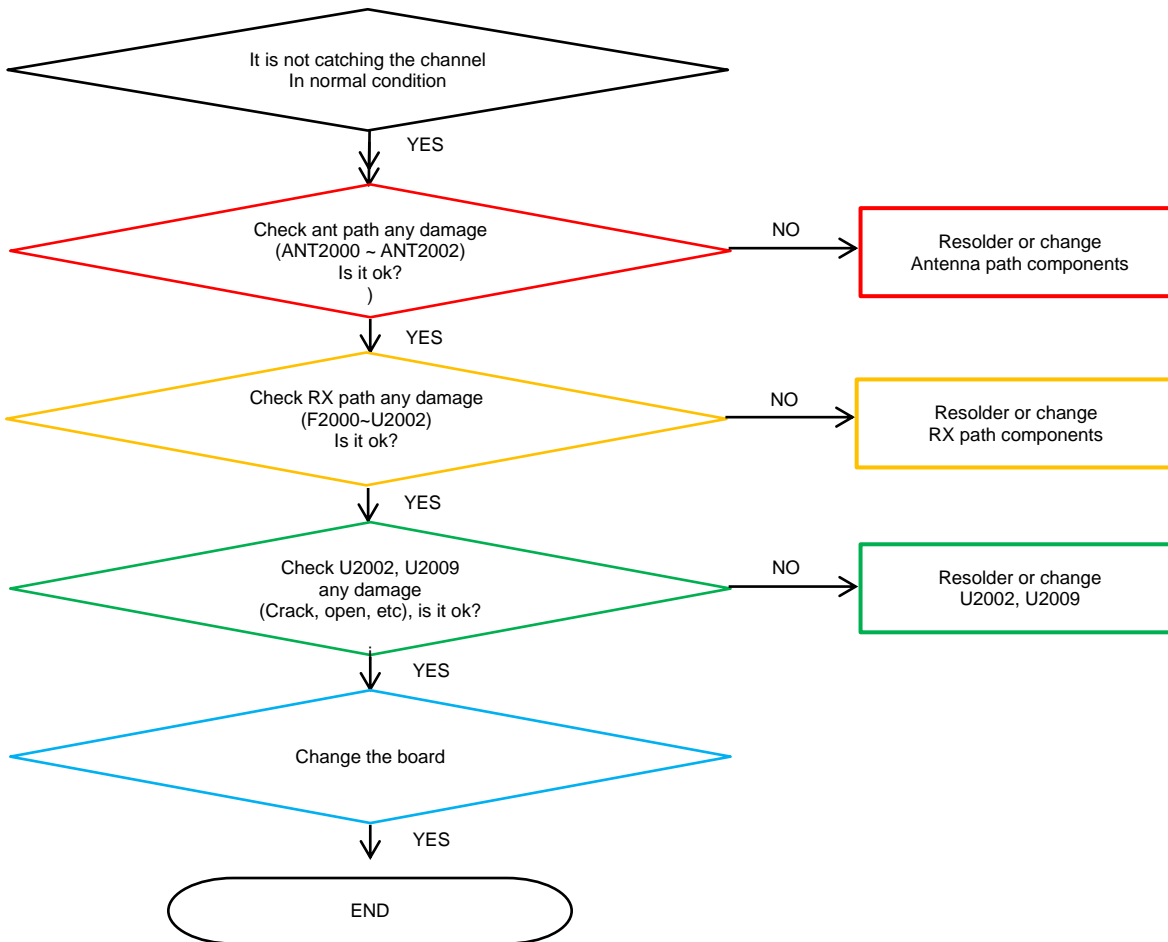

8. Level 3 Repair

8-4-26. GSM DCS/PCS, WCDMA B1/2/4, LTE B1/2/3/4/66 DRx