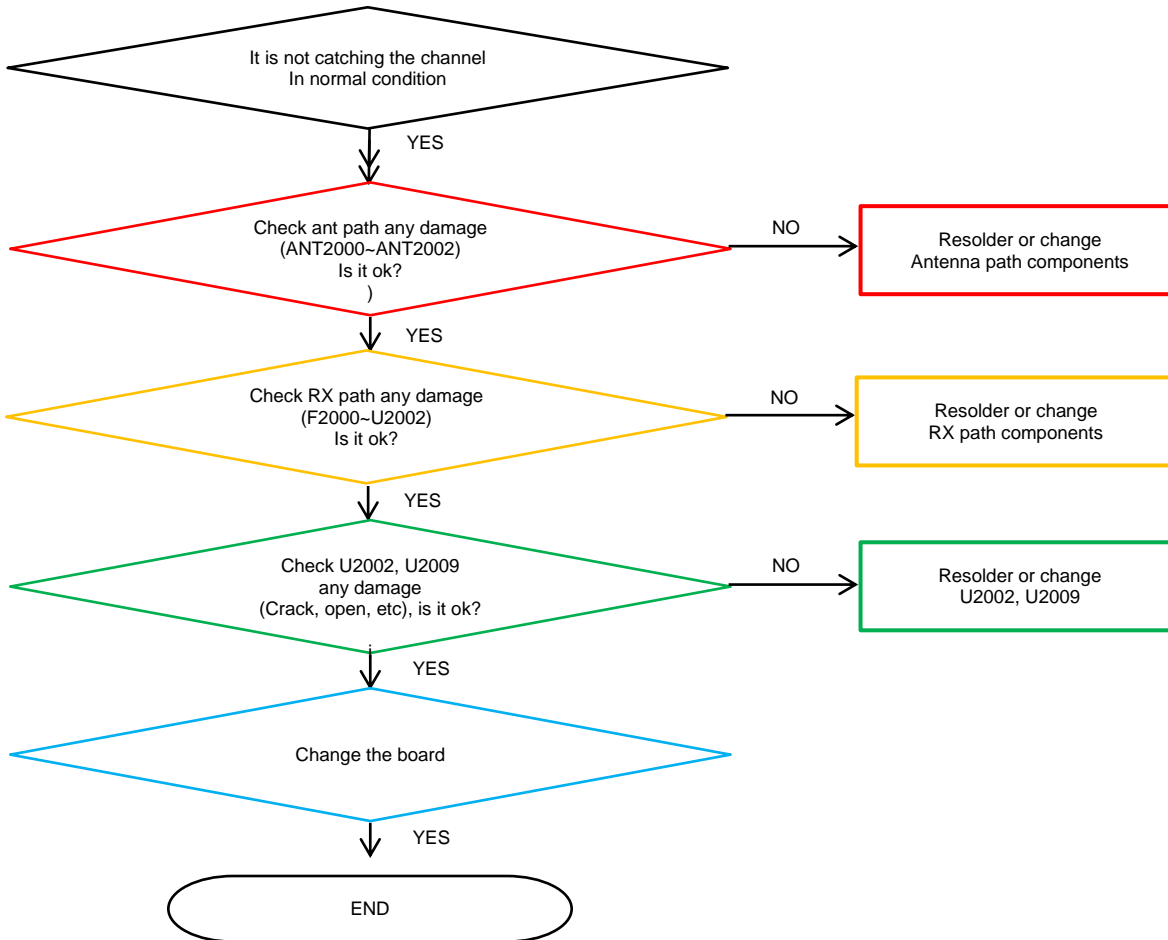

8. Level 3 Repair

8-4-24. GSM 850/900, WCDMA B5/8, LTE B5/8/12/13/17/20/28 DRx