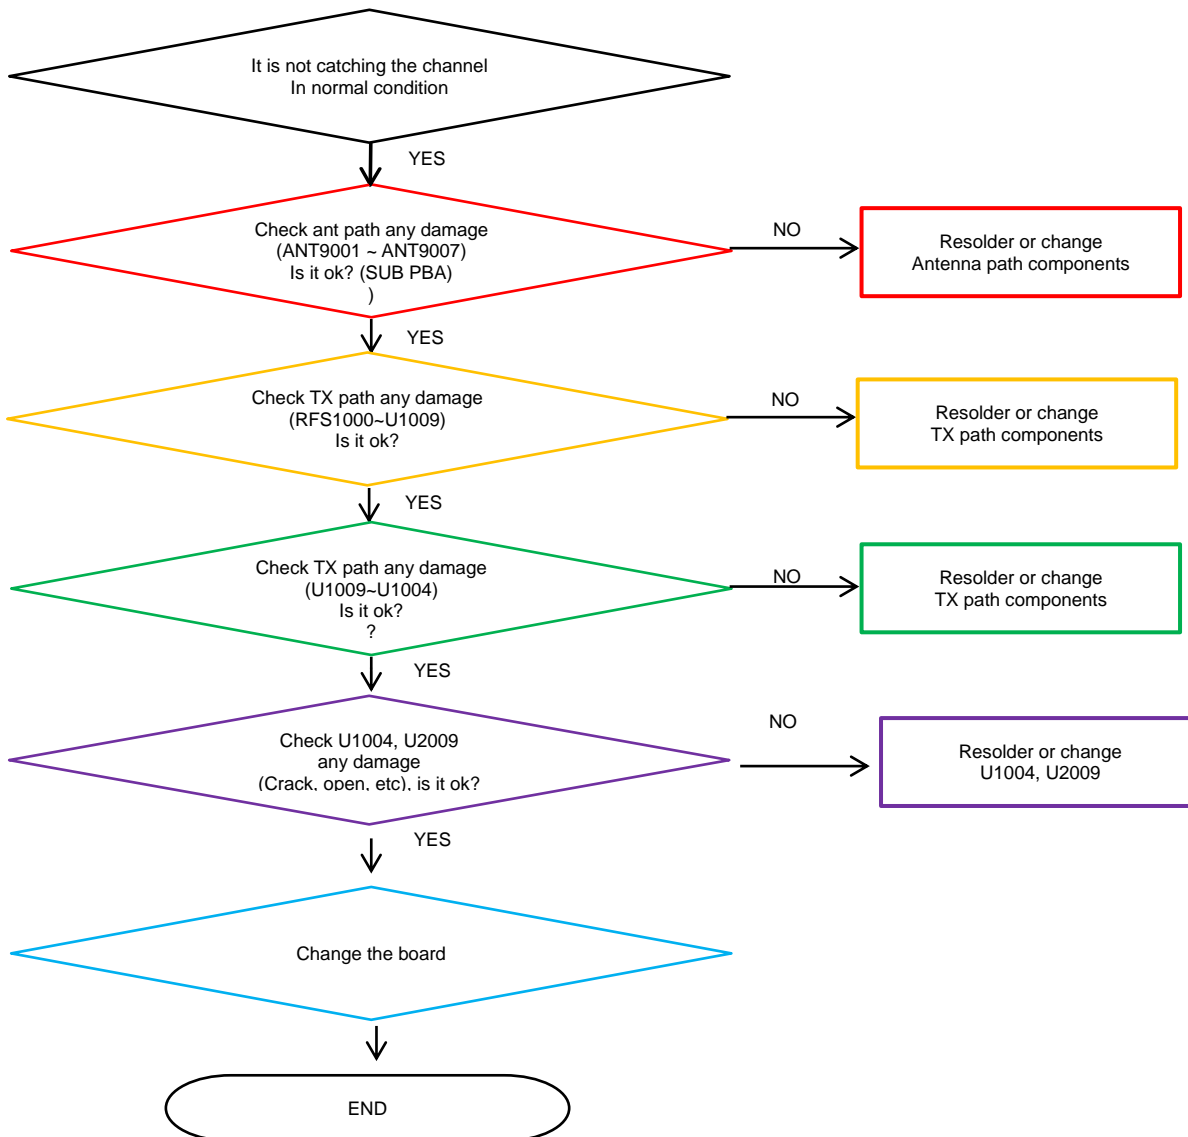

8. Level 3 Repair

8-4-27. GSM 850/900, WCDMA B5/8, LTE B5/8/12/13/17/20/28 TX