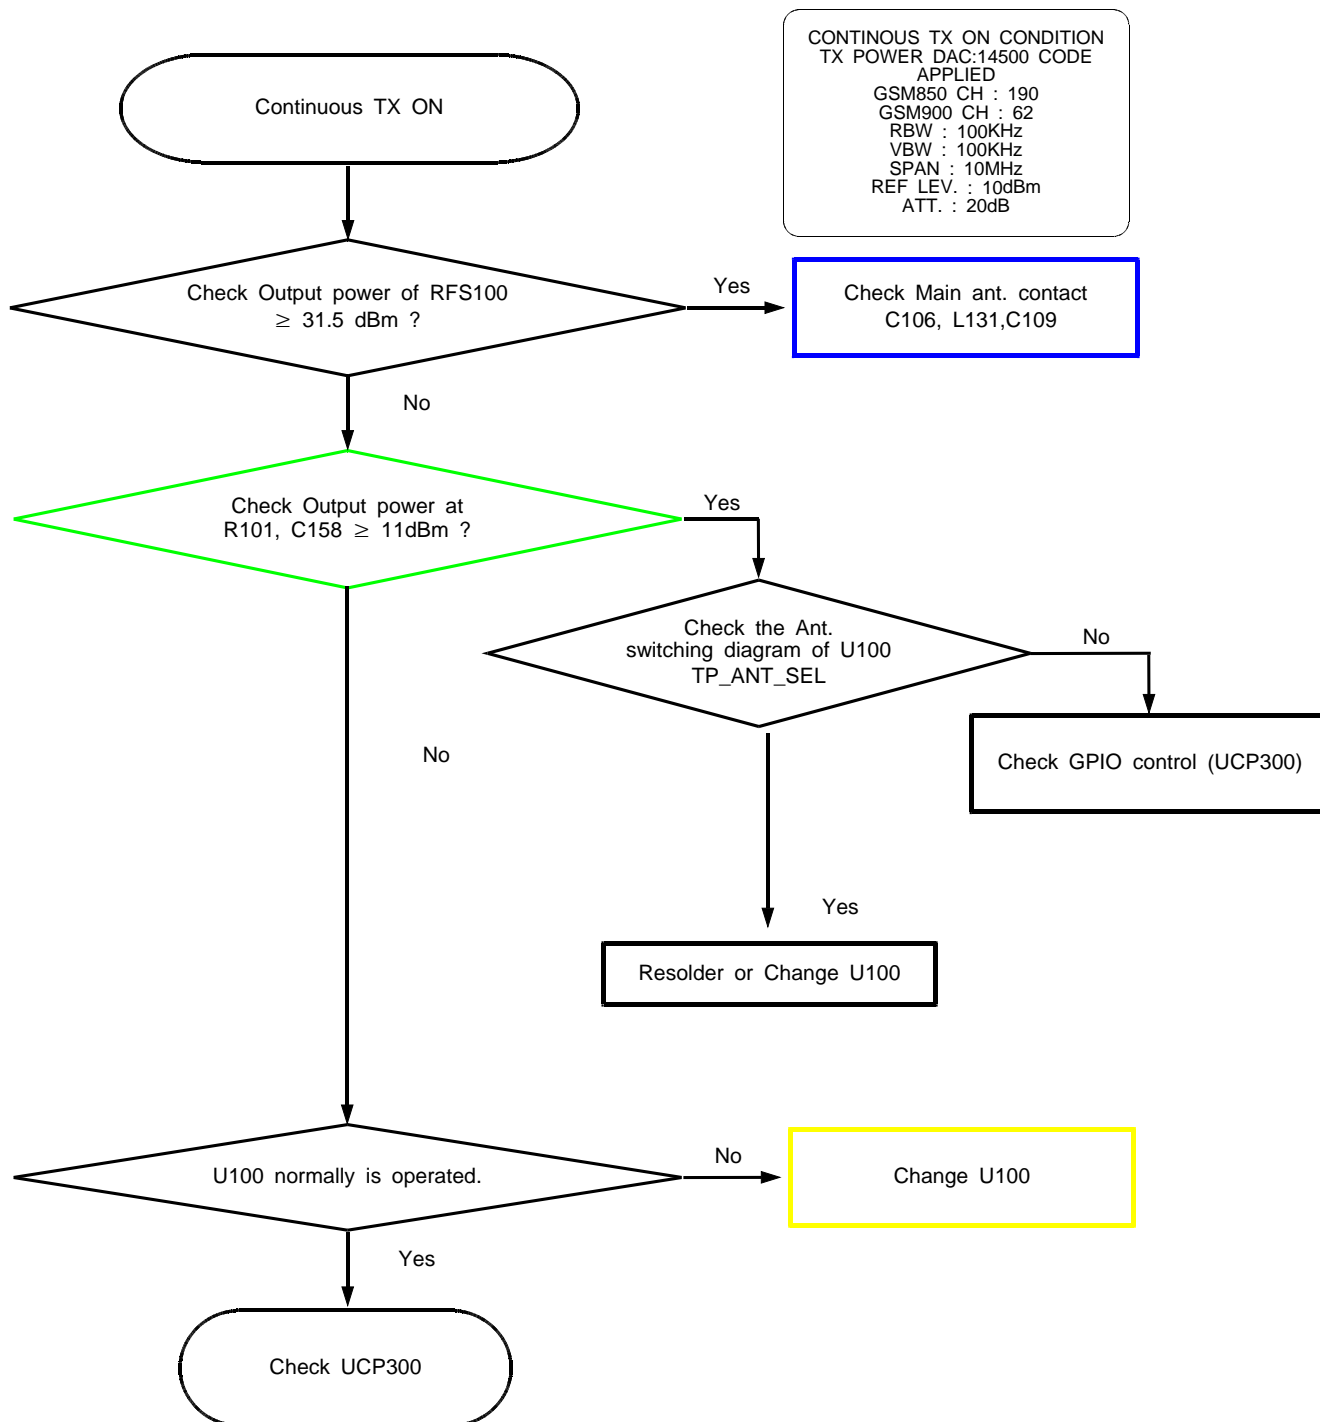

● Receiver Working

● MIC Working

■ Stereo Headset Working

8-3-5. KEY Working

● Power KEY

● Volume Key and Other Sub key

8-3-6. Vibrator Working

8-3-7. T-Flash Card Working

8-3-8. SIM Card Working

8-3-9 CAMERA Working

8-4-1. GSM850 Rx

8-4-2. GSM900 Rx

8-4-3. DCS Rx

8-4-4. PCS Rx

8-4-5. WCDMA Band1 (2100) Rx

8-4-6. WCDMA Band8 (900) Rx

8-4-7. GSM850/900 Tx

8-4-8. DCS/PCS Tx

8-4-9. WCDMA Band1 (2100) Tx

8-4-10. WCDMA Band8 (900) Tx

8-4-11. FM RADIO

8-4-12. Bluetooth

8-4-13. WiFi

8-4-14. GPS