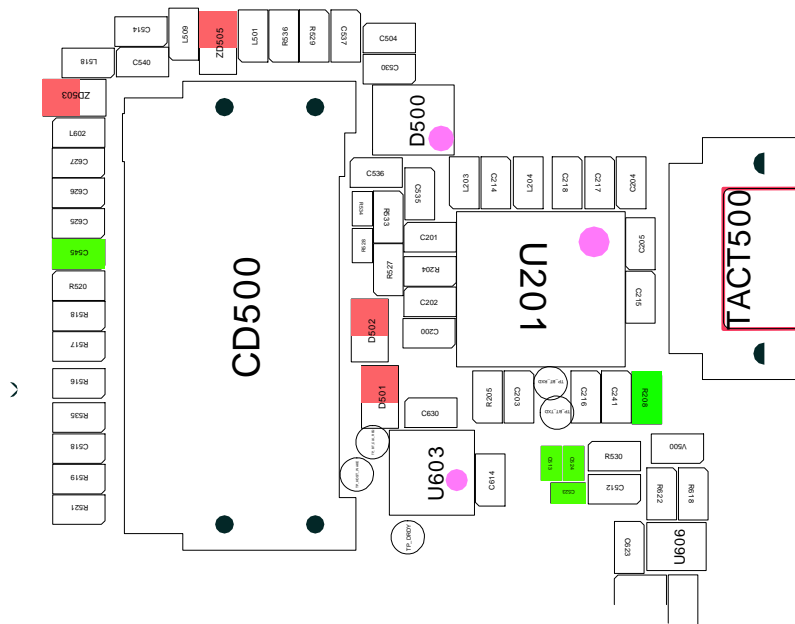

● Receiver Working

● MIC Working

■ Stereo Headset Working

8-3-5. KEY Working

● Power KEY

● Volume Key and Other Sub key

8-3-6. Vibrator Working

8-3-7. T-Flash Card Working

8-3-8. SIM Card Working

8-3-9 CAMERA Working

8-4-1. GSM850 Rx

8-4-2. GSM900 Rx

8-4-3. DCS Rx

8-4-4. PCS Rx

8-4-5. WCDMA Band1 (2100) Rx

8-4-6. WCDMA Band8 (900) Rx