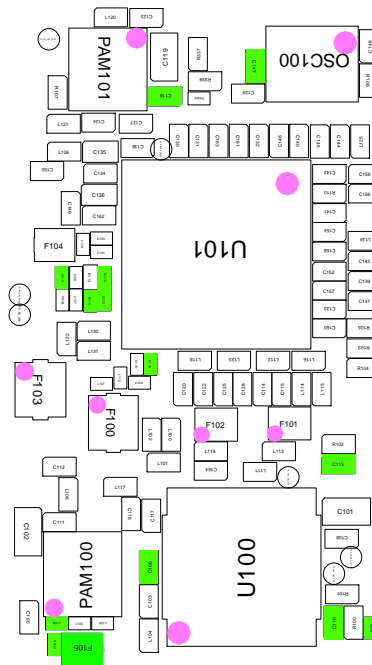

● Receiver Working

● MIC Working

■ Stereo Headset Working

8-3-5. KEY Working

● Power KEY

● Volume Key and Other Sub key

8-3-6. Vibrator Working

8-3-7. T-Flash Card Working

8-3-8. SIM Card Working

8-3-9 CAMERA Working

8-4-1. GSM850 Rx

8-4-2. GSM900 Rx

8-4-3. DCS Rx

8-4-4. PCS Rx

8-4-5. WCDMA Band1 (2100) Rx

8-4-6. WCDMA Band8 (900) Rx

8-4-7. GSM850/900 Tx

8-4-8. DCS/PCS Tx

8-4-9. WCDMA Band1 (2100) Tx

8-4-10. WCDMA Band8 (900) Tx

8-4-11. FM RADIO

8-4-12. Bluetooth

8-4-13. WiFi

8-4-14. GPS