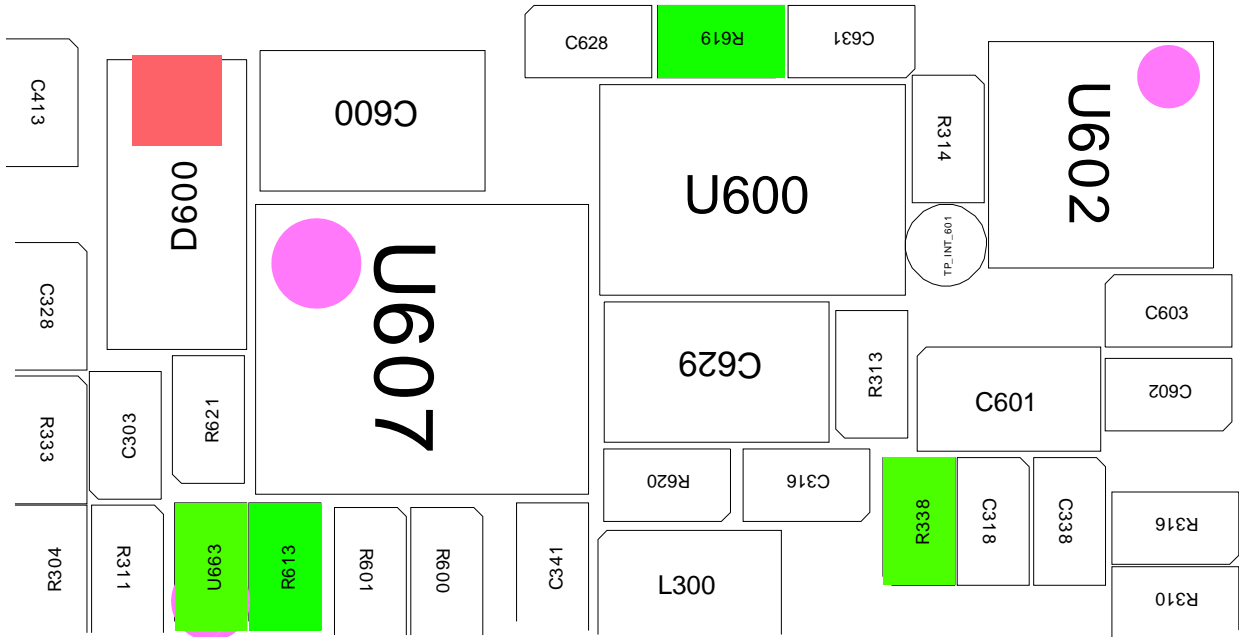

8. Level 3 Repair

8-1. Block Diagram

8-3. LOGIC

8-3-1. Power On

8-3-2. LCD Working

8-3-3. TSP

8-3-4. Audio Working

- Speaker Working

● Receiver Working

● MIC Working

■ Stereo Headset Working

8-3-5. KEY Working

● Power KEY

● Volume Key and Other Sub key

8-3-6. Vibrator Working

8-3-7. T-Flash Card Working

8-3-8. SIM Card Working

8-3-9 CAMERA Working

8-4-1. GSM850 Rx

8-4-2. GSM900 Rx

8-4-3. DCS Rx

8-4-4. PCS Rx

8-4-5. WCDMA Band1 (2100) Rx

8-4-6. WCDMA Band8 (900) Rx