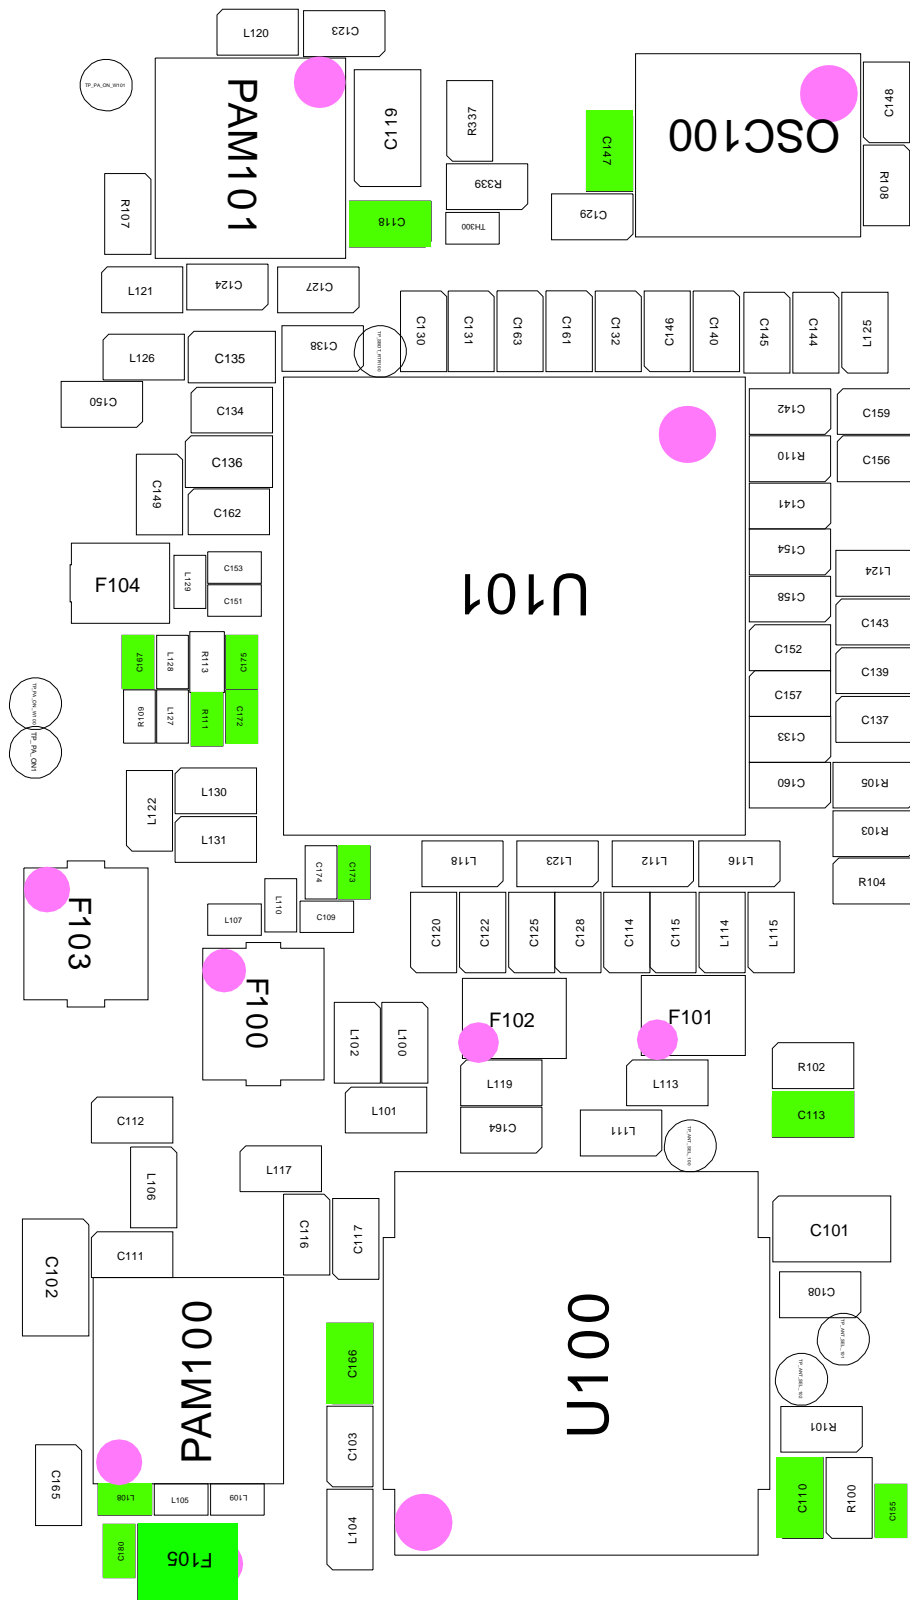

8. Level 3 Repair

8-1. Block Diagram

8-3. LOGIC

8-3-1. Power On

8-3-2. LCD Working

8-3-3. TSP

8-3-4. Audio Working

- Speaker Working

● Receiver Working

● MIC Working

■ Stereo Headset Working

8-3-5. KEY Working

● Power KEY

● Volume Key and Other Sub key

8-3-6. Vibrator Working

8-3-7. T-Flash Card Working

8-3-8. SIM Card Working

8-3-9 CAMERA Working

8-4-1. GSM850 Rx

8-4-2. GSM900 Rx

8-4-3. DCS Rx

8-4-4. PCS Rx

8-4-5. WCDMA Band1 (2100) Rx

8-4-6. WCDMA Band8 (900) Rx

8-4-7. GSM850/900 Tx

8-4-8. DCS/PCS Tx

8-4-9. WCDMA Band1 (2100) Tx

8-4-10. WCDMA Band8 (900) Tx

8-4-11. FM RADIO

8-4-12. Bluetooth

8-4-13. WiFi

8-4-14. GPS