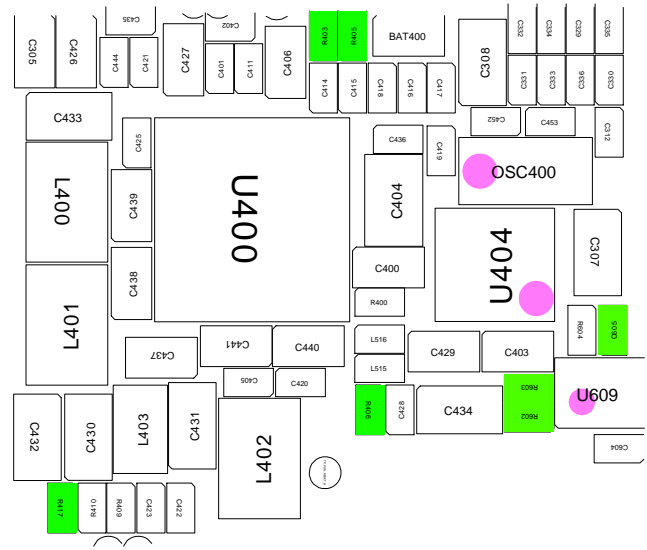

8. Level 3 Repair

8-1. Block Diagram

8-3. LOGIC

8-3-1. Power On

8-3-2. LCD Working

8-3-3. TSP

8-3-4. Audio Working

- Speaker Working

● Receiver Working

● MIC Working

■ Stereo Headset Working

8-3-5. KEY Working

● Power KEY

● Volume Key and Other Sub key

8-3-6. Vibrator Working

8-3-7. T-Flash Card Working

8-3-8. SIM Card Working

8-3-9 CAMERA Working

8-4-1. GSM850 Rx

8-4-2. GSM900 Rx

8-4-3. DCS Rx

8-4-4. PCS Rx

8-4-5. WCDMA Band1 (2100) Rx

8-4-6. WCDMA Band8 (900) Rx