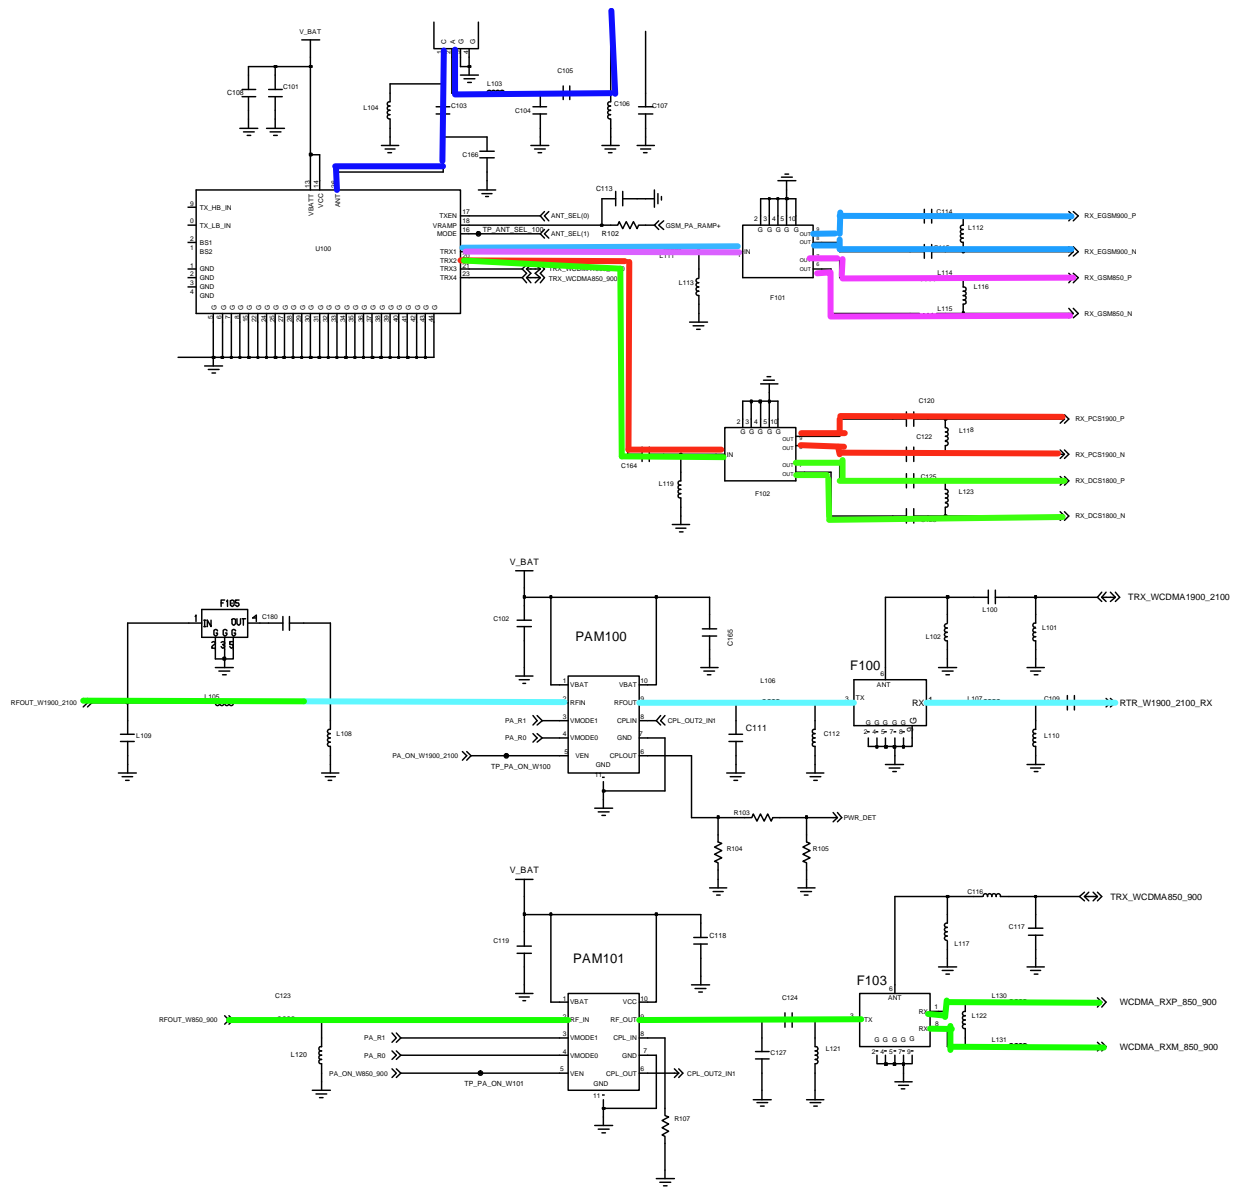

8. Level 3 Repair

8-1. Block Diagram

8-3. LOGIC

8-3-1. Power On

8-3-2. LCD Working

8-3-3. TSP

8-3-4. Audio Working

- Speaker Working

● Receiver Working

● MIC Working

■ Stereo Headset Working

8-3-5. KEY Working

● Power KEY

● Volume Key and Other Sub key

8-3-6. Vibrator Working

8-3-7. T-Flash Card Working

8-3-8. SIM Card Working

8-3-9 CAMERA Working

8-4-1. GSM850 Rx

8-4-2. GSM900 Rx

8-4-3. DCS Rx

8-4-4. PCS Rx

8-4-5. WCDMA Band1 (2100) Rx

8-4-6. WCDMA Band8 (900) Rx

8-4-7. GSM850/900 Tx

8-4-8. DCS/PCS Tx

8-4-9. WCDMA Band1 (2100) Tx

8-4-10. WCDMA Band8 (900) Tx

8-4-11. FM RADIO

8-4-12. Bluetooth

8-4-13. WiFi

8-4-14. GPS