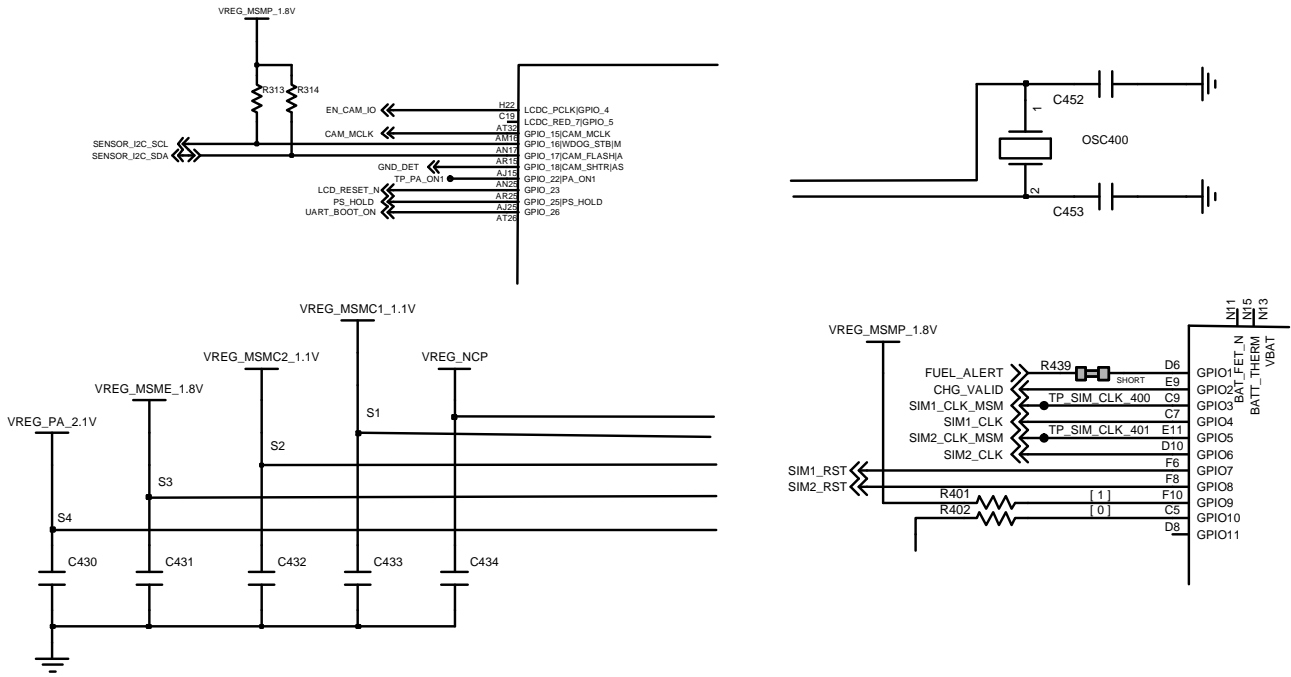

8. Level 3 Repair

8-1. Block Diagram

8-3. LOGIC

8-3-1. Power On

8-3-2. LCD Working

8-3-3. TSP

8-3-4. Audio Working

- Speaker Working

● Receiver Working

● MIC Working

■ Stereo Headset Working

8-3-5. KEY Working

● Power KEY

● Volume Key and Other Sub key

8-3-6. Vibrator Working

8-3-7. T-Flash Card Working

8-3-8. SIM Card Working

8-3-9 CAMERA Working

8-4-1. GSM850 Rx

8-4-2. GSM900 Rx

8-4-3. DCS Rx

8-4-4. PCS Rx

8-4-5. WCDMA Band1 (2100) Rx

8-4-6. WCDMA Band8 (900) Rx