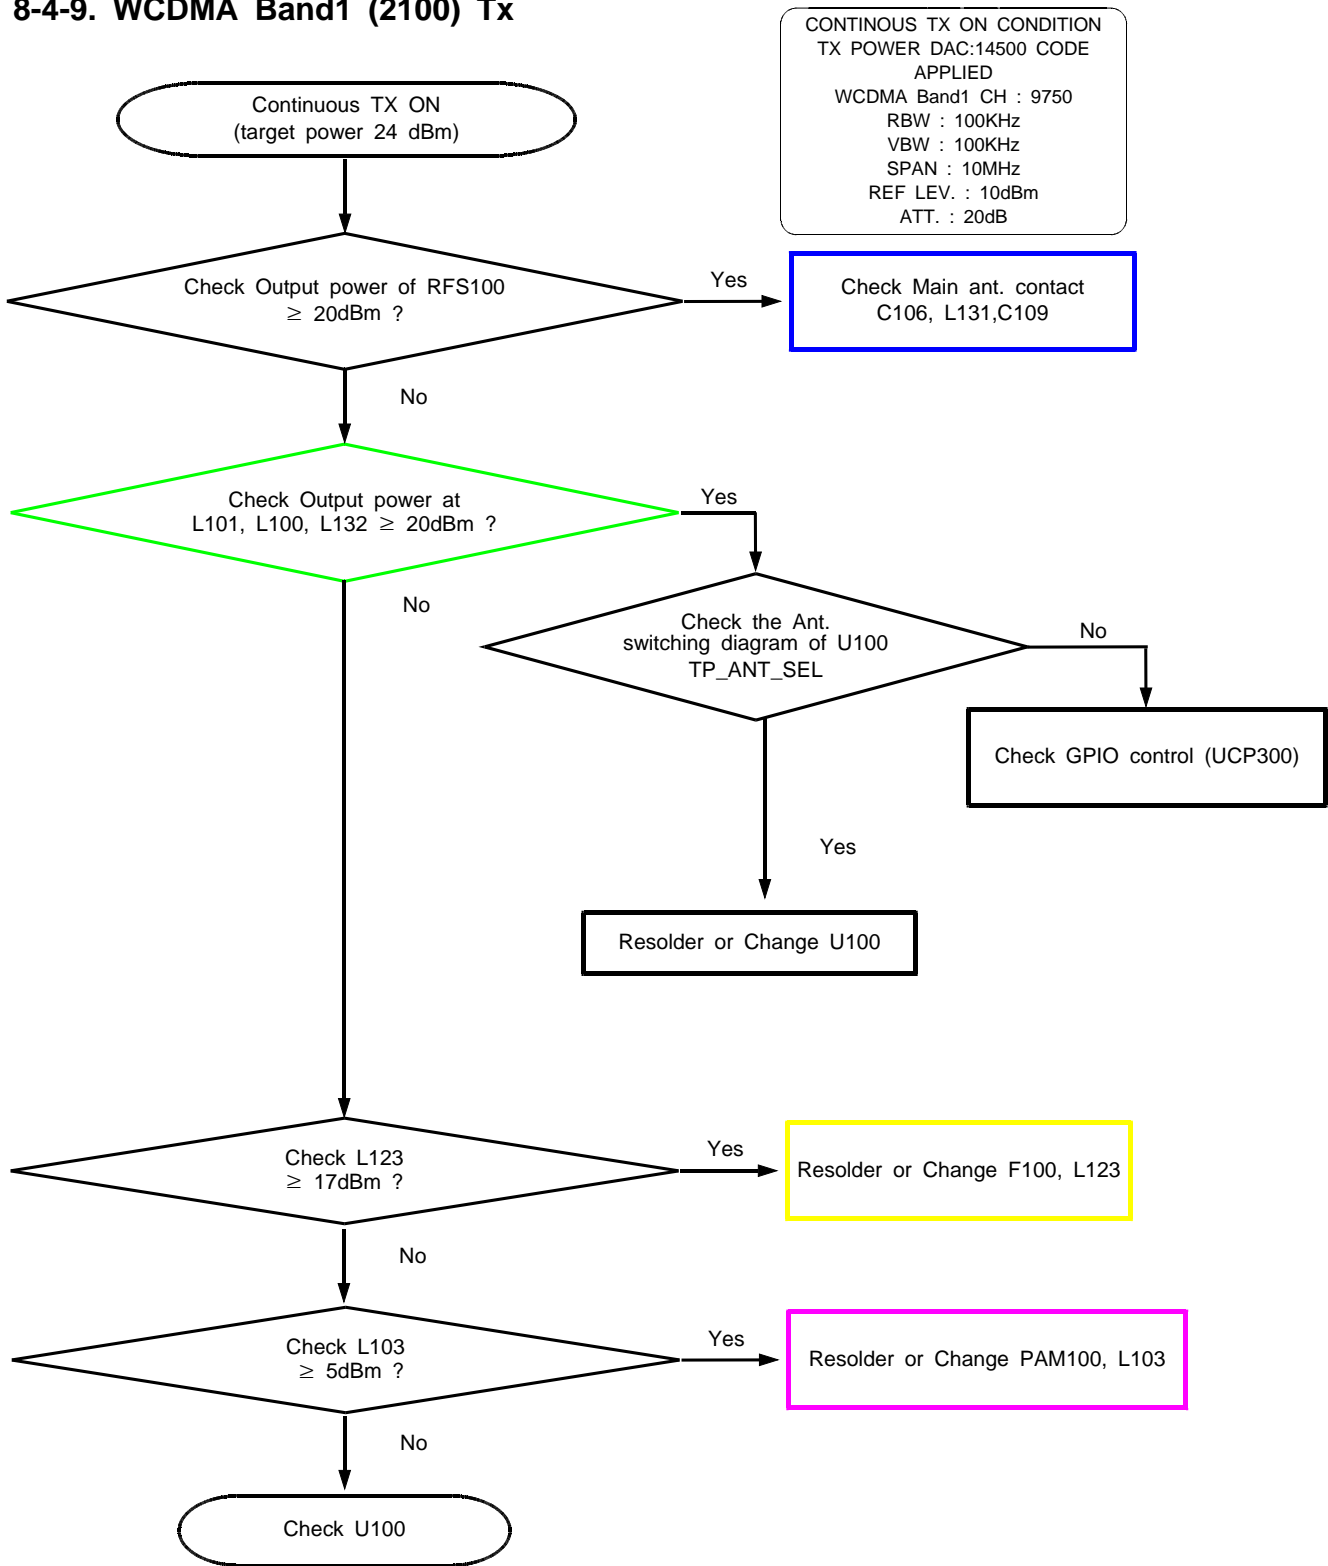

8. Level 3 Repair

8-1. Block Diagram

8-3. LOGIC

8-3-1. Power On

8-3-2. LCD Working

8-3-3. TSP

8-3-4. Audio Working

- Speaker Working

● Receiver Working

● MIC Working

■ Stereo Headset Working

8-3-5. KEY Working

● Power KEY

● Volume Key and Other Sub key

8-3-6. Vibrator Working

8-3-7. T-Flash Card Working

8-3-8. SIM Card Working

8-3-9 CAMERA Working

8-4-1. GSM850 Rx

8-4-2. GSM900 Rx

8-4-3. DCS Rx

8-4-4. PCS Rx

8-4-5. WCDMA Band1 (2100) Rx

8-4-6. WCDMA Band8 (900) Rx

8-4-7. GSM850/900 Tx

8-4-8. DCS/PCS Tx

8-4-9. WCDMA Band1 (2100) Tx

8-4-10. WCDMA Band8 (900) Tx

8-4-11. FM RADIO

8-4-12. Bluetooth

8-4-13. WiFi

8-4-14. GPS