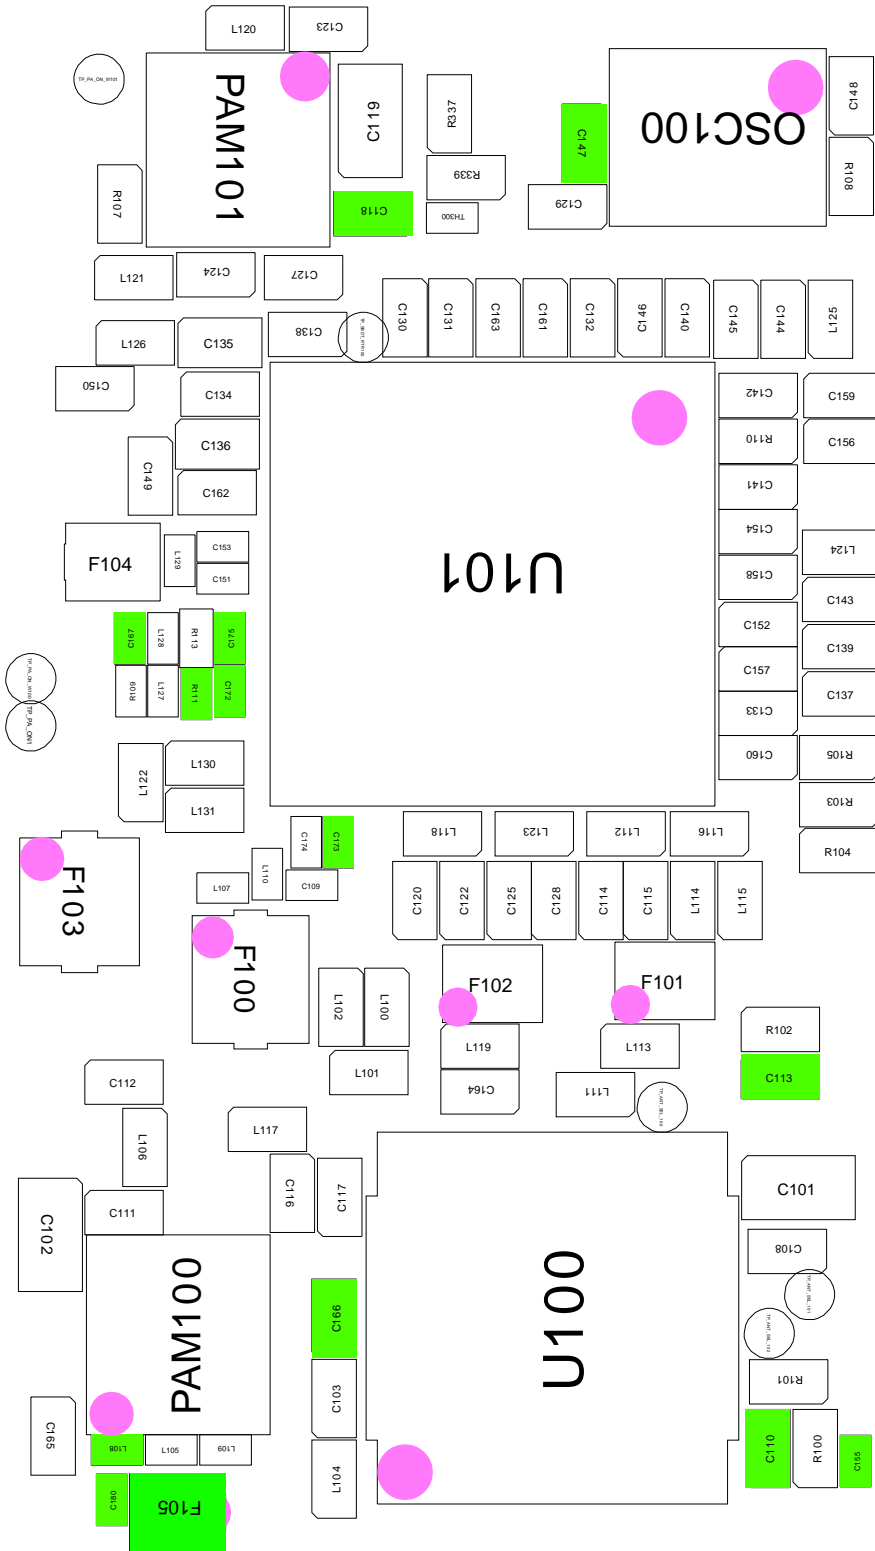

● Receiver Working

● MIC Working

■ Stereo Headset Working

8-3-5. KEY Working

● Power KEY

● Volume Key and Other Sub key

8-3-6. Vibrator Working

8-3-7. T-Flash Card Working

8-3-8. SIM Card Working

8-3-9 CAMERA Working

8-4-1. GSM850 Rx

8-4-2. GSM900 Rx

8-4-3. DCS Rx

8-4-4. PCS Rx

8-4-5. WCDMA Band1 (2100) Rx

8-4-6. WCDMA Band8 (900) Rx

8-4-7. GSM850/900 Tx

8-4-8. DCS/PCS Tx

8-4-9. WCDMA Band1 (2100) Tx

8-4-10. WCDMA Band8 (900) Tx

8-4-11. FM RADIO

8-4-12. Bluetooth

8-4-13. WiFi

8-4-14. GPS