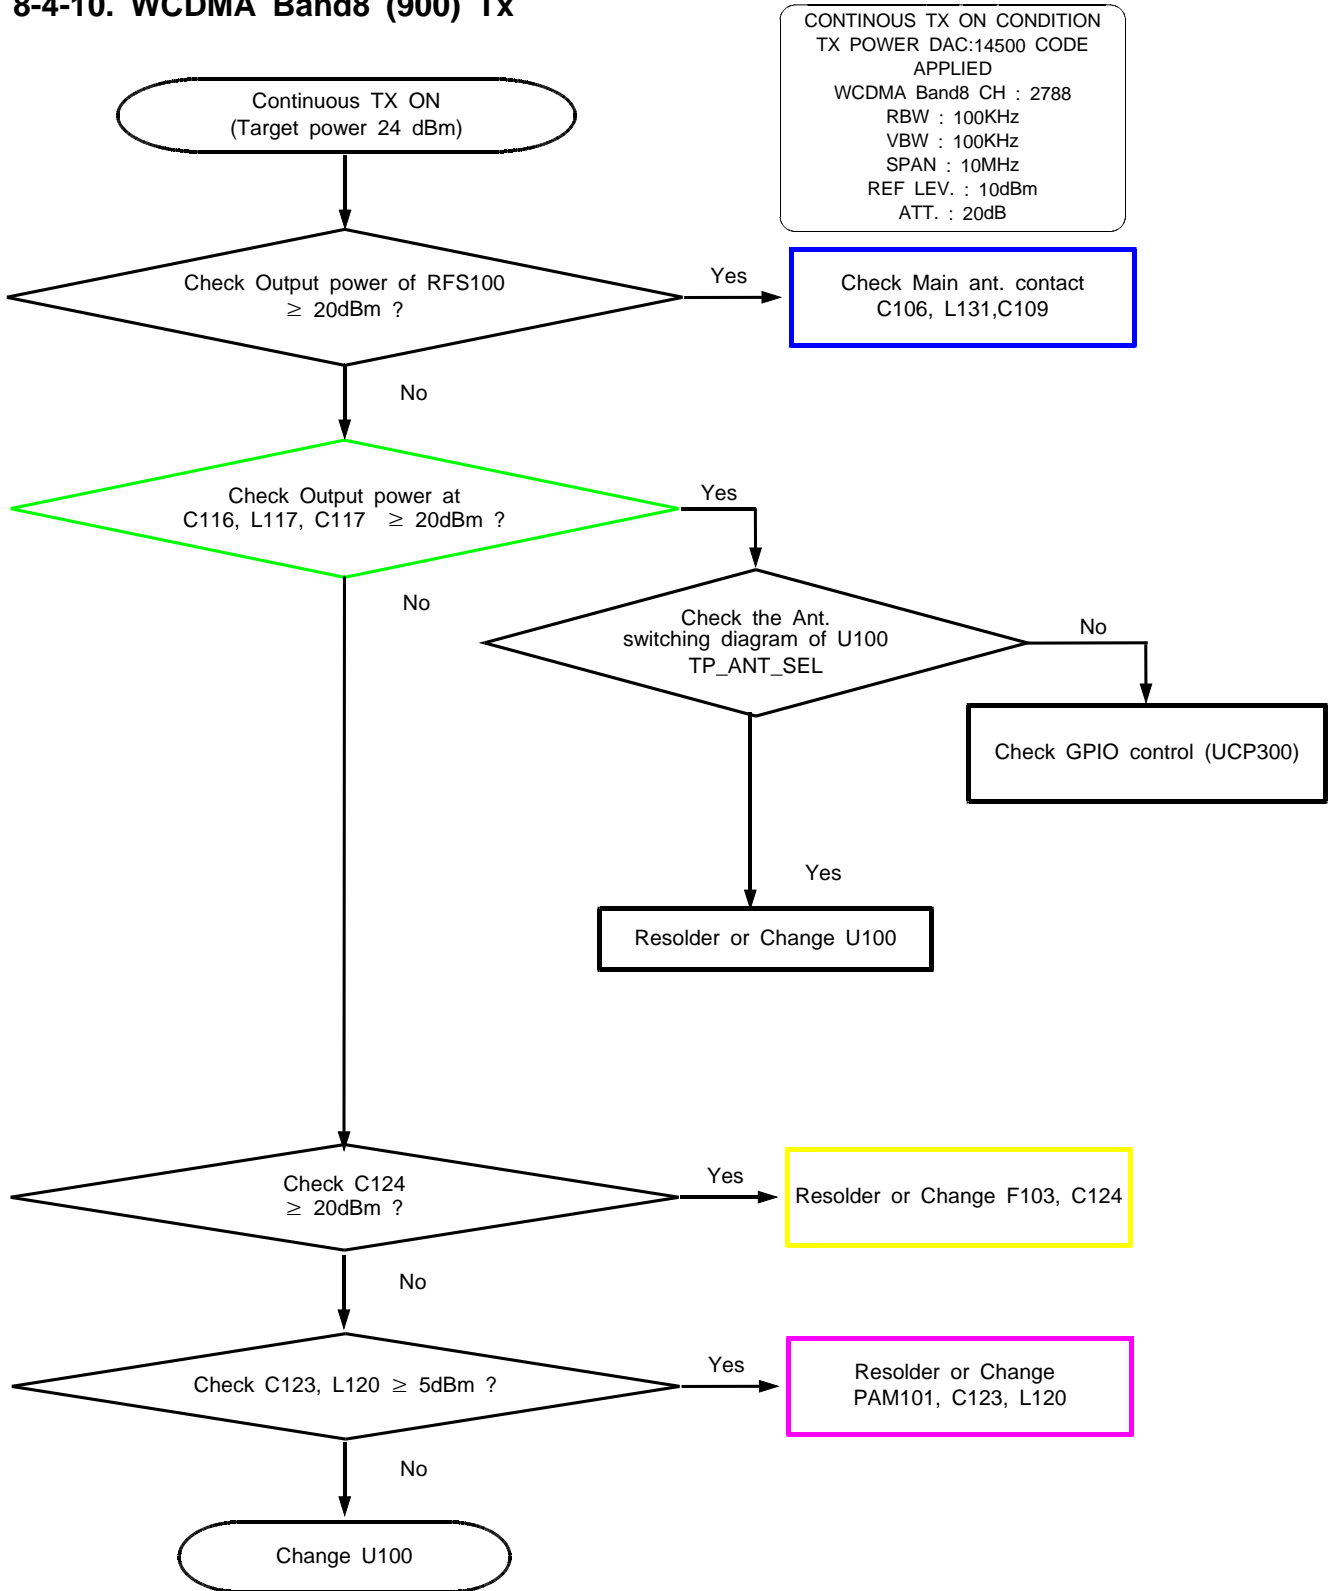

● Receiver Working

● MIC Working

■ Stereo Headset Working

8-3-5. KEY Working

● Power KEY

● Volume Key and Other Sub key

8-3-6. Vibrator Working

8-3-7. T-Flash Card Working

8-3-8. SIM Card Working

8-3-9 CAMERA Working

8-4-1. GSM850 Rx

8-4-2. GSM900 Rx

8-4-3. DCS Rx

8-4-4. PCS Rx

8-4-5. WCDMA Band1 (2100) Rx

8-4-6. WCDMA Band8 (900) Rx

8-4-7. GSM850/900 Tx

8-4-8. DCS/PCS Tx

8-4-9. WCDMA Band1 (2100) Tx

8-4-10. WCDMA Band8 (900) Tx

8-4-11. FM RADIO

8-4-12. Bluetooth

8-4-13. WiFi

8-4-14. GPS