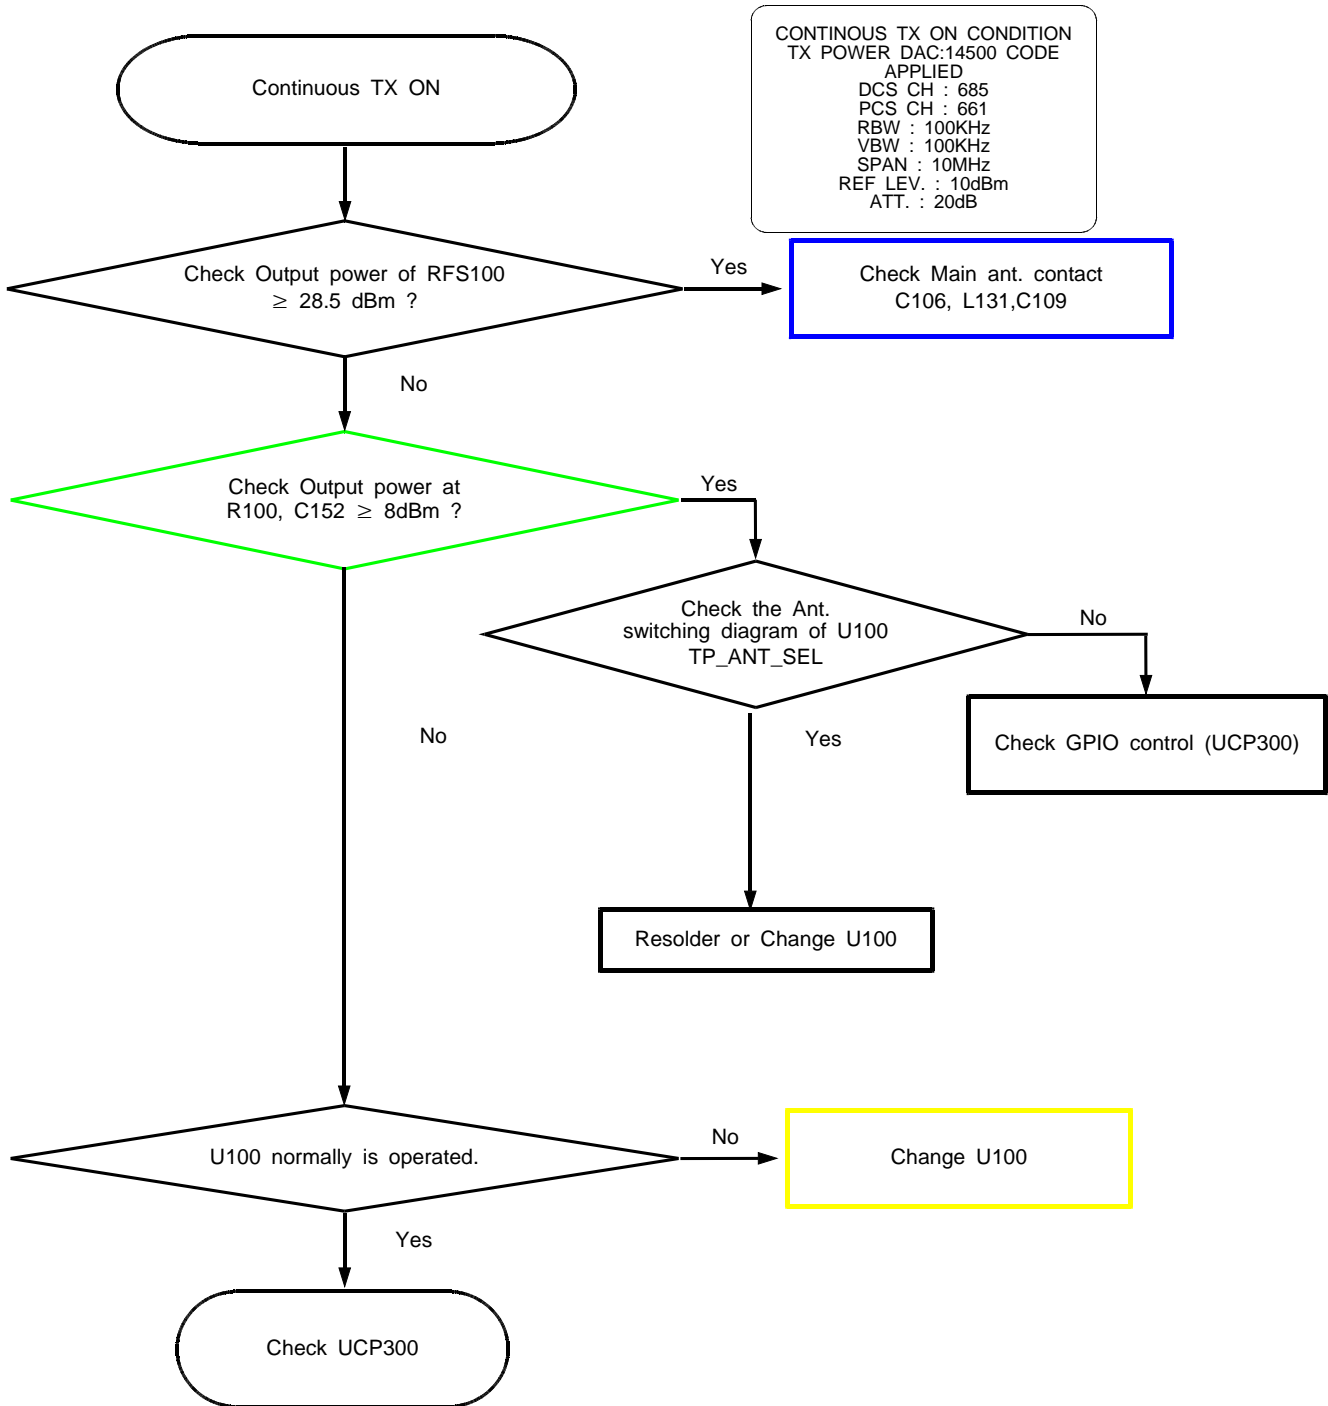

8-4-8. DCS/PCS Tx