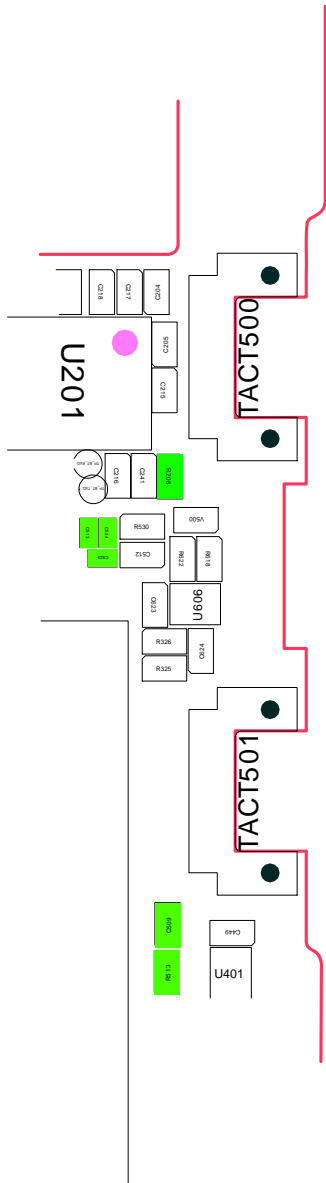

8. Level 3 Repair

8-1. Block Diagram

8-3. LOGIC

8-3-1. Power On

8-3-2. LCD Working

8-3-3. TSP

8-3-4. Audio Working

- Speaker Working

● Receiver Working

● MIC Working

■ Stereo Headset Working

8-3-5. KEY Working

● Power KEY

● Volume Key and Other Sub key

8-3-6. Vibrator Working

8-3-7. T-Flash Card Working

8-3-8. SIM Card Working

8-3-9 CAMERA Working

8-4-1. GSM850 Rx

8-4-2. GSM900 Rx

8-4-3. DCS Rx

8-4-4. PCS Rx

8-4-5. WCDMA Band1 (2100) Rx

8-4-6. WCDMA Band8 (900) Rx

8-4-7. GSM850/900 Tx

8-4-8. DCS/PCS Tx

8-4-9. WCDMA Band1 (2100) Tx

8-4-10. WCDMA Band8 (900) Tx

8-4-11. FM RADIO

8-4-12. Bluetooth

8-4-13. WiFi

8-4-14. GPS