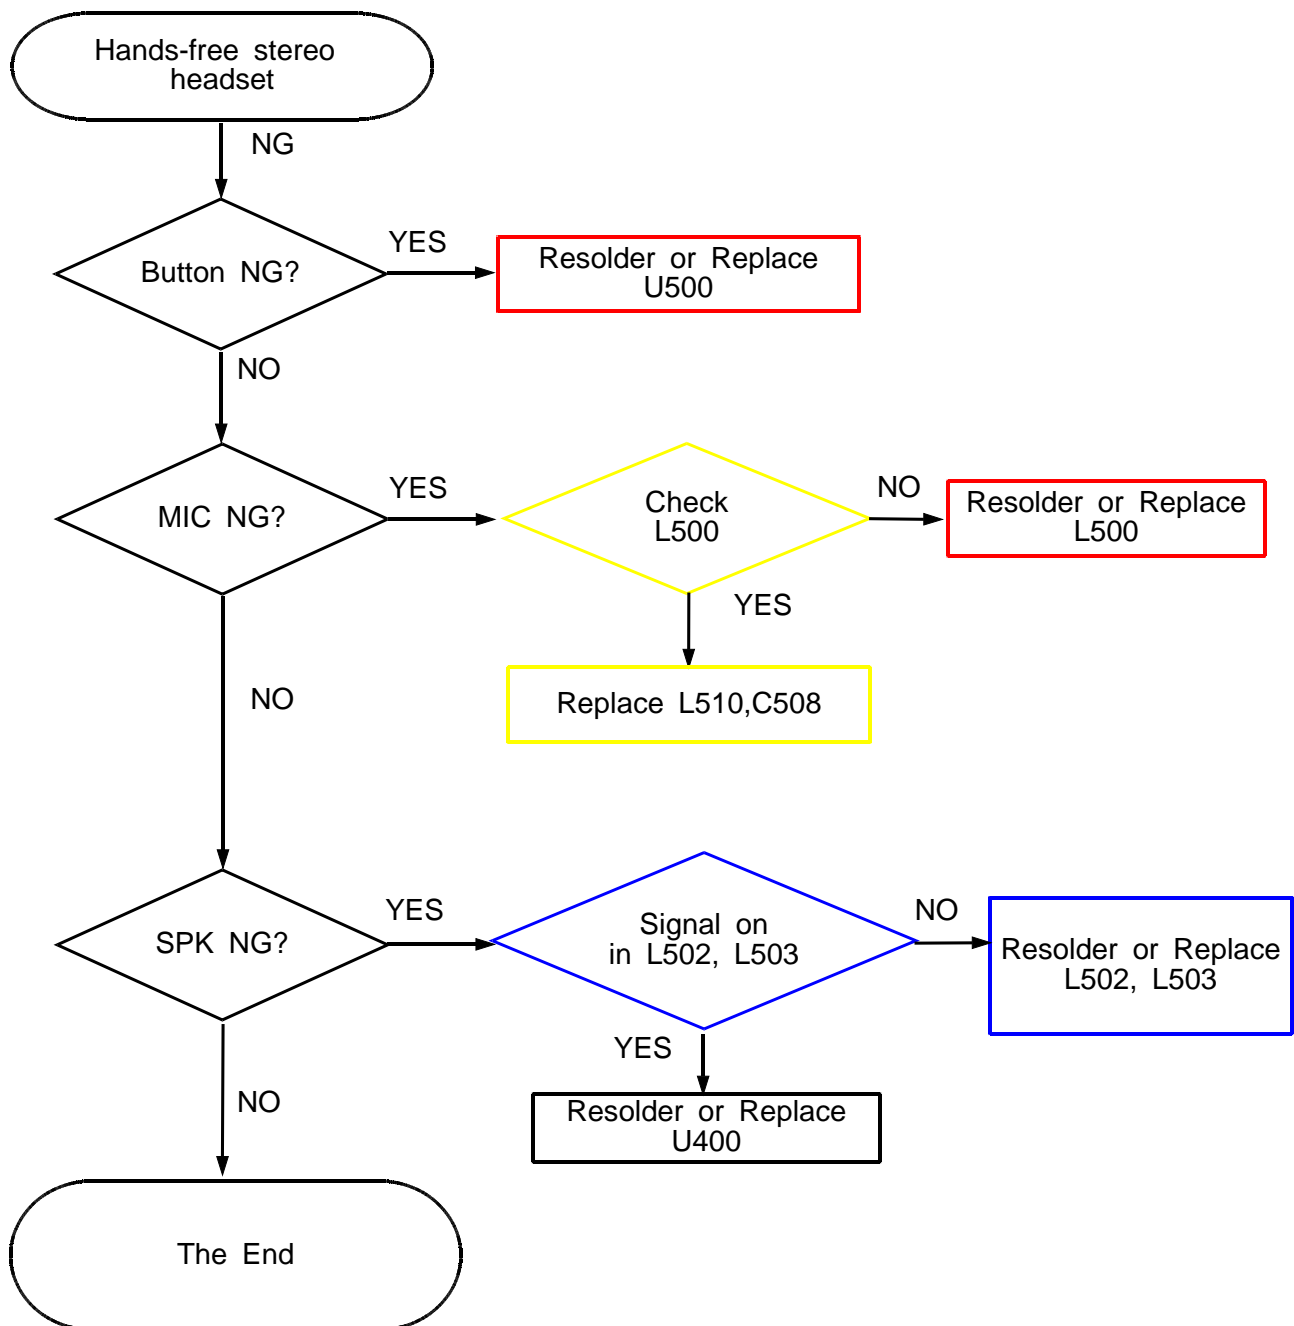

8. Level 3 Repair

8-1. Block Diagram

8-3. LOGIC

8-3-1. Power On

8-3-2. LCD Working

8-3-3. TSP

8-3-4. Audio Working

- Speaker Working

● Receiver Working

● MIC Working

■ Stereo Headset Working

8-3-5. KEY Working

● Power KEY

● Volume Key and Other Sub key

8-3-6. Vibrator Working

8-3-7. T-Flash Card Working

8-3-8. SIM Card Working

8-3-9 CAMERA Working

8-4-1. GSM850 Rx

8-4-2. GSM900 Rx

8-4-3. DCS Rx

8-4-4. PCS Rx

8-4-5. WCDMA Band1 (2100) Rx

8-4-6. WCDMA Band8 (900) Rx