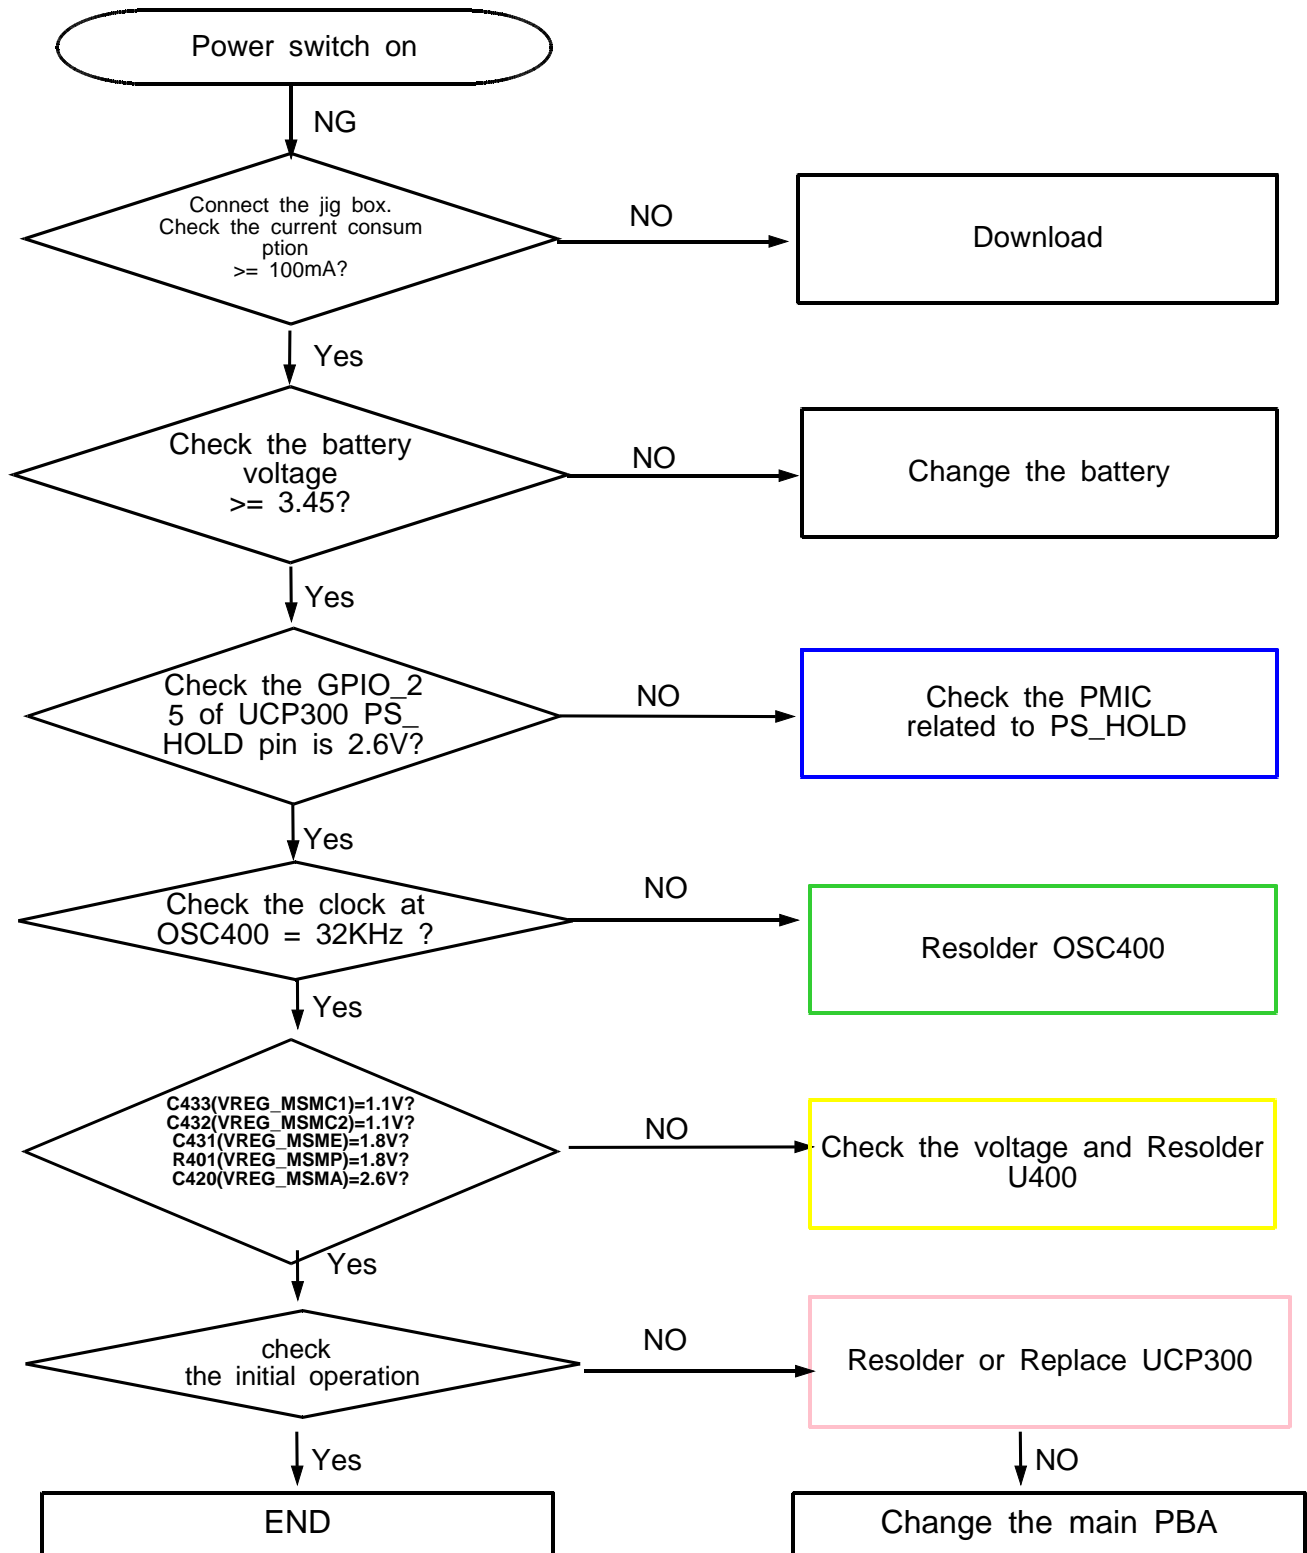

8. Level 3 Repair

8-1. Block Diagram

8-3. LOGIC

8-3-1. Power On

8-3-2. LCD Working

8-3-3. TSP

8-3-4. Audio Working

- Speaker Working

● Receiver Working

● MIC Working

■ Stereo Headset Working

8-3-5. KEY Working

● Power KEY

● Volume Key and Other Sub key

8-3-6. Vibrator Working

8-3-7. T-Flash Card Working

8-3-8. SIM Card Working

8-3-9 CAMERA Working

8-4-1. GSM850 Rx

8-4-2. GSM900 Rx

8-4-3. DCS Rx

8-4-4. PCS Rx

8-4-5. WCDMA Band1 (2100) Rx

8-4-6. WCDMA Band8 (900) Rx