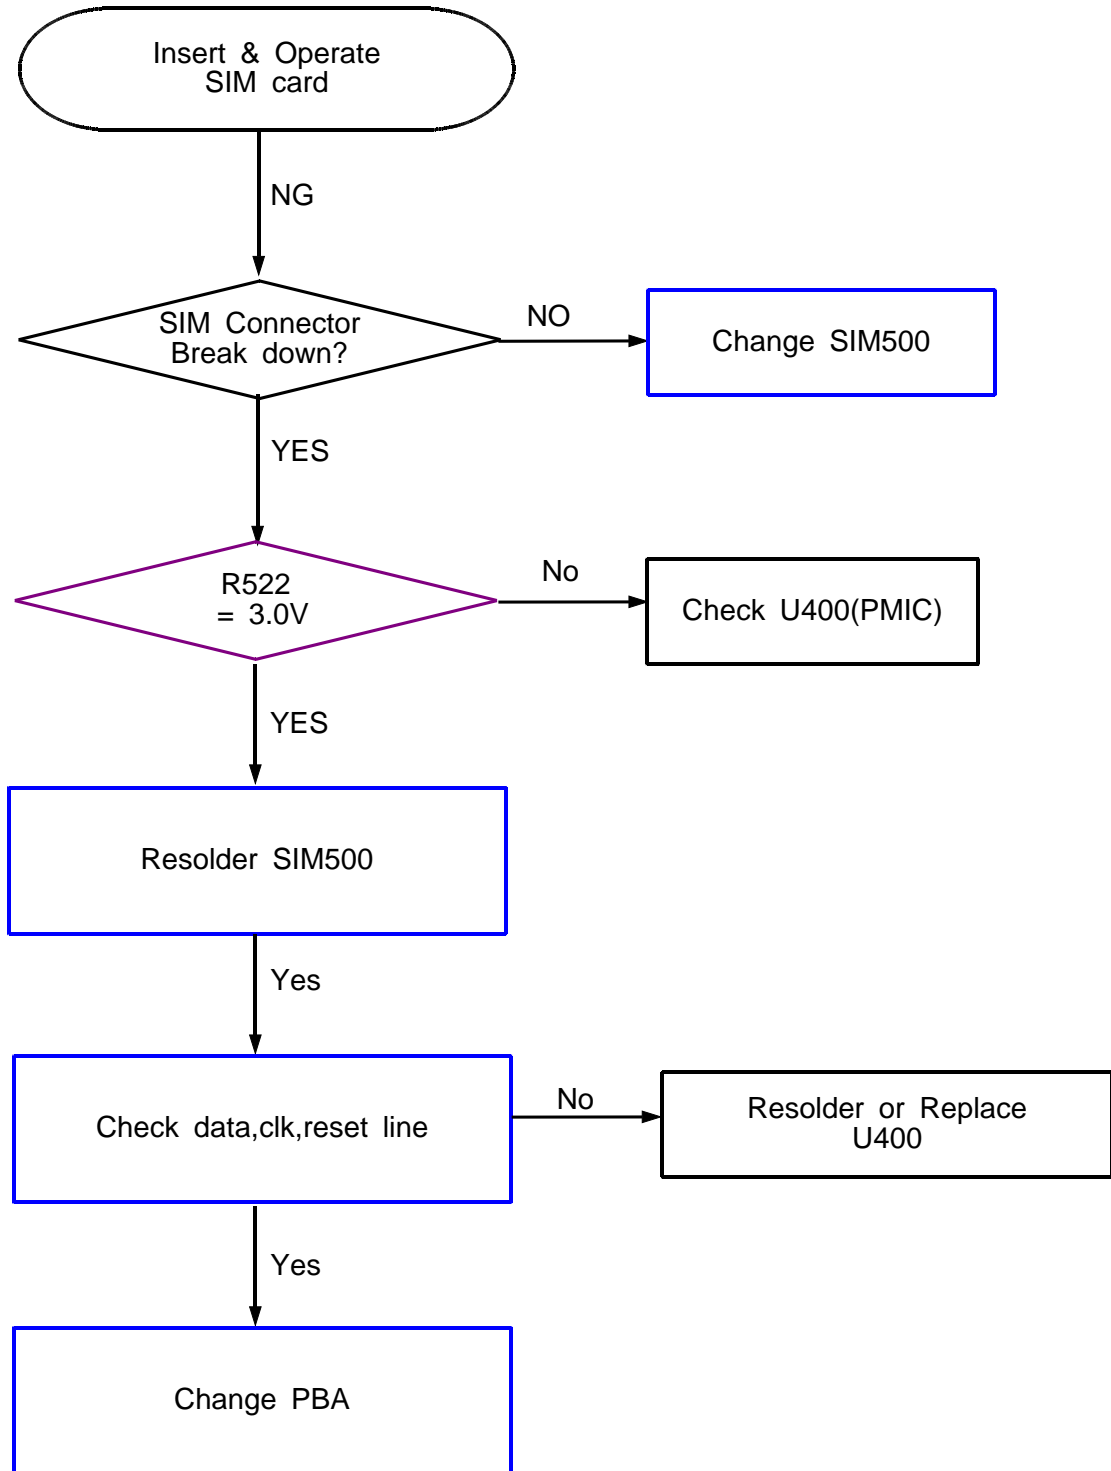

8. Level 3 Repair

8-1. Block Diagram

8-3. LOGIC

8-3-1. Power On

8-3-2. LCD Working

8-3-3. TSP

8-3-4. Audio Working

- Speaker Working

● Receiver Working

● MIC Working

■ Stereo Headset Working

8-3-5. KEY Working

● Power KEY

● Volume Key and Other Sub key

8-3-6. Vibrator Working

8-3-7. T-Flash Card Working

8-3-8. SIM Card Working

8-3-9 CAMERA Working

8-4-1. GSM850 Rx

8-4-2. GSM900 Rx

8-4-3. DCS Rx

8-4-4. PCS Rx

8-4-5. WCDMA Band1 (2100) Rx

8-4-6. WCDMA Band8 (900) Rx