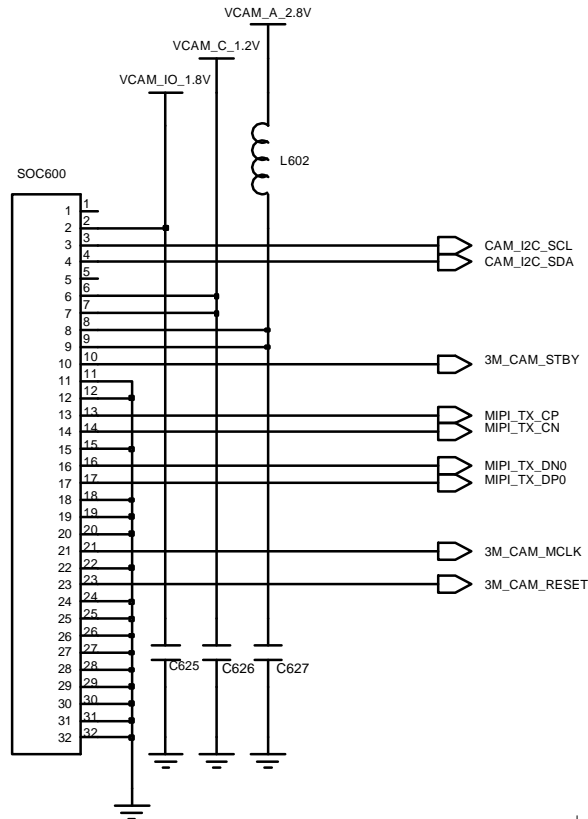

8. Level 3 Repair

8-1. Block Diagram

8-3. LOGIC

8-3-1. Power On

8-3-2. LCD Working

8-3-3. TSP

8-3-4. Audio Working

- Speaker Working

● Receiver Working

● MIC Working

■ Stereo Headset Working

8-3-5. KEY Working

● Power KEY

● Volume Key and Other Sub key

8-3-6. Vibrator Working

8-3-7. T-Flash Card Working

8-3-8. SIM Card Working

8-3-9 CAMERA Working

8-4-1. GSM850 Rx

8-4-2. GSM900 Rx

8-4-3. DCS Rx

8-4-4. PCS Rx

8-4-5. WCDMA Band1 (2100) Rx

8-4-6. WCDMA Band8 (900) Rx