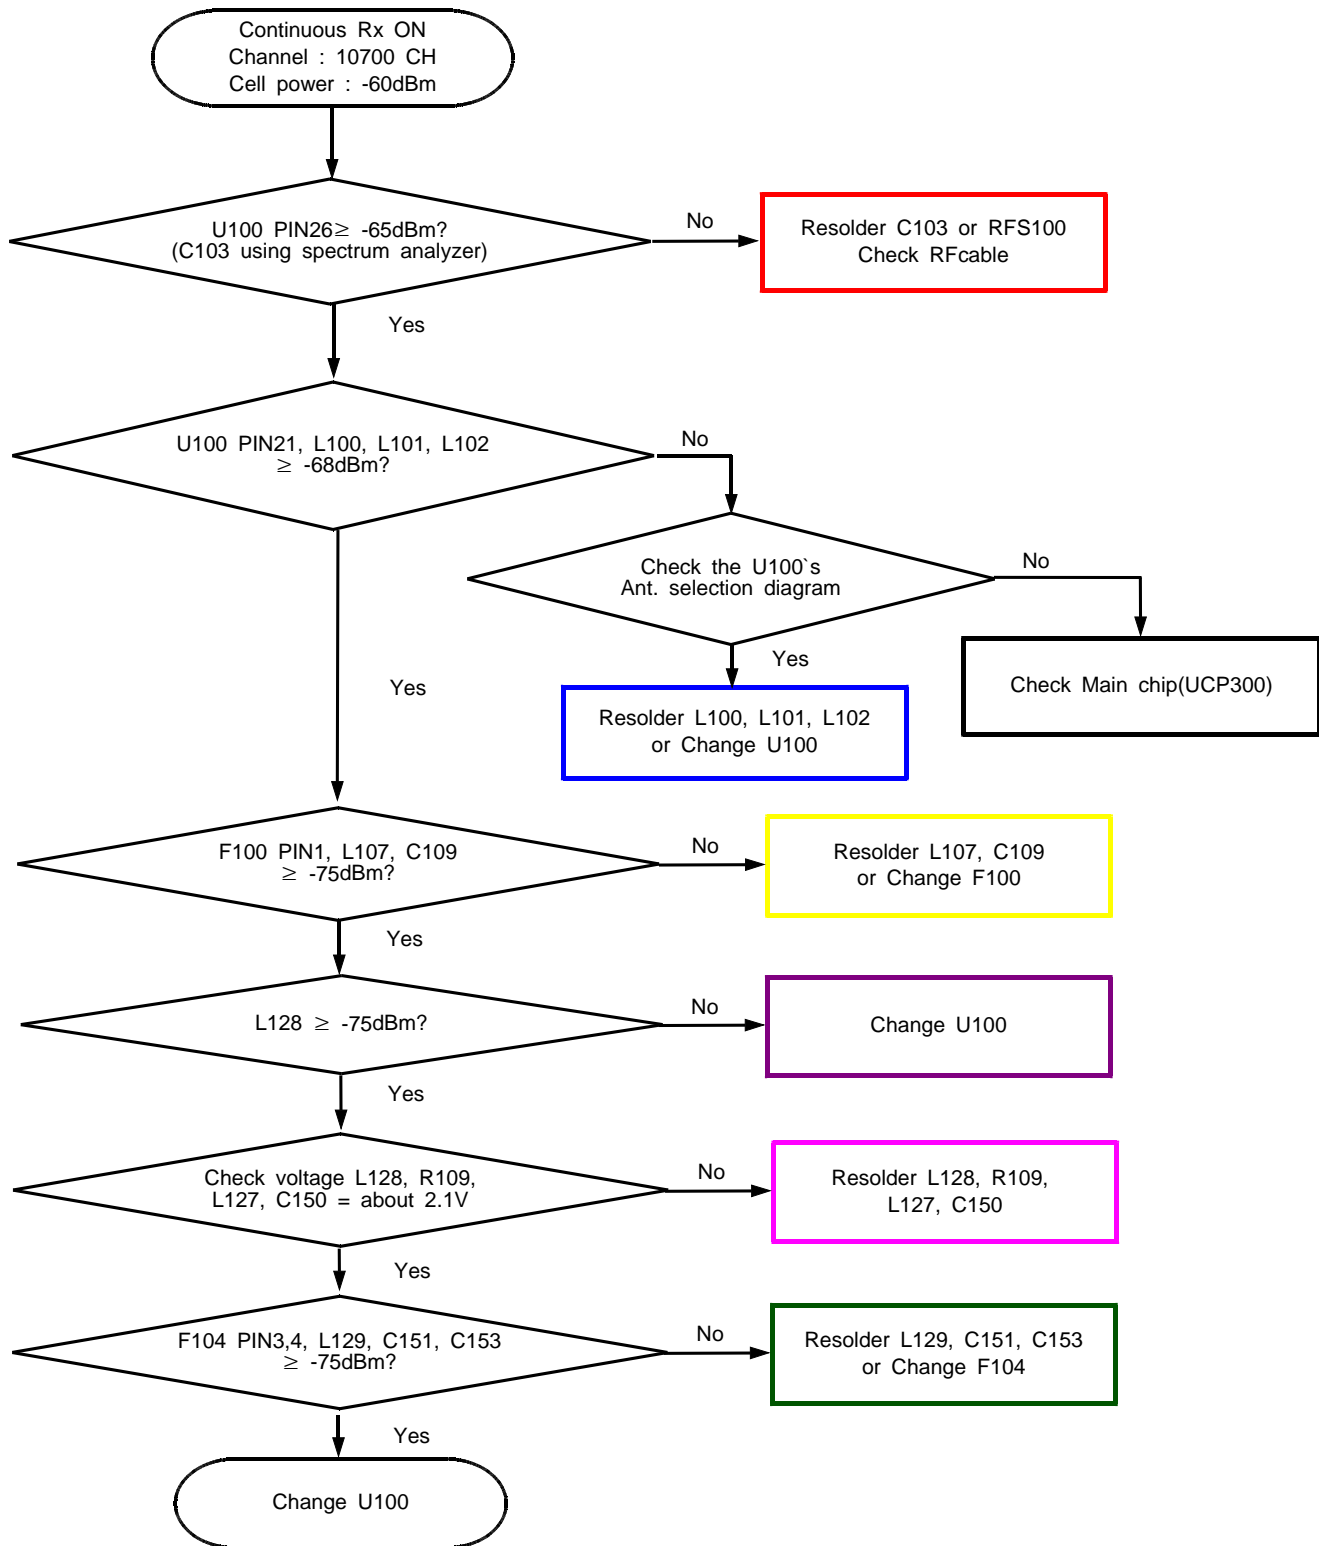

● Receiver Working

● MIC Working

■ Stereo Headset Working

8-3-5. KEY Working

● Power KEY

● Volume Key and Other Sub key

8-3-6. Vibrator Working

8-3-7. T-Flash Card Working

8-3-8. SIM Card Working

8-3-9 CAMERA Working

8-4-1. GSM850 Rx

8-4-2. GSM900 Rx

8-4-3. DCS Rx

8-4-4. PCS Rx

8-4-5. WCDMA Band1 (2100) Rx

8-4-6. WCDMA Band8 (900) Rx

8-4-7. GSM850/900 Tx

8-4-8. DCS/PCS Tx

8-4-9. WCDMA Band1 (2100) Tx

8-4-10. WCDMA Band8 (900) Tx

8-4-11. FM RADIO

8-4-12. Bluetooth

8-4-13. WiFi

8-4-14. GPS