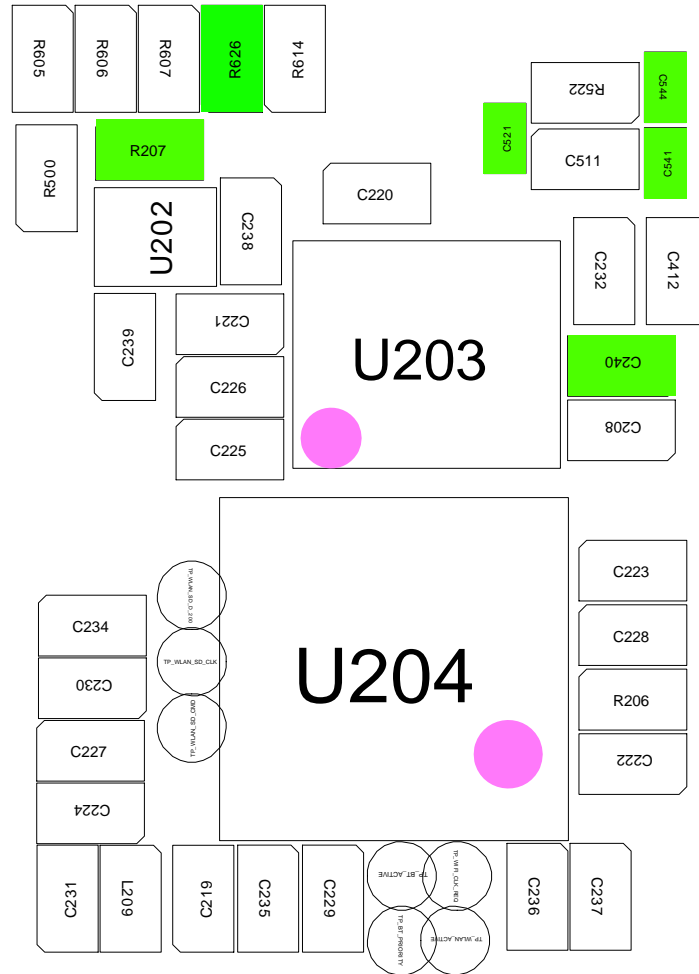

8. Level 3 Repair

8-1. Block Diagram

8-3. LOGIC

8-3-1. Power On

8-3-2. LCD Working

8-3-3. TSP

8-3-4. Audio Working

- Speaker Working

● Receiver Working

● MIC Working

■ Stereo Headset Working

8-3-5. KEY Working

● Power KEY

● Volume Key and Other Sub key

8-3-6. Vibrator Working

8-3-7. T-Flash Card Working

8-3-8. SIM Card Working

8-3-9 CAMERA Working

8-4-1. GSM850 Rx

8-4-2. GSM900 Rx

8-4-3. DCS Rx

8-4-4. PCS Rx

8-4-5. WCDMA Band1 (2100) Rx

8-4-6. WCDMA Band8 (900) Rx

8-4-7. GSM850/900 Tx

8-4-8. DCS/PCS Tx

8-4-9. WCDMA Band1 (2100) Tx

8-4-10. WCDMA Band8 (900) Tx

8-4-11. FM RADIO

8-4-12. Bluetooth

8-4-13. WiFi

8-4-14. GPS