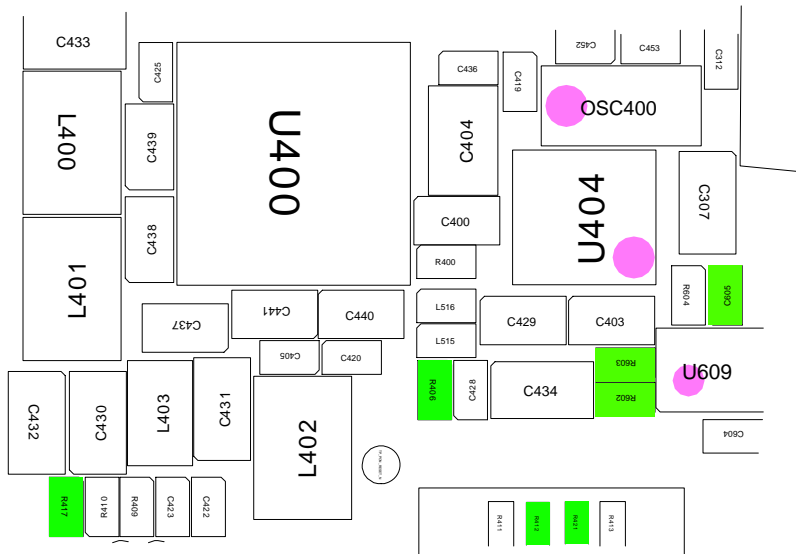

8. Level 3 Repair

8-1. Block Diagram

8-3. LOGIC

8-3-1. Power On

8-3-2. LCD Working

8-3-3. TSP

8-3-4. Audio Working

- Speaker Working

● Receiver Working

● MIC Working

■ Stereo Headset Working

8-3-5. KEY Working

● Power KEY

● Volume Key and Other Sub key

8-3-6. Vibrator Working

8-3-7. T-Flash Card Working

8-3-8. SIM Card Working

8-3-9 CAMERA Working

8-4-1. GSM850 Rx

8-4-2. GSM900 Rx

8-4-3. DCS Rx

8-4-4. PCS Rx

8-4-5. WCDMA Band1 (2100) Rx

8-4-6. WCDMA Band8 (900) Rx