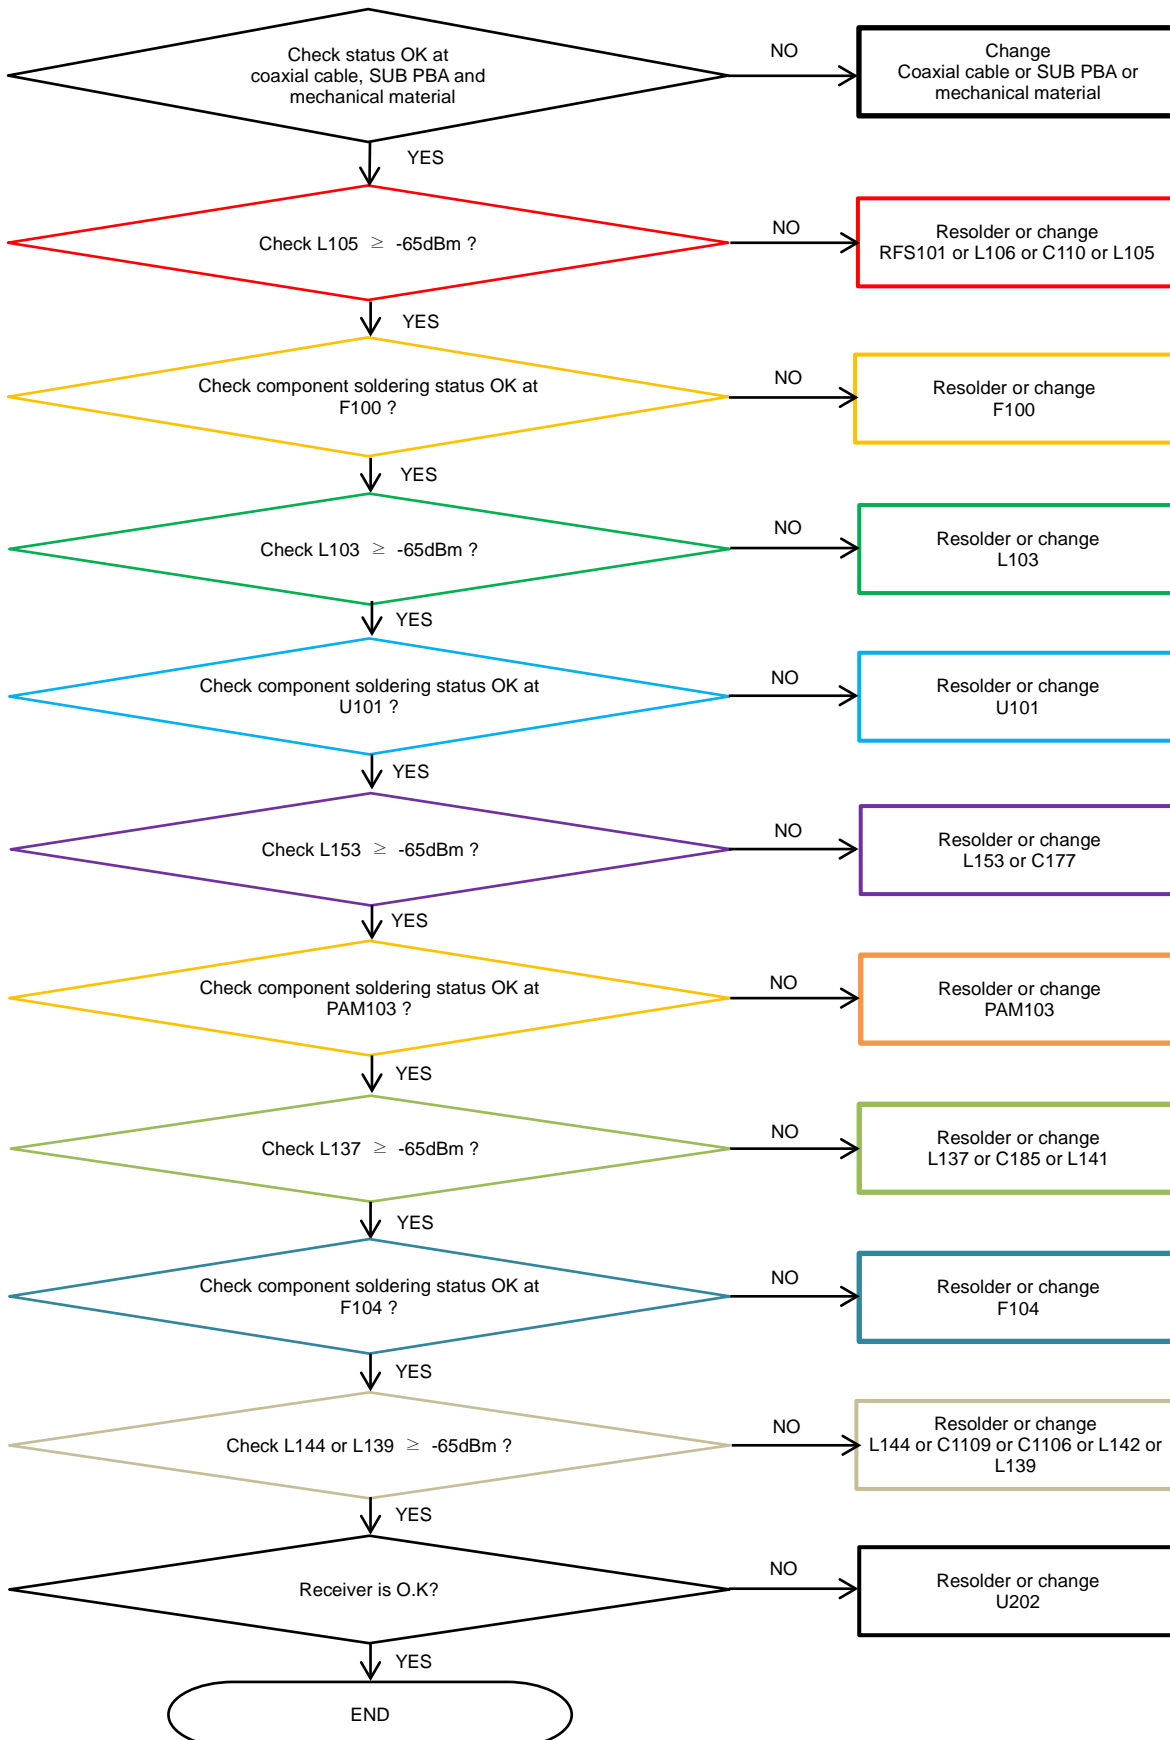

8. Level 3 Repair

8-4-24. WCDMA B1/4, TD-SCDMA B34/39, LTE B1/4/39/66 Rx

8. Level 3 Repair

8-4-25. LTE B32 Rx

8. Level 3 Repair

8-4-26. GSM1800/1900, WCDMA B2, LTE B2/3/25 Rx

8. Level 3 Repair

8-4-27. LTE B3 4Rx D

8. Level 3 Repair

8-4-28. LTE B1/4 4RxD

8. Level 3 Repair

8-4-29. LTE B7/38/40/41 Rx

8. Level 3 Repair

8-4-30. LTE B5/8/12/13/17/18/19/20/26/28 , WCDMA B5/8 , GSM850/900 DRx

8. Level 3 Repair

8-4-31. LTE B1/4/7/38/40/41/66 , WCDMA B1/4 DRx