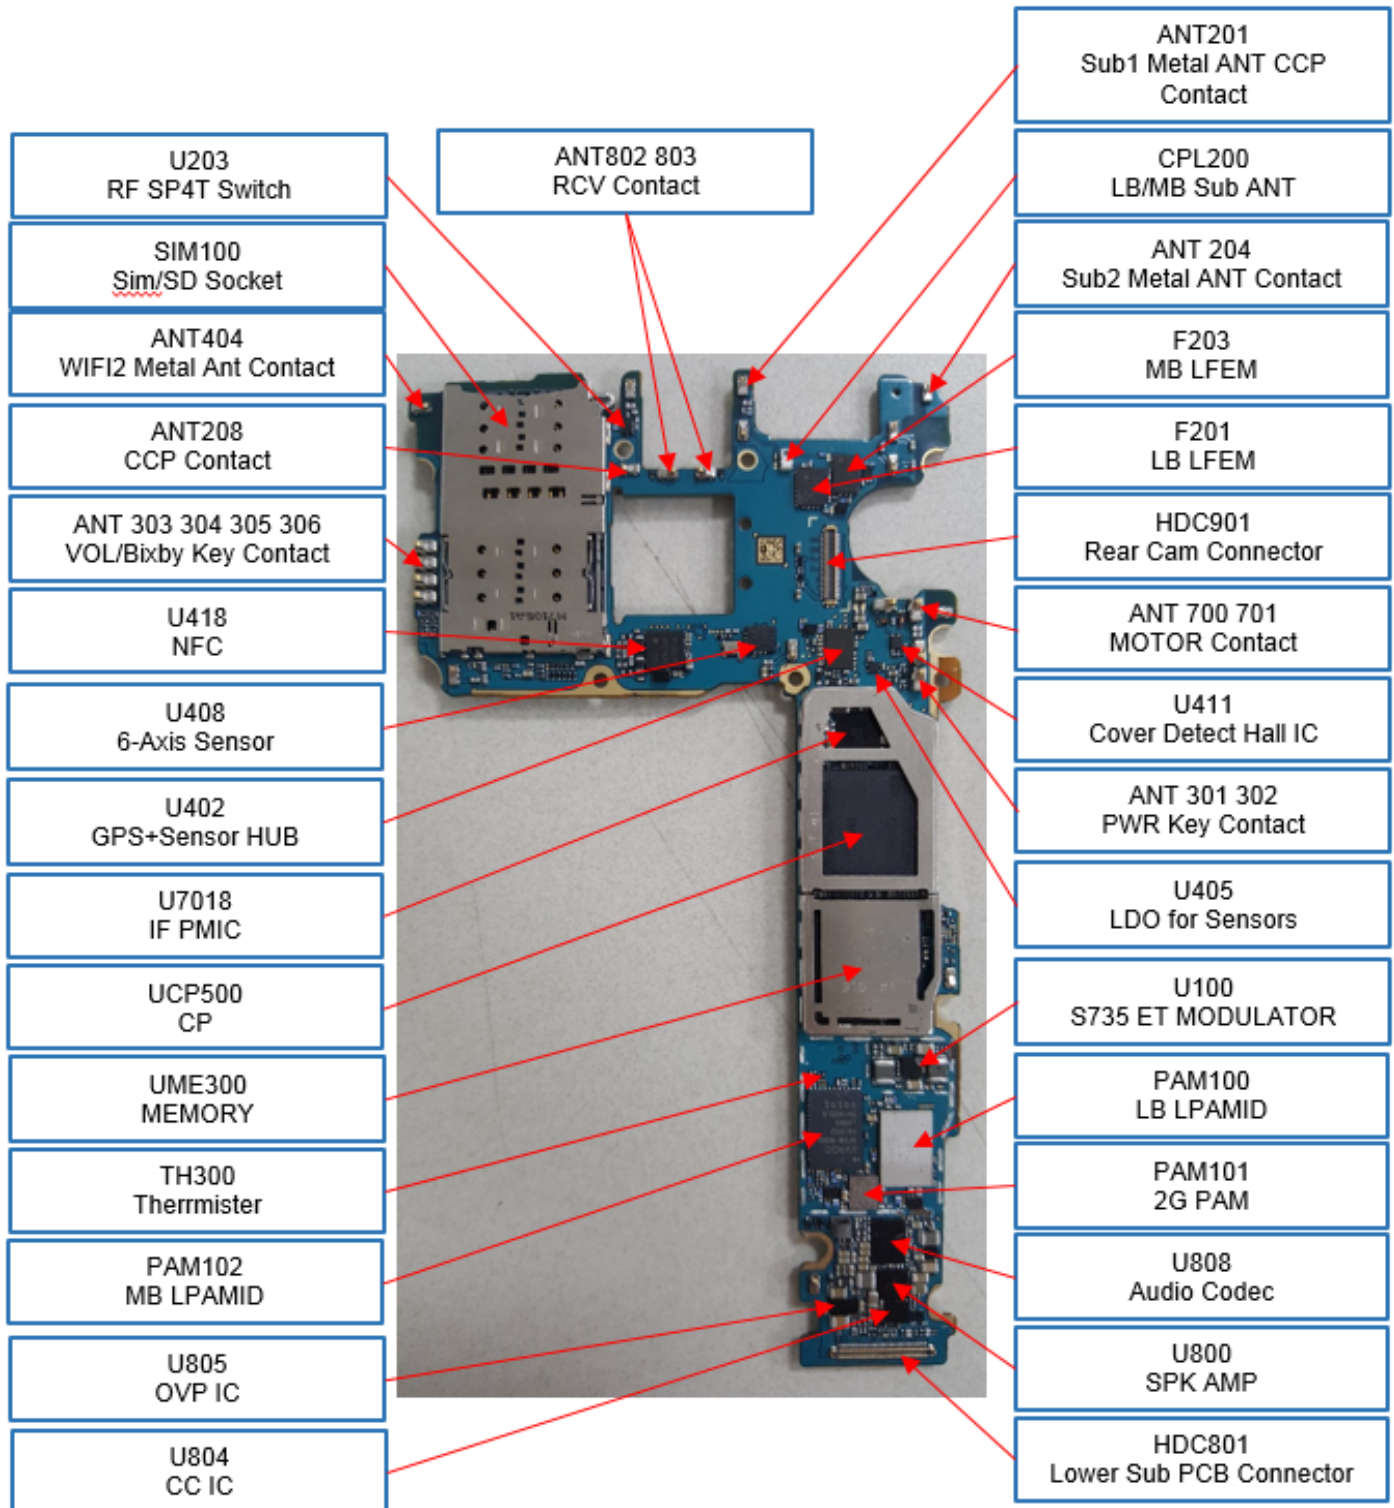

8. Level 3 Repair

8-1. Components Layout

8. Level 3 Repair

SM-G950F REV0.7

Confidential

JTAG5000

JTAG5001

JTAG5002

JTAG5003

8. Level 3 Repair

8-3. Flow chart of Troubleshooting.

	
<p style="text-align: center;">Oscilloscope</p>	<p style="text-align: center;">Digital Multimeter</p>
	
<p style="text-align: center;">Power Supply</p>	<p style="text-align: center;">+ driver, ESD Safe Tweezer</p>
	
<p style="text-align: center;">8960 & Spectrum Analyzer</p>	<p style="text-align: center;">Soldering iron</p>

8. Level 3 Repair

8-4-1. Power On

8. Level 3 Repair

8-4-2. Initial

8. Level 3 Repair

8-4-3. No Service

8. Level 3 Repair

8-4-3. SIM Part

8. Level 3 Repair

8-4-4. T-Flash Part

8. Level 3 Repair

8-4-5-1. Cable Charging Part (Normal/Fast)

8. Level 3 Repair

8-4-5-2. Wireless Charging Part (Normal/Fast)

8. Level 3 Repair

8-4-6. OTG