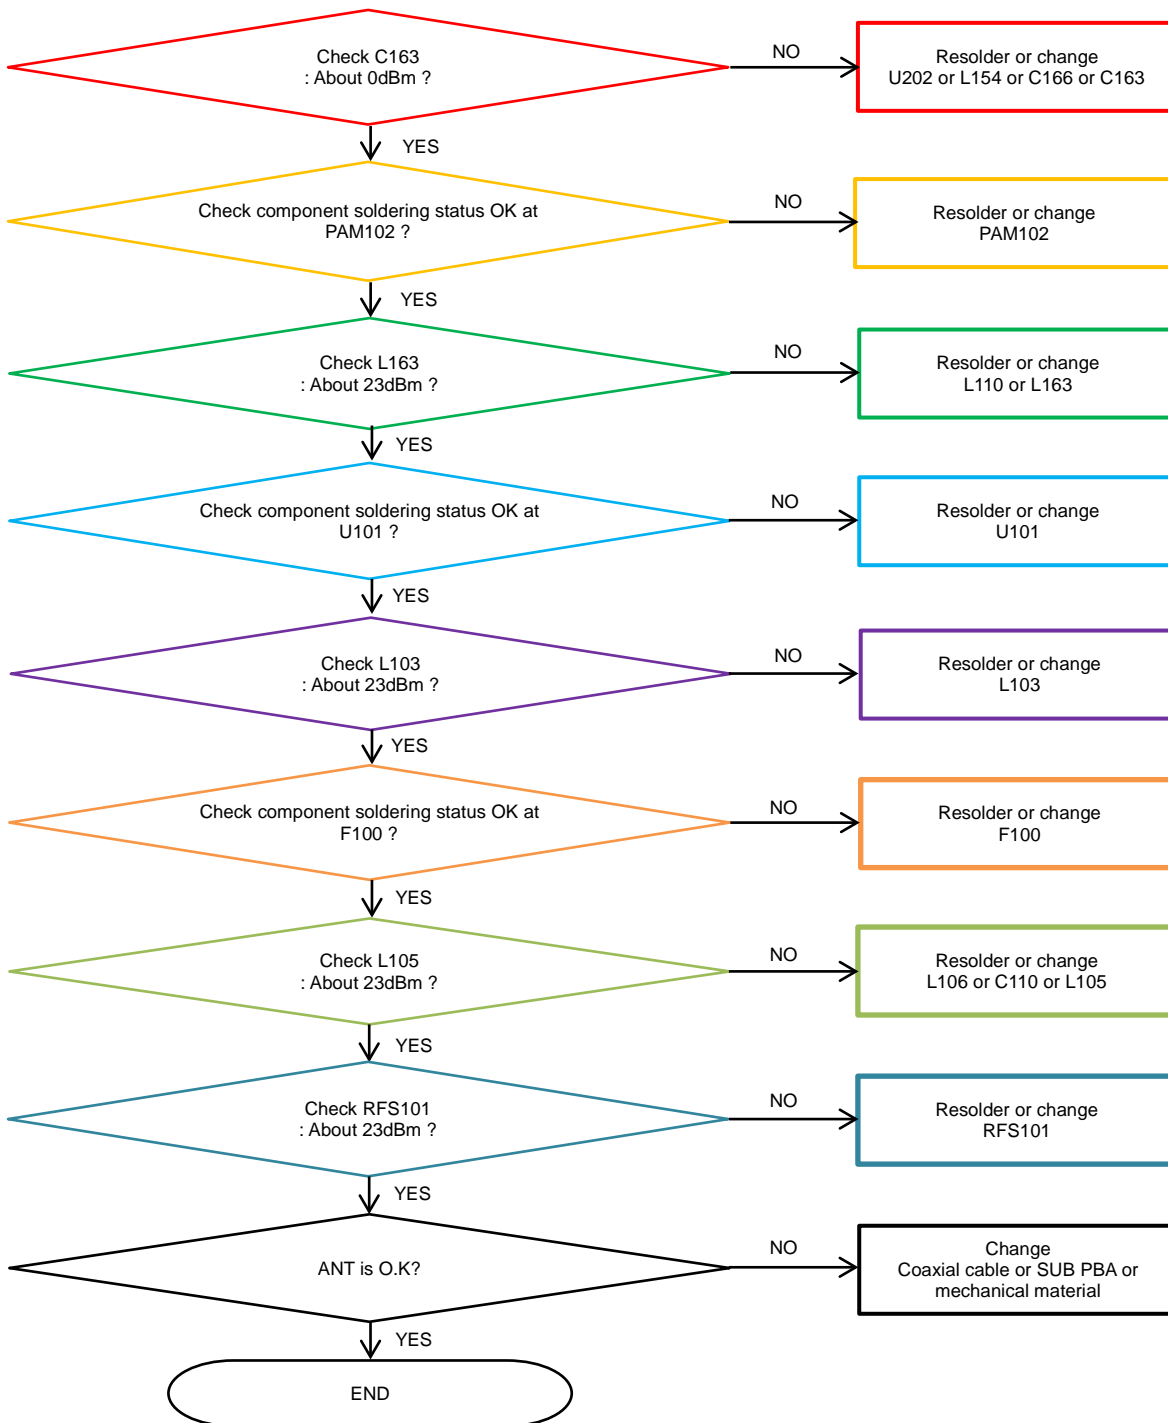

8. Level 3 Repair

8-4-32. LTE B2/3/25 , WCDMA B2 , GSM1800/1900 DRx

8. Level 3 Repair

8-4-33. LTE B32 DRx

8. Level 3 Repair

8-4-34. LTE B39 DRx , B1/4/7 4Rx(DRx2)

8. Level 3 Repair

8-4-35. LTE B40 4Rx(DRxD)

8. Level 3 Repair

8-4-36. LTE B3 4RxDR(DRx2)

8. Level 3 Repair

8-4-37. WCDMA B5/8, LTE B5/8/12/17/18/19/20/26/28 Tx

8. Level 3 Repair

8-4-38. LTE B13 Tx

8. Level 3 Repair

8-4-39. GSM 850/900 Tx

8. Level 3 Repair

8-4-40. GSM 1800/1900 Tx

8. Level 3 Repair

8-4-41. WCDMA B1/2/4, TD-SCDMA B34/39, LTE B1/2/3/4/25/39 Tx

8. Level 3 Repair

8-4-42. LTE B7 Tx

8. Level 3 Repair

8-4-43. LTE B38/40/41 Tx

8. Level 3 Repair

8-4-44. Fingerprint Sensor

8. Level 3 Repair

8-4-45. DeX Station

8. Level 3 Repair

8-5. Service Schematics

- NC Point(Top View)