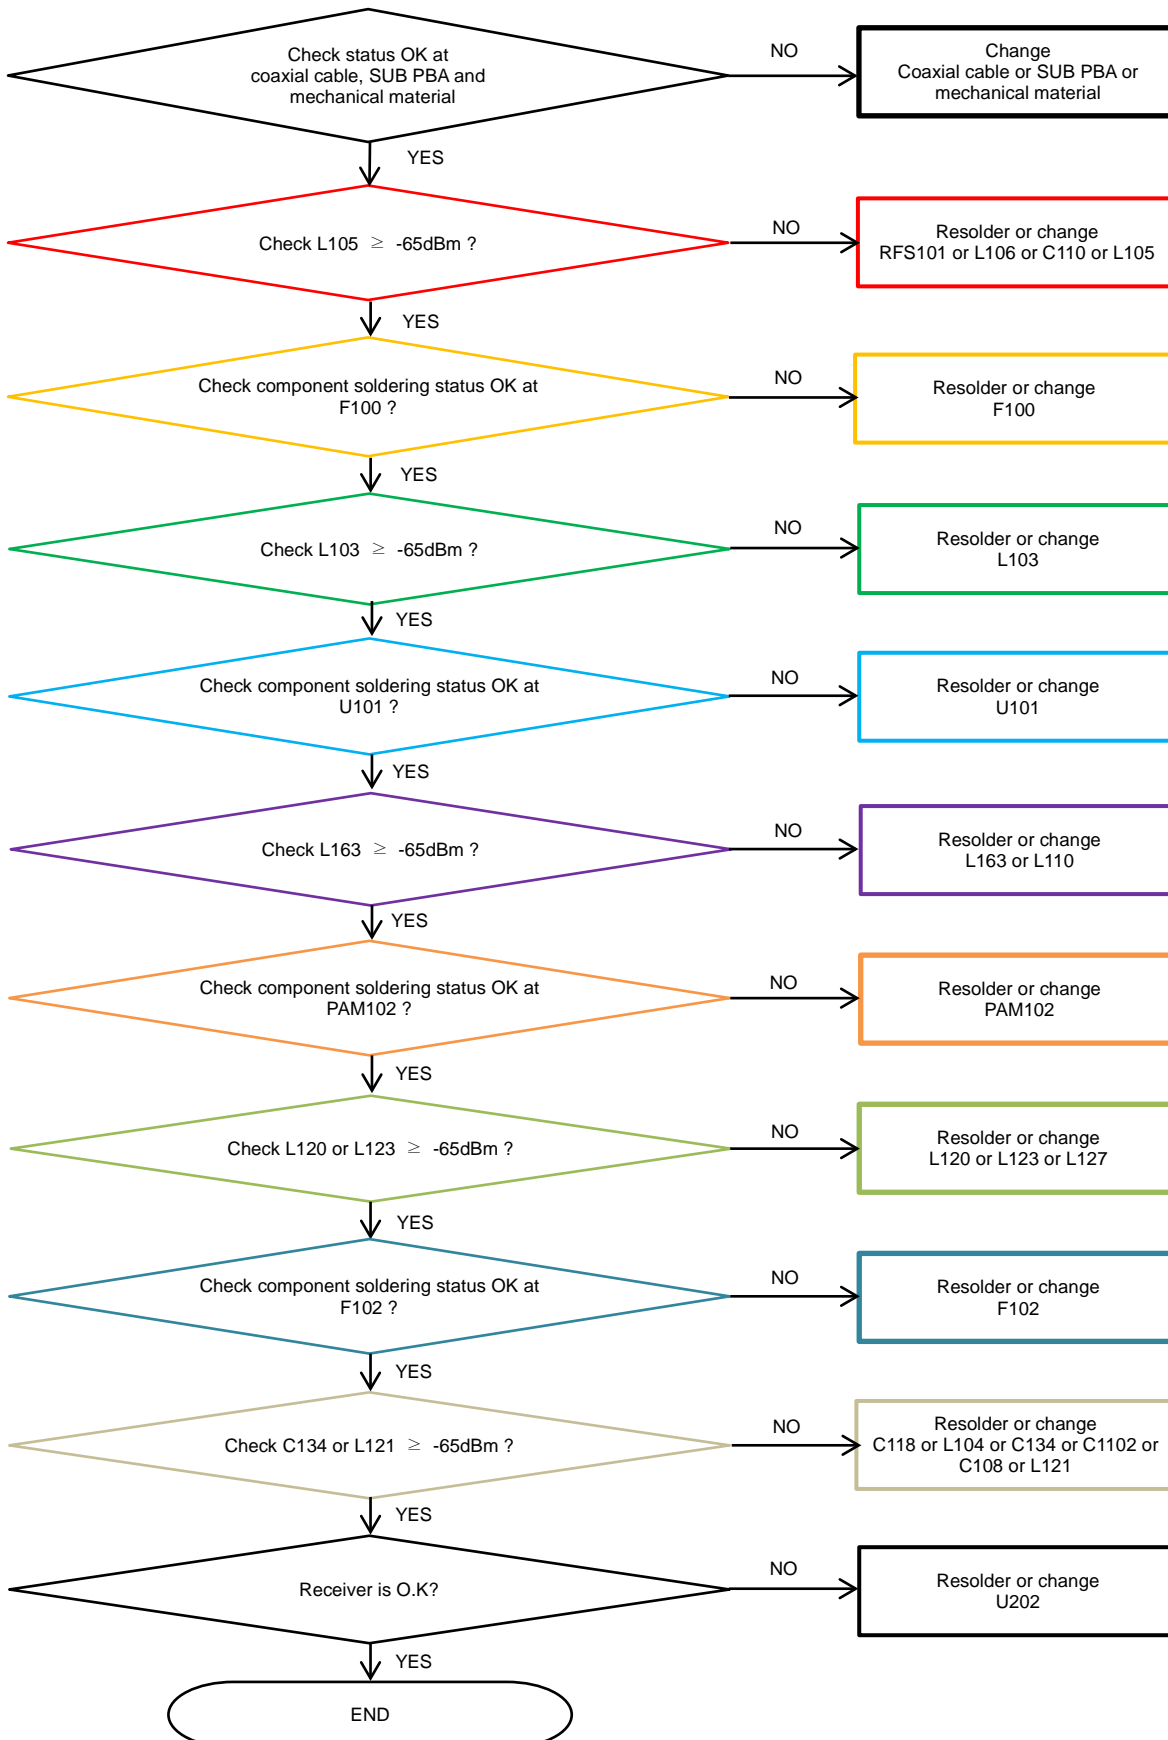

8. Level 3 Repair

8-4-20. Motor

8. Level 3 Repair

8-4-21. MST

8. Level 3 Repair

8-4-22. GSM 850/900, WCDMA B5/8, LTE B5/8/12/13/17/18/19/20/26/28 Rx

8. Level 3 Repair

8-4-23. LTE B7/40 4Rx D

8. Level 3 Repair

8-4-24. WCDMA B1/4, TD-SCDMA B34/39, LTE B1/4/39/66 Rx

8. Level 3 Repair

8-4-25. LTE B32 Rx

8. Level 3 Repair

8-4-26. GSM1800/1900, WCDMA B2, LTE B2/3/25 Rx

8. Level 3 Repair

8-4-27. LTE B3 4Rx D