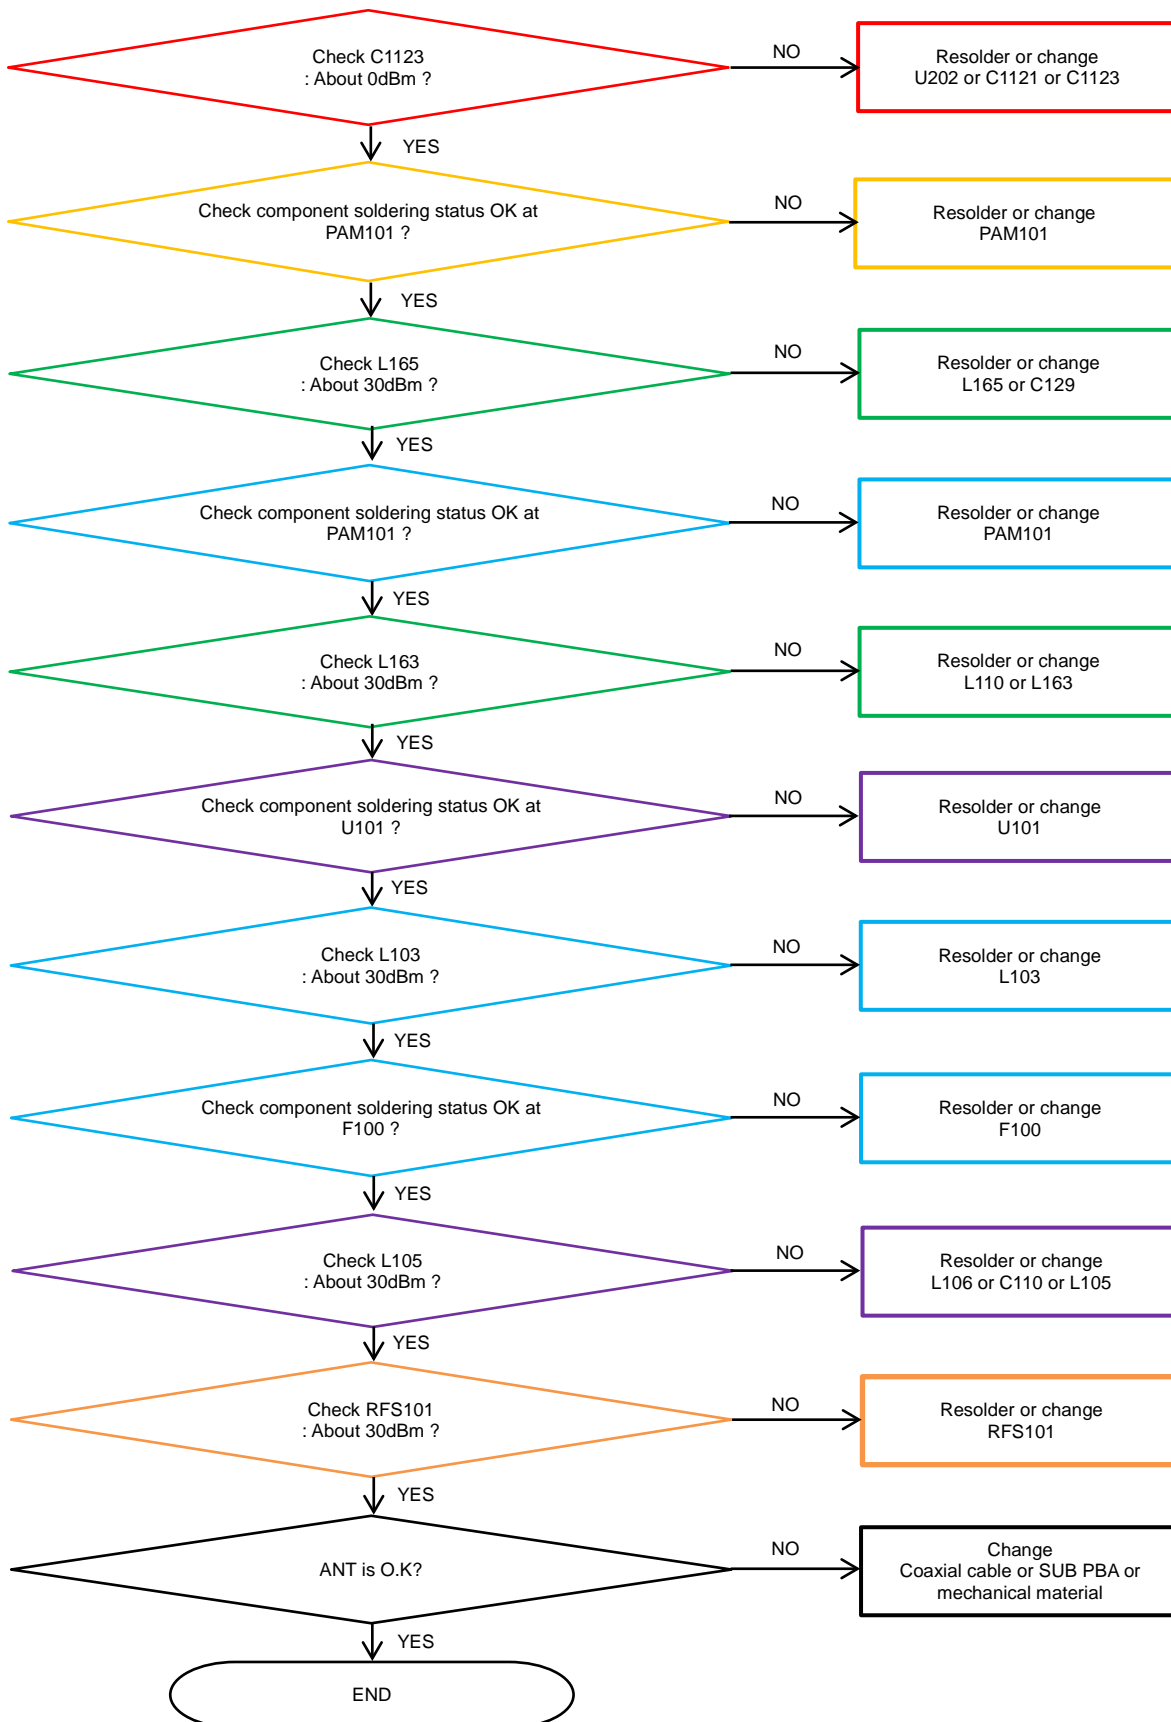

8. Level 3 Repair

8-4-32. LTE B2/3/25 , WCDMA B2 , GSM1800/1900 DRx

8. Level 3 Repair

8-4-33. LTE B32 DRx

8. Level 3 Repair

8-4-34. LTE B39 DRx , B1/4/7 4Rx(DRx2)

8. Level 3 Repair

8-4-35. LTE B40 4Rx(DRxD)

8. Level 3 Repair

8-4-36. LTE B3 4RxDR(DRx2)

8. Level 3 Repair

8-4-37. WCDMA B5/8, LTE B5/8/12/17/18/19/20/26/28 Tx

8. Level 3 Repair

8-4-38. LTE B13 Tx

8. Level 3 Repair

8-4-39. GSM 850/900 Tx

8. Level 3 Repair

8-4-40. GSM 1800/1900 Tx

8. Level 3 Repair

8-4-41. WCDMA B1/2/4, TD-SCDMA B34/39, LTE B1/2/3/4/25/39 Tx

8. Level 3 Repair

8-4-42. LTE B7 Tx

8. Level 3 Repair

8-4-43. LTE B38/40/41 Tx

8. Level 3 Repair

8-4-44. Fingerprint Sensor

8. Level 3 Repair

8-4-45. DeX Station

8. Level 3 Repair

8-5. Service Schematics

- NC Point(Top View)