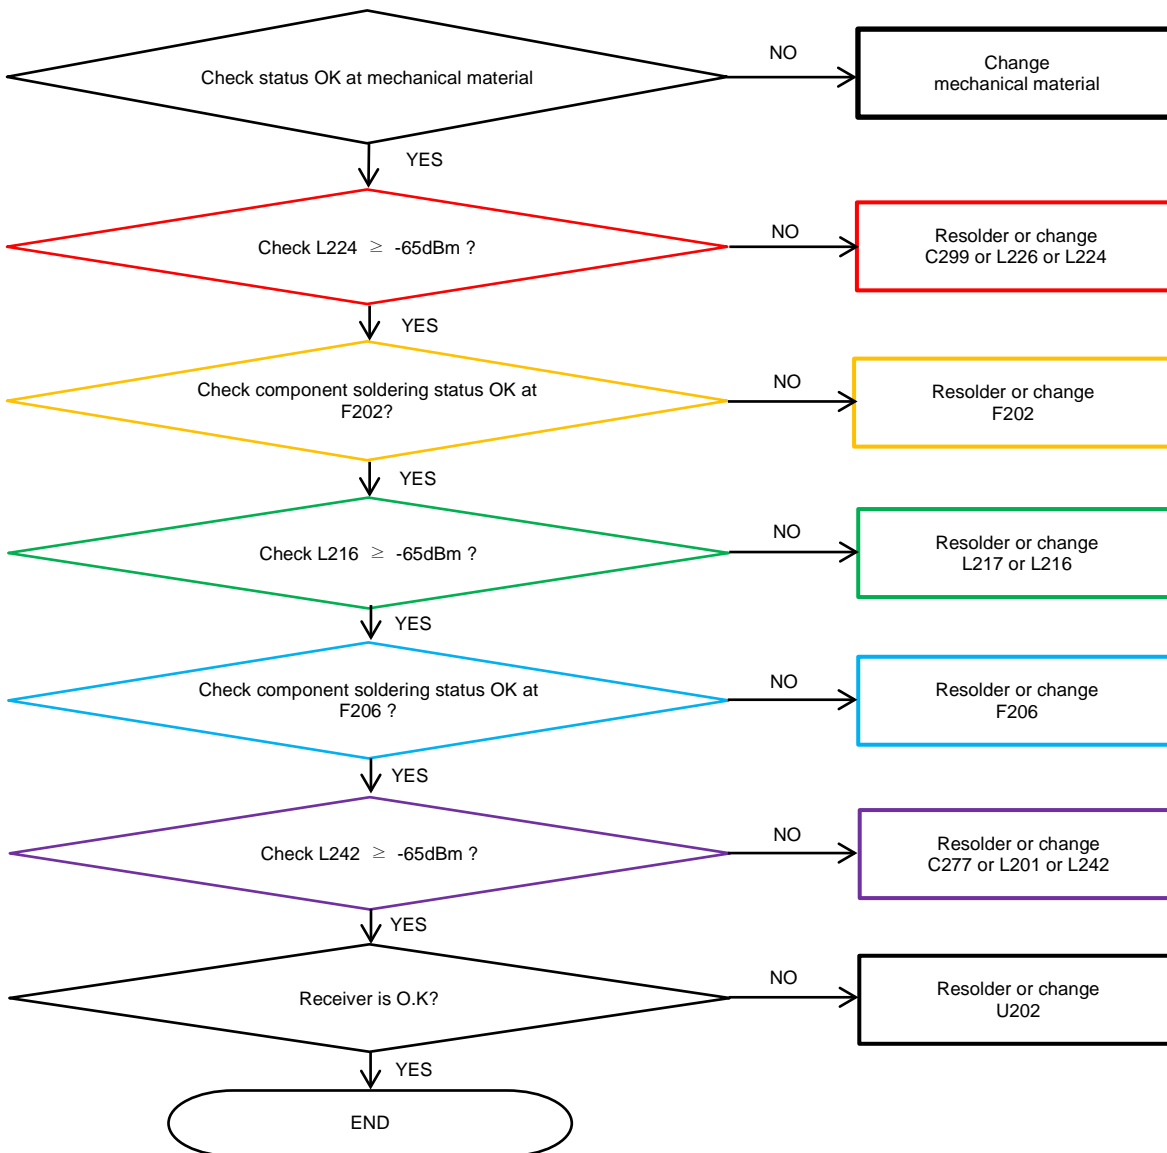

8. Level 3 Repair

8-4-32. LTE B2/3/25 , WCDMA B2 , GSM1800/1900 DRx