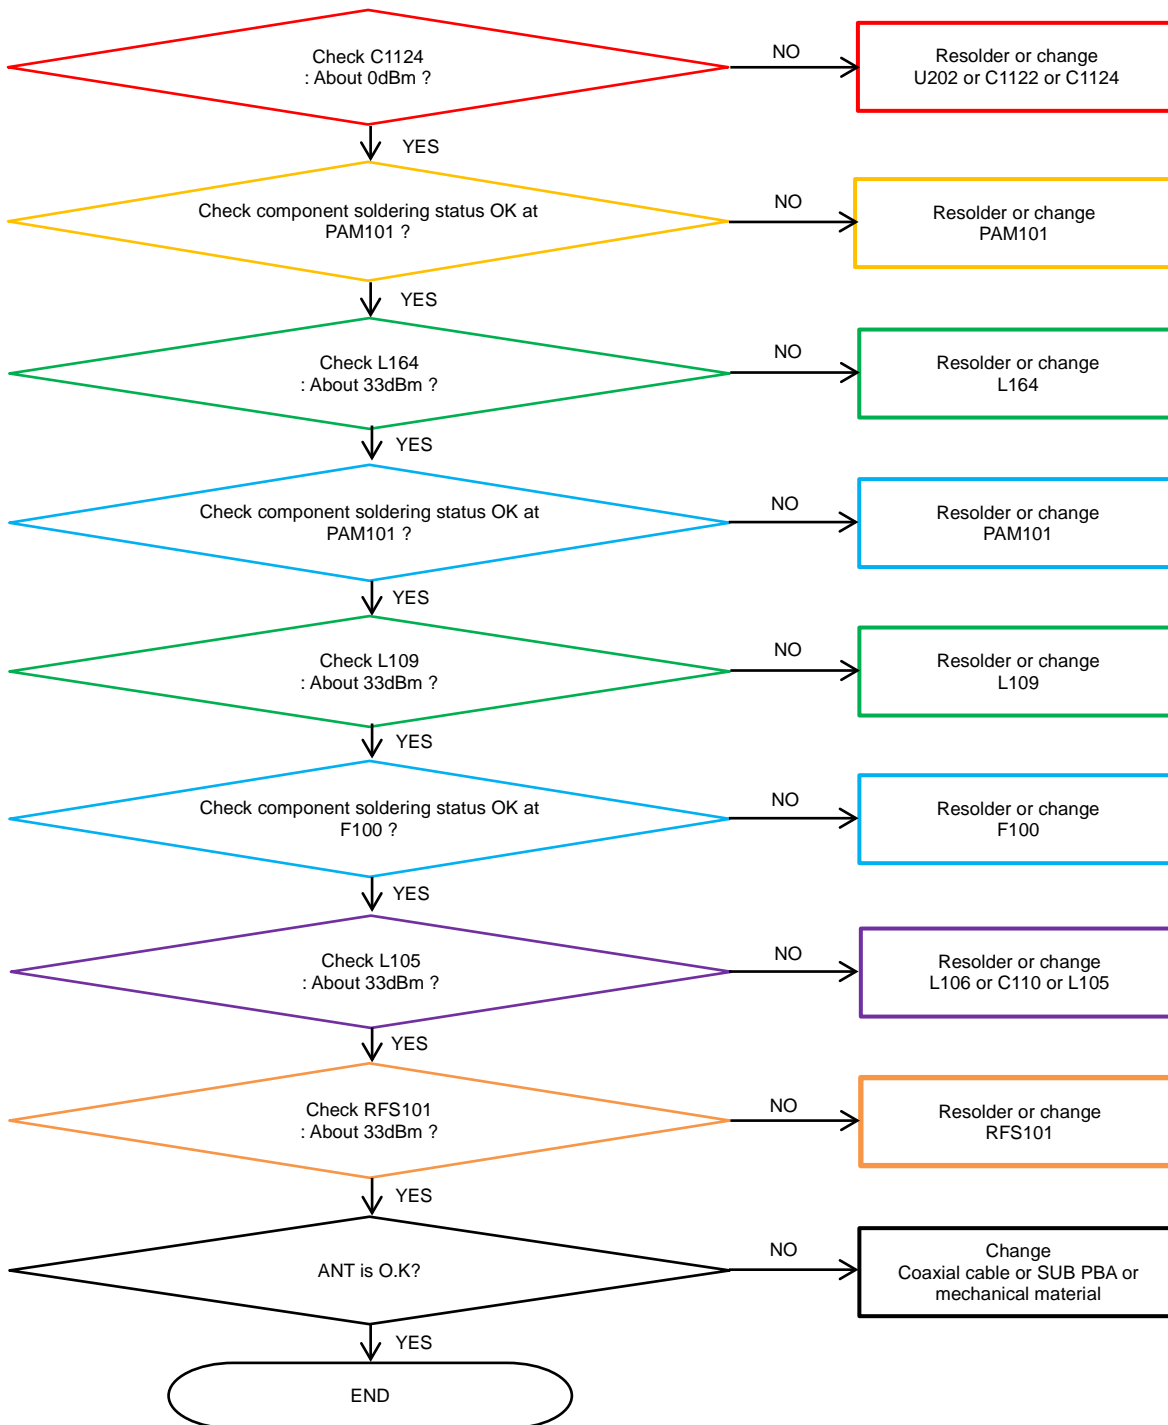

8. Level 3 Repair

8-4-36. LTE B3 4RxDR(DRx2)

8. Level 3 Repair

8-4-37. WCDMA B5/8, LTE B5/8/12/17/18/19/20/26/28 Tx

8. Level 3 Repair

8-4-38. LTE B13 Tx

8. Level 3 Repair

8-4-39. GSM 850/900 Tx