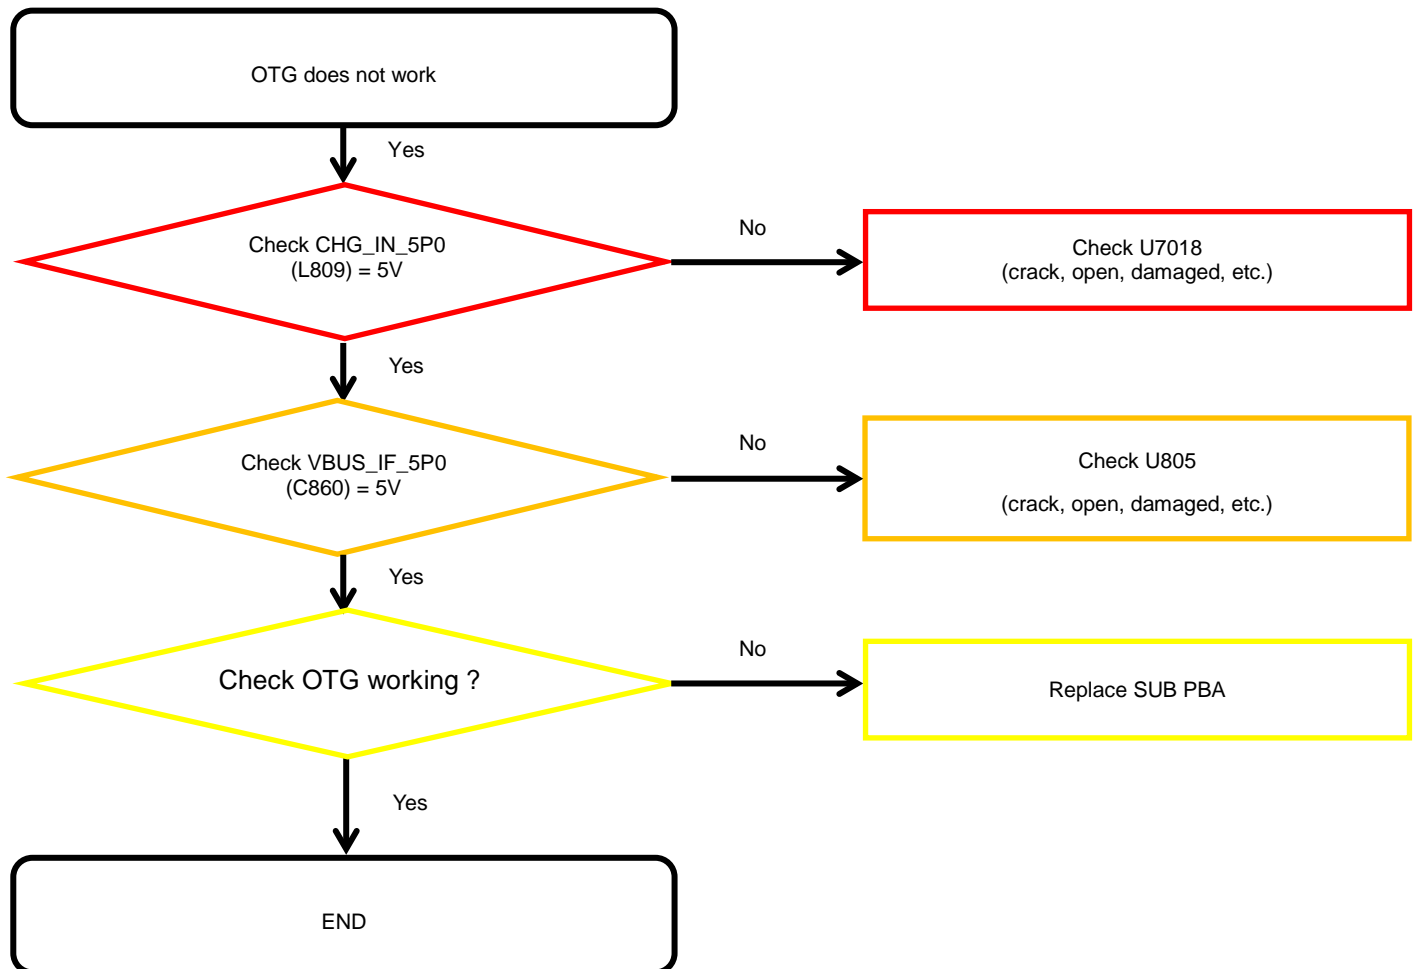

8. Level 3 Repair

8-4-1. Power On

8. Level 3 Repair

8-4-2. Initial

8. Level 3 Repair

8-4-3. No Service

8. Level 3 Repair

8-4-3. SIM Part

8. Level 3 Repair

8-4-4. T-Flash Part

8. Level 3 Repair

8-4-5-1. Cable Charging Part (Normal/Fast)

8. Level 3 Repair

8-4-5-2. Wireless Charging Part (Normal/Fast)

8. Level 3 Repair

8-4-6. OTG

8. Level 3 Repair

8-4-7-1. Sensor Hub

8. Level 3 Repair

8-4-7-2. Magnetic Sensor

8. Level 3 Repair

8-4-7-3. 6Axis Sensor

8. Level 3 Repair

8-4-7-4. Barometer sensor