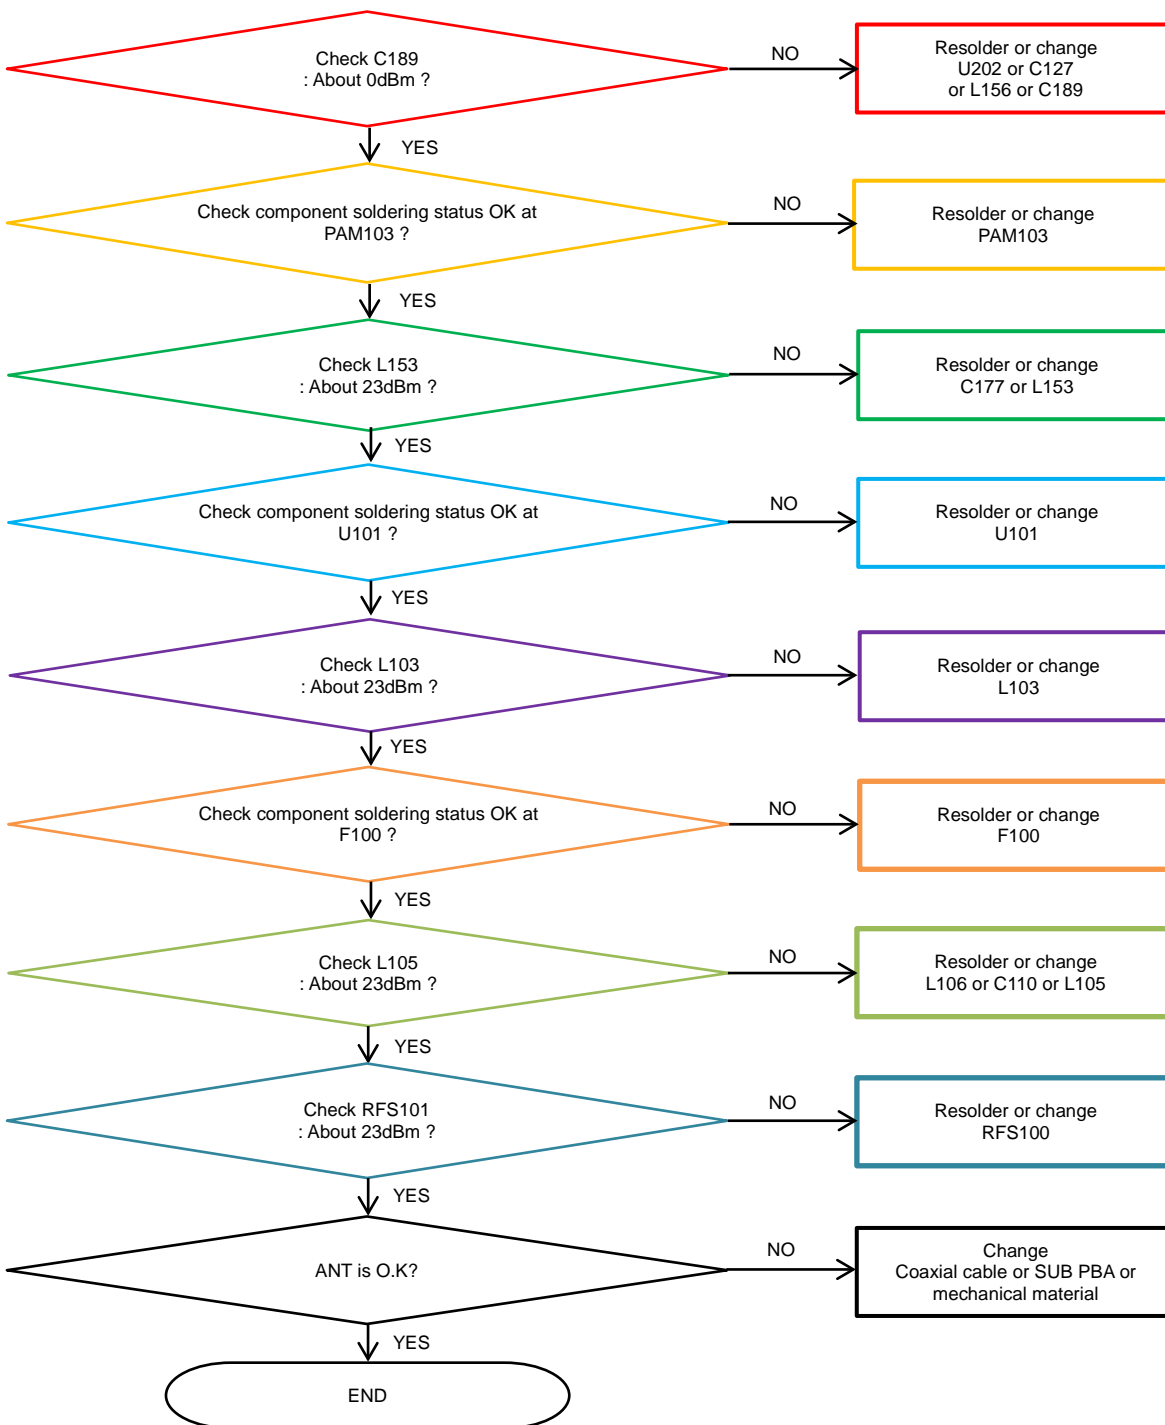

8. Level 3 Repair

8-4-36. LTE B3 4RxDR(DRx2)

8. Level 3 Repair

8-4-37. WCDMA B5/8, LTE B5/8/12/17/18/19/20/26/28 Tx

8. Level 3 Repair

8-4-38. LTE B13 Tx

8. Level 3 Repair

8-4-39. GSM 850/900 Tx

8. Level 3 Repair

8-4-40. GSM 1800/1900 Tx

8. Level 3 Repair

8-4-41. WCDMA B1/2/4, TD-SCDMA B34/39, LTE B1/2/3/4/25/39 Tx

8. Level 3 Repair

8-4-42. LTE B7 Tx

8. Level 3 Repair

8-4-43. LTE B38/40/41 Tx

8. Level 3 Repair

8-4-44. Fingerprint Sensor

8. Level 3 Repair

8-4-45. DeX Station

8. Level 3 Repair

8-5. Service Schematics

- NC Point(Top View)