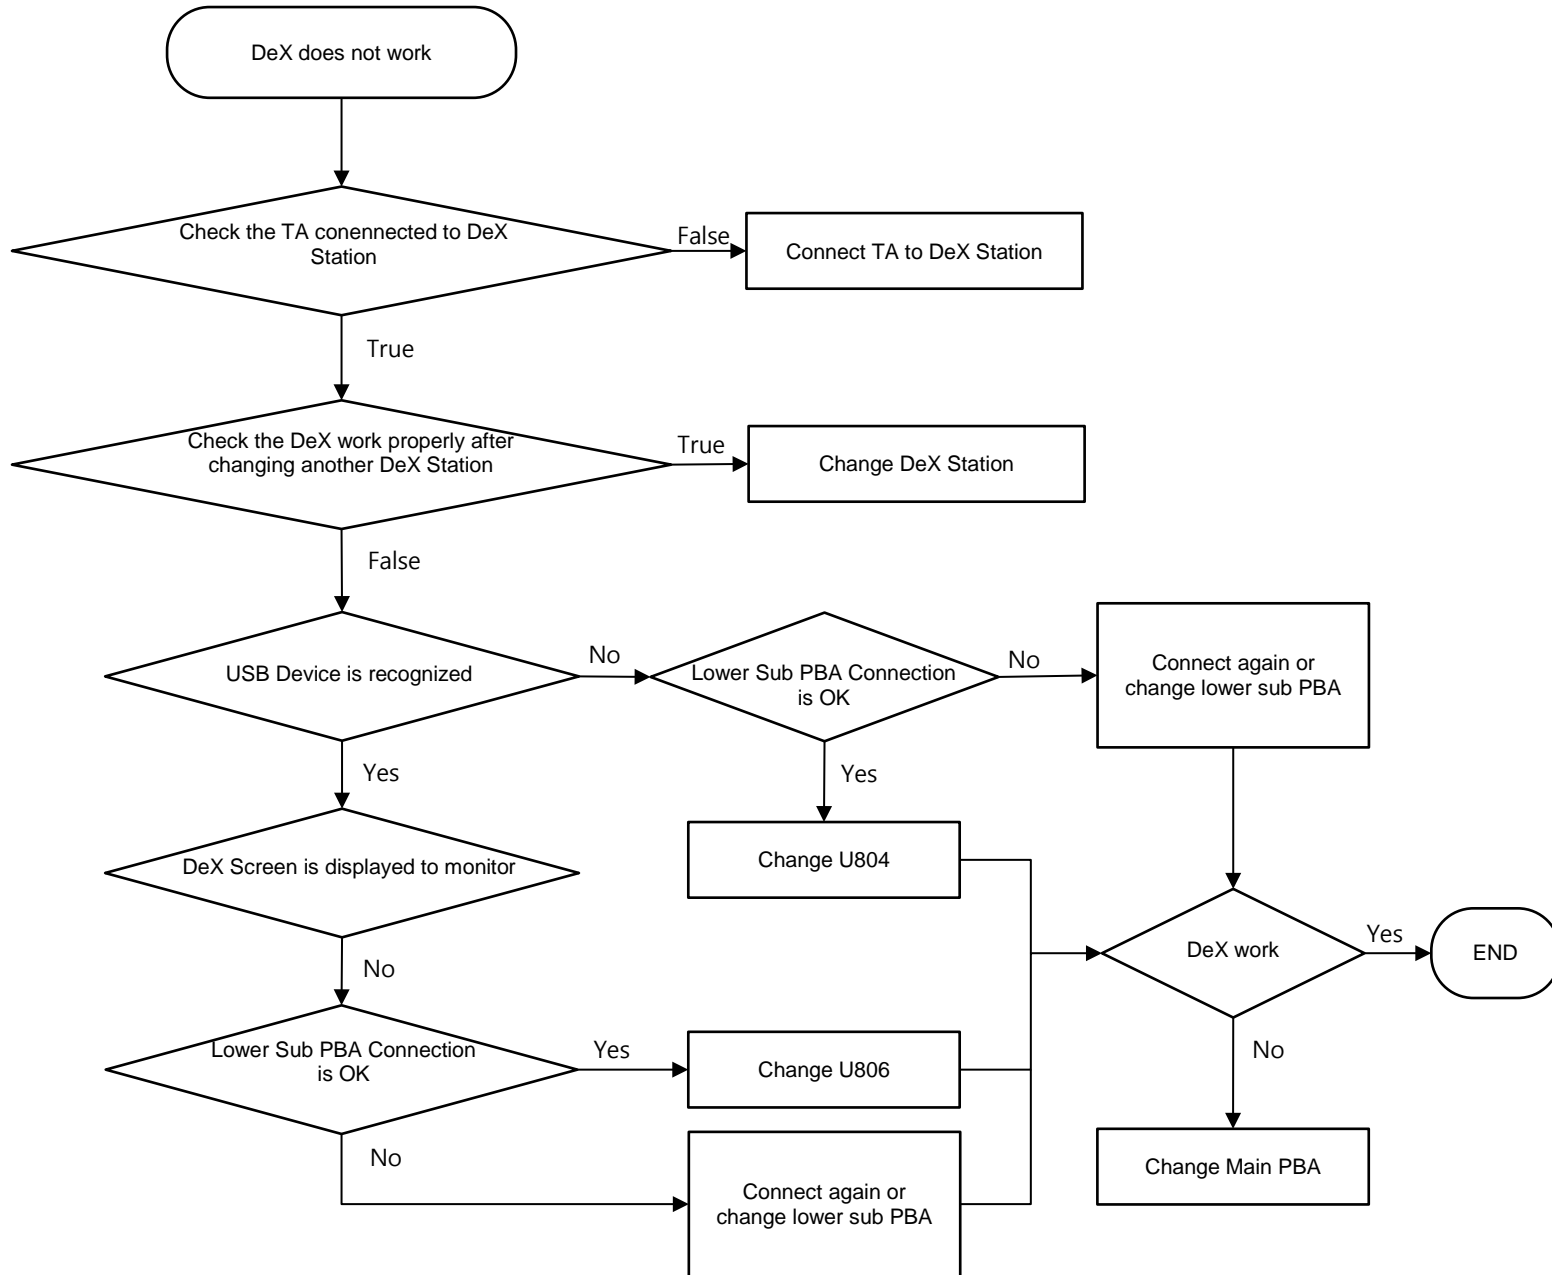

8. Level 3 Repair

8-4-44. Fingerprint Sensor

8. Level 3 Repair

8-4-45. DeX Station

8. Level 3 Repair

8-5. Service Schematics

- NC Point(Top View)