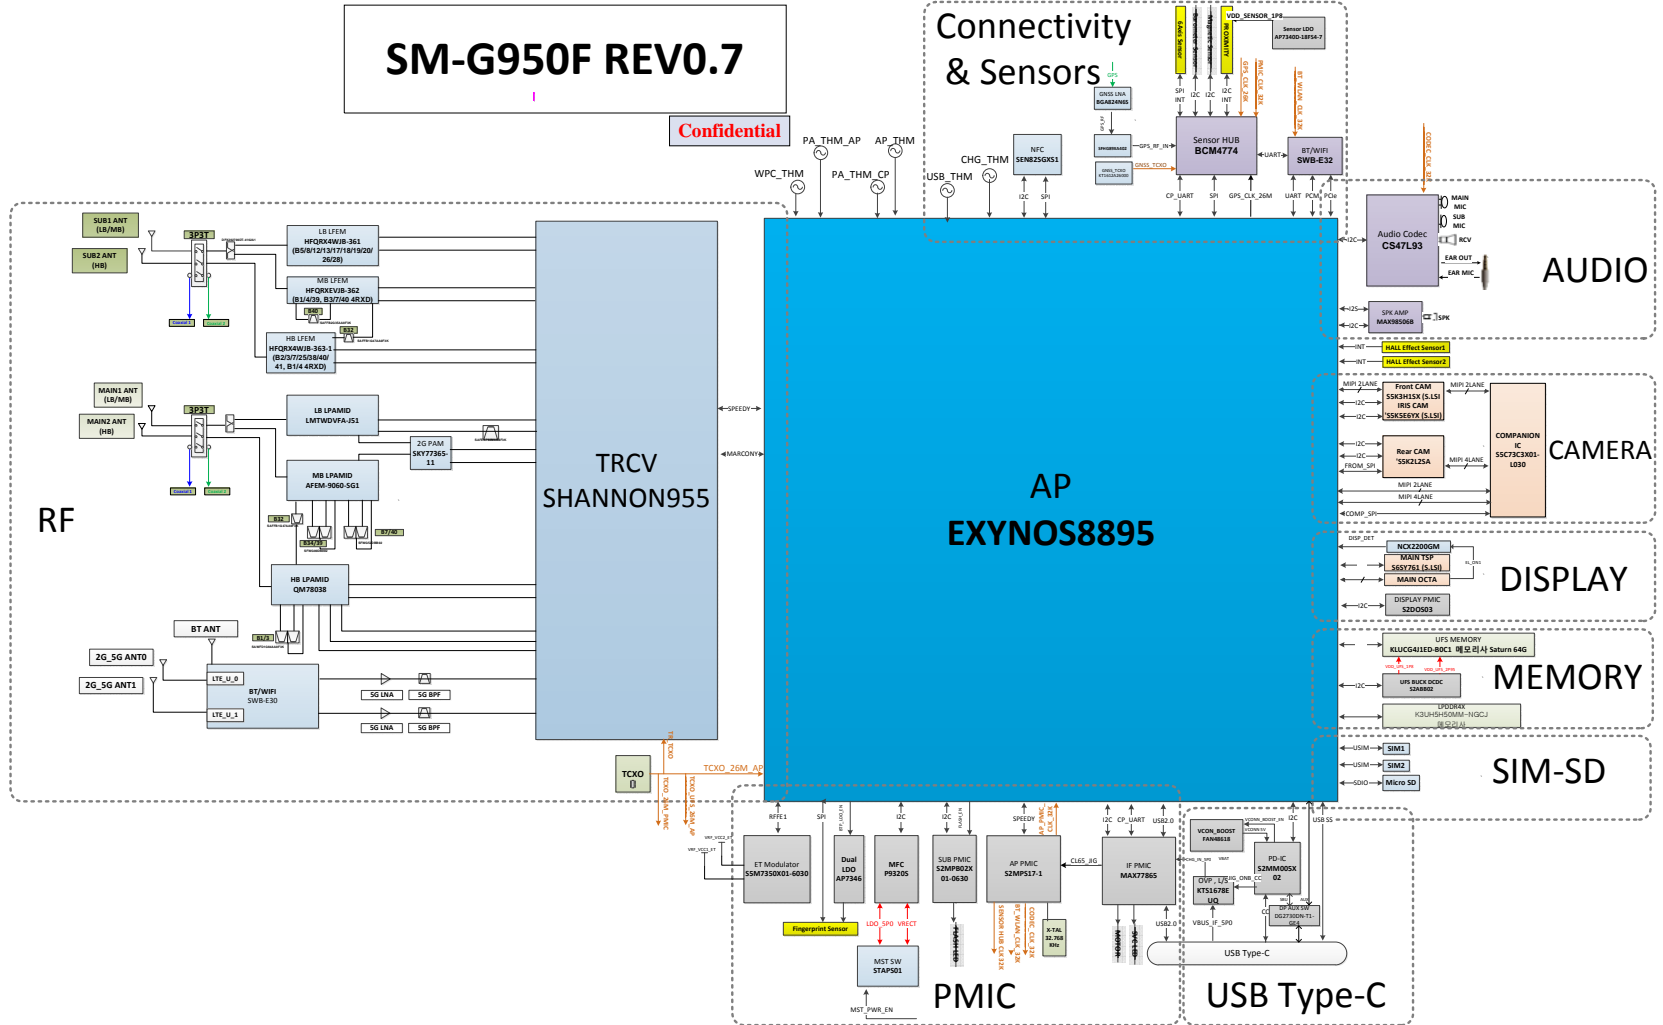

8. Level 3 Repair

8-1. Components Layout

8. Level 3 Repair

SM-G950F REV0.7

Confidential

JTAG5000

JTAG5001

JTAG5002

JTAG5003

8. Level 3 Repair

8-3. Flow chart of Troubleshooting.

	
<p style="text-align: center;">Oscilloscope</p>	<p style="text-align: center;">Digital Multimeter</p>
	
<p style="text-align: center;">Power Supply</p>	<p style="text-align: center;">+ driver, ESD Safe Tweezer</p>
	
<p style="text-align: center;">8960 & Spectrum Analyzer</p>	<p style="text-align: center;">Soldering iron</p>

8. Level 3 Repair

8-4-1. Power On

8. Level 3 Repair

8-4-2. Initial

8. Level 3 Repair

8-4-3. No Service

8. Level 3 Repair

8-4-3. SIM Part