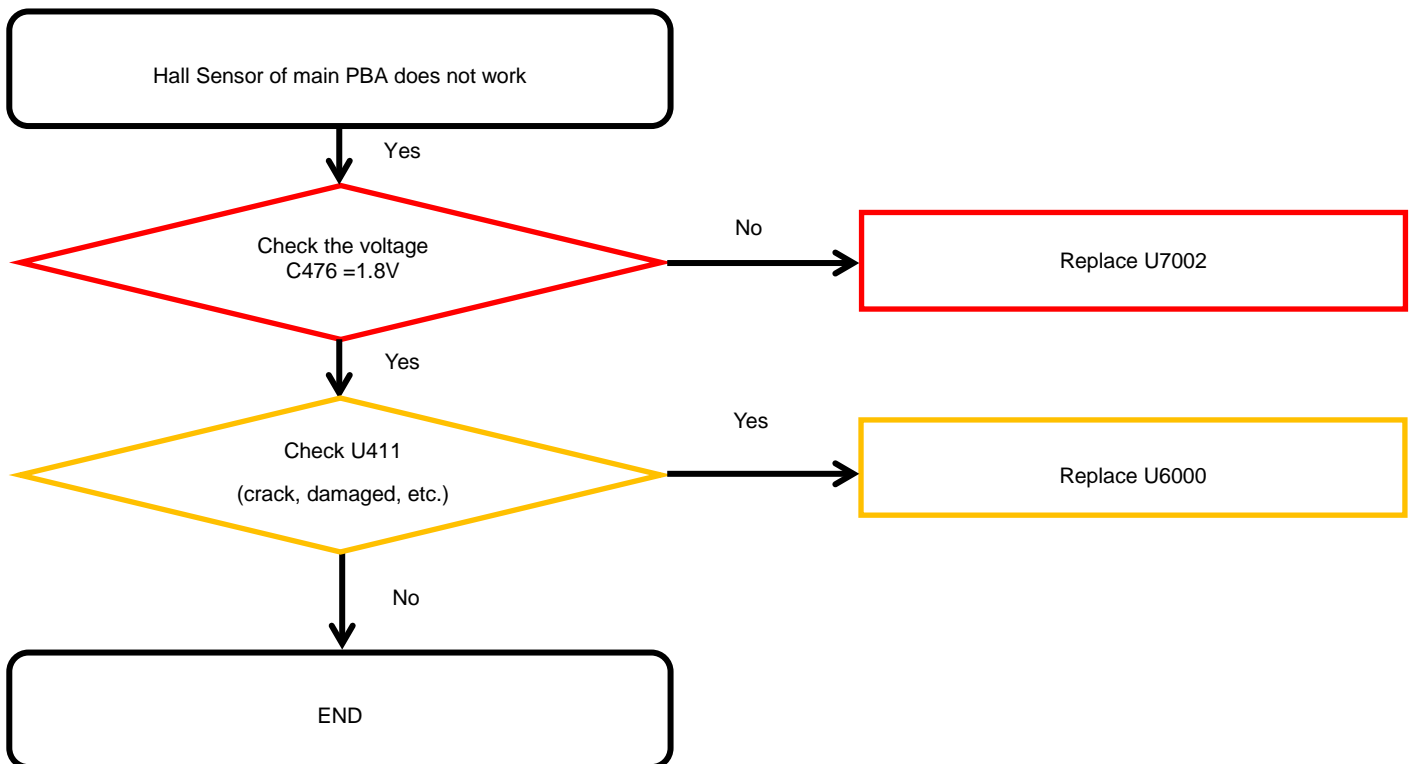

8. Level 3 Repair

8-4-7-5. Proximity + RGB Light sensor

8. Level 3 Repair

8-4-7-6. HRM Sensor

8. Level 3 Repair

8-4-7-7. Hall Sensor

8. Level 3 Repair

8-4-8-1. Microphone Part - Main MIC