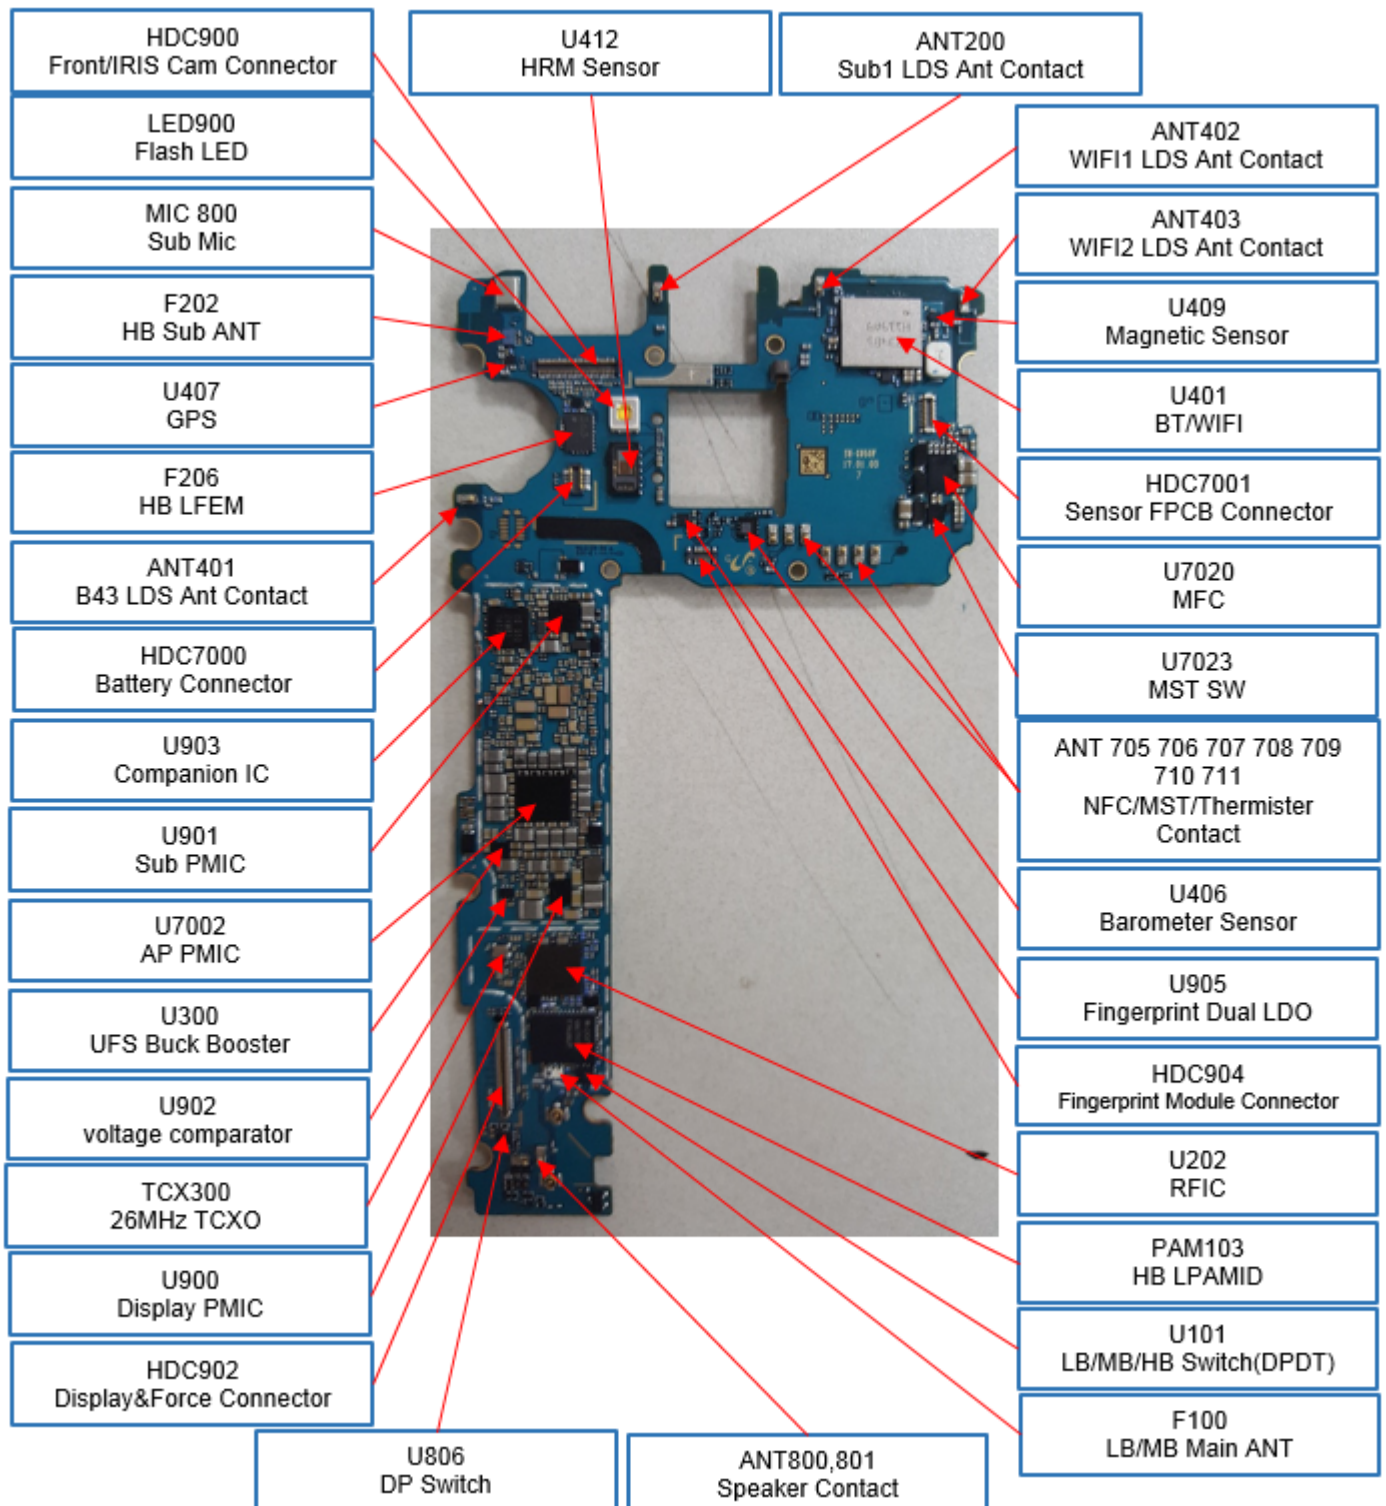

8. Level 3 Repair

8-1. Components Layout

8. Level 3 Repair

SM-G950F REV0.7

Confidential

JTAG5000

JTAG5001

JTAG5002

JTAG5003

8. Level 3 Repair

8-3. Flow chart of Troubleshooting.

	
<p style="text-align: center;">Oscilloscope</p>	<p style="text-align: center;">Digital Multimeter</p>
	
<p style="text-align: center;">Power Supply</p>	<p style="text-align: center;">+ driver, ESD Safe Tweezer</p>
	
<p style="text-align: center;">8960 & Spectrum Analyzer</p>	<p style="text-align: center;">Soldering iron</p>

8. Level 3 Repair

8-4-1. Power On

8. Level 3 Repair

8-4-2. Initial

8. Level 3 Repair

8-4-3. No Service

8. Level 3 Repair

8-4-3. SIM Part

8. Level 3 Repair

8-4-4. T-Flash Part

8. Level 3 Repair

8-4-5-1. Cable Charging Part (Normal/Fast)

8. Level 3 Repair

8-4-5-2. Wireless Charging Part (Normal/Fast)

8. Level 3 Repair

8-4-6. OTG