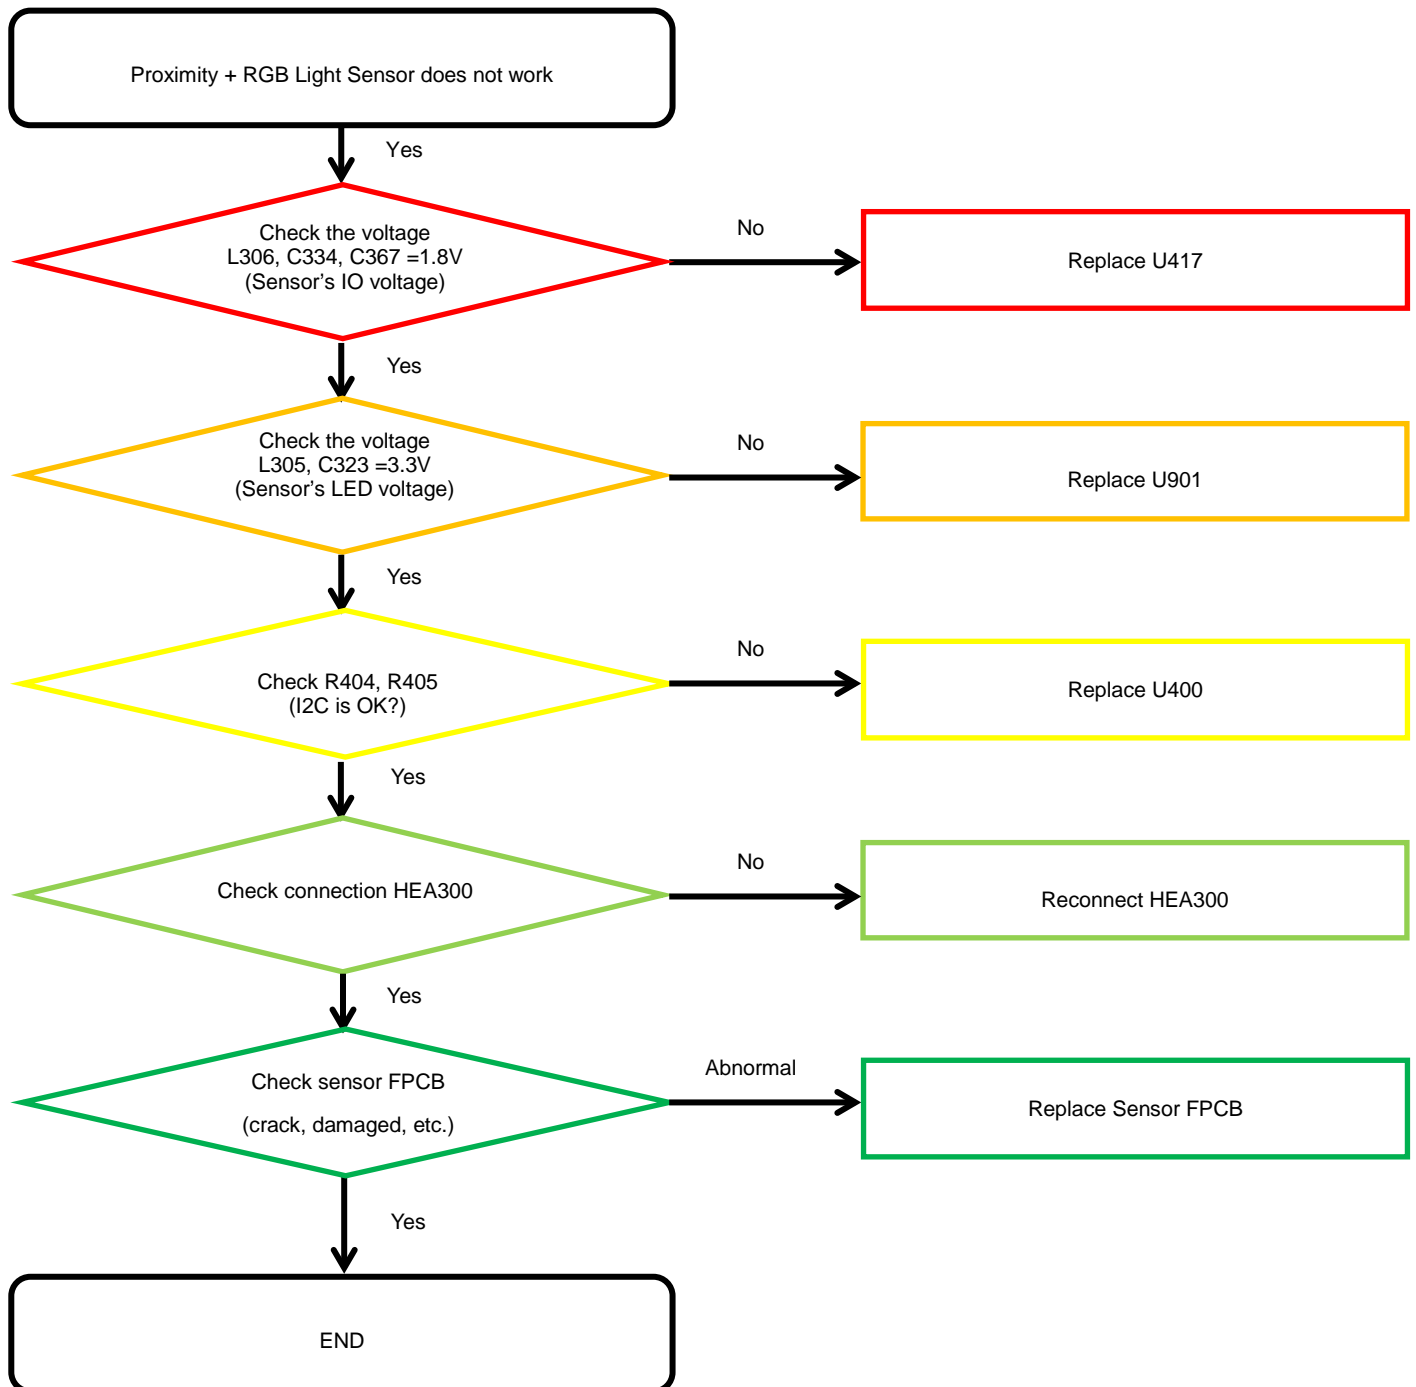

8. Level 3 Repair

8-4-7-5. Proximity + RGB Light sensor