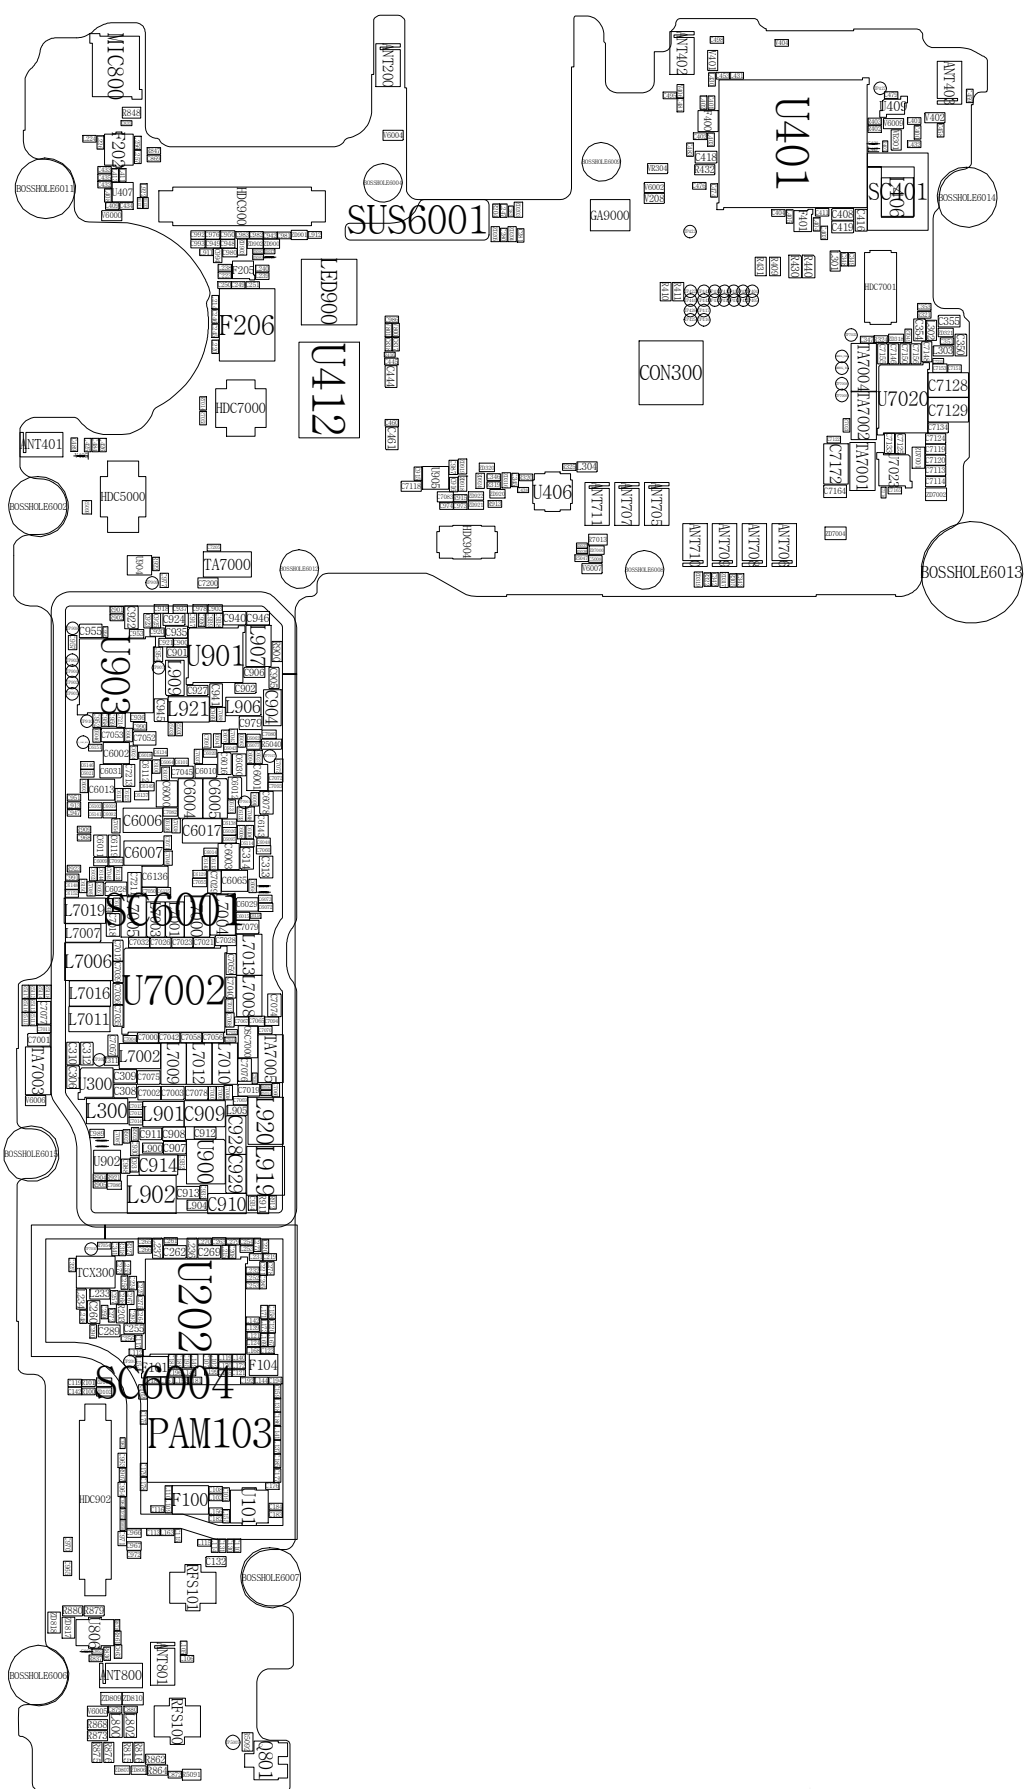

8. Level 3 Repair

8-1. Components Layout

8. Level 3 Repair

SM-G950F REV0.7

Confidential

JTAG5000

JTAG5001

JTAG5002

JTAG5003

8. Level 3 Repair

8-3. Flow chart of Troubleshooting.

	
<p style="text-align: center;">Oscilloscope</p>	<p style="text-align: center;">Digital Multimeter</p>
	
<p style="text-align: center;">Power Supply</p>	<p style="text-align: center;">+ driver, ESD Safe Tweezer</p>
	
<p style="text-align: center;">8960 & Spectrum Analyzer</p>	<p style="text-align: center;">Soldering iron</p>

8. Level 3 Repair

8-4-1. Power On

8. Level 3 Repair

8-4-2. Initial

8. Level 3 Repair

8-4-3. No Service

8. Level 3 Repair

8-4-3. SIM Part