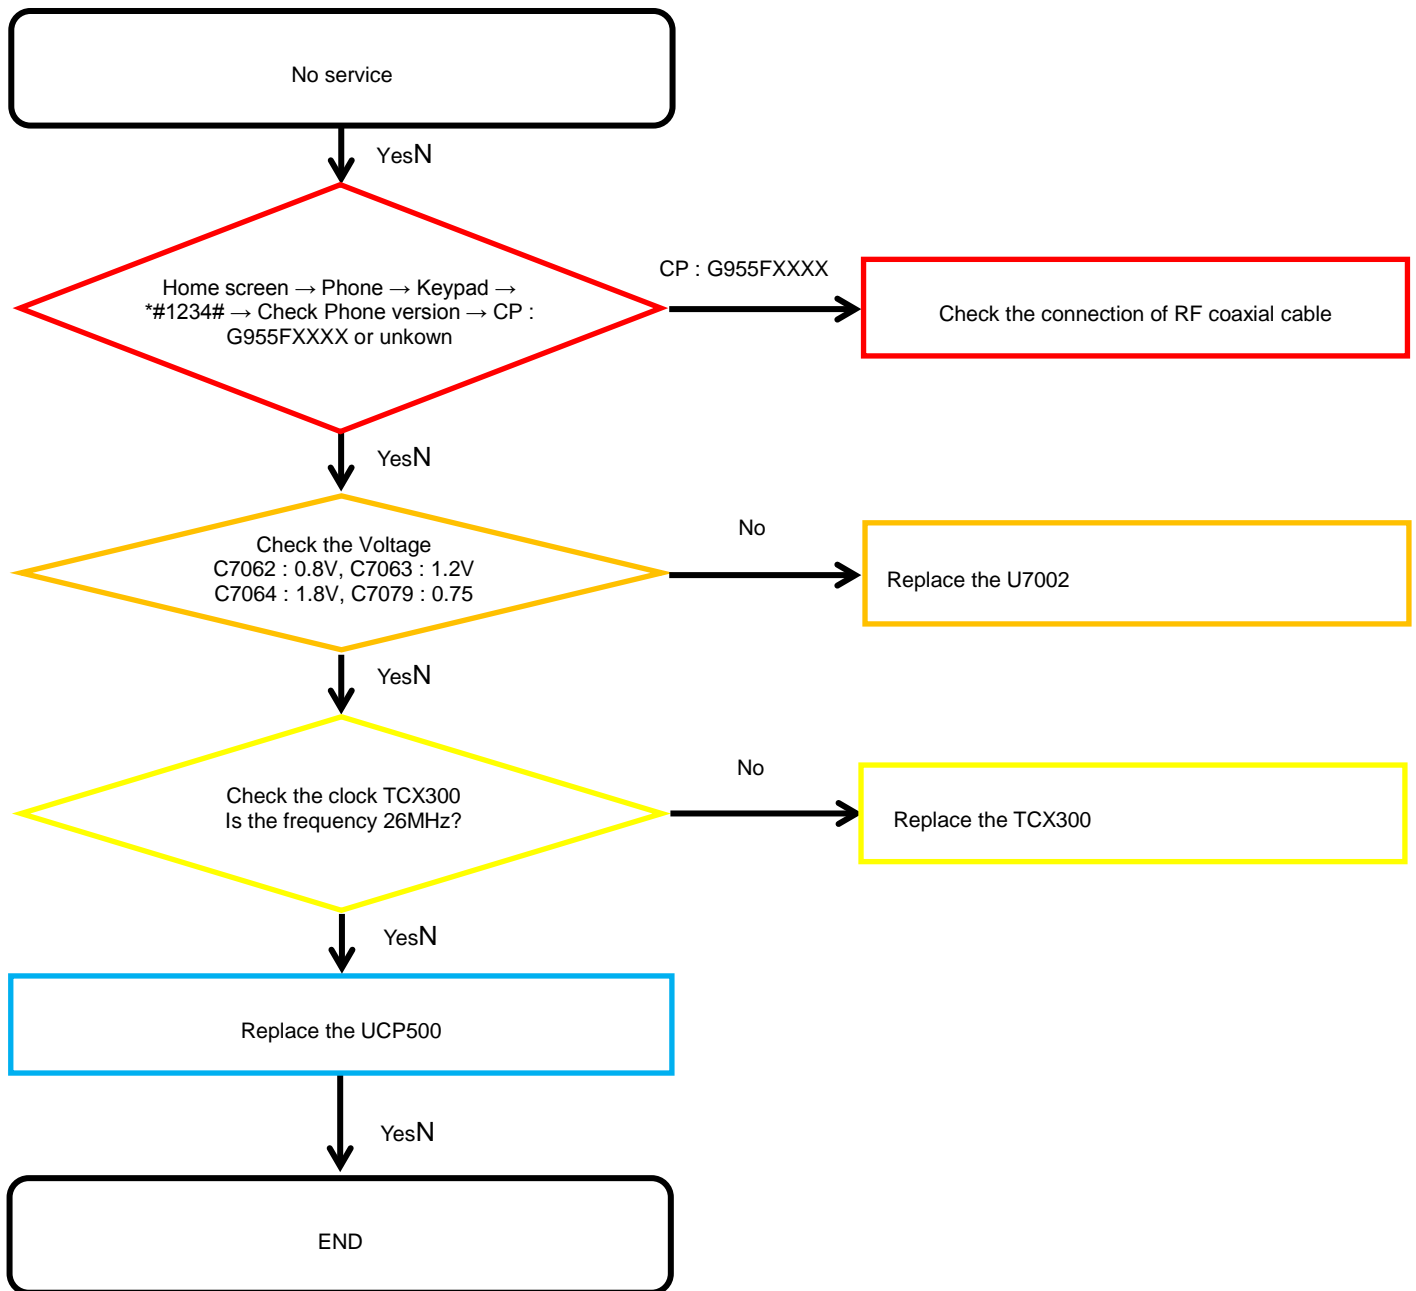

JTAG5003

8. Level 3 Repair

8-3. Flow chart of Troubleshooting.

	
<p style="text-align: center;">Oscilloscope</p>	<p style="text-align: center;">Digital Multimeter</p>
	
<p style="text-align: center;">Power Supply</p>	<p style="text-align: center;">+ driver, ESD Safe Tweezer</p>
	
<p style="text-align: center;">8960 & Spectrum Analyzer</p>	<p style="text-align: center;">Soldering iron</p>

8. Level 3 Repair

8-4-1. Power On

8. Level 3 Repair

8-4-2. Initial

8. Level 3 Repair

8-4-3. No Service

8. Level 3 Repair

8-4-3. SIM Part

8. Level 3 Repair

8-4-4. T-Flash Part

8. Level 3 Repair

8-4-5-1. Cable Charging Part (Normal/Fast)

8. Level 3 Repair

8-4-5-2. Wireless Charging Part (Normal/Fast)

8. Level 3 Repair

8-4-6. OTG