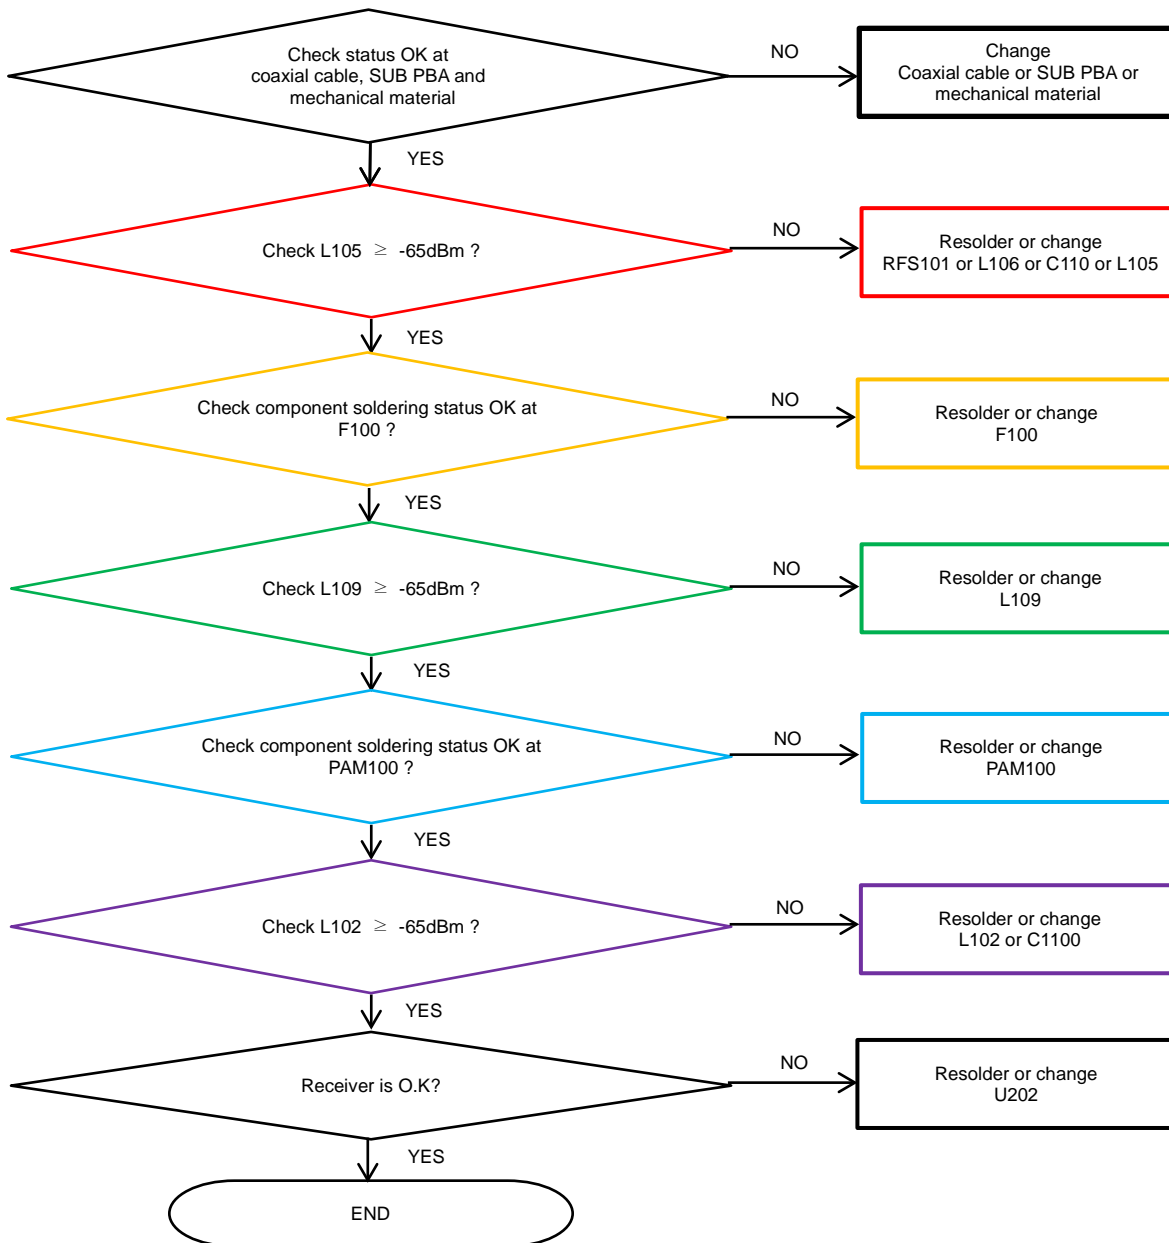

8. Level 3 Repair

8-4-20. Motor

8. Level 3 Repair

8-4-21. MST

8. Level 3 Repair

8-4-22. GSM 850/900, WCDMA B5/8, LTE B5/8/12/13/17/18/19/20/26/28 Rx

8. Level 3 Repair

8-4-23. LTE B7/40 4Rx D