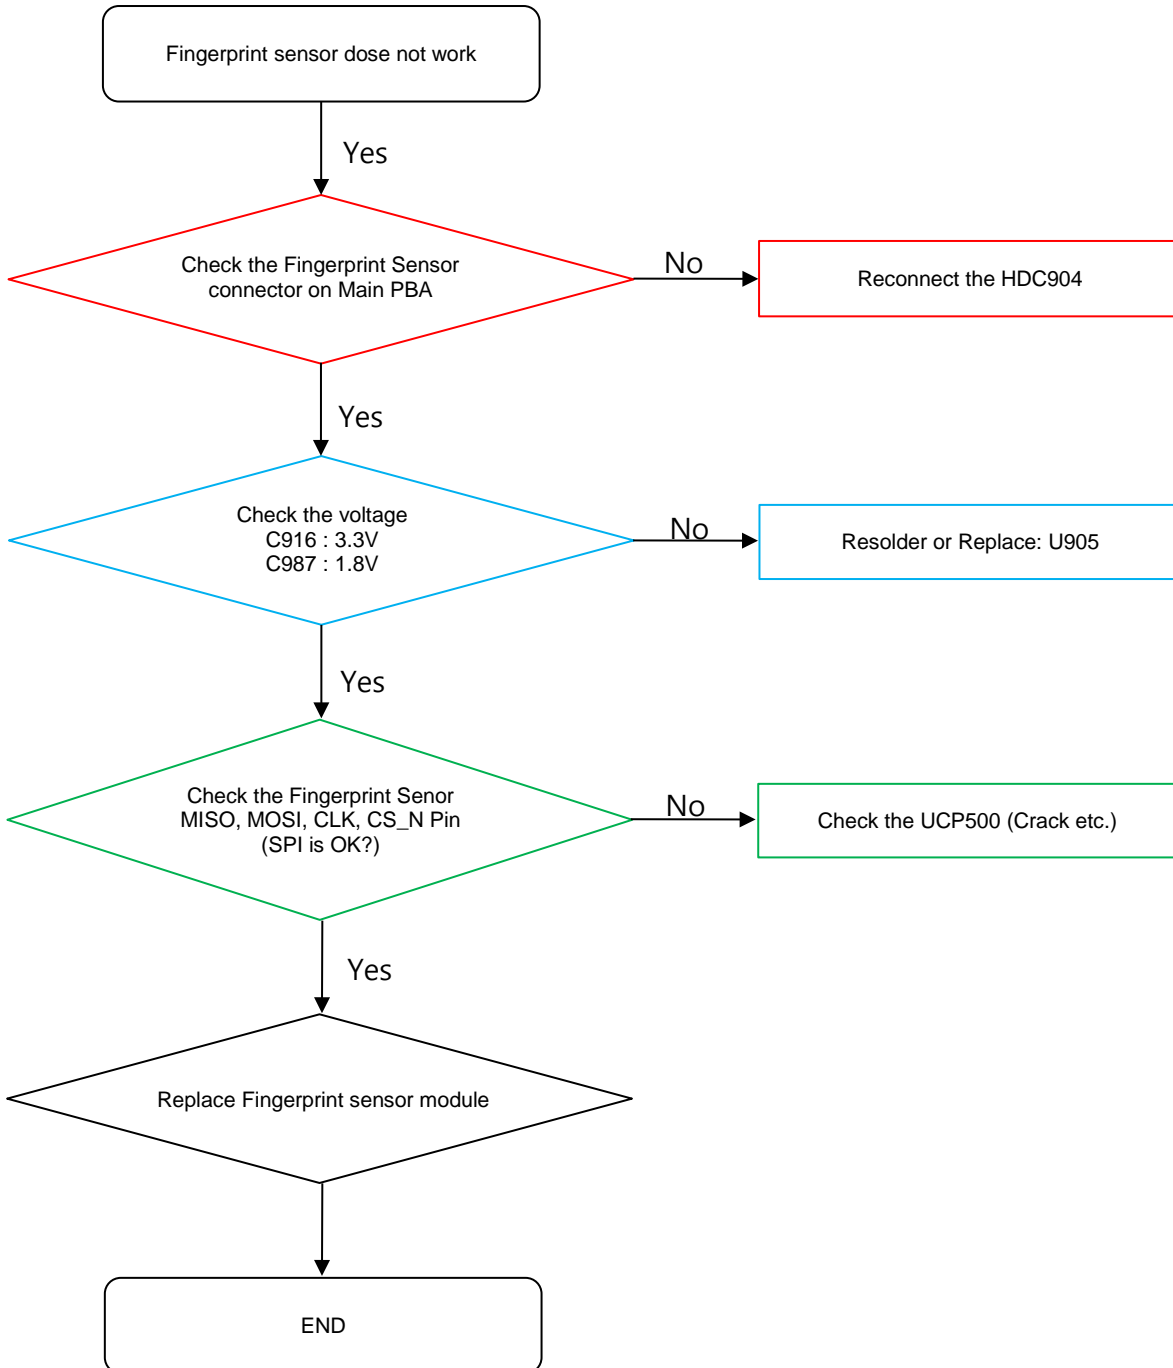

8. Level 3 Repair

8-4-36. LTE B3 4RxDR(DRx2)

8. Level 3 Repair

8-4-37. WCDMA B5/8, LTE B5/8/12/17/18/19/20/26/28 Tx

8. Level 3 Repair

8-4-38. LTE B13 Tx

8. Level 3 Repair

8-4-39. GSM 850/900 Tx

8. Level 3 Repair

8-4-40. GSM 1800/1900 Tx

8. Level 3 Repair

8-4-41. WCDMA B1/2/4, TD-SCDMA B34/39, LTE B1/2/3/4/25/39 Tx

8. Level 3 Repair

8-4-42. LTE B7 Tx

8. Level 3 Repair

8-4-43. LTE B38/40/41 Tx

8. Level 3 Repair

8-4-44. Fingerprint Sensor

8. Level 3 Repair

8-4-45. DeX Station

8. Level 3 Repair

8-5. Service Schematics

- NC Point(Top View)