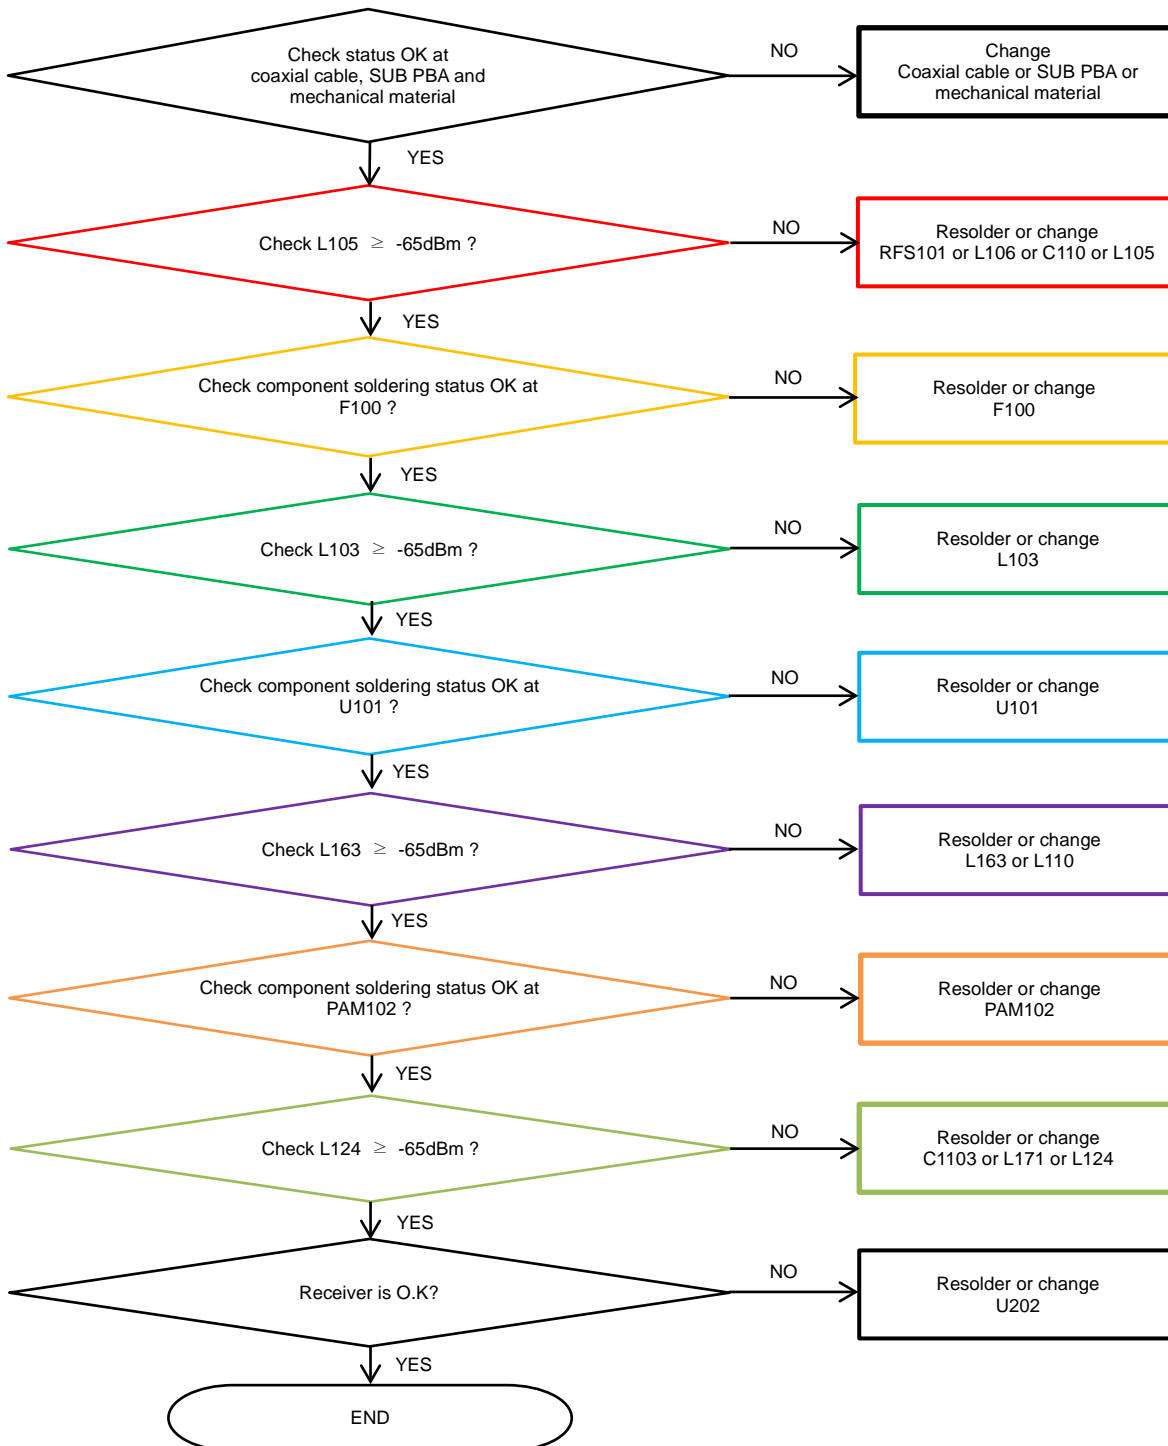

8. Level 3 Repair

8-4-24. WCDMA B1/4, TD-SCDMA B34/39, LTE B1/4/39/66 Rx

8. Level 3 Repair

8-4-25. LTE B32 Rx

8. Level 3 Repair

8-4-26. GSM1800/1900, WCDMA B2, LTE B2/3/25 Rx

8. Level 3 Repair

8-4-27. LTE B3 4Rx D

8. Level 3 Repair

8-4-28. LTE B1/4 4RxD

8. Level 3 Repair

8-4-29. LTE B7/38/40/41 Rx

8. Level 3 Repair

8-4-30. LTE B5/8/12/13/17/18/19/20/26/28 , WCDMA B5/8 , GSM850/900 DRx

8. Level 3 Repair

8-4-31. LTE B1/4/7/38/40/41/66 , WCDMA B1/4 DRx