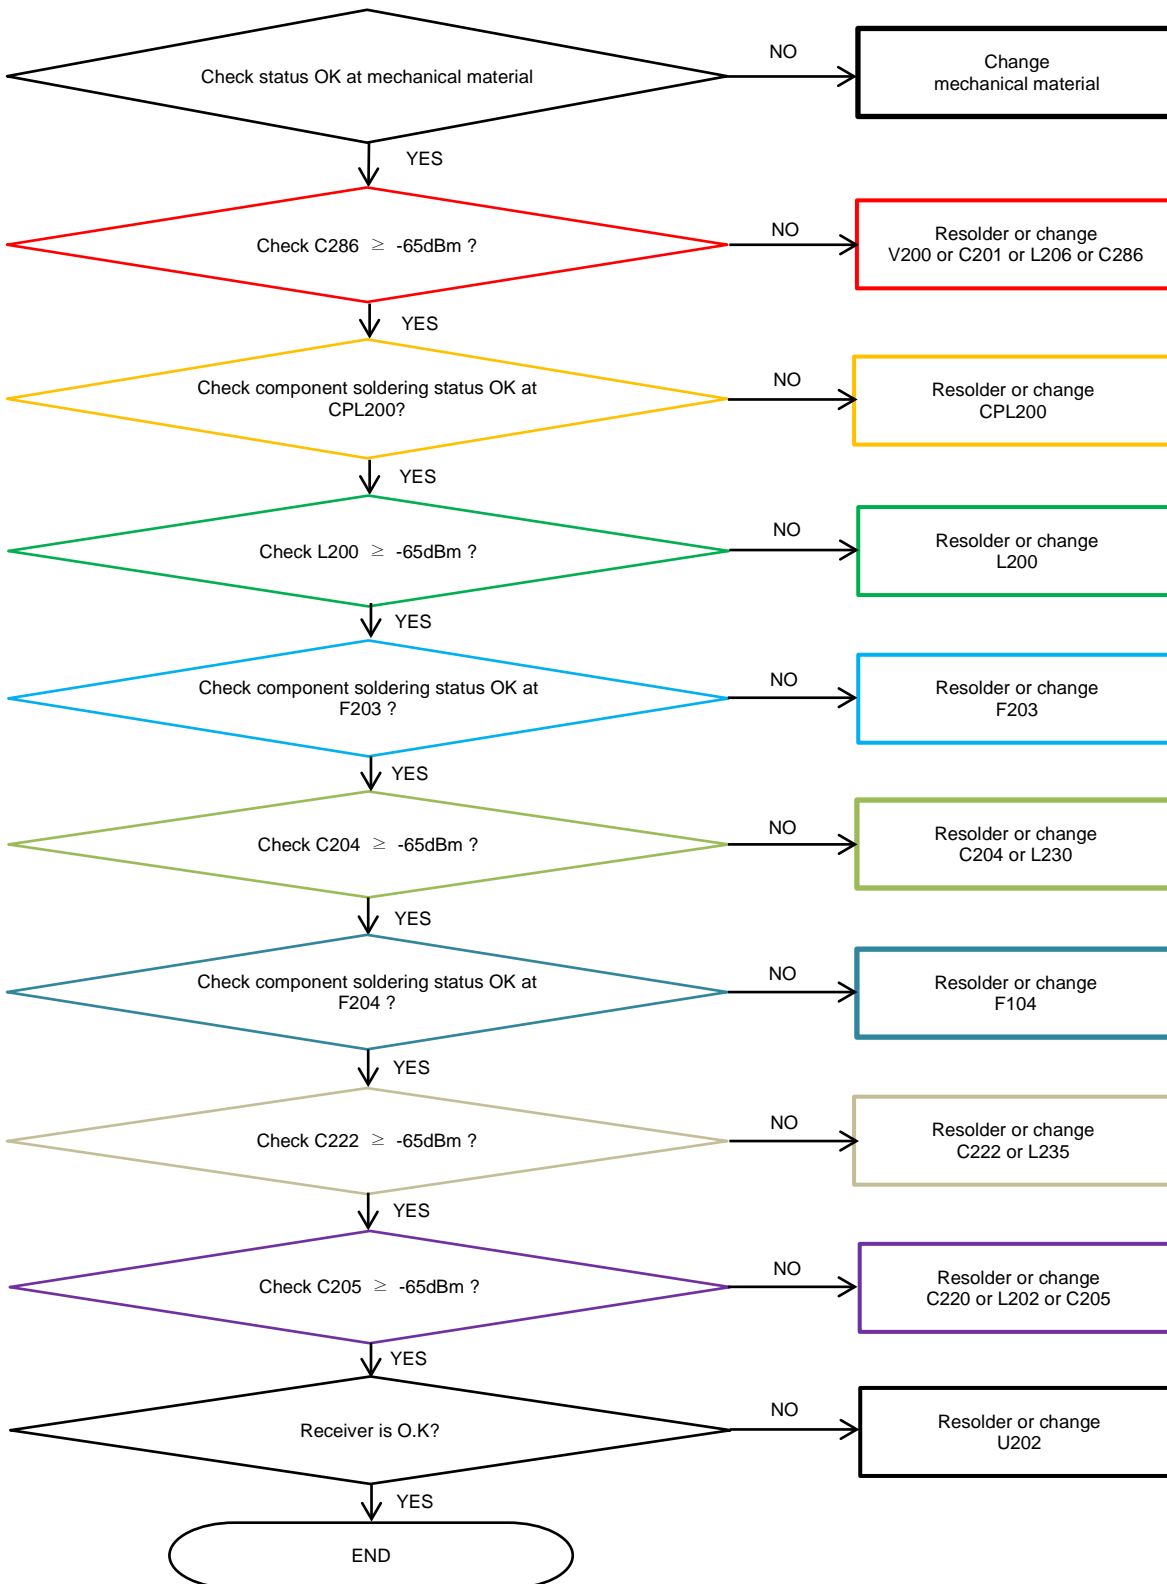

8. Level 3 Repair

8-4-28. LTE B1/4 4RxD

8. Level 3 Repair

8-4-29. LTE B7/38/40/41 Rx

8. Level 3 Repair

8-4-30. LTE B5/8/12/13/17/18/19/20/26/28 , WCDMA B5/8 , GSM850/900 DRx

8. Level 3 Repair

8-4-31. LTE B1/4/7/38/40/41/66 , WCDMA B1/4 DRx

8. Level 3 Repair

8-4-32. LTE B2/3/25 , WCDMA B2 , GSM1800/1900 DRx

8. Level 3 Repair

8-4-33. LTE B32 DRx

8. Level 3 Repair

8-4-34. LTE B39 DRx , B1/4/7 4Rx(DRx2)

8. Level 3 Repair

8-4-35. LTE B40 4Rx(DRxD)

8. Level 3 Repair

8-4-36. LTE B3 4RxDR(DRx2)

8. Level 3 Repair

8-4-37. WCDMA B5/8, LTE B5/8/12/17/18/19/20/26/28 Tx

8. Level 3 Repair

8-4-38. LTE B13 Tx

8. Level 3 Repair

8-4-39. GSM 850/900 Tx