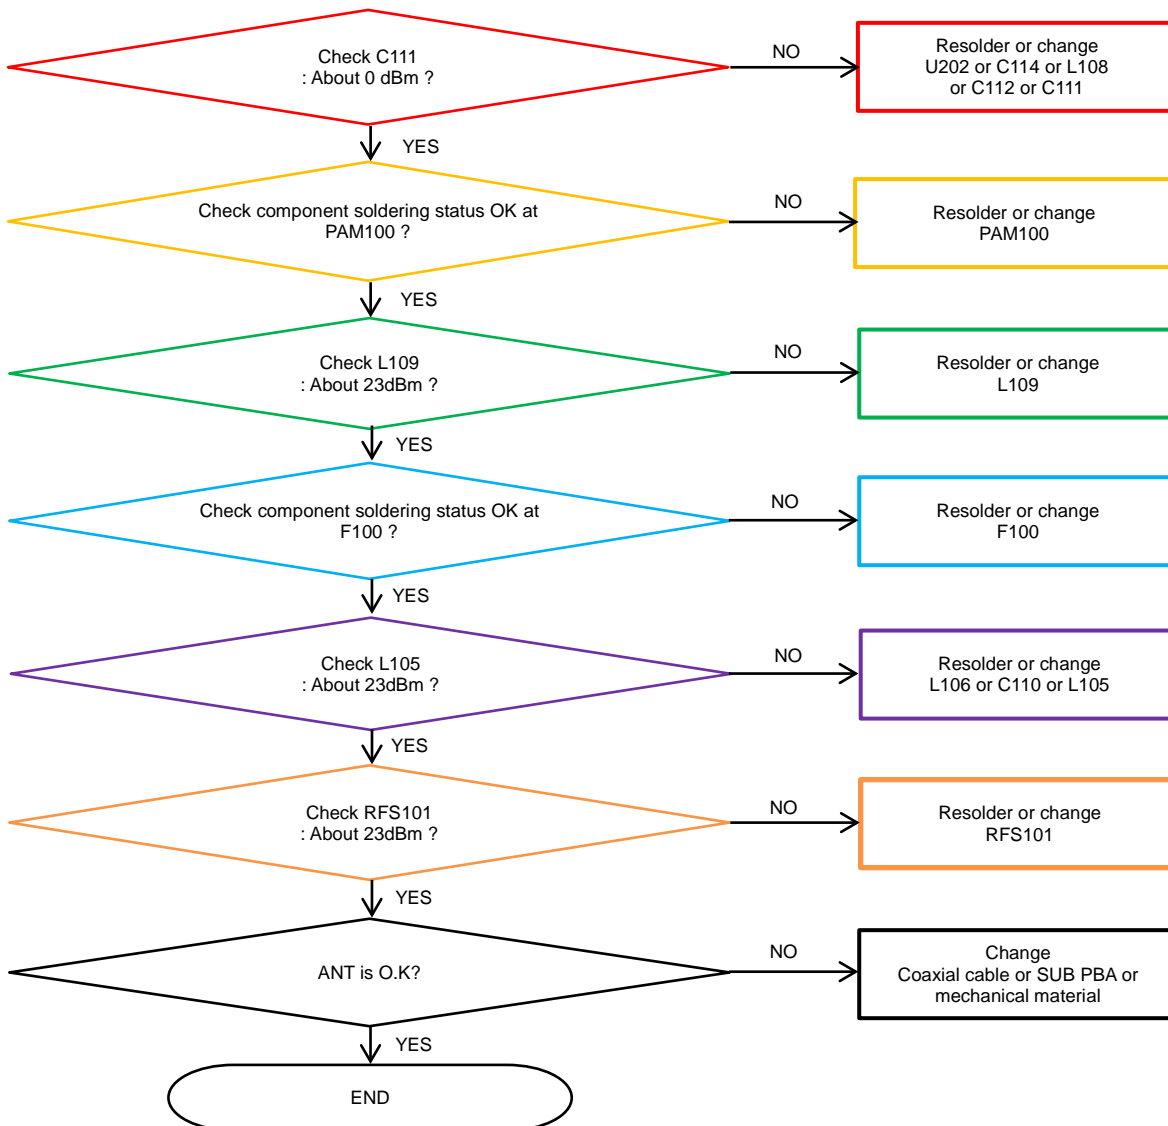

8. Level 3 Repair

8-4-28. LTE B1/4 4RxD

8. Level 3 Repair

8-4-29. LTE B7/38/40/41 Rx

8. Level 3 Repair

8-4-30. LTE B5/8/12/13/17/18/19/20/26/28 , WCDMA B5/8 , GSM850/900 DRx

8. Level 3 Repair

8-4-31. LTE B1/4/7/38/40/41/66 , WCDMA B1/4 DRx

8. Level 3 Repair

8-4-32. LTE B2/3/25 , WCDMA B2 , GSM1800/1900 DRx

8. Level 3 Repair

8-4-33. LTE B32 DRx

8. Level 3 Repair

8-4-34. LTE B39 DRx , B1/4/7 4Rx(DRx2)

8. Level 3 Repair

8-4-35. LTE B40 4Rx(DRxD)

8. Level 3 Repair

8-4-36. LTE B3 4RxDR(DRx2)

8. Level 3 Repair

8-4-37. WCDMA B5/8, LTE B5/8/12/17/18/19/20/26/28 Tx

8. Level 3 Repair

8-4-38. LTE B13 Tx

8. Level 3 Repair

8-4-39. GSM 850/900 Tx