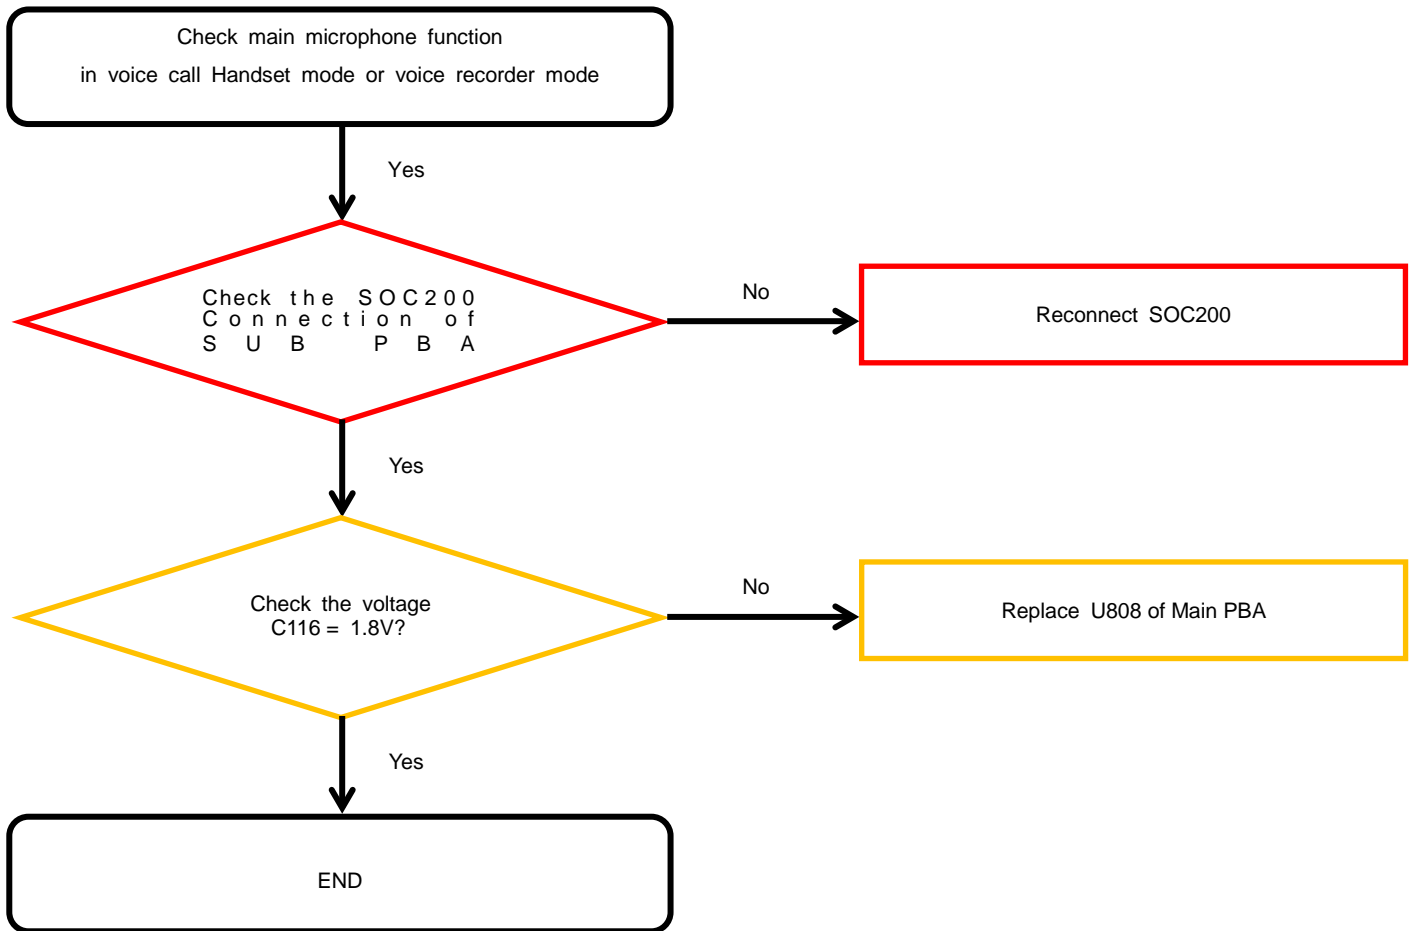

8. Level 3 Repair

8-4-7-5. Proximity + RGB Light sensor

8. Level 3 Repair

8-4-7-6. HRM Sensor

8. Level 3 Repair

8-4-7-7. Hall Sensor

8. Level 3 Repair

8-4-8-1. Microphone Part - Main MIC