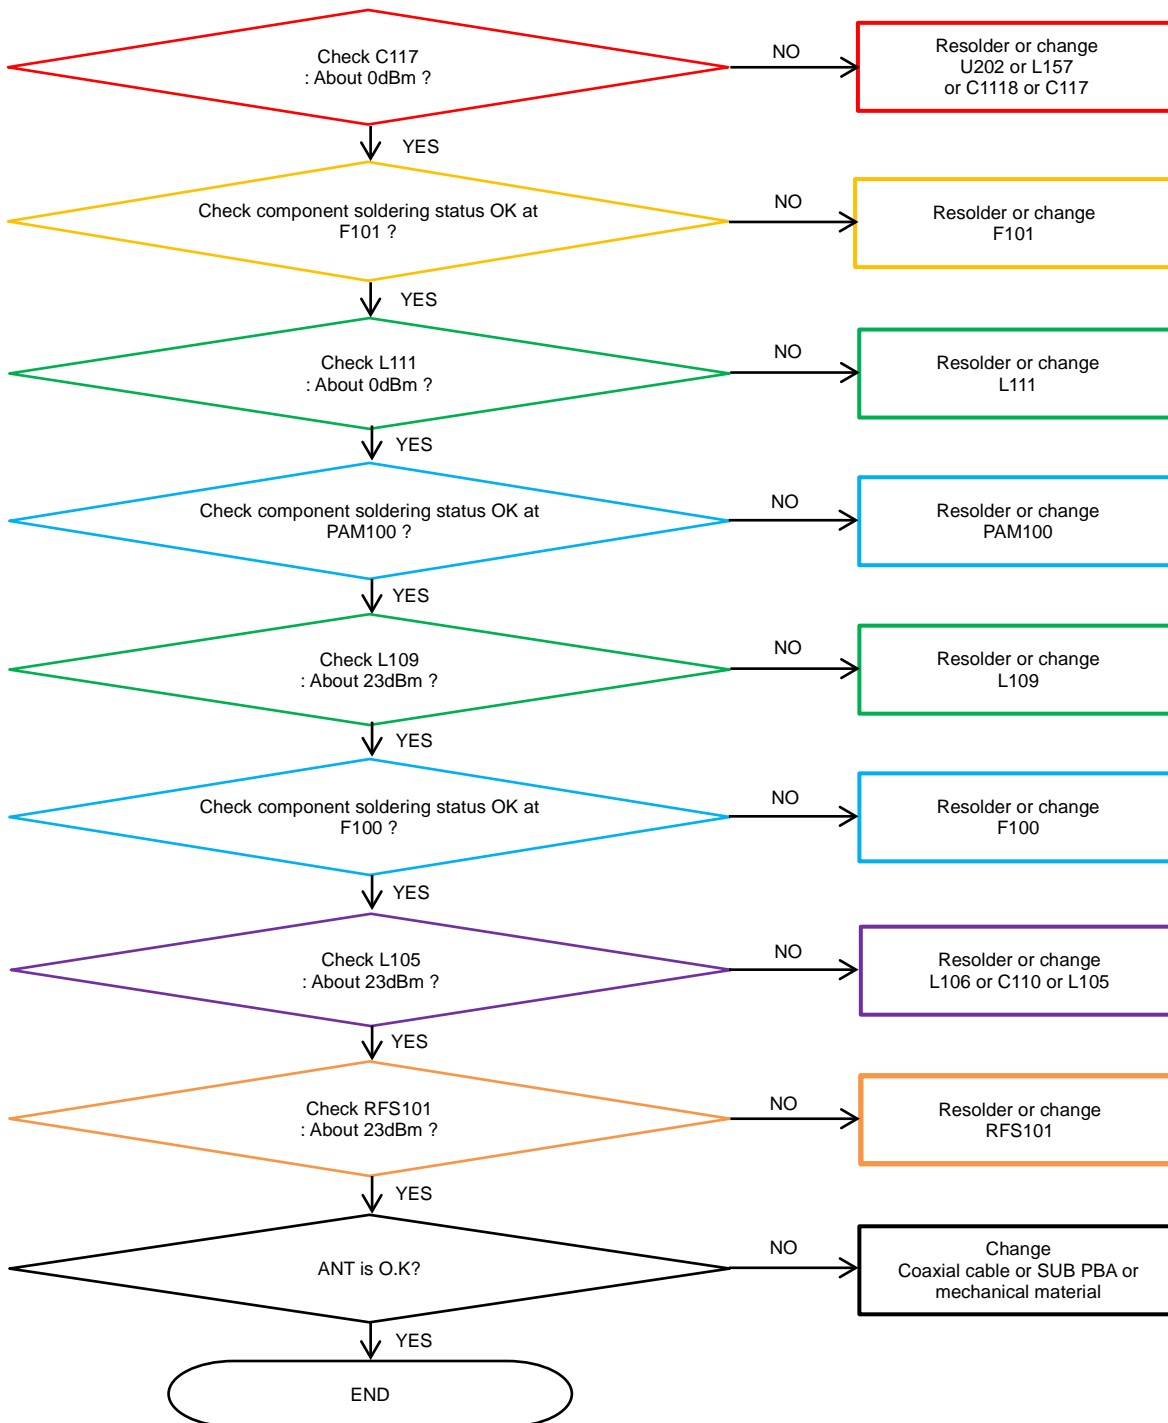

8. Level 3 Repair

8-4-32. LTE B2/3/25 , WCDMA B2 , GSM1800/1900 DRx

8. Level 3 Repair

8-4-33. LTE B32 DRx

8. Level 3 Repair

8-4-34. LTE B39 DRx , B1/4/7 4Rx(DRx2)

8. Level 3 Repair

8-4-35. LTE B40 4Rx(DRxD)

8. Level 3 Repair

8-4-36. LTE B3 4RxDR(DRx2)

8. Level 3 Repair

8-4-37. WCDMA B5/8, LTE B5/8/12/17/18/19/20/26/28 Tx

8. Level 3 Repair

8-4-38. LTE B13 Tx

8. Level 3 Repair

8-4-39. GSM 850/900 Tx

8. Level 3 Repair

8-4-40. GSM 1800/1900 Tx

8. Level 3 Repair

8-4-41. WCDMA B1/2/4, TD-SCDMA B34/39, LTE B1/2/3/4/25/39 Tx

8. Level 3 Repair

8-4-42. LTE B7 Tx

8. Level 3 Repair

8-4-43. LTE B38/40/41 Tx

8. Level 3 Repair

8-4-44. Fingerprint Sensor

8. Level 3 Repair

8-4-45. DeX Station

8. Level 3 Repair

8-5. Service Schematics

- NC Point(Top View)