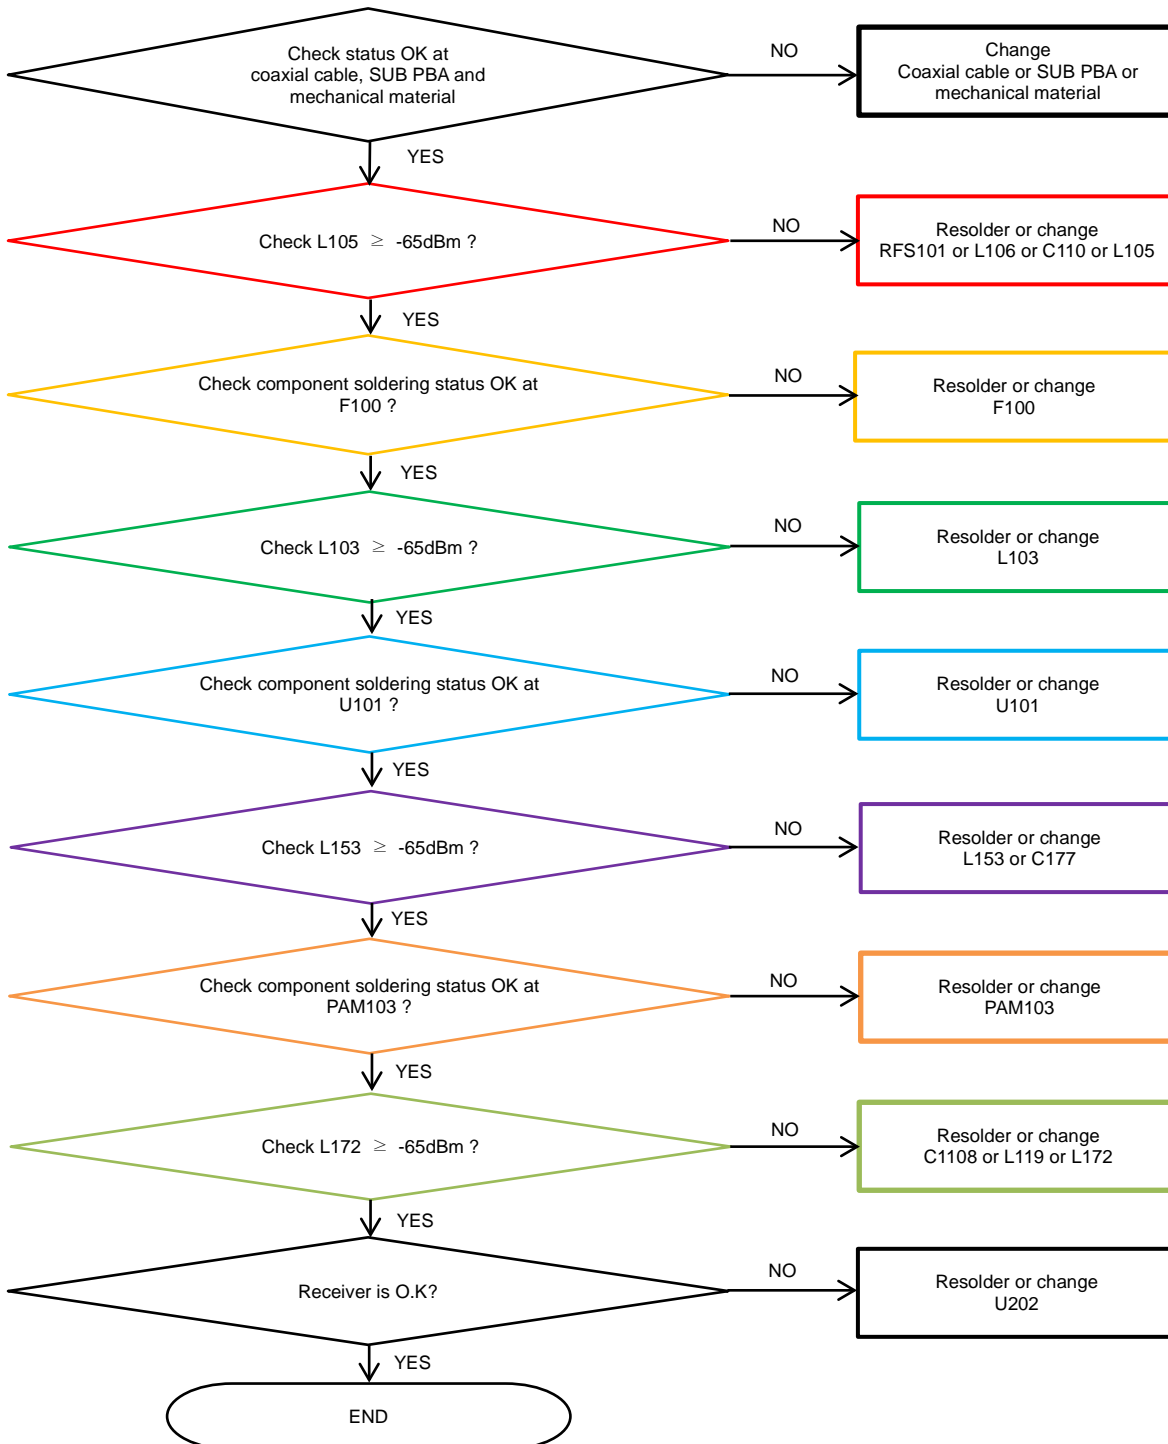

8. Level 3 Repair

8-4-24. WCDMA B1/4, TD-SCDMA B34/39, LTE B1/4/39/66 Rx

8. Level 3 Repair

8-4-25. LTE B32 Rx

8. Level 3 Repair

8-4-26. GSM1800/1900, WCDMA B2, LTE B2/3/25 Rx

8. Level 3 Repair

8-4-27. LTE B3 4Rx D

8. Level 3 Repair

8-4-28. LTE B1/4 4RxD

8. Level 3 Repair

8-4-29. LTE B7/38/40/41 Rx

8. Level 3 Repair

8-4-30. LTE B5/8/12/13/17/18/19/20/26/28 , WCDMA B5/8 , GSM850/900 DRx

8. Level 3 Repair

8-4-31. LTE B1/4/7/38/40/41/66 , WCDMA B1/4 DRx