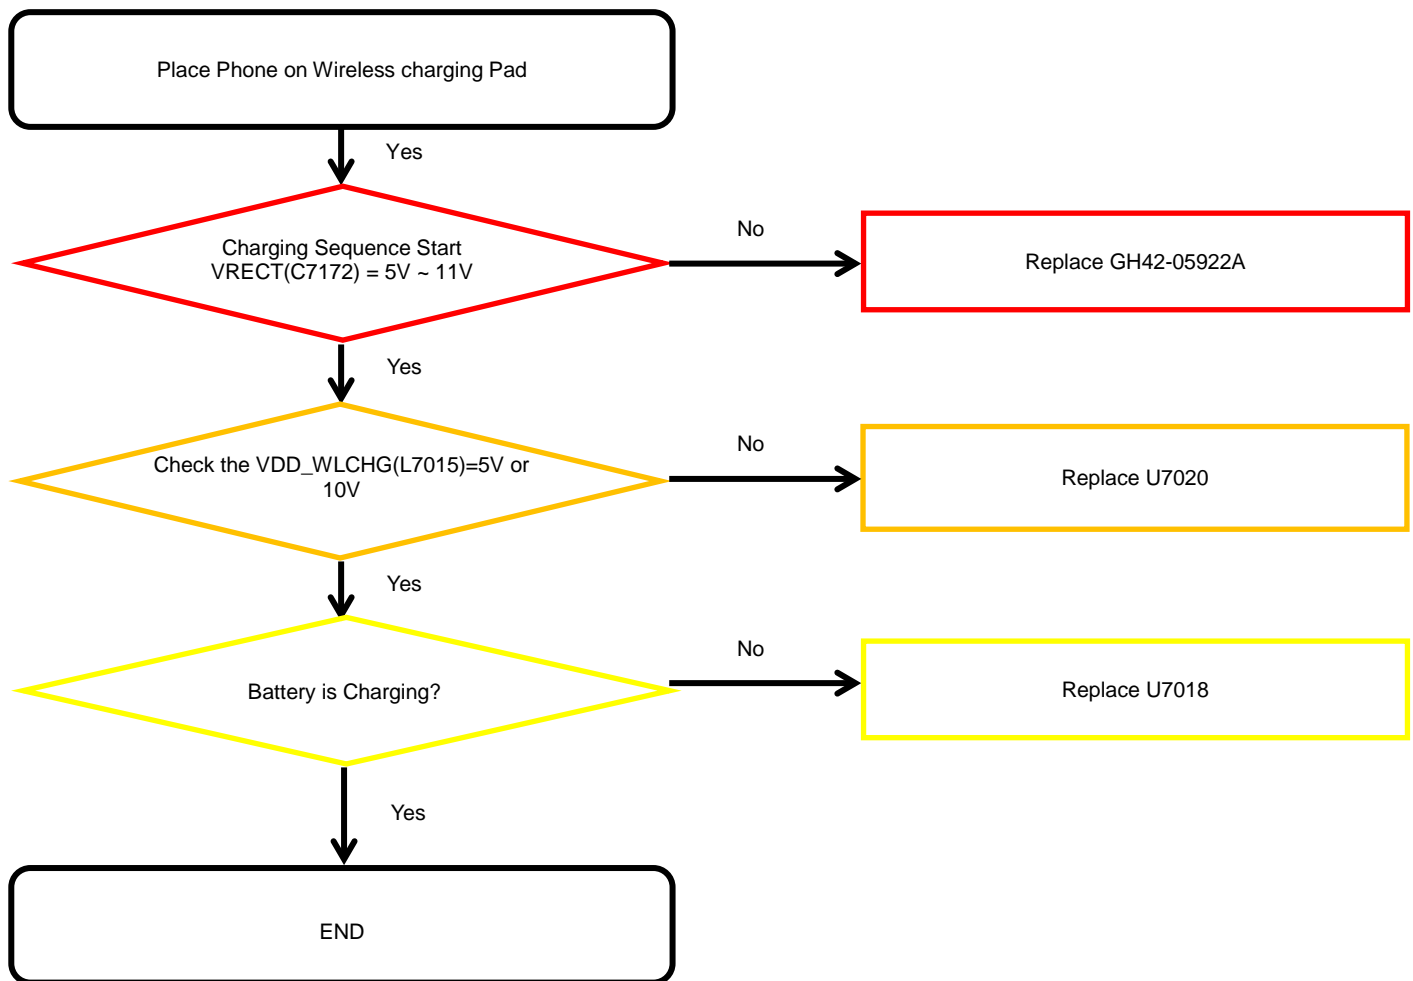

8. Level 3 Repair

8-4-1. Power On

8. Level 3 Repair

8-4-2. Initial

8. Level 3 Repair

8-4-3. No Service

8. Level 3 Repair

8-4-3. SIM Part

8. Level 3 Repair

8-4-4. T-Flash Part

8. Level 3 Repair

8-4-5-1. Cable Charging Part (Normal/Fast)

8. Level 3 Repair

8-4-5-2. Wireless Charging Part (Normal/Fast)

8. Level 3 Repair

8-4-6. OTG