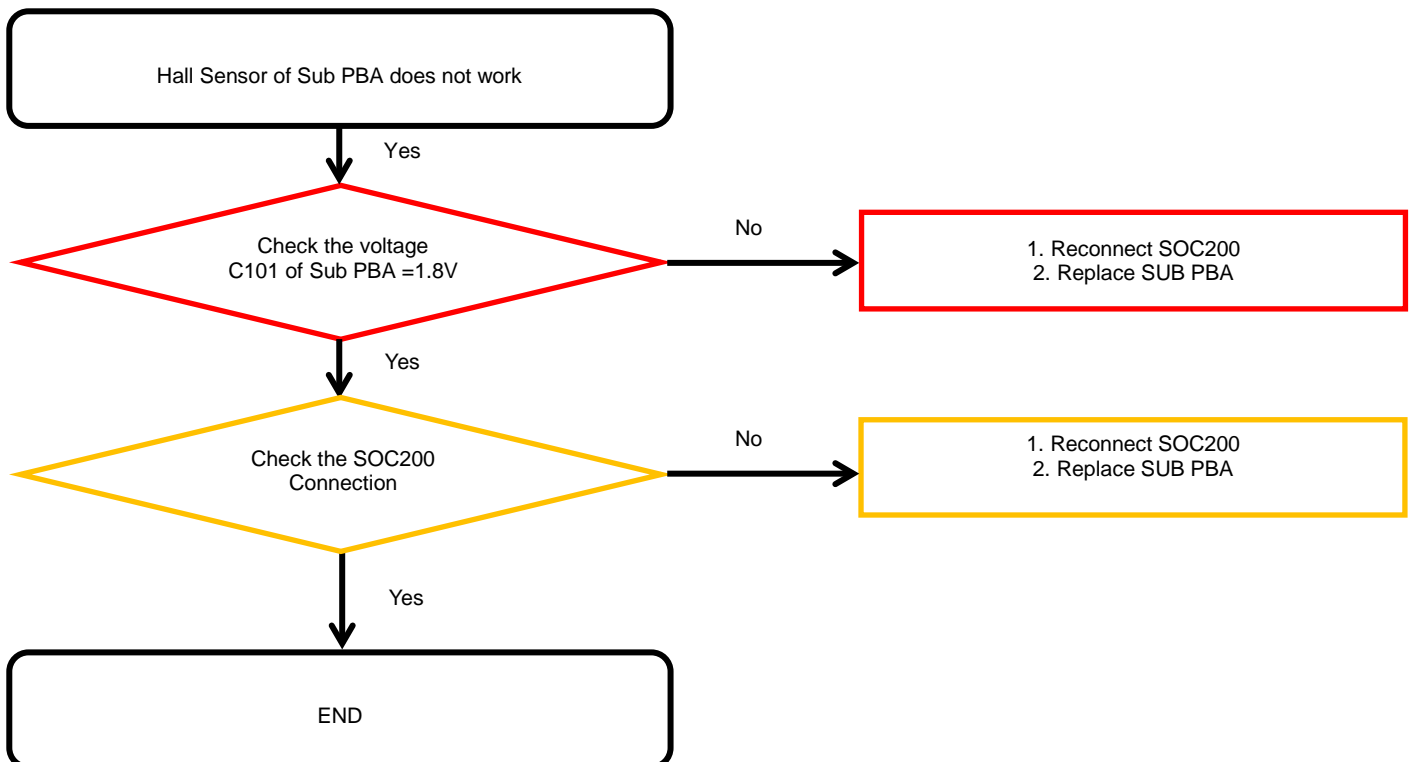

8. Level 3 Repair

8-4-7-5. Proximity + RGB Light sensor

8. Level 3 Repair

8-4-7-6. HRM Sensor

8. Level 3 Repair

8-4-7-7. Hall Sensor

8. Level 3 Repair

8-4-8-1. Microphone Part - Main MIC