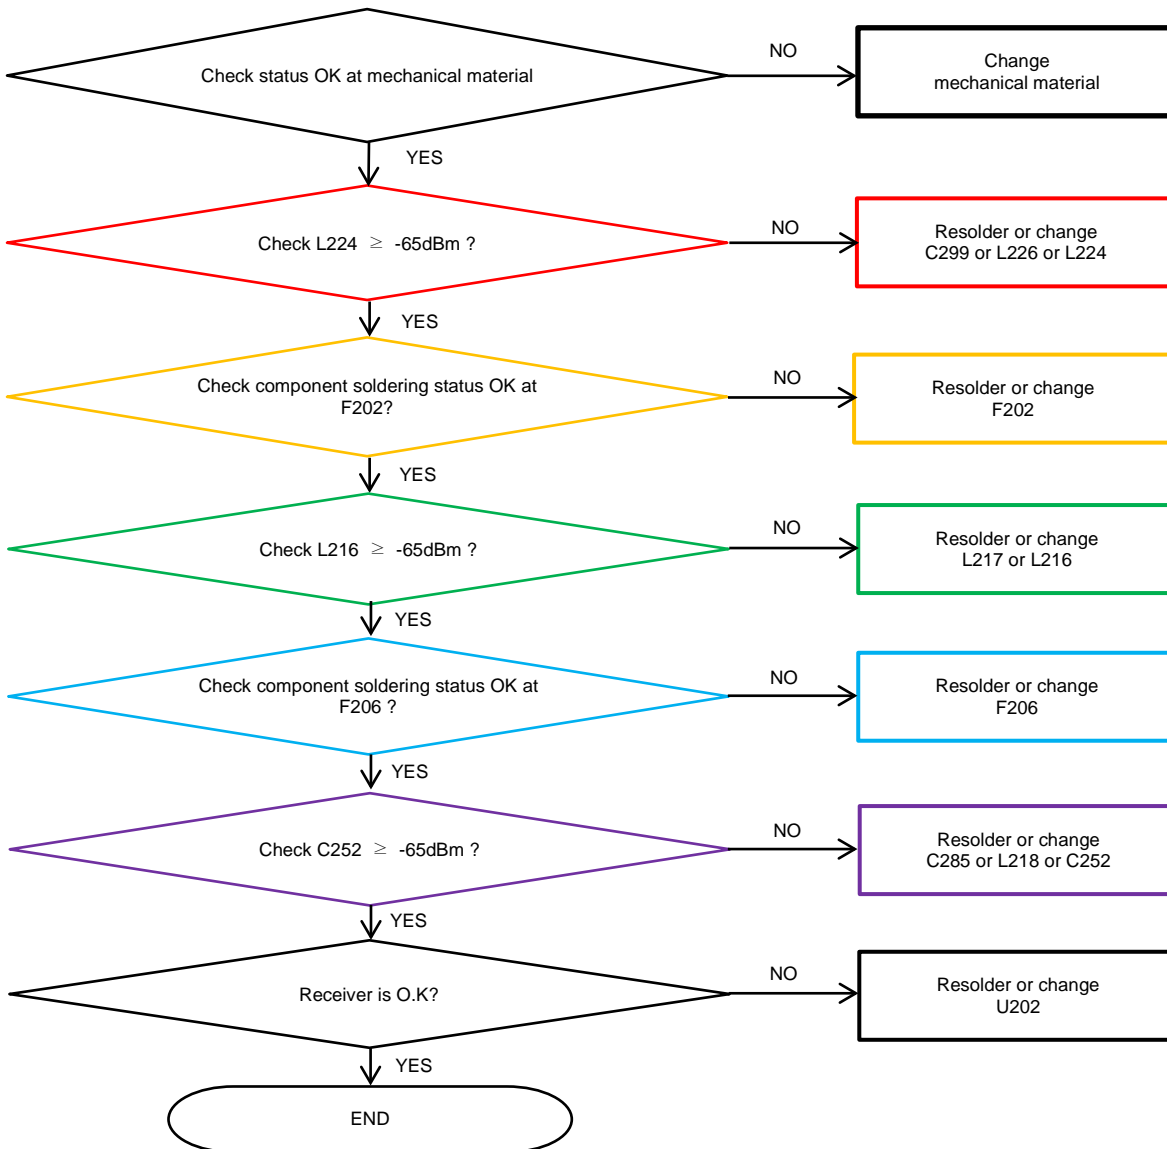

8. Level 3 Repair

8-4-28. LTE B1/4 4RxD

8. Level 3 Repair

8-4-29. LTE B7/38/40/41 Rx

8. Level 3 Repair

8-4-30. LTE B5/8/12/13/17/18/19/20/26/28 , WCDMA B5/8 , GSM850/900 DRx

8. Level 3 Repair

8-4-31. LTE B1/4/7/38/40/41/66 , WCDMA B1/4 DRx