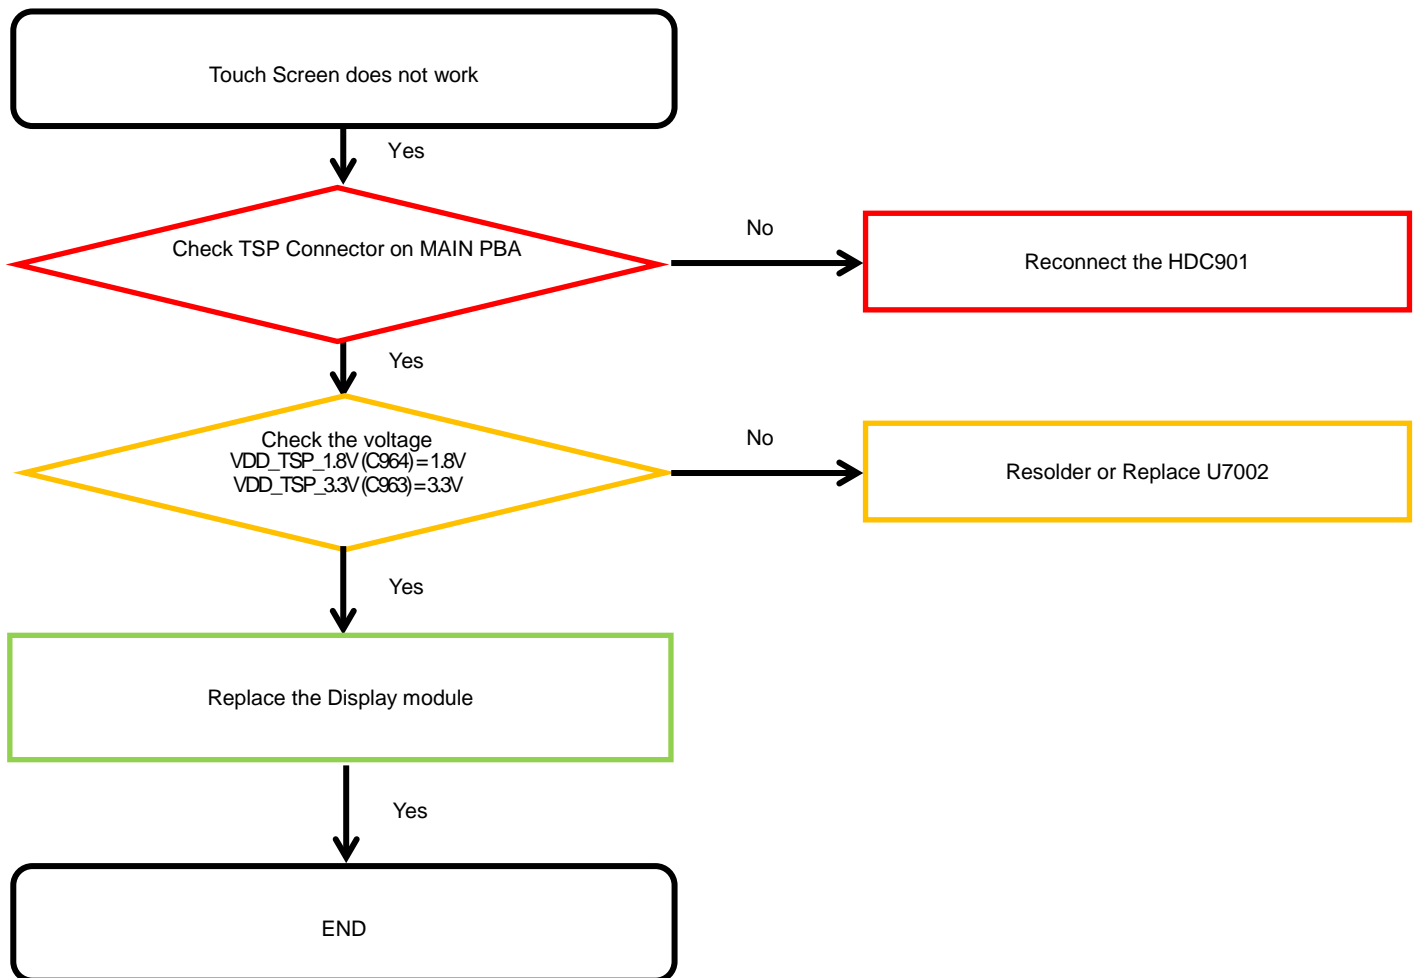

8. Level 3 Repair

8-4-16. 8M CAMERA

8. Level 3 Repair

8-4-17. IRIS CAM

8. Level 3 Repair

8-4-18. TSP

8. Level 3 Repair

8-4-19. Pressure Touch (Home Button function)