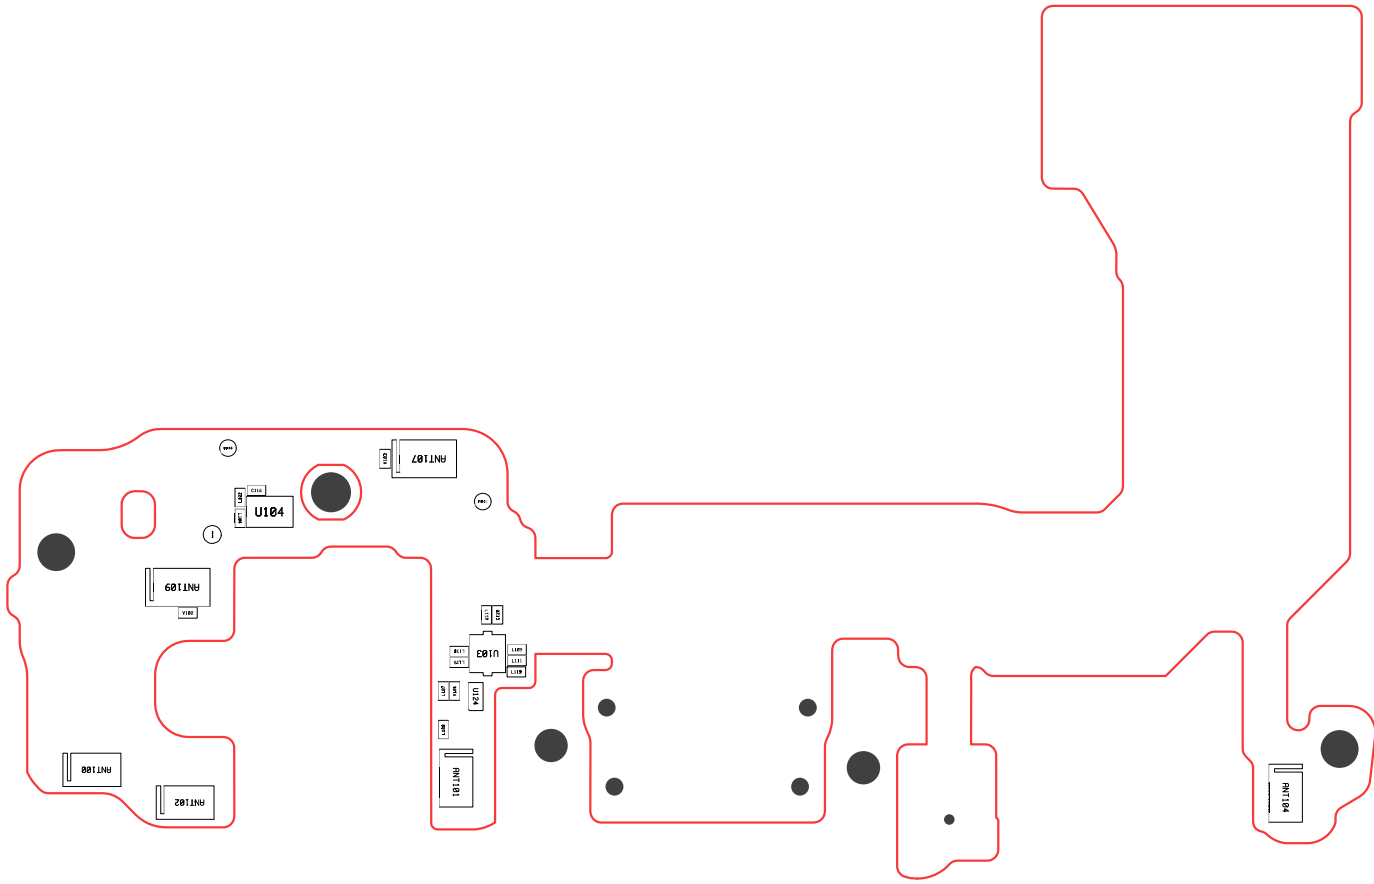

8. Level 3 Repair

8-1. Components Layout

8. Level 3 Repair

SM-G950F REV0.7

Confidential

JTAG5000

JTAG5001

JTAG5002

JTAG5003

8. Level 3 Repair

8-3. Flow chart of Troubleshooting.

	
<p style="text-align: center;">Oscilloscope</p>	<p style="text-align: center;">Digital Multimeter</p>
	
<p style="text-align: center;">Power Supply</p>	<p style="text-align: center;">+ driver, ESD Safe Tweezer</p>
	
<p style="text-align: center;">8960 & Spectrum Analyzer</p>	<p style="text-align: center;">Soldering iron</p>

8. Level 3 Repair

8-4-1. Power On

8. Level 3 Repair

8-4-2. Initial

8. Level 3 Repair

8-4-3. No Service

8. Level 3 Repair

8-4-3. SIM Part