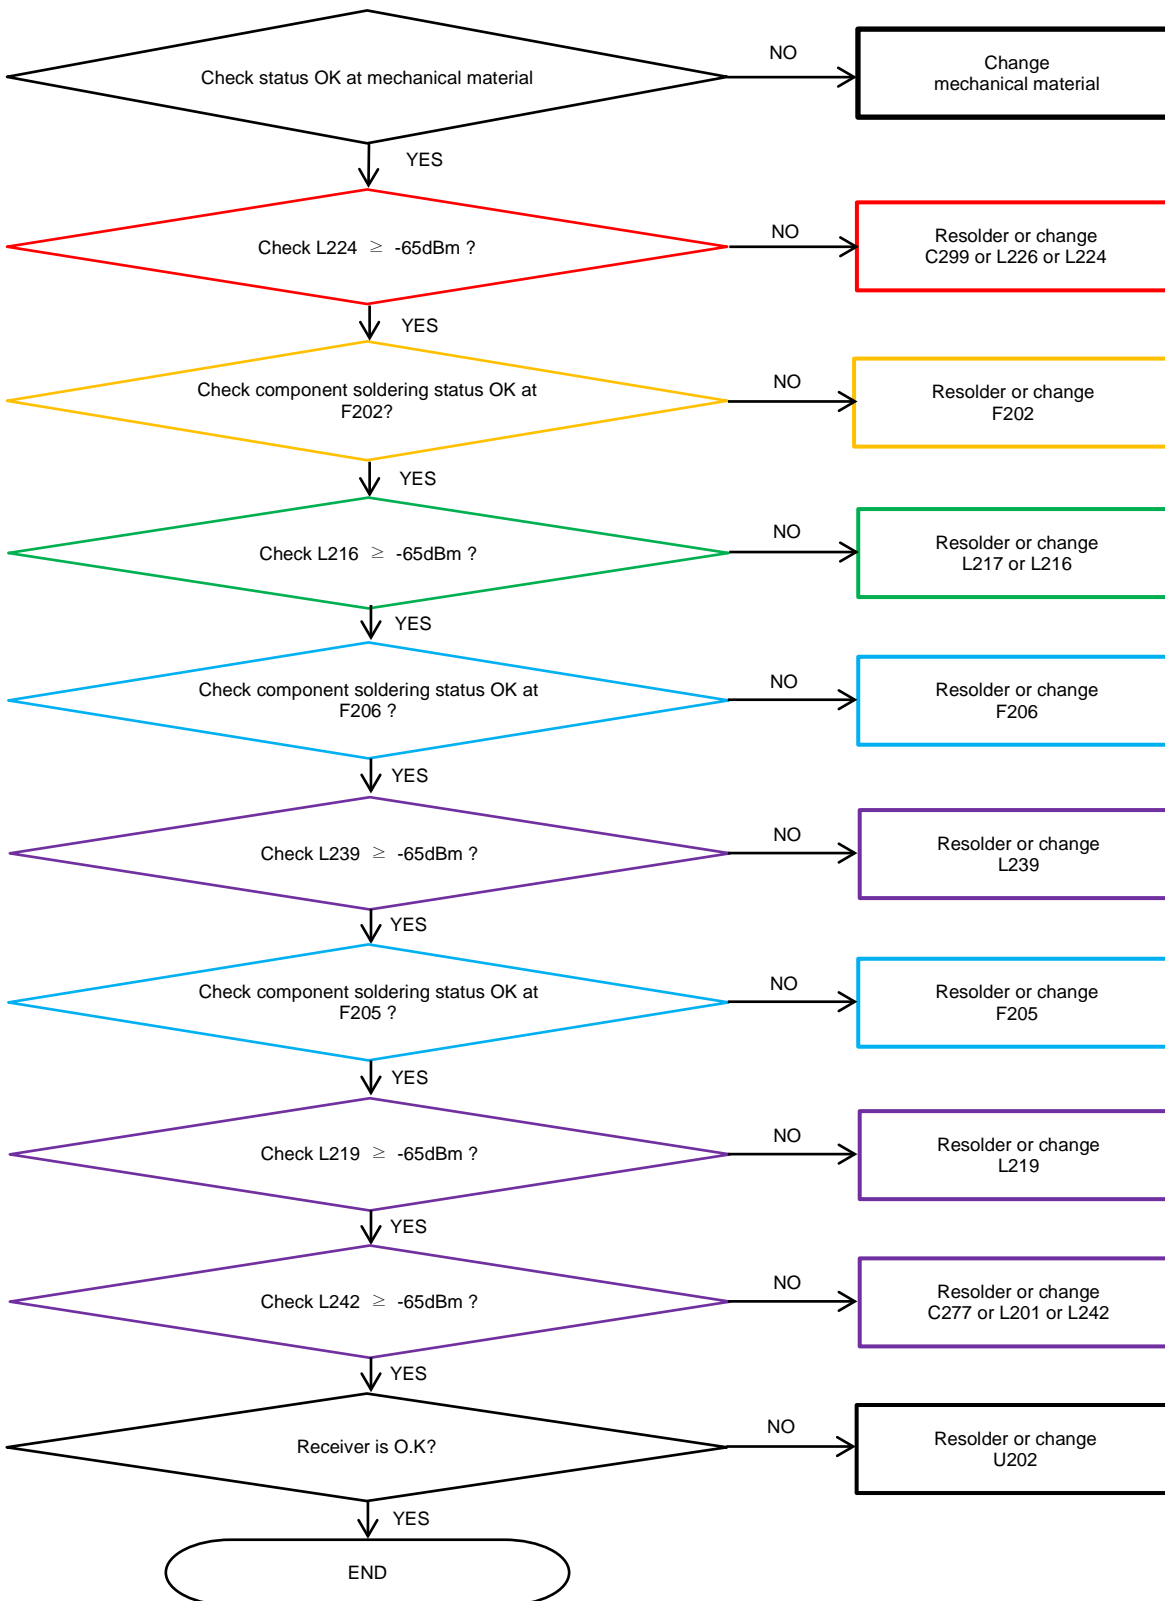

8. Level 3 Repair

8-4-33. LTE B32 DRx