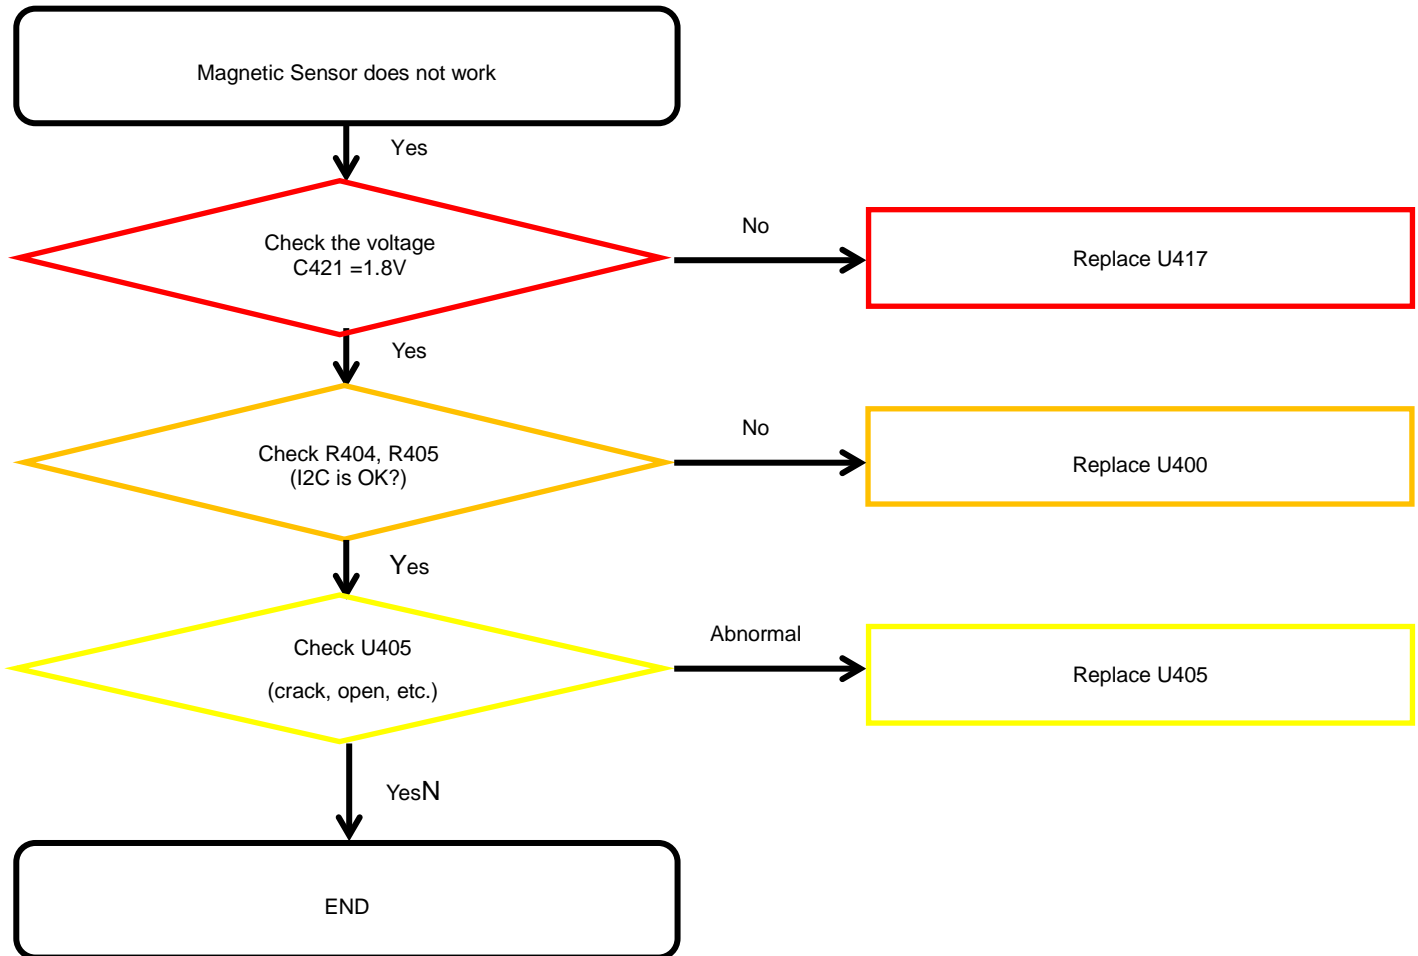

8. Level 3 Repair

8-4-1. Power On

8. Level 3 Repair

8-4-2. Initial

8. Level 3 Repair

8-4-3. No Service

8. Level 3 Repair

8-4-3. SIM Part

8. Level 3 Repair

8-4-4. T-Flash Part

8. Level 3 Repair

8-4-5-1. Cable Charging Part (Normal/Fast)

8. Level 3 Repair

8-4-5-2. Wireless Charging Part (Normal/Fast)

8. Level 3 Repair

8-4-6. OTG

8. Level 3 Repair

8-4-7-1. Sensor Hub

8. Level 3 Repair

8-4-7-2. Magnetic Sensor

8. Level 3 Repair

8-4-7-3. 6Axis Sensor

8. Level 3 Repair

8-4-7-4. Barometer sensor