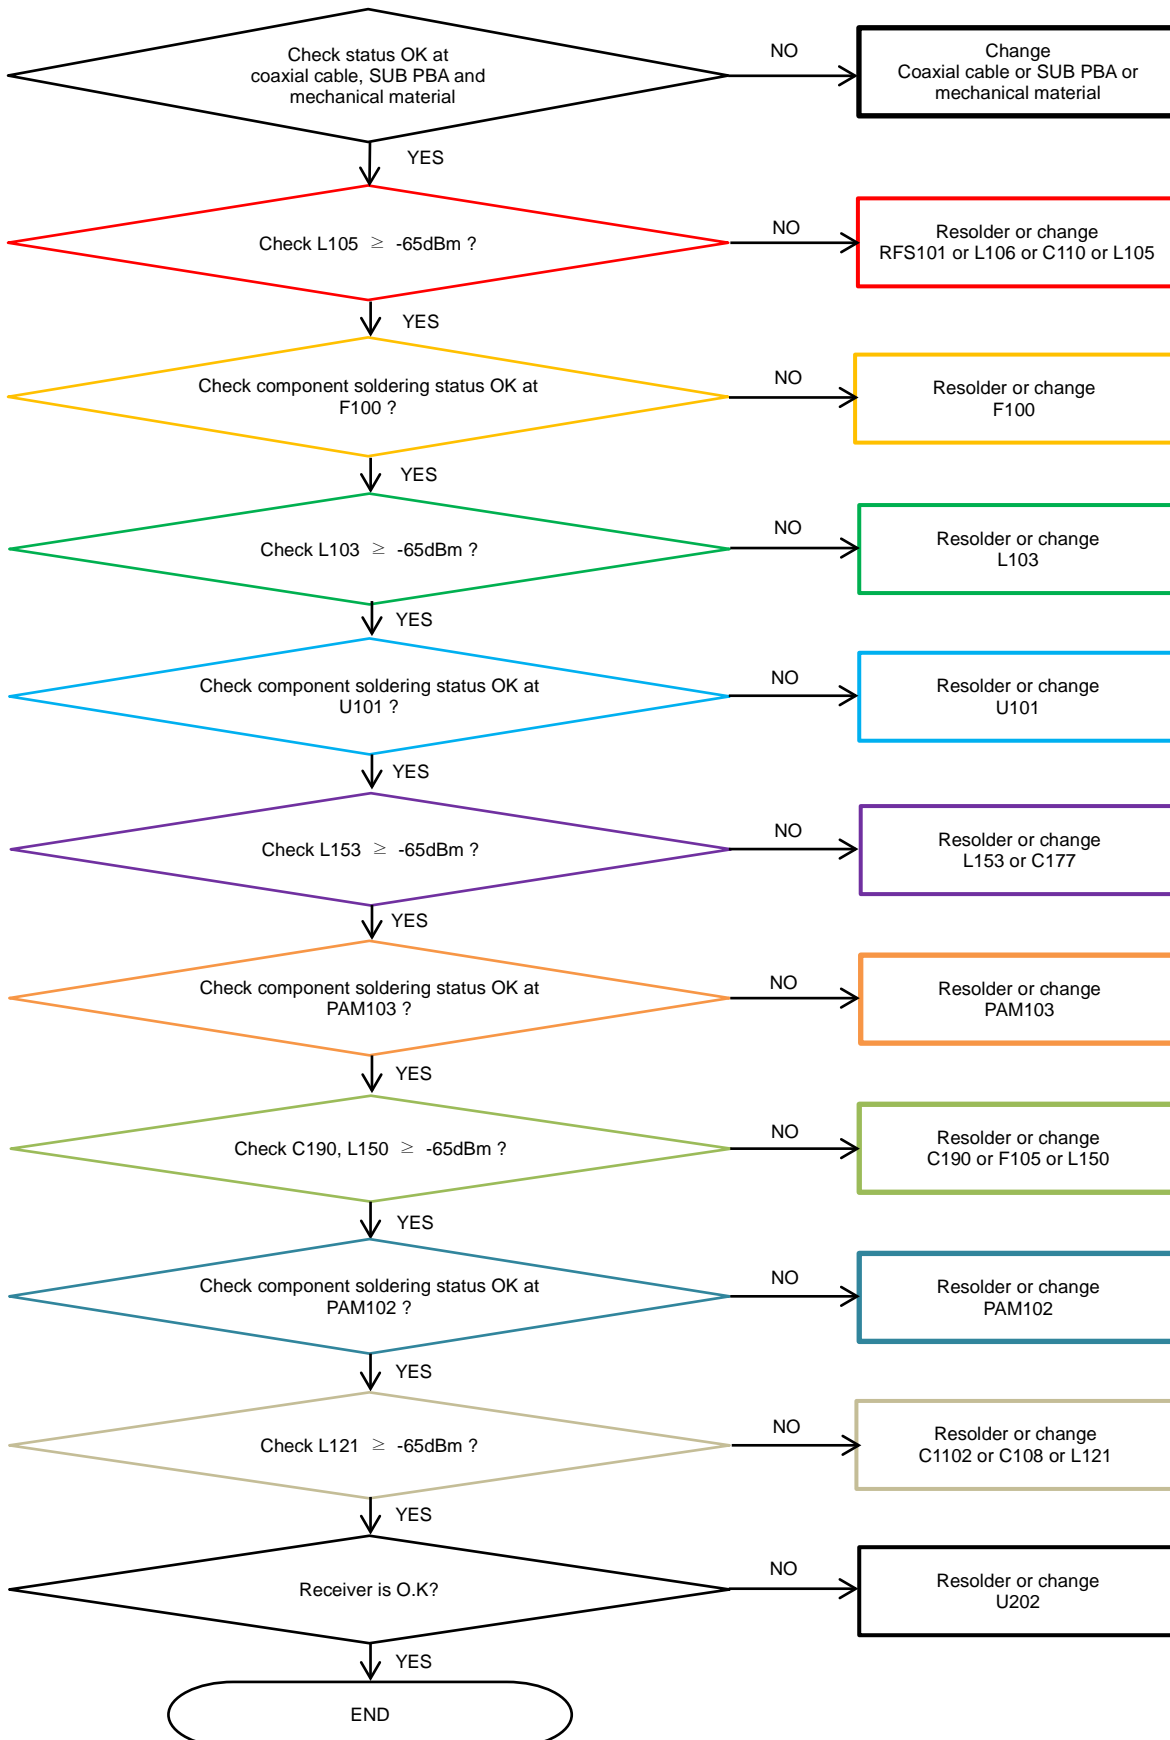

8. Level 3 Repair

8-4-20. Motor

8. Level 3 Repair

8-4-21. MST

8. Level 3 Repair

8-4-22. GSM 850/900, WCDMA B5/8, LTE B5/8/12/13/17/18/19/20/26/28 Rx

8. Level 3 Repair

8-4-23. LTE B7/40 4Rx D

8. Level 3 Repair

8-4-24. WCDMA B1/4, TD-SCDMA B34/39, LTE B1/4/39/66 Rx

8. Level 3 Repair

8-4-25. LTE B32 Rx

8. Level 3 Repair

8-4-26. GSM1800/1900, WCDMA B2, LTE B2/3/25 Rx

8. Level 3 Repair

8-4-27. LTE B3 4Rx D