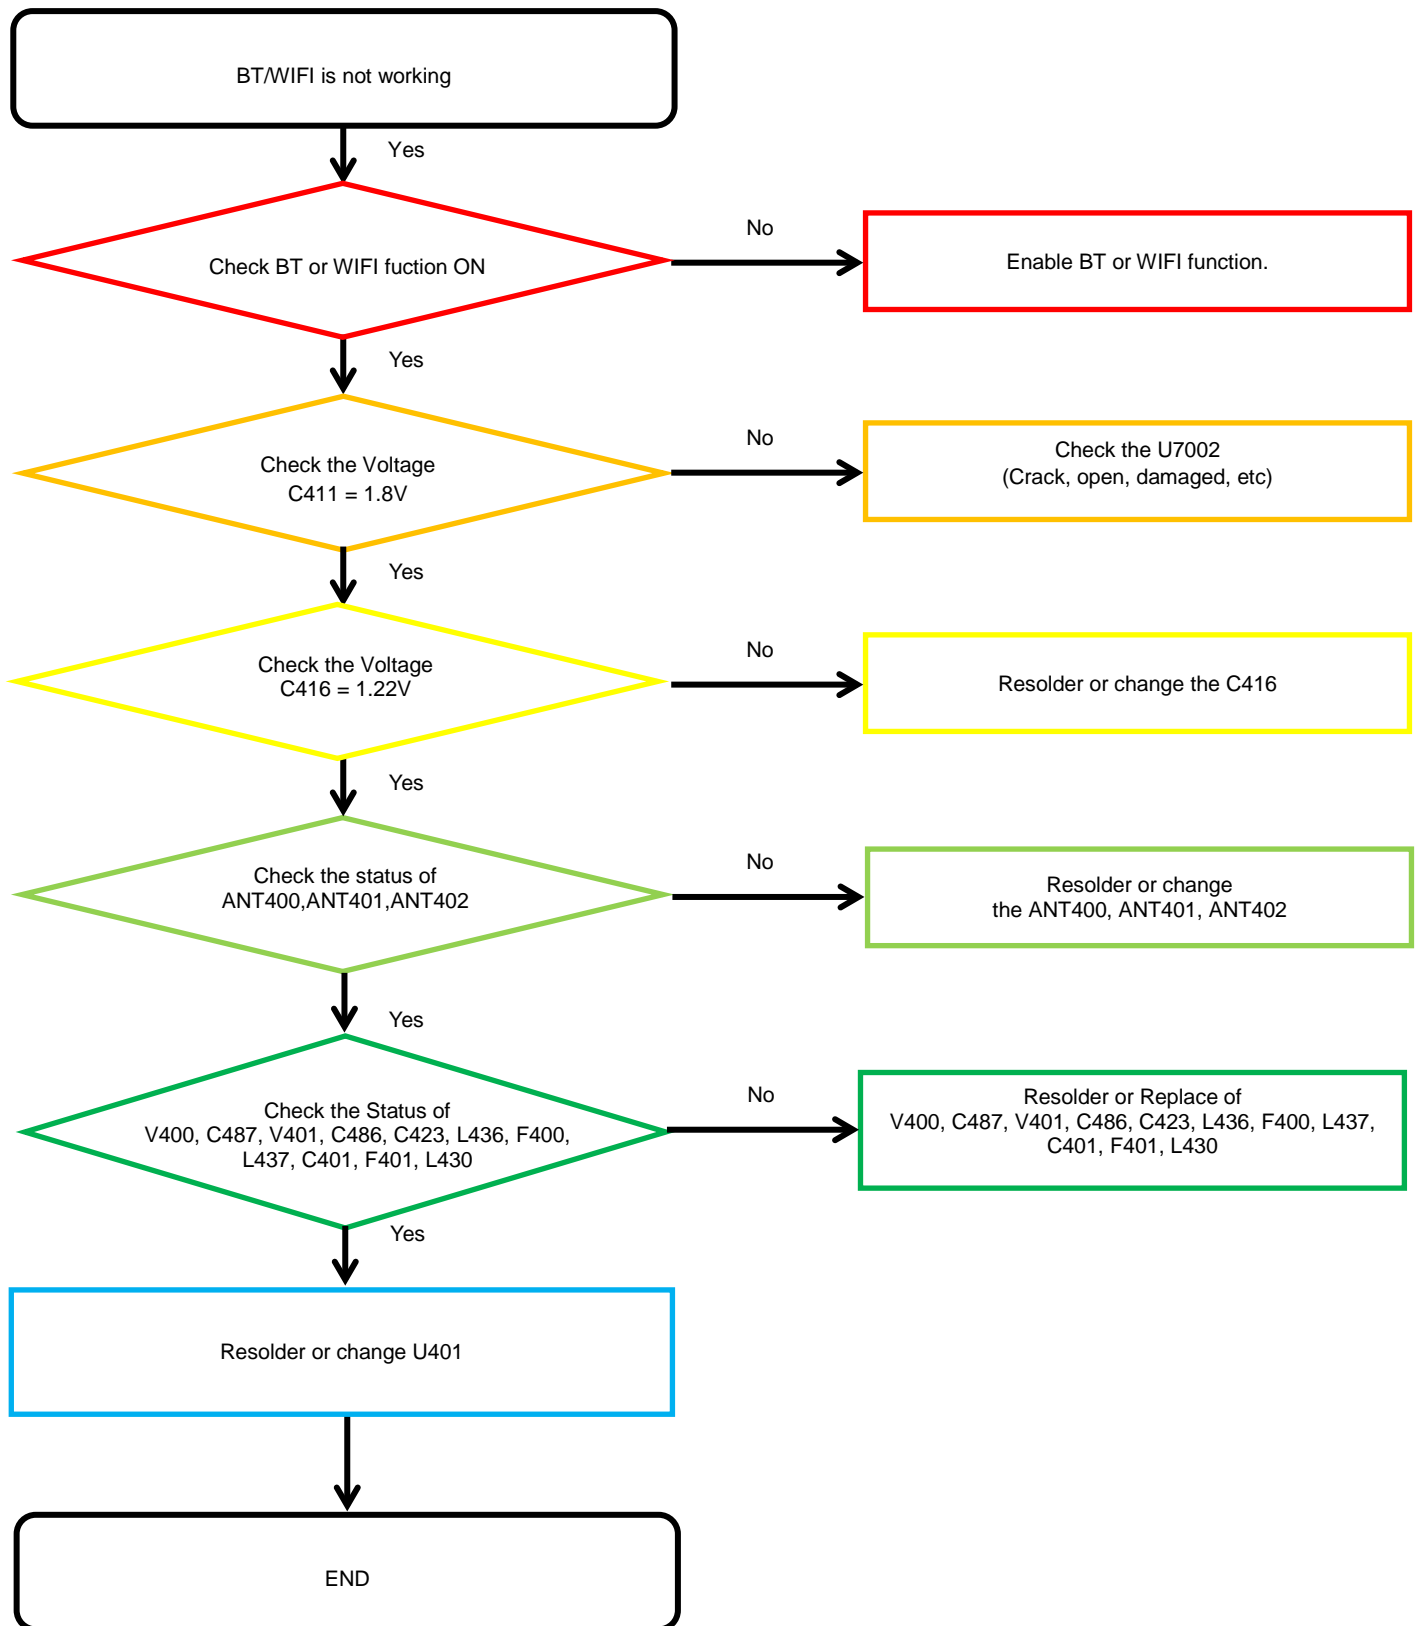

8. Level 3 Repair

8-4-8-2. Microphone Part - Sub(2nd) MIC

8. Level 3 Repair

8-4-9. Speaker Part

8. Level 3 Repair

8-4-10. Receiver Part

8. Level 3 Repair

8-4-11. BT/WIFI