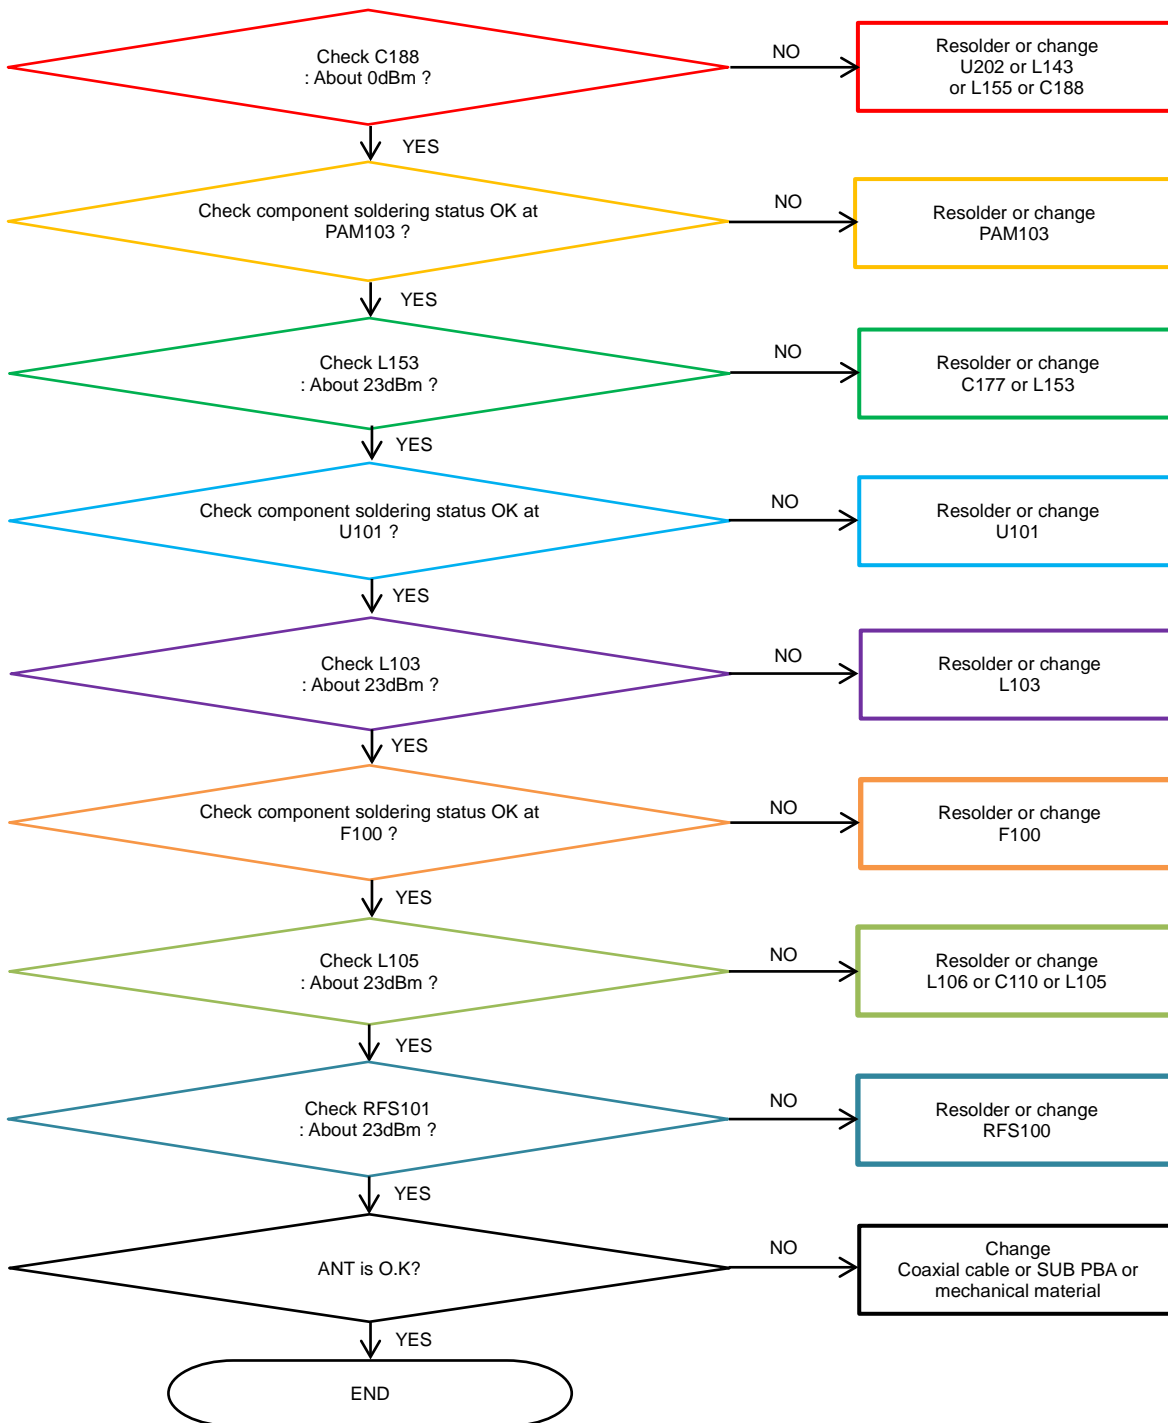

8. Level 3 Repair

8-4-36. LTE B3 4RxDR(DRx2)

8. Level 3 Repair

8-4-37. WCDMA B5/8, LTE B5/8/12/17/18/19/20/26/28 Tx

8. Level 3 Repair

8-4-38. LTE B13 Tx

8. Level 3 Repair

8-4-39. GSM 850/900 Tx

8. Level 3 Repair

8-4-40. GSM 1800/1900 Tx

8. Level 3 Repair

8-4-41. WCDMA B1/2/4, TD-SCDMA B34/39, LTE B1/2/3/4/25/39 Tx

8. Level 3 Repair

8-4-42. LTE B7 Tx

8. Level 3 Repair

8-4-43. LTE B38/40/41 Tx

8. Level 3 Repair

8-4-44. Fingerprint Sensor

8. Level 3 Repair

8-4-45. DeX Station

8. Level 3 Repair

8-5. Service Schematics

- NC Point(Top View)