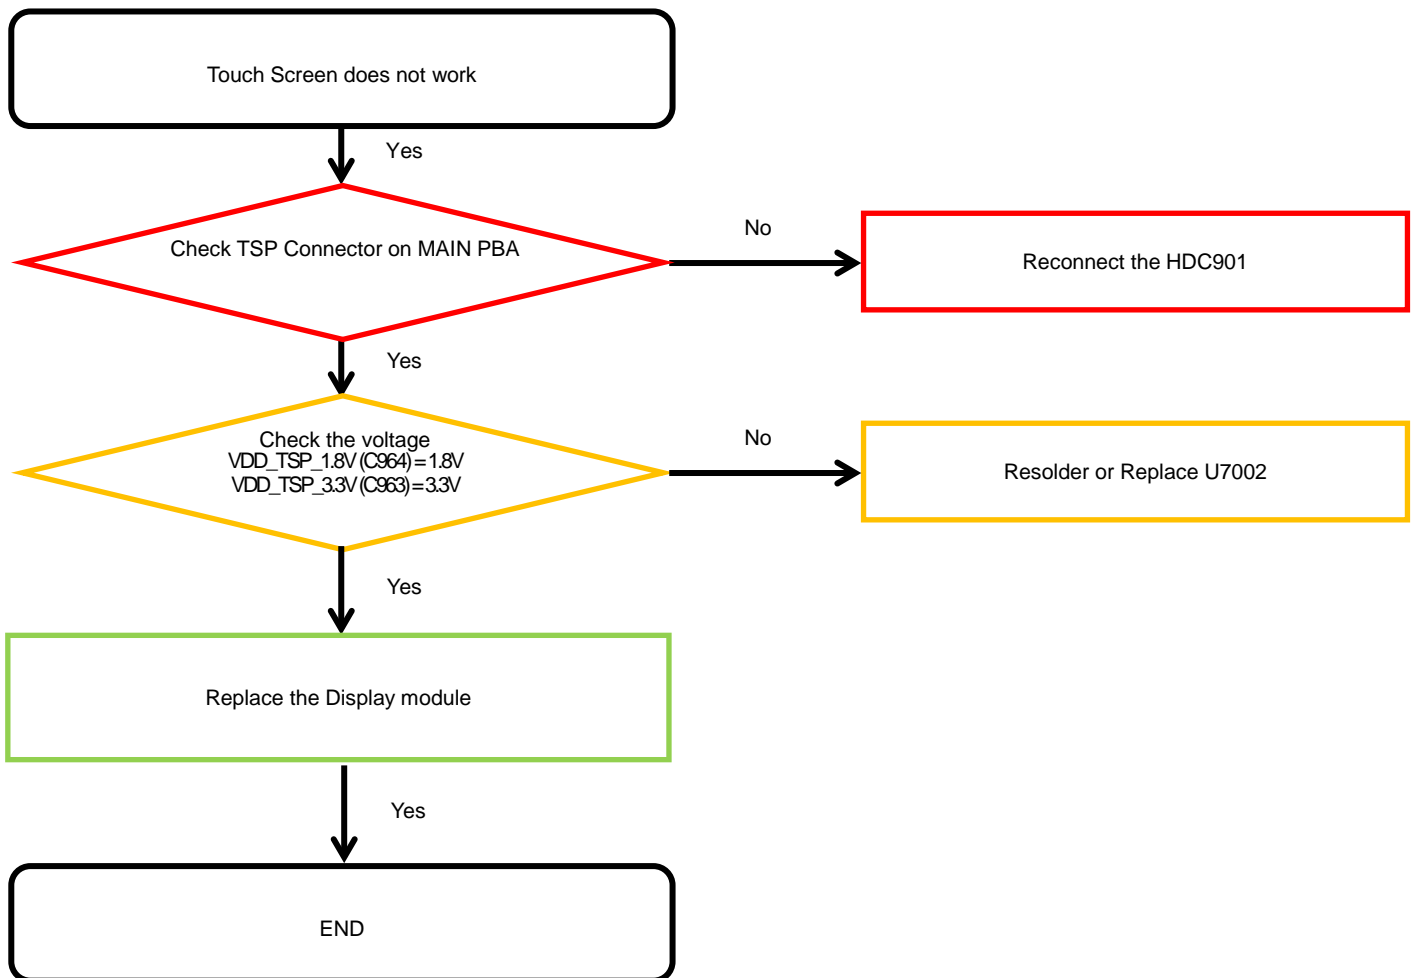

8. Level 3 Repair

8-4-16. 8M CAMERA

8. Level 3 Repair

8-4-17. IRIS CAM

8. Level 3 Repair

8-4-18. TSP

8. Level 3 Repair

8-4-19. Pressure Touch (Home Button function)