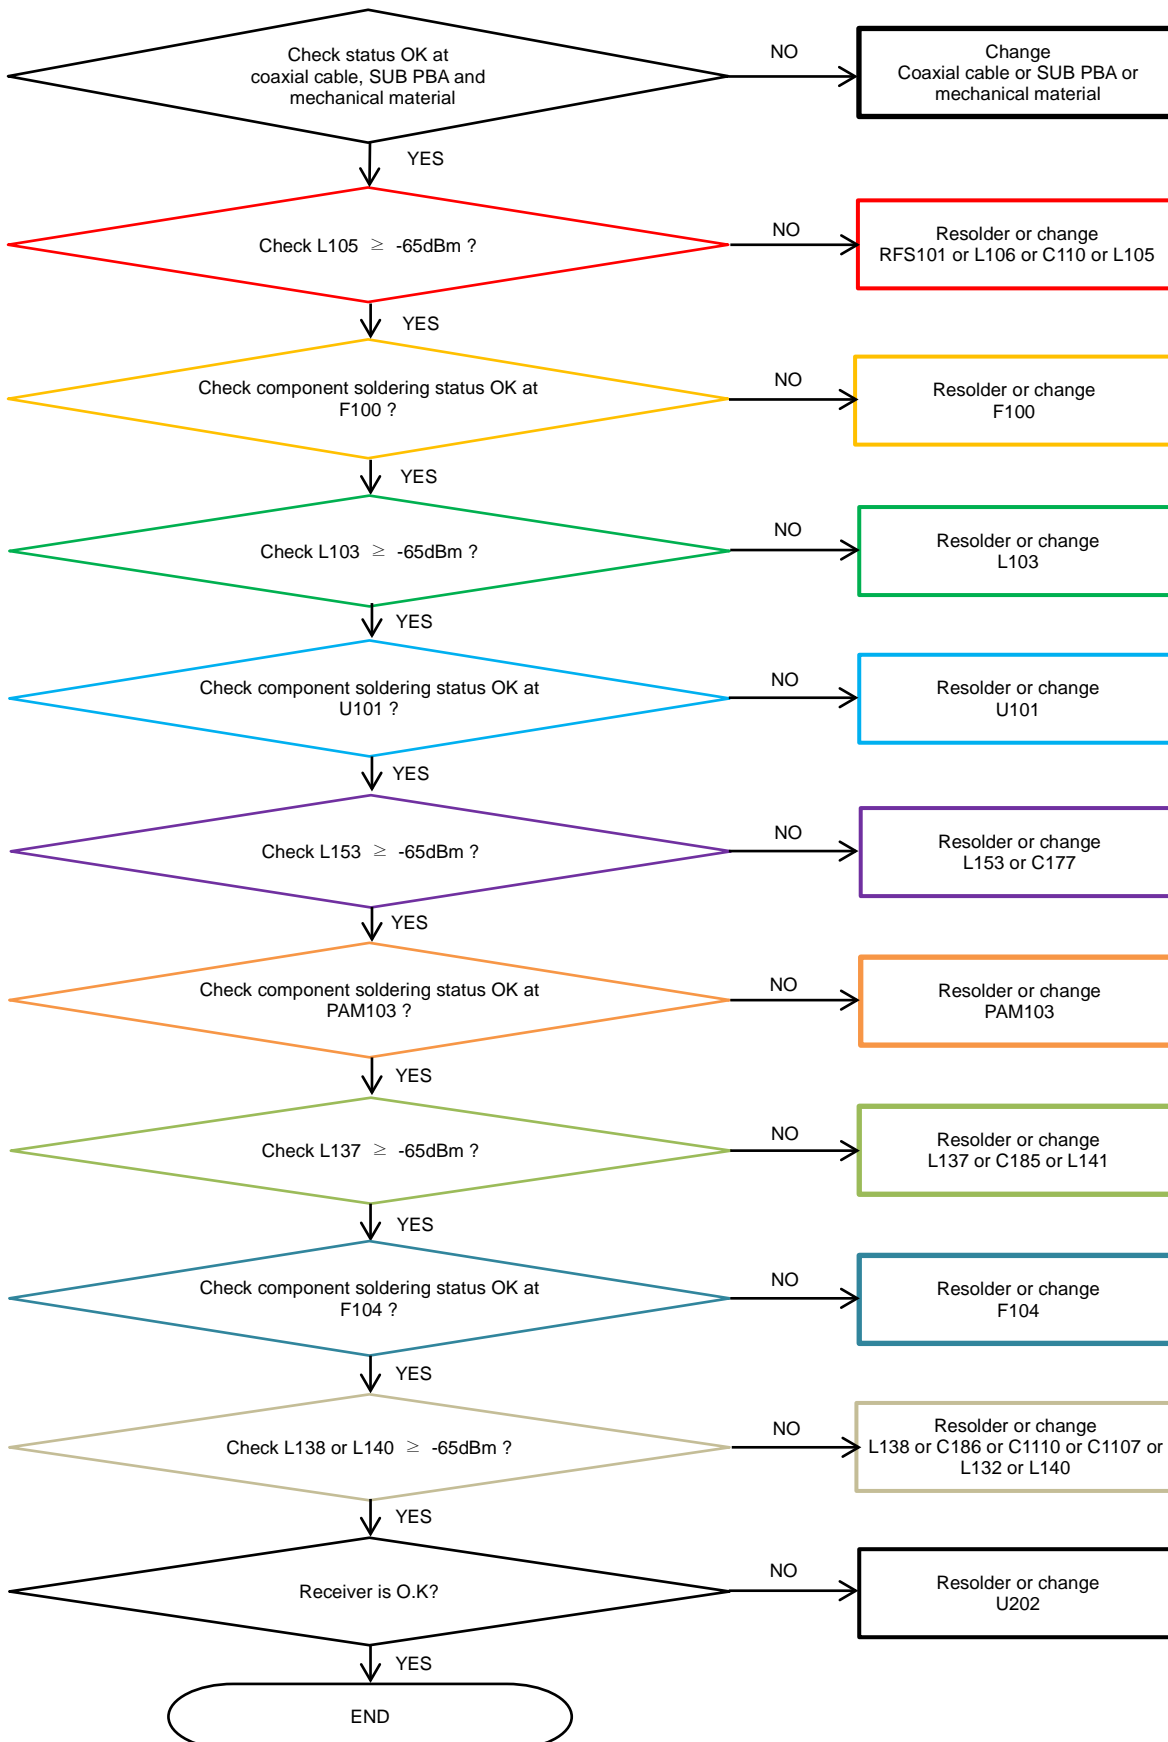

8. Level 3 Repair

8-4-24. WCDMA B1/4, TD-SCDMA B34/39, LTE B1/4/39/66 Rx

8. Level 3 Repair

8-4-25. LTE B32 Rx

8. Level 3 Repair

8-4-26. GSM1800/1900, WCDMA B2, LTE B2/3/25 Rx

8. Level 3 Repair

8-4-27. LTE B3 4Rx D

8. Level 3 Repair

8-4-28. LTE B1/4 4RxD

8. Level 3 Repair

8-4-29. LTE B7/38/40/41 Rx

8. Level 3 Repair

8-4-30. LTE B5/8/12/13/17/18/19/20/26/28 , WCDMA B5/8 , GSM850/900 DRx

8. Level 3 Repair

8-4-31. LTE B1/4/7/38/40/41/66 , WCDMA B1/4 DRx