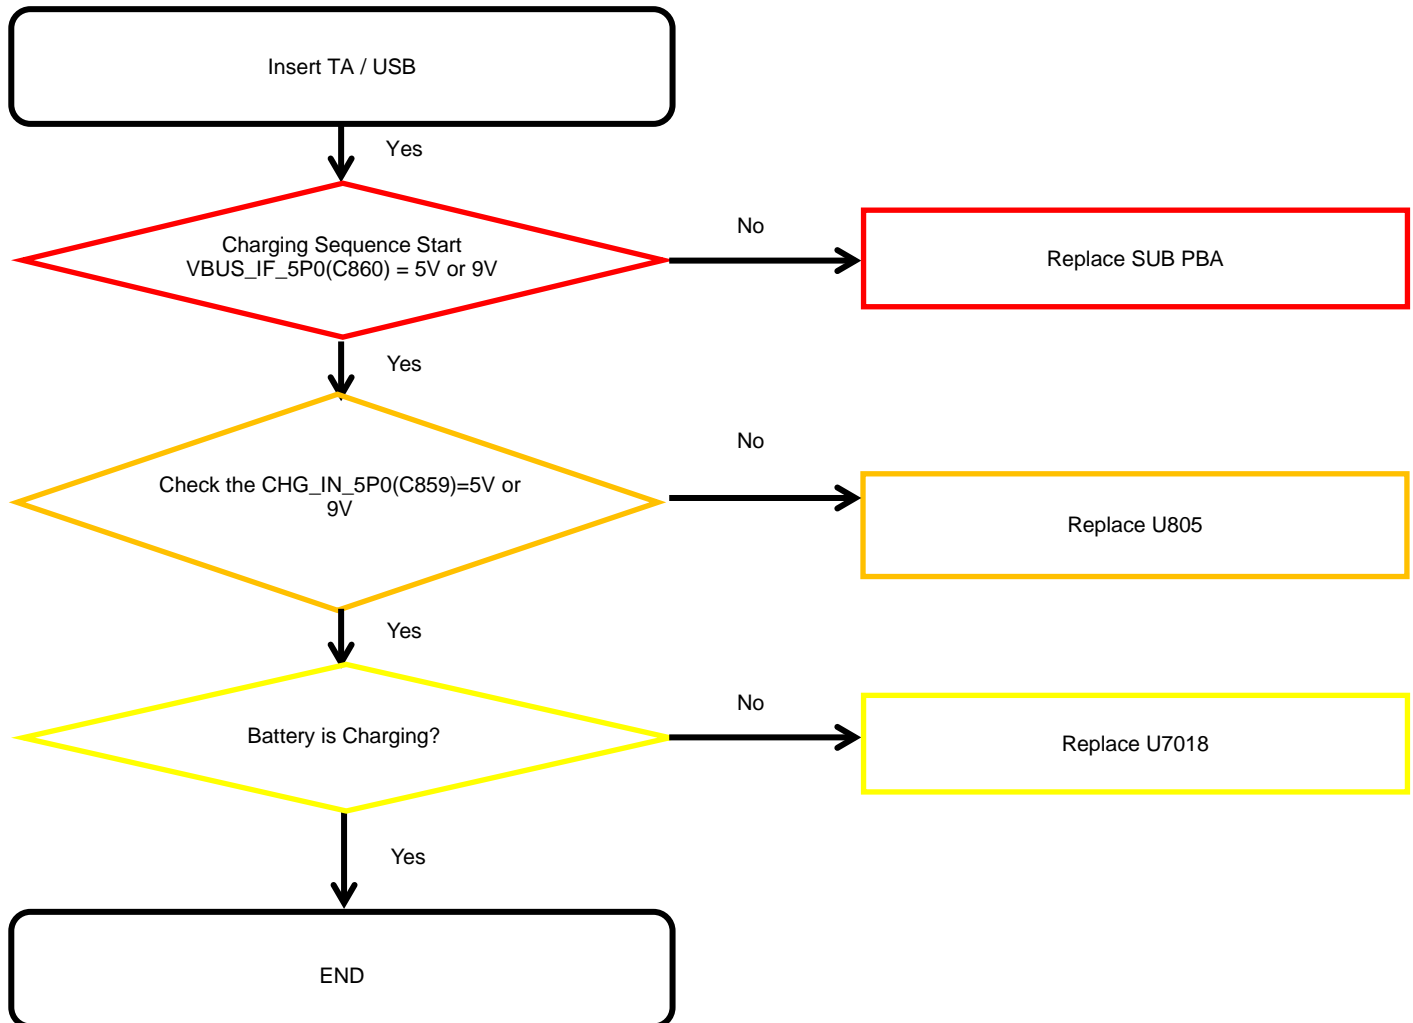

JTAG5003

8. Level 3 Repair

8-3. Flow chart of Troubleshooting.

	
<p style="text-align: center;">Oscilloscope</p>	<p style="text-align: center;">Digital Multimeter</p>
	
<p style="text-align: center;">Power Supply</p>	<p style="text-align: center;">+ driver, ESD Safe Tweezer</p>
	
<p style="text-align: center;">8960 & Spectrum Analyzer</p>	<p style="text-align: center;">Soldering iron</p>

8. Level 3 Repair

8-4-1. Power On

8. Level 3 Repair

8-4-2. Initial

8. Level 3 Repair

8-4-3. No Service

8. Level 3 Repair

8-4-3. SIM Part

8. Level 3 Repair

8-4-4. T-Flash Part

8. Level 3 Repair

8-4-5-1. Cable Charging Part (Normal/Fast)

8. Level 3 Repair

8-4-5-2. Wireless Charging Part (Normal/Fast)

8. Level 3 Repair

8-4-6. OTG