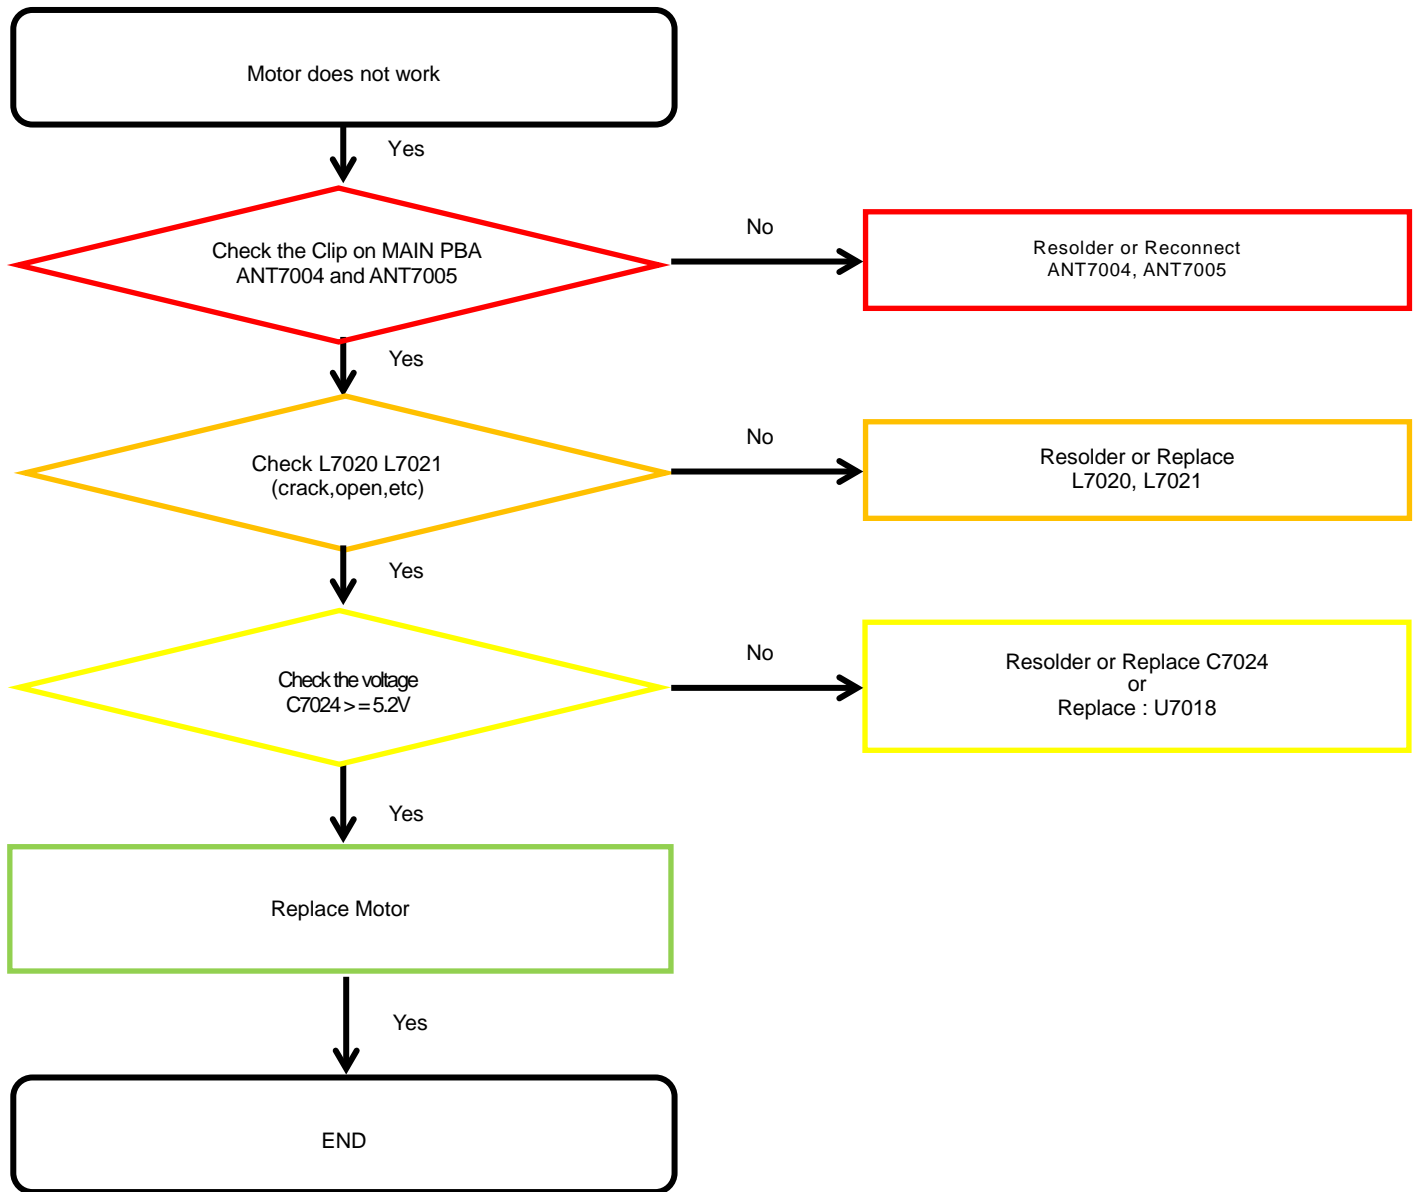

8. Level 3 Repair

8-4-16. 8M CAMERA

8. Level 3 Repair

8-4-17. IRIS CAM

8. Level 3 Repair

8-4-18. TSP

8. Level 3 Repair

8-4-19. Pressure Touch (Home Button function)

8. Level 3 Repair

8-4-20. Motor

8. Level 3 Repair

8-4-21. MST

8. Level 3 Repair

8-4-22. GSM 850/900, WCDMA B5/8, LTE B5/8/12/13/17/18/19/20/26/28 Rx

8. Level 3 Repair

8-4-23. LTE B7/40 4Rx D