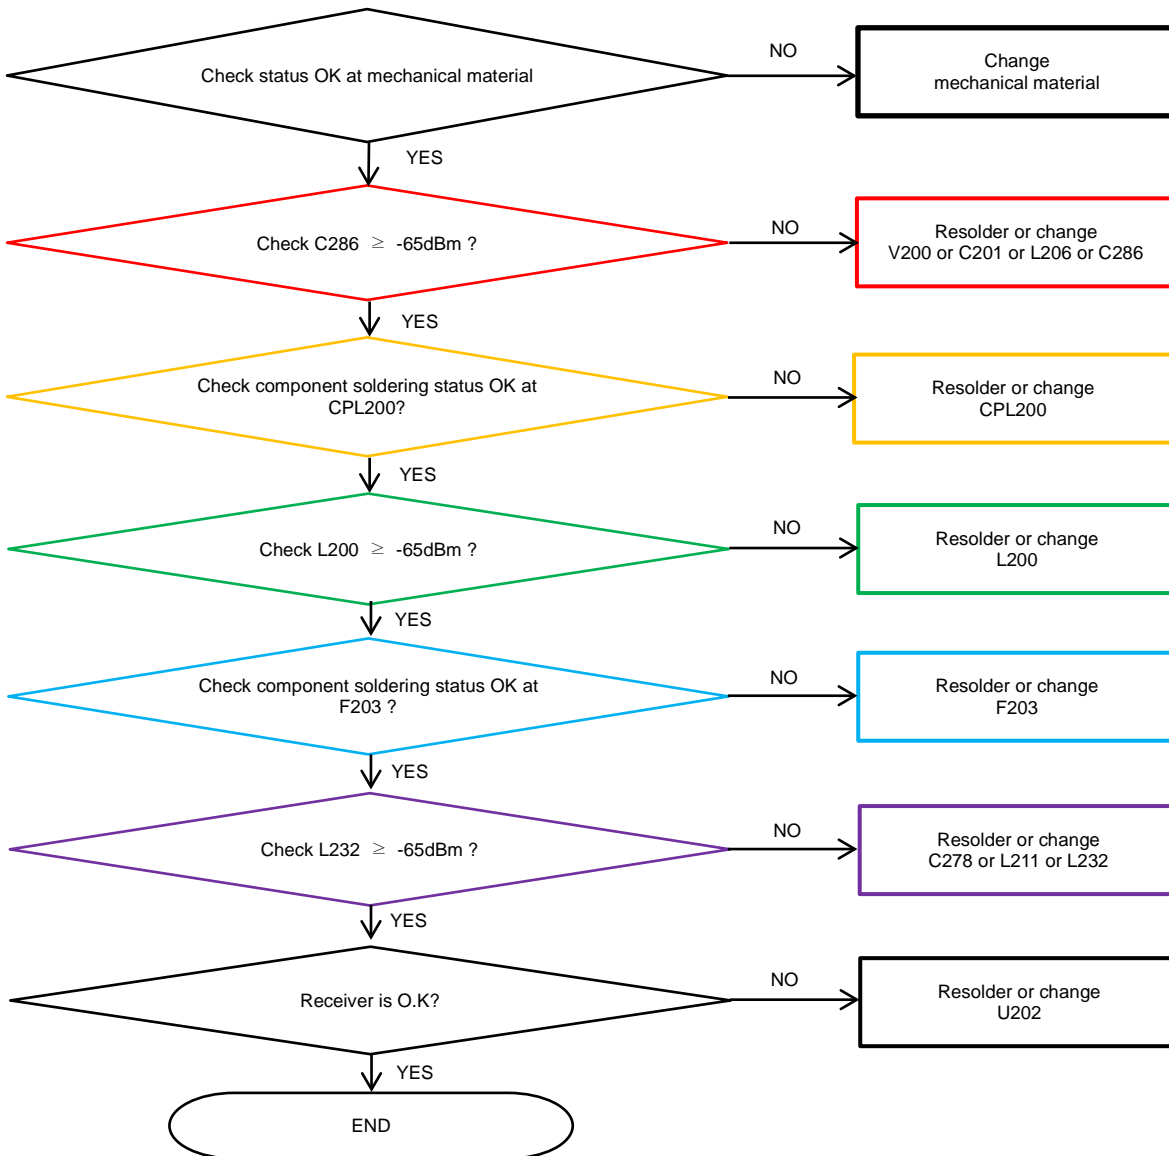

8. Level 3 Repair

8-4-28. LTE B1/4 4RxD

8. Level 3 Repair

8-4-29. LTE B7/38/40/41 Rx

8. Level 3 Repair

8-4-30. LTE B5/8/12/13/17/18/19/20/26/28 , WCDMA B5/8 , GSM850/900 DRx

8. Level 3 Repair

8-4-31. LTE B1/4/7/38/40/41/66 , WCDMA B1/4 DRx

8. Level 3 Repair

8-4-32. LTE B2/3/25 , WCDMA B2 , GSM1800/1900 DRx

8. Level 3 Repair

8-4-33. LTE B32 DRx

8. Level 3 Repair

8-4-34. LTE B39 DRx , B1/4/7 4Rx(DRx2)

8. Level 3 Repair

8-4-35. LTE B40 4Rx(DRxD)

8. Level 3 Repair

8-4-36. LTE B3 4RxDR(DRx2)

8. Level 3 Repair

8-4-37. WCDMA B5/8, LTE B5/8/12/17/18/19/20/26/28 Tx

8. Level 3 Repair

8-4-38. LTE B13 Tx

8. Level 3 Repair

8-4-39. GSM 850/900 Tx