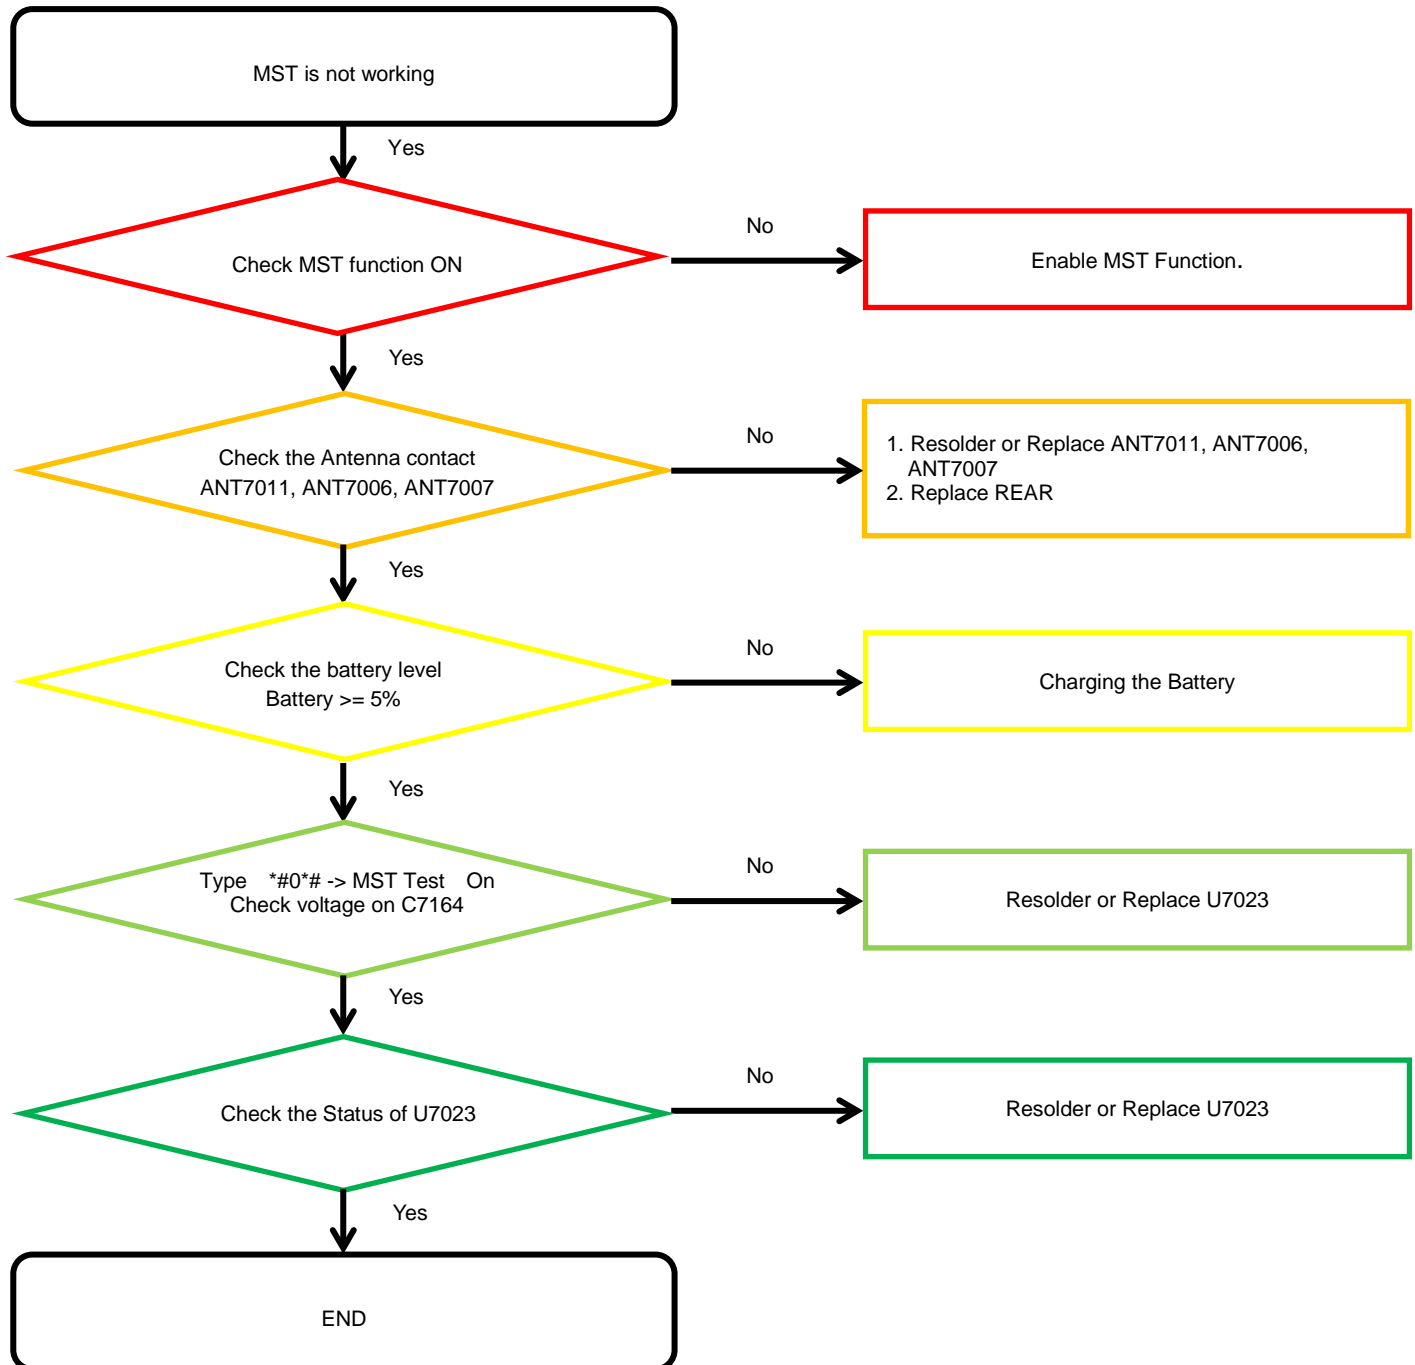

8. Level 3 Repair

8-4-16. 8M CAMERA

8. Level 3 Repair

8-4-17. IRIS CAM

8. Level 3 Repair

8-4-18. TSP

8. Level 3 Repair

8-4-19. Pressure Touch (Home Button function)

8. Level 3 Repair

8-4-20. Motor

8. Level 3 Repair

8-4-21. MST

8. Level 3 Repair

8-4-22. GSM 850/900, WCDMA B5/8, LTE B5/8/12/13/17/18/19/20/26/28 Rx

8. Level 3 Repair

8-4-23. LTE B7/40 4Rx D