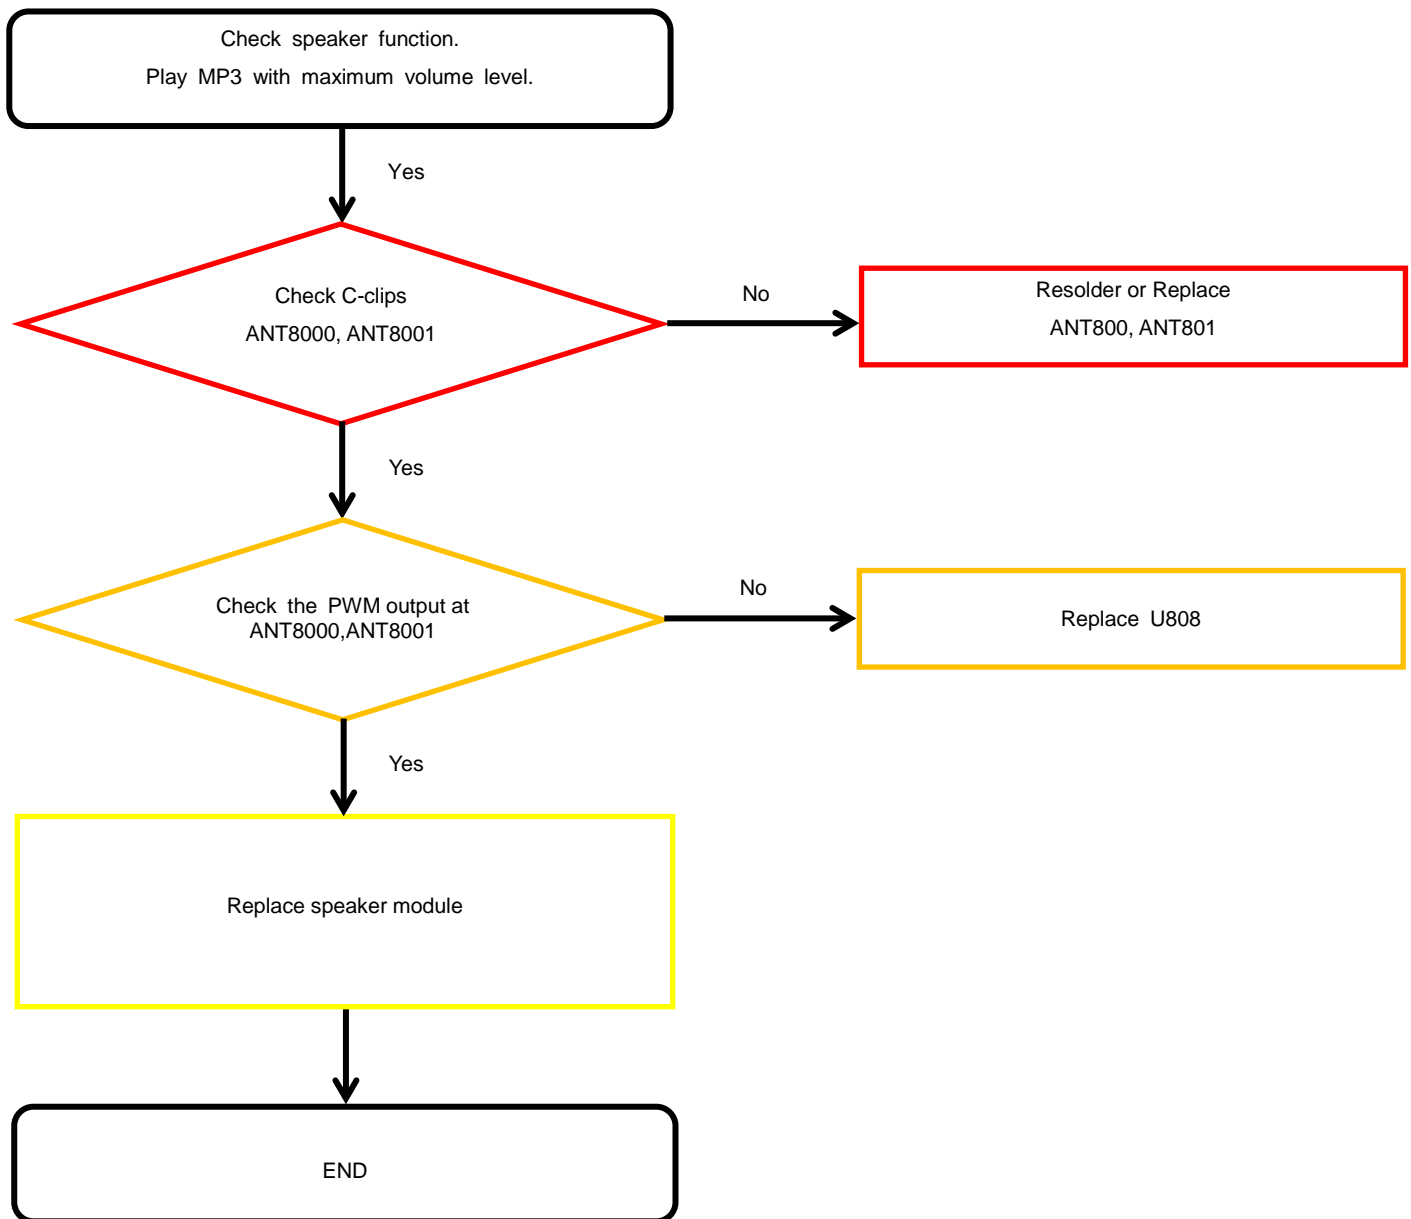

8. Level 3 Repair

8-4-9. Speaker Part