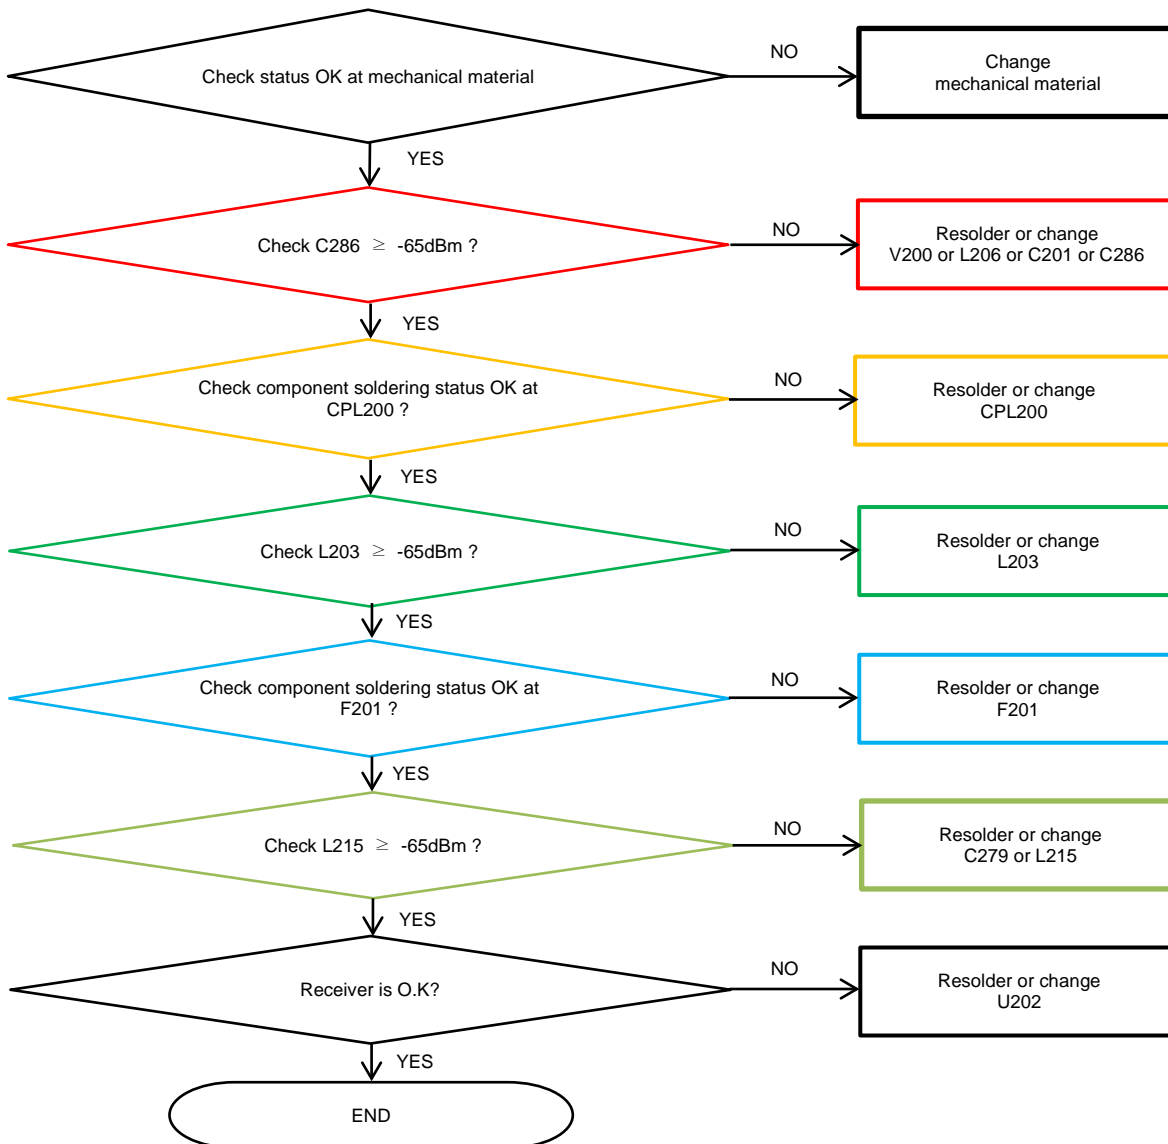

8. Level 3 Repair

8-4-28. LTE B1/4 4RxD

8. Level 3 Repair

8-4-29. LTE B7/38/40/41 Rx

8. Level 3 Repair

8-4-30. LTE B5/8/12/13/17/18/19/20/26/28 , WCDMA B5/8 , GSM850/900 DRx

8. Level 3 Repair

8-4-31. LTE B1/4/7/38/40/41/66 , WCDMA B1/4 DRx