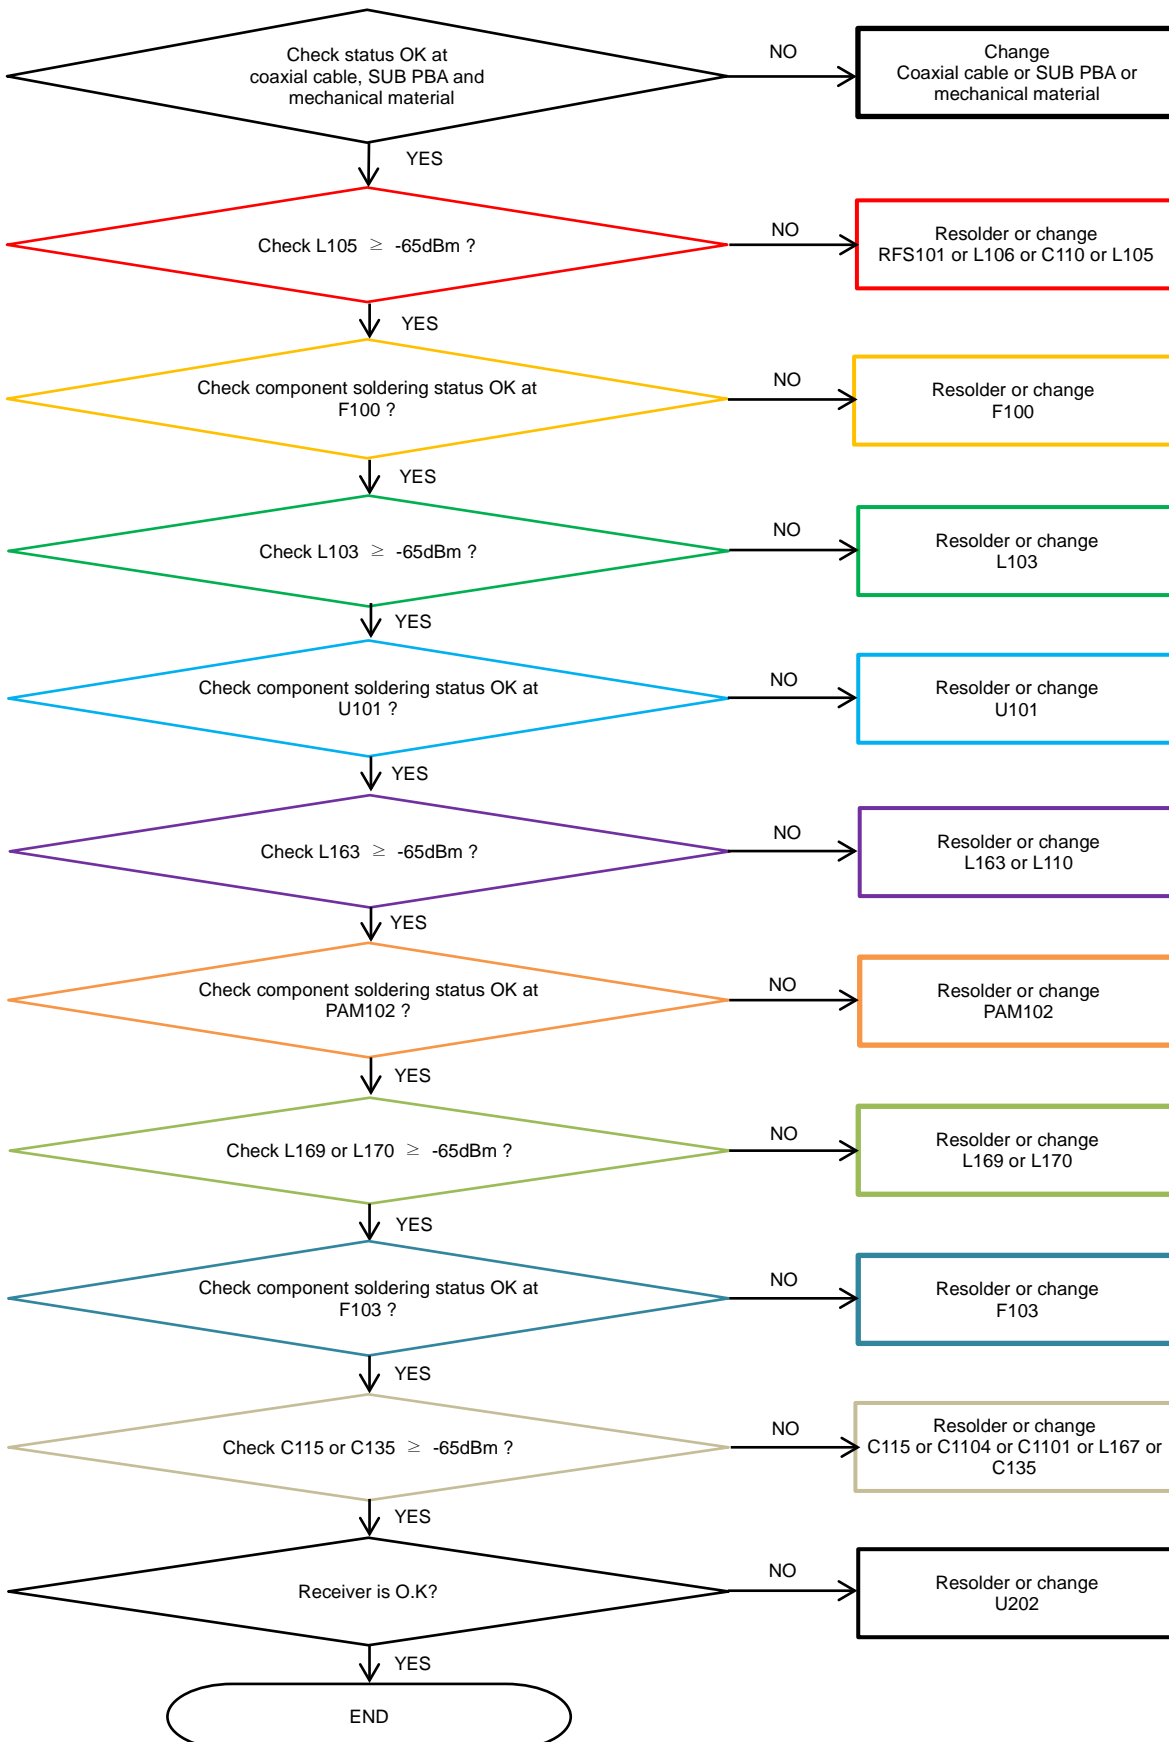

8. Level 3 Repair

8-4-20. Motor

8. Level 3 Repair

8-4-21. MST

8. Level 3 Repair

8-4-22. GSM 850/900, WCDMA B5/8, LTE B5/8/12/13/17/18/19/20/26/28 Rx

8. Level 3 Repair

8-4-23. LTE B7/40 4Rx D

8. Level 3 Repair

8-4-24. WCDMA B1/4, TD-SCDMA B34/39, LTE B1/4/39/66 Rx

8. Level 3 Repair

8-4-25. LTE B32 Rx

8. Level 3 Repair

8-4-26. GSM1800/1900, WCDMA B2, LTE B2/3/25 Rx

8. Level 3 Repair

8-4-27. LTE B3 4Rx D