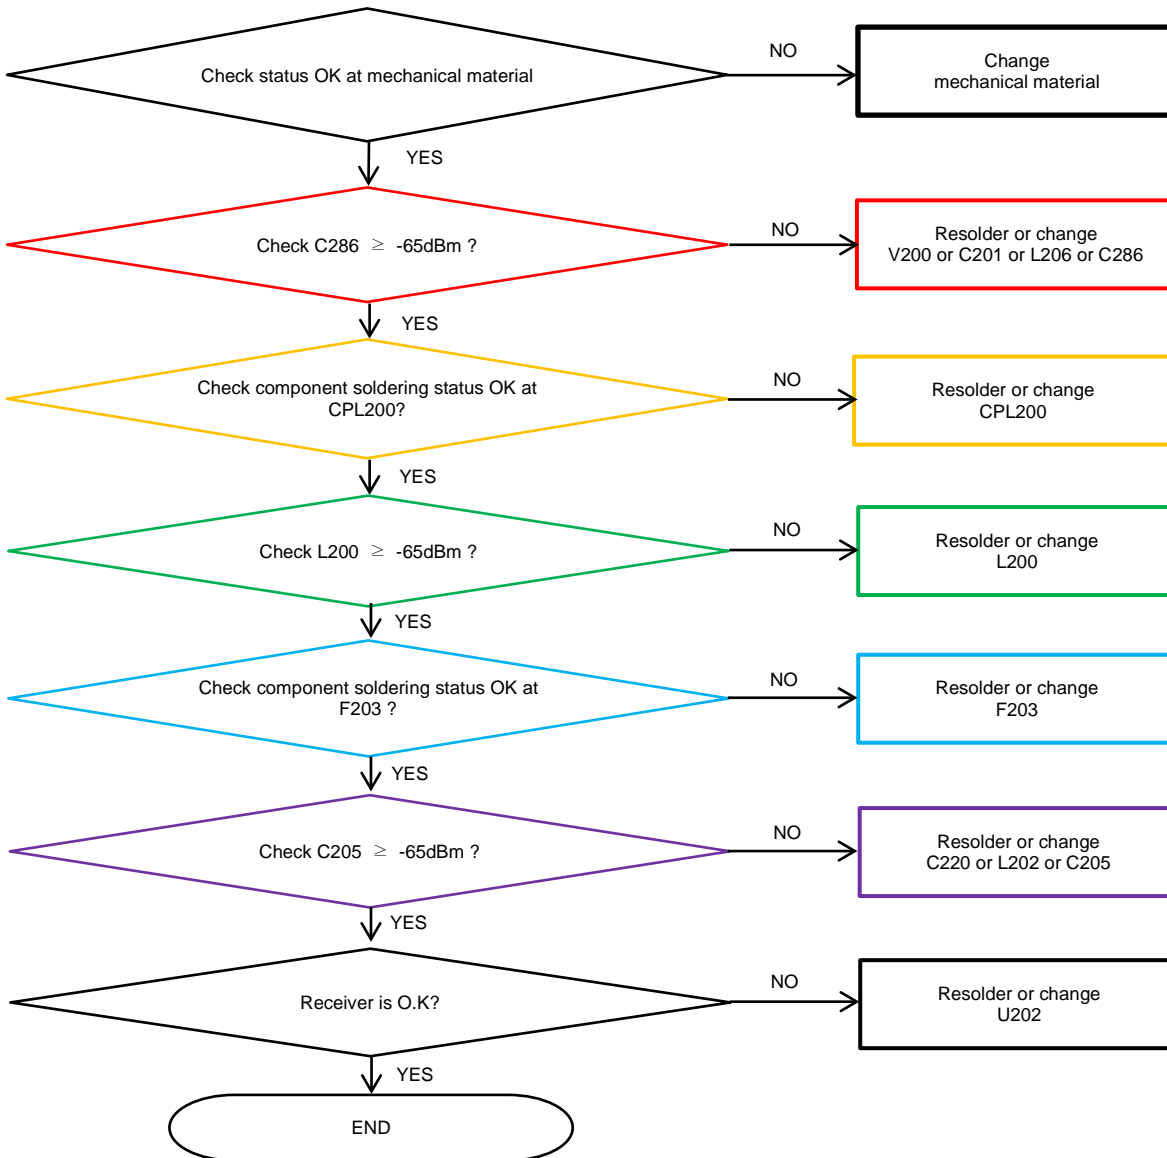

8. Level 3 Repair

8-4-32. LTE B2/3/25 , WCDMA B2 , GSM1800/1900 DRx

8. Level 3 Repair

8-4-33. LTE B32 DRx

8. Level 3 Repair

8-4-34. LTE B39 DRx , B1/4/7 4Rx(DRx2)

8. Level 3 Repair

8-4-35. LTE B40 4Rx(DRxD)

8. Level 3 Repair

8-4-36. LTE B3 4RxDR(DRx2)

8. Level 3 Repair

8-4-37. WCDMA B5/8, LTE B5/8/12/17/18/19/20/26/28 Tx

8. Level 3 Repair

8-4-38. LTE B13 Tx

8. Level 3 Repair

8-4-39. GSM 850/900 Tx