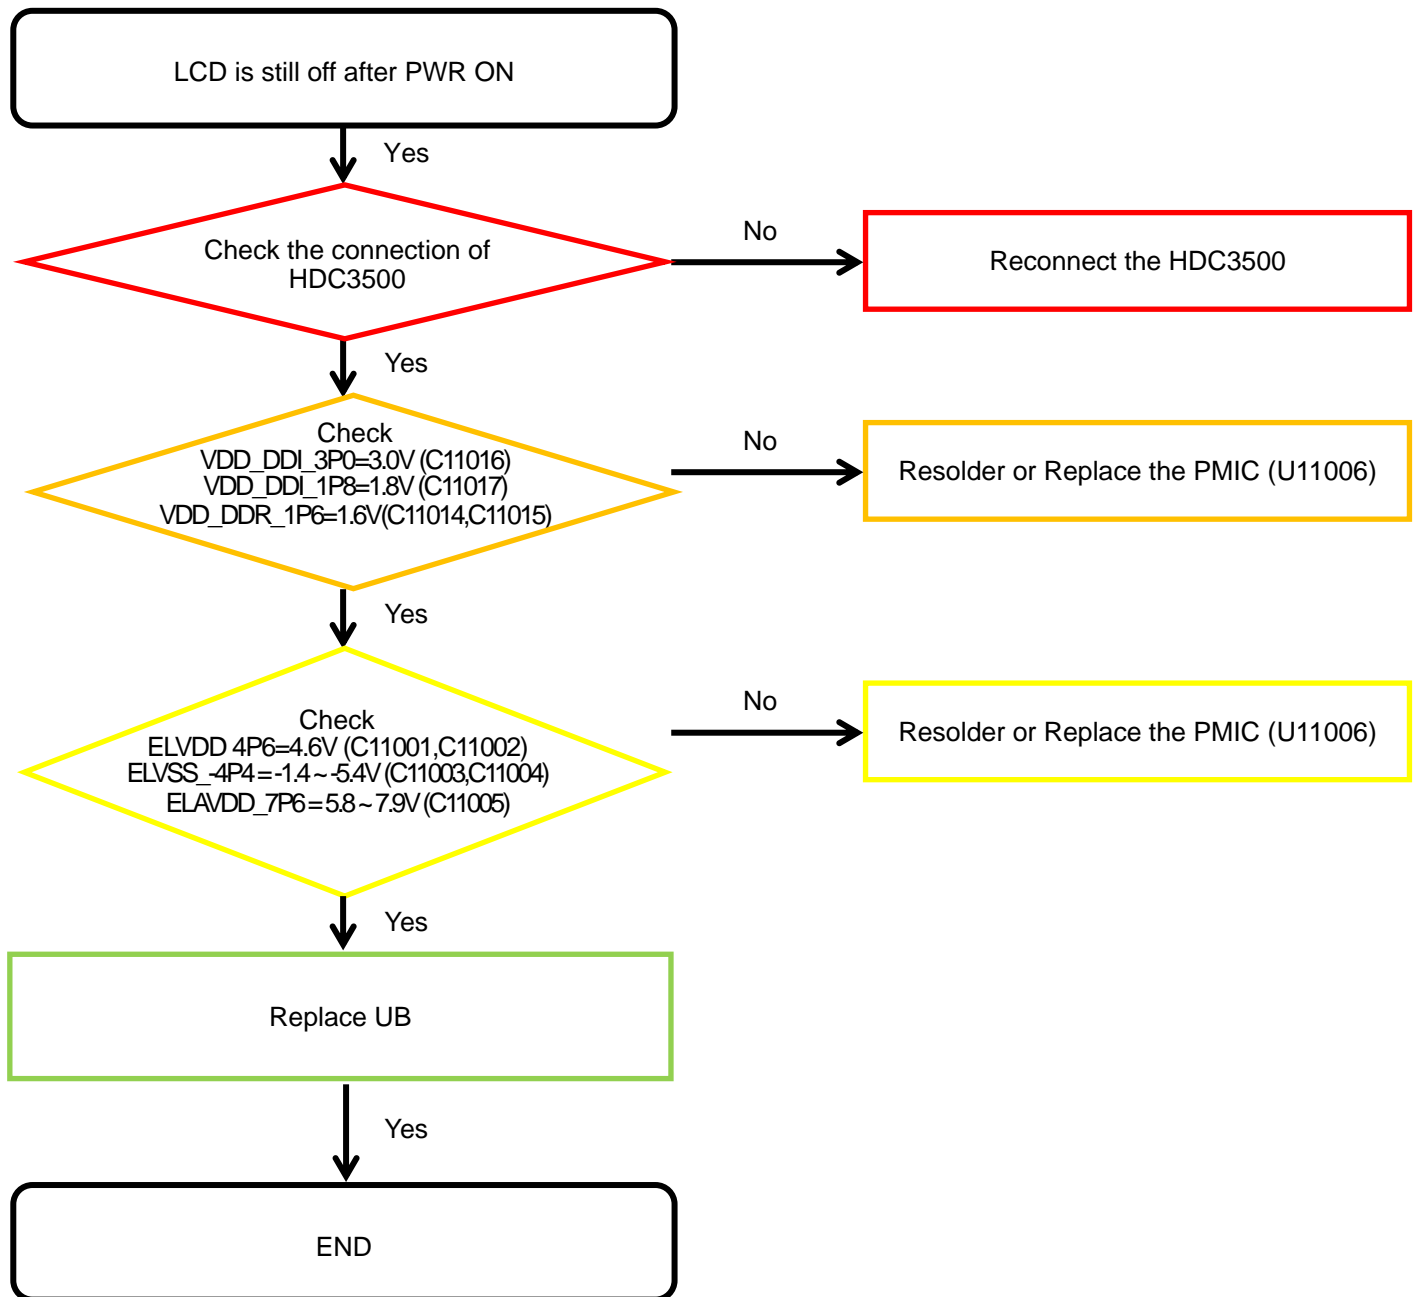

8. Level 3 Repair

8-4-5. SIM/SD PART

8. Level 3 Repair

8-4-6. OTG

8. Level 3 Repair

8-4-7. Hall IC

8. Level 3 Repair

8-4-8. 6Axis sensor

8. Level 3 Repair

8-4-9. Magnetic sensor

8. Level 3 Repair

8-4-10. Barometer sensor

8. Level 3 Repair

8-4-11. Proximity Sensor

8. Level 3 Repair

8-4-12. Display

8. Level 3 Repair

8-4-13. TSP

8. Level 3 Repair

8-4-14. VT CAMERA

8. Level 3 Repair

8-4-15. WIDE CAMERA

8. Level 3 Repair

8-4-16-1. 16M ULTRA WIDE CAMERA