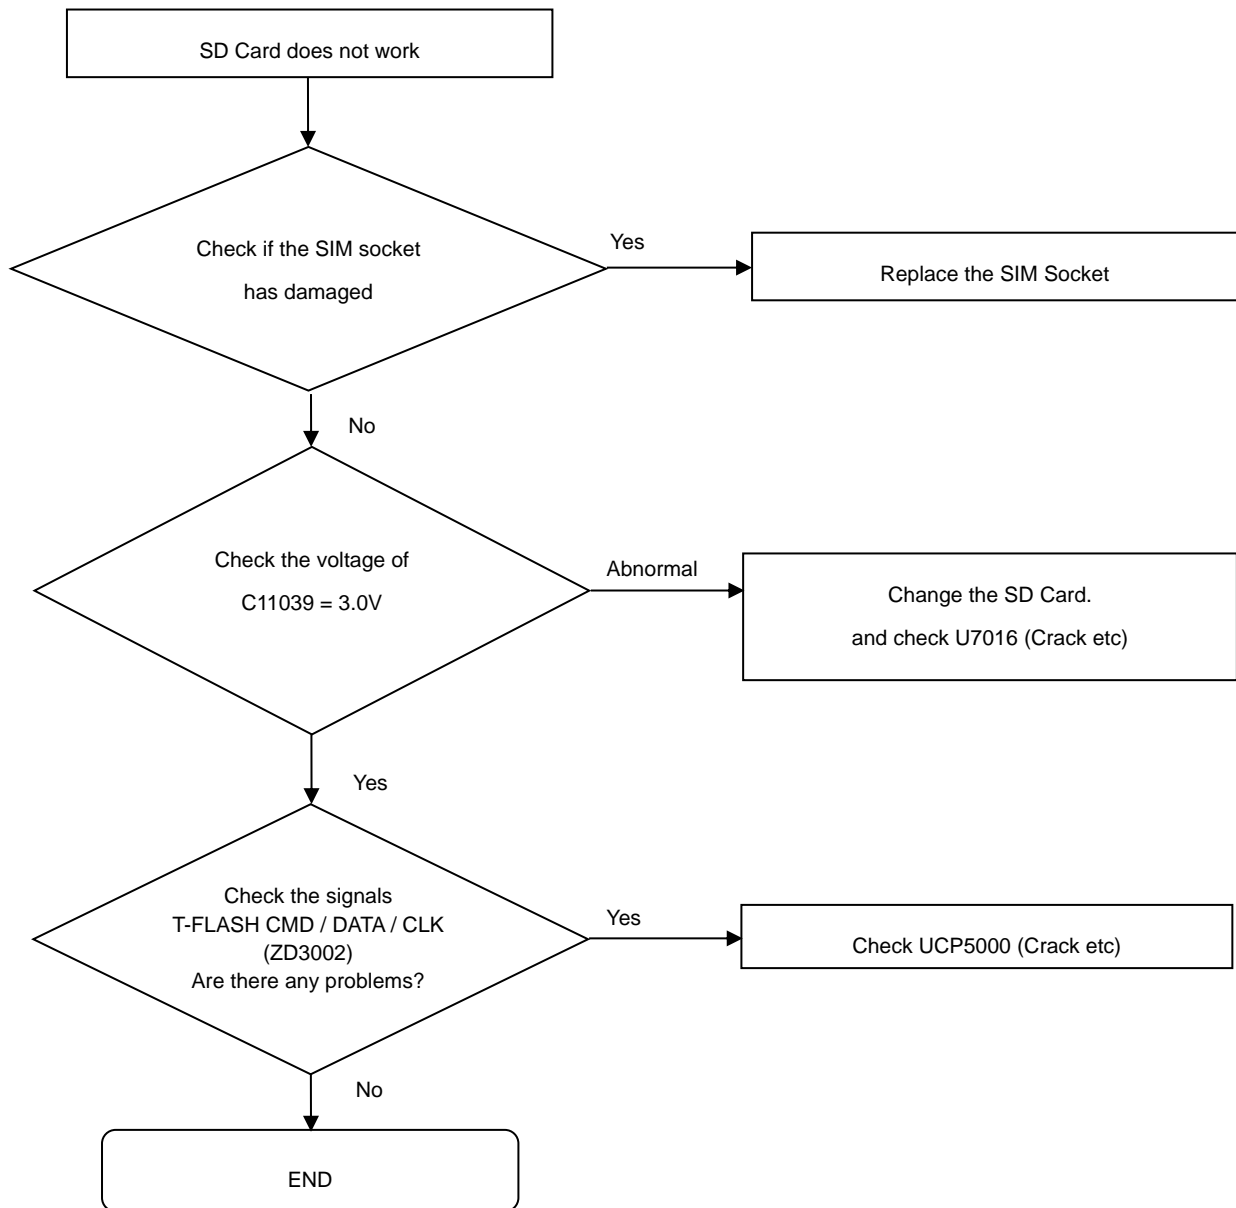

8. Level 3 Repair

8-4-5. SIM/SD PART