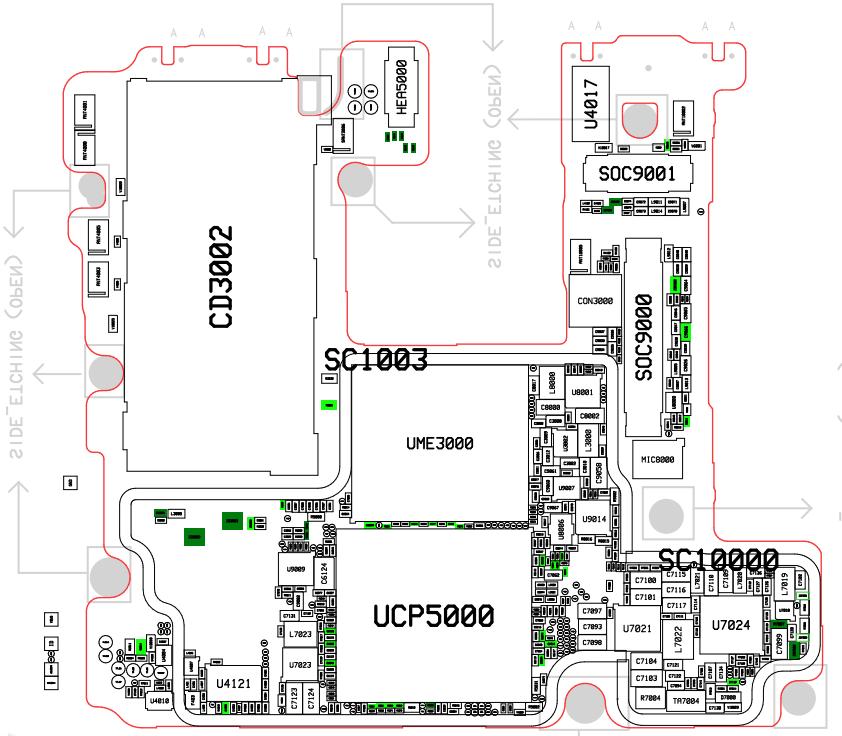

8. Level 3 Repair

8-1. Components Layout

8. Level 3 Repair

8. Level 3 Repair

SIDE_ETCHING (OBEH)

SIDE_ETCHING (OBEH)

SIDE_ETCHING (OBEH)

SIDE_ETCHING (OBEH)

8. Level 3 Repair

8-4-1. Power on

8. Level 3 Repair

8-4-2. Mot

8. Level 3 Repair

8-4-3. initial

8. Level 3 Repair

8-4-4. SIM PART

8. Level 3 Repair

8-4-5. SIM/SD PART

8. Level 3 Repair

8-4-6. OTG

8. Level 3 Repair

8-4-7. Hall IC

8. Level 3 Repair

8-4-8. 6Axis sensor