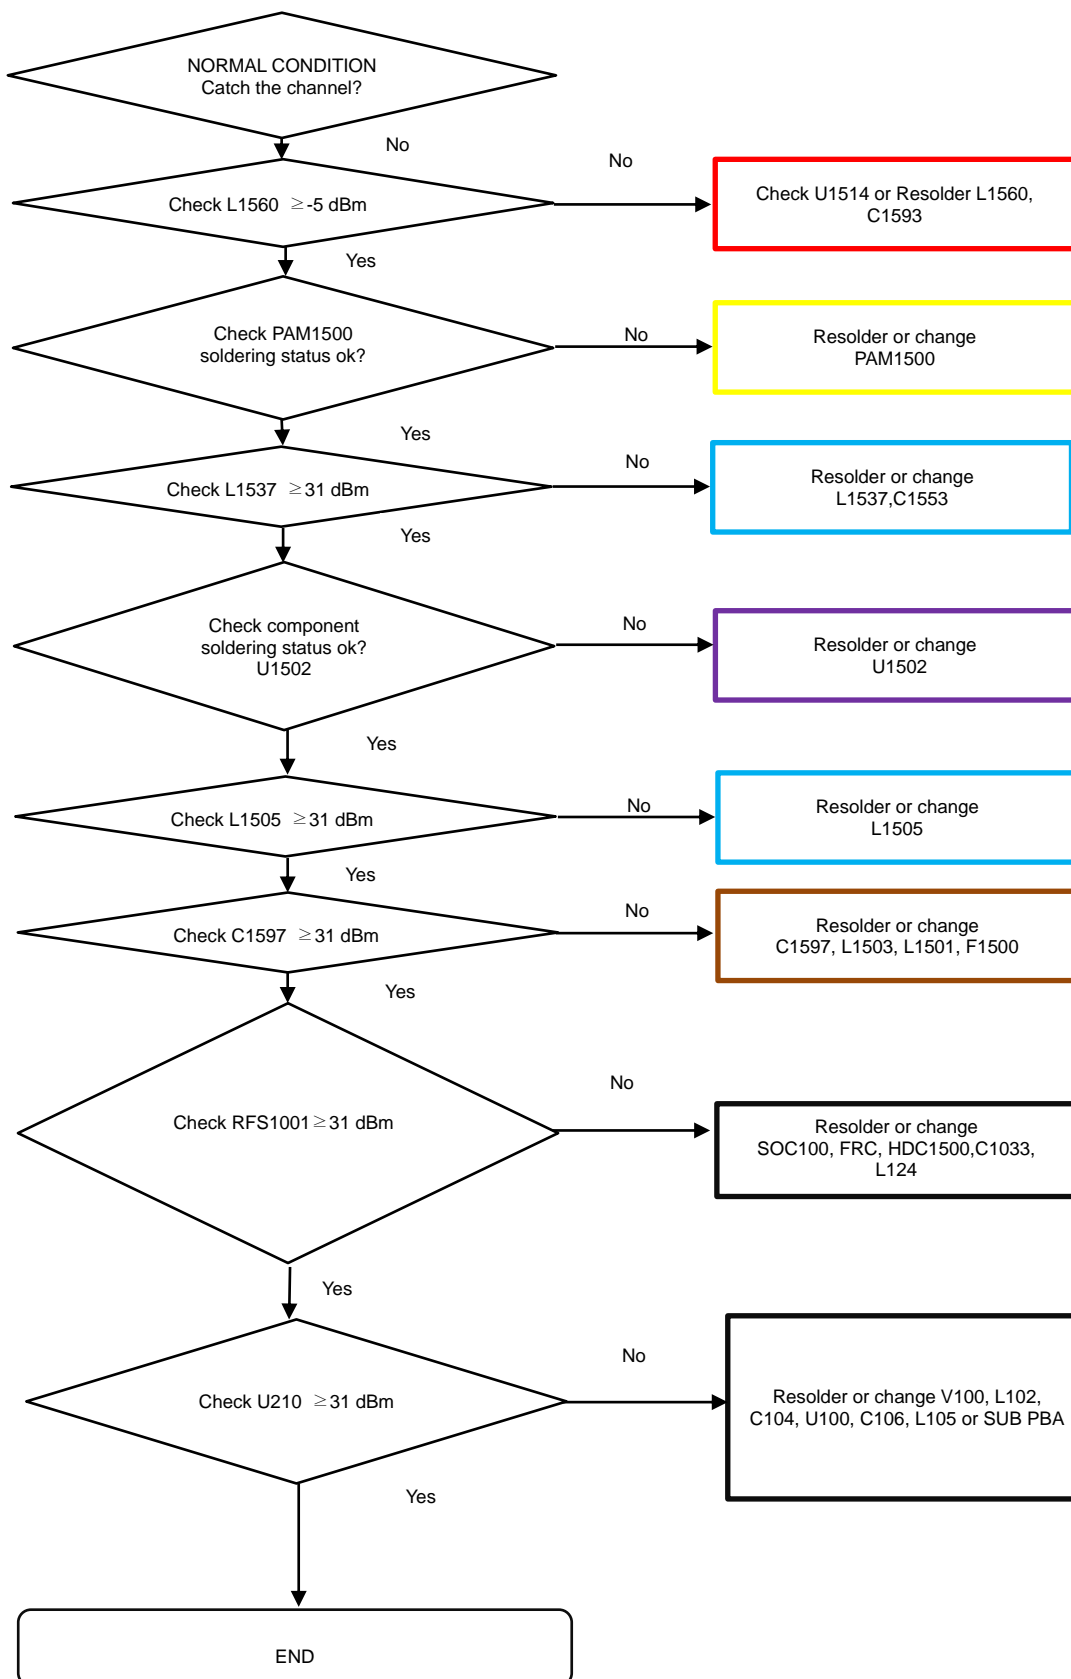

8. Level 3 Repair

8-4-29. LTE B7/38/40/41 RX

8. Level 3 Repair

8-4-30. GSM 850/900, WCDMA B5/8, LTE B5/8/12/13/17/18/19/20/26/28 DRX

8. Level 3 Repair

8-4-31. GSM1800/1900, WCDMA 1/2/4, LTE B1/2/3/4/25/32/66 DRX

8. Level 3 Repair

8-3-32. LTE 7/38/40/41 DRX

8. Level 3 Repair

8-4-33. GSM 850/900 TX

8. Level 3 Repair

8-4-34. GSM 1800/1900 TX

8. Level 3 Repair

8-4-35. WCDMA B5/8, LTE B5/8/12/13/17/18/19/20/26/28 TX