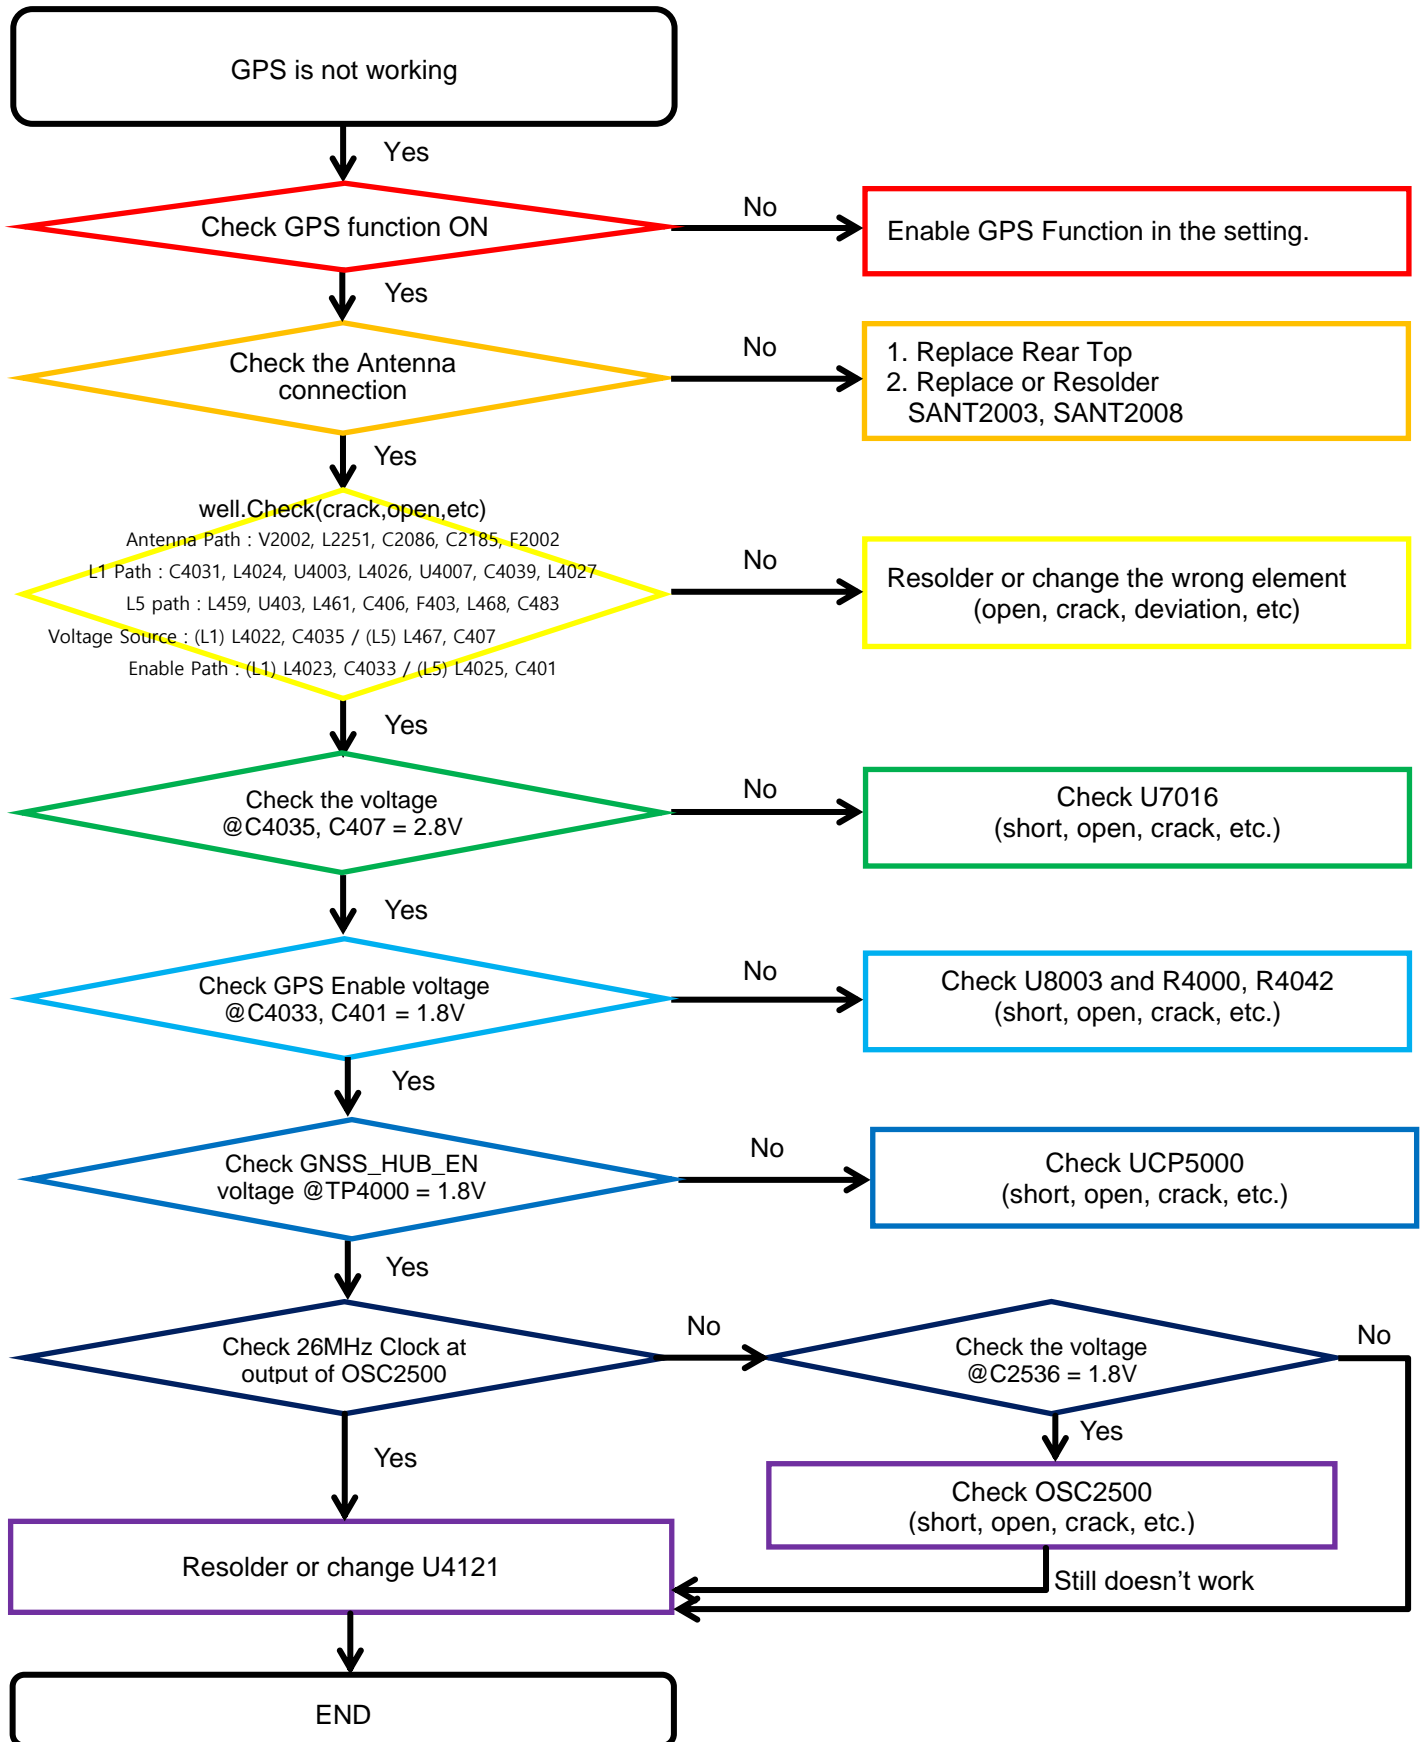

8. Level 3 Repair

8-4-22. GPS