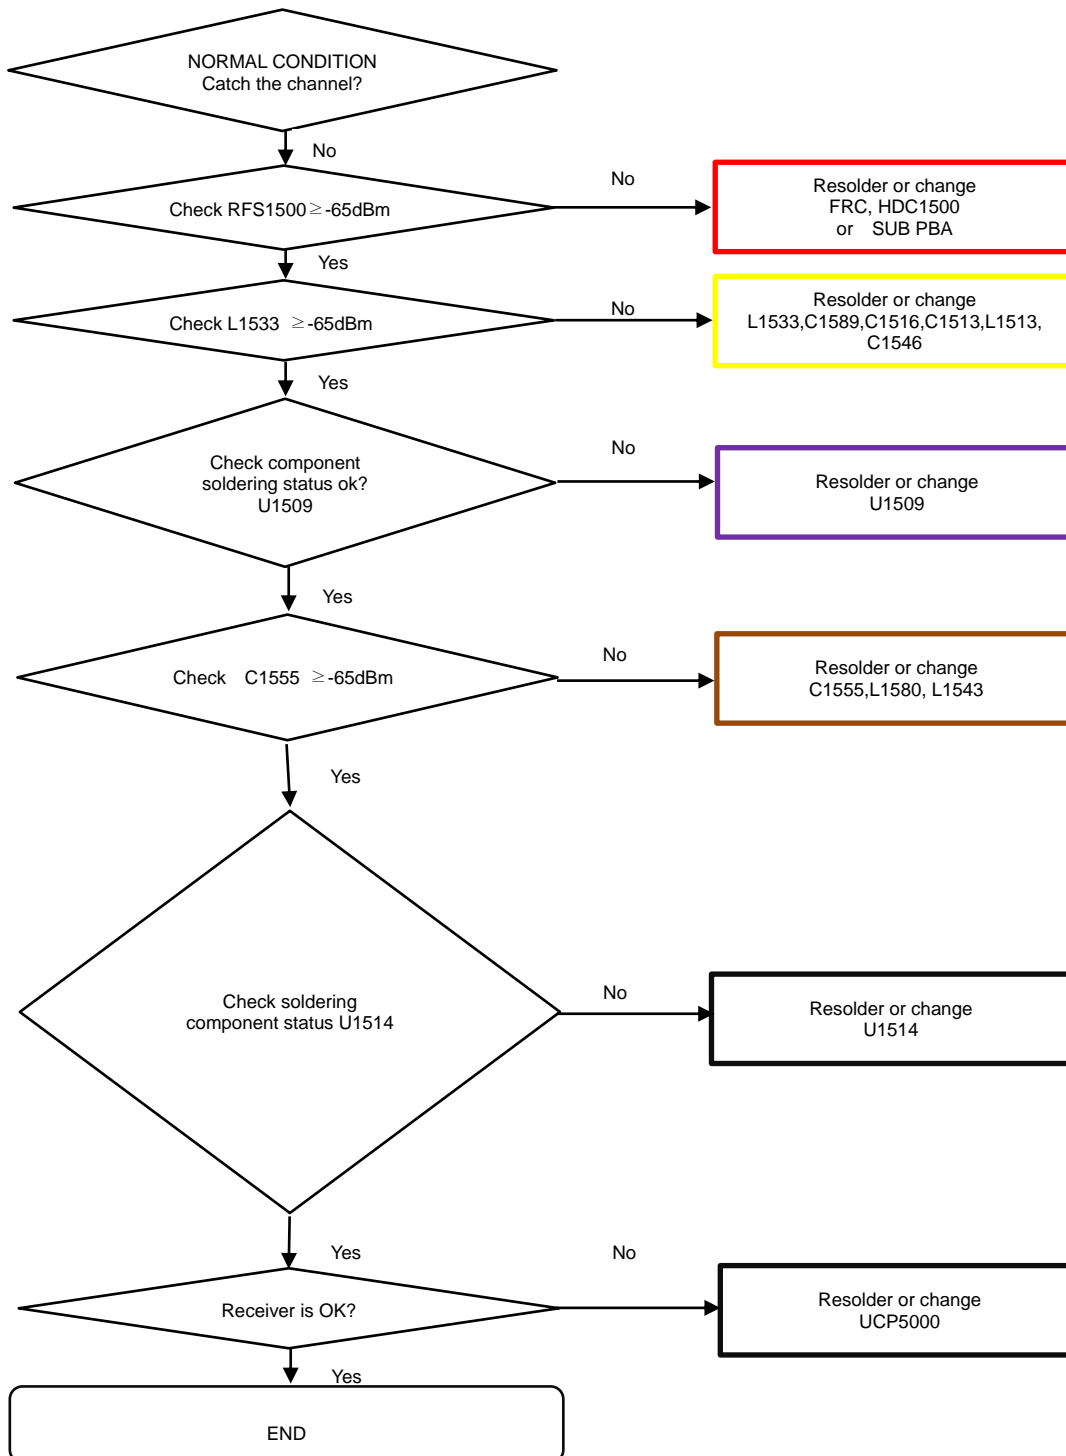

8. Level 3 Repair

8-4-29. LTE B7/38/40/41 RX