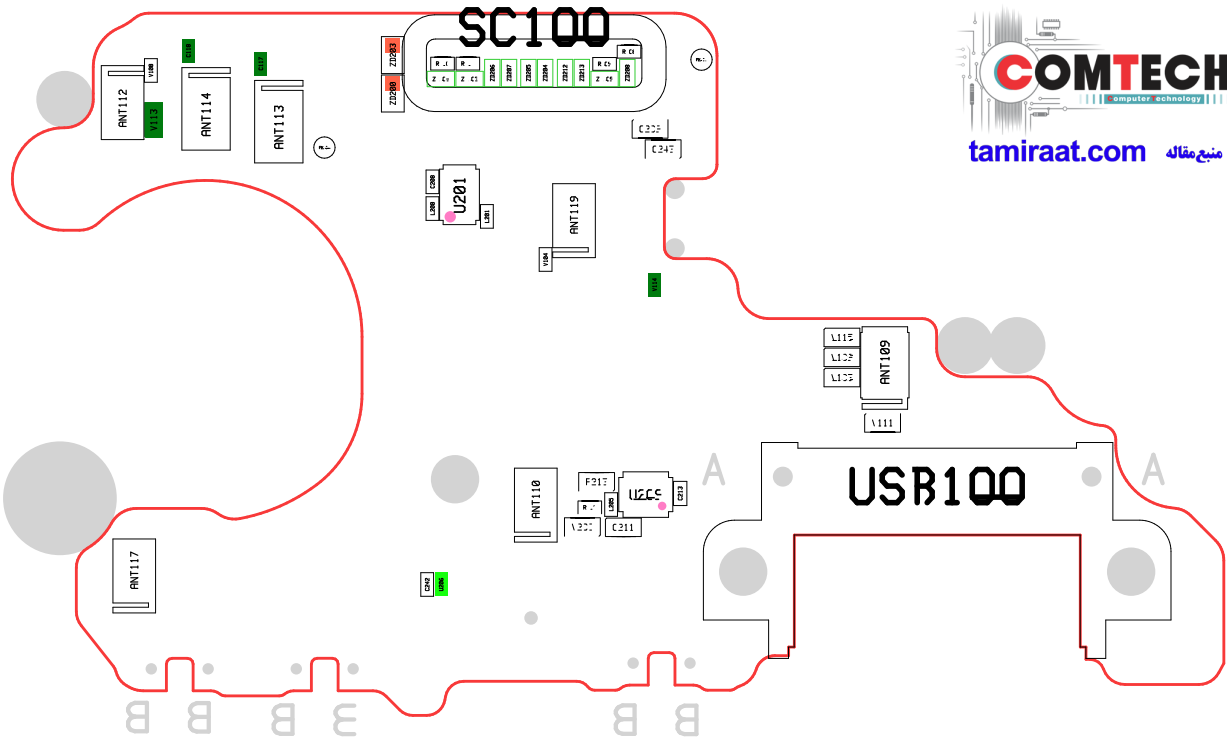

8. Level 3 Repair

8-1. Components Layout

8. Level 3 Repair

8. Level 3 Repair

SIDE_ETCHING (OBEH)

SIDE_ETCHING (OBEH)

SIDE_ETCHING (OBEH)

SIDE_ETCHING (OBEH)

8. Level 3 Repair

8-4-1. Power on

8. Level 3 Repair

8-4-2. Mot

8. Level 3 Repair

8-4-3. initial

8. Level 3 Repair

8-4-4. SIM PART

8. Level 3 Repair

8-4-5. SIM/SD PART

8. Level 3 Repair

8-4-6. OTG

8. Level 3 Repair

8-4-7. Hall IC

8. Level 3 Repair

8-4-8. 6Axis sensor