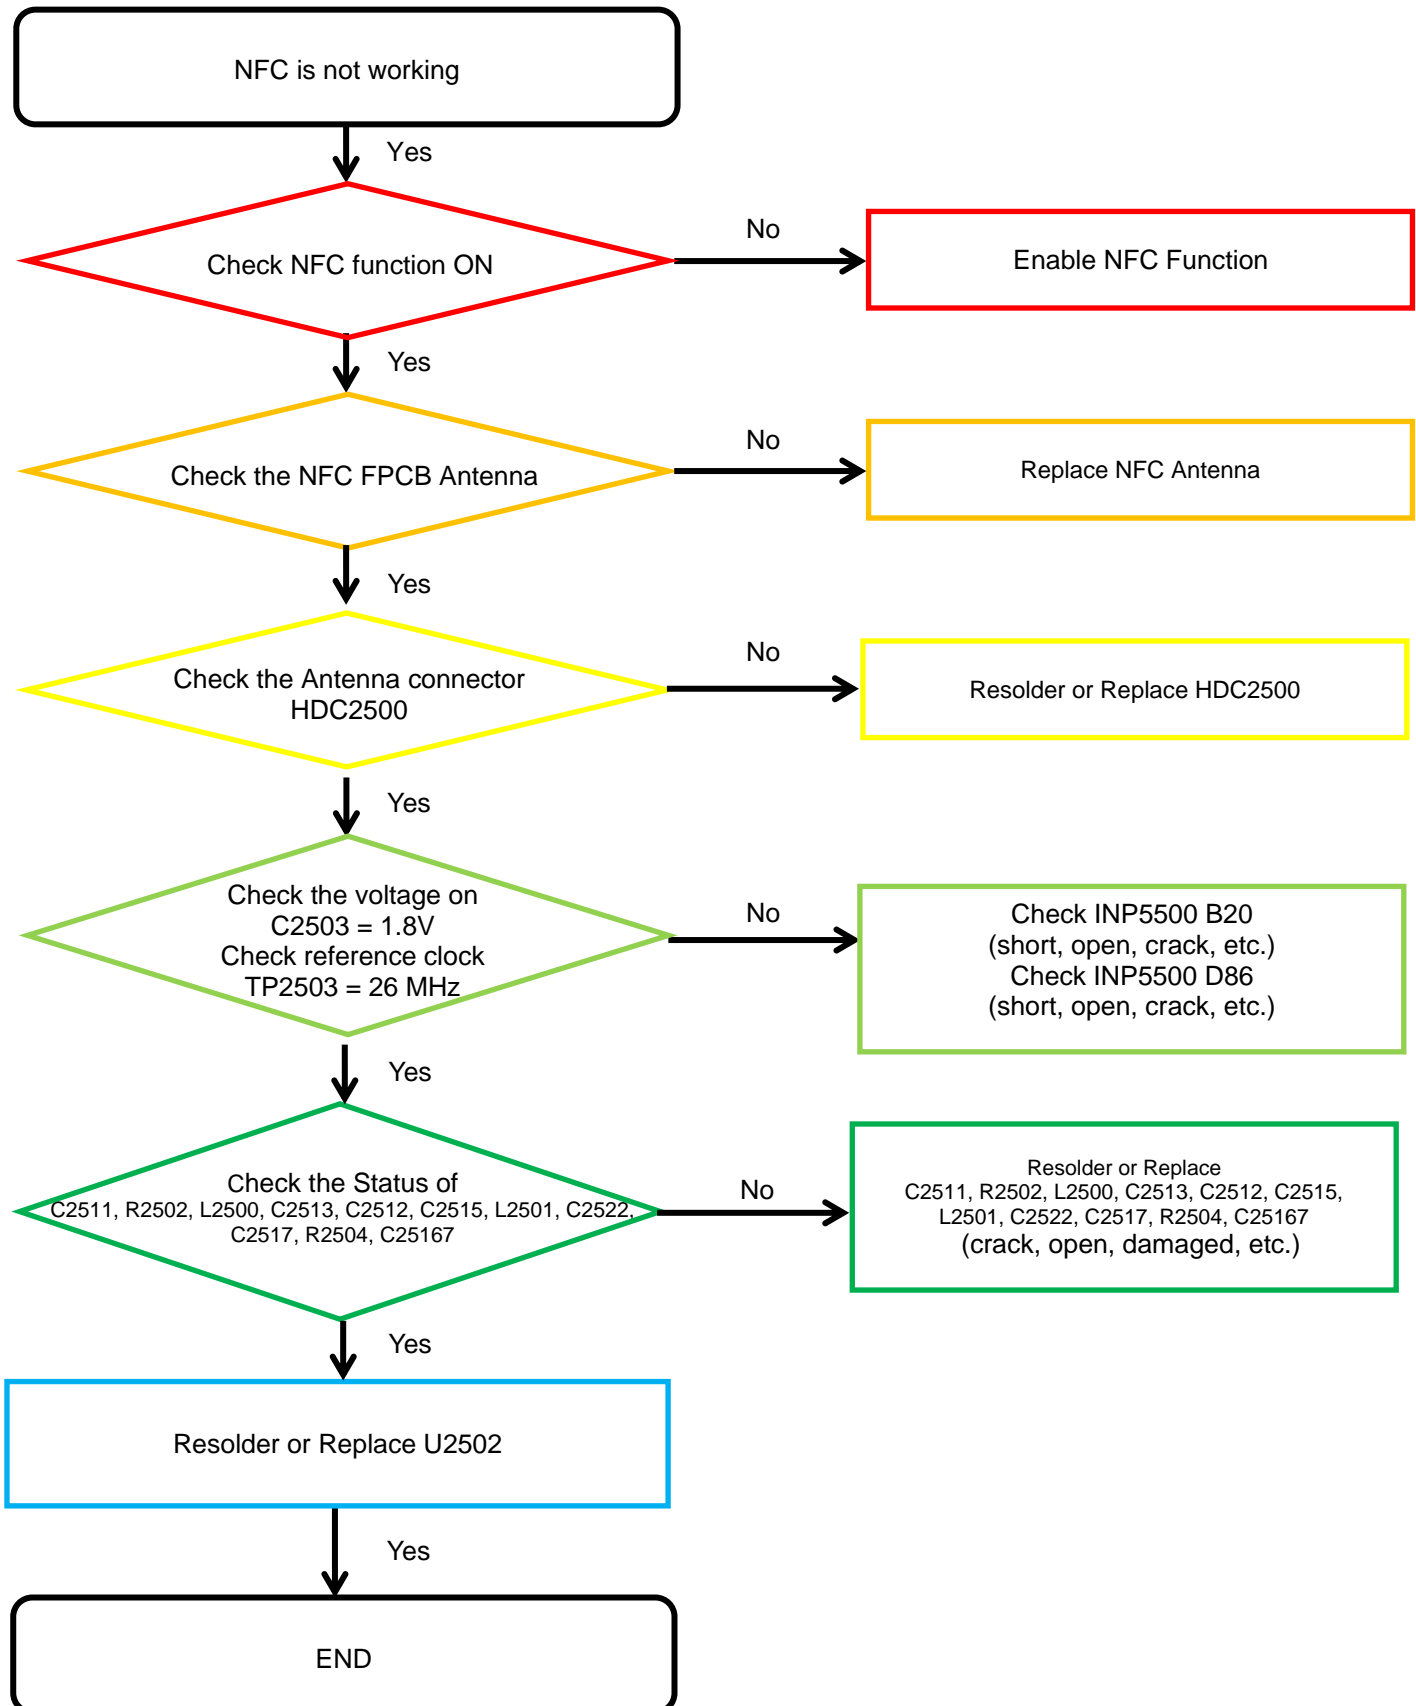

8. Level 3 Repair

8-4-23. NFC