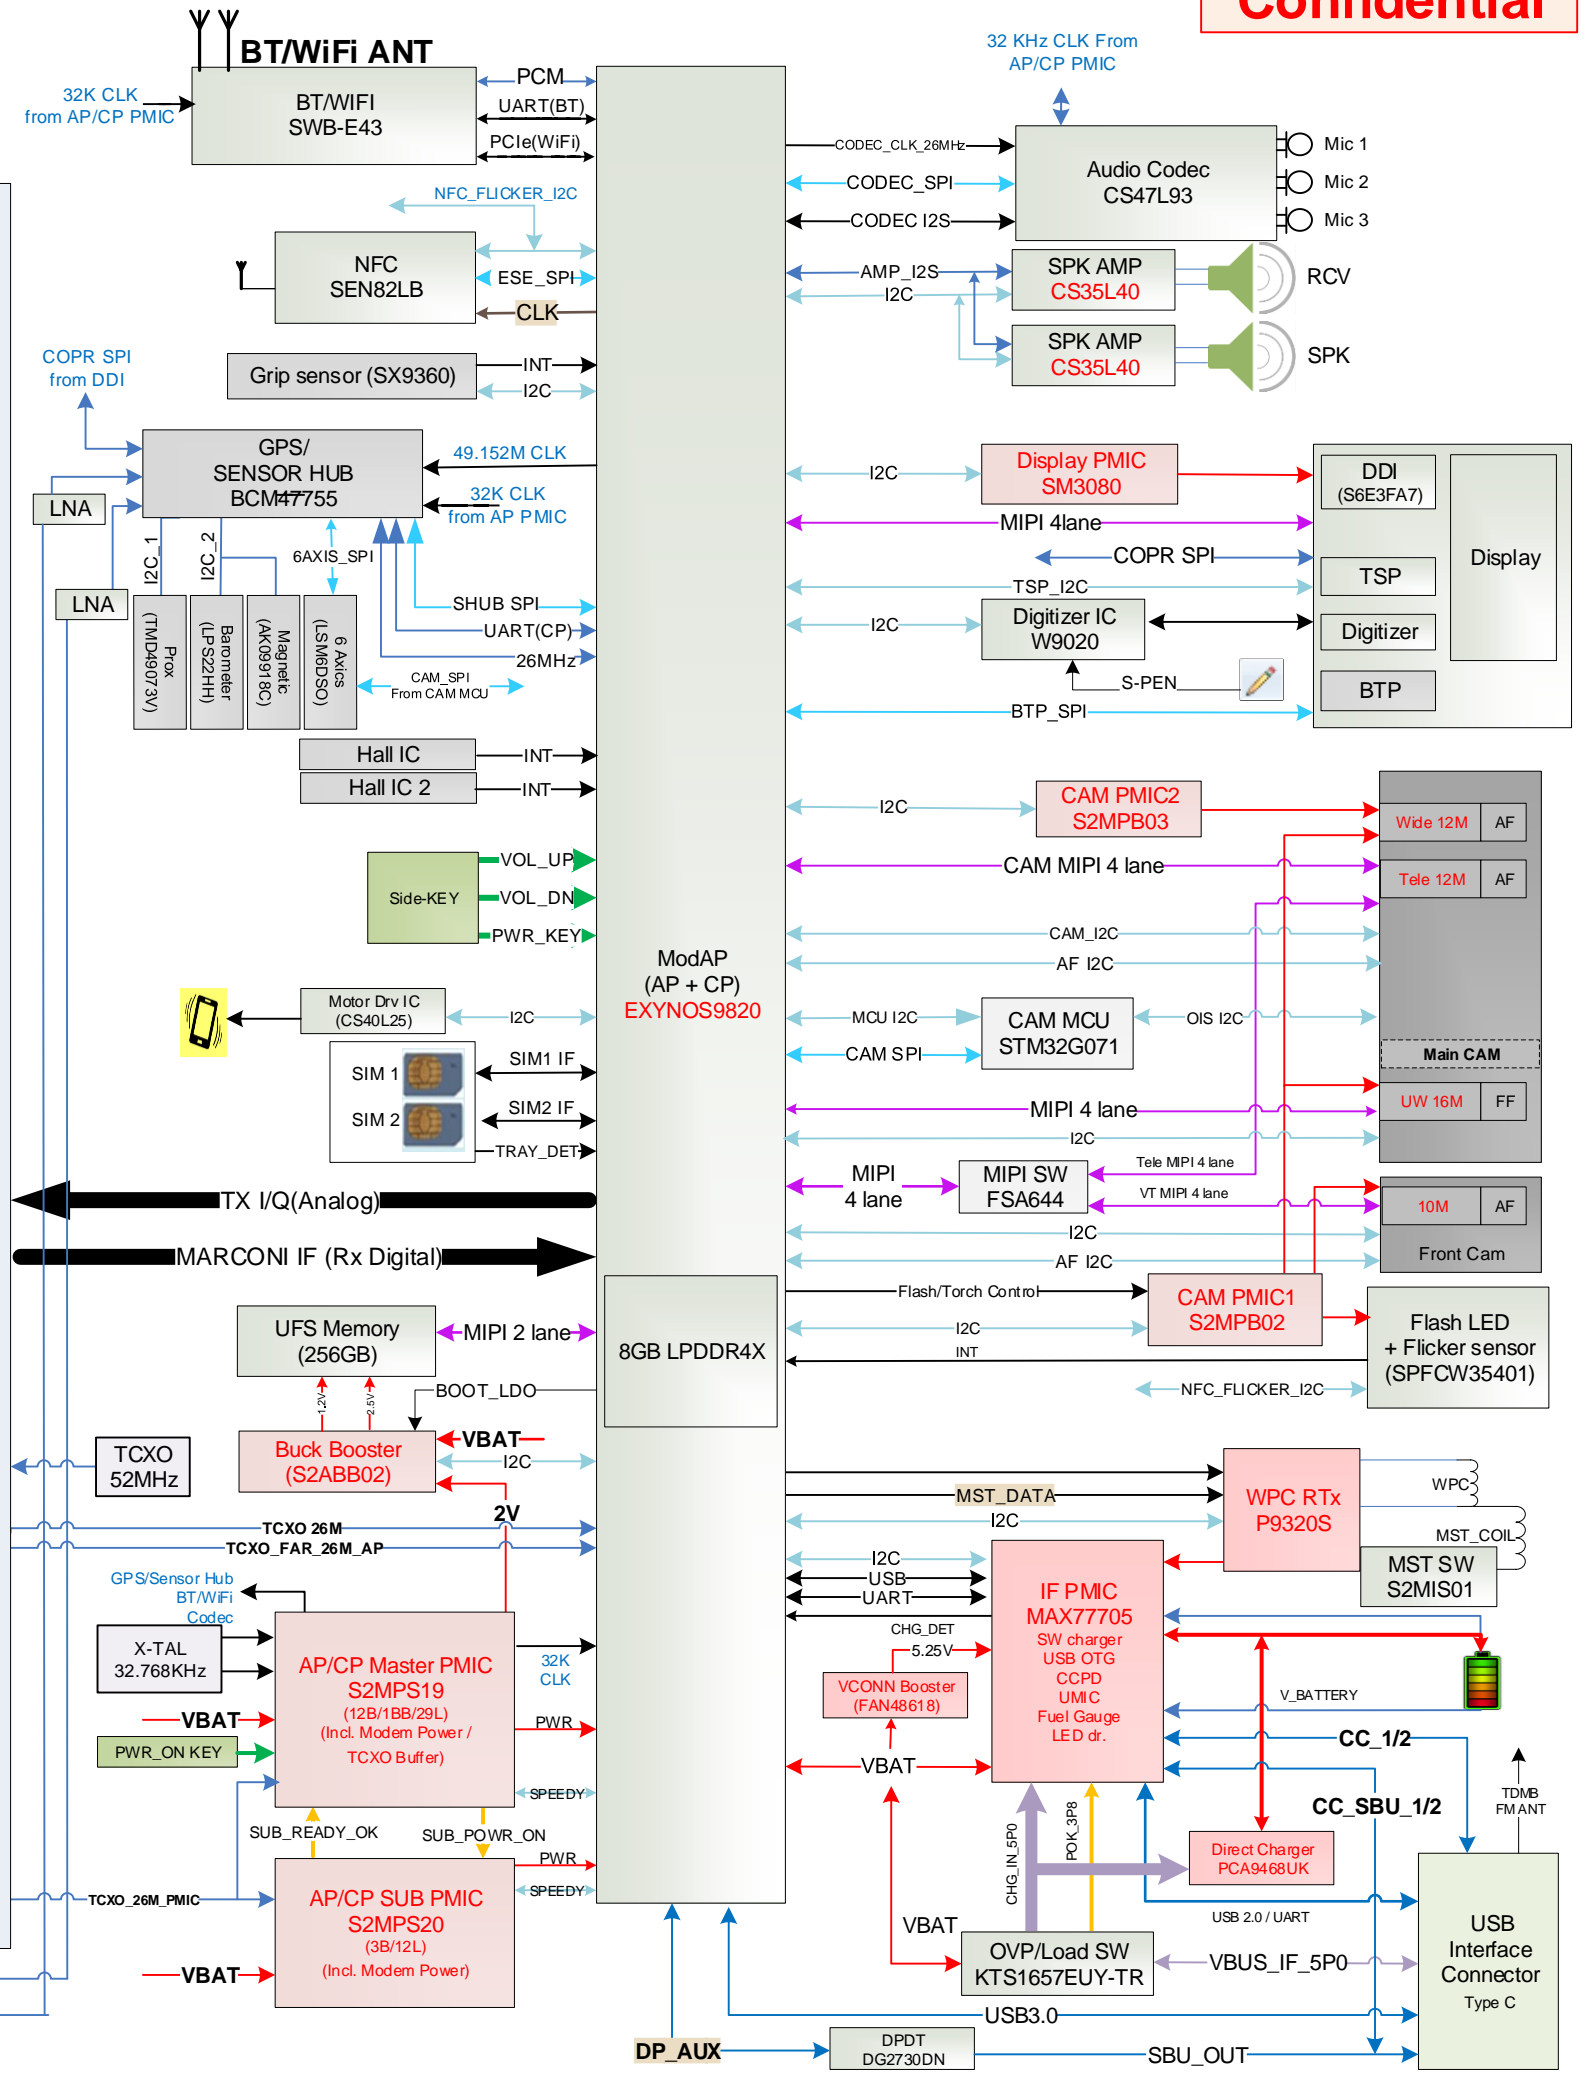

8. Level 3 Repair

8-1. Components Layout

8. Level 3 Repair

8. Level 3 Repair

SIDE_ETCHING (OBEH)

SIDE_ETCHING (OBEH)

SIDE_ETCHING (OBEH)

SIDE_ETCHING (OBEH)

8. Level 3 Repair

8-4-1. Power on

8. Level 3 Repair

8-4-2. Mot

8. Level 3 Repair

8-4-3. initial

8. Level 3 Repair

8-4-4. SIM PART

8. Level 3 Repair

8-4-5. SIM/SD PART

8. Level 3 Repair

8-4-6. OTG

8. Level 3 Repair

8-4-7. Hall IC

8. Level 3 Repair

8-4-8. 6Axis sensor

8. Level 3 Repair

8-4-9. Magnetic sensor

8. Level 3 Repair

8-4-10. Barometer sensor

8. Level 3 Repair

8-4-11. Proximity Sensor

8. Level 3 Repair

8-4-12. Display