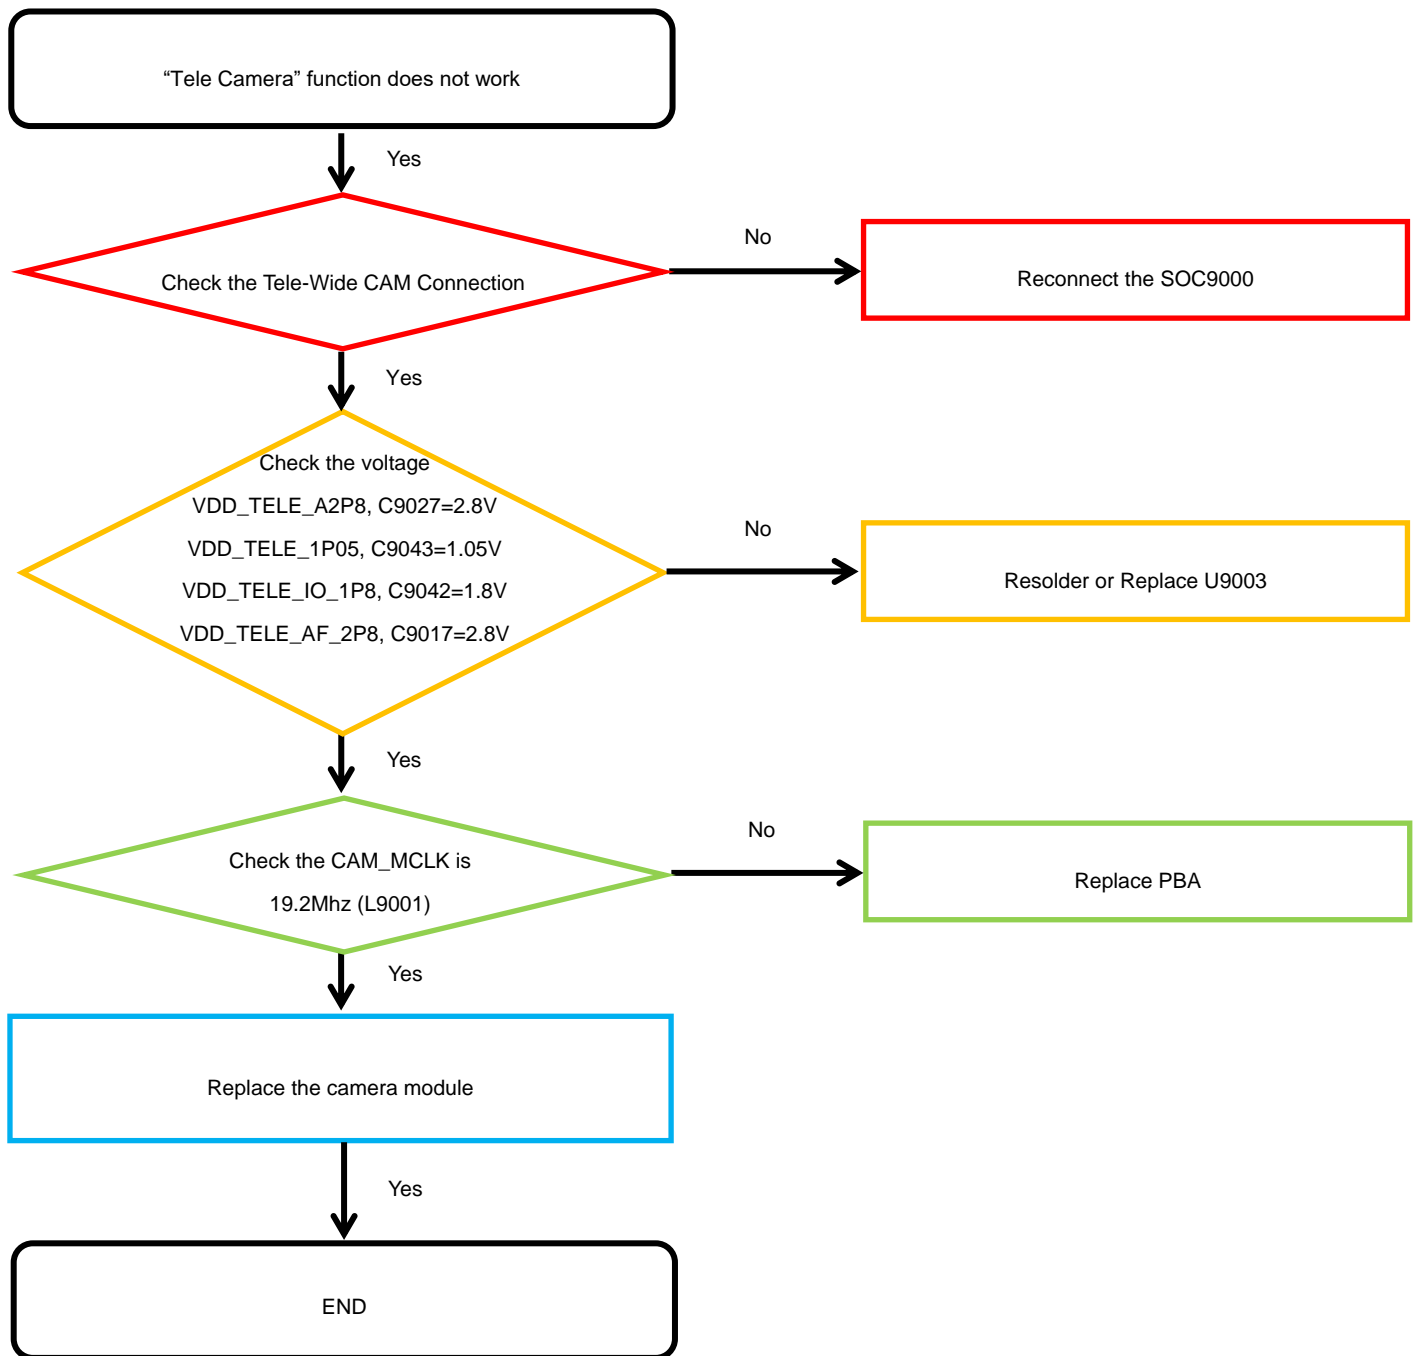

8. Level 3 Repair

8-4-13. TSP

8. Level 3 Repair

8-4-14. VT CAMERA

8. Level 3 Repair

8-4-15. WIDE CAMERA

8. Level 3 Repair

8-4-16-1. 16M ULTRA WIDE CAMERA

8. Level 3 Repair

8-4-16-2. 13M TELE CAMERA

8. Level 3 Repair

8-4-17. Finger Print

8. Level 3 Repair

8-4-18-1. Main MIC

8. Level 3 Repair

8-4-18-2. Sub(2nd) MIC