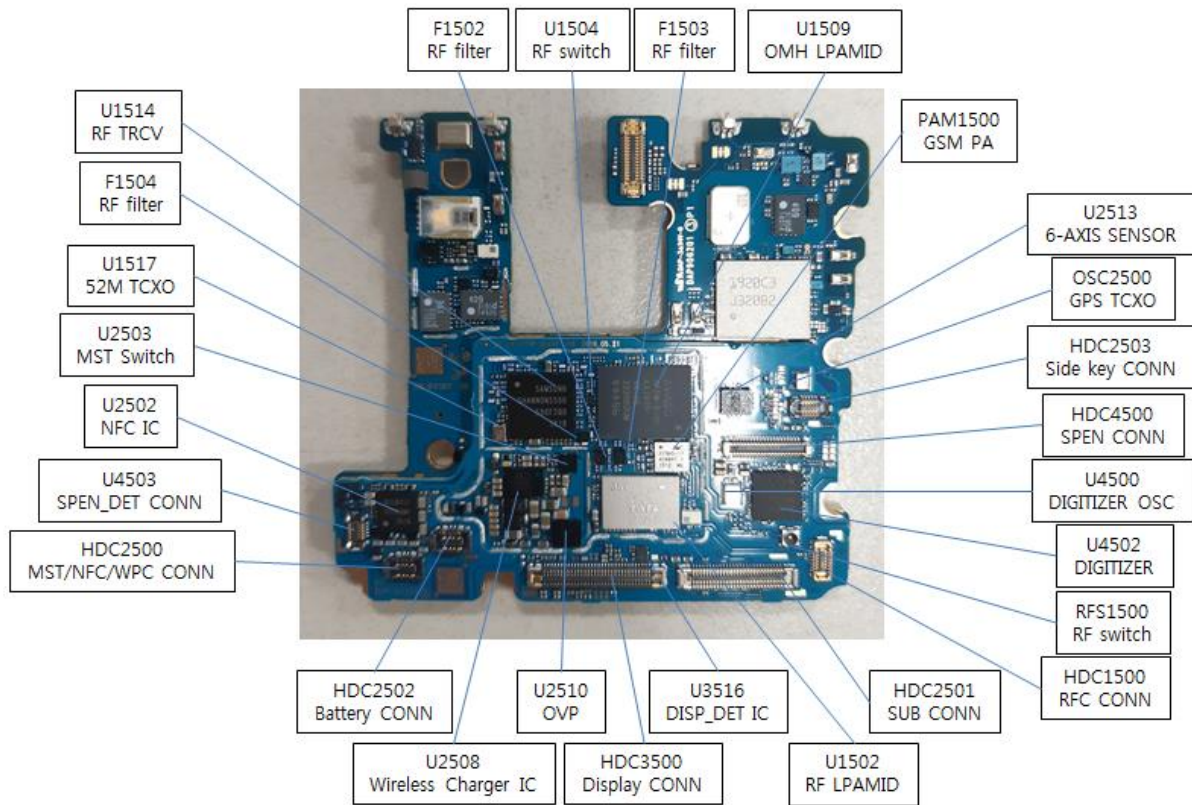

8. Level 3 Repair

8-1. Components Layout

8. Level 3 Repair

8. Level 3 Repair

SIDE_ETCHING (OBEH)

SIDE_ETCHING (OBEH)

SIDE_ETCHING (OBEH)

SIDE_ETCHING (OBEH)

8. Level 3 Repair

8-4-1. Power on

8. Level 3 Repair

8-4-2. Mot

8. Level 3 Repair

8-4-3. initial

8. Level 3 Repair

8-4-4. SIM PART

8. Level 3 Repair

8-4-5. SIM/SD PART

8. Level 3 Repair

8-4-6. OTG

8. Level 3 Repair

8-4-7. Hall IC

8. Level 3 Repair

8-4-8. 6Axis sensor