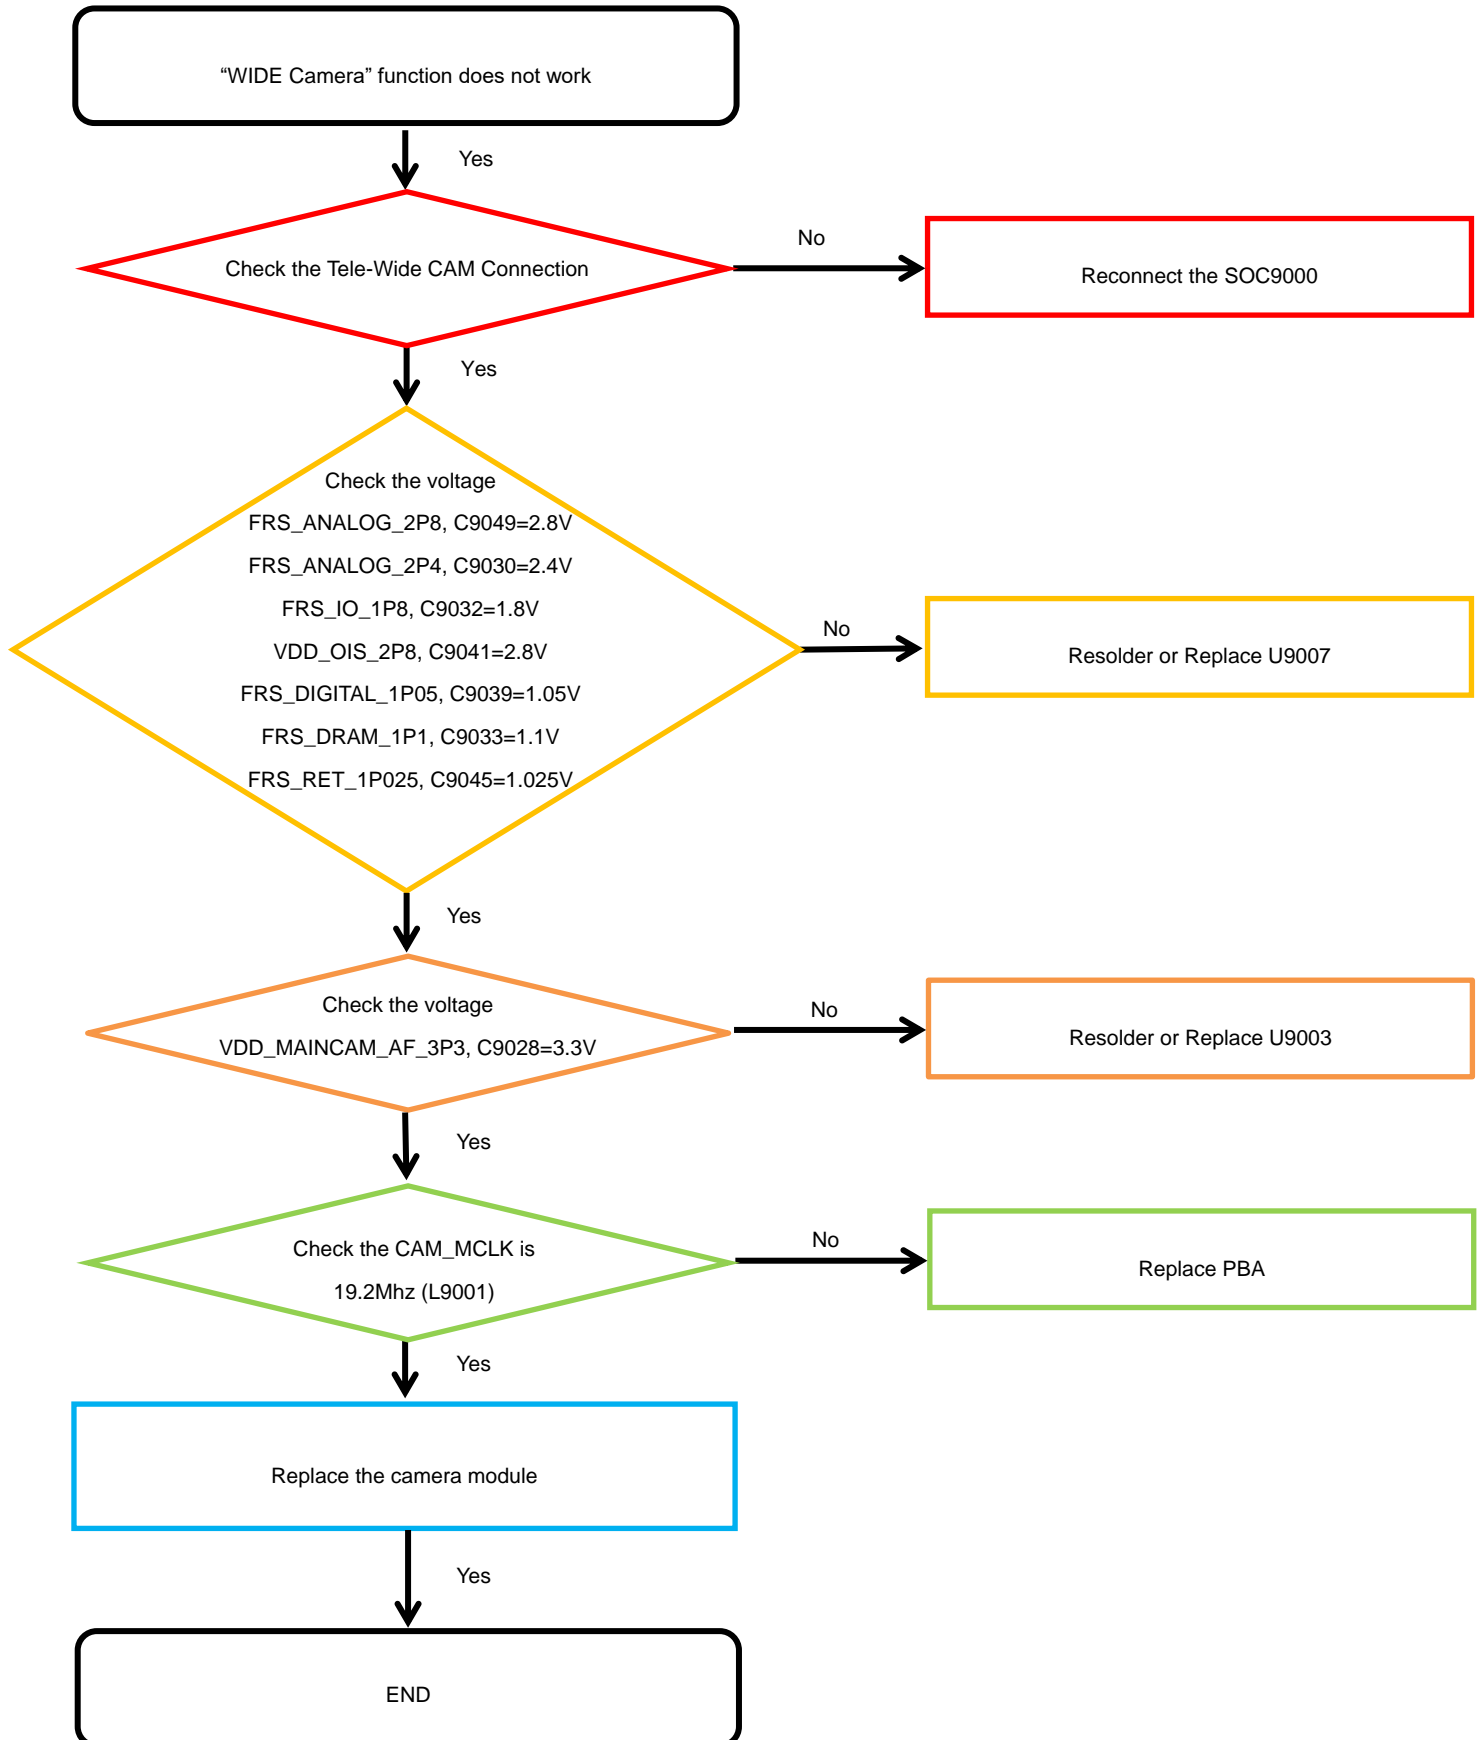

8. Level 3 Repair

8-4-9. Magnetic sensor

8. Level 3 Repair

8-4-10. Barometer sensor

8. Level 3 Repair

8-4-11. Proximity Sensor

8. Level 3 Repair

8-4-12. Display

8. Level 3 Repair

8-4-13. TSP

8. Level 3 Repair

8-4-14. VT CAMERA

8. Level 3 Repair

8-4-15. WIDE CAMERA

8. Level 3 Repair

8-4-16-1. 16M ULTRA WIDE CAMERA

8. Level 3 Repair

8-4-16-2. 13M TELE CAMERA

8. Level 3 Repair

8-4-17. Finger Print

8. Level 3 Repair

8-4-18-1. Main MIC

8. Level 3 Repair

8-4-18-2. Sub(2nd) MIC