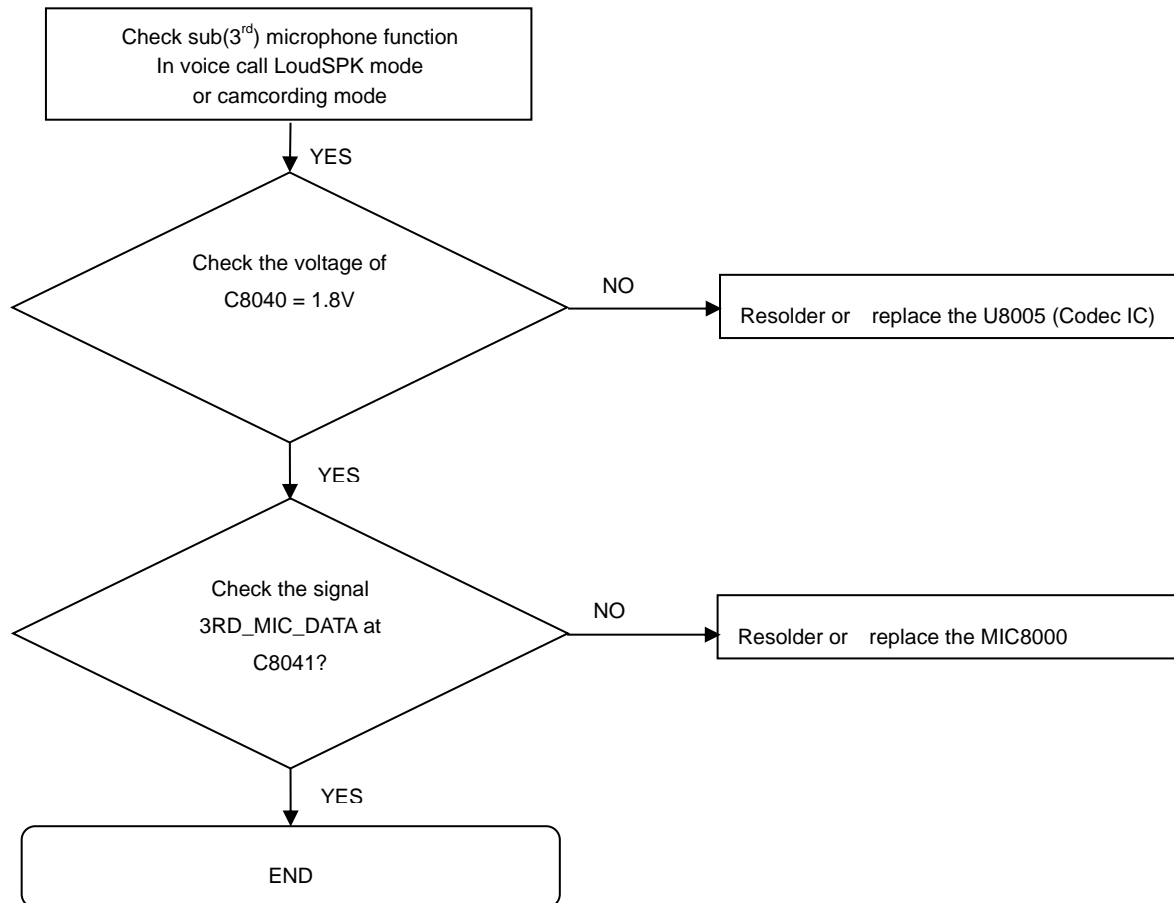

8. Level 3 Repair

8-4-16-2. 13M TELE CAMERA

8. Level 3 Repair

8-4-17. Finger Print

8. Level 3 Repair

8-4-18-1. Main MIC

8. Level 3 Repair

8-4-18-2. Sub(2nd) MIC

8. Level 3 Repair

8-4-18-3. Sub(3rd) MIC

8. Level 3 Repair

8-4-19. Speaker part

8. Level 3 Repair

8-4-20. Receiver part

8. Level 3 Repair

8-4-21. BT/WIFI