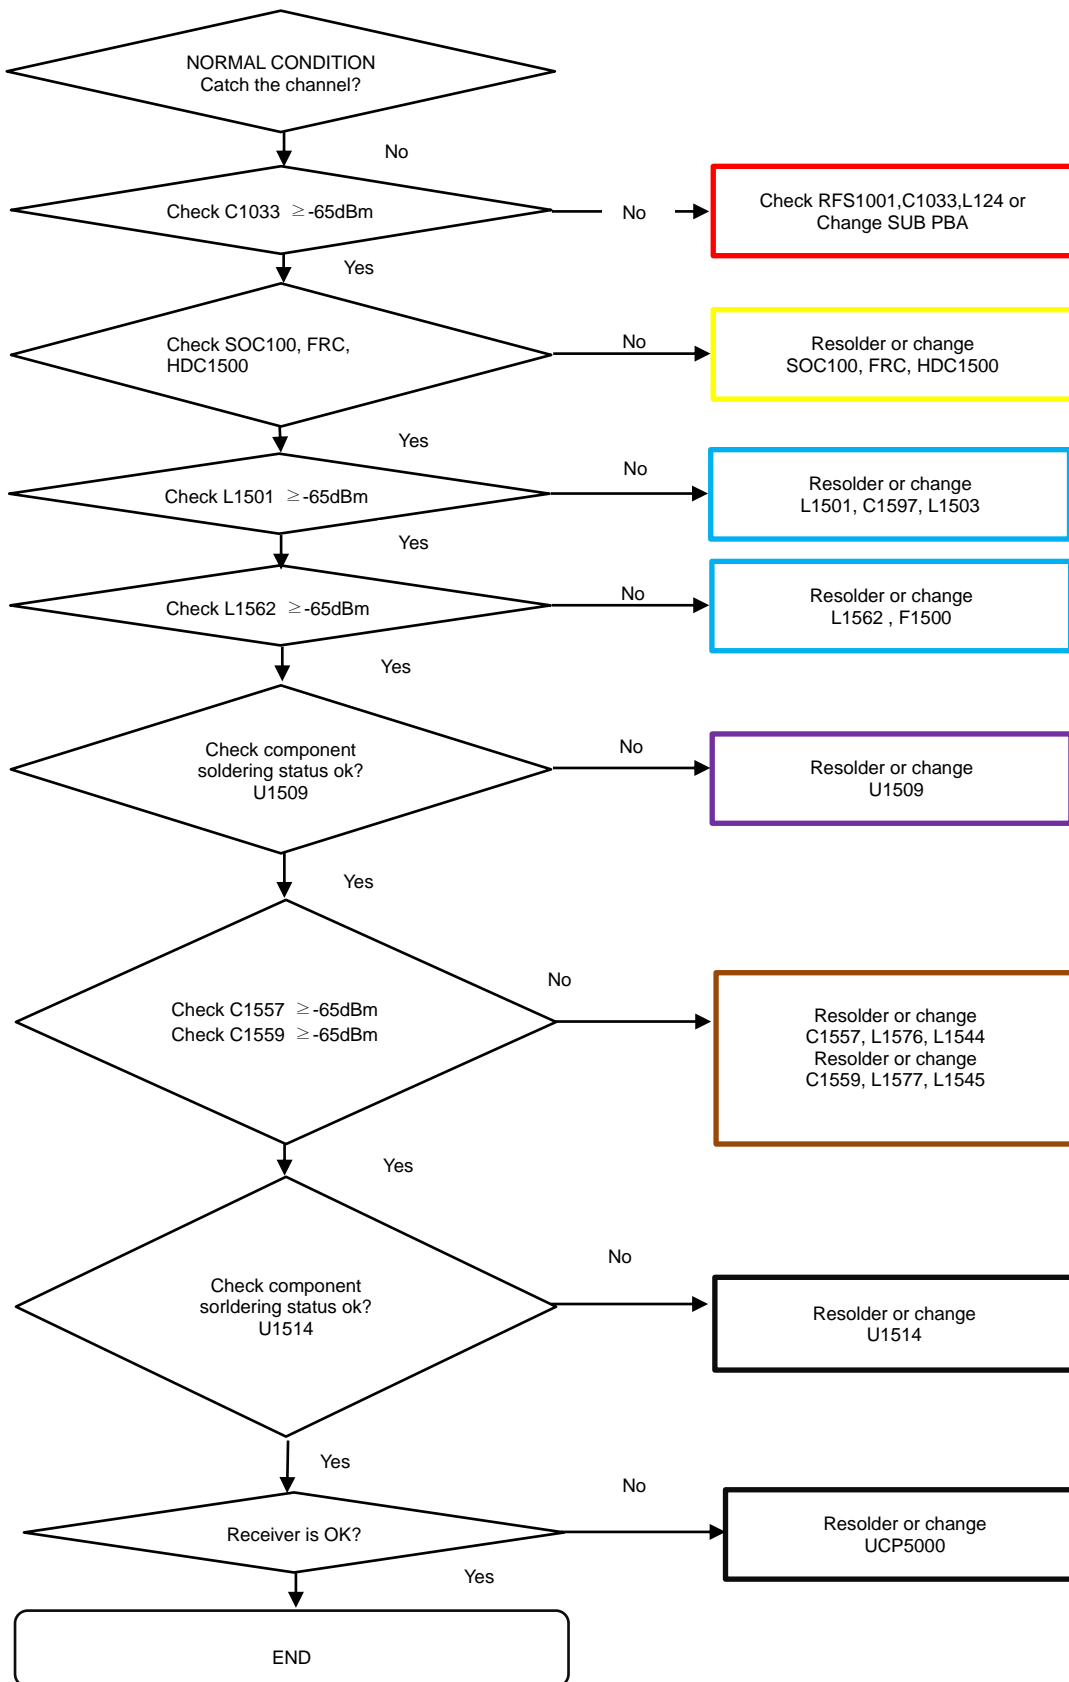

8. Level 3 Repair

8-4-26. Charging Part Wireless Charging (Normal/Fast)

8. Level 3 Repair

8-4-27. GSM 850/900, WCDMA B5/8, LTE B5/8/12/13/14/17/18/19/20/26/28 RX

8. Level 3 Repair

8-4-28. GSM 1800/1900, WCDMA B1/2/4, TDSCDMA B34/39, LTE B1/2/3/4/25/39/66 RX