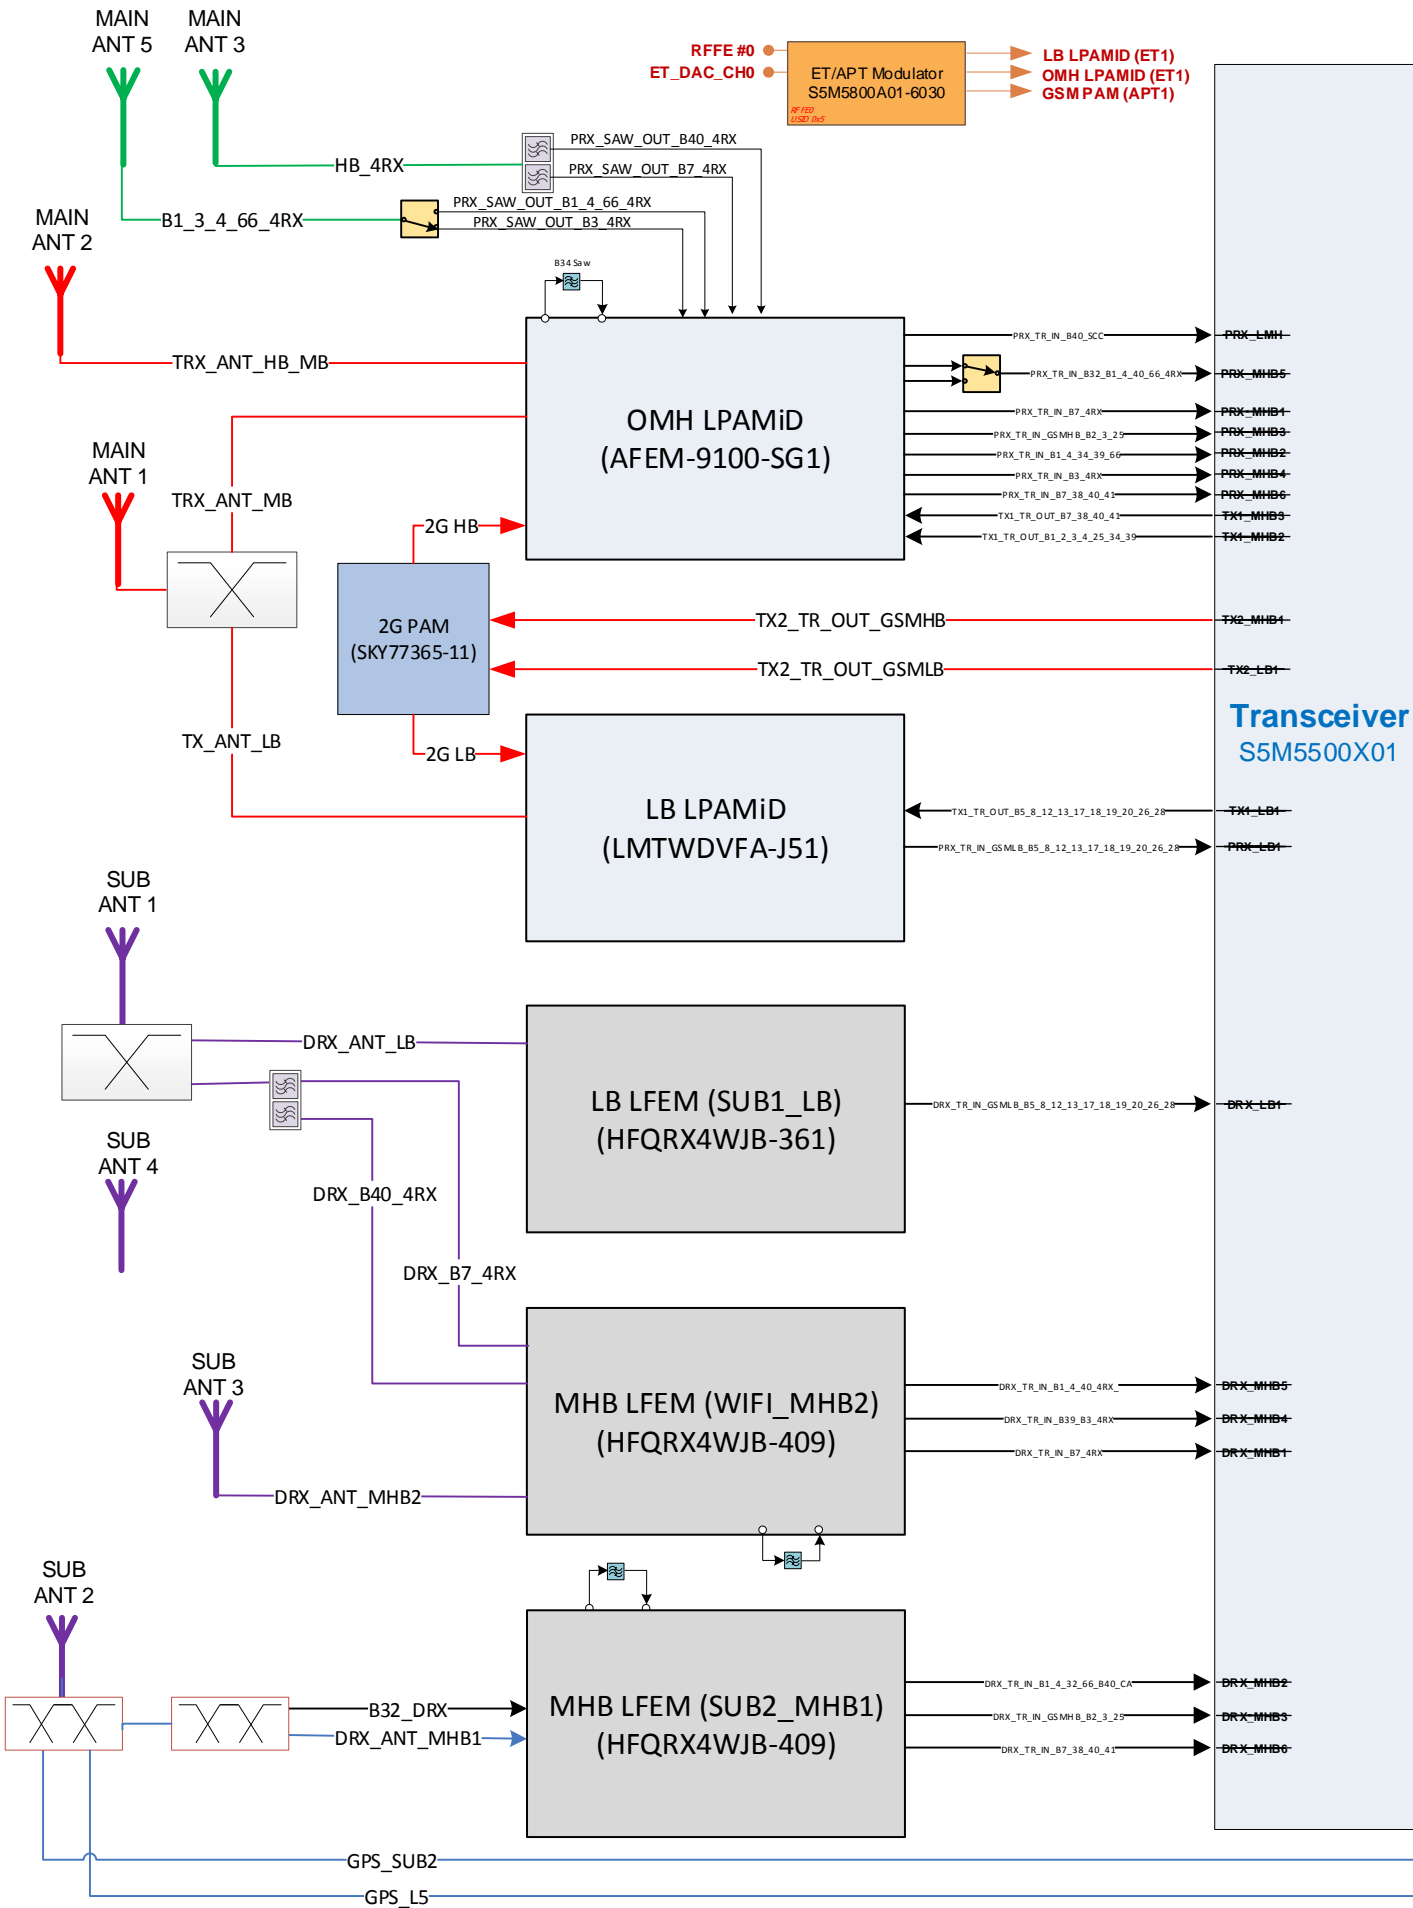

8. Level 3 Repair

8-1. Components Layout

8. Level 3 Repair

8. Level 3 Repair

SIDE_ETCHING (OBEH)

SIDE_ETCHING (OBEH)

SIDE_ETCHING (OBEH)

SIDE_ETCHING (OBEH)

8. Level 3 Repair

8-4-1. Power on

8. Level 3 Repair

8-4-2. Mot

8. Level 3 Repair

8-4-3. initial

8. Level 3 Repair

8-4-4. SIM PART

8. Level 3 Repair

8-4-5. SIM/SD PART

8. Level 3 Repair

8-4-6. OTG

8. Level 3 Repair

8-4-7. Hall IC

8. Level 3 Repair

8-4-8. 6Axis sensor

8. Level 3 Repair

8-4-9. Magnetic sensor

8. Level 3 Repair

8-4-10. Barometer sensor

8. Level 3 Repair

8-4-11. Proximity Sensor

8. Level 3 Repair

8-4-12. Display