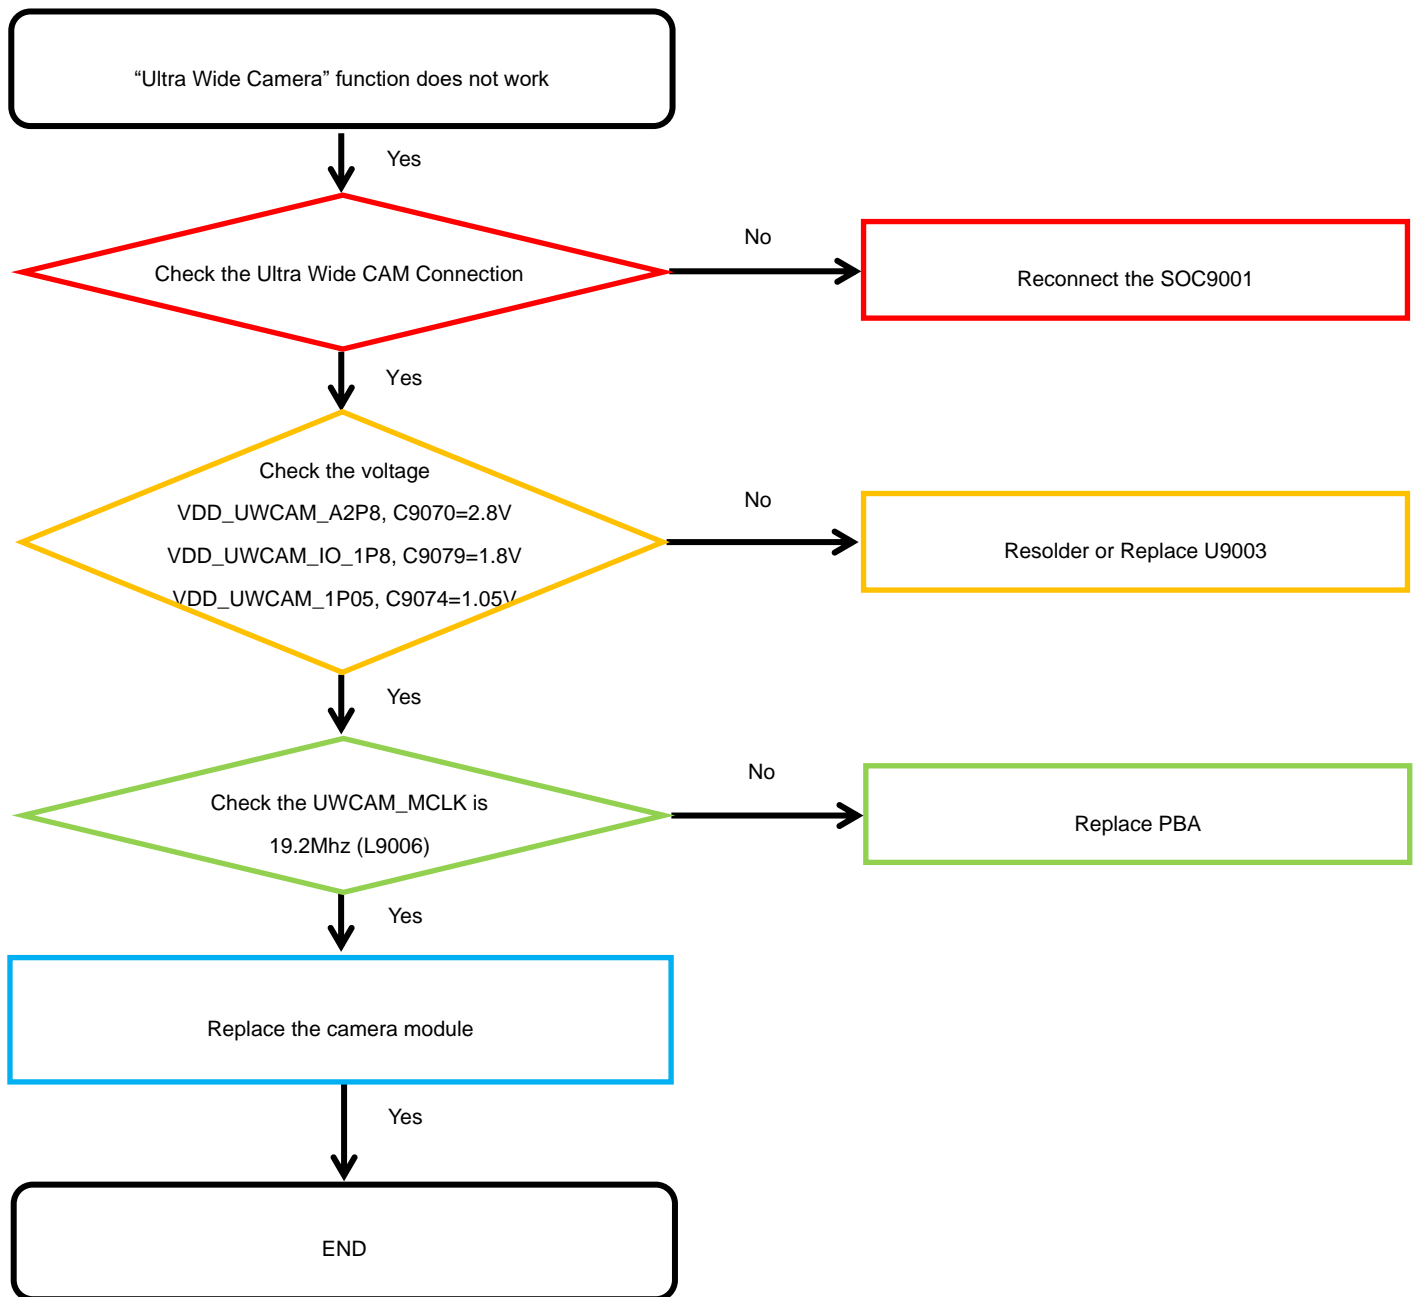

8. Level 3 Repair

8-4-9. Magnetic sensor

8. Level 3 Repair

8-4-10. Barometer sensor

8. Level 3 Repair

8-4-11. Proximity Sensor

8. Level 3 Repair

8-4-12. Display

8. Level 3 Repair

8-4-13. TSP

8. Level 3 Repair

8-4-14. VT CAMERA

8. Level 3 Repair

8-4-15. WIDE CAMERA

8. Level 3 Repair

8-4-16-1. 16M ULTRA WIDE CAMERA

8. Level 3 Repair

8-4-16-2. 13M TELE CAMERA

8. Level 3 Repair

8-4-17. Finger Print

8. Level 3 Repair

8-4-18-1. Main MIC

8. Level 3 Repair

8-4-18-2. Sub(2nd) MIC