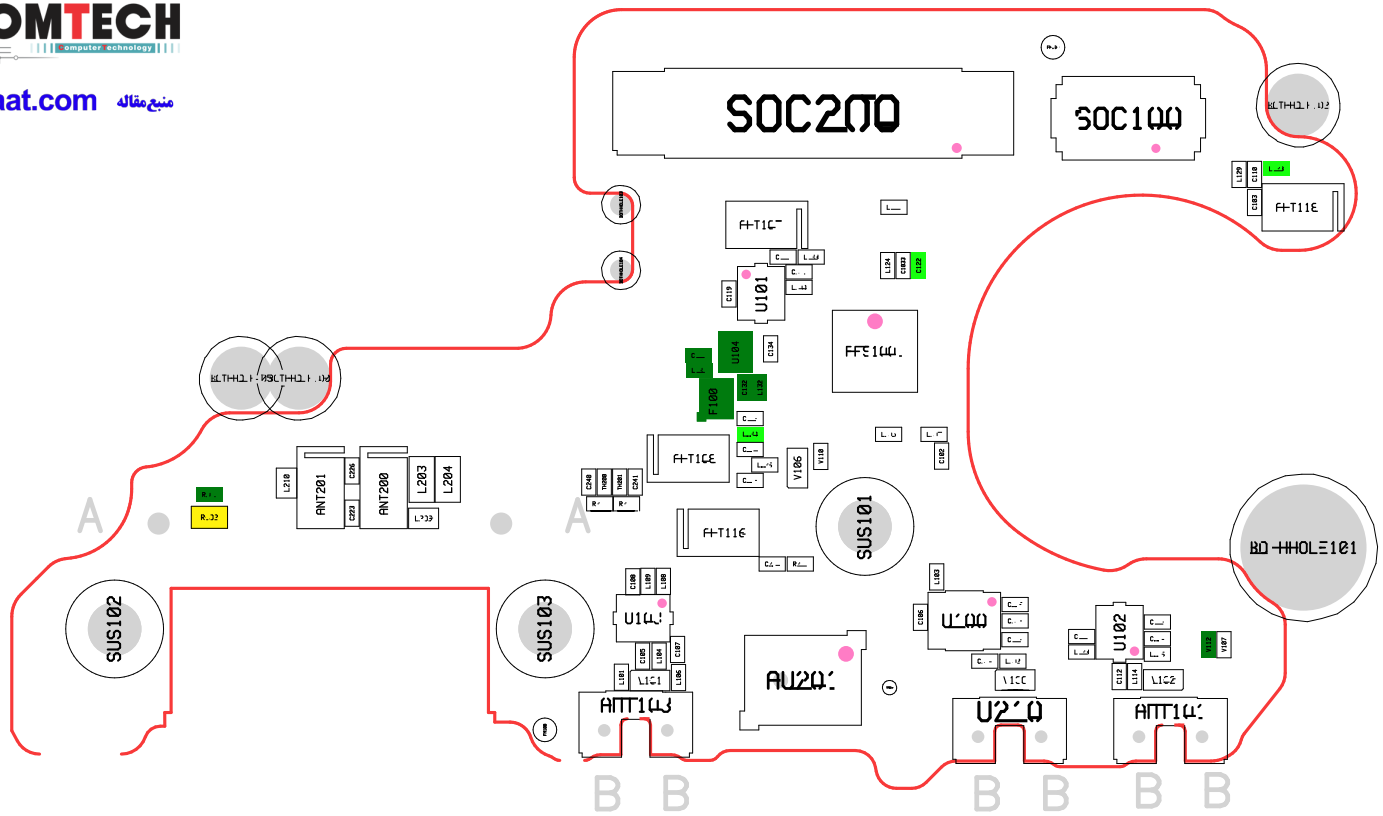

8. Level 3 Repair

8-1. Components Layout

8. Level 3 Repair

8. Level 3 Repair

SIDE_ETCHING (OBEH)

SIDE_ETCHING (OBEH)

SIDE_ETCHING (OBEH)

SIDE_ETCHING (OBEH)

8. Level 3 Repair

8-4-1. Power on

8. Level 3 Repair

8-4-2. Mot

8. Level 3 Repair

8-4-3. initial

8. Level 3 Repair

8-4-4. SIM PART

8. Level 3 Repair

8-4-5. SIM/SD PART

8. Level 3 Repair

8-4-6. OTG

8. Level 3 Repair

8-4-7. Hall IC

8. Level 3 Repair

8-4-8. 6Axis sensor