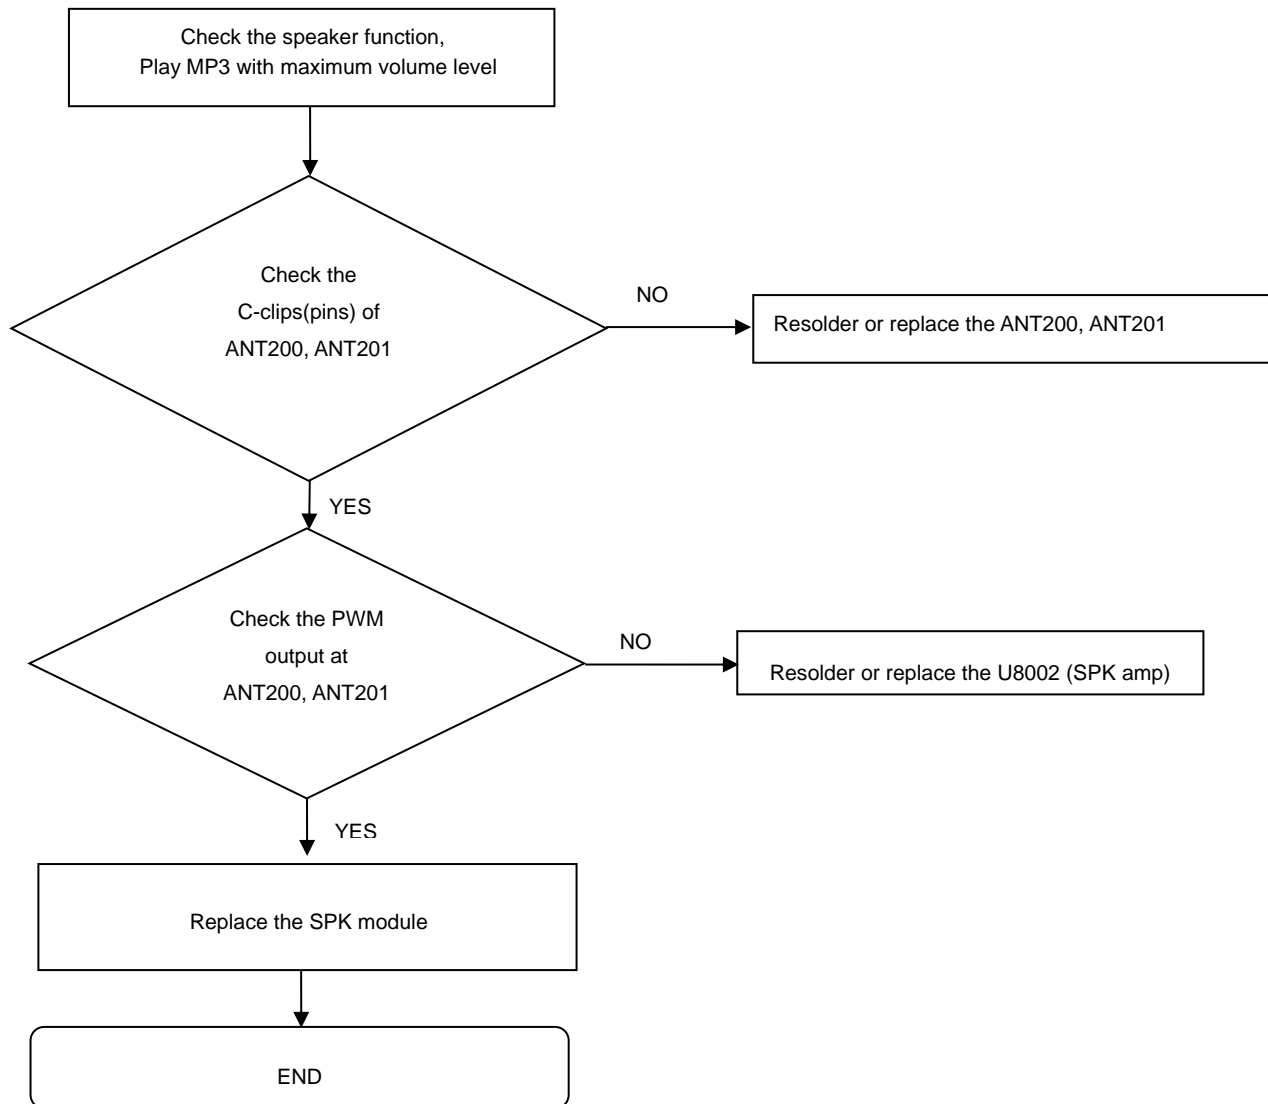

8. Level 3 Repair

8-4-19. Speaker part