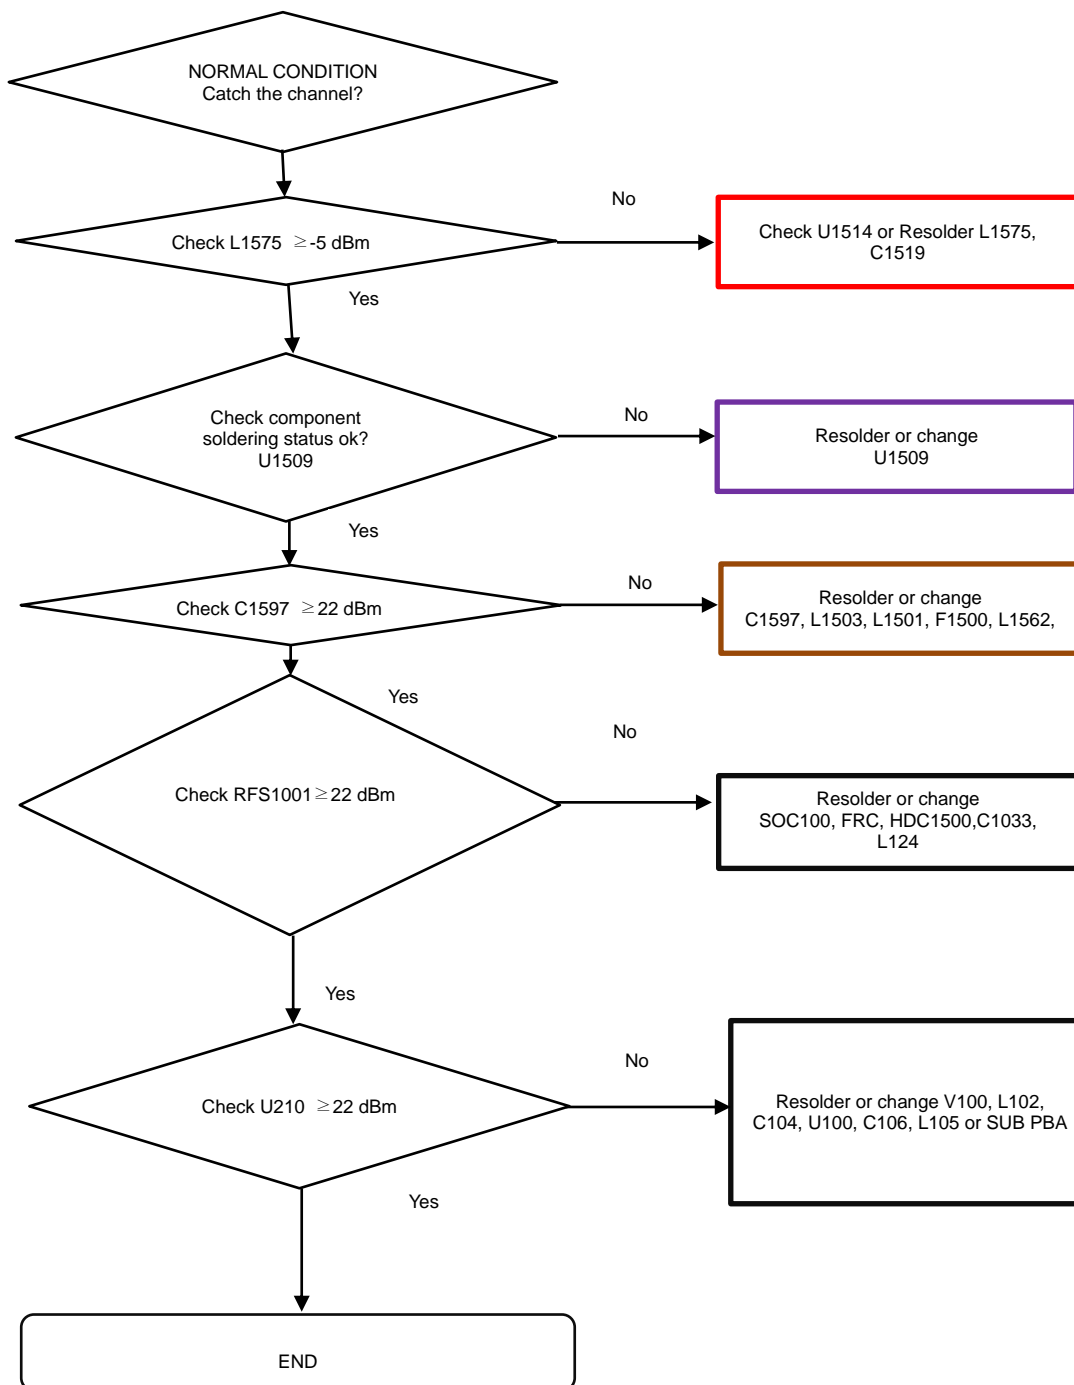

8. Level 3 Repair

8-4-36. WCDMA B1/2/4, TDSCDMA B34/39, LTE B1/2/3/4/25/66 TX