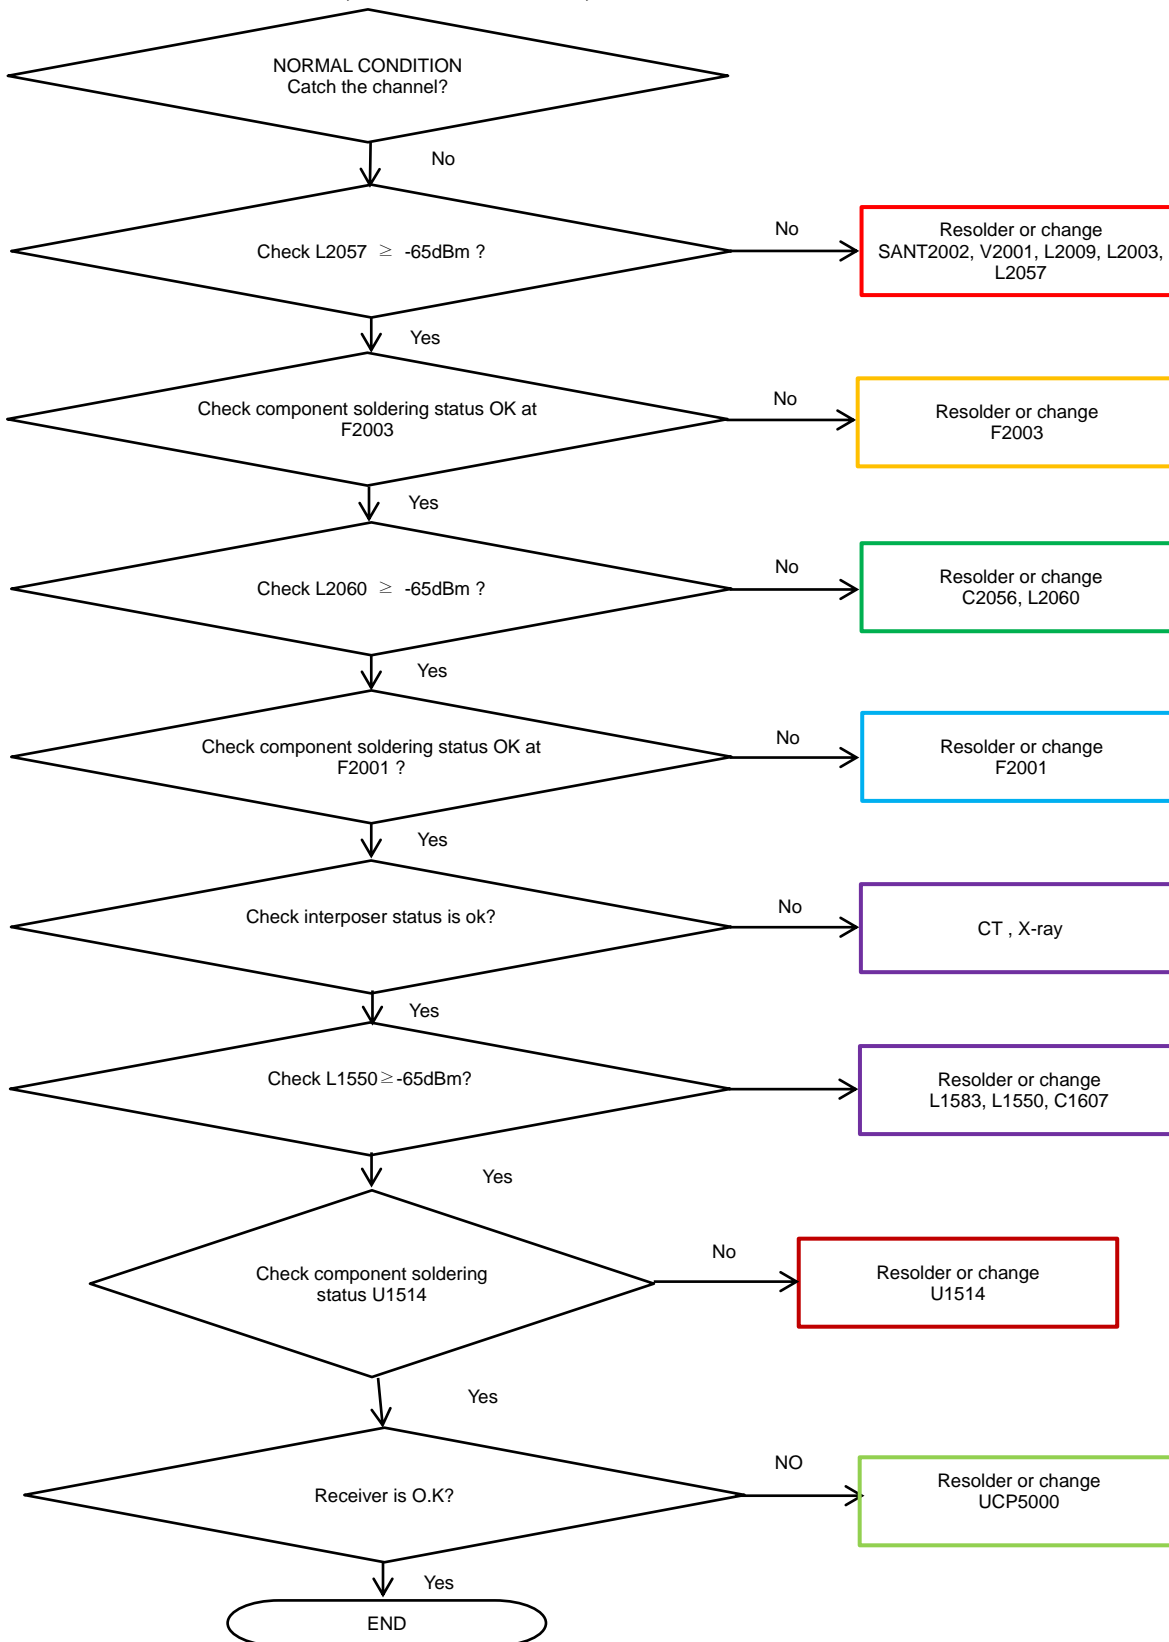

8. Level 3 Repair

8-4-30. GSM 850/900, WCDMA B5/8, LTE B5/8/12/13/17/18/19/20/26/28 DRX