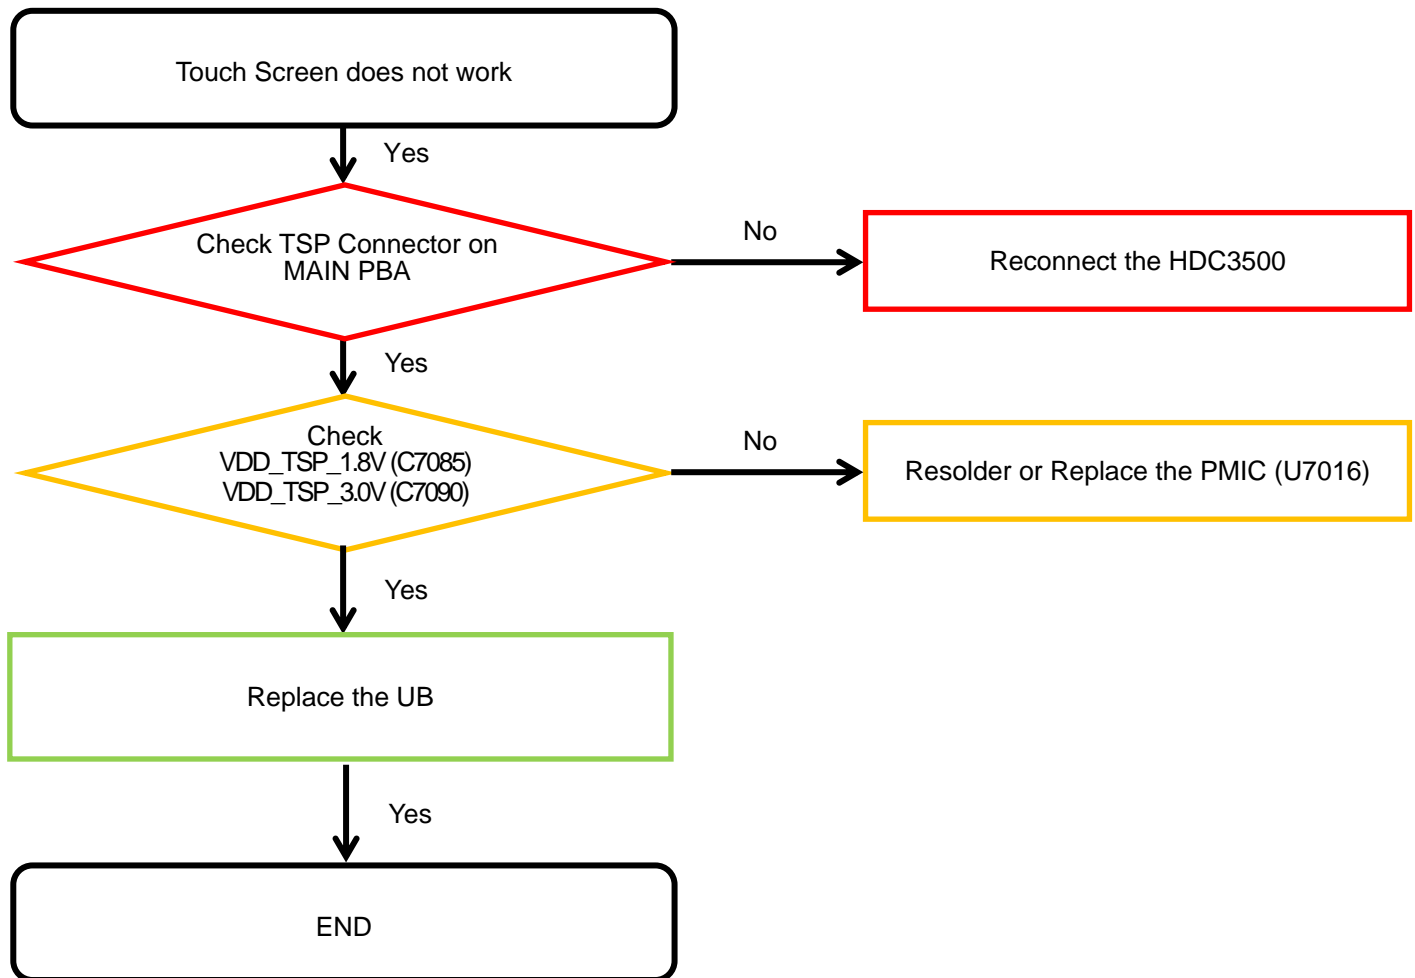

8. Level 3 Repair

8-4-9. Magnetic sensor

8. Level 3 Repair

8-4-10. Barometer sensor

8. Level 3 Repair

8-4-11. Proximity Sensor

8. Level 3 Repair

8-4-12. Display

8. Level 3 Repair

8-4-13. TSP

8. Level 3 Repair

8-4-14. VT CAMERA

8. Level 3 Repair

8-4-15. WIDE CAMERA

8. Level 3 Repair

8-4-16-1. 16M ULTRA WIDE CAMERA