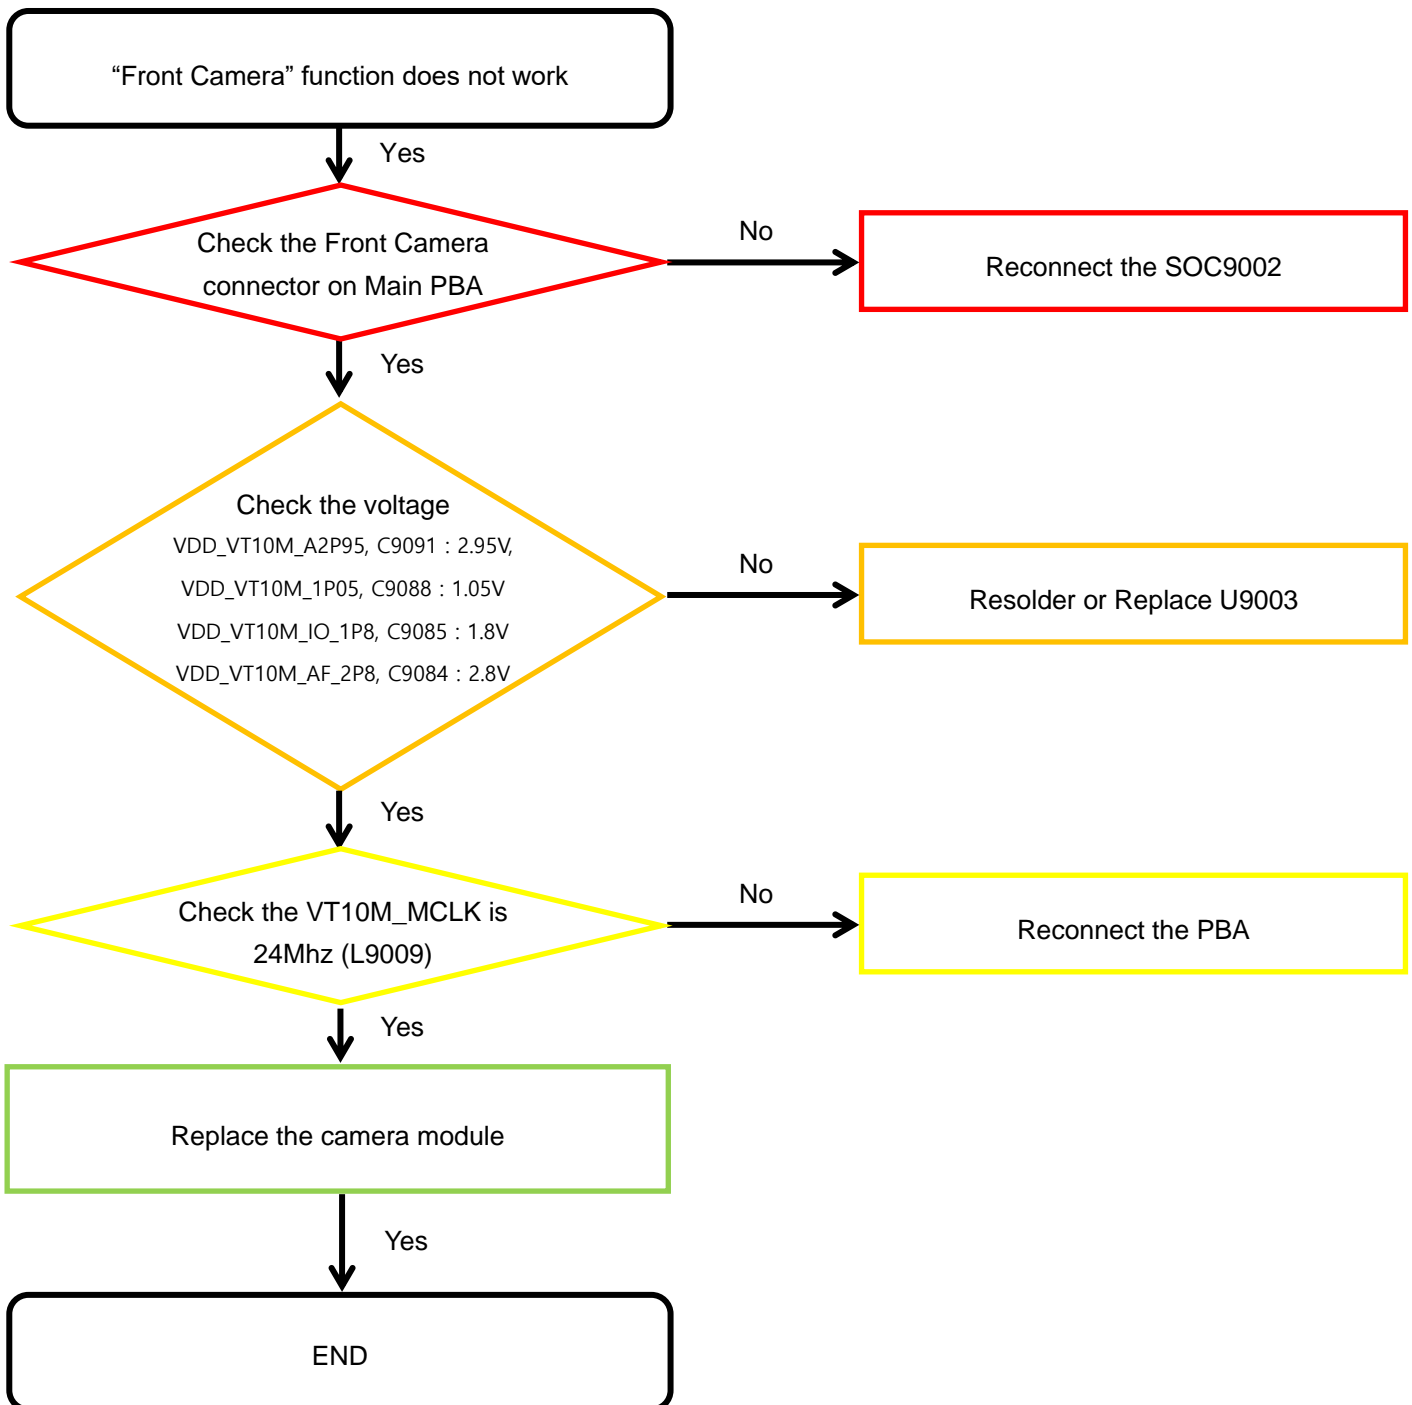

8. Level 3 Repair

8-4-5. SIM/SD PART

8. Level 3 Repair

8-4-6. OTG

8. Level 3 Repair

8-4-7. Hall IC

8. Level 3 Repair

8-4-8. 6Axis sensor

8. Level 3 Repair

8-4-9. Magnetic sensor

8. Level 3 Repair

8-4-10. Barometer sensor

8. Level 3 Repair

8-4-11. Proximity Sensor

8. Level 3 Repair

8-4-12. Display

8. Level 3 Repair

8-4-13. TSP

8. Level 3 Repair

8-4-14. VT CAMERA

8. Level 3 Repair

8-4-15. WIDE CAMERA

8. Level 3 Repair

8-4-16-1. 16M ULTRA WIDE CAMERA