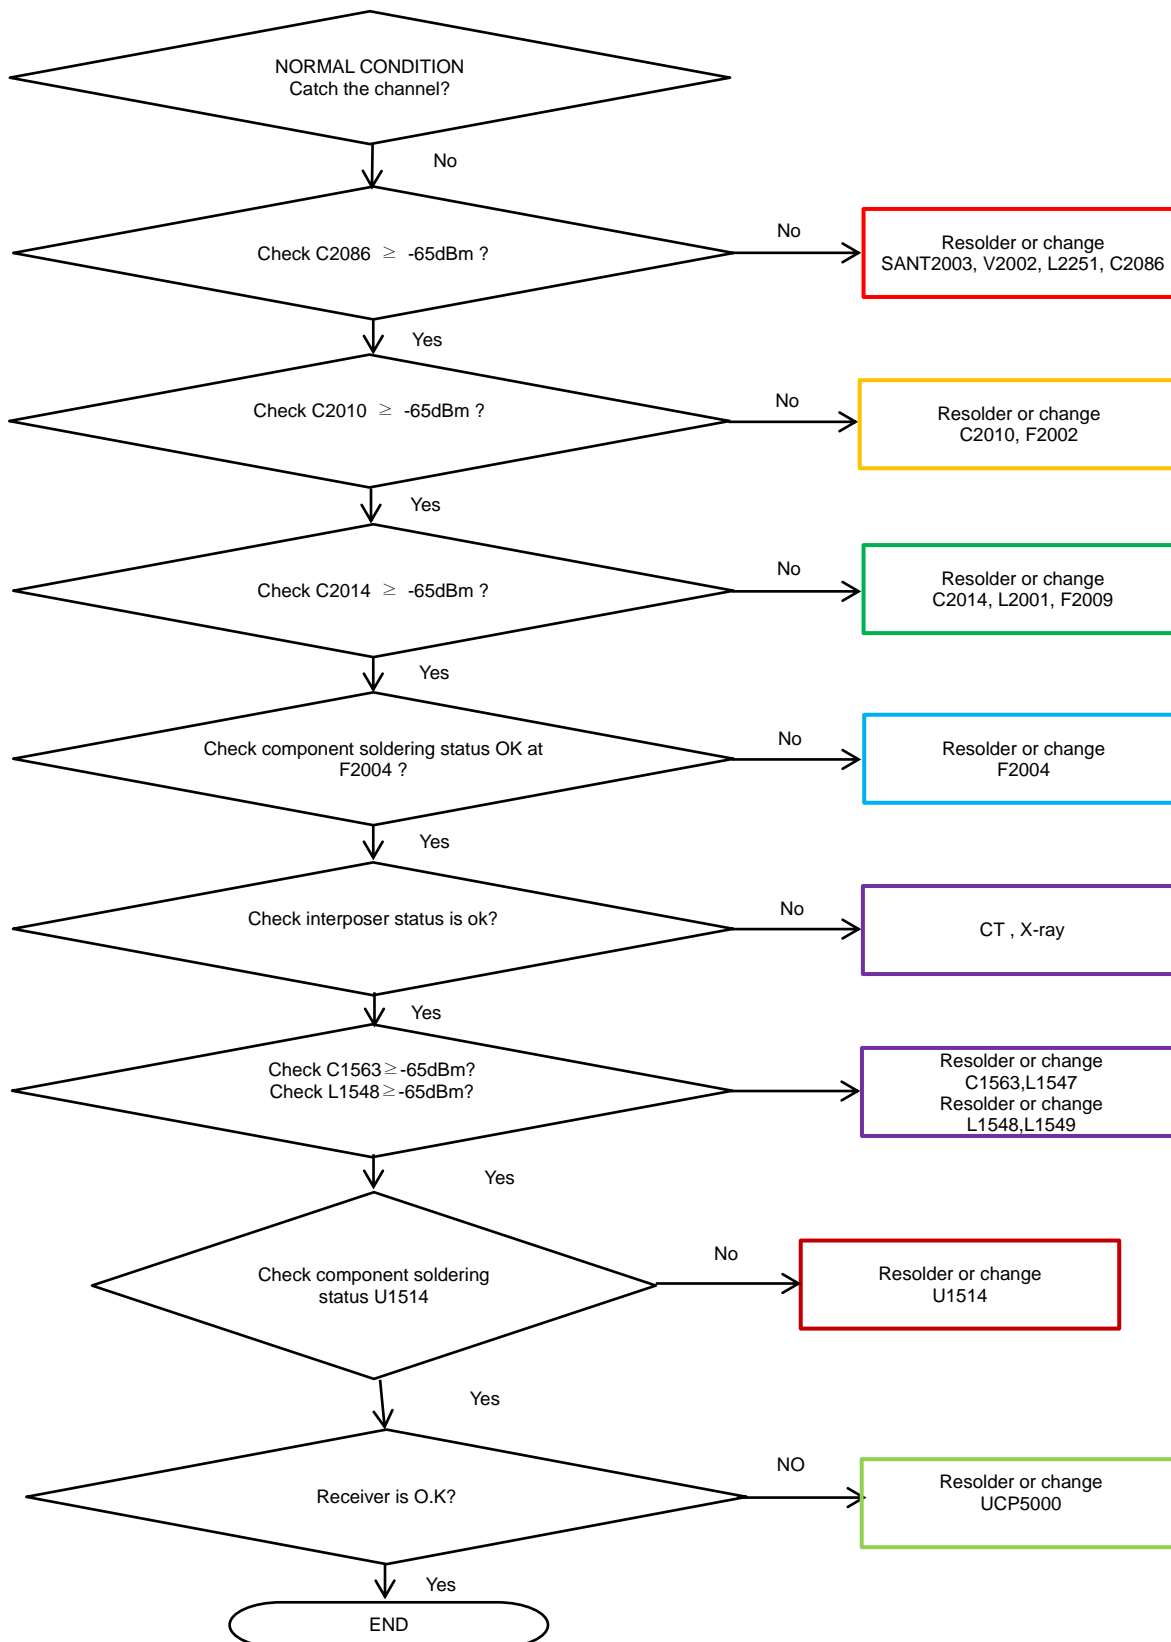

8. Level 3 Repair

8-4-29. LTE B7/38/40/41 RX

8. Level 3 Repair

8-4-30. GSM 850/900, WCDMA B5/8, LTE B5/8/12/13/17/18/19/20/26/28 DRX

8. Level 3 Repair

8-4-31. GSM1800/1900, WCDMA 1/2/4, LTE B1/2/3/4/25/32/66 DRX

8. Level 3 Repair

8-3-32. LTE 7/38/40/41 DRX

8. Level 3 Repair

8-4-33. GSM 850/900 TX

8. Level 3 Repair

8-4-34. GSM 1800/1900 TX

8. Level 3 Repair

8-4-35. WCDMA B5/8, LTE B5/8/12/13/17/18/19/20/26/28 TX