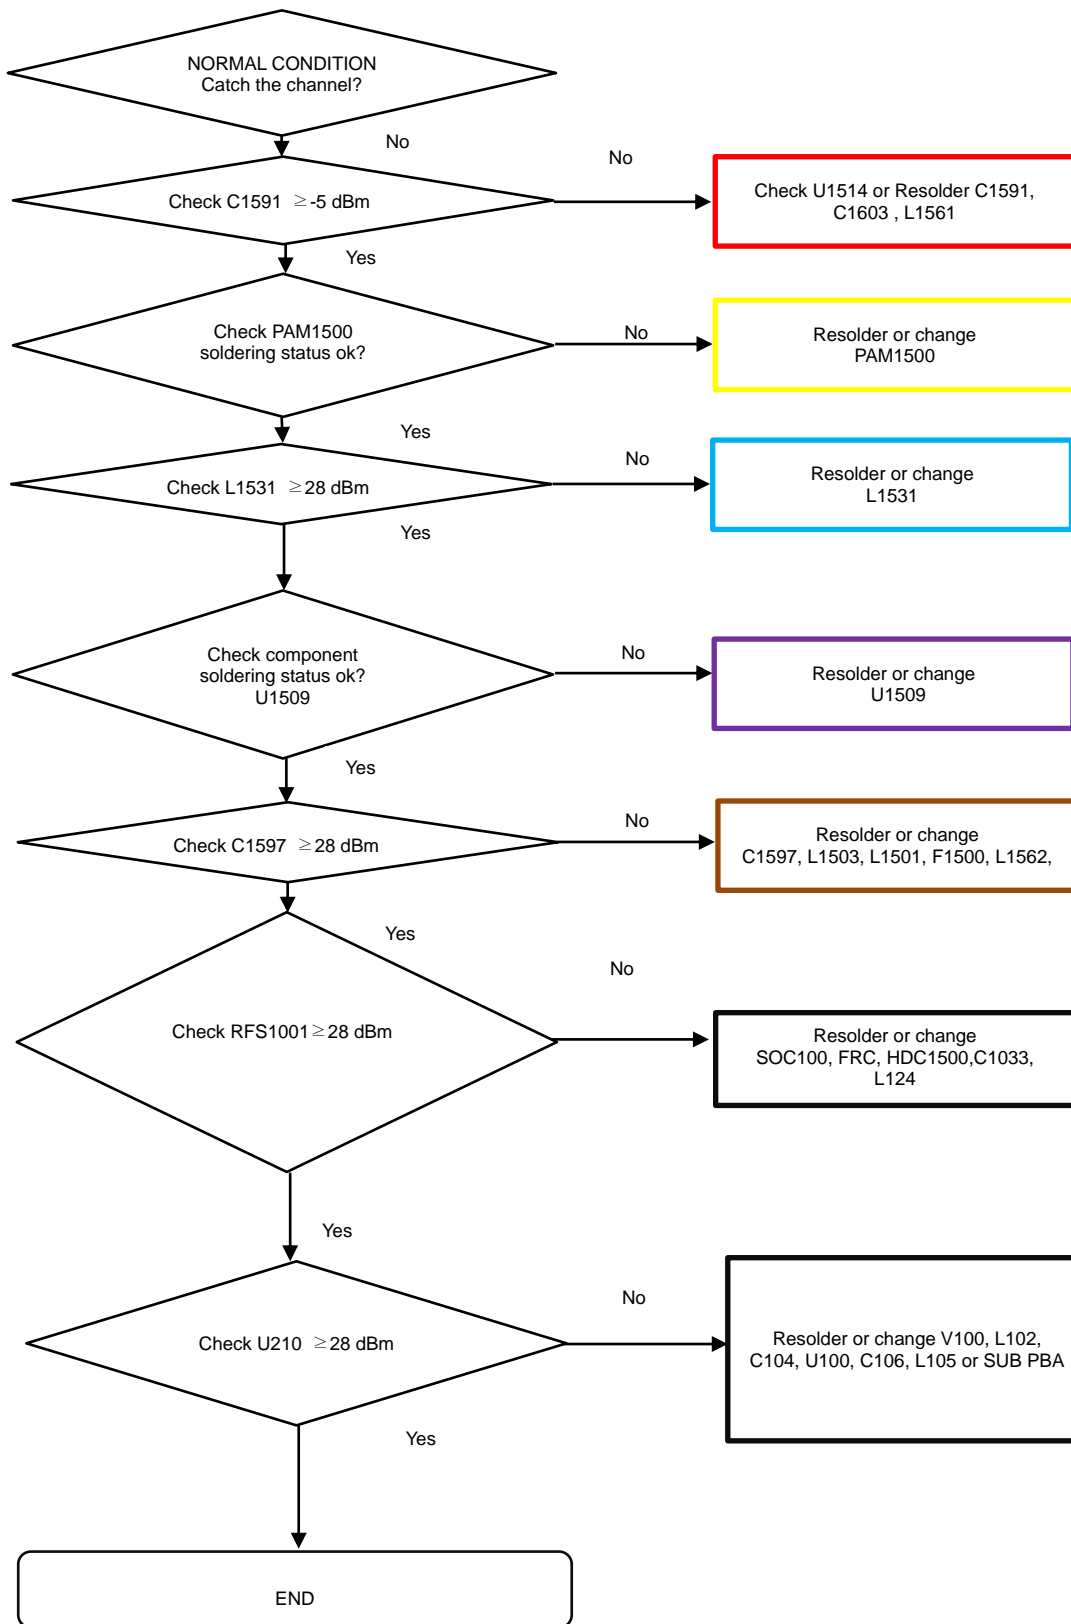

8. Level 3 Repair

8-3-32. LTE 7/38/40/41 DRX

8. Level 3 Repair

8-4-33. GSM 850/900 TX

8. Level 3 Repair

8-4-34. GSM 1800/1900 TX

8. Level 3 Repair

8-4-35. WCDMA B5/8, LTE B5/8/12/13/17/18/19/20/26/28 TX