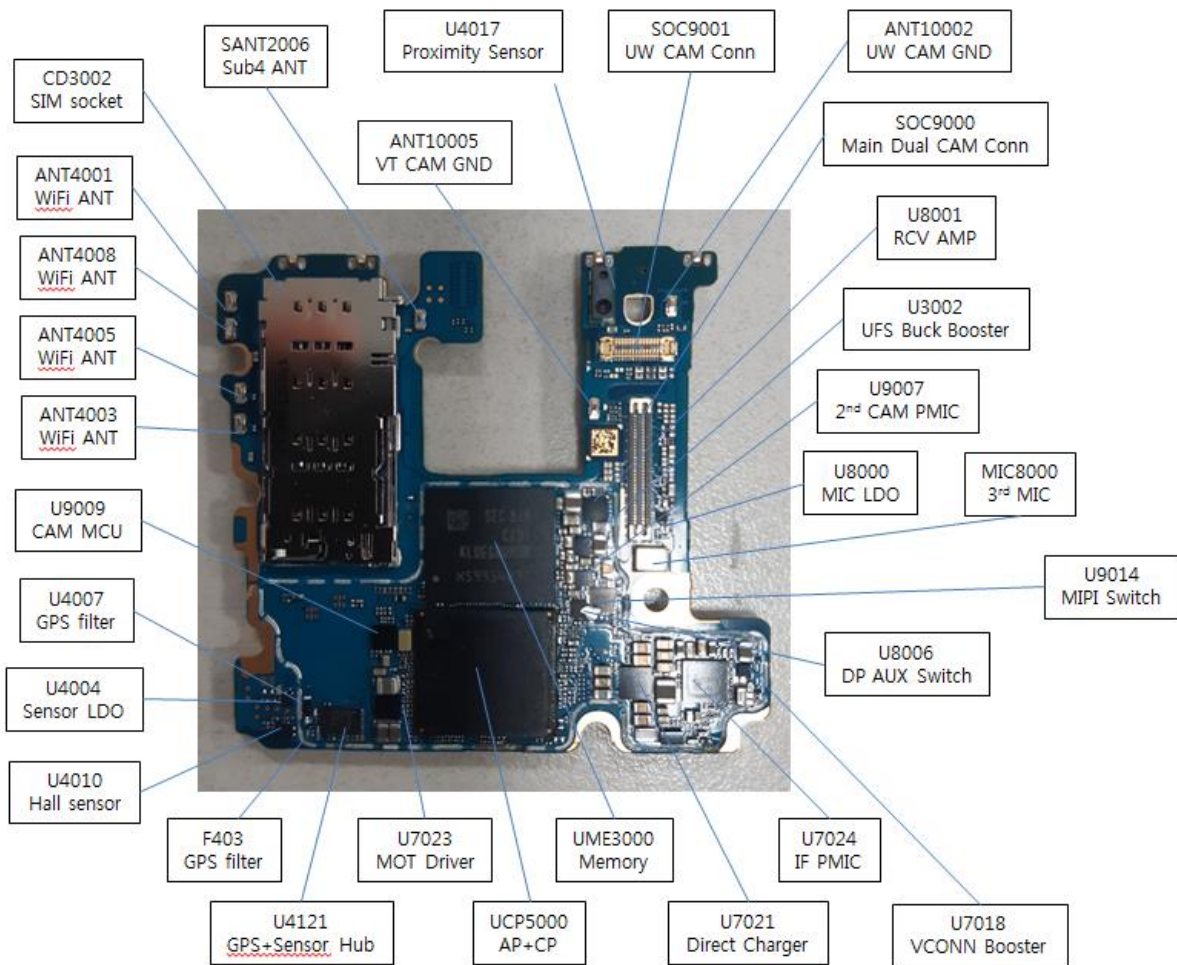

8. Level 3 Repair

8-1. Components Layout

8. Level 3 Repair

8. Level 3 Repair

SIDE_ETCHING (OBEH)

SIDE_ETCHING (OBEH)

SIDE_ETCHING (OBEH)

SIDE_ETCHING (OBEH)

8. Level 3 Repair

8-4-1. Power on

8. Level 3 Repair

8-4-2. Mot

8. Level 3 Repair

8-4-3. initial

8. Level 3 Repair

8-4-4. SIM PART

8. Level 3 Repair

8-4-5. SIM/SD PART

8. Level 3 Repair

8-4-6. OTG

8. Level 3 Repair

8-4-7. Hall IC

8. Level 3 Repair

8-4-8. 6Axis sensor