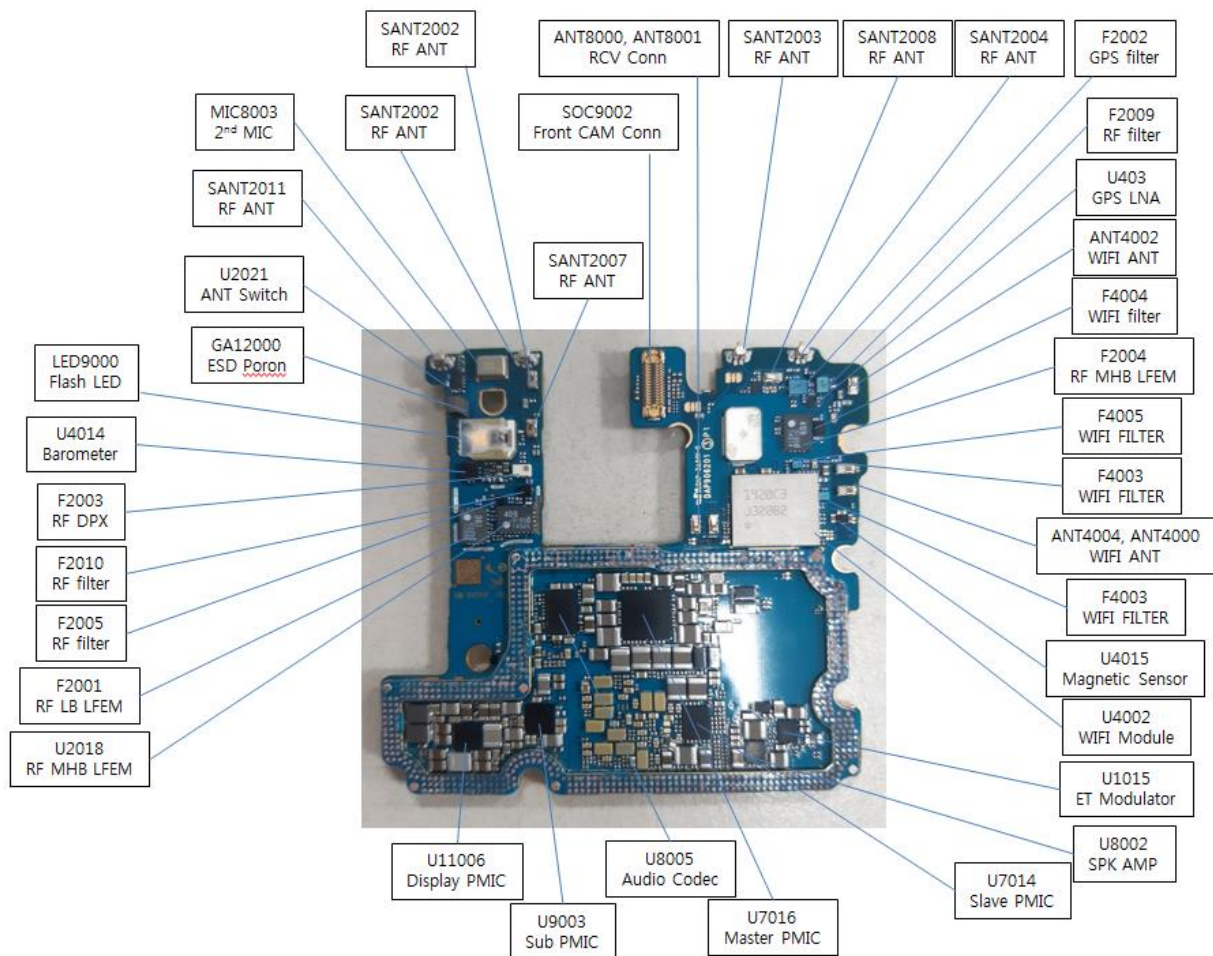

8. Level 3 Repair

8-1. Components Layout

8. Level 3 Repair

8. Level 3 Repair

SIDE_ETCHING (OBEH)

SIDE_ETCHING (OBEH)

SIDE_ETCHING (OBEH)

SIDE_ETCHING (OBEH)

8. Level 3 Repair

8-4-1. Power on

8. Level 3 Repair

8-4-2. Mot

8. Level 3 Repair

8-4-3. initial

8. Level 3 Repair

8-4-4. SIM PART

8. Level 3 Repair

8-4-5. SIM/SD PART

8. Level 3 Repair

8-4-6. OTG

8. Level 3 Repair

8-4-7. Hall IC

8. Level 3 Repair

8-4-8. 6Axis sensor

8. Level 3 Repair

8-4-9. Magnetic sensor

8. Level 3 Repair

8-4-10. Barometer sensor

8. Level 3 Repair

8-4-11. Proximity Sensor

8. Level 3 Repair

8-4-12. Display