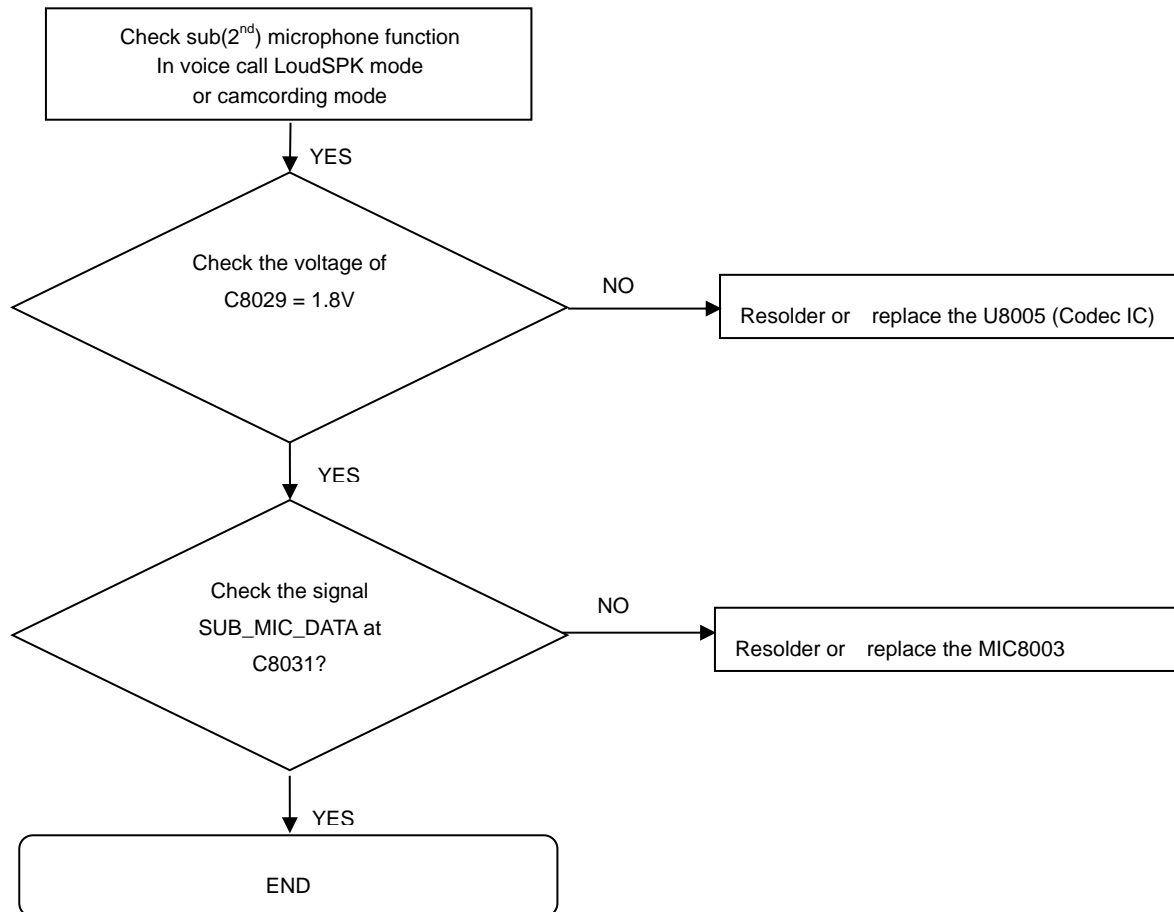

8. Level 3 Repair

8-4-16-2. 13M TELE CAMERA

8. Level 3 Repair

8-4-17. Finger Print

8. Level 3 Repair

8-4-18-1. Main MIC

8. Level 3 Repair

8-4-18-2. Sub(2nd) MIC

8. Level 3 Repair

8-4-18-3. Sub(3rd) MIC

8. Level 3 Repair

8-4-19. Speaker part

8. Level 3 Repair

8-4-20. Receiver part

8. Level 3 Repair

8-4-21. BT/WIFI