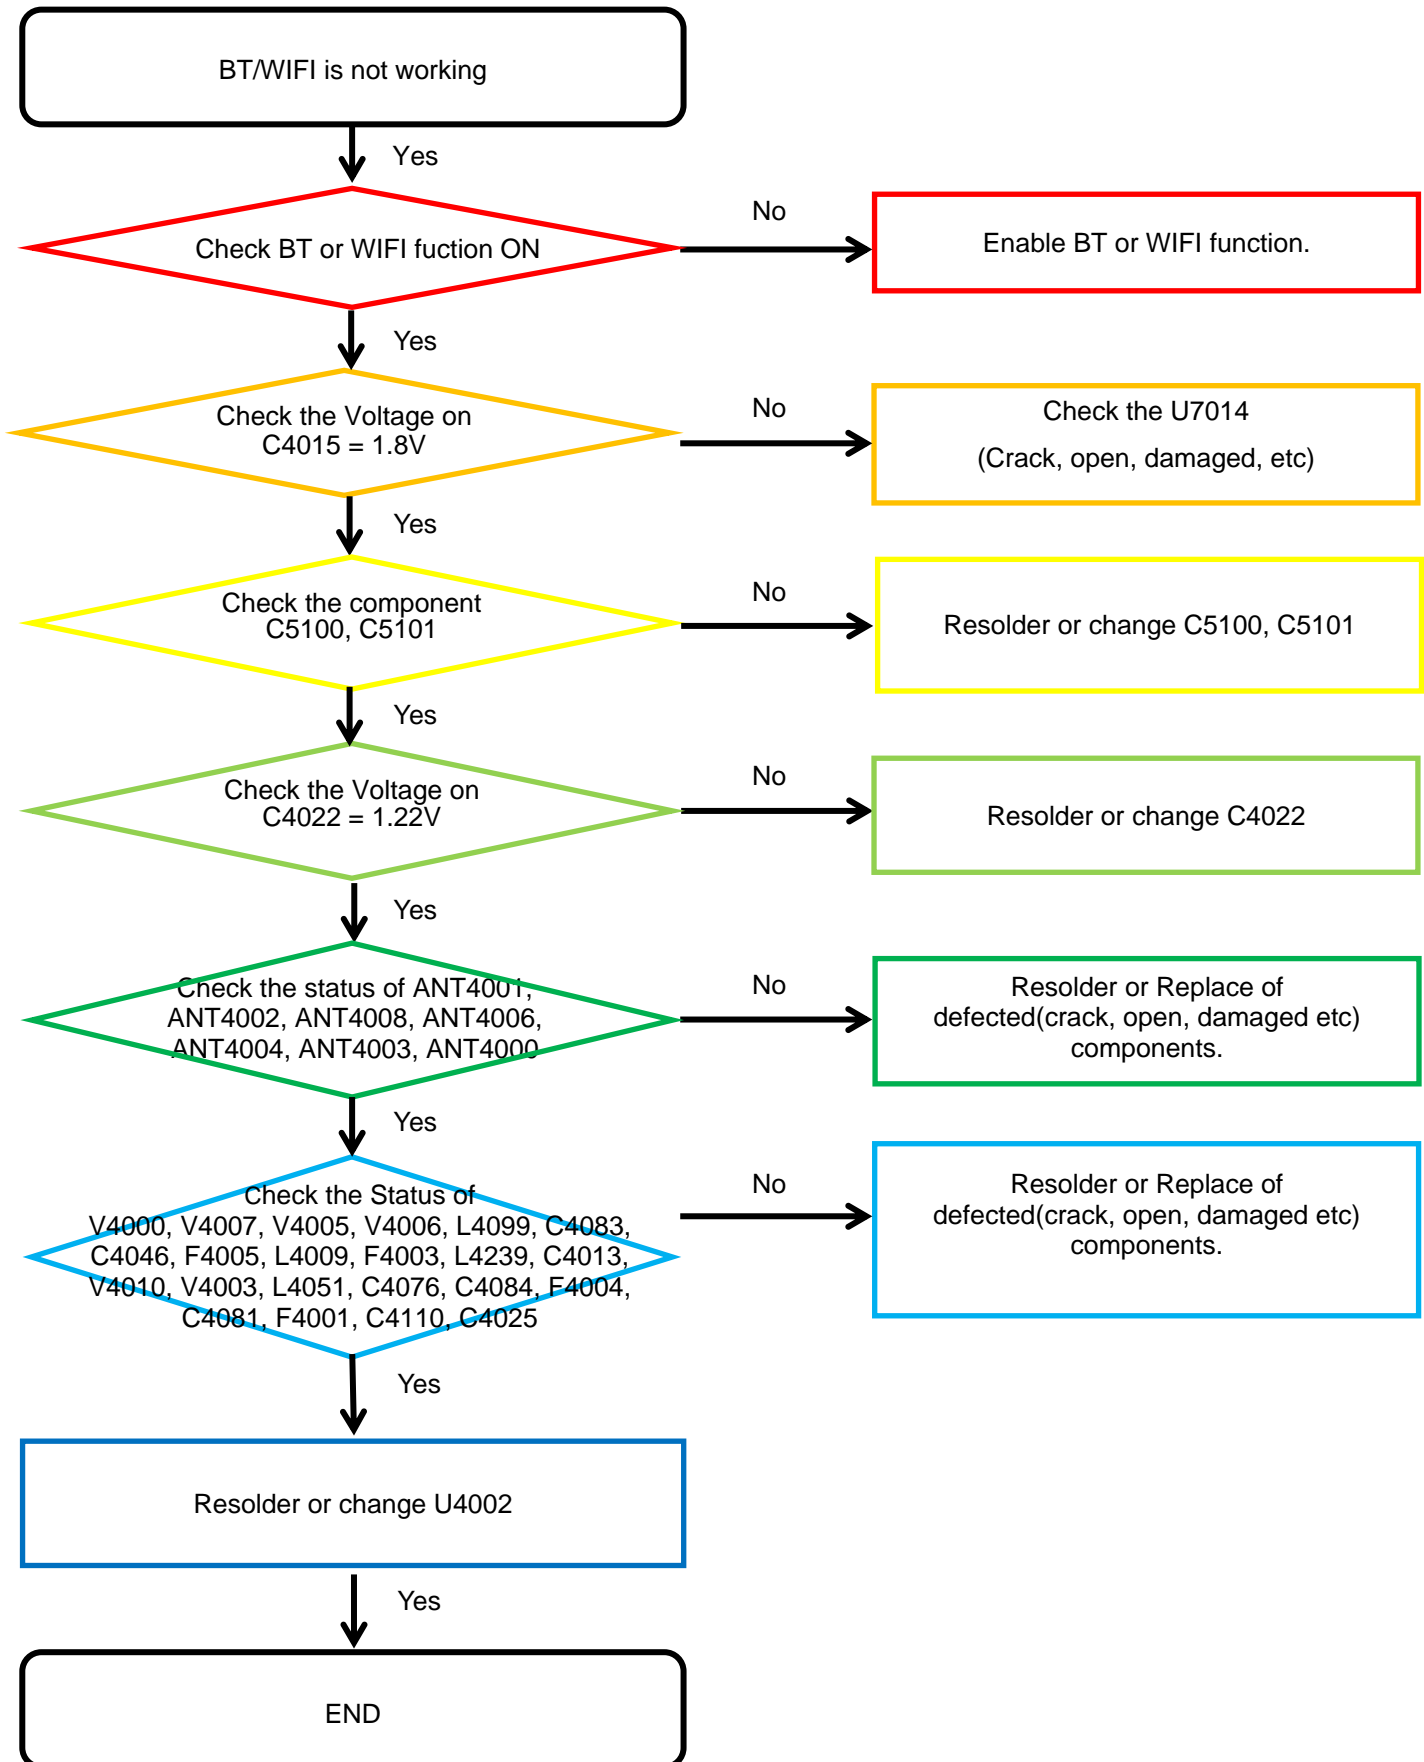

8. Level 3 Repair

8-4-18-3. Sub(3rd) MIC

8. Level 3 Repair

8-4-19. Speaker part

8. Level 3 Repair

8-4-20. Receiver part

8. Level 3 Repair

8-4-21. BT/WIFI