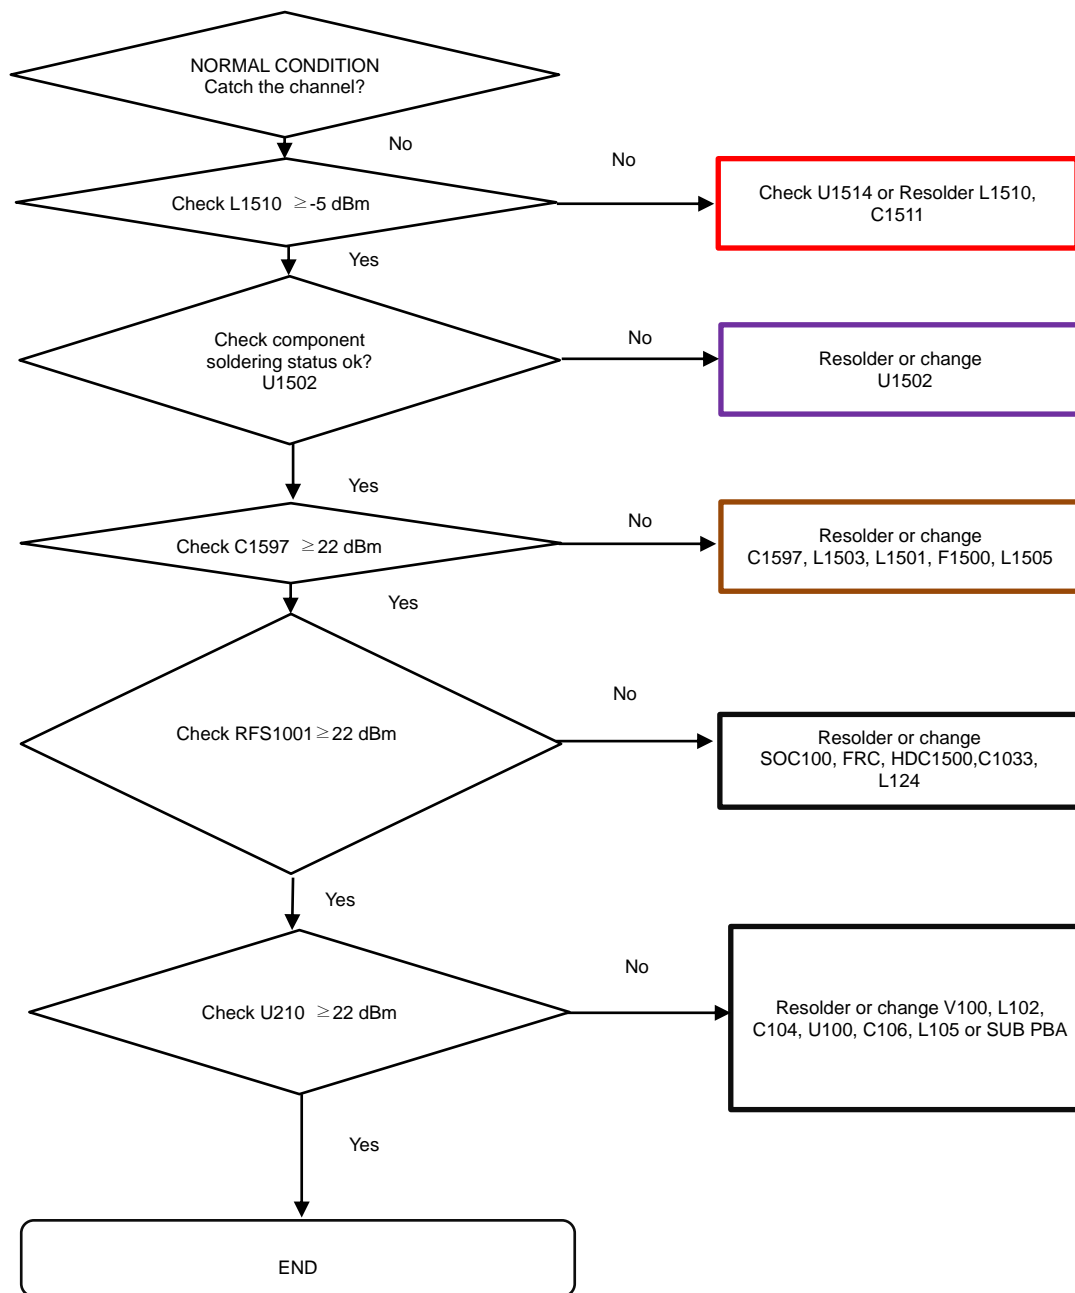

8. Level 3 Repair

8-4-29. LTE B7/38/40/41 RX

8. Level 3 Repair

8-4-30. GSM 850/900, WCDMA B5/8, LTE B5/8/12/13/17/18/19/20/26/28 DRX

8. Level 3 Repair

8-4-31. GSM1800/1900, WCDMA 1/2/4, LTE B1/2/3/4/25/32/66 DRX

8. Level 3 Repair

8-3-32. LTE 7/38/40/41 DRX

8. Level 3 Repair

8-4-33. GSM 850/900 TX

8. Level 3 Repair

8-4-34. GSM 1800/1900 TX

8. Level 3 Repair

8-4-35. WCDMA B5/8, LTE B5/8/12/13/17/18/19/20/26/28 TX