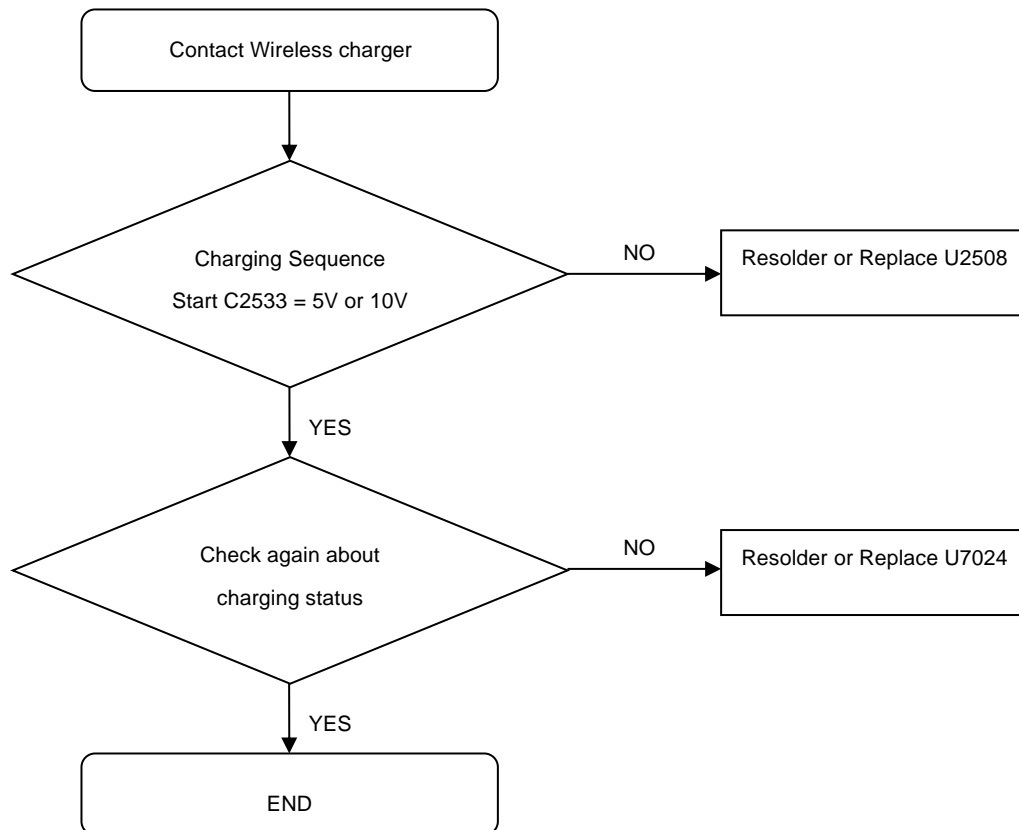

8. Level 3 Repair

8-4-22. GPS

8. Level 3 Repair

8-4-23. NFC

8. Level 3 Repair

8-4-24. MST

8. Level 3 Repair

8-4-25. Charging Part Wire Charging (Normal/Fast)

8. Level 3 Repair

8-4-26. Charging Part Wireless Charging (Normal/Fast)

8. Level 3 Repair

8-4-27. GSM 850/900, WCDMA B5/8, LTE B5/8/12/13/14/17/18/19/20/26/28 RX

8. Level 3 Repair

8-4-28. GSM 1800/1900, WCDMA B1/2/4, TDSCDMA B34/39, LTE B1/2/3/4/25/39/66 RX