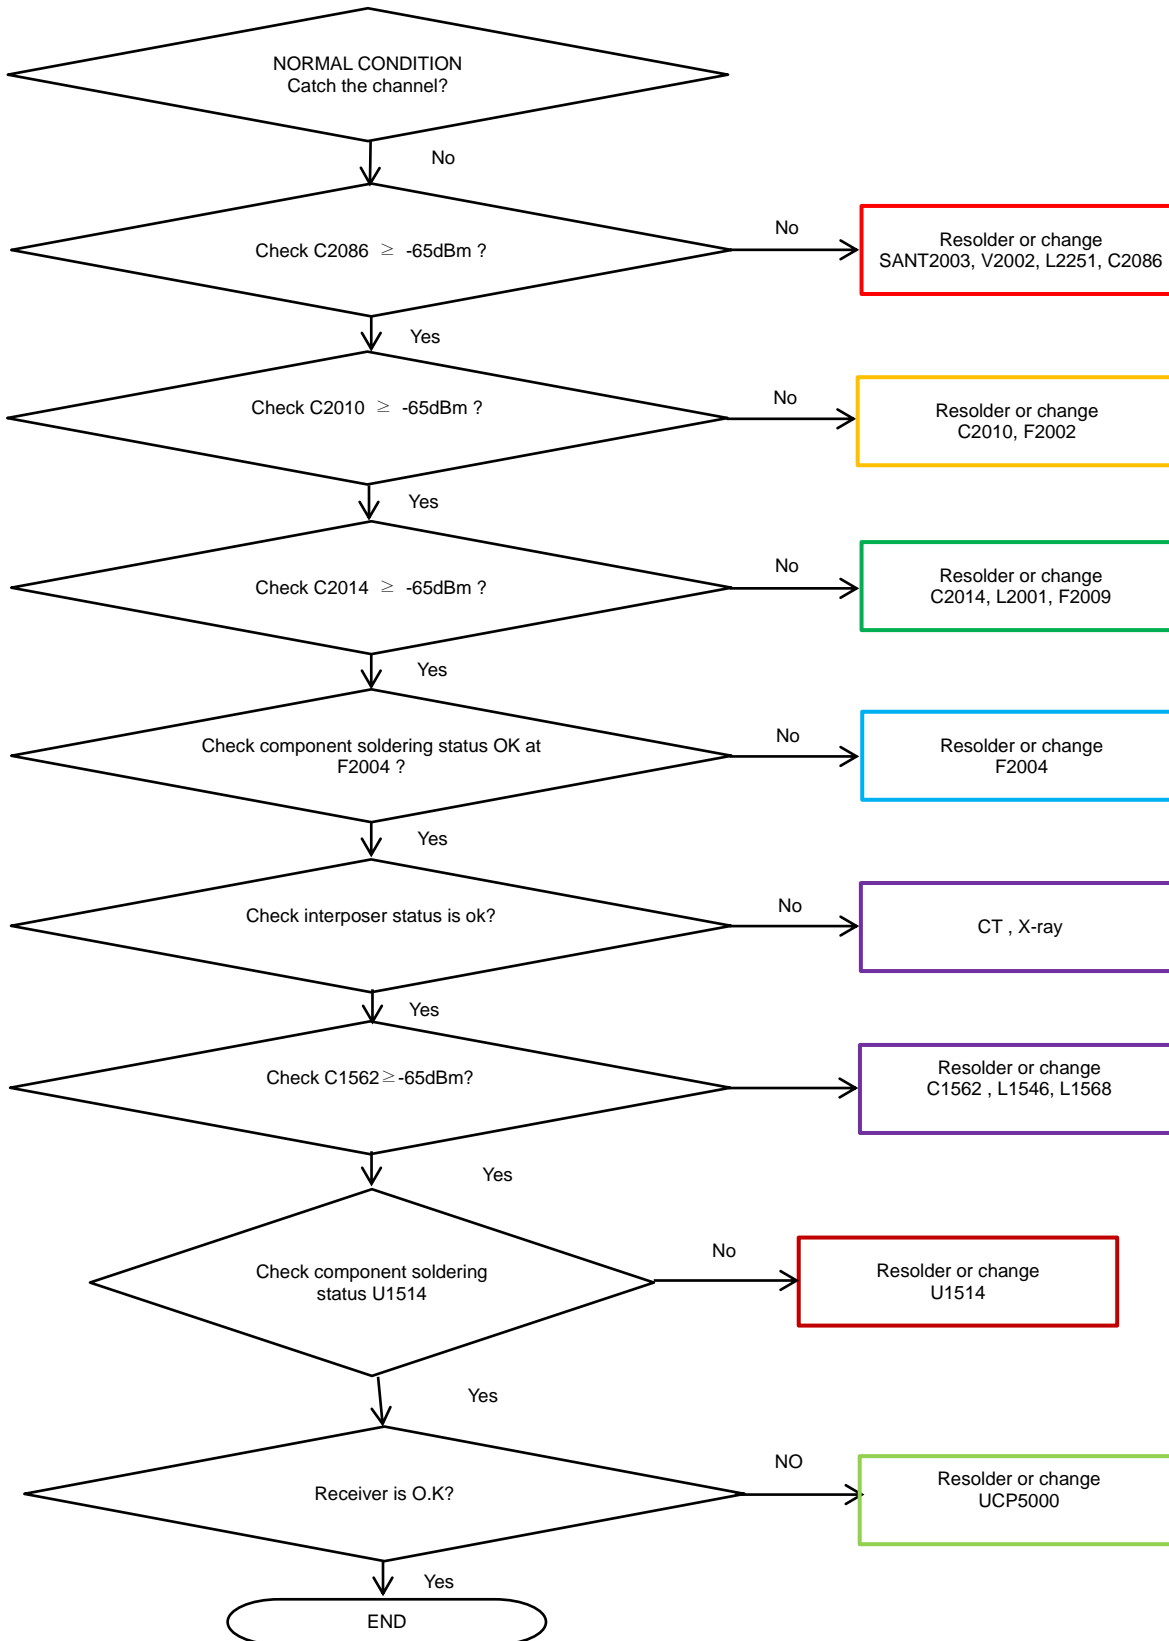

8. Level 3 Repair

8-4-29. LTE B7/38/40/41 RX

8. Level 3 Repair

8-4-30. GSM 850/900, WCDMA B5/8, LTE B5/8/12/13/17/18/19/20/26/28 DRX

8. Level 3 Repair

8-4-31. GSM1800/1900, WCDMA 1/2/4, LTE B1/2/3/4/25/32/66 DRX

8. Level 3 Repair

8-3-32. LTE 7/38/40/41 DRX

8. Level 3 Repair

8-4-33. GSM 850/900 TX

8. Level 3 Repair

8-4-34. GSM 1800/1900 TX

8. Level 3 Repair

8-4-35. WCDMA B5/8, LTE B5/8/12/13/17/18/19/20/26/28 TX