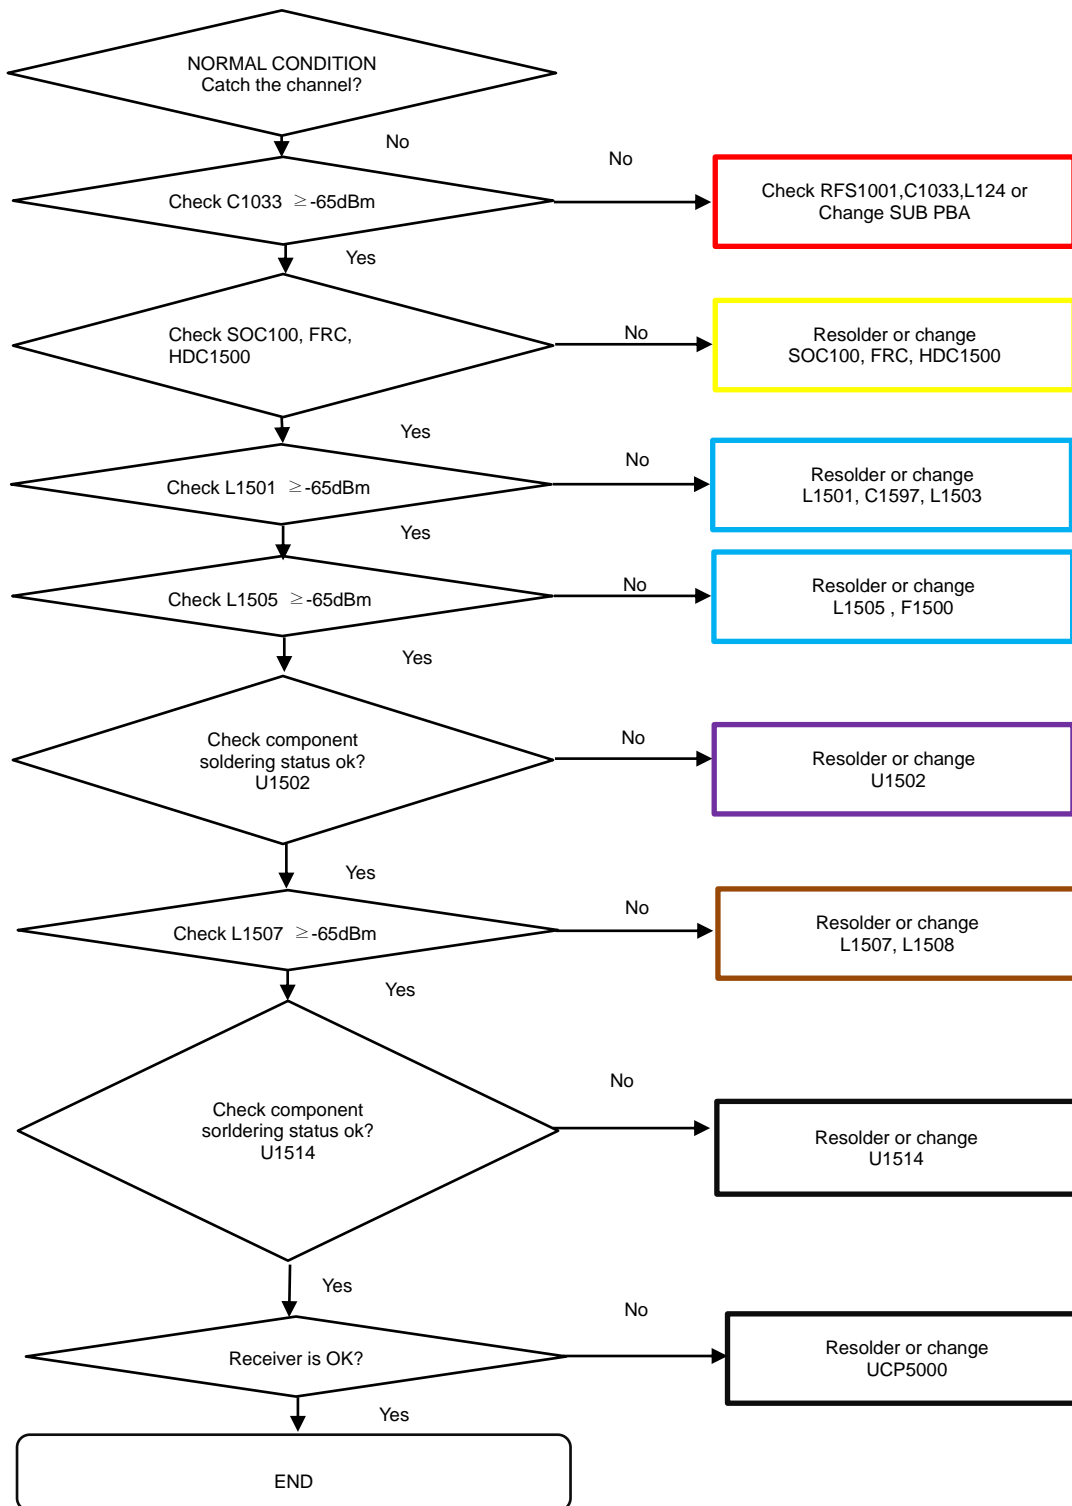

8. Level 3 Repair

8-4-22. GPS

8. Level 3 Repair

8-4-23. NFC

8. Level 3 Repair

8-4-24. MST

8. Level 3 Repair

8-4-25. Charging Part Wire Charging (Normal/Fast)

8. Level 3 Repair

8-4-26. Charging Part Wireless Charging (Normal/Fast)

8. Level 3 Repair

8-4-27. GSM 850/900, WCDMA B5/8, LTE B5/8/12/13/14/17/18/19/20/26/28 RX

8. Level 3 Repair

8-4-28. GSM 1800/1900, WCDMA B1/2/4, TDSCDMA B34/39, LTE B1/2/3/4/25/39/66 RX