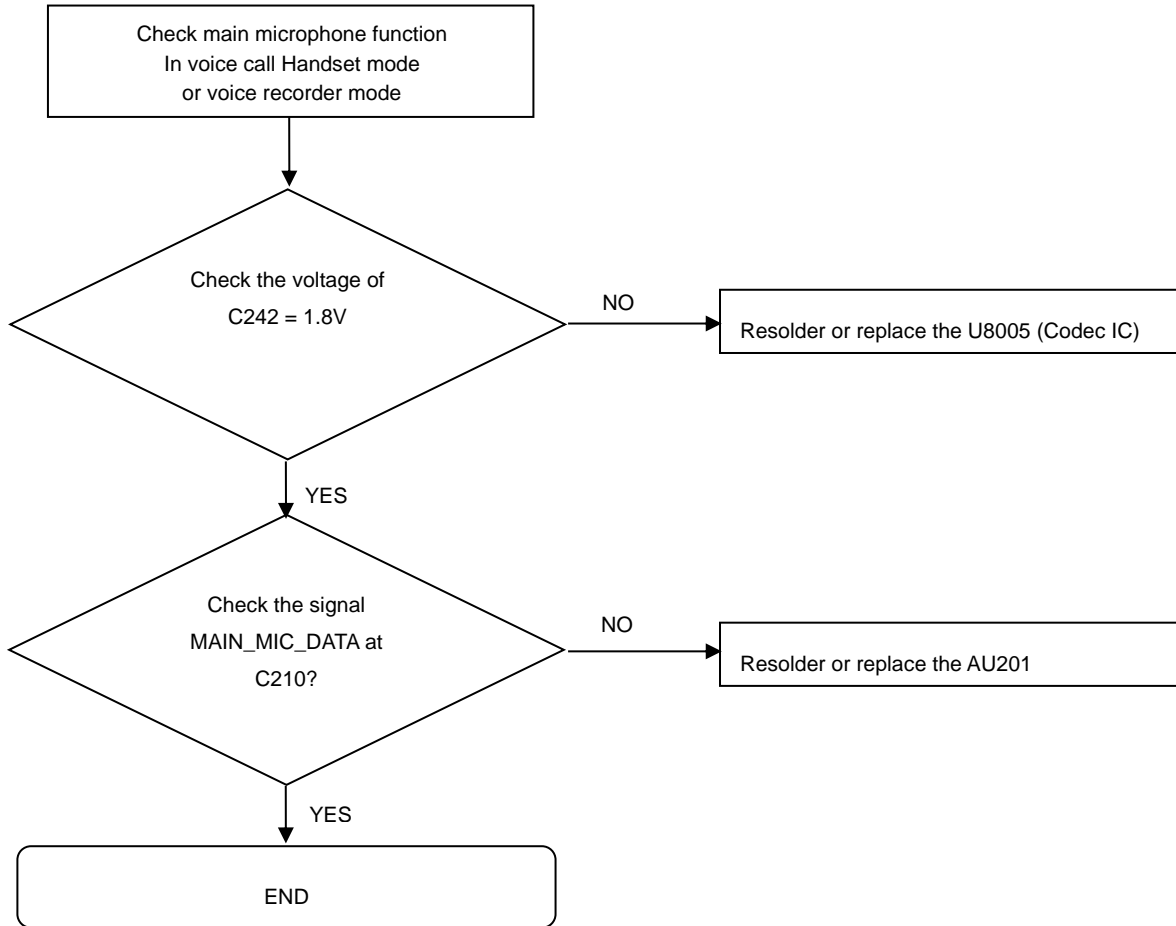

8. Level 3 Repair

8-4-16-2. 13M TELE CAMERA

8. Level 3 Repair

8-4-17. Finger Print

8. Level 3 Repair

8-4-18-1. Main MIC

8. Level 3 Repair

8-4-18-2. Sub(2nd) MIC